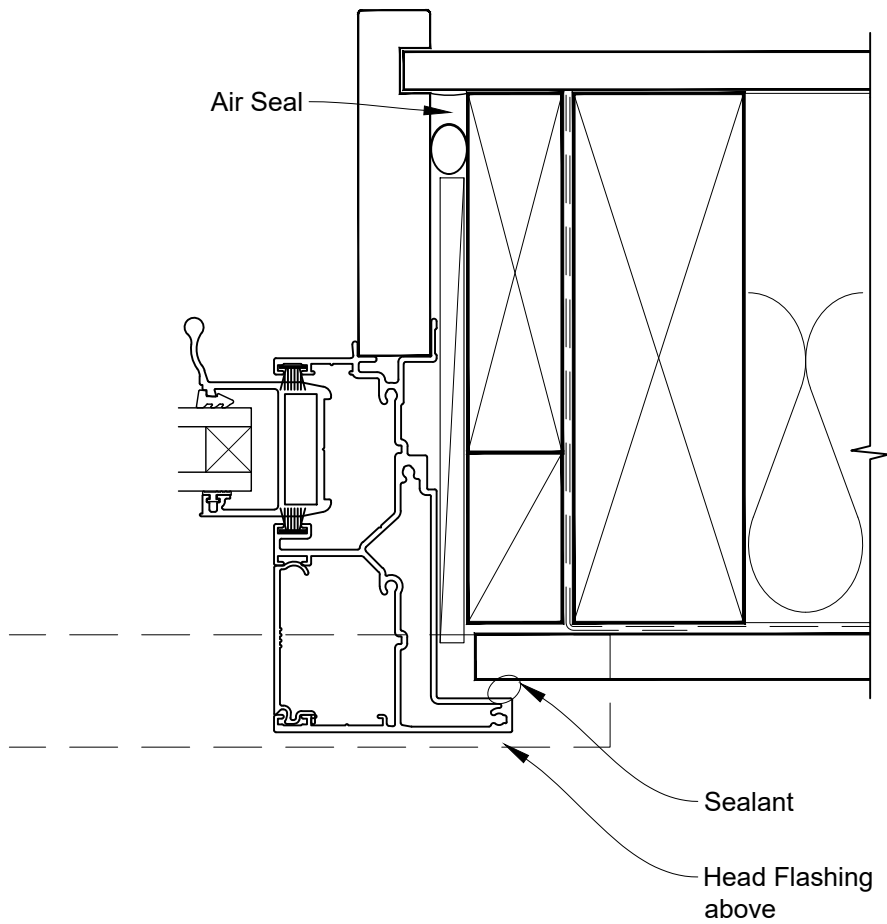

INSTALLATION DETAIL - VANTAGE RESIDENTIAL TWIN SLIDER WINDOW ON FLAT SHEET CAVITY CONSTRUCTION

Date: 01.04.19

Scale: 1:2

CAD Ref.: VRTWFS-CSH

INSTALLATION DETAIL - VANTAGE RESIDENTIAL TWIN SLIDER WINDOW ON FLAT SHEET CAVITY CONSTRUCTION

Date: 01.04.19

Scale: 1:2

CAD Ref.: VRTWFS-DSH

INSTALLATION DETAIL - VANTAGE RESIDENTIAL TWIN SLIDER WINDOW ON FLAT SHEET DIRECT FIXED CLADDING

Date: 01.04.19

Scale: 1:2

CAD Ref.: VRTWFS-DSJ

**INSTALLATION DETAIL - VANTAGE RESIDENTIAL
TWIN SLIDER WINDOW ON FLAT SHEET
DIRECT FIXED CLADDING**

Date: 01.04.19

Scale: 1:2

CAD Ref.: VRTWFS-DSS