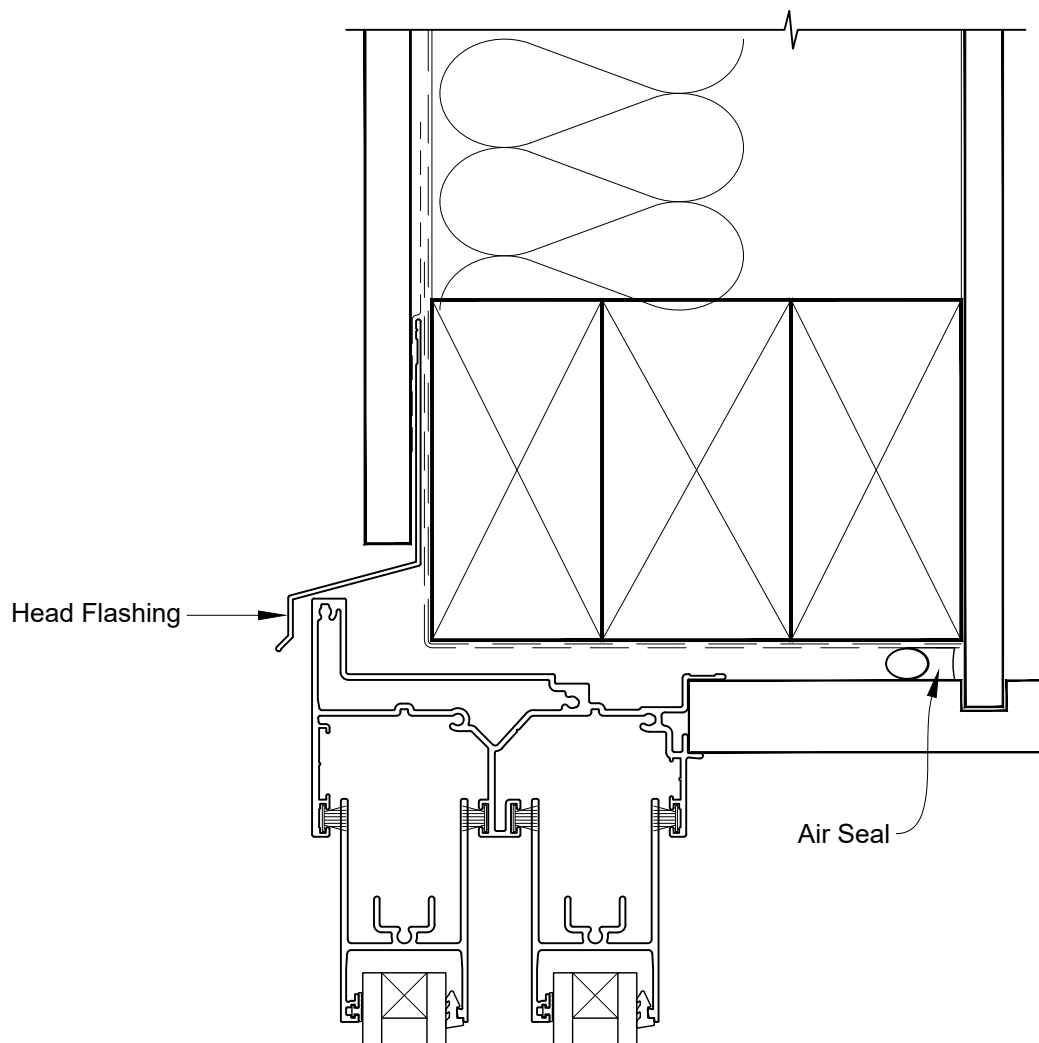

INSTALLATION DETAIL - VANTAGE RESIDENTIAL TWIN SLIDER WINDOW ON FLAT SHEET CAVITY CONSTRUCTION

Date: 01.04.19

Scale: 1:2

CAD Ref.: VRTWFS-CSH

INSTALLATION DETAIL - VANTAGE RESIDENTIAL TWIN SLIDER WINDOW ON FLAT SHEET CAVITY CONSTRUCTION

Date: 01.04.19

Scale: 1:2

CAD Ref.: VRTWFS-CSJ

INSTALLATION DETAIL - VANTAGE RESIDENTIAL TWIN SLIDER WINDOW ON FLAT SHEET CAVITY CONSTRUCTION

Date: 01.04.19

Scale: 1:2

CAD Ref.: VRTWFS-CSS

INSTALLATION DETAIL - VANTAGE RESIDENTIAL TWIN SLIDER WINDOW ON FLAT SHEET DIRECT FIXED CLADDING

Date: 01.04.19

Scale: 1:2

CAD Ref.: VRTWFS-DSH

INSTALLATION DETAIL - VANTAGE RESIDENTIAL TWIN SLIDER WINDOW ON FLAT SHEET DIRECT FIXED CLADDING

Date: 01.04.19

Scale: 1:2

CAD Ref.: VRTWFS-DSJ

**INSTALLATION DETAIL - VANTAGE RESIDENTIAL
TWIN SLIDER WINDOW ON FLAT SHEET
DIRECT FIXED CLADDING**

Date: 01.04.19

Scale: 1:2

CAD Ref.: VRTWFS-DSS