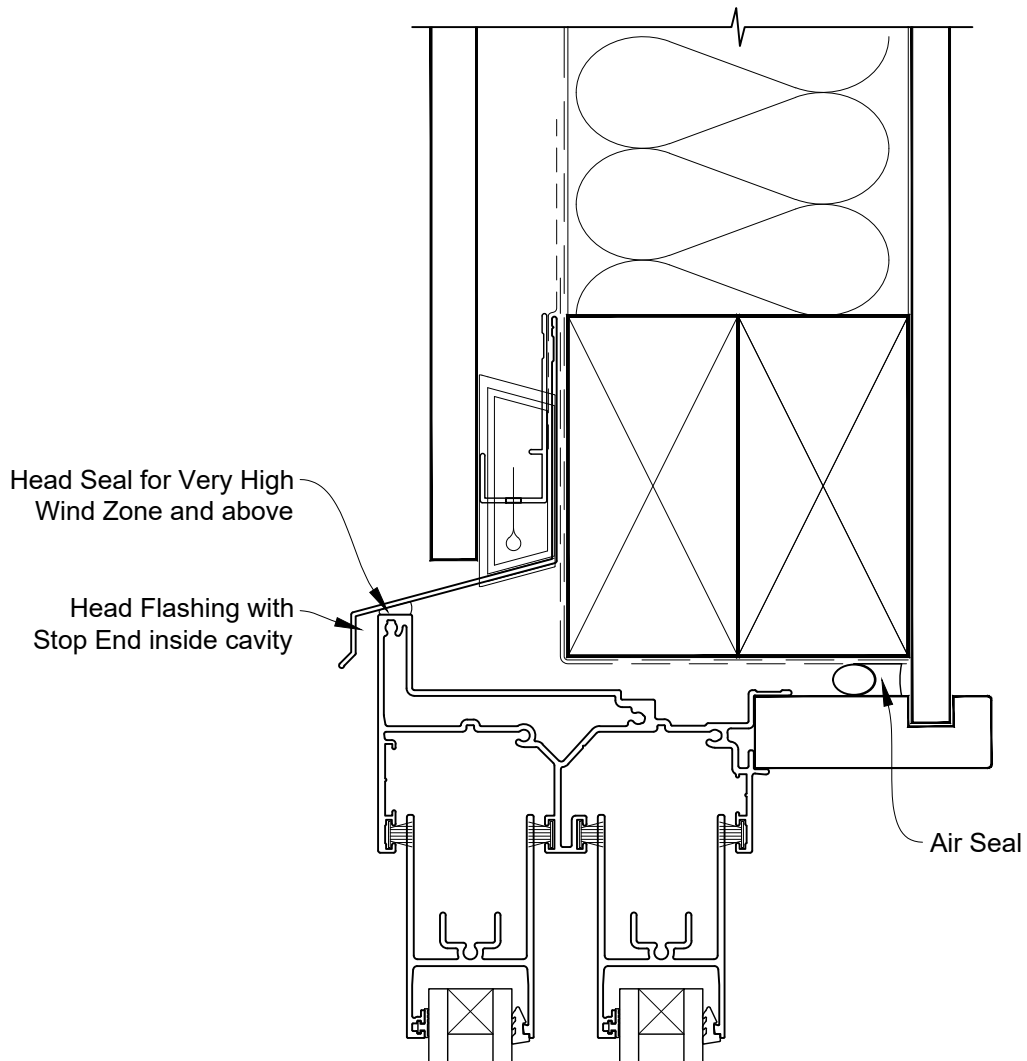

INSTALLATION DETAIL - VANTAGE RESIDENTIAL TWIN SLIDER WINDOW ON FLAT SHEET CAVITY CONSTRUCTION

Date: 01.04.19

Scale: 1:2

CAD Ref.: VRTWFS-CSH

INSTALLATION DETAIL - VANTAGE RESIDENTIAL TWIN SLIDER WINDOW ON FLAT SHEET CAVITY CONSTRUCTION

Date: 01.04.19

Scale: 1:2

CAD Ref.: VRTWFS-CSJ

INSTALLATION DETAIL - VANTAGE RESIDENTIAL TWIN SLIDER WINDOW ON FLAT SHEET CAVITY CONSTRUCTION

Date: 01.04.19

Scale: 1:2

CAD Ref.: VRTWFS-CSS

INSTALLATION DETAIL - VANTAGE RESIDENTIAL TWIN SLIDER WINDOW ON FLAT SHEET DIRECT FIXED CLADDING

Date: 01.04.19

Scale: 1:2

CAD Ref.: VRTWFS-DSH

INSTALLATION DETAIL - VANTAGE RESIDENTIAL TWIN SLIDER WINDOW ON FLAT SHEET DIRECT FIXED CLADDING

Date: 01.04.19

Scale: 1:2

CAD Ref.: VRTWFS-DSJ

**INSTALLATION DETAIL - VANTAGE RESIDENTIAL
TWIN SLIDER WINDOW ON FLAT SHEET
DIRECT FIXED CLADDING**