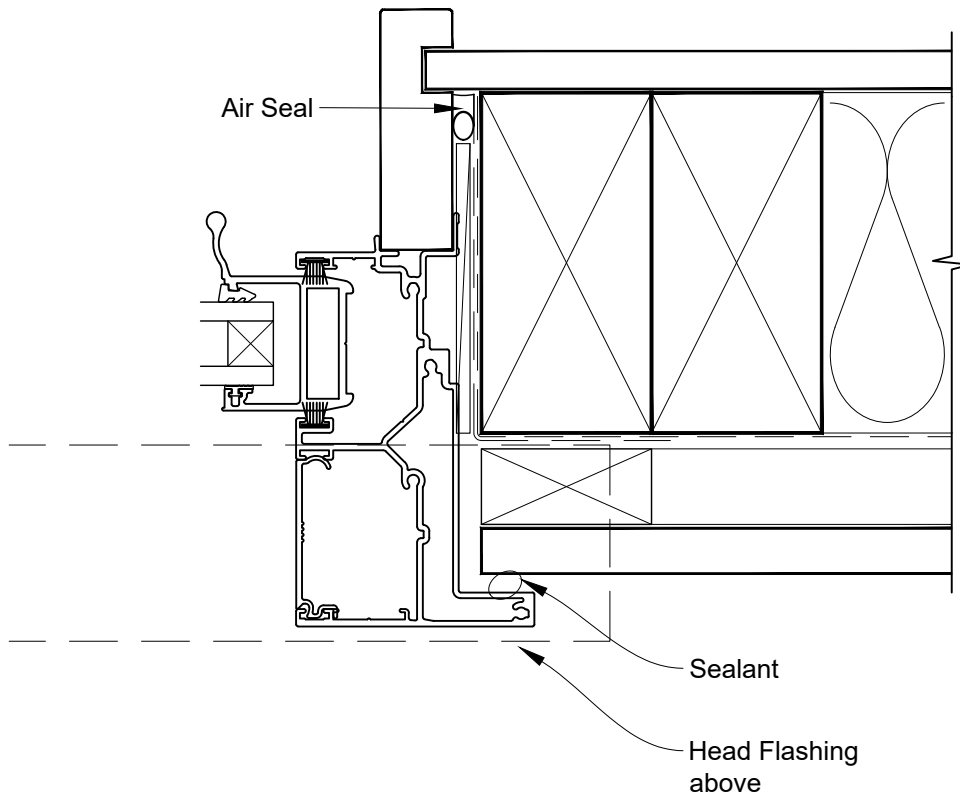

INSTALLATION DETAIL - VANTAGE RESIDENTIAL TWIN SLIDER WINDOW ON FLAT SHEET CAVITY CONSTRUCTION

Date: 01.04.19

Scale: 1:2

CAD Ref.: VRTWFS-CSH

INSTALLATION DETAIL - VANTAGE RESIDENTIAL TWIN SLIDER WINDOW ON FLAT SHEET CAVITY CONSTRUCTION

Date: 01.04.19

Scale: 1:2

CAD Ref.: VRTWFS-CSJ

INSTALLATION DETAIL - VANTAGE RESIDENTIAL TWIN SLIDER WINDOW ON FLAT SHEET CAVITY CONSTRUCTION

Date: 01.04.19

Scale: 1:2

CAD Ref.: VRTWFS-CSS

INSTALLATION DETAIL - VANTAGE RESIDENTIAL TWIN SLIDER WINDOW ON FLAT SHEET DIRECT FIXED CLADDING

Date: 01.04.19

Scale: 1:2

CAD Ref.: VRTWFS-DSH

INSTALLATION DETAIL - VANTAGE RESIDENTIAL TWIN SLIDER WINDOW ON FLAT SHEET DIRECT FIXED CLADDING

Date: 01.04.19

Scale: 1:2

CAD Ref.: VRTWFS-DSJ

**INSTALLATION DETAIL - VANTAGE RESIDENTIAL
TWIN SLIDER WINDOW ON FLAT SHEET
DIRECT FIXED CLADDING**