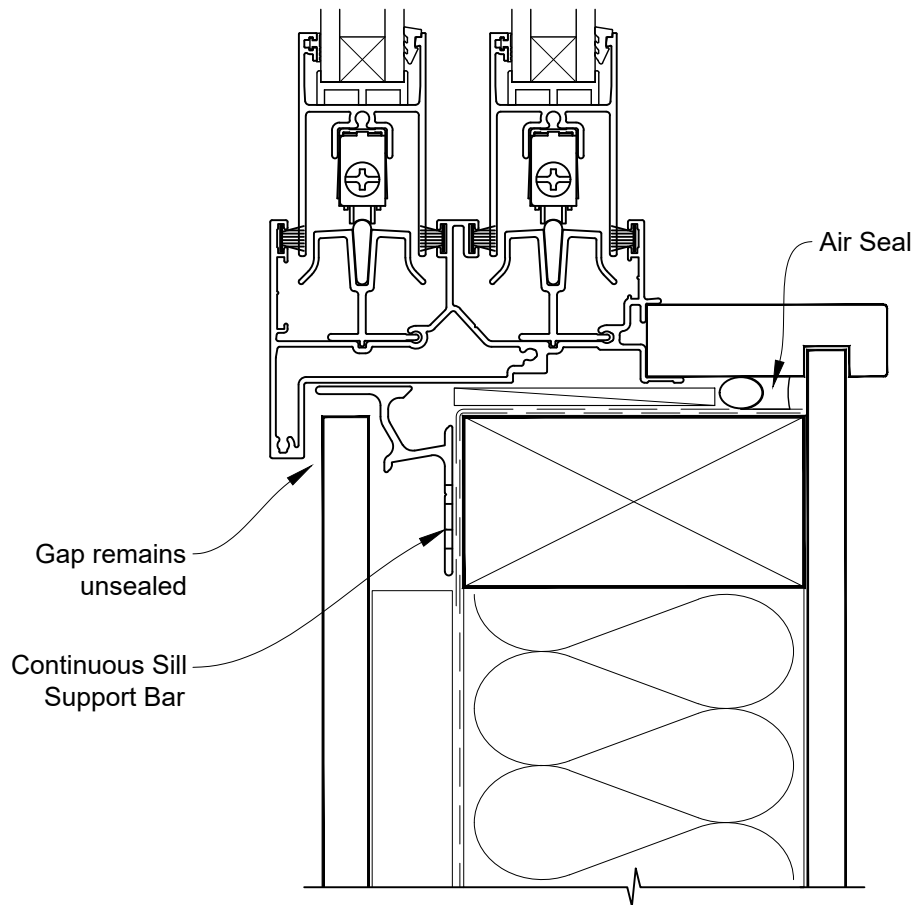

INSTALLATION DETAIL - VANTAGE RESIDENTIAL TWIN SLIDER WINDOW ON FLAT SHEET CAVITY CONSTRUCTION

Date: 01.04.19

Scale: 1:2

CAD Ref.: VRTWFS-CSH

INSTALLATION DETAIL - VANTAGE RESIDENTIAL TWIN SLIDER WINDOW ON FLAT SHEET CAVITY CONSTRUCTION

Date: 01.04.19

Scale: 1:2

CAD Ref.: VRTWFS-CSJ

INSTALLATION DETAIL - VANTAGE RESIDENTIAL TWIN SLIDER WINDOW ON FLAT SHEET CAVITY CONSTRUCTION

Date: 01.04.19

Scale: 1:2

CAD Ref.: VRTWFS-CSS

INSTALLATION DETAIL - VANTAGE RESIDENTIAL TWIN SLIDER WINDOW ON FLAT SHEET DIRECT FIXED CLADDING

Date: 01.04.19

Scale: 1:2

CAD Ref.: VRTWFS-DSH

INSTALLATION DETAIL - VANTAGE RESIDENTIAL TWIN SLIDER WINDOW ON FLAT SHEET DIRECT FIXED CLADDING

Date: 01.04.19

Scale: 1:2

CAD Ref.: VRTWFS-DSJ

**INSTALLATION DETAIL - VANTAGE RESIDENTIAL
TWIN SLIDER WINDOW ON FLAT SHEET
DIRECT FIXED CLADDING**