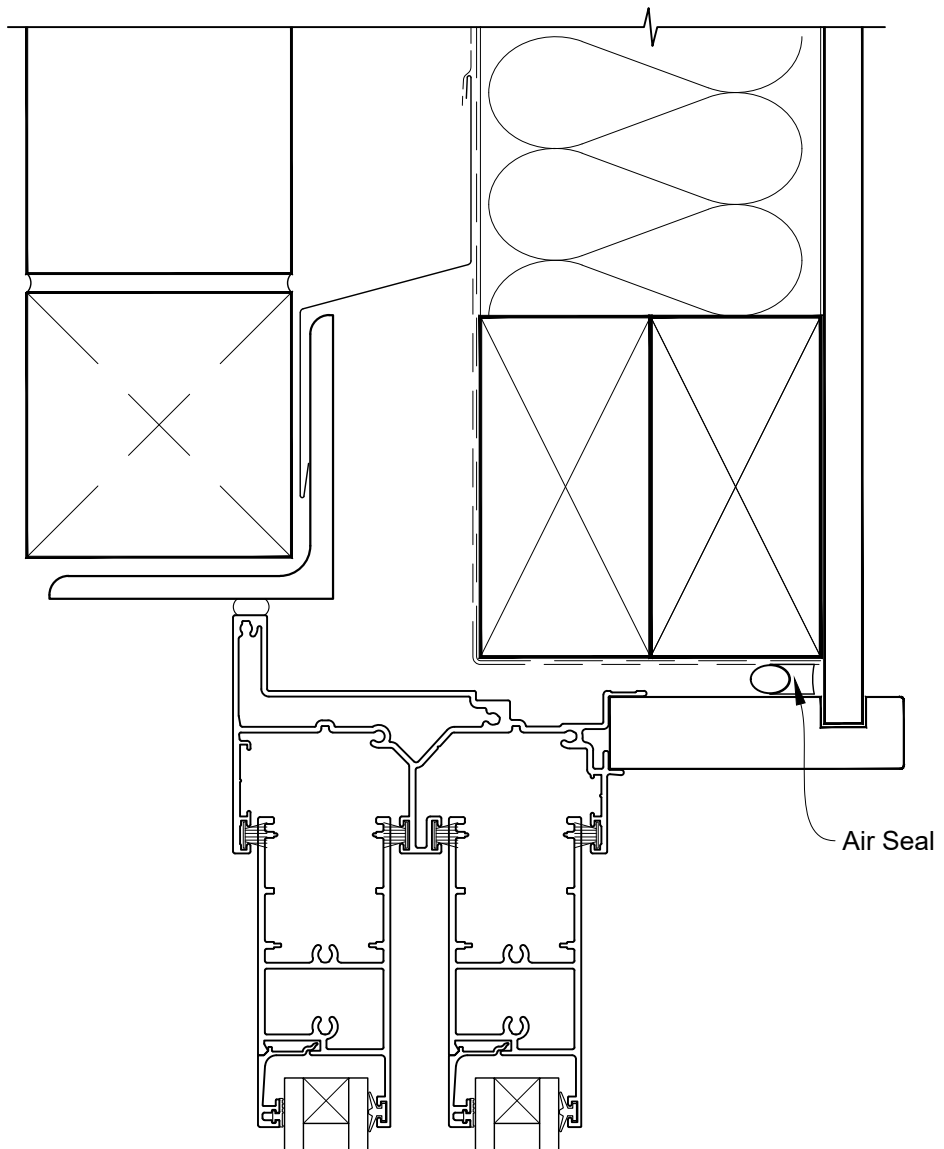

**INSTALLATION DETAIL - VANTAGE RESIDENTIAL
TWIN SLIDER DOOR ON BRICK VENEER
CAVITY CONSTRUCTION**

Date: 01.04.19

Scale: 1:2

CAD Ref.: VRTSBV-CSH

INSTALLATION DETAIL - VANTAGE RESIDENTIAL TWIN SLIDER DOOR ON BRICK VENEER CAVITY CONSTRUCTION

Date: 01.04.19

Scale: 1:2

CAD Ref.: VRTSBV-CSJ

INSTALLATION DETAIL - VANTAGE RESIDENTIAL TWIN SLIDER DOOR ON BRICK VENEER CAVITY CONSTRUCTION

Date: 01.04.19

Scale: 1:2

CAD Ref.: VRTSBV-CSS