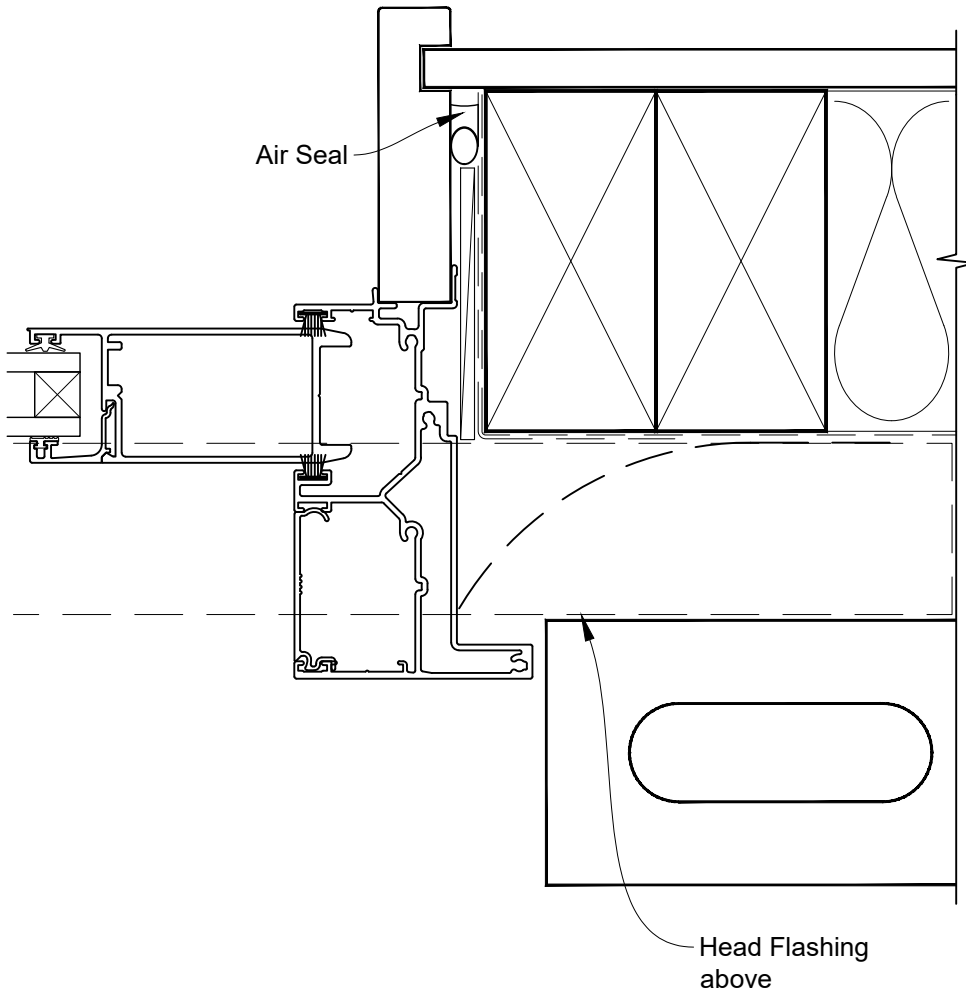

**INSTALLATION DETAIL - VANTAGE RESIDENTIAL
TWIN SLIDER DOOR ON BRICK VENEER
CAVITY CONSTRUCTION**

Date: 01.04.19

Scale: 1:2

CAD Ref.: VRTSBV-CSH

INSTALLATION DETAIL - VANTAGE RESIDENTIAL TWIN SLIDER DOOR ON BRICK VENEER CAVITY CONSTRUCTION

Date: 01.04.19

Scale: 1:2

CAD Ref.: VRTSBV-CSJ

INSTALLATION DETAIL - VANTAGE RESIDENTIAL TWIN SLIDER DOOR ON BRICK VENEER CAVITY CONSTRUCTION

Date: 01.04.19

Scale: 1:2

CAD Ref.: VRTSBV-CSS