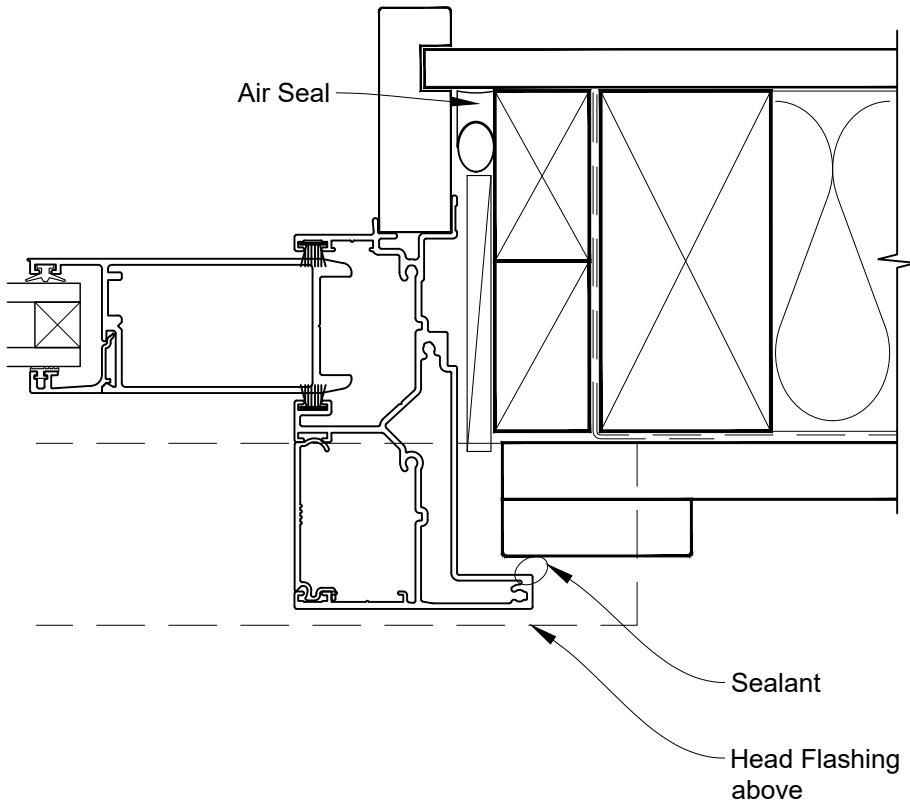

INSTALLATION DETAIL - VANTAGE RESIDENTIAL TWIN SLIDER DOOR ON BOARD & BATTEN CAVITY CONSTRUCTION

Date: 01.04.19

Scale: 1:2

CAD Ref.: VRTSBB-CSH

INSTALLATION DETAIL - VANTAGE RESIDENTIAL TWIN SLIDER DOOR ON BOARD & BATTEN CAVITY CONSTRUCTION

Date: 01.04.19

Scale: 1:2

CAD Ref.: VRTSBB-DSH

**INSTALLATION DETAIL - VANTAGE RESIDENTIAL
TWIN SLIDER DOOR ON BOARD & BATTEN
DIRECT FIXED CLADDING**

Date: 01.04.19

Scale: 1:2

CAD Ref.: VRTSBB-DSJ

INSTALLATION DETAIL - VANTAGE RESIDENTIAL TWIN SLIDER DOOR ON BOARD & BATTEN DIRECT FIXED CLADDING

Date: 01.04.19

Scale: 1:2

CAD Ref.: VRTSBB-DSS