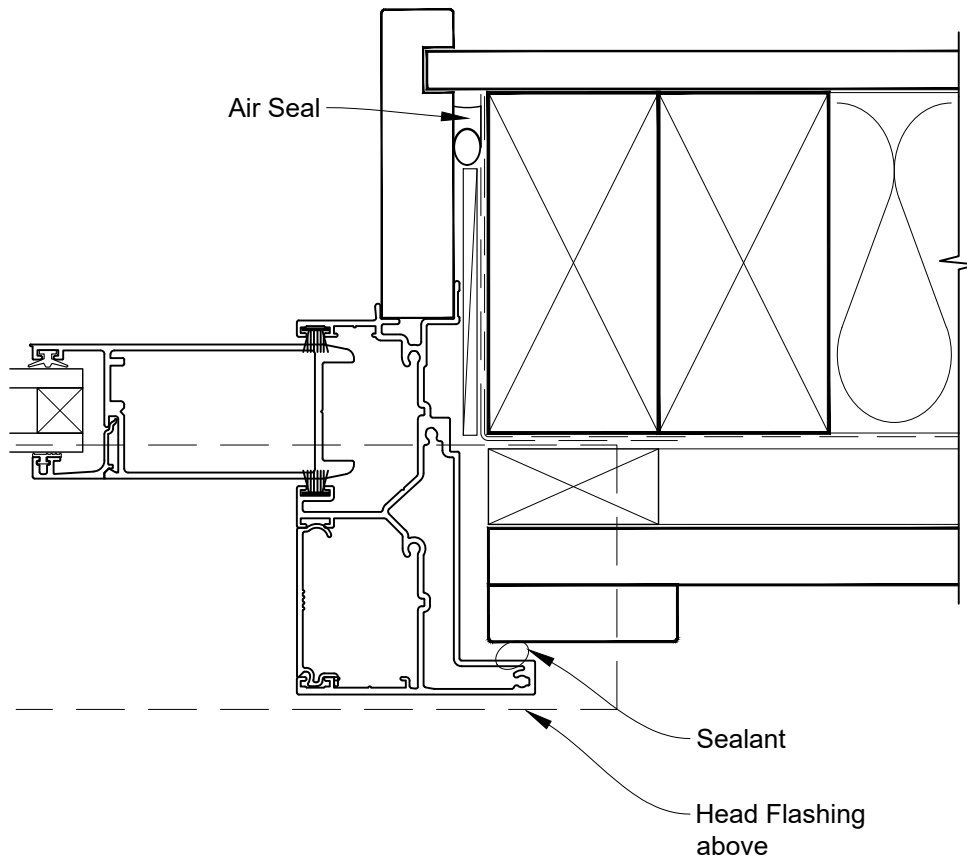

INSTALLATION DETAIL - VANTAGE RESIDENTIAL TWIN SLIDER DOOR ON BOARD & BATTEN CAVITY CONSTRUCTION

Date: 01.04.19

Scale: 1:2

CAD Ref.: VRTSBB-CSH

INSTALLATION DETAIL - VANTAGE RESIDENTIAL TWIN SLIDER DOOR ON BOARD & BATTEN CAVITY CONSTRUCTION

Date: 01.04.19

Scale: 1:2

CAD Ref.: VRTSBB-CSJ

INSTALLATION DETAIL - VANTAGE RESIDENTIAL TWIN SLIDER DOOR ON BOARD & BATTEN CAVITY CONSTRUCTION

Date: 01.04.19

Scale: 1:2

CAD Ref.: VRTSBB-CSS

INSTALLATION DETAIL - VANTAGE RESIDENTIAL TWIN SLIDER DOOR ON BOARD & BATTEN DIRECT FIXED CLADDING

Date: 01.04.19

Scale: 1:2

CAD Ref.: VRTSBB-DSH

**INSTALLATION DETAIL - VANTAGE RESIDENTIAL
TWIN SLIDER DOOR ON BOARD & BATTEN
DIRECT FIXED CLADDING**

Date: 01.04.19

Scale: 1:2

CAD Ref.: VRTSBB-DSJ

INSTALLATION DETAIL - VANTAGE RESIDENTIAL TWIN SLIDER DOOR ON BOARD & BATTEN DIRECT FIXED CLADDING

Date: 01.04.19

Scale: 1:2

CAD Ref.: VRTSBB-DSS