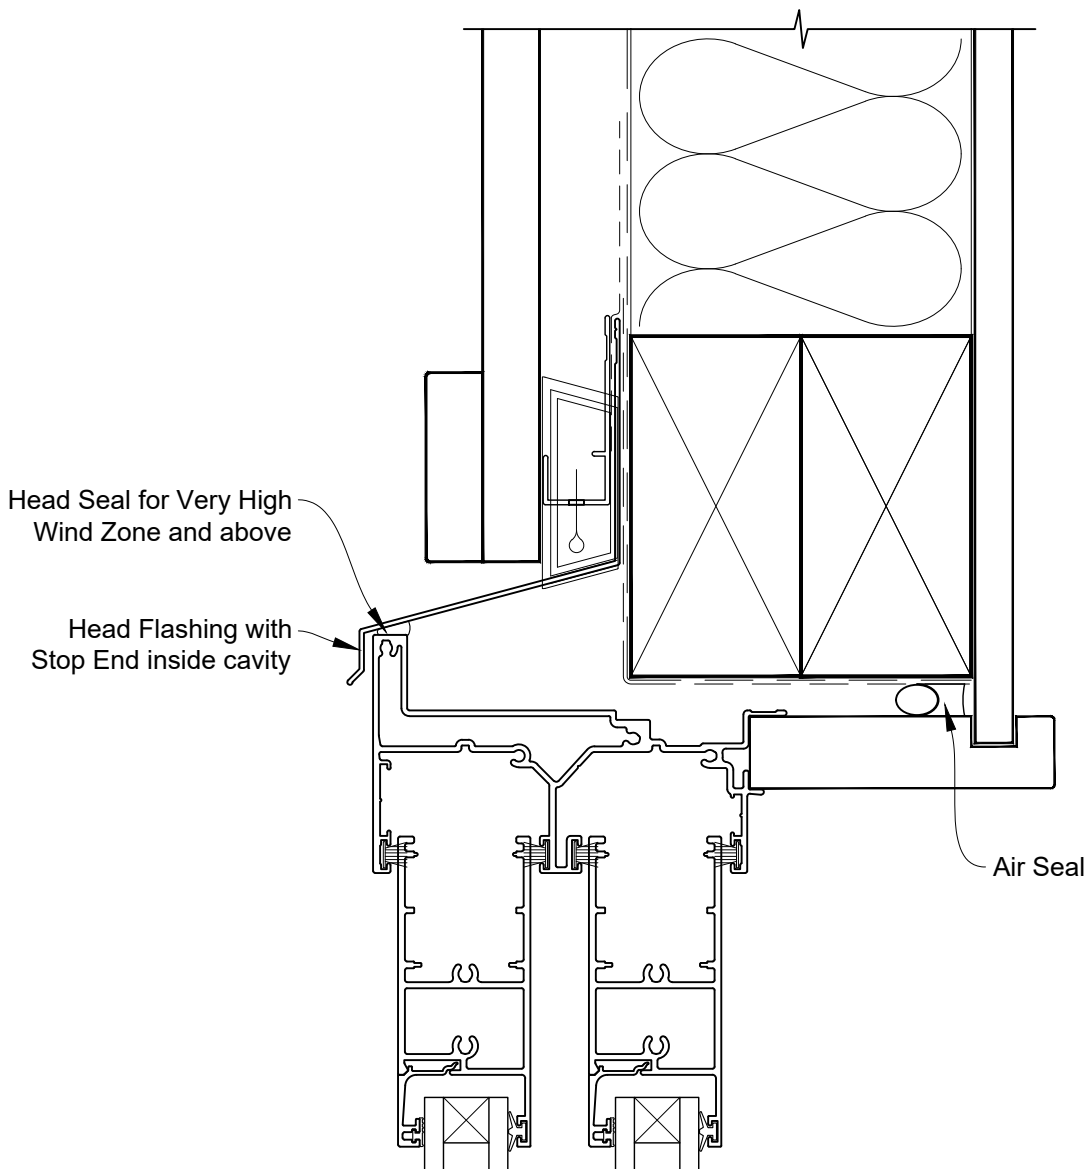

INSTALLATION DETAIL - VANTAGE RESIDENTIAL TWIN SLIDER DOOR ON BOARD & BATTEN CAVITY CONSTRUCTION

Date: 01.04.19

Scale: 1:2

CAD Ref.: VRTSBB-CSH

INSTALLATION DETAIL - VANTAGE RESIDENTIAL TWIN SLIDER DOOR ON BOARD & BATTEN CAVITY CONSTRUCTION

Date: 01.04.19

Scale: 1:2

CAD Ref.: VRTSBB-CSJ

INSTALLATION DETAIL - VANTAGE RESIDENTIAL TWIN SLIDER DOOR ON BOARD & BATTEN CAVITY CONSTRUCTION

Date: 01.04.19

Scale: 1:2

CAD Ref.: VRTSBB-CSS

INSTALLATION DETAIL - VANTAGE RESIDENTIAL TWIN SLIDER DOOR ON BOARD & BATTEN DIRECT FIXED CLADDING

Date: 01.04.19

Scale: 1:2

CAD Ref.: VRTSBB-DSH

**INSTALLATION DETAIL - VANTAGE RESIDENTIAL
TWIN SLIDER DOOR ON BOARD & BATTEN
DIRECT FIXED CLADDING**

Date: 01.04.19

Scale: 1:2

CAD Ref.: VRTSBB-DSJ

INSTALLATION DETAIL - VANTAGE RESIDENTIAL TWIN SLIDER DOOR ON BOARD & BATTEN DIRECT FIXED CLADDING