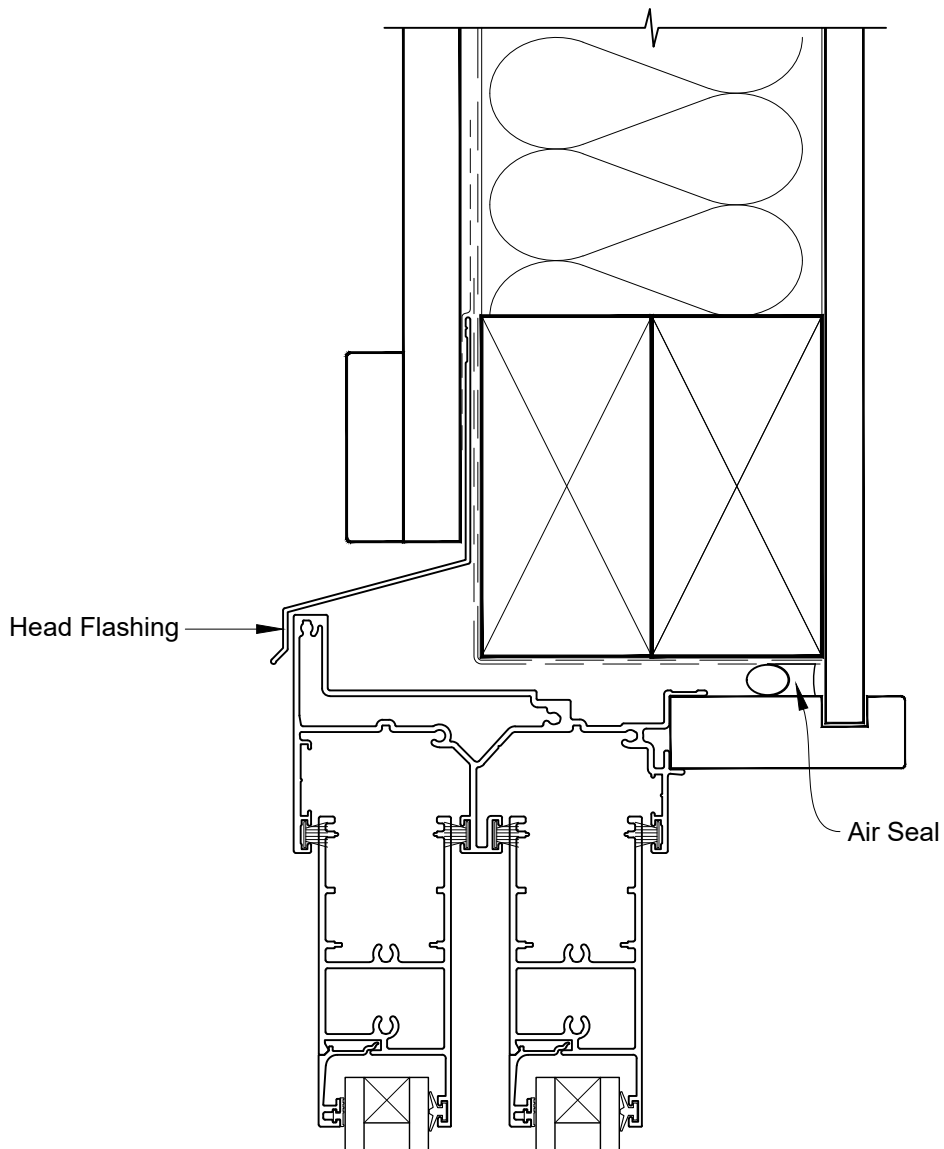

INSTALLATION DETAIL - VANTAGE RESIDENTIAL TWIN SLIDER DOOR ON BOARD & BATTEN CAVITY CONSTRUCTION

Date: 01.04.19

Scale: 1:2

CAD Ref.: VRTSBB-CSH

INSTALLATION DETAIL - VANTAGE RESIDENTIAL TWIN SLIDER DOOR ON BOARD & BATTEN CAVITY CONSTRUCTION

Date: 01.04.19

Scale: 1:2

CAD Ref.: VRTSBB-CSJ

INSTALLATION DETAIL - VANTAGE RESIDENTIAL TWIN SLIDER DOOR ON BOARD & BATTEN CAVITY CONSTRUCTION

Date: 01.04.19

Scale: 1:2

CAD Ref.: VRTSBB-CSS

INSTALLATION DETAIL - VANTAGE RESIDENTIAL TWIN SLIDER DOOR ON BOARD & BATTEN DIRECT FIXED CLADDING

Date: 01.04.19

Scale: 1:2

CAD Ref.: VRTSBB-DSH

**INSTALLATION DETAIL - VANTAGE RESIDENTIAL
TWIN SLIDER DOOR ON BOARD & BATTEN
DIRECT FIXED CLADDING**

Date: 01.04.19

Scale: 1:2

CAD Ref.: VRTSBB-DSJ

INSTALLATION DETAIL - VANTAGE RESIDENTIAL TWIN SLIDER DOOR ON BOARD & BATTEN DIRECT FIXED CLADDING