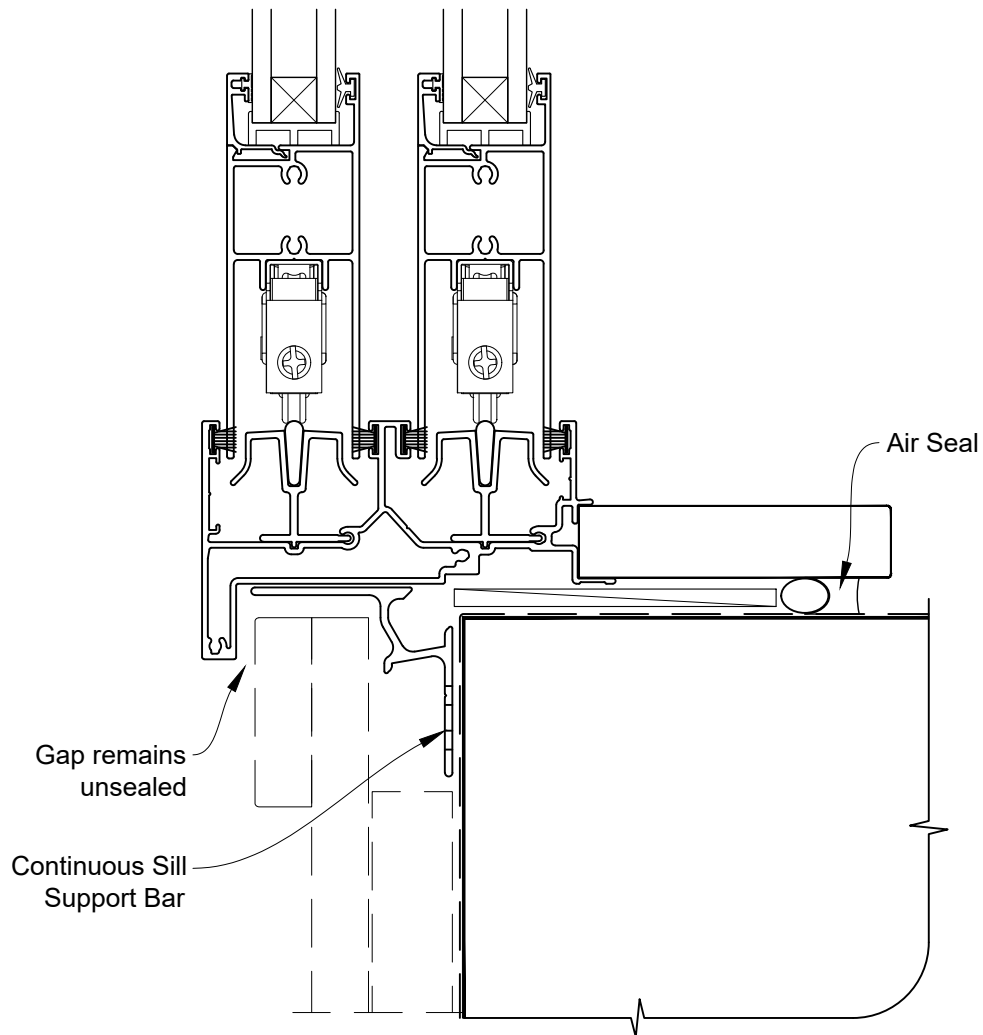

INSTALLATION DETAIL - VANTAGE RESIDENTIAL TWIN SLIDER DOOR ON BOARD & BATTEN CAVITY CONSTRUCTION

Date: 01.04.19

Scale: 1:2

CAD Ref.: VRTSBB-CSH

INSTALLATION DETAIL - VANTAGE RESIDENTIAL TWIN SLIDER DOOR ON BOARD & BATTEN CAVITY CONSTRUCTION

Date: 01.04.19

Scale: 1:2

CAD Ref.: VRTSBB-CSJ

INSTALLATION DETAIL - VANTAGE RESIDENTIAL TWIN SLIDER DOOR ON BOARD & BATTEN CAVITY CONSTRUCTION

Date: 01.04.19

Scale: 1:2

CAD Ref.: VRTSBB-CSS

INSTALLATION DETAIL - VANTAGE RESIDENTIAL TWIN SLIDER DOOR ON BOARD & BATTEN DIRECT FIXED CLADDING

Date: 01.04.19

Scale: 1:2

CAD Ref.: VRTSBB-DSH

**INSTALLATION DETAIL - VANTAGE RESIDENTIAL
TWIN SLIDER DOOR ON BOARD & BATTEN
DIRECT FIXED CLADDING**

Date: 01.04.19

Scale: 1:2

CAD Ref.: VRTSBB-DSJ

INSTALLATION DETAIL - VANTAGE RESIDENTIAL TWIN SLIDER DOOR ON BOARD & BATTEN DIRECT FIXED CLADDING