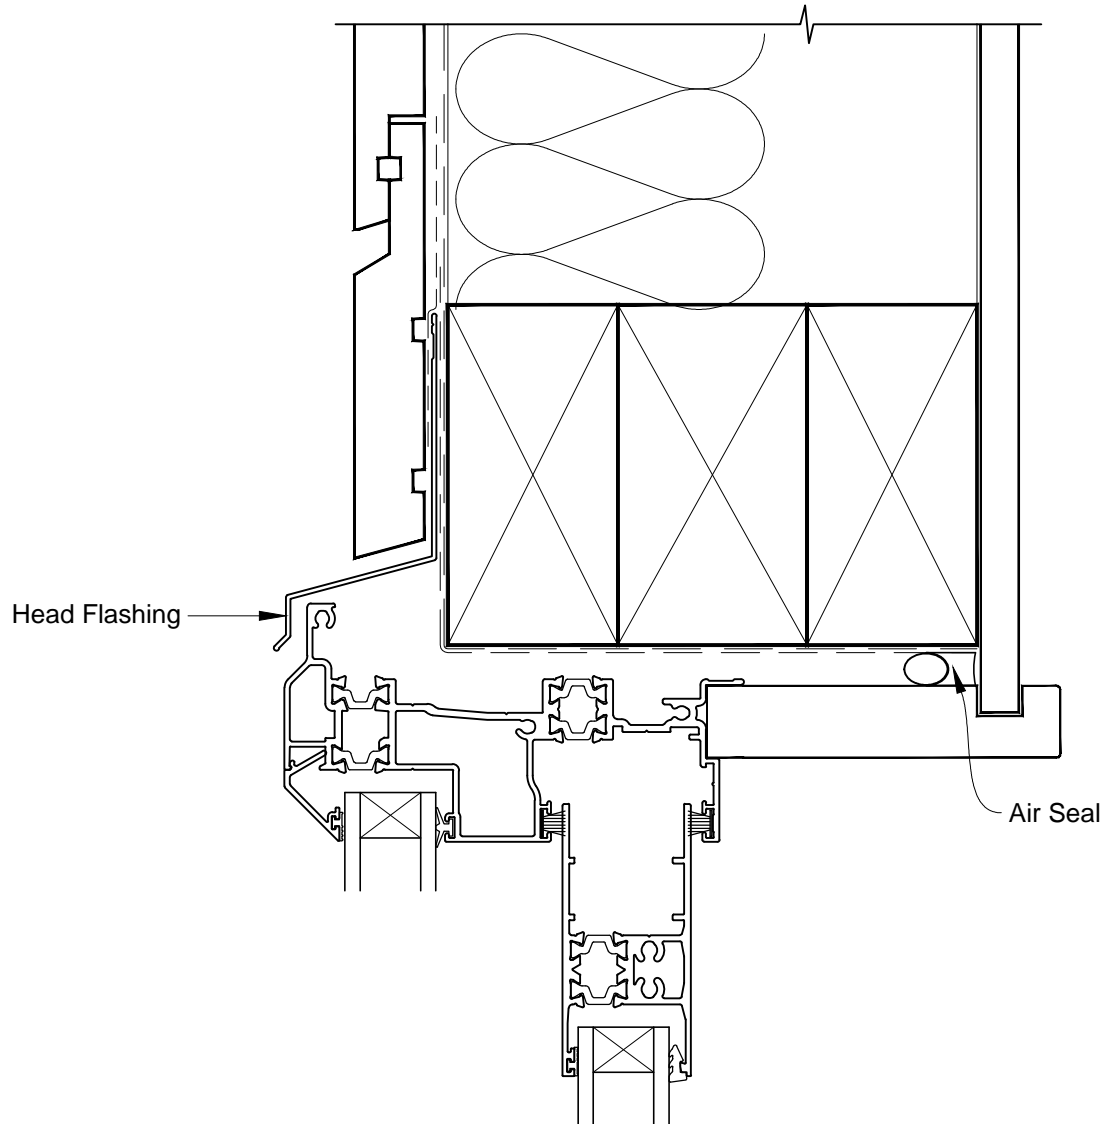

# INSTALLATION DETAIL - VANTAGE RESIDENTIAL THERMAL HEART - SLIDING WINDOW ON RUSTICATED WEATHERBOARD CAVITY CONSTRUCTION

Date: 01.03.14

Scale: 1:2

CAD Ref.: VTSWRW-CS

# INSTALLATION DETAIL - VANTAGE RESIDENTIAL THERMAL HEART - SLIDING WINDOW ON RUSTICATED WEATHERBOARD CAVITY CONSTRUCTION

Date: 01.03.14

Scale: 1:2

CAD Ref.: VTSWRW-CS2

# INSTALLATION DETAIL - VANTAGE RESIDENTIAL THERMAL HEART - SLIDING WINDOW ON RUSTICATED WEATHERBOARD DIRECT FIXED CLADDING

Date: 01.03.14

Scale: 1:2

CAD Ref.: VTSWRW-DH