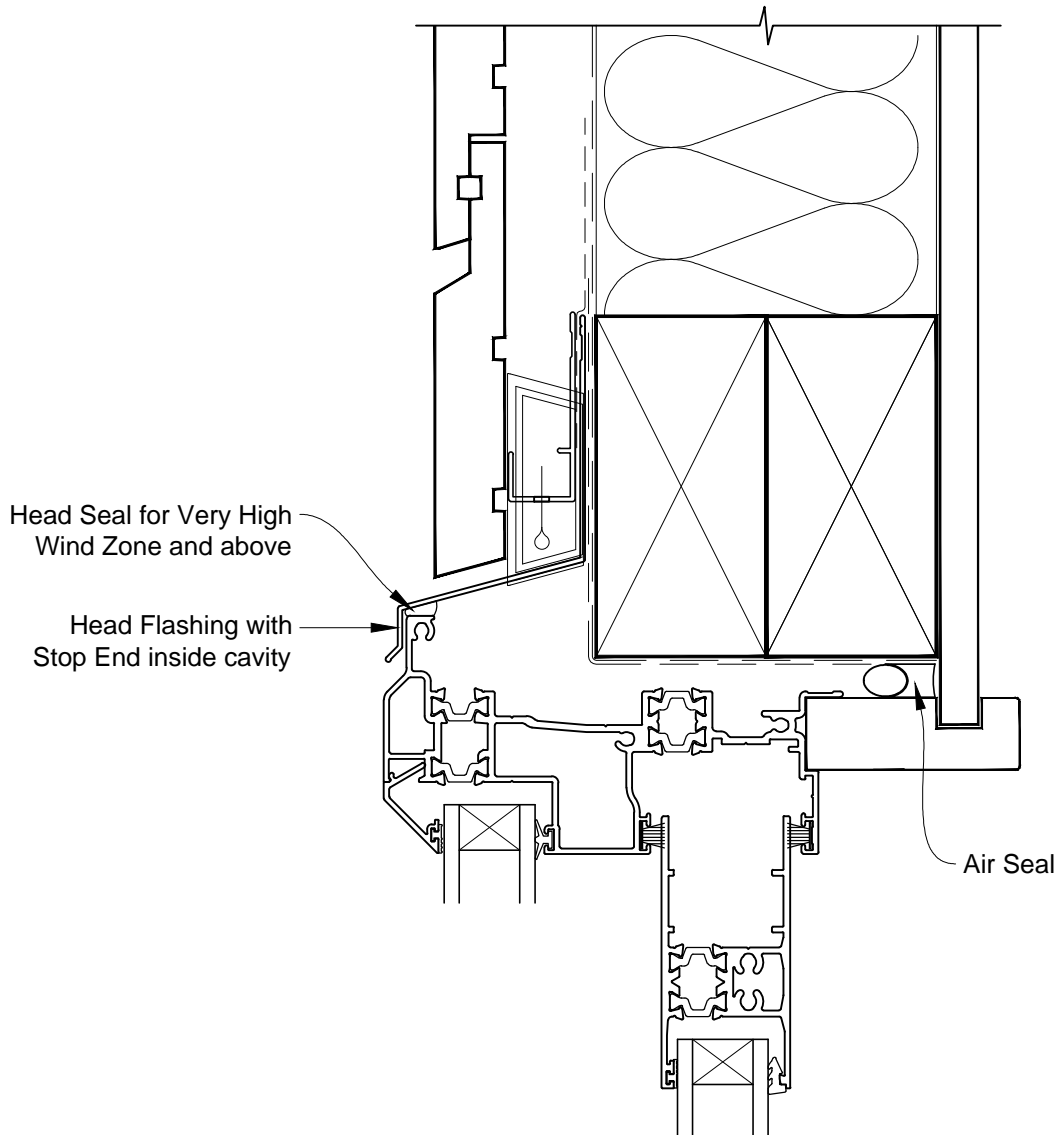

# INSTALLATION DETAIL - VANTAGE RESIDENTIAL THERMAL HEART - SLIDING WINDOW ON RUSTICATED WEATHERBOARD CAVITY CONSTRUCTION

Date: 01.03.14

Scale: 1:2

CAD Ref.: VTSWRW-CH