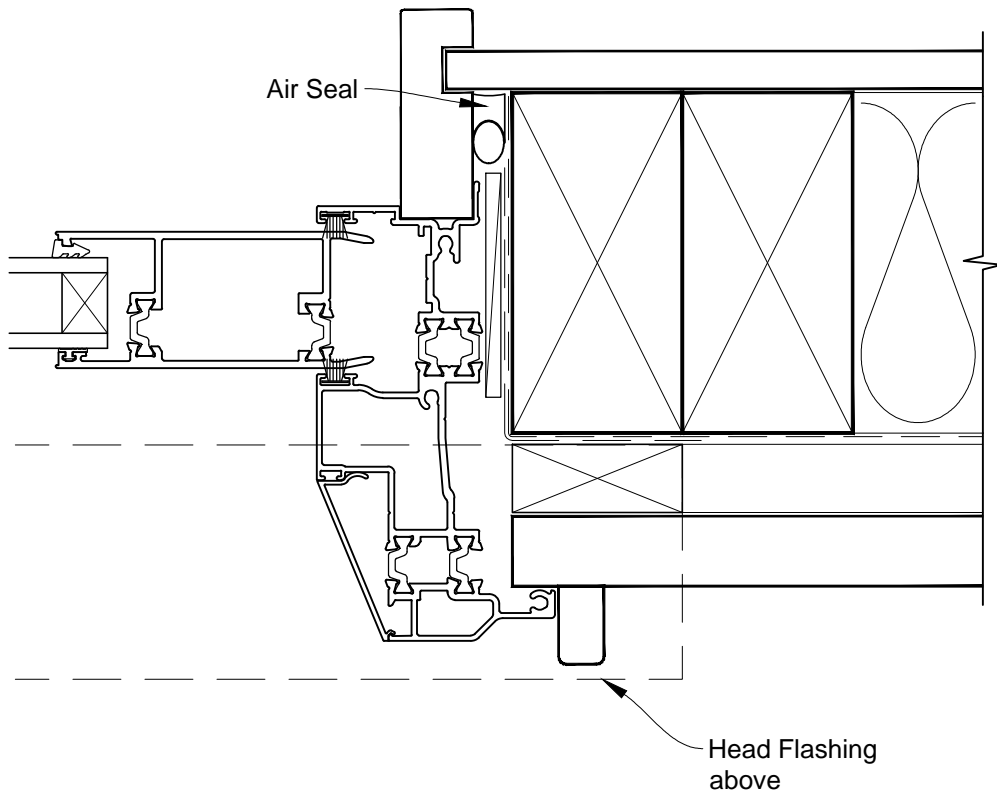

# INSTALLATION DETAIL - VANTAGE RESIDENTIAL THERMAL HEART - SLIDING WINDOW ON RUSTICATED WEATHERBOARD CAVITY CONSTRUCTION

Date: 01.03.14

Scale: 1:2

CAD Ref.: VTSWRW-CH

# INSTALLATION DETAIL - VANTAGE RESIDENTIAL THERMAL HEART - SLIDING WINDOW ON RUSTICATED WEATHERBOARD CAVITY CONSTRUCTION

Date: 01.03.14

Scale: 1:2

CAD Ref.: VTSWRW-CJ