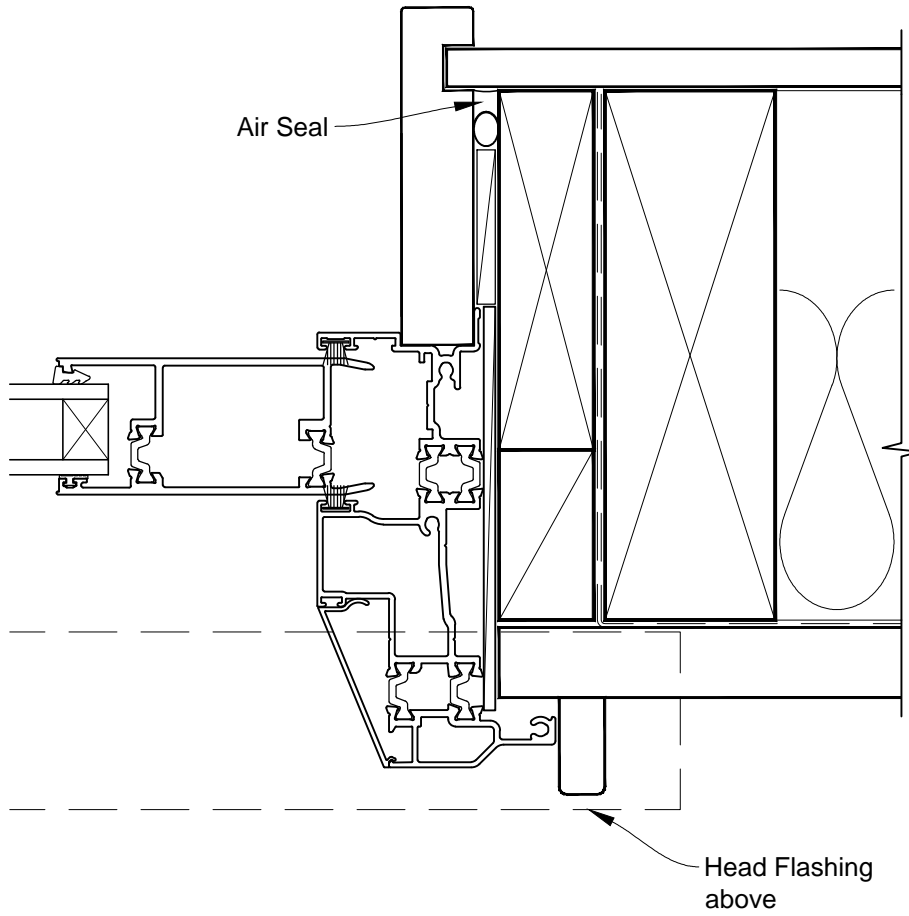

# INSTALLATION DETAIL - VANTAGE RESIDENTIAL THERMAL HEART - SLIDING WINDOW ON RUSTICATED WEATHERBOARD CAVITY CONSTRUCTION

Date: 01.03.14

Scale: 1:2

CAD Ref.: VTSWRW-CS2

# INSTALLATION DETAIL - VANTAGE RESIDENTIAL THERMAL HEART - SLIDING WINDOW ON RUSTICATED WEATHERBOARD DIRECT FIXED CLADDING

Date: 01.03.14

Scale: 1:2

CAD Ref.: VTSWRW-DH

# INSTALLATION DETAIL - VANTAGE RESIDENTIAL THERMAL HEART - SLIDING WINDOW ON RUSTICATED WEATHERBOARD DIRECT FIXED CLADDING

Date: 01.03.14

Scale: 1:2

CAD Ref.: VTSWRW-DJ