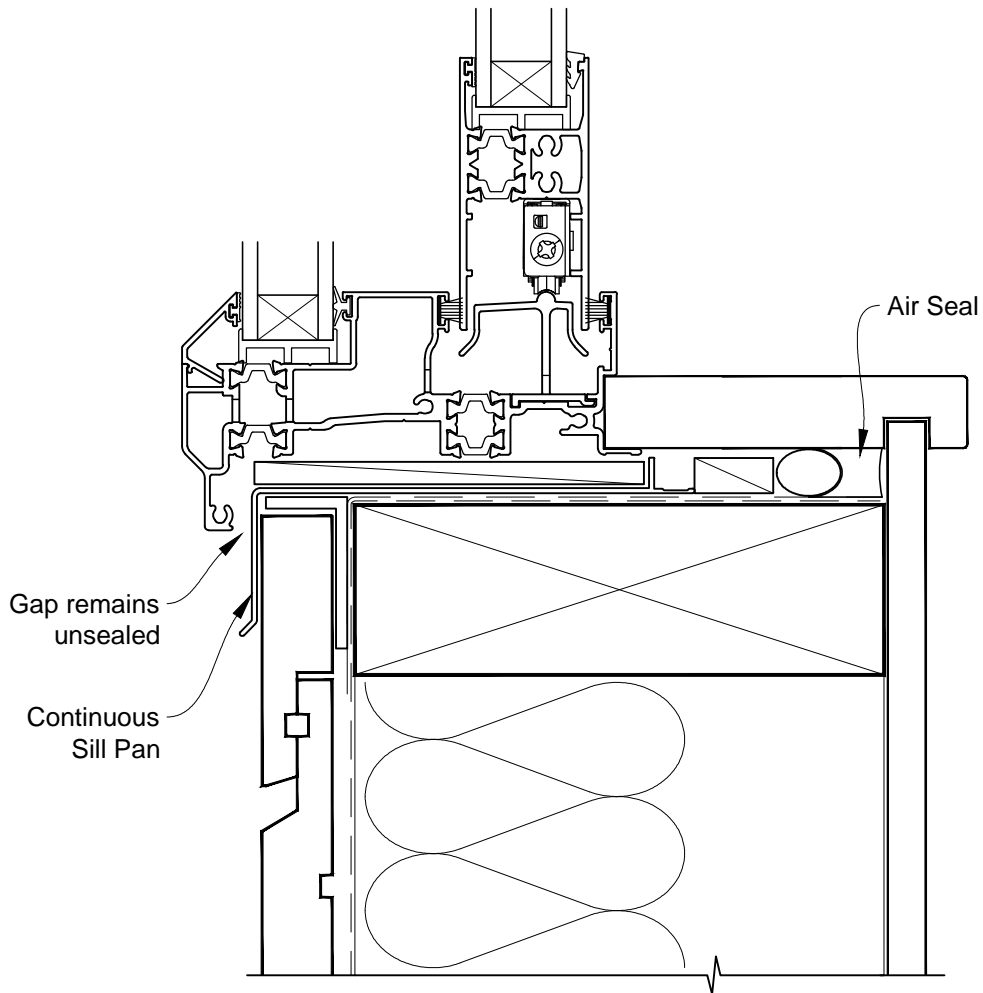

INSTALLATION DETAIL - VANTAGE RESIDENTIAL THERMAL HEART - SLIDING WINDOW ON RUSTICATED WEATHERBOARD DIRECT FIXED CLADDING

Date: 01.03.14

Scale: 1:2

CAD Ref.: VTSWRW-DS