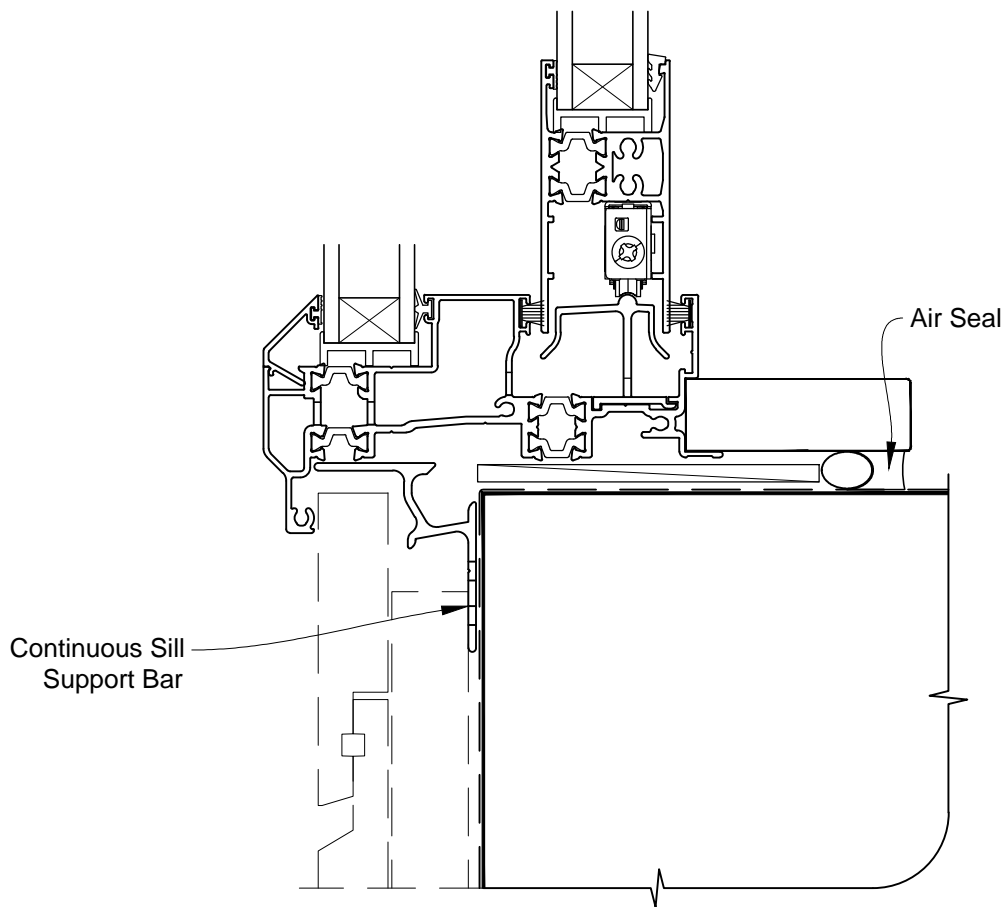

INSTALLATION DETAIL - VANTAGE RESIDENTIAL THERMAL HEART - SLIDING WINDOW ON RUSTICATED WEATHERBOARD CAVITY CONSTRUCTION

Date: 01.03.14

Scale: 1:2

CAD Ref.: VTSWRW-CS2