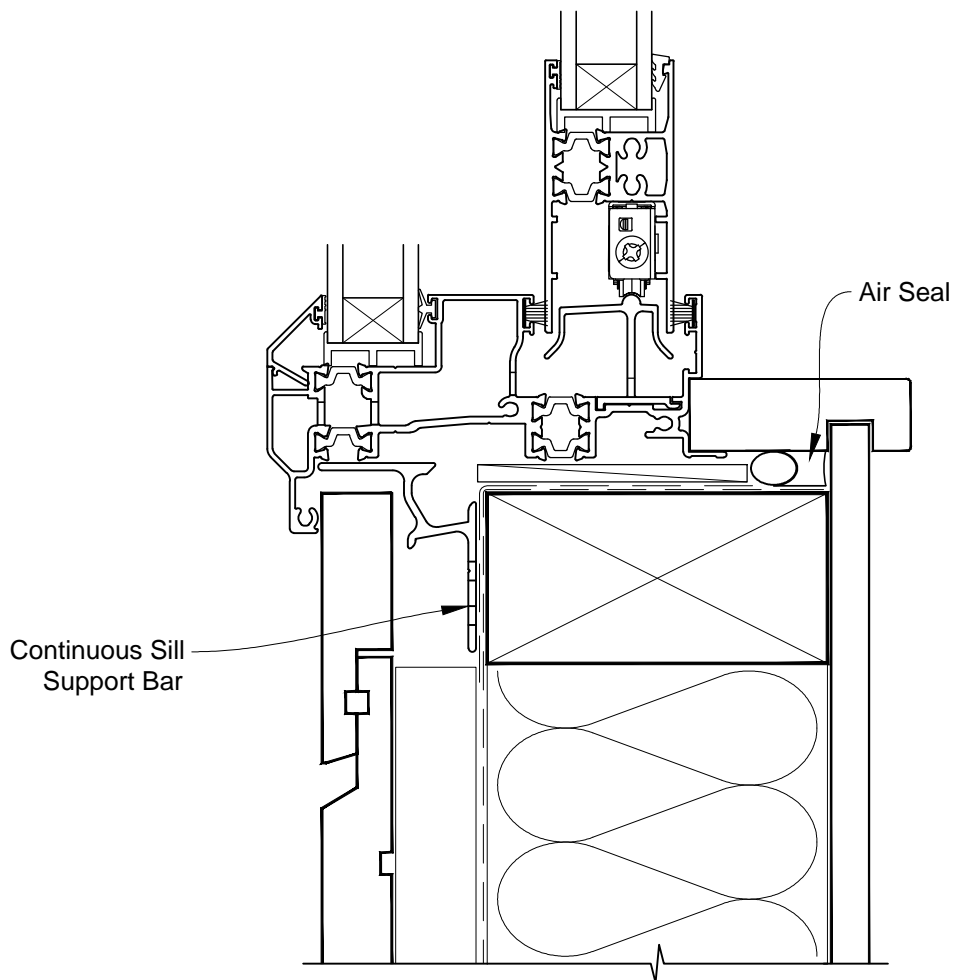

# INSTALLATION DETAIL - VANTAGE RESIDENTIAL THERMAL HEART - SLIDING WINDOW ON RUSTICATED WEATHERBOARD CAVITY CONSTRUCTION

Date: 01.03.14

Scale: 1:2

CAD Ref.: VTSWRW-CJ

# INSTALLATION DETAIL - VANTAGE RESIDENTIAL THERMAL HEART - SLIDING WINDOW ON RUSTICATED WEATHERBOARD CAVITY CONSTRUCTION

Date: 01.03.14

Scale: 1:2

CAD Ref.: VTSWRW-CS