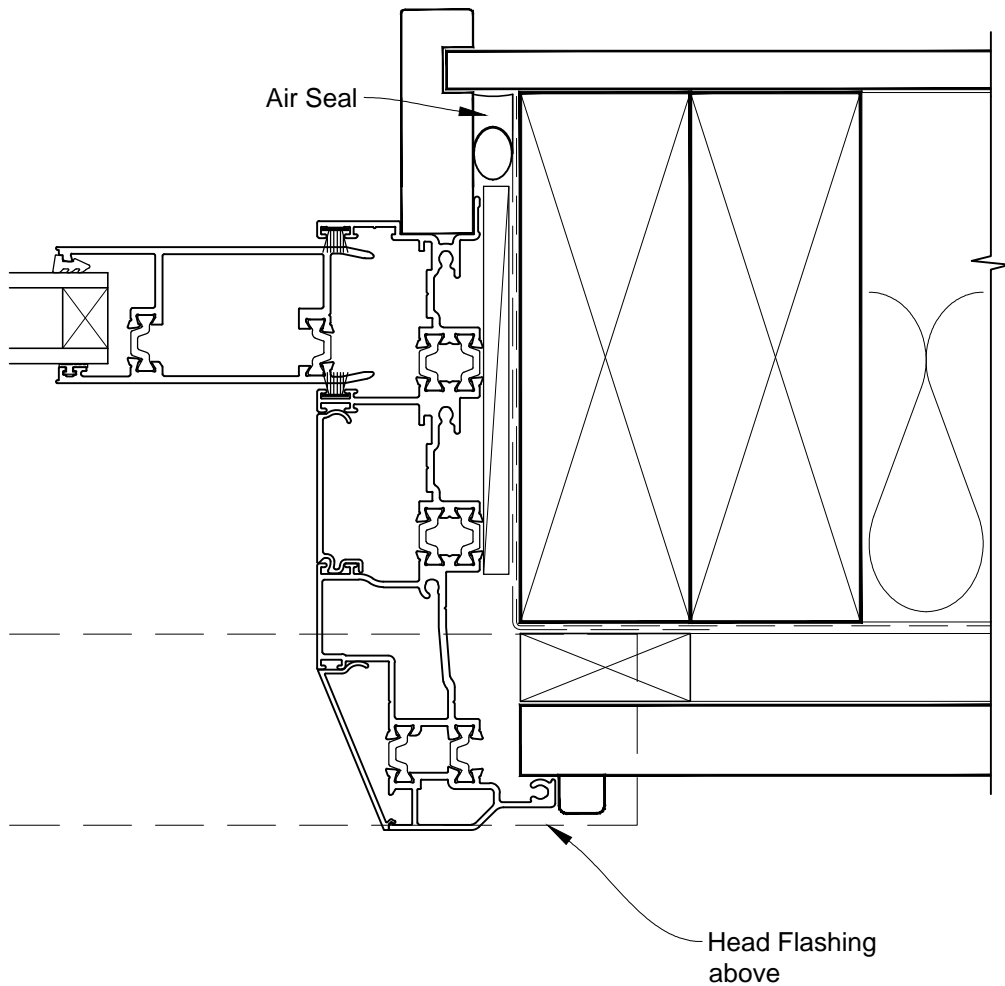

INSTALLATION DETAIL - VANTAGE RESIDENTIAL THERMAL HEART - MULTISLIDER WINDOW ON RUSTICATED WEATHERBOARD - CAVITY CONSTRUCTION

Date: 01.03.14

Scale: 1:2

CAD Ref.: VTMWRW-CH

**INSTALLATION DETAIL - VANTAGE RESIDENTIAL THERMAL
HEART - MULTISLIDER WINDOW ON RUSTICATED
WEATHERBOARD - CAVITY CONSTRUCTION**

Date: 01.03.14

Scale: 1:2

CAD Ref.: VTMWRW-CJ

INSTALLATION DETAIL - VANTAGE RESIDENTIAL THERMAL HEART - MULTISLIDER WINDOW ON RUSTICATED WEATHERBOARD - CAVITY CONSTRUCTION

Date: 01.03.14

Scale: 1:2

CAD Ref.: VTMWRW-CS

INSTALLATION DETAIL - VANTAGE RESIDENTIAL THERMAL HEART - MULTISLIDER WINDOW ON RUSTICATED WEATHERBOARD - CAVITY CONSTRUCTION

Date: 01.03.14

Scale: 1:2

CAD Ref.: VTMWRW-CS2

INSTALLATION DETAIL - VANTAGE RESIDENTIAL THERMAL HEART - MULTISLIDER WINDOW ON RUSTICATED WEATHERBOARD - DIRECT FIXED CLADDING

Date: 01.03.14

Scale: 1:2

CAD Ref.: VTMWRW-DS2