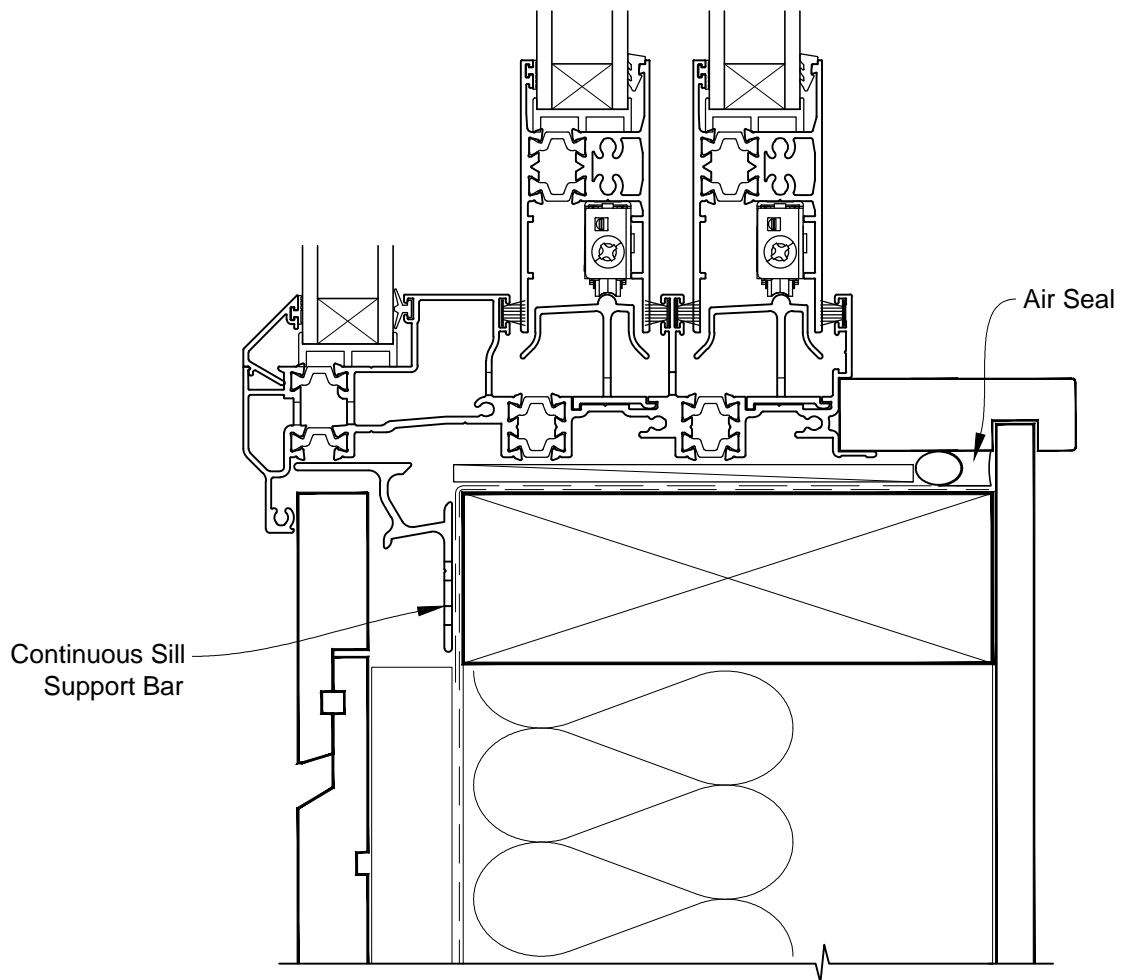

INSTALLATION DETAIL - VANTAGE RESIDENTIAL THERMAL HEART - MULTISLIDER WINDOW ON RUSTICATED WEATHERBOARD - CAVITY CONSTRUCTION

Date: 01.03.14

Scale: 1:2

CAD Ref.: VTMWRW-CH

**INSTALLATION DETAIL - VANTAGE RESIDENTIAL THERMAL
HEART - MULTISLIDER WINDOW ON RUSTICATED
WEATHERBOARD - CAVITY CONSTRUCTION**

Date: 01.03.14

Scale: 1:2

CAD Ref.: VTMWRW-CJ

INSTALLATION DETAIL - VANTAGE RESIDENTIAL THERMAL HEART - MULTISLIDER WINDOW ON RUSTICATED WEATHERBOARD - CAVITY CONSTRUCTION

Date: 01.03.14

Scale: 1:2

CAD Ref.: VTMWRW-CS

INSTALLATION DETAIL - VANTAGE RESIDENTIAL THERMAL HEART - MULTISLIDER WINDOW ON RUSTICATED WEATHERBOARD - CAVITY CONSTRUCTION

Date: 01.03.14

Scale: 1:2

CAD Ref.: VTMWRW-CS2

INSTALLATION DETAIL - VANTAGE RESIDENTIAL THERMAL HEART - MULTISLIDER WINDOW ON RUSTICATED WEATHERBOARD - DIRECT FIXED CLADDING