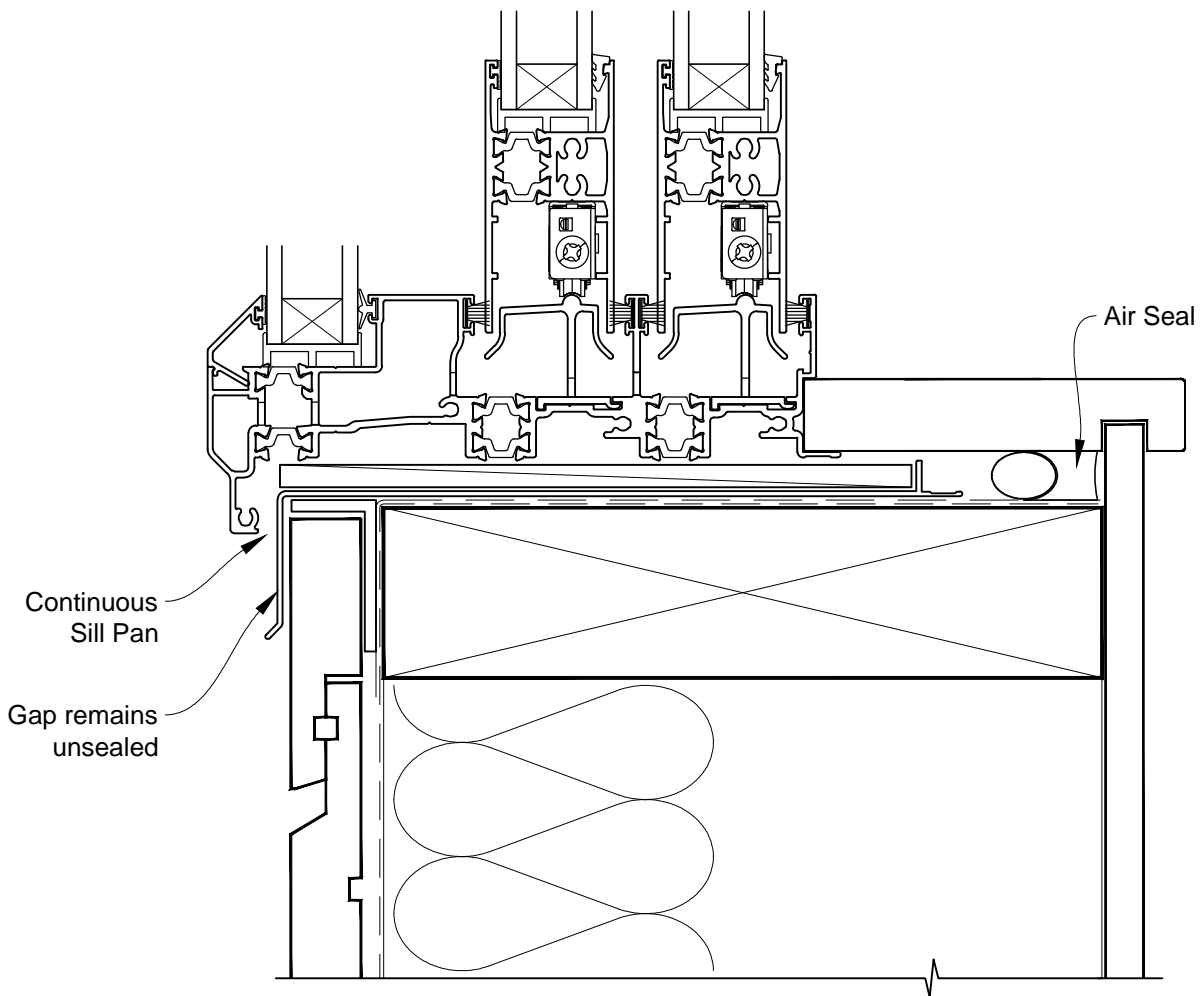

Date: 01.03.14

Scale: 1:2

CAD Ref.: VTMWRW-DH

INSTALLATION DETAIL - VANTAGE RESIDENTIAL THERMAL HEART - MULTISLIDER WINDOW ON RUSTICATED WEATHERBOARD - DIRECT FIXED CLADDING

Date: 01.03.14

Scale: 1:2

CAD Ref.: VTMWRW-DJ

INSTALLATION DETAIL - VANTAGE RESIDENTIAL THERMAL HEART - MULTISLIDER WINDOW ON RUSTICATED WEATHERBOARD - DIRECT FIXED CLADDING

Date: 01.03.14

Scale: 1:2

CAD Ref.: VTMWRW-DS

**INSTALLATION DETAIL - VANTAGE RESIDENTIAL THERMAL
HEART - MULTISLIDER WINDOW ON RUSTICATED
WEATHERBOARD - DIRECT FIXED CLADDING**

Date: 01.03.14

Scale: 1:2

CAD Ref.: VTMWRW-DS2