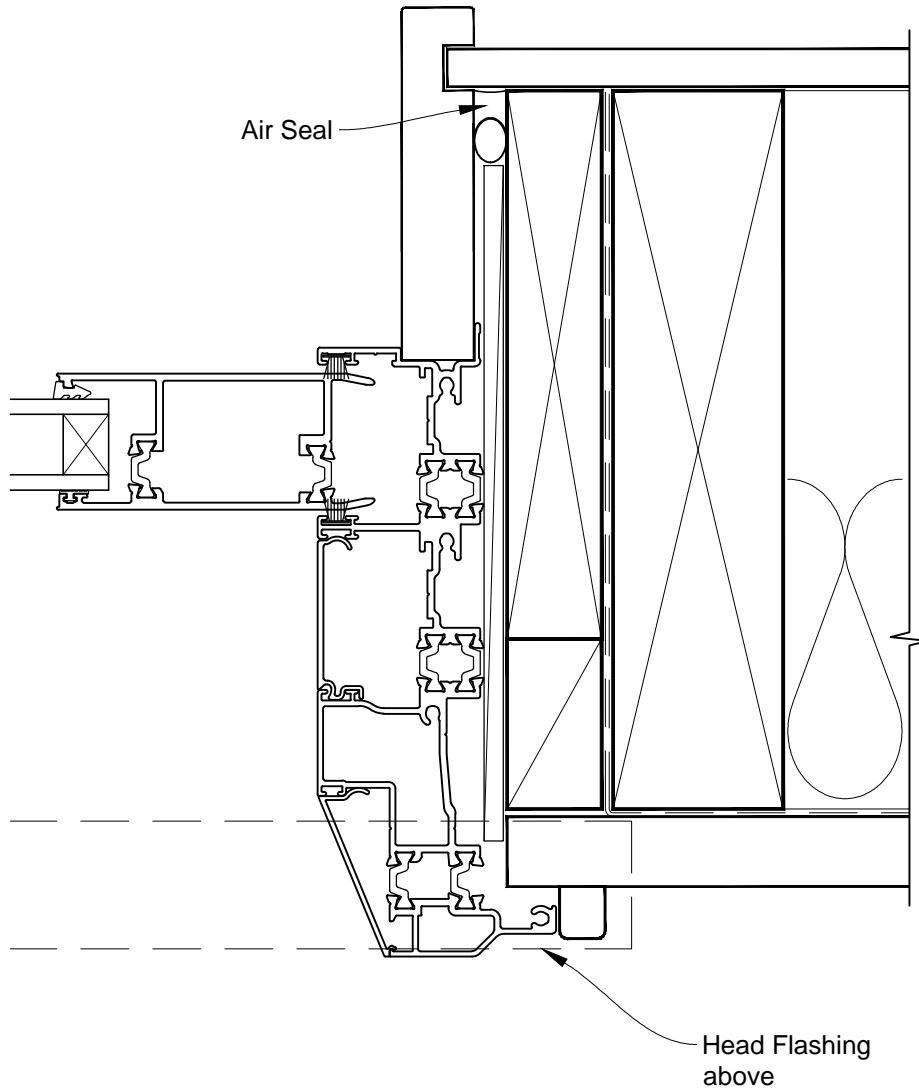

INSTALLATION DETAIL - VANTAGE RESIDENTIAL THERMAL HEART - MULTISLIDER WINDOW ON RUSTICATED WEATHERBOARD - CAVITY CONSTRUCTION

Date: 01.03.14

Scale: 1:2

CAD Ref.: VTMWRW-CS2

INSTALLATION DETAIL - VANTAGE RESIDENTIAL THERMAL HEART - MULTISLIDER WINDOW ON RUSTICATED WEATHERBOARD - DIRECT FIXED CLADDING

Date: 01.03.14

Scale: 1:2

CAD Ref.: VTMWRW-DH

INSTALLATION DETAIL - VANTAGE RESIDENTIAL THERMAL HEART - MULTISLIDER WINDOW ON RUSTICATED WEATHERBOARD - DIRECT FIXED CLADDING

Date: 01.03.14

Scale: 1:2

CAD Ref.: VTMWRW-DJ