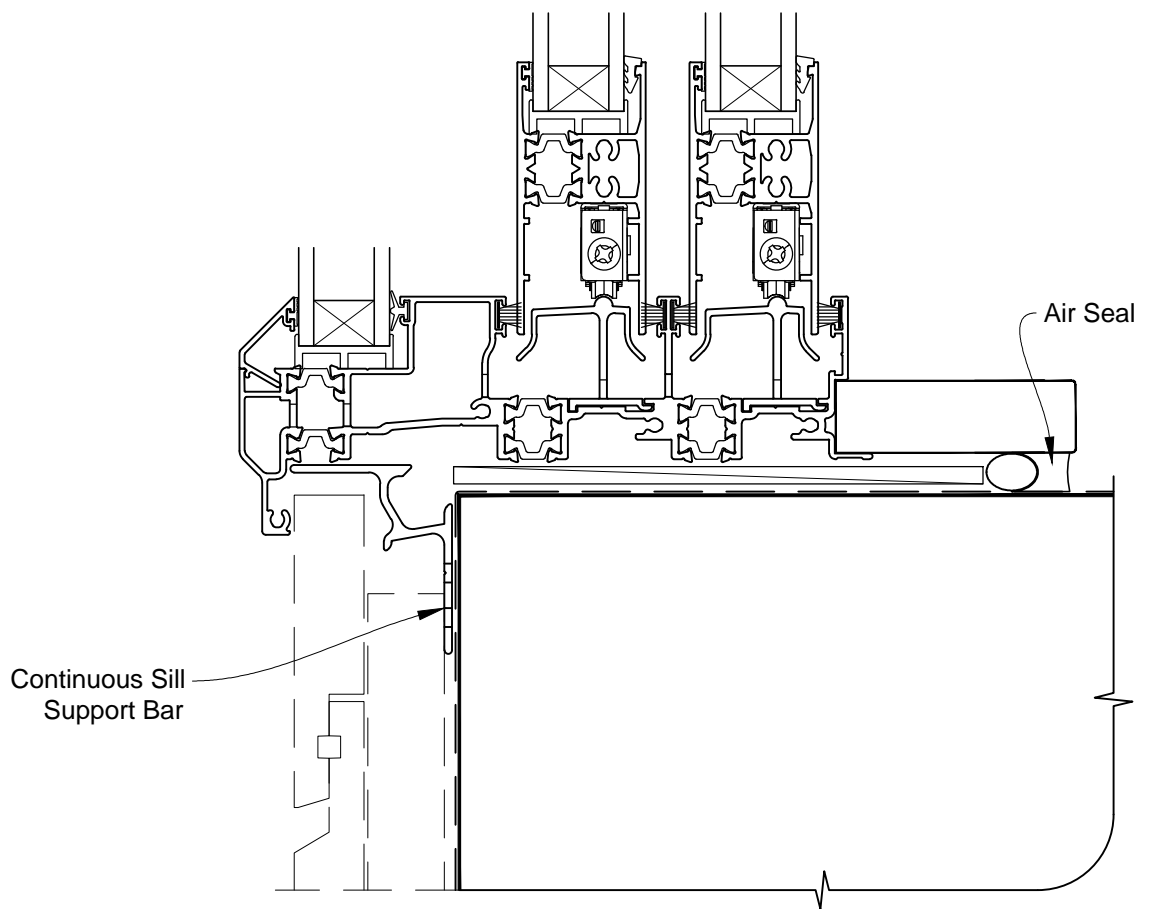

Date: 01.03.14

Scale: 1:2

CAD Ref.: VTMWRW-CJ

INSTALLATION DETAIL - VANTAGE RESIDENTIAL THERMAL HEART - MULTISLIDER WINDOW ON RUSTICATED WEATHERBOARD - CAVITY CONSTRUCTION

Date: 01.03.14

Scale: 1:2

CAD Ref.: VTMWRW-CS

INSTALLATION DETAIL - VANTAGE RESIDENTIAL THERMAL HEART - MULTISLIDER WINDOW ON RUSTICATED WEATHERBOARD - CAVITY CONSTRUCTION

Date: 01.03.14

Scale: 1:2

CAD Ref.: VTMWRW-CS2

INSTALLATION DETAIL - VANTAGE RESIDENTIAL THERMAL HEART - MULTISLIDER WINDOW ON RUSTICATED WEATHERBOARD - DIRECT FIXED CLADDING

Date: 01.03.14

Scale: 1:2

CAD Ref.: VTMWRW-DS2