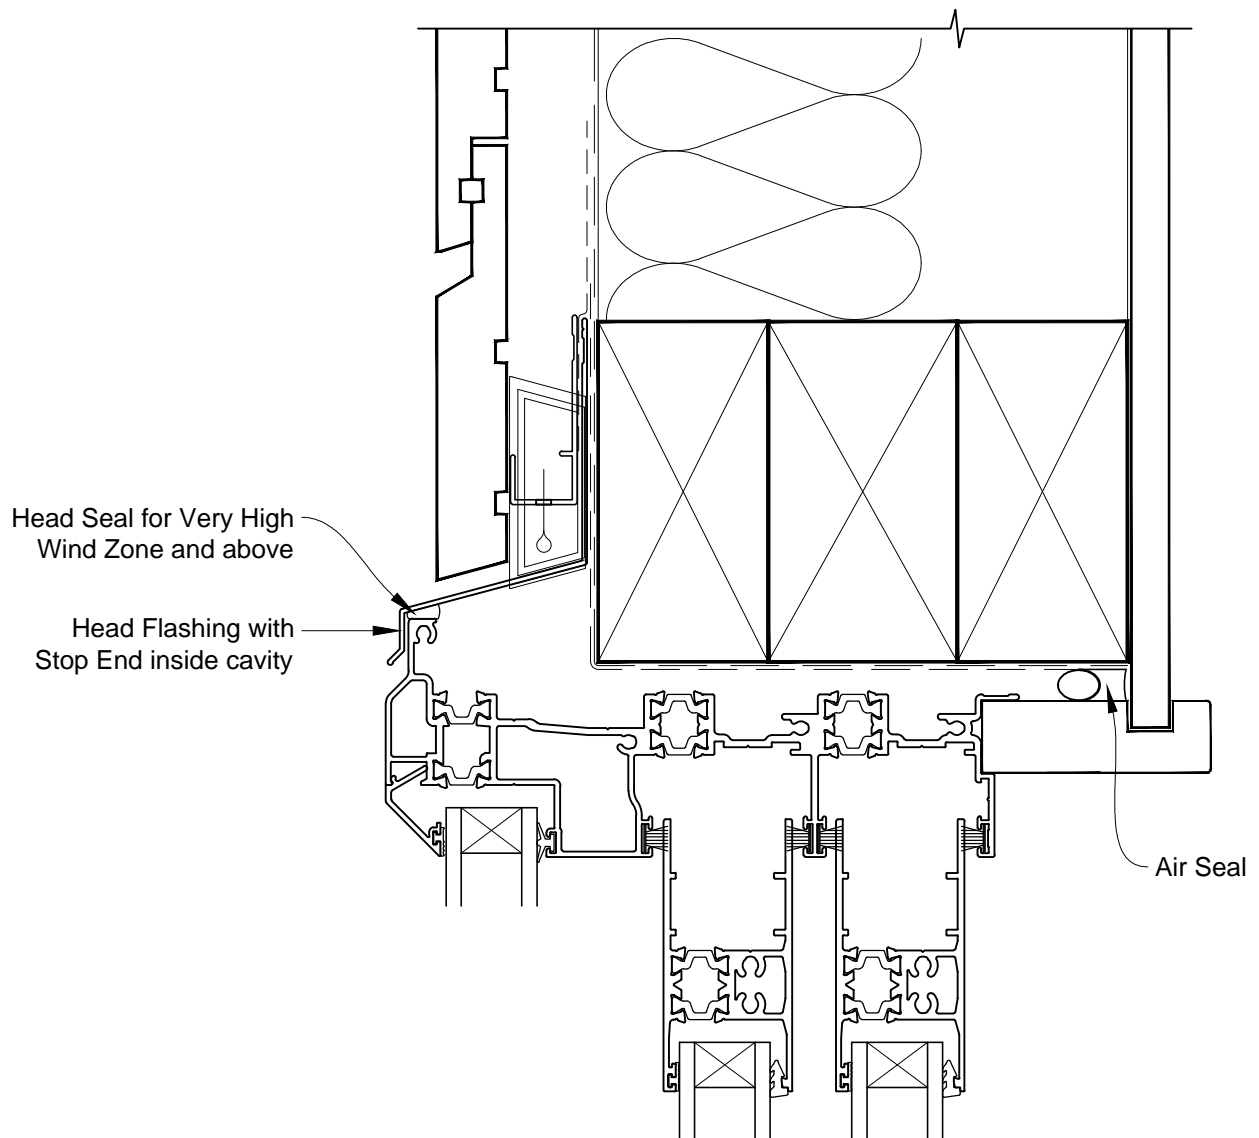

INSTALLATION DETAIL - VANTAGE RESIDENTIAL THERMAL HEART - MULTISLIDER WINDOW ON RUSTICATED WEATHERBOARD - CAVITY CONSTRUCTION

Date: 01.03.14

Scale: 1:2

CAD Ref.: VTMWRW-CH

**INSTALLATION DETAIL - VANTAGE RESIDENTIAL THERMAL
HEART - MULTISLIDER WINDOW ON RUSTICATED
WEATHERBOARD - CAVITY CONSTRUCTION**

Date: 01.03.14

Scale: 1:2

CAD Ref.: VTMWRW-CJ

INSTALLATION DETAIL - VANTAGE RESIDENTIAL THERMAL HEART - MULTISLIDER WINDOW ON RUSTICATED WEATHERBOARD - CAVITY CONSTRUCTION

Date: 01.03.14

Scale: 1:2

CAD Ref.: VTMWRW-CS