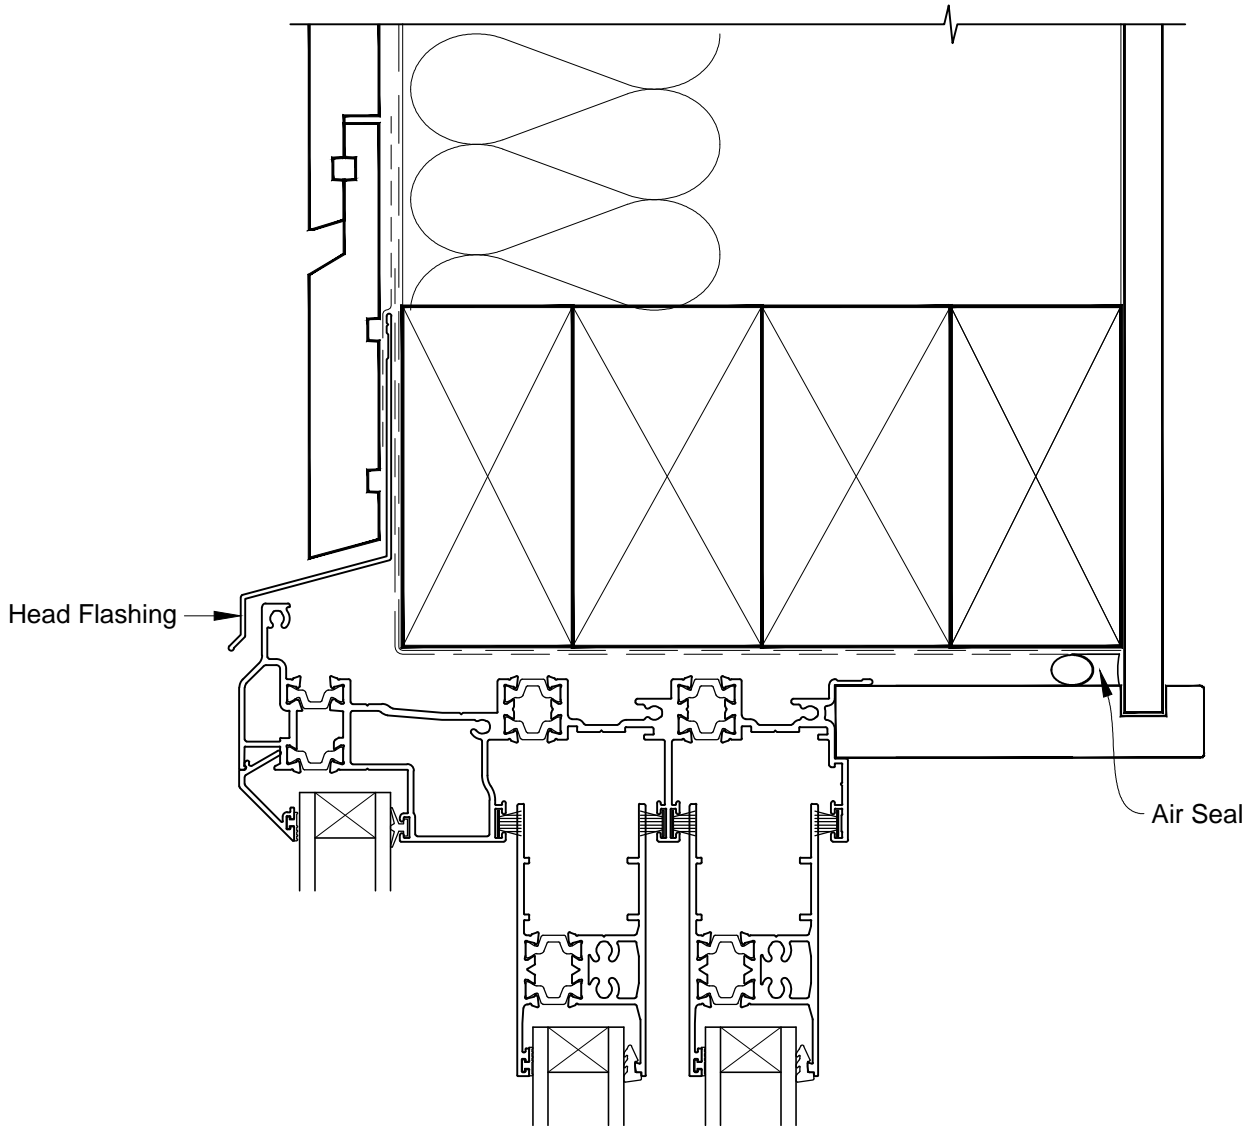

INSTALLATION DETAIL - VANTAGE RESIDENTIAL THERMAL HEART - MULTISLIDER WINDOW ON RUSTICATED WEATHERBOARD - CAVITY CONSTRUCTION

Date: 01.03.14

Scale: 1:2

CAD Ref.: VTMWRW-CS2

INSTALLATION DETAIL - VANTAGE RESIDENTIAL THERMAL HEART - MULTISLIDER WINDOW ON RUSTICATED WEATHERBOARD - DIRECT FIXED CLADDING

Date: 01.03.14

Scale: 1:2

CAD Ref.: VTMWRW-DH

INSTALLATION DETAIL - VANTAGE RESIDENTIAL THERMAL HEART - MULTISLIDER WINDOW ON RUSTICATED WEATHERBOARD - DIRECT FIXED CLADDING

Date: 01.03.14

Scale: 1:2

CAD Ref.: VTMWRW-DJ

Date: 01.03.14

Scale: 1:2

CAD Ref.: VTMWRW-DS2