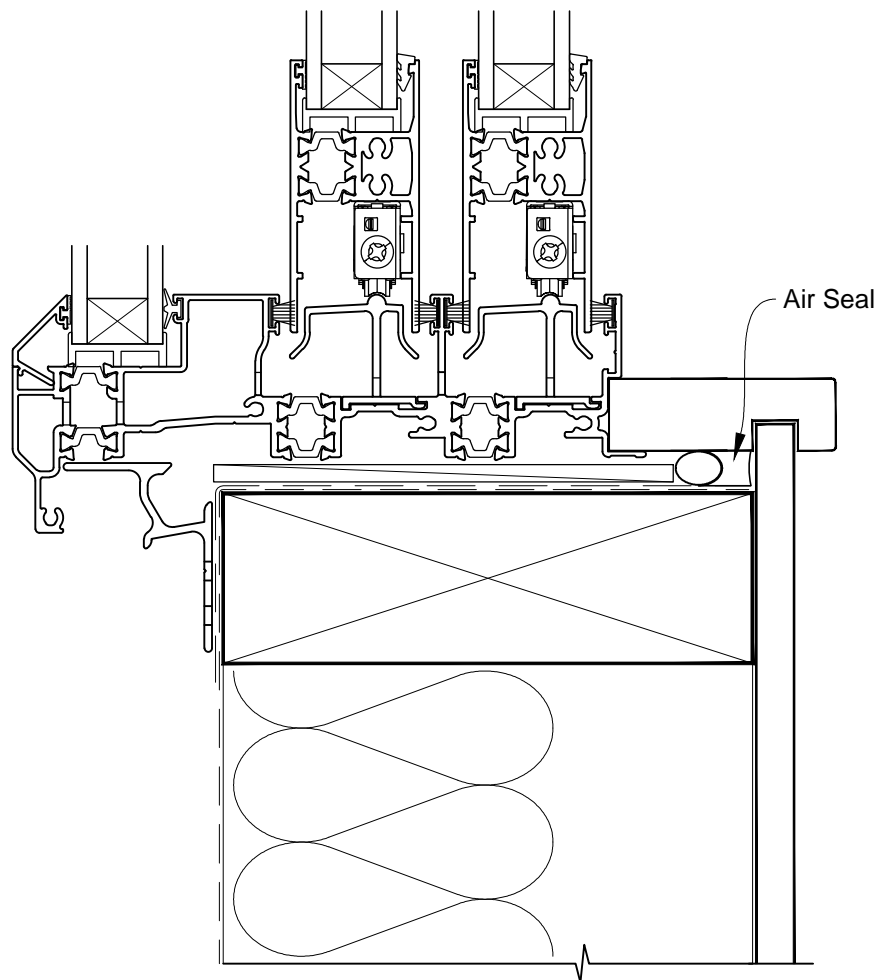

Date: 01.03.14

Scale: 1:2

CAD Ref.: VTMWNC-CJ

INSTALLATION DETAIL - VANTAGE RESIDENTIAL THERMAL HEART - MULTISLIDER WINDOW ON NO CLADDING CAVITY CONSTRUCTION

Date: 01.03.14

Scale: 1:2

CAD Ref.: VTMWNC-CS

INSTALLATION DETAIL - VANTAGE RESIDENTIAL THERMAL HEART - MULTISLIDER WINDOW ON NO CLADDING CAVITY CONSTRUCTION