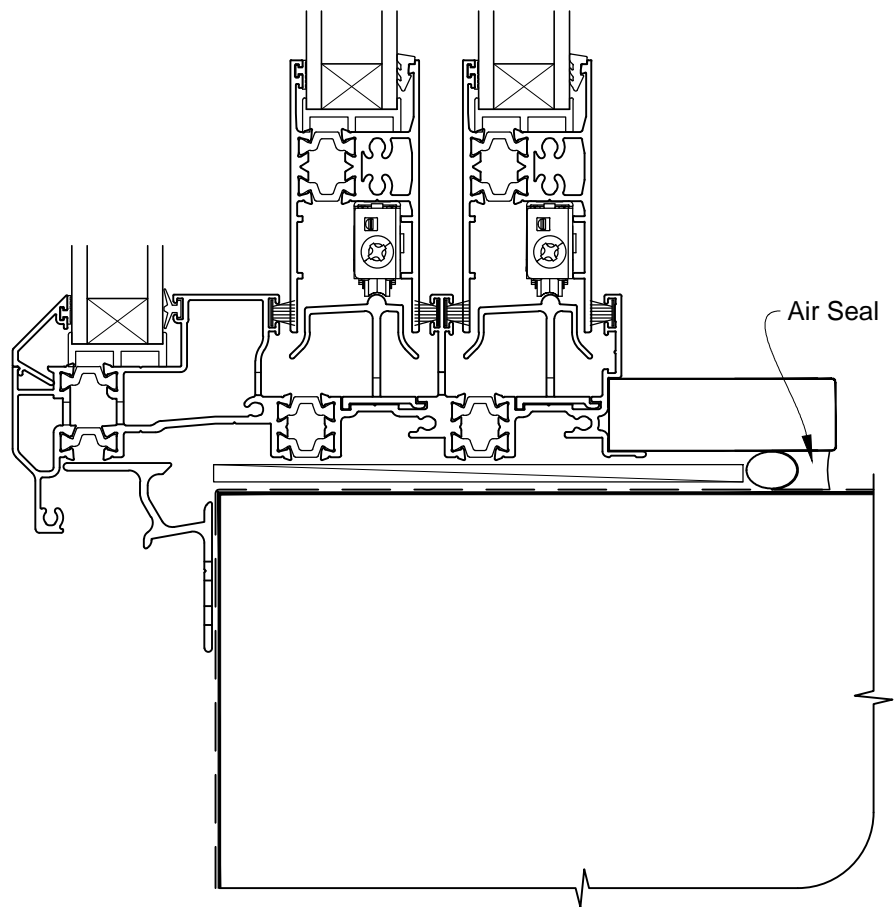

Date: 01.03.14

Scale: 1:2

CAD Ref.: VTMWNC-CJ

INSTALLATION DETAIL - VANTAGE RESIDENTIAL THERMAL HEART - MULTISLIDER WINDOW ON NO CLADDING CAVITY CONSTRUCTION

Date: 01.03.14

Scale: 1:2

CAD Ref.: VTMWNC-CS

INSTALLATION DETAIL - VANTAGE RESIDENTIAL THERMAL HEART - MULTISLIDER WINDOW ON NO CLADDING CAVITY CONSTRUCTION

Date: 01.03.14

Scale: 1:2

CAD Ref.: VTMWNC-CS2

INSTALLATION DETAIL - VANTAGE RESIDENTIAL THERMAL HEART - MULTISLIDER WINDOW ON NO CLADDING DIRECT FIXED CLADDING

Date: 01.03.14

Scale: 1:2

CAD Ref.: VTMWNC-DH