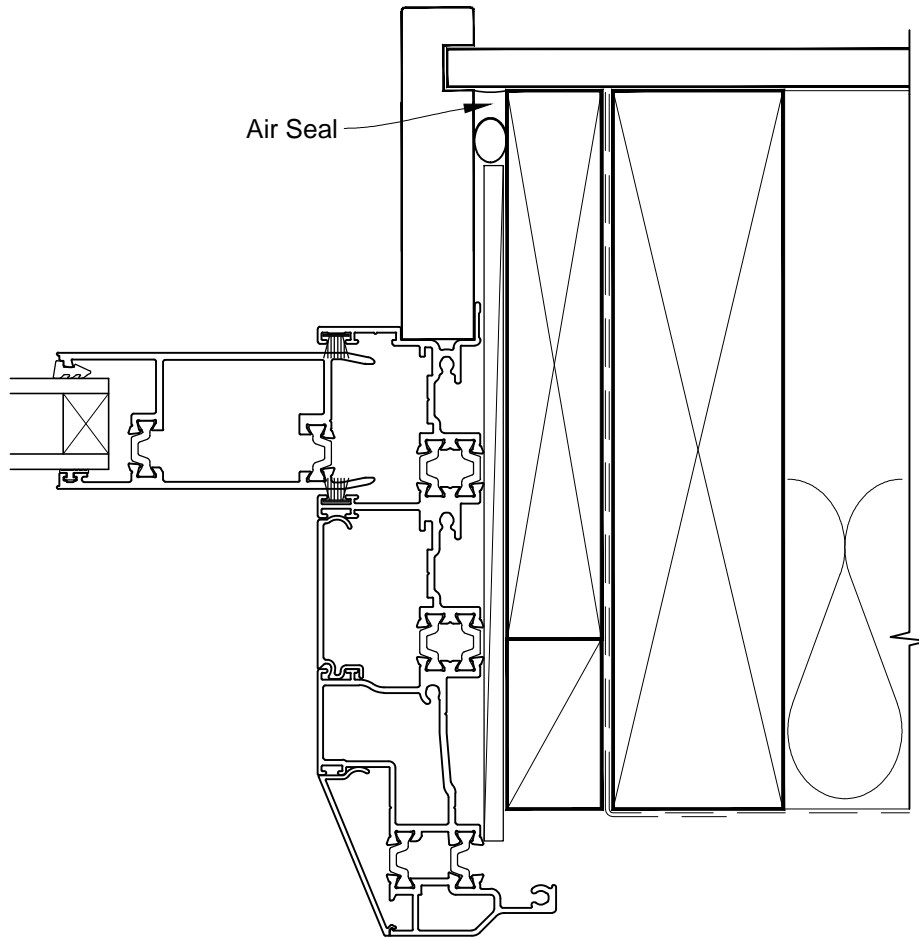

INSTALLATION DETAIL - VANTAGE RESIDENTIAL THERMAL HEART - MULTISLIDER WINDOW ON NO CLADDING DIRECT FIXED CLADDING

Date: 01.03.14

Scale: 1:2

CAD Ref.: VTMWNC-DJ