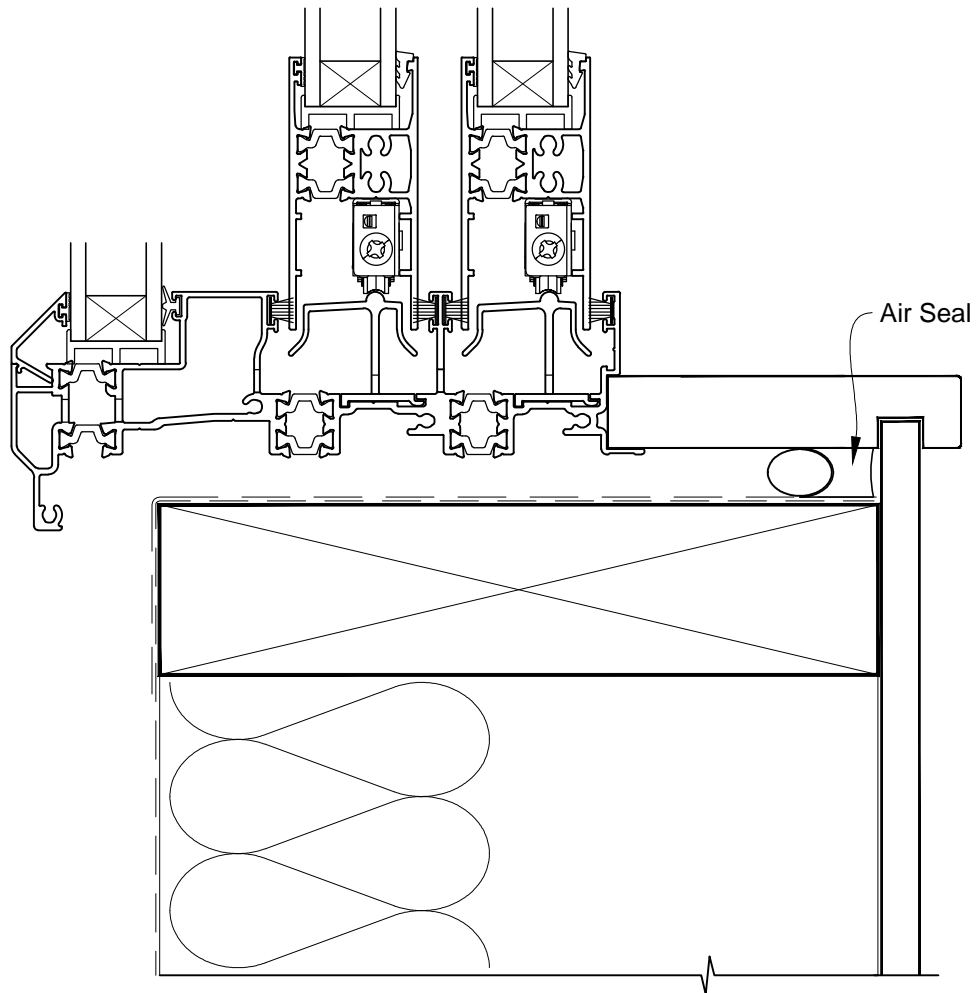

**INSTALLATION DETAIL - VANTAGE RESIDENTIAL THERMAL
HEART - MULTISLIDER WINDOW ON NO CLADDING
DIRECT FIXED CLADDING**

Date: 01.03.14

Scale: 1:2

CAD Ref.: VTMWNC-DS