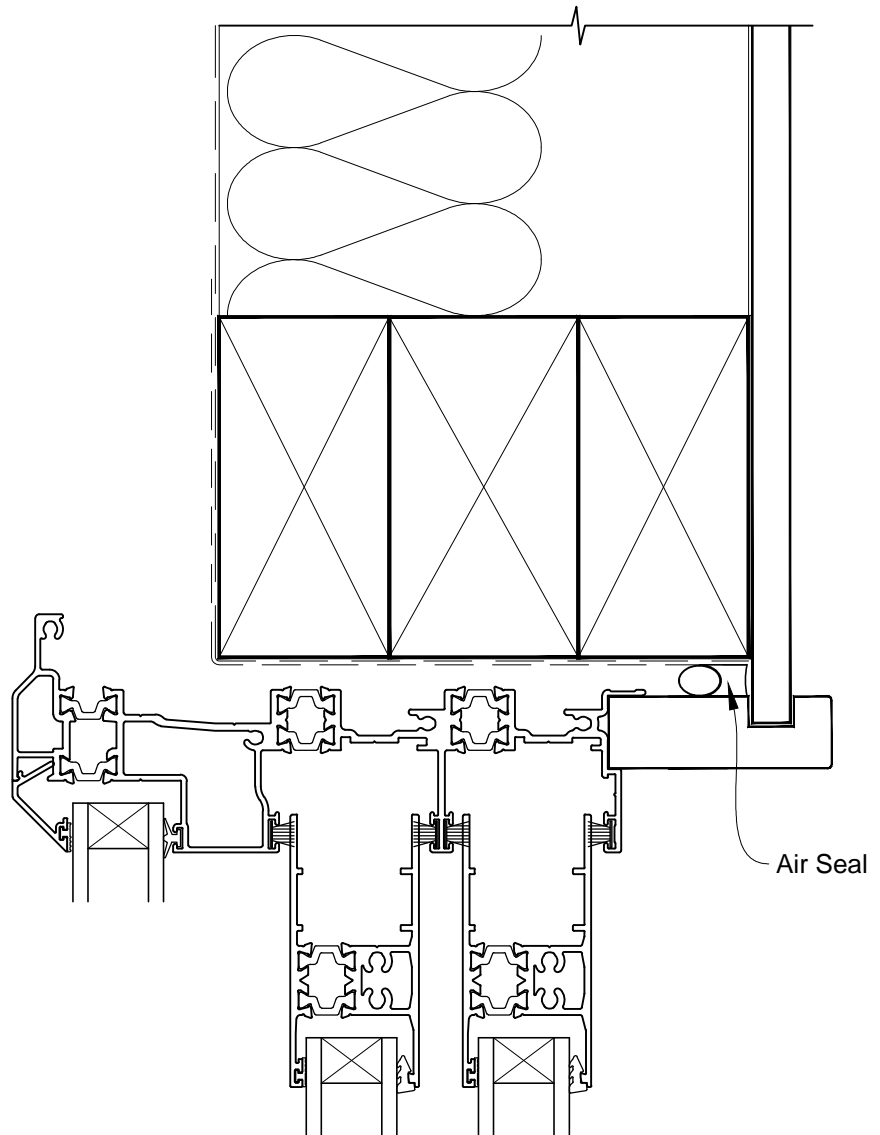

INSTALLATION DETAIL - VANTAGE RESIDENTIAL THERMAL HEART - MULTISLIDER WINDOW ON NO CLADDING CAVITY CONSTRUCTION

Date: 01.03.14

Scale: 1:2

CAD Ref.: VTMWNC-CH

INSTALLATION DETAIL - VANTAGE RESIDENTIAL THERMAL HEART - MULTISLIDER WINDOW ON NO CLADDING CAVITY CONSTRUCTION

Date: 01.03.14

Scale: 1:2

CAD Ref.: VTMWNC-CJ

INSTALLATION DETAIL - VANTAGE RESIDENTIAL THERMAL HEART - MULTISLIDER WINDOW ON NO CLADDING CAVITY CONSTRUCTION

Date: 01.03.14

Scale: 1:2

CAD Ref.: VTMWNC-CS

INSTALLATION DETAIL - VANTAGE RESIDENTIAL THERMAL HEART - MULTISLIDER WINDOW ON NO CLADDING CAVITY CONSTRUCTION