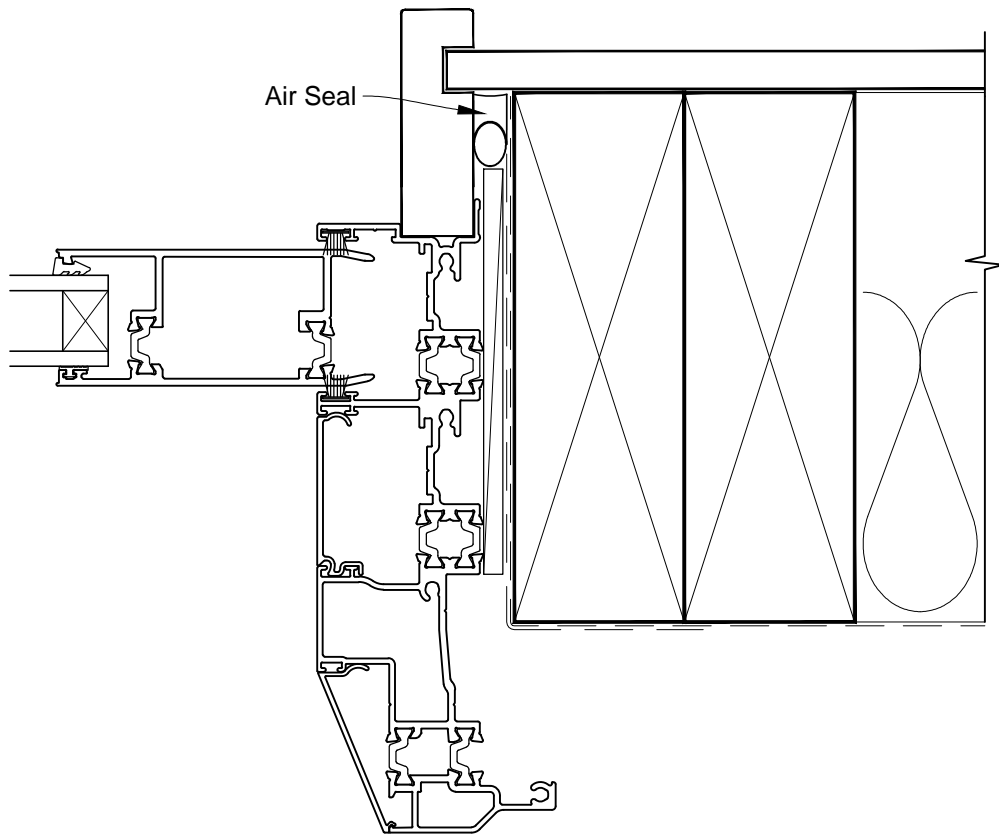

INSTALLATION DETAIL - VANTAGE RESIDENTIAL THERMAL HEART - MULTISLIDER WINDOW ON NO CLADDING CAVITY CONSTRUCTION

Date: 01.03.14

Scale: 1:2

CAD Ref.: VTMWNC-CH

INSTALLATION DETAIL - VANTAGE RESIDENTIAL THERMAL HEART - MULTISLIDER WINDOW ON NO CLADDING CAVITY CONSTRUCTION

Date: 01.03.14

Scale: 1:2

CAD Ref.: VTMWNC-CJ

INSTALLATION DETAIL - VANTAGE RESIDENTIAL THERMAL HEART - MULTISLIDER WINDOW ON NO CLADDING CAVITY CONSTRUCTION

Date: 01.03.14

Scale: 1:2

CAD Ref.: VTMWNC-CS

INSTALLATION DETAIL - VANTAGE RESIDENTIAL THERMAL HEART - MULTISLIDER WINDOW ON NO CLADDING CAVITY CONSTRUCTION