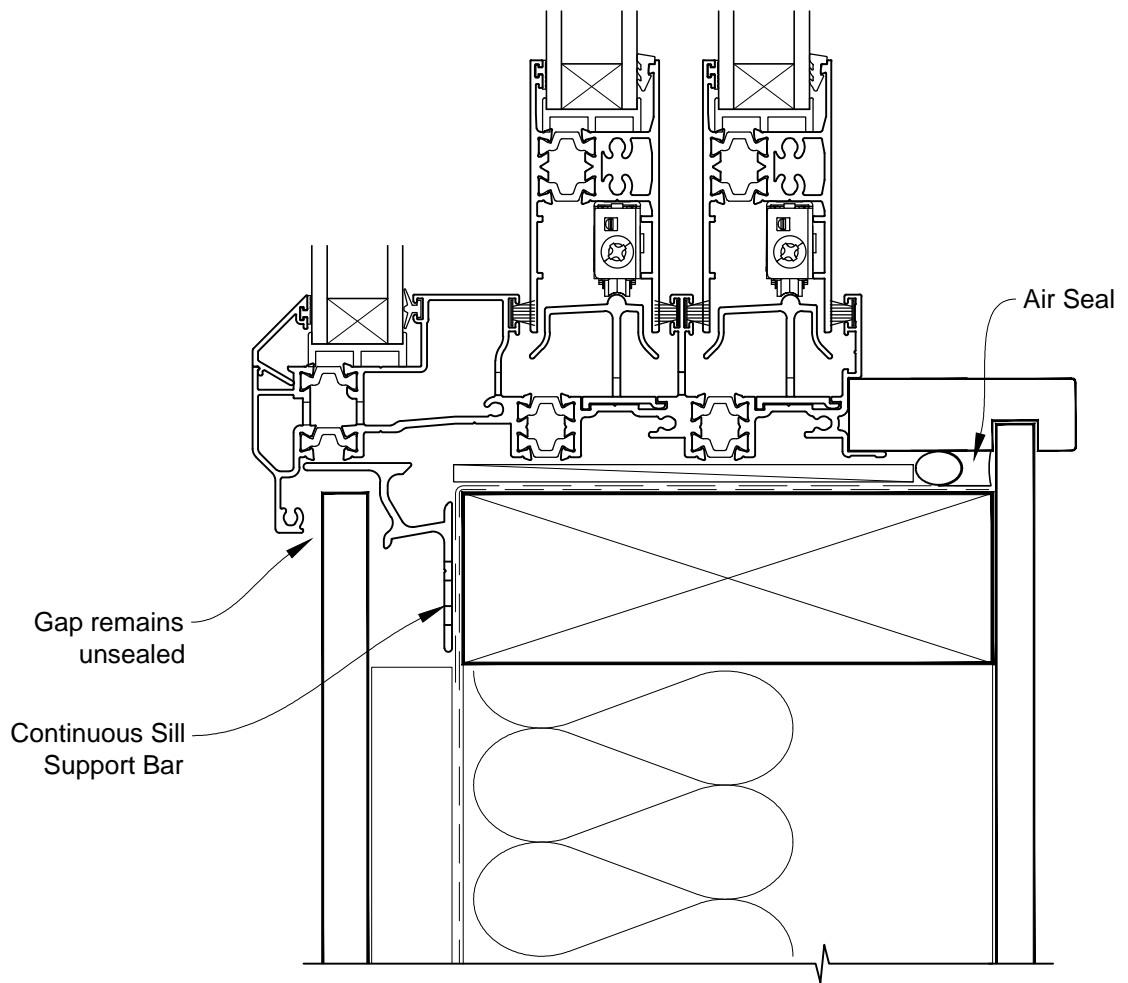

INSTALLATION DETAIL - VANTAGE RESIDENTIAL THERMAL HEART - MULTISLIDER WINDOW ON FLAT SHEET CAVITY CONSTRUCTION

Date: 01.03.14

Scale: 1:2

CAD Ref.: VTMWFS-CH

INSTALLATION DETAIL - VANTAGE RESIDENTIAL THERMAL HEART - MULTISLIDER WINDOW ON FLAT SHEET CAVITY CONSTRUCTION

Date: 01.03.14

Scale: 1:2

CAD Ref.: VTMWFS-CJ

INSTALLATION DETAIL - VANTAGE RESIDENTIAL THERMAL HEART - MULTISLIDER WINDOW ON FLAT SHEET CAVITY CONSTRUCTION

Date: 01.03.14

Scale: 1:2

CAD Ref.: VTMWFS-CS

INSTALLATION DETAIL - VANTAGE RESIDENTIAL THERMAL HEART - MULTISLIDER WINDOW ON FLAT SHEET CAVITY CONSTRUCTION