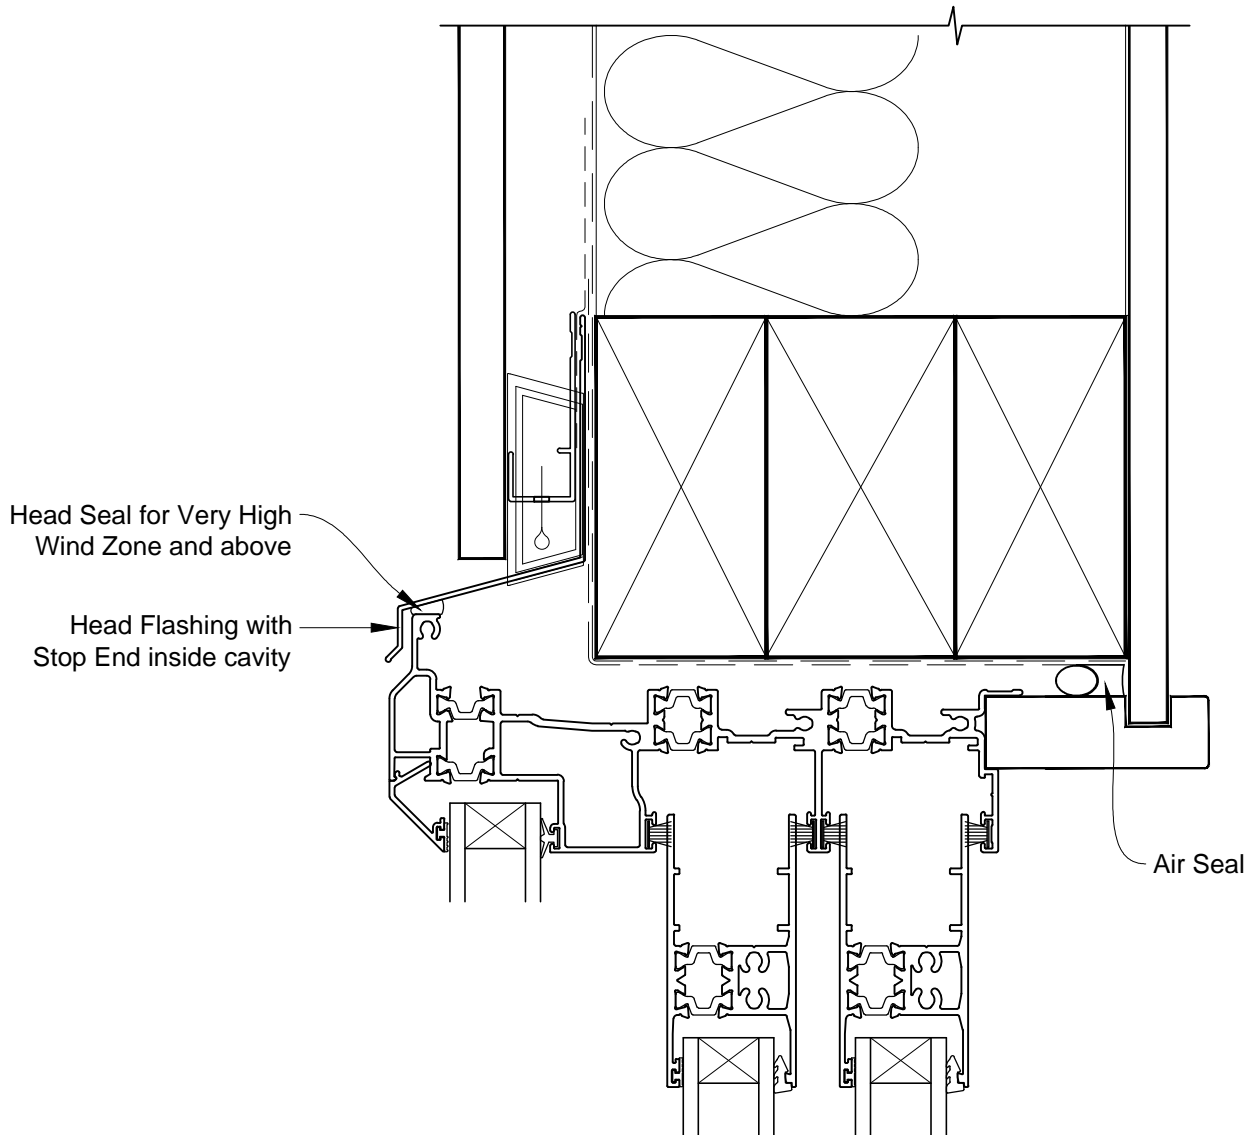

INSTALLATION DETAIL - VANTAGE RESIDENTIAL THERMAL HEART - MULTISLIDER WINDOW ON FLAT SHEET CAVITY CONSTRUCTION

Date: 01.03.14

Scale: 1:2

CAD Ref.: VTMWFS-CH

INSTALLATION DETAIL - VANTAGE RESIDENTIAL THERMAL HEART - MULTISLIDER WINDOW ON FLAT SHEET CAVITY CONSTRUCTION

Date: 01.03.14

Scale: 1:2

CAD Ref.: VTMWFS-CJ

INSTALLATION DETAIL - VANTAGE RESIDENTIAL THERMAL HEART - MULTISLIDER WINDOW ON FLAT SHEET CAVITY CONSTRUCTION

Date: 01.03.14

Scale: 1:2

CAD Ref.: VTMWFS-CS

INSTALLATION DETAIL - VANTAGE RESIDENTIAL THERMAL HEART - MULTISLIDER WINDOW ON FLAT SHEET CAVITY CONSTRUCTION