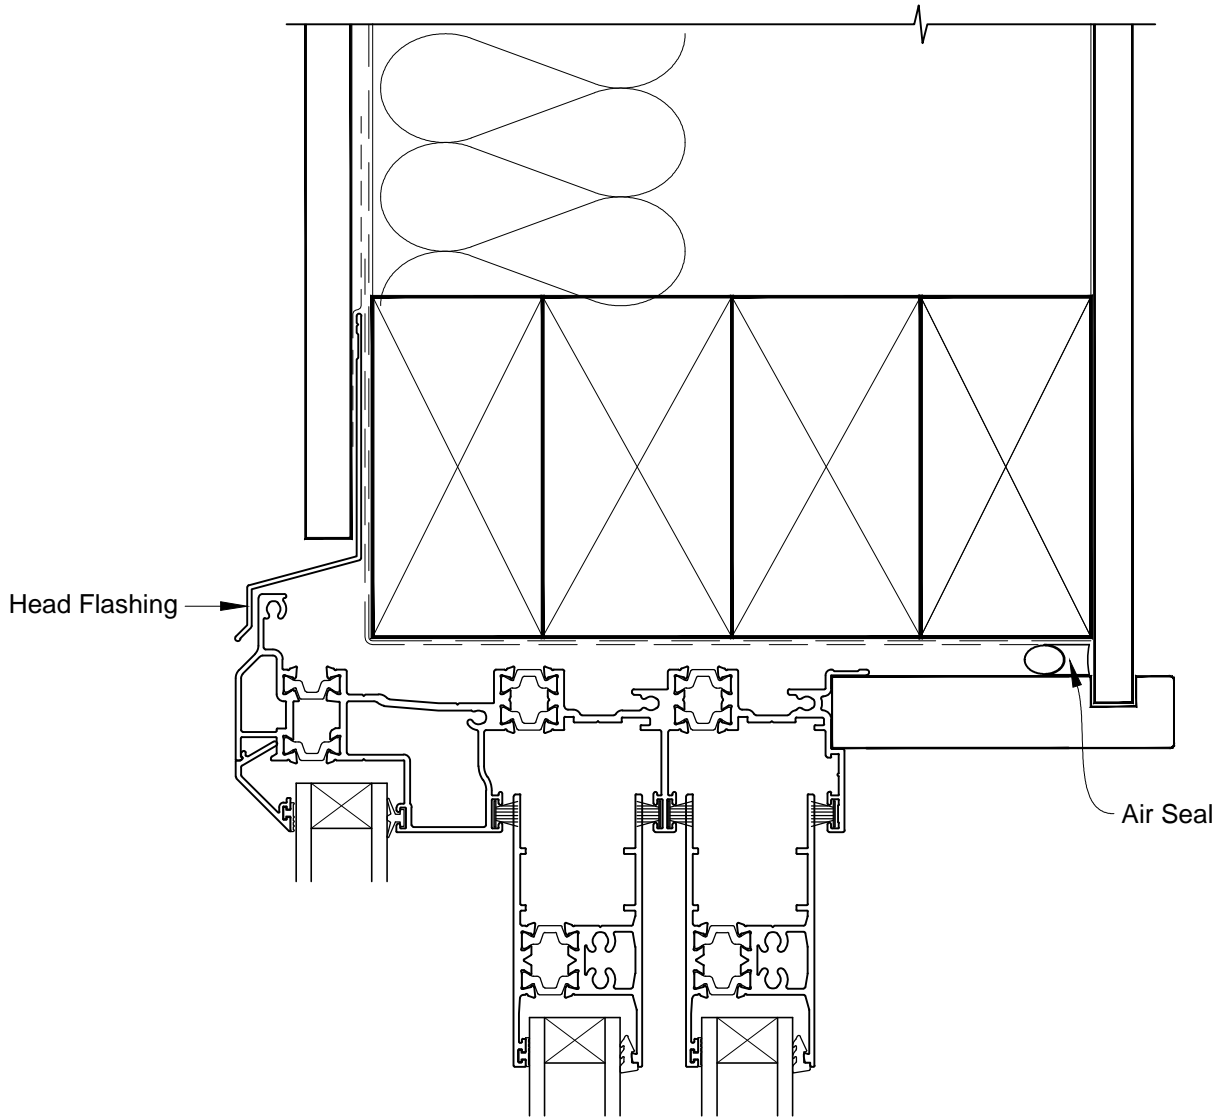

INSTALLATION DETAIL - VANTAGE RESIDENTIAL THERMAL HEART - MULTISLIDER WINDOW ON FLAT SHEET CAVITY CONSTRUCTION

Date: 01.03.14

Scale: 1:2

CAD Ref.: VTMWFS-CH

INSTALLATION DETAIL - VANTAGE RESIDENTIAL THERMAL HEART - MULTISLIDER WINDOW ON FLAT SHEET CAVITY CONSTRUCTION

Date: 01.03.14

Scale: 1:2

CAD Ref.: VTMWFS-CJ

INSTALLATION DETAIL - VANTAGE RESIDENTIAL THERMAL HEART - MULTISLIDER WINDOW ON FLAT SHEET CAVITY CONSTRUCTION

Date: 01.03.14

Scale: 1:2

CAD Ref.: VTMWFS-CS

INSTALLATION DETAIL - VANTAGE RESIDENTIAL THERMAL HEART - MULTISLIDER WINDOW ON FLAT SHEET CAVITY CONSTRUCTION

Date: 01.03.14

Scale: 1:2

CAD Ref.: VTMWFS-CS2

INSTALLATION DETAIL - VANTAGE RESIDENTIAL THERMAL HEART - MULTISLIDER WINDOW ON FLAT SHEET DIRECT FIXED CLADDING

Date: 01.03.14

Scale: 1:2

CAD Ref.: VTMWFS-DH

INSTALLATION DETAIL - VANTAGE RESIDENTIAL THERMAL HEART - MULTISLIDER WINDOW ON FLAT SHEET DIRECT FIXED CLADDING

Date: 01.03.14

Scale: 1:2

CAD Ref.: VTMWFS-DJ

**INSTALLATION DETAIL - VANTAGE RESIDENTIAL THERMAL
HEART - MULTISLIDER WINDOW ON FLAT SHEET
DIRECT FIXED CLADDING**

Date: 01.03.14

Scale: 1:2

CAD Ref.: VTMWFS-DS