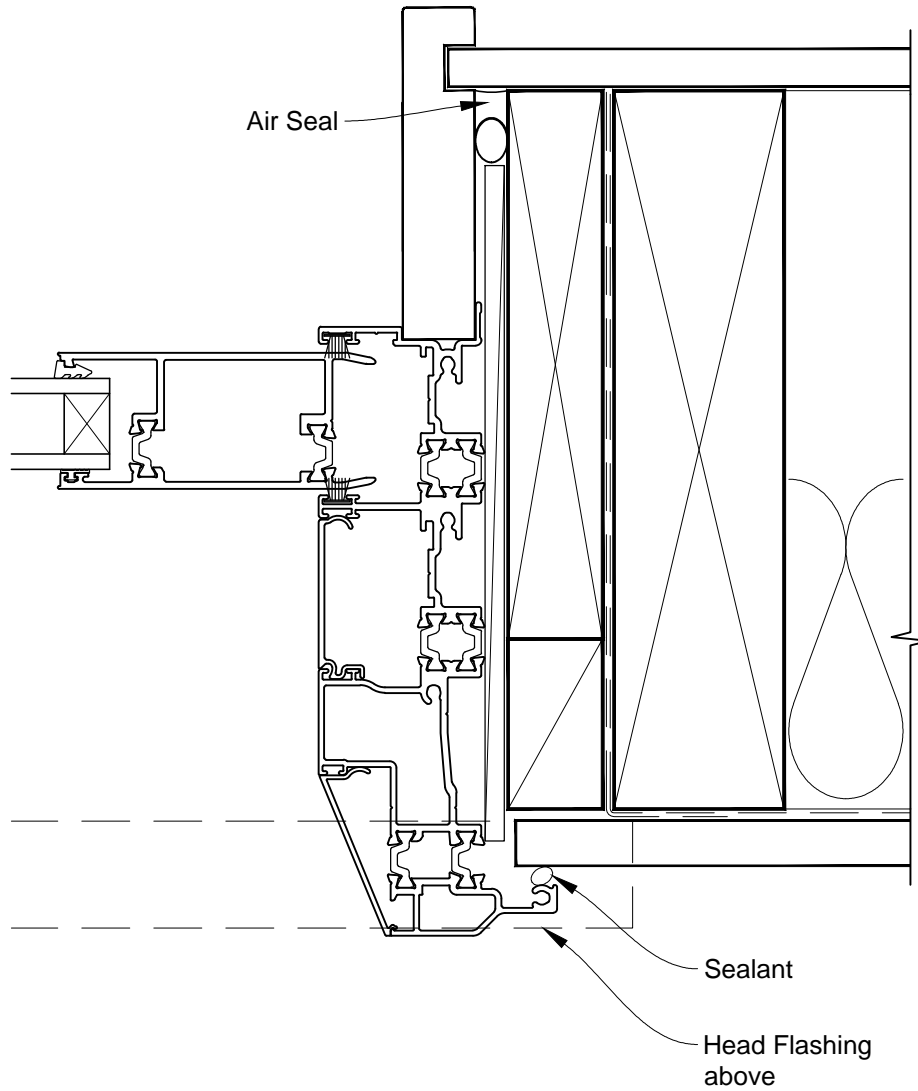

INSTALLATION DETAIL - VANTAGE RESIDENTIAL THERMAL HEART - MULTISLIDER WINDOW ON FLAT SHEET DIRECT FIXED CLADDING

Date: 01.03.14

Scale: 1:2

CAD Ref.: VTMWFS-DJ