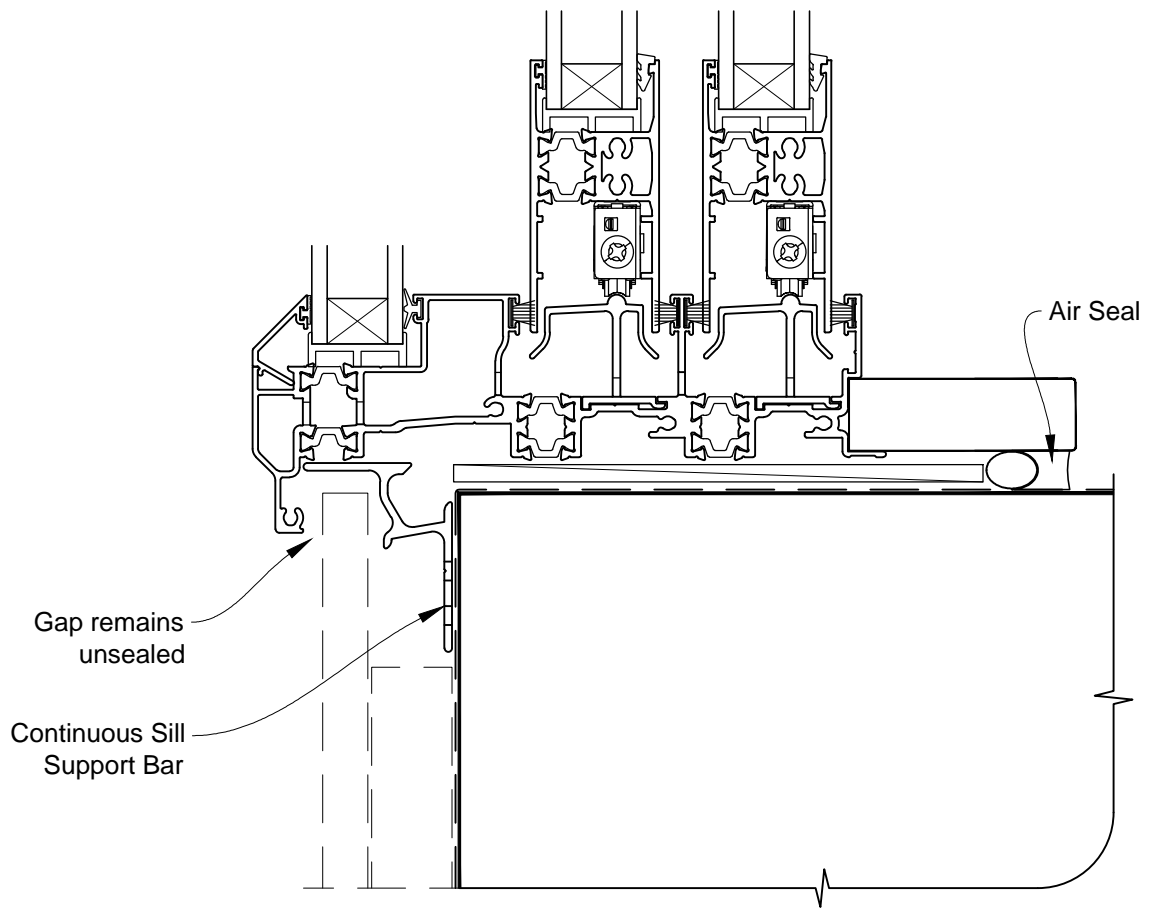

INSTALLATION DETAIL - VANTAGE RESIDENTIAL THERMAL HEART - MULTISLIDER WINDOW ON FLAT SHEET CAVITY CONSTRUCTION

Date: 01.03.14

Scale: 1:2

CAD Ref.: VTMWFS-CH

INSTALLATION DETAIL - VANTAGE RESIDENTIAL THERMAL HEART - MULTISLIDER WINDOW ON FLAT SHEET CAVITY CONSTRUCTION

Date: 01.03.14

Scale: 1:2

CAD Ref.: VTMWFS-CJ

INSTALLATION DETAIL - VANTAGE RESIDENTIAL THERMAL HEART - MULTISLIDER WINDOW ON FLAT SHEET CAVITY CONSTRUCTION

Date: 01.03.14

Scale: 1:2

CAD Ref.: VTMWFS-CS

INSTALLATION DETAIL - VANTAGE RESIDENTIAL THERMAL HEART - MULTISLIDER WINDOW ON FLAT SHEET CAVITY CONSTRUCTION

Date: 01.03.14

Scale: 1:2

CAD Ref.: VTMWFS-CS2

INSTALLATION DETAIL - VANTAGE RESIDENTIAL THERMAL HEART - MULTISLIDER WINDOW ON FLAT SHEET DIRECT FIXED CLADDING

Date: 01.03.14

Scale: 1:2

CAD Ref.: VTMWFS-DH

INSTALLATION DETAIL - VANTAGE RESIDENTIAL THERMAL HEART - MULTISLIDER WINDOW ON FLAT SHEET DIRECT FIXED CLADDING