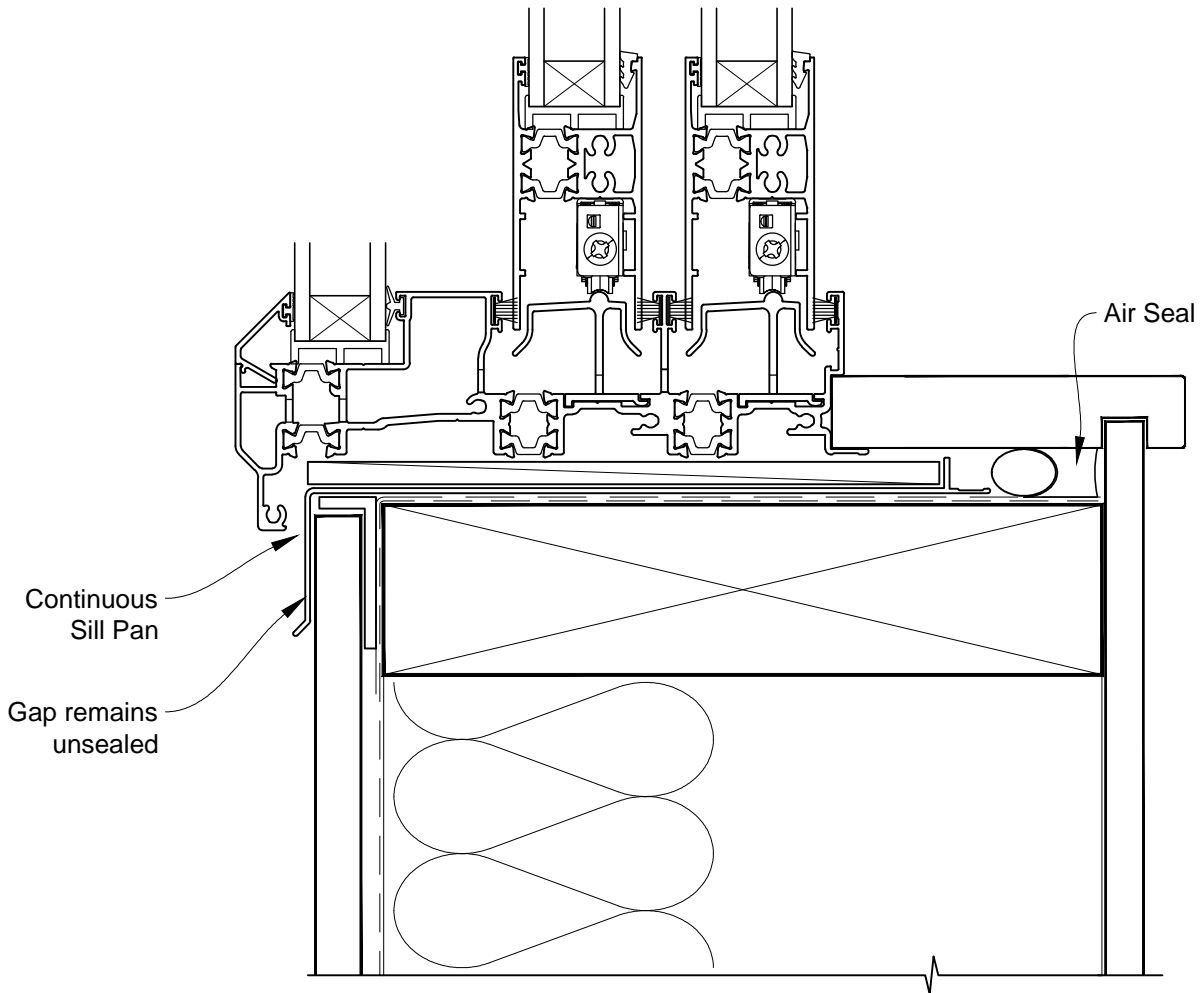

Date: 01.03.14

Scale: 1:2

CAD Ref.: VTMWFS-DJ

**INSTALLATION DETAIL - VANTAGE RESIDENTIAL THERMAL
HEART - MULTISLIDER WINDOW ON FLAT SHEET
DIRECT FIXED CLADDING**

Date: 01.03.14

Scale: 1:2

CAD Ref.: VTMWFS-DS