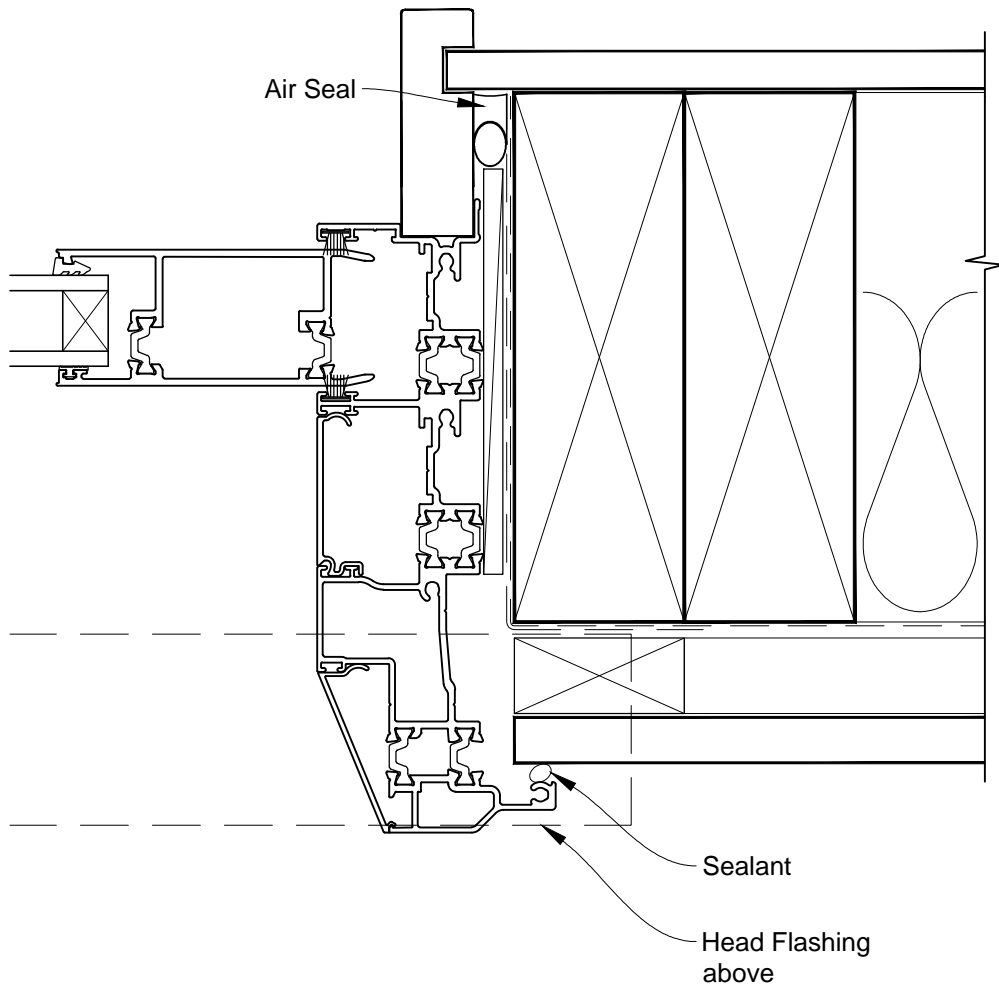

INSTALLATION DETAIL - VANTAGE RESIDENTIAL THERMAL HEART - MULTISLIDER WINDOW ON FLAT SHEET CAVITY CONSTRUCTION

Date: 01.03.14

Scale: 1:2

CAD Ref.: VTMWFS-CH

INSTALLATION DETAIL - VANTAGE RESIDENTIAL THERMAL HEART - MULTISLIDER WINDOW ON FLAT SHEET CAVITY CONSTRUCTION

Date: 01.03.14

Scale: 1:2

CAD Ref.: VTMWFS-CJ

INSTALLATION DETAIL - VANTAGE RESIDENTIAL THERMAL HEART - MULTISLIDER WINDOW ON FLAT SHEET CAVITY CONSTRUCTION

Date: 01.03.14

Scale: 1:2

CAD Ref.: VTMWFS-CS

INSTALLATION DETAIL - VANTAGE RESIDENTIAL THERMAL HEART - MULTISLIDER WINDOW ON FLAT SHEET CAVITY CONSTRUCTION

Date: 01.03.14

Scale: 1:2

CAD Ref.: VTMWFS-CS2

INSTALLATION DETAIL - VANTAGE RESIDENTIAL THERMAL HEART - MULTISLIDER WINDOW ON FLAT SHEET DIRECT FIXED CLADDING

Date: 01.03.14

Scale: 1:2

CAD Ref.: VTMWFS-DH

INSTALLATION DETAIL - VANTAGE RESIDENTIAL THERMAL HEART - MULTISLIDER WINDOW ON FLAT SHEET DIRECT FIXED CLADDING