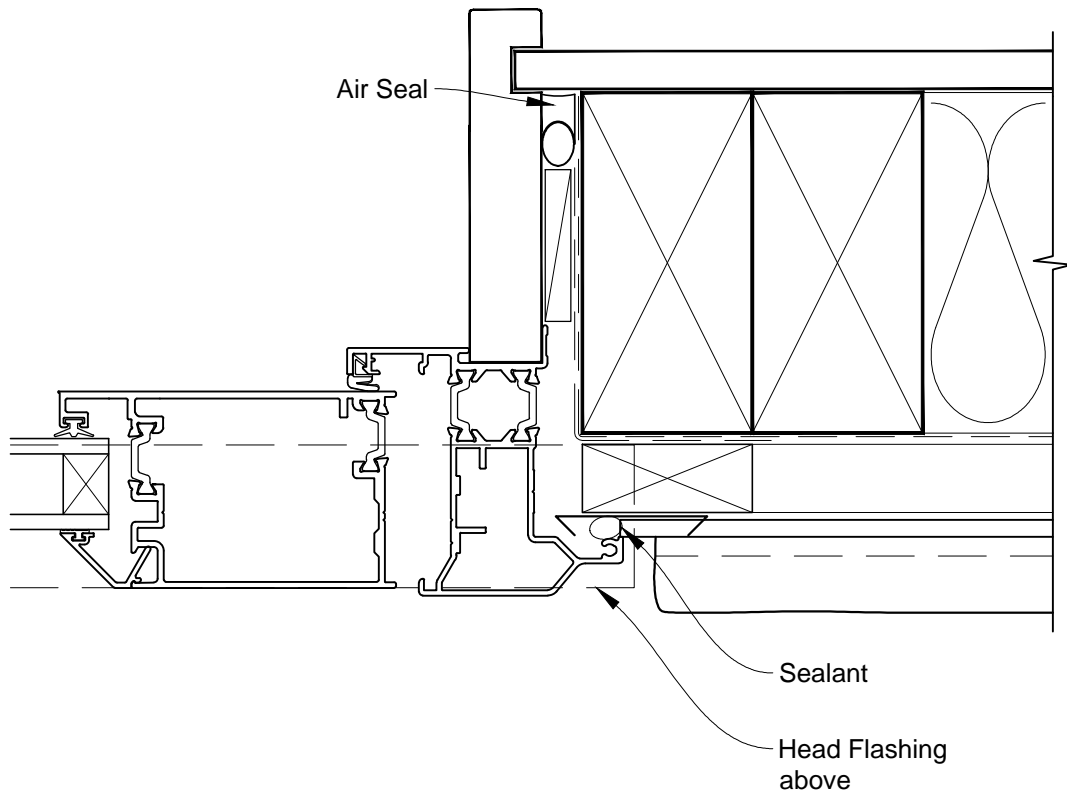

INSTALLATION DETAIL - VANTAGE RESIDENTIAL THERMAL HEART - HINGED DOOR OPEN OUT ON STUCCO CAVITY CONSTRUCTION

Date: 01.03.14

Scale: 1:2

CAD Ref.: VTHOST-CH

INSTALLATION DETAIL - VANTAGE RESIDENTIAL THERMAL HEART - HINGED DOOR OPEN OUT ON STUCCO CAVITY CONSTRUCTION

Date: 01.03.14

Scale: 1:2

CAD Ref.: VTHOST-CJ

INSTALLATION DETAIL - VANTAGE RESIDENTIAL THERMAL HEART - HINGED DOOR OPEN OUT ON STUCCO CAVITY CONSTRUCTION

Date: 01.03.14

Scale: 1:2

CAD Ref.: VTHOST-CS