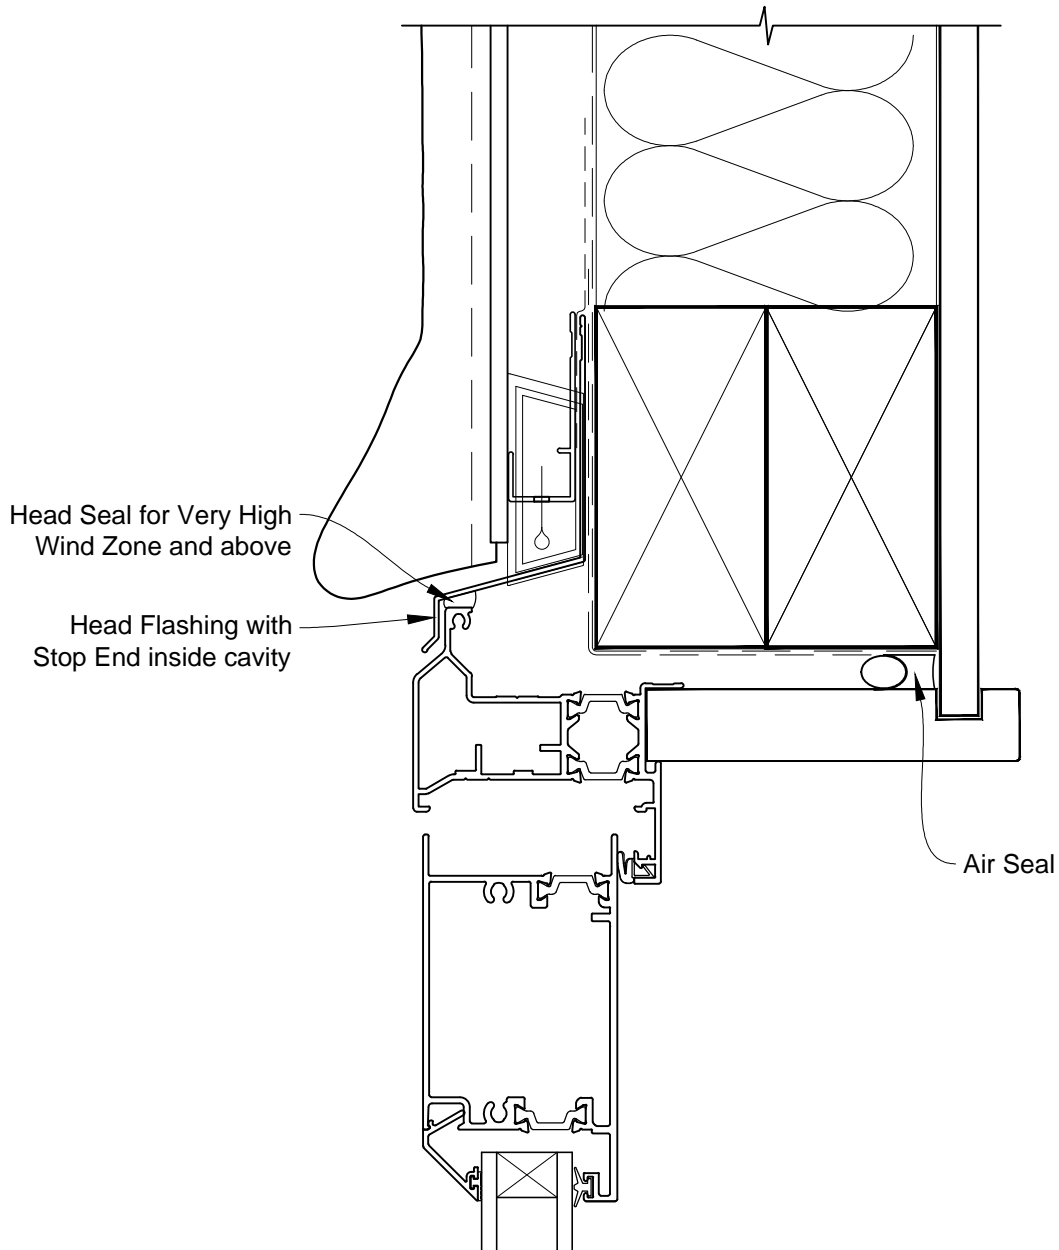

INSTALLATION DETAIL - VANTAGE RESIDENTIAL THERMAL HEART - HINGED DOOR OPEN OUT ON STUCCO CAVITY CONSTRUCTION

Date: 01.03.14

Scale: 1:2

CAD Ref.: VTHOST-CH

INSTALLATION DETAIL - VANTAGE RESIDENTIAL THERMAL HEART - HINGED DOOR OPEN OUT ON STUCCO CAVITY CONSTRUCTION

Date: 01.03.14

Scale: 1:2

CAD Ref.: VTHOST-CJ

INSTALLATION DETAIL - VANTAGE RESIDENTIAL THERMAL HEART - HINGED DOOR OPEN OUT ON STUCCO CAVITY CONSTRUCTION

Date: 01.03.14

Scale: 1:2

CAD Ref.: VTHOST-CS