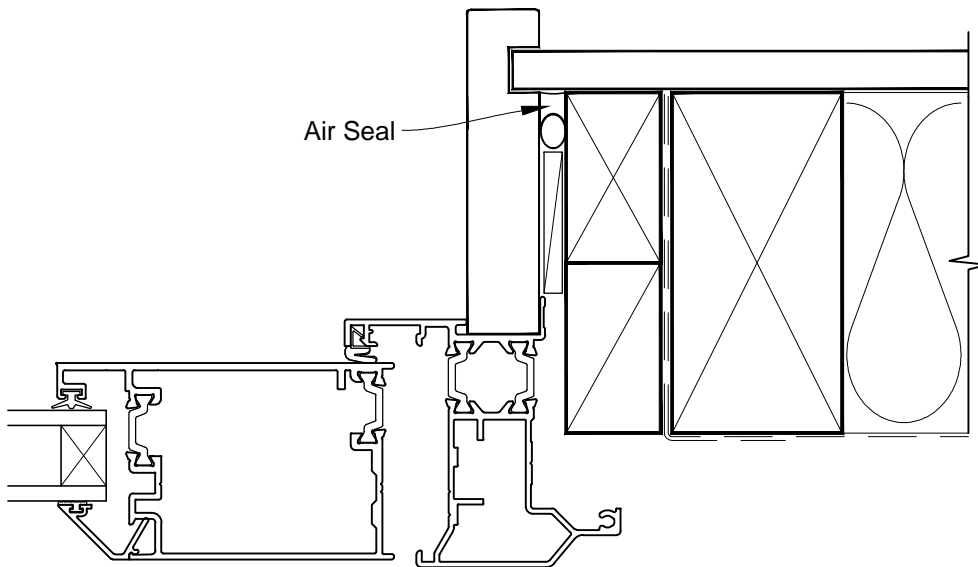

Date: 01.03.14

Scale: 1:2

CAD Ref.: VTHONC-DH

**INSTALLATION DETAIL - VANTAGE RESIDENTIAL THERMAL
HEART - HINGED DOOR OPEN OUT ON NO CLADDING
DIRECT FIXED CLADDING**

Date: 01.03.14

Scale: 1:2

CAD Ref.: VTHONC-DJ

**INSTALLATION DETAIL - VANTAGE RESIDENTIAL THERMAL
HEART - HINGED DOOR OPEN OUT ON NO CLADDING
DIRECT FIXED CLADDING**

Date: 01.03.14

Scale: 1:2

CAD Ref.: VTHONC-DS