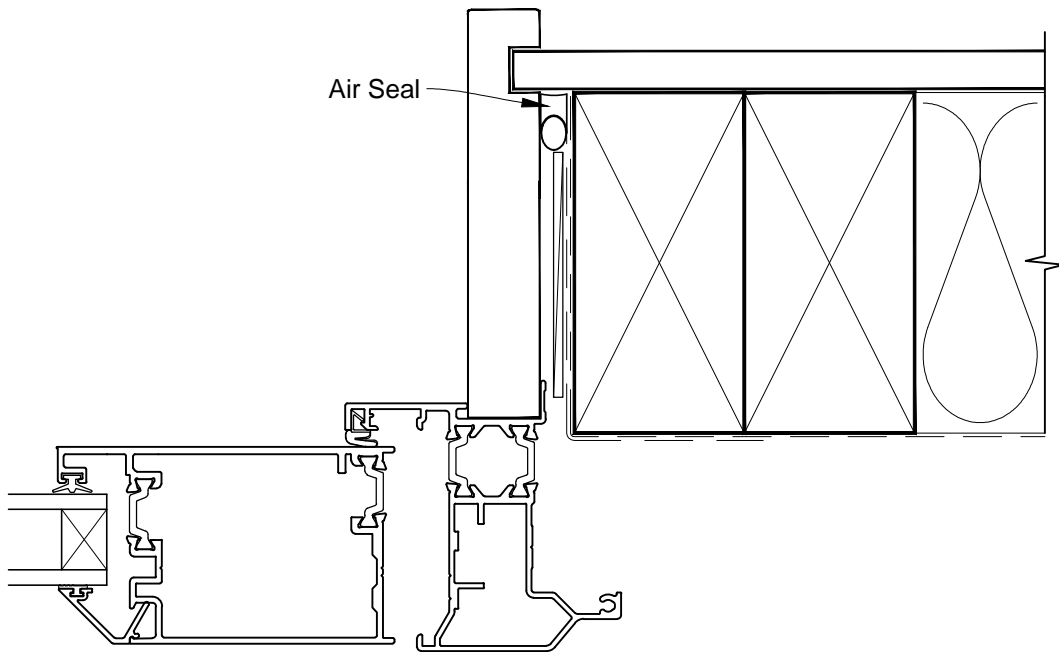

INSTALLATION DETAIL - VANTAGE RESIDENTIAL THERMAL HEART - HINGED DOOR OPEN OUT ON NO CLADDING CAVITY CONSTRUCTION

Date: 01.03.14

Scale: 1:2

CAD Ref.: VTHONC-CH

INSTALLATION DETAIL - VANTAGE RESIDENTIAL THERMAL HEART - HINGED DOOR OPEN OUT ON NO CLADDING CAVITY CONSTRUCTION

Date: 01.03.14

Scale: 1:2

CAD Ref.: VTHONC-CJ

INSTALLATION DETAIL - VANTAGE RESIDENTIAL THERMAL HEART - HINGED DOOR OPEN OUT ON NO CLADDING CAVITY CONSTRUCTION

Date: 01.03.14

Scale: 1:2

CAD Ref.: VTHONC-CS

INSTALLATION DETAIL - VANTAGE RESIDENTIAL THERMAL HEART - HINGED DOOR OPEN OUT ON NO CLADDING DIRECT FIXED CLADDING