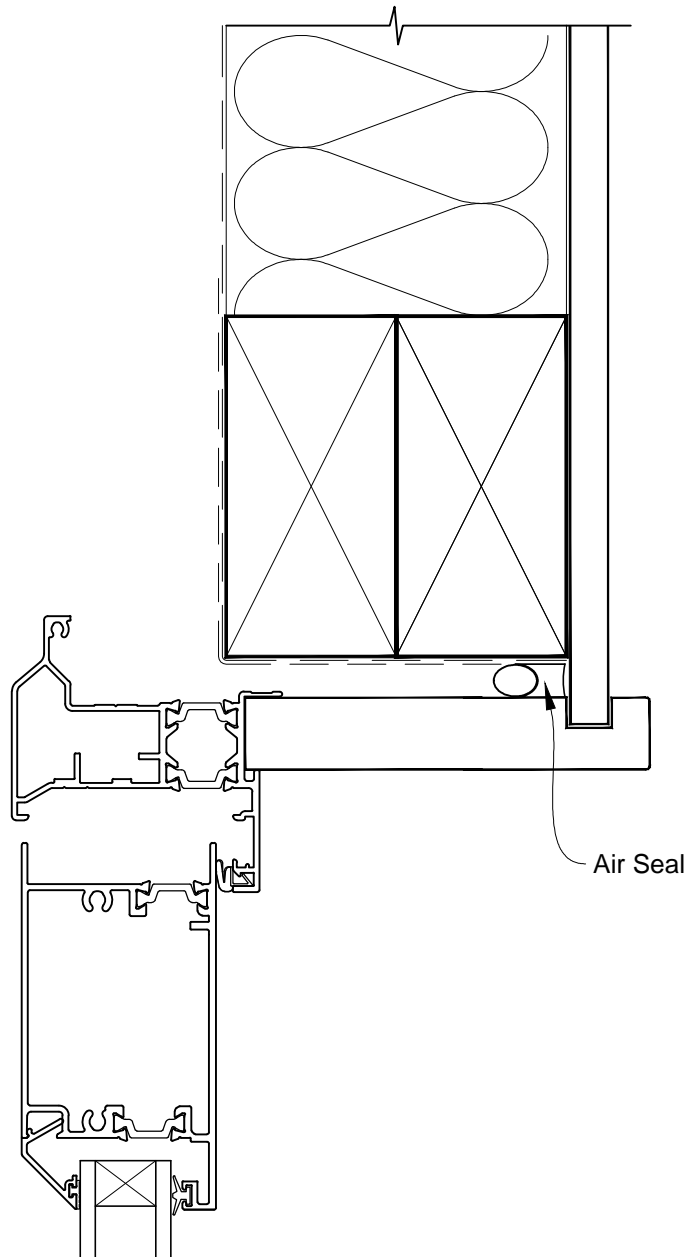

INSTALLATION DETAIL - VANTAGE RESIDENTIAL THERMAL HEART - HINGED DOOR OPEN OUT ON NO CLADDING CAVITY CONSTRUCTION

Date: 01.03.14

Scale: 1:2

CAD Ref.: VTHONC-CH

INSTALLATION DETAIL - VANTAGE RESIDENTIAL THERMAL HEART - HINGED DOOR OPEN OUT ON NO CLADDING CAVITY CONSTRUCTION

Date: 01.03.14

Scale: 1:2

CAD Ref.: VTHONC-CJ

INSTALLATION DETAIL - VANTAGE RESIDENTIAL THERMAL HEART - HINGED DOOR OPEN OUT ON NO CLADDING CAVITY CONSTRUCTION

Date: 01.03.14

Scale: 1:2

CAD Ref.: VTHONC-CS

INSTALLATION DETAIL - VANTAGE RESIDENTIAL THERMAL HEART - HINGED DOOR OPEN OUT ON NO CLADDING DIRECT FIXED CLADDING