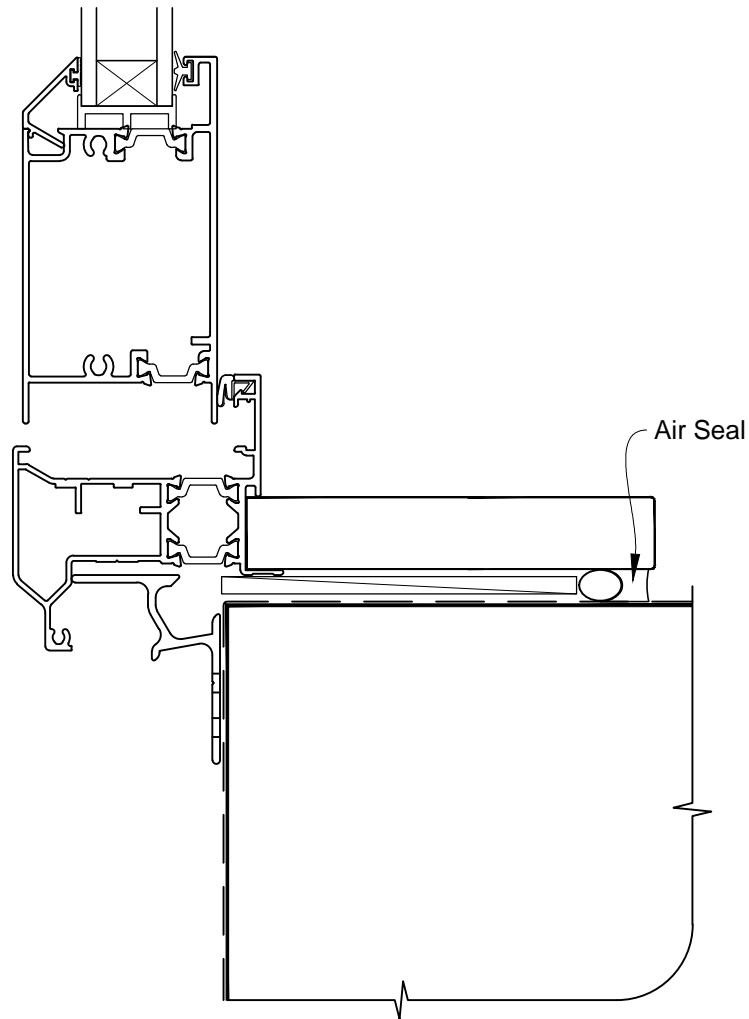

Date: 01.03.14

Scale: 1:2

CAD Ref.: VTHONC-CJ

INSTALLATION DETAIL - VANTAGE RESIDENTIAL THERMAL HEART - HINGED DOOR OPEN OUT ON NO CLADDING CAVITY CONSTRUCTION

Date: 01.03.14

Scale: 1:2

CAD Ref.: VTHONC-CS

INSTALLATION DETAIL - VANTAGE RESIDENTIAL THERMAL HEART - HINGED DOOR OPEN OUT ON NO CLADDING DIRECT FIXED CLADDING