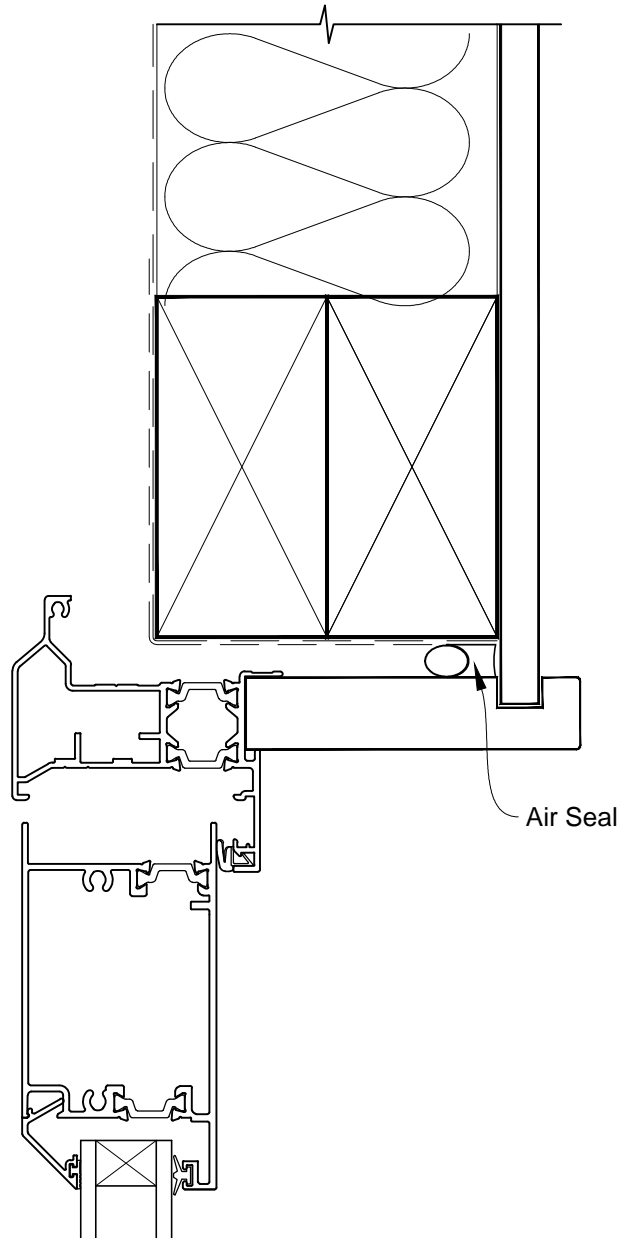

INSTALLATION DETAIL - VANTAGE RESIDENTIAL THERMAL HEART - HINGED DOOR OPEN OUT ON NO CLADDING DIRECT FIXED CLADDING

Date: 01.03.14

Scale: 1:2

CAD Ref.: VTHONC-DH