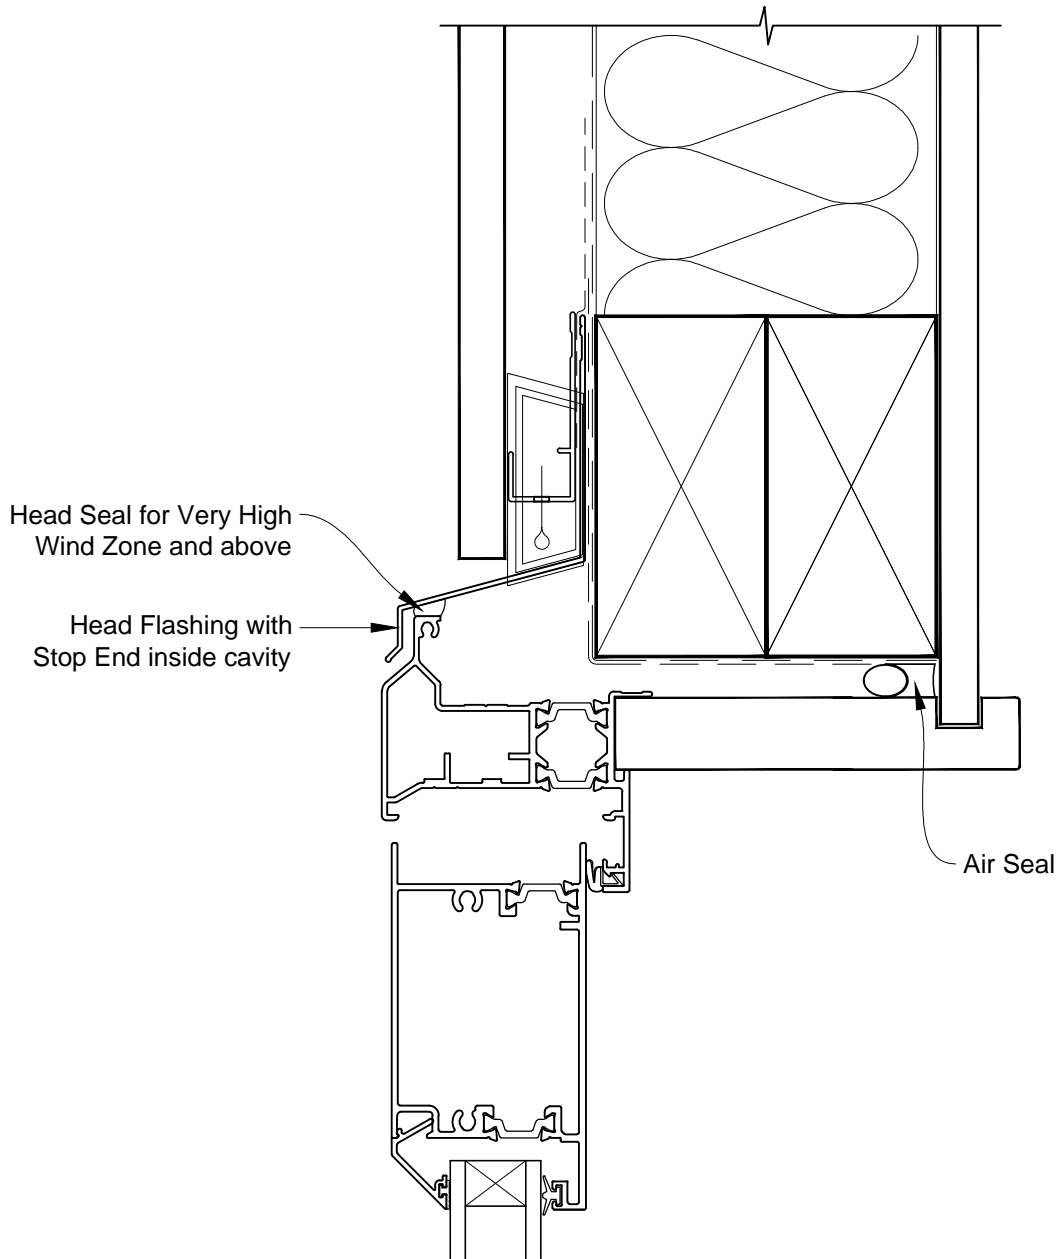

INSTALLATION DETAIL - VANTAGE RESIDENTIAL THERMAL HEART - HINGED DOOR OPEN OUT ON FLAT SHEET CAVITY CONSTRUCTION

Date: 01.03.14

Scale: 1:2

CAD Ref.: VTHOFS-CH

INSTALLATION DETAIL - VANTAGE RESIDENTIAL THERMAL HEART - HINGED DOOR OPEN OUT ON FLAT SHEET CAVITY CONSTRUCTION

Date: 01.03.14

Scale: 1:2

CAD Ref.: VTHOFS-CJ

INSTALLATION DETAIL - VANTAGE RESIDENTIAL THERMAL HEART - HINGED DOOR OPEN OUT ON FLAT SHEET CAVITY CONSTRUCTION

Date: 01.03.14

Scale: 1:2

CAD Ref.: VTHOFS-CS

INSTALLATION DETAIL - VANTAGE RESIDENTIAL THERMAL HEART - HINGED DOOR OPEN OUT ON FLAT SHEET DIRECT FIXED CLADDING