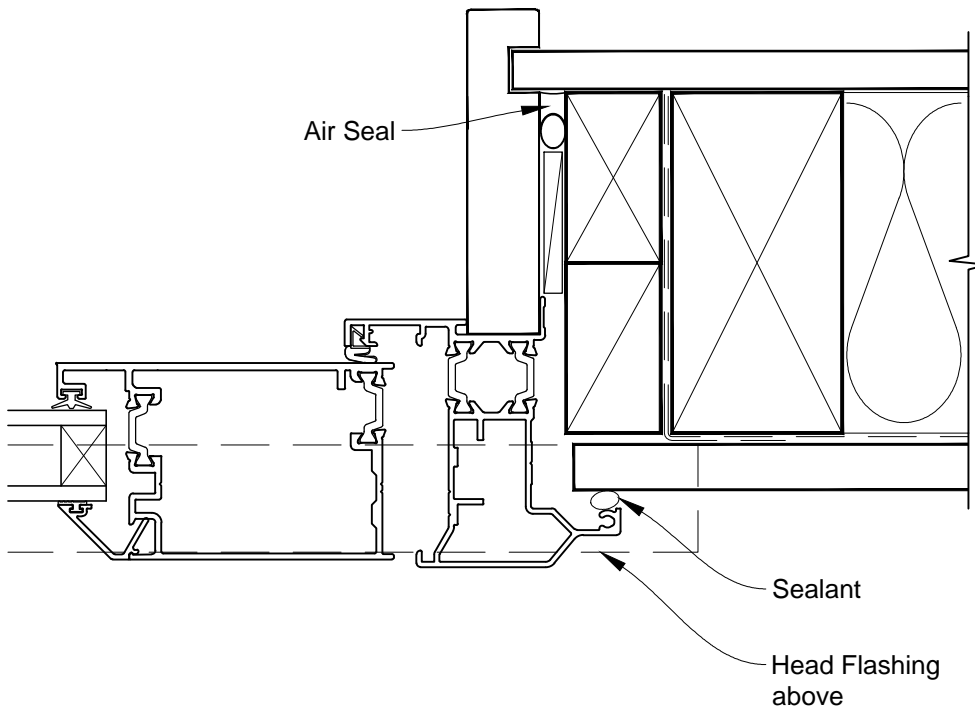

Date: 01.03.14

Scale: 1:2

CAD Ref.: VTHOFS-DH

INSTALLATION DETAIL - VANTAGE RESIDENTIAL THERMAL HEART - HINGED DOOR OPEN OUT ON FLAT SHEET DIRECT FIXED CLADDING

Date: 01.03.14

Scale: 1:2

CAD Ref.: VTHOFS-DJ

INSTALLATION DETAIL - VANTAGE RESIDENTIAL THERMAL HEART - HINGED DOOR OPEN OUT ON FLAT SHEET DIRECT FIXED CLADDING

Date: 01.03.14

Scale: 1:2

CAD Ref.: VTHOFS-DS