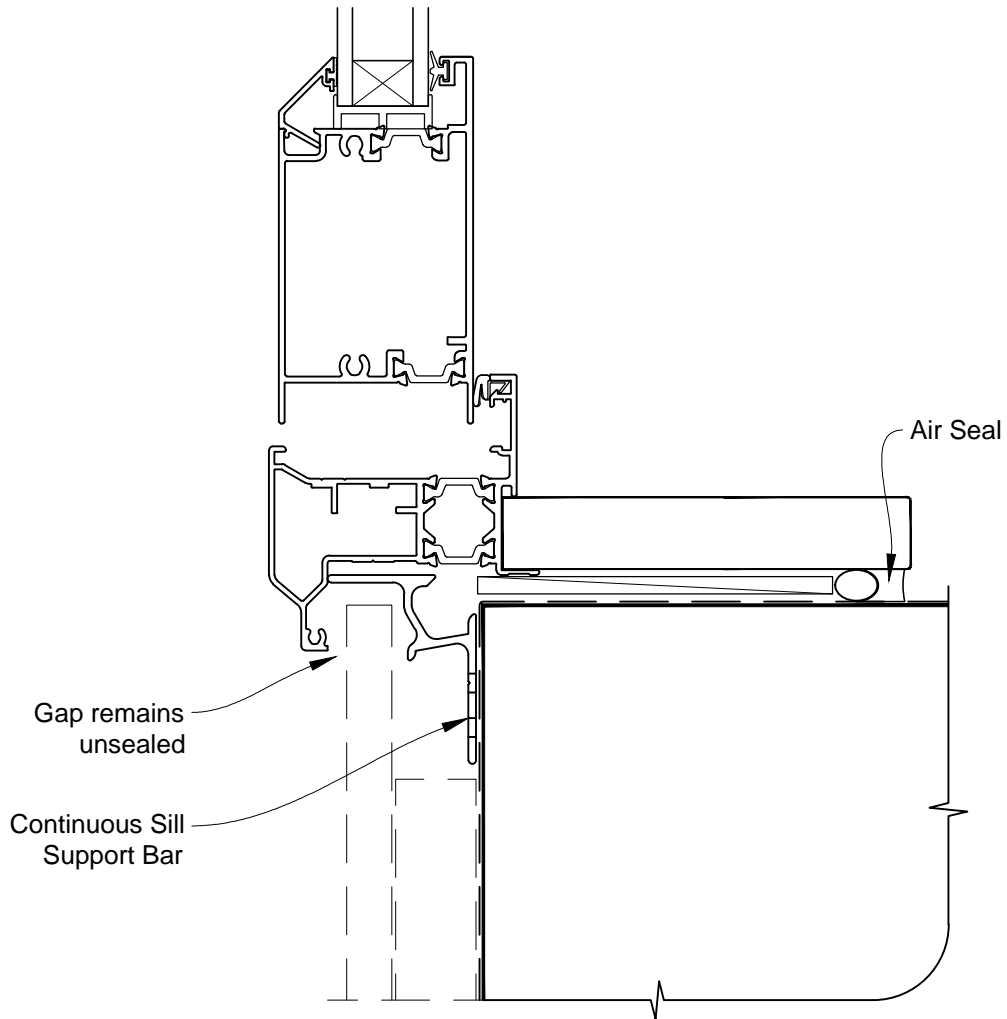

Date: 01.03.14

Scale: 1:2

CAD Ref.: VTHOFS-CJ

INSTALLATION DETAIL - VANTAGE RESIDENTIAL THERMAL HEART - HINGED DOOR OPEN OUT ON FLAT SHEET CAVITY CONSTRUCTION

Date: 01.03.14

Scale: 1:2

CAD Ref.: VTHOFS-CS

INSTALLATION DETAIL - VANTAGE RESIDENTIAL THERMAL HEART - HINGED DOOR OPEN OUT ON FLAT SHEET DIRECT FIXED CLADDING