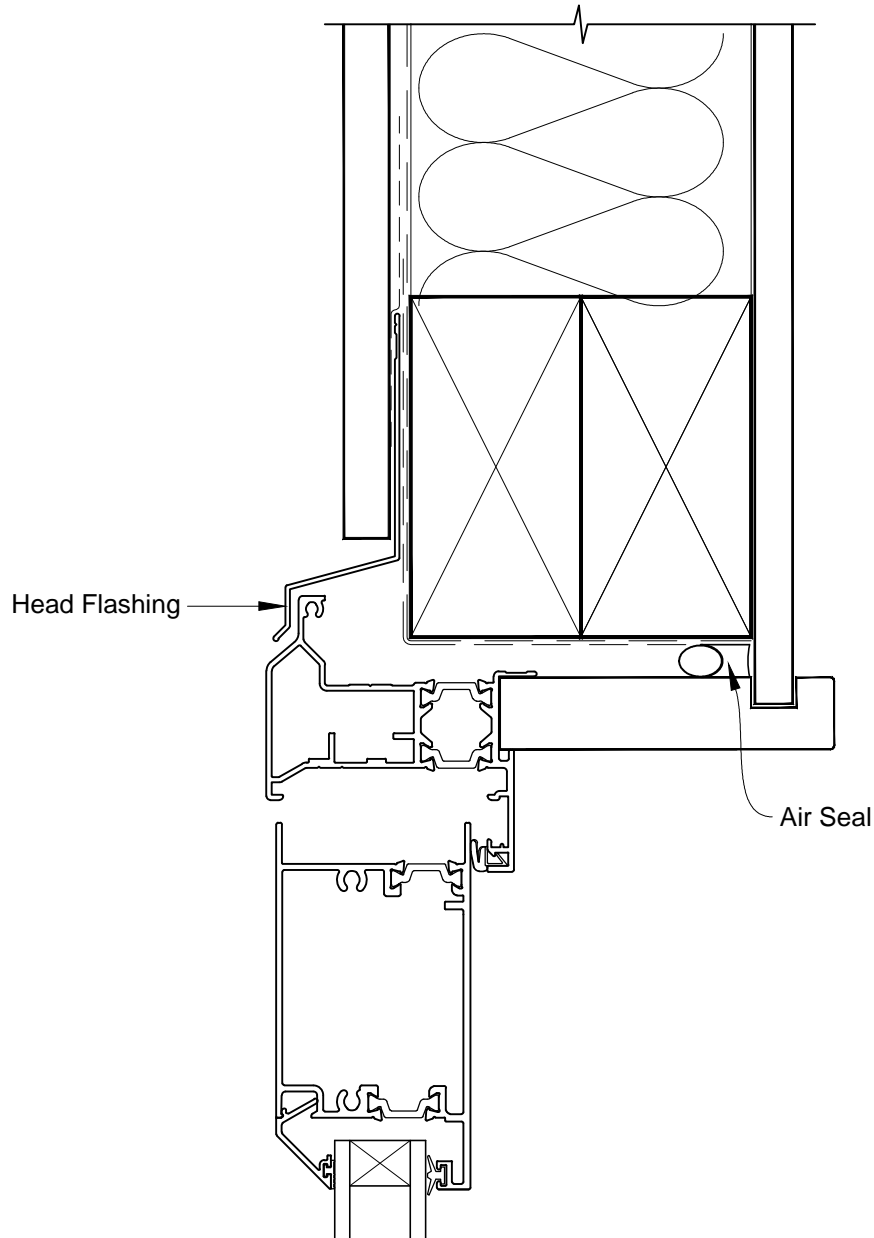

Date: 01.03.14

Scale: 1:2

CAD Ref.: VTHOFS-CJ

INSTALLATION DETAIL - VANTAGE RESIDENTIAL THERMAL HEART - HINGED DOOR OPEN OUT ON FLAT SHEET CAVITY CONSTRUCTION

Date: 01.03.14

Scale: 1:2

CAD Ref.: VTHOFS-CS

INSTALLATION DETAIL - VANTAGE RESIDENTIAL THERMAL HEART - HINGED DOOR OPEN OUT ON FLAT SHEET DIRECT FIXED CLADDING

Date: 01.03.14

Scale: 1:2

CAD Ref.: VTHOFS-DH

INSTALLATION DETAIL - VANTAGE RESIDENTIAL THERMAL HEART - HINGED DOOR OPEN OUT ON FLAT SHEET DIRECT FIXED CLADDING

Date: 01.03.14

Scale: 1:2

CAD Ref.: VTHOFS-DJ