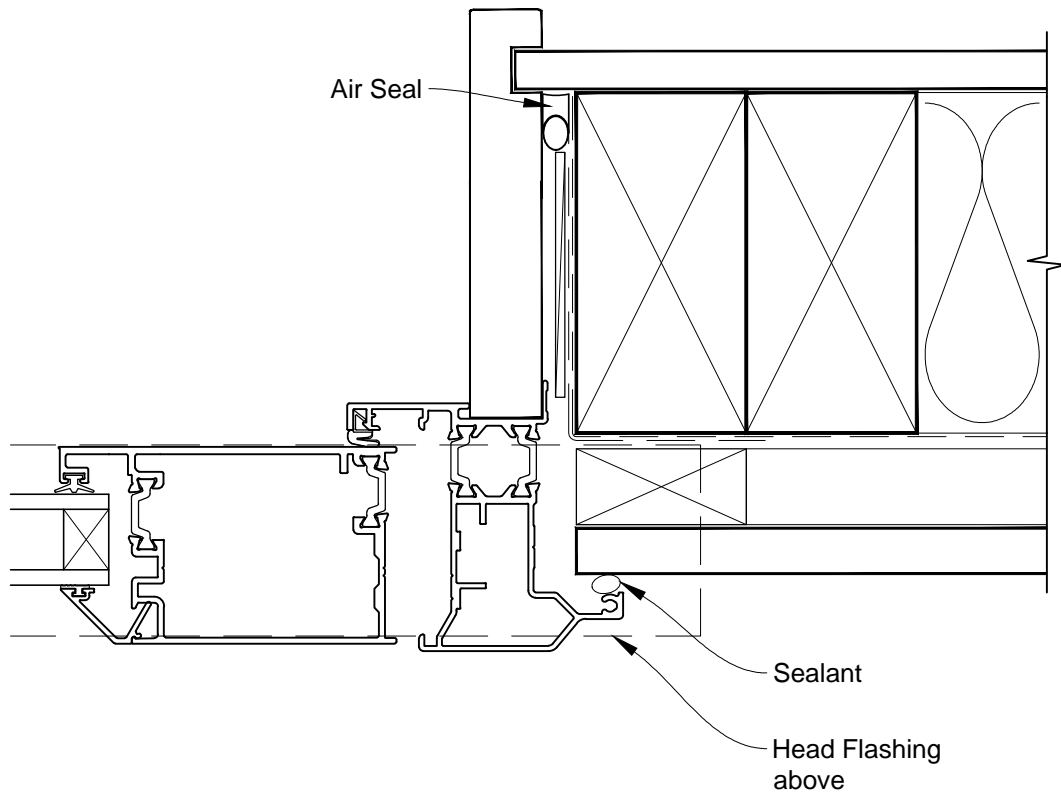

INSTALLATION DETAIL - VANTAGE RESIDENTIAL THERMAL HEART - HINGED DOOR OPEN OUT ON FLAT SHEET CAVITY CONSTRUCTION

Date: 01.03.14

Scale: 1:2

CAD Ref.: VTHOFS-CH

INSTALLATION DETAIL - VANTAGE RESIDENTIAL THERMAL HEART - HINGED DOOR OPEN OUT ON FLAT SHEET CAVITY CONSTRUCTION

Date: 01.03.14

Scale: 1:2

CAD Ref.: VTHOFS-CJ

INSTALLATION DETAIL - VANTAGE RESIDENTIAL THERMAL HEART - HINGED DOOR OPEN OUT ON FLAT SHEET CAVITY CONSTRUCTION

Date: 01.03.14

Scale: 1:2

CAD Ref.: VTHOFS-CS

INSTALLATION DETAIL - VANTAGE RESIDENTIAL THERMAL HEART - HINGED DOOR OPEN OUT ON FLAT SHEET DIRECT FIXED CLADDING