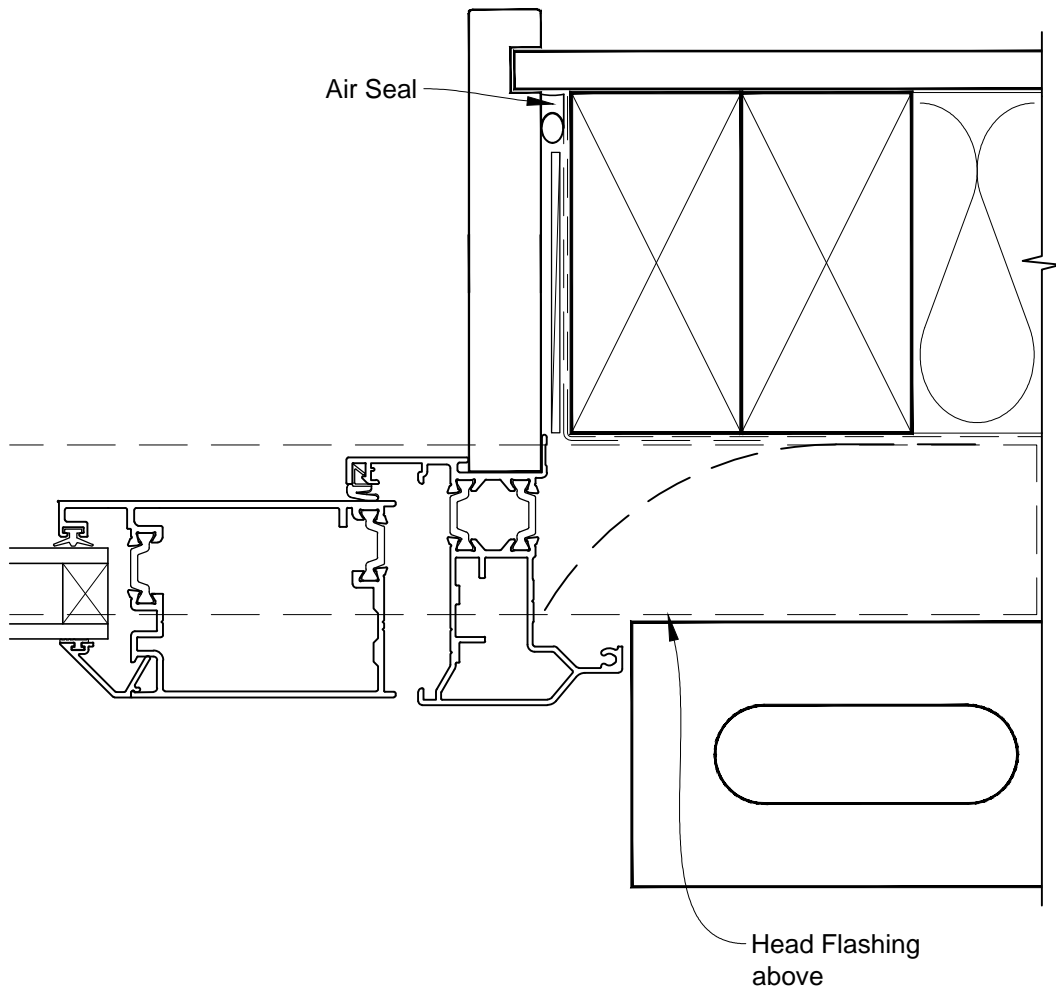

INSTALLATION DETAIL - VANTAGE RESIDENTIAL THERMAL HEART - HINGED DOOR OPEN OUT DOOR ON BRICK VENEER CAVITY CONSTRUCTION

Date: 01.03.14

Scale: 1:2

CAD Ref.: VTHOBV-CH

INSTALLATION DETAIL - VANTAGE RESIDENTIAL THERMAL HEART - HINGED DOOR OPEN OUT DOOR ON BRICK VENEER CAVITY CONSTRUCTION

Date: 01.03.14

Scale: 1:2

CAD Ref.: VTHOBV-CJ

INSTALLATION DETAIL - VANTAGE RESIDENTIAL THERMAL HEART - HINGED DOOR OPEN OUT DOOR ON BRICK VENEER CAVITY CONSTRUCTION

Date: 01.03.14

Scale: 1:2

CAD Ref.: VTHOBV-CS