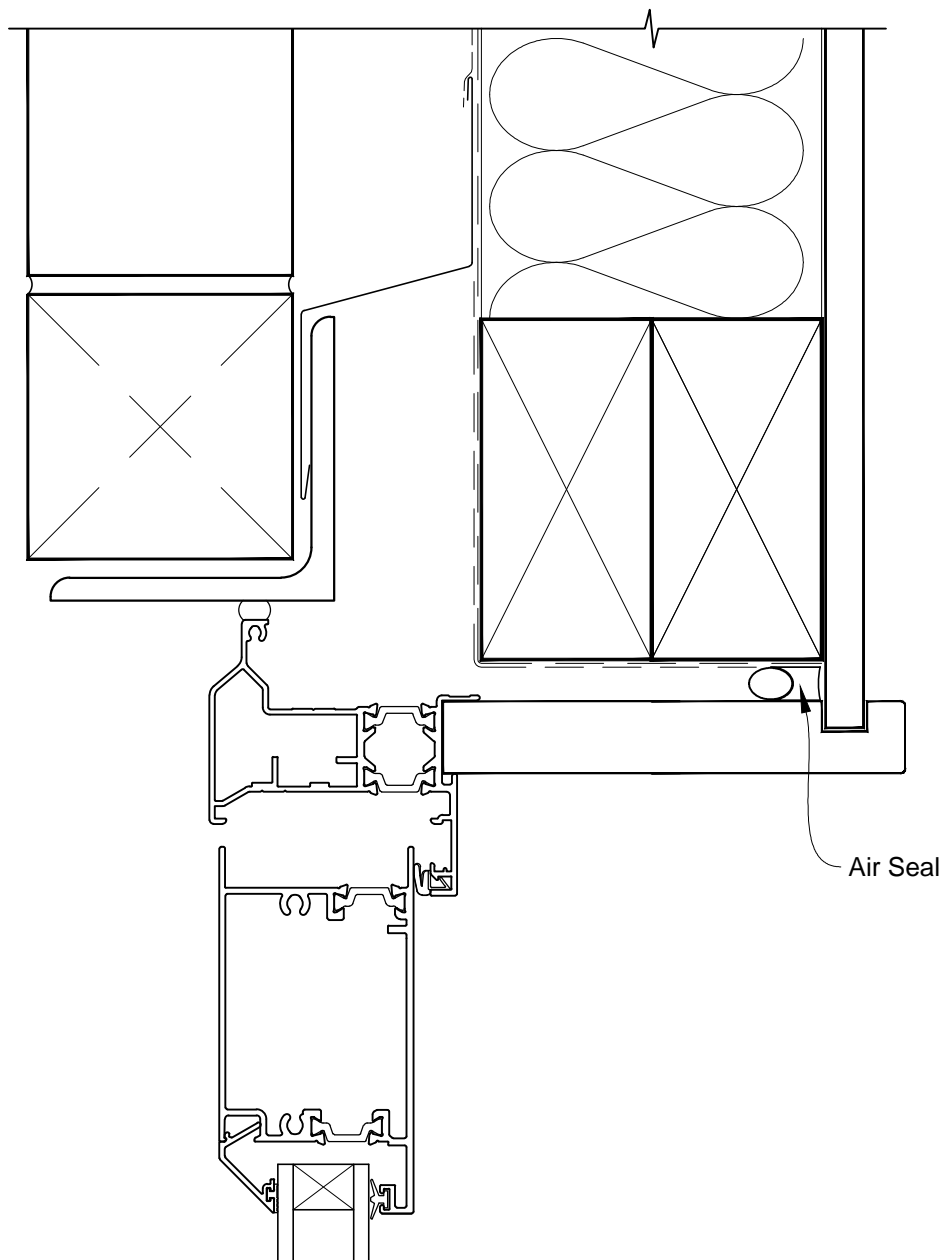

INSTALLATION DETAIL - VANTAGE RESIDENTIAL THERMAL HEART - HINGED DOOR OPEN OUT DOOR ON BRICK VENEER CAVITY CONSTRUCTION

Date: 01.03.14

Scale: 1:2

CAD Ref.: VTHOBV-CH

INSTALLATION DETAIL - VANTAGE RESIDENTIAL THERMAL HEART - HINGED DOOR OPEN OUT DOOR ON BRICK VENEER CAVITY CONSTRUCTION

Date: 01.03.14

Scale: 1:2

CAD Ref.: VTHOBV-CJ

INSTALLATION DETAIL - VANTAGE RESIDENTIAL THERMAL HEART - HINGED DOOR OPEN OUT DOOR ON BRICK VENEER CAVITY CONSTRUCTION

Date: 01.03.14

Scale: 1:2

CAD Ref.: VTHOBV-CS