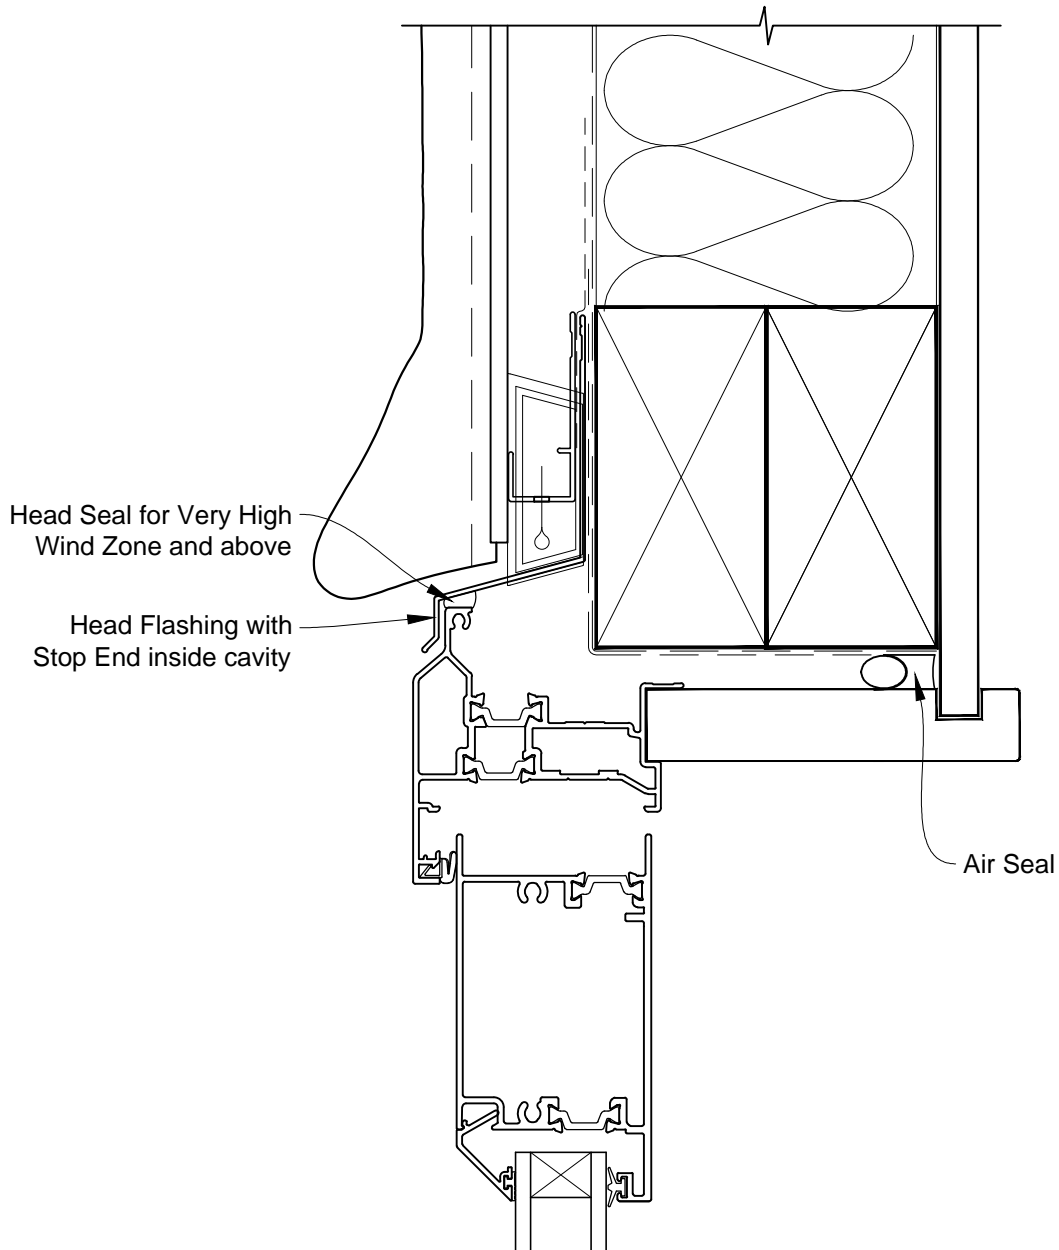

INSTALLATION DETAIL - VANTAGE RESIDENTIAL THERMAL HEART - HINGED DOOR OPEN IN ON STUCCO CAVITY CONSTRUCTION

Date: 01.03.14

Scale: 1:2

CAD Ref.: VTHIST-CH

INSTALLATION DETAIL - VANTAGE RESIDENTIAL THERMAL HEART - HINGED DOOR OPEN IN ON STUCCO CAVITY CONSTRUCTION

Date: 01.03.14

Scale: 1:2

CAD Ref.: VTHIST-CJ

INSTALLATION DETAIL - VANTAGE RESIDENTIAL THERMAL HEART - HINGED DOOR OPEN IN ON STUCCO CAVITY CONSTRUCTION

Date: 01.03.14

Scale: 1:2

CAD Ref.: VTHIST-CS