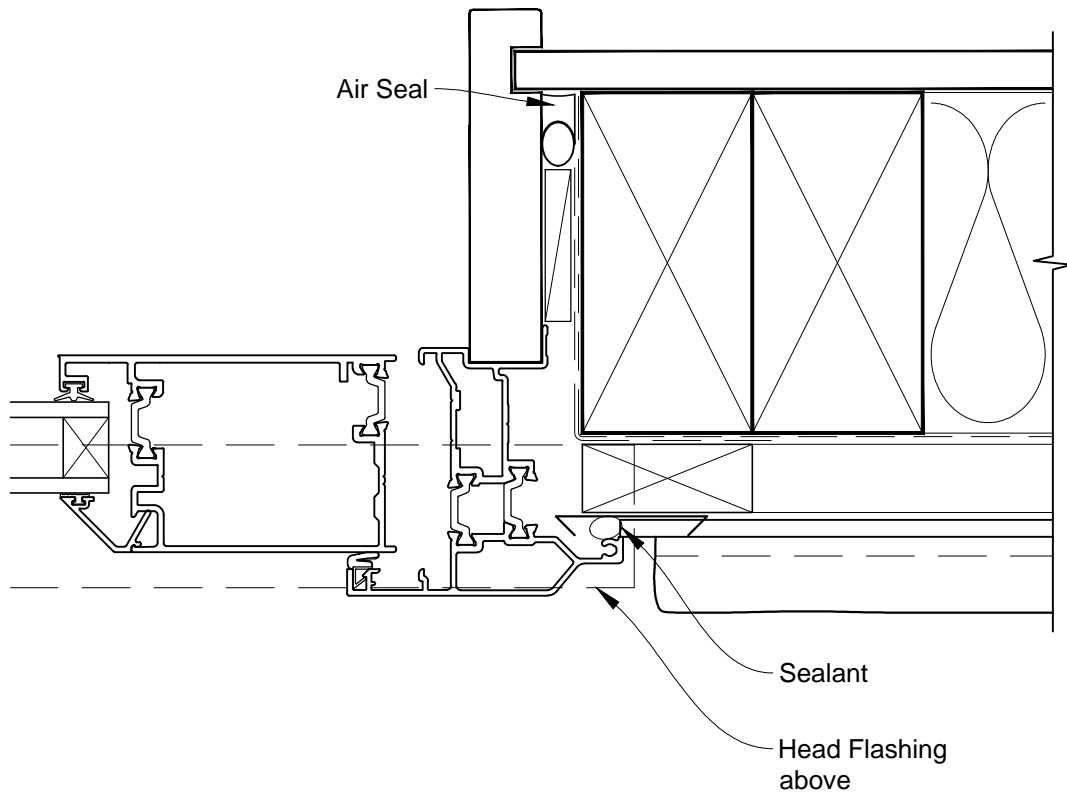

INSTALLATION DETAIL - VANTAGE RESIDENTIAL THERMAL HEART - HINGED DOOR OPEN IN ON STUCCO CAVITY CONSTRUCTION

Date: 01.03.14

Scale: 1:2

CAD Ref.: VTHIST-CH

INSTALLATION DETAIL - VANTAGE RESIDENTIAL THERMAL HEART - HINGED DOOR OPEN IN ON STUCCO CAVITY CONSTRUCTION

Date: 01.03.14

Scale: 1:2

CAD Ref.: VTHIST-CJ

INSTALLATION DETAIL - VANTAGE RESIDENTIAL THERMAL HEART - HINGED DOOR OPEN IN ON STUCCO CAVITY CONSTRUCTION

Date: 01.03.14

Scale: 1:2

CAD Ref.: VTHIST-CS