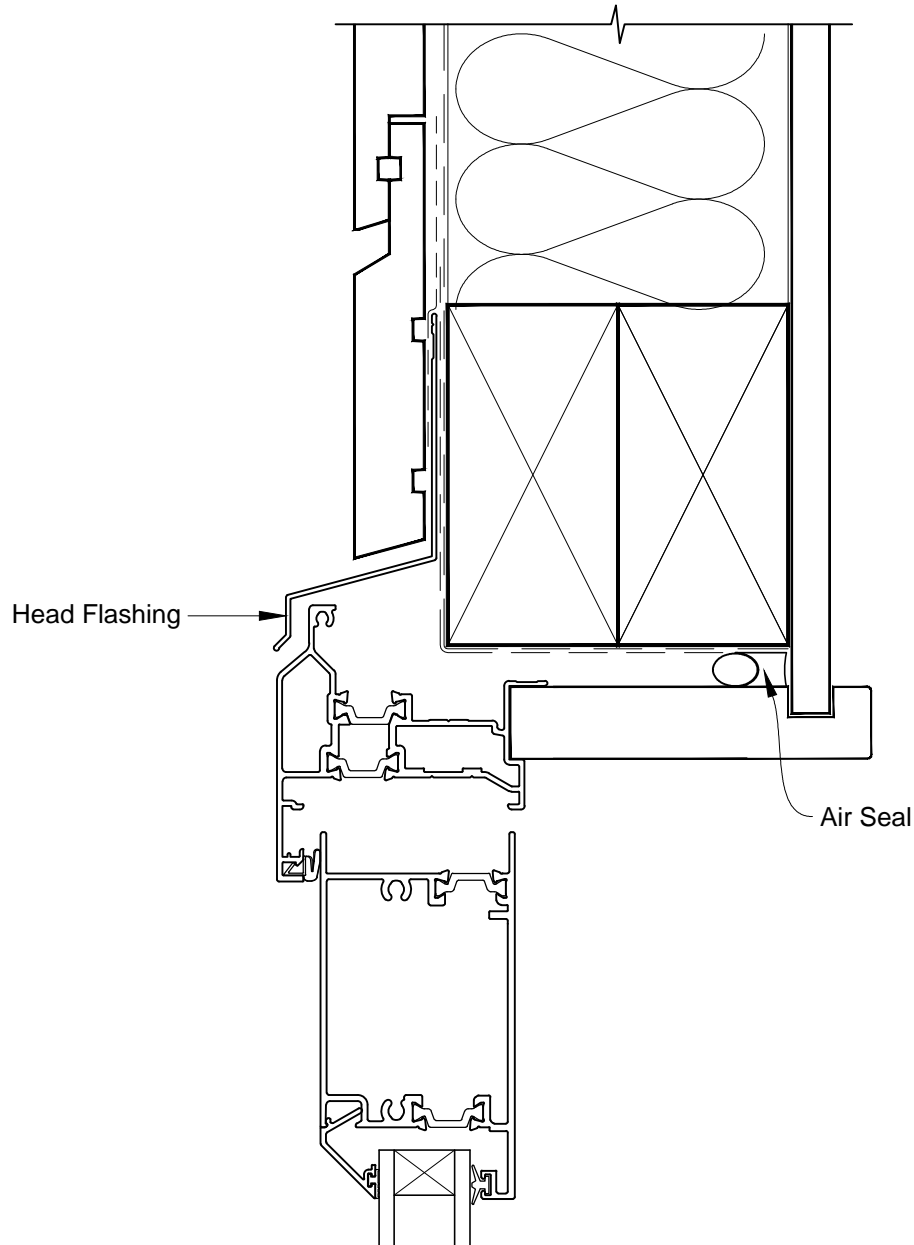

INSTALLATION DETAIL - VANTAGE RESIDENTIAL THERMAL HEART - HINGED DOOR OPEN IN ON RUSTICATED WEATHERBOARD - CAVITY CONSTRUCTION

Date: 01.03.14

Scale: 1:2

CAD Ref.: VTHIRW-CH

**INSTALLATION DETAIL - VANTAGE RESIDENTIAL THERMAL
HEART - HINGED DOOR OPEN IN ON RUSTICATED
WEATHERBOARD - CAVITY CONSTRUCTION**

Date: 01.03.14

Scale: 1:2

CAD Ref.: VTHIRW-CJ

INSTALLATION DETAIL - VANTAGE RESIDENTIAL THERMAL HEART - HINGED DOOR OPEN IN ON RUSTICATED WEATHERBOARD - CAVITY CONSTRUCTION

Date: 01.03.14

Scale: 1:2

CAD Ref.: VTHIRW-CS

**INSTALLATION DETAIL - VANTAGE RESIDENTIAL THERMAL
HEART - HINGED DOOR OPEN IN ON RUSTICATED
WEATHERBOARD - DIRECT FIXED CLADDING**

Date: 01.03.14

Scale: 1:2

CAD Ref.: VTHIRW-DH

**INSTALLATION DETAIL - VANTAGE RESIDENTIAL THERMAL
HEART - HINGED DOOR OPEN IN ON RUSTICATED
WEATHERBOARD - DIRECT FIXED CLADDING**