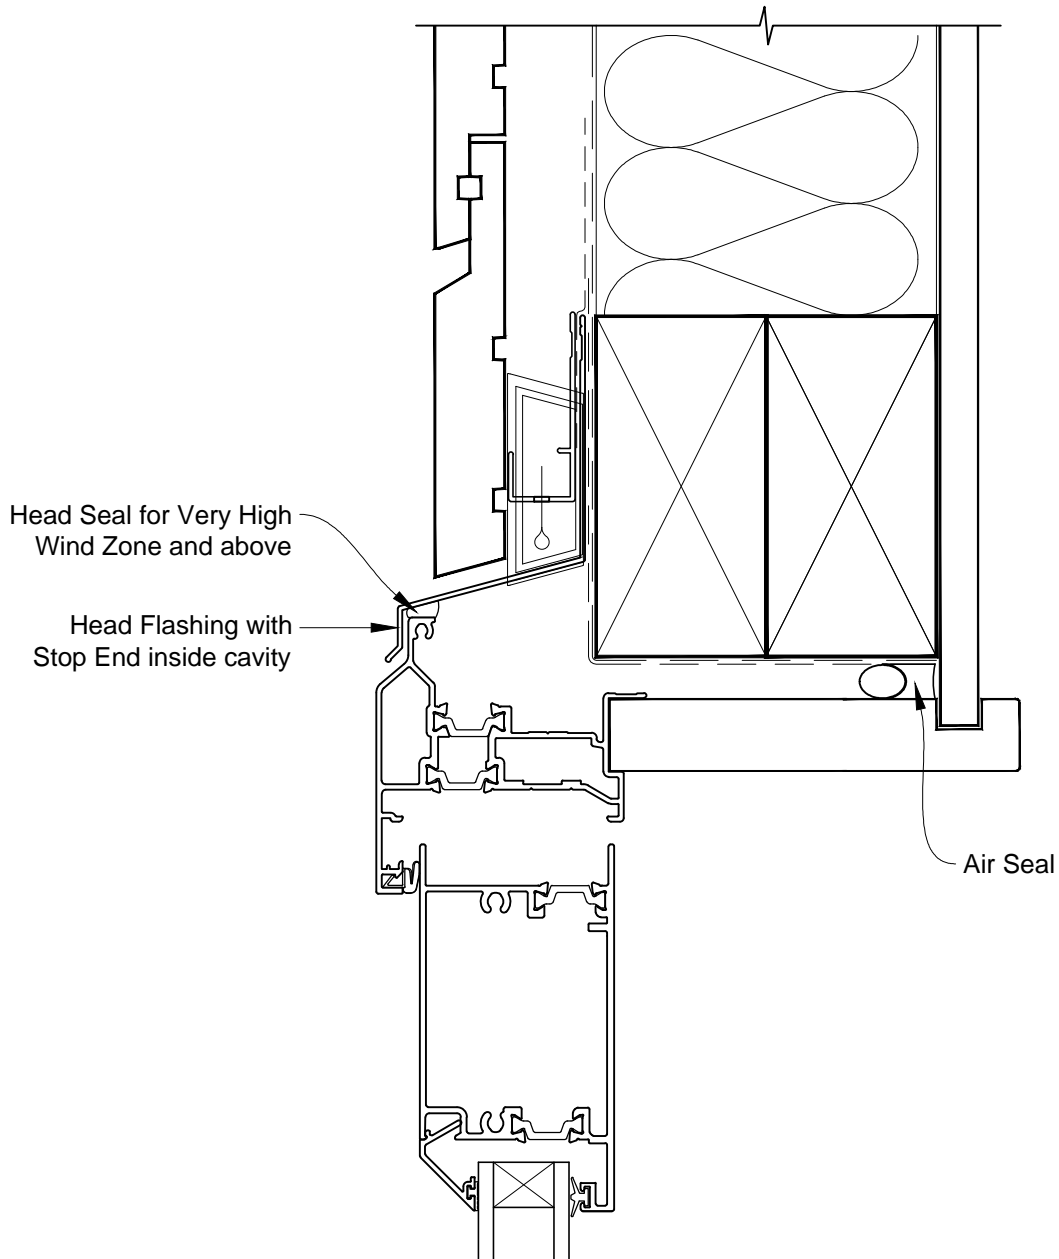

INSTALLATION DETAIL - VANTAGE RESIDENTIAL THERMAL HEART - HINGED DOOR OPEN IN ON RUSTICATED WEATHERBOARD - CAVITY CONSTRUCTION

Date: 01.03.14

Scale: 1:2

CAD Ref.: VTHIRW-CH

**INSTALLATION DETAIL - VANTAGE RESIDENTIAL THERMAL
HEART - HINGED DOOR OPEN IN ON RUSTICATED
WEATHERBOARD - CAVITY CONSTRUCTION**

Date: 01.03.14

Scale: 1:2

CAD Ref.: VTHIRW-CJ

INSTALLATION DETAIL - VANTAGE RESIDENTIAL THERMAL HEART - HINGED DOOR OPEN IN ON RUSTICATED WEATHERBOARD - CAVITY CONSTRUCTION

Date: 01.03.14

Scale: 1:2

CAD Ref.: VTHIRW-CS