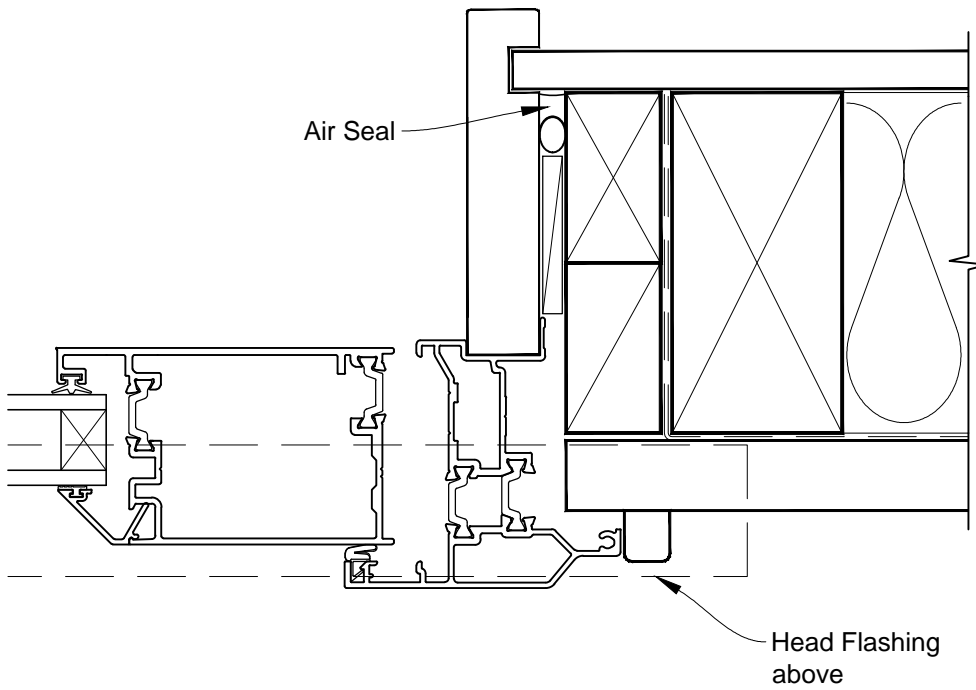

**INSTALLATION DETAIL - VANTAGE RESIDENTIAL THERMAL
HEART - HINGED DOOR OPEN IN ON RUSTICATED
WEATHERBOARD - DIRECT FIXED CLADDING**

Date: 01.03.14

Scale: 1:2

CAD Ref.: VTHIRW-DH

**INSTALLATION DETAIL - VANTAGE RESIDENTIAL THERMAL
HEART - HINGED DOOR OPEN IN ON RUSTICATED
WEATHERBOARD - DIRECT FIXED CLADDING**

Date: 01.03.14

Scale: 1:2

CAD Ref.: VTHIRW-DJ

INSTALLATION DETAIL - VANTAGE RESIDENTIAL THERMAL HEART - HINGED DOOR OPEN IN ON RUSTICATED WEATHERBOARD - DIRECT FIXED CLADDING

Date: 01.03.14

Scale: 1:2

CAD Ref.: VTHIRW-DS