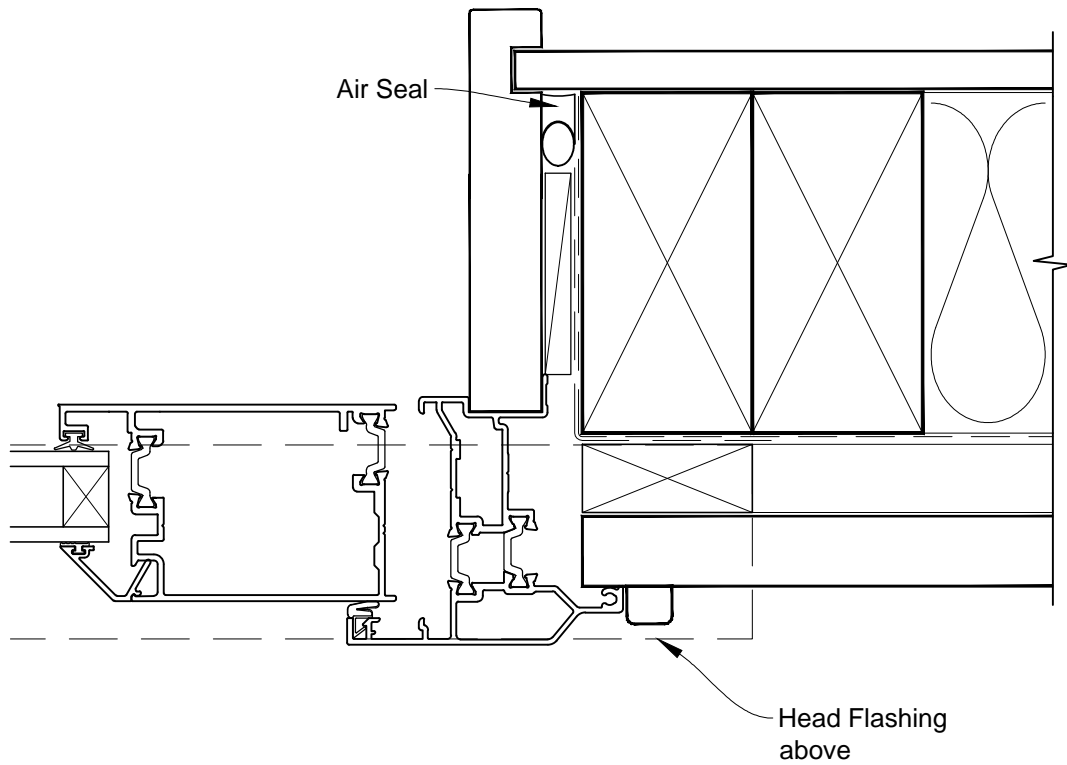

INSTALLATION DETAIL - VANTAGE RESIDENTIAL THERMAL HEART - HINGED DOOR OPEN IN ON RUSTICATED WEATHERBOARD - CAVITY CONSTRUCTION

Date: 01.03.14

Scale: 1:2

CAD Ref.: VTHIRW-CH

**INSTALLATION DETAIL - VANTAGE RESIDENTIAL THERMAL
HEART - HINGED DOOR OPEN IN ON RUSTICATED
WEATHERBOARD - CAVITY CONSTRUCTION**

Date: 01.03.14

Scale: 1:2

CAD Ref.: VTHIRW-CJ

INSTALLATION DETAIL - VANTAGE RESIDENTIAL THERMAL HEART - HINGED DOOR OPEN IN ON RUSTICATED WEATHERBOARD - CAVITY CONSTRUCTION

Date: 01.03.14

Scale: 1:2

CAD Ref.: VTHIRW-CS

**INSTALLATION DETAIL - VANTAGE RESIDENTIAL THERMAL
HEART - HINGED DOOR OPEN IN ON RUSTICATED
WEATHERBOARD - DIRECT FIXED CLADDING**

Date: 01.03.14

Scale: 1:2

CAD Ref.: VTHIRW-DH

**INSTALLATION DETAIL - VANTAGE RESIDENTIAL THERMAL
HEART - HINGED DOOR OPEN IN ON RUSTICATED
WEATHERBOARD - DIRECT FIXED CLADDING**