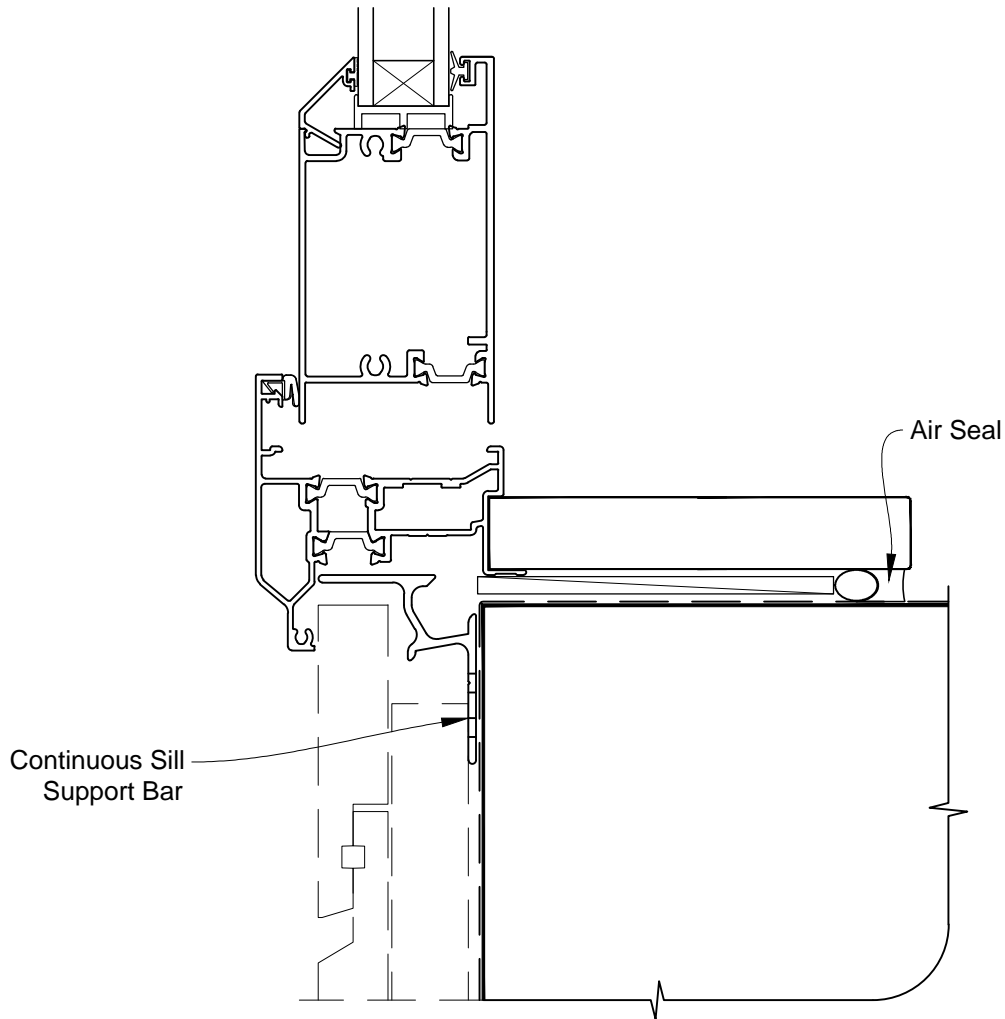

Date: 01.03.14

Scale: 1:2

CAD Ref.: VTHIRW-CJ

INSTALLATION DETAIL - VANTAGE RESIDENTIAL THERMAL HEART - HINGED DOOR OPEN IN ON RUSTICATED WEATHERBOARD - CAVITY CONSTRUCTION

Date: 01.03.14

Scale: 1:2

CAD Ref.: VTHIRW-CS

**INSTALLATION DETAIL - VANTAGE RESIDENTIAL THERMAL
HEART - HINGED DOOR OPEN IN ON RUSTICATED
WEATHERBOARD - DIRECT FIXED CLADDING**

Date: 01.03.14

Scale: 1:2

CAD Ref.: VTHIRW-DH

**INSTALLATION DETAIL - VANTAGE RESIDENTIAL THERMAL
HEART - HINGED DOOR OPEN IN ON RUSTICATED
WEATHERBOARD - DIRECT FIXED CLADDING**