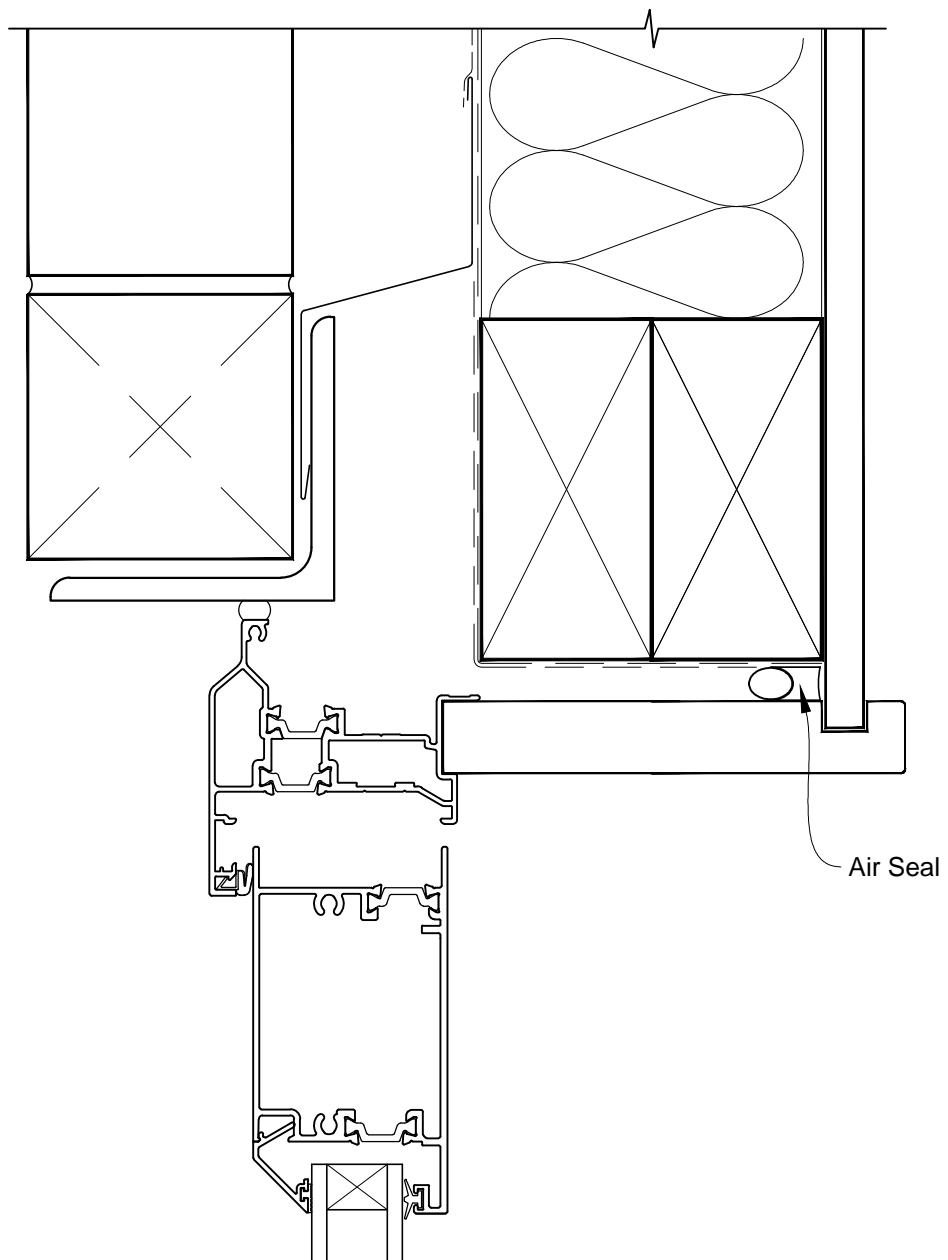

INSTALLATION DETAIL - VANTAGE RESIDENTIAL THERMAL HEART - HINGED DOOR OPEN IN DOOR ON BRICK VENEER CAVITY CONSTRUCTION

Date: 01.03.14

Scale: 1:2

CAD Ref.: VTHIBV-CH

INSTALLATION DETAIL - VANTAGE RESIDENTIAL THERMAL HEART - HINGED DOOR OPEN IN DOOR ON BRICK VENEER CAVITY CONSTRUCTION

Date: 01.03.14

Scale: 1:2

CAD Ref.: VTHIBV-CJ

INSTALLATION DETAIL - VANTAGE RESIDENTIAL THERMAL HEART - HINGED DOOR OPEN IN DOOR ON BRICK VENEER CAVITY CONSTRUCTION

Date: 01.03.14

Scale: 1:2

CAD Ref.: VTHIBV-CS