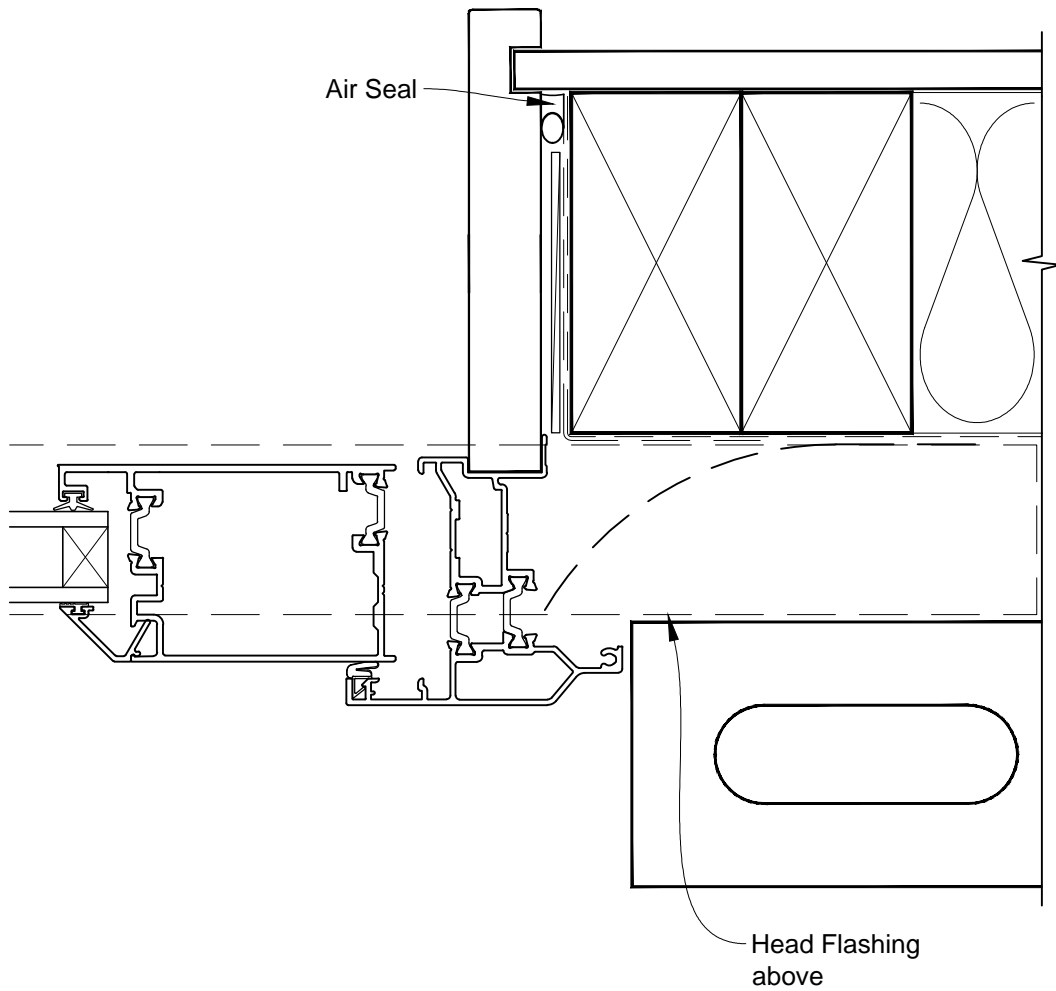

INSTALLATION DETAIL - VANTAGE RESIDENTIAL THERMAL HEART - HINGED DOOR OPEN IN DOOR ON BRICK VENEER CAVITY CONSTRUCTION

Date: 01.03.14

Scale: 1:2

CAD Ref.: VTHIBV-CH

INSTALLATION DETAIL - VANTAGE RESIDENTIAL THERMAL HEART - HINGED DOOR OPEN IN DOOR ON BRICK VENEER CAVITY CONSTRUCTION

Date: 01.03.14

Scale: 1:2

CAD Ref.: VTHIBV-CJ

INSTALLATION DETAIL - VANTAGE RESIDENTIAL THERMAL HEART - HINGED DOOR OPEN IN DOOR ON BRICK VENEER CAVITY CONSTRUCTION

Date: 01.03.14

Scale: 1:2

CAD Ref.: VTHIBV-CS