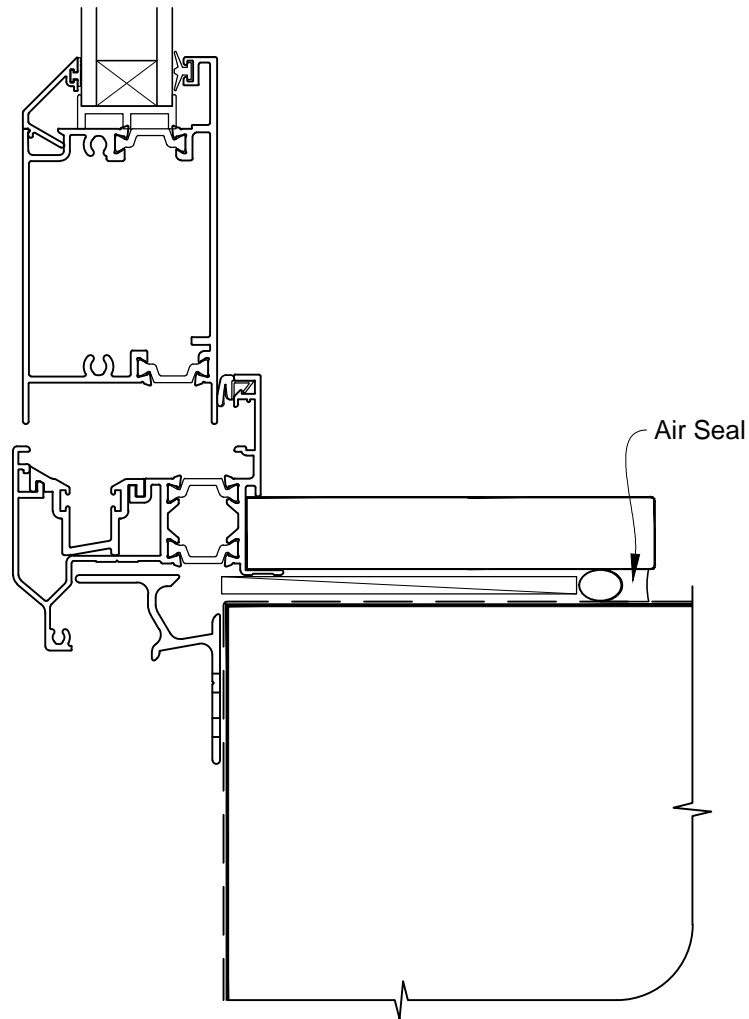

Date: 01.03.14

Scale: 1:2

CAD Ref.: VTBDNC-CJ

INSTALLATION DETAIL - VANTAGE RESIDENTIAL THERMAL HEART - BIFOLD DOOR OPEN OUT ON NO CLADDING CAVITY CONSTRUCTION

Date: 01.03.14

Scale: 1:2

CAD Ref.: VTBDNC-CS

INSTALLATION DETAIL - VANTAGE RESIDENTIAL THERMAL HEART - BIFOLD DOOR OPEN OUT ON NO CLADDING DIRECT FIXED CLADDING