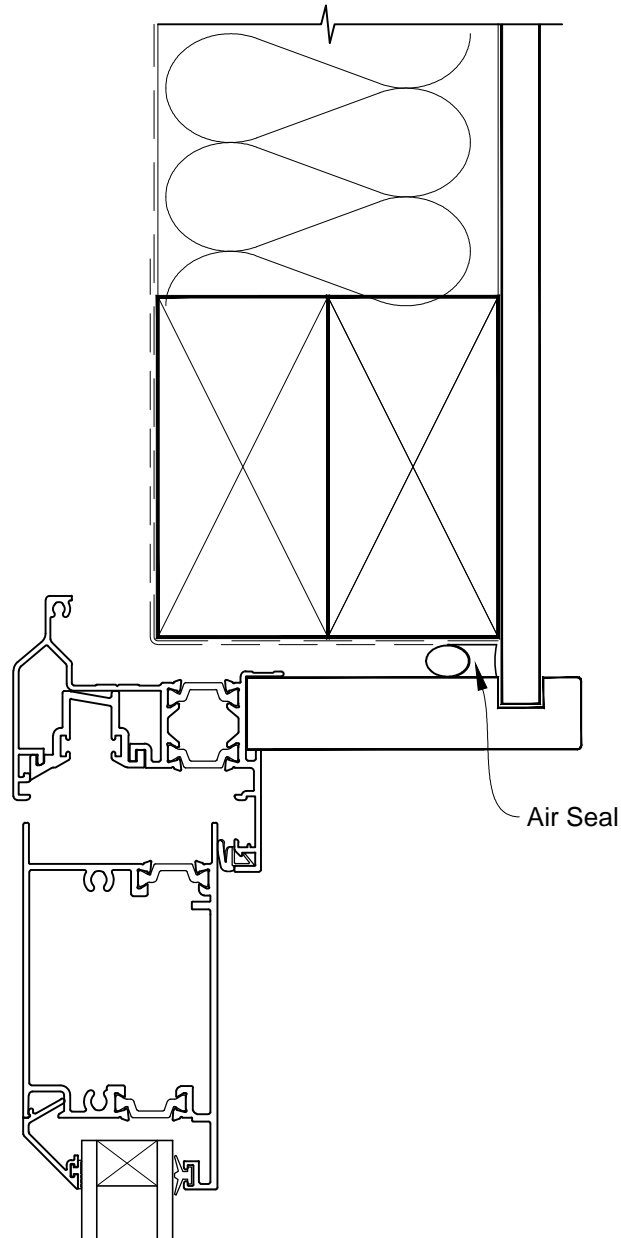

INSTALLATION DETAIL - VANTAGE RESIDENTIAL THERMAL HEART - BIFOLD DOOR OPEN OUT ON NO CLADDING DIRECT FIXED CLADDING

Date: 01.03.14

Scale: 1:2

CAD Ref.: VTBDNC-DH