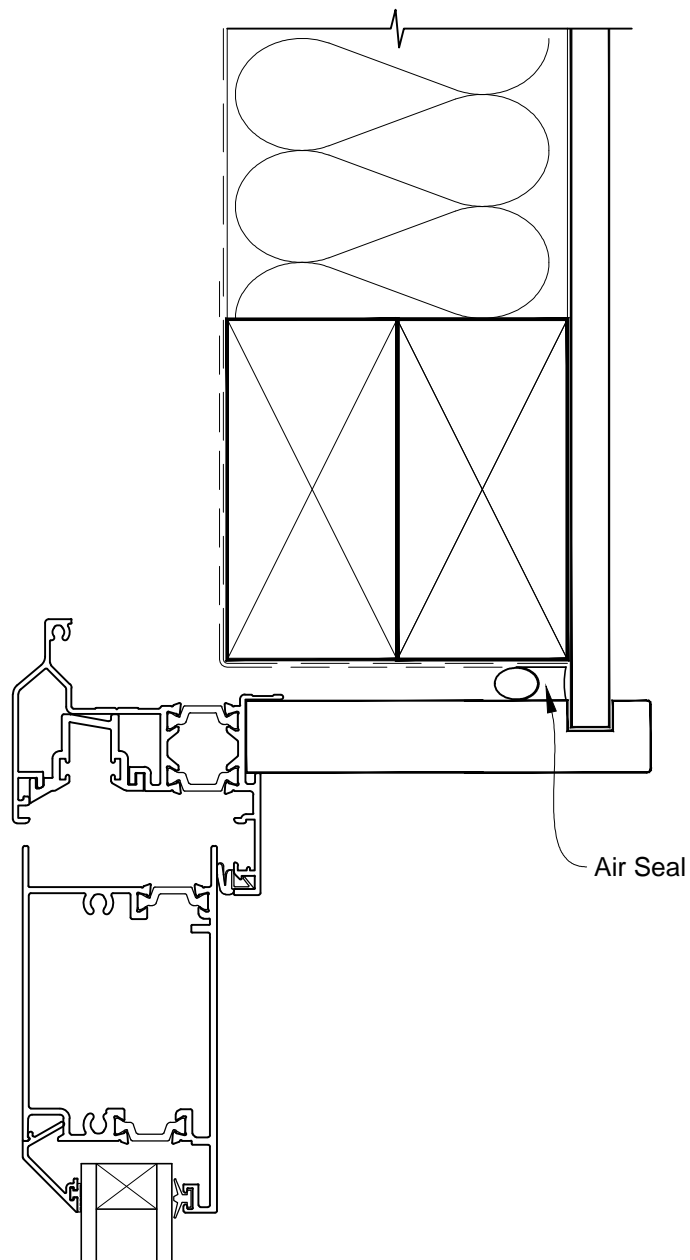

INSTALLATION DETAIL - VANTAGE RESIDENTIAL THERMAL HEART - BIFOLD DOOR OPEN OUT ON NO CLADDING CAVITY CONSTRUCTION

Date: 01.03.14

Scale: 1:2

CAD Ref.: VTBDNC-CH

INSTALLATION DETAIL - VANTAGE RESIDENTIAL THERMAL HEART - BIFOLD DOOR OPEN OUT ON NO CLADDING CAVITY CONSTRUCTION

Date: 01.03.14

Scale: 1:2

CAD Ref.: VTBDNC-CJ

INSTALLATION DETAIL - VANTAGE RESIDENTIAL THERMAL HEART - BIFOLD DOOR OPEN OUT ON NO CLADDING CAVITY CONSTRUCTION

Date: 01.03.14

Scale: 1:2

CAD Ref.: VTBDNC-CS

INSTALLATION DETAIL - VANTAGE RESIDENTIAL THERMAL HEART - BIFOLD DOOR OPEN OUT ON NO CLADDING DIRECT FIXED CLADDING