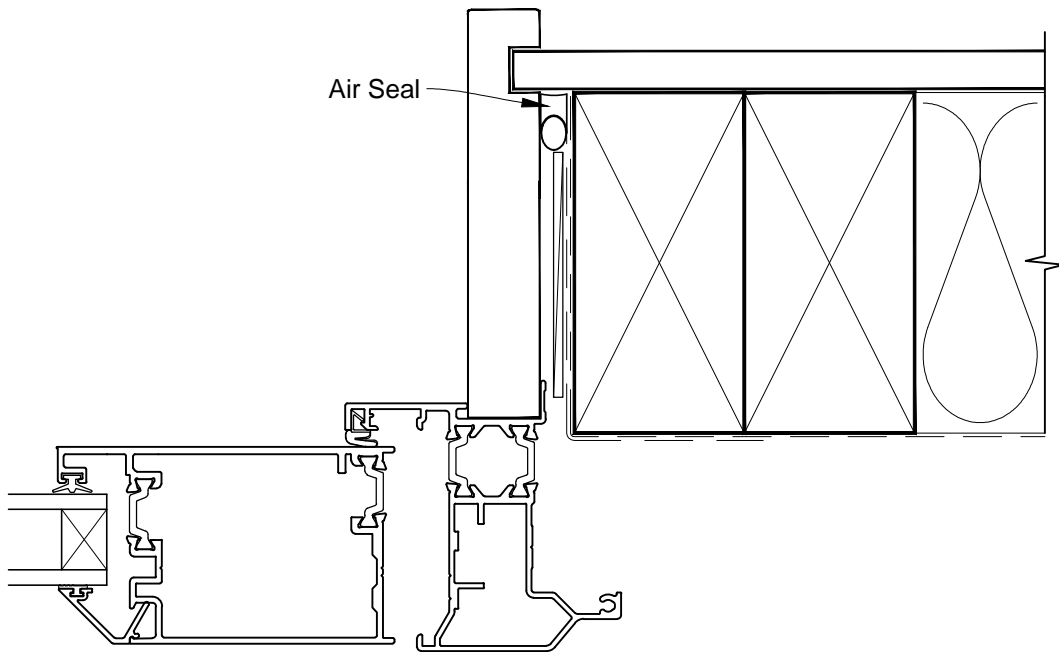

INSTALLATION DETAIL - VANTAGE RESIDENTIAL THERMAL HEART - BIFOLD DOOR OPEN OUT ON NO CLADDING CAVITY CONSTRUCTION

Date: 01.03.14

Scale: 1:2

CAD Ref.: VTBDNC-CH

INSTALLATION DETAIL - VANTAGE RESIDENTIAL THERMAL HEART - BIFOLD DOOR OPEN OUT ON NO CLADDING CAVITY CONSTRUCTION

Date: 01.03.14

Scale: 1:2

CAD Ref.: VTBDNC-CJ

INSTALLATION DETAIL - VANTAGE RESIDENTIAL THERMAL HEART - BIFOLD DOOR OPEN OUT ON NO CLADDING CAVITY CONSTRUCTION

Date: 01.03.14

Scale: 1:2

CAD Ref.: VTBDNC-CS

INSTALLATION DETAIL - VANTAGE RESIDENTIAL THERMAL HEART - BIFOLD DOOR OPEN OUT ON NO CLADDING DIRECT FIXED CLADDING