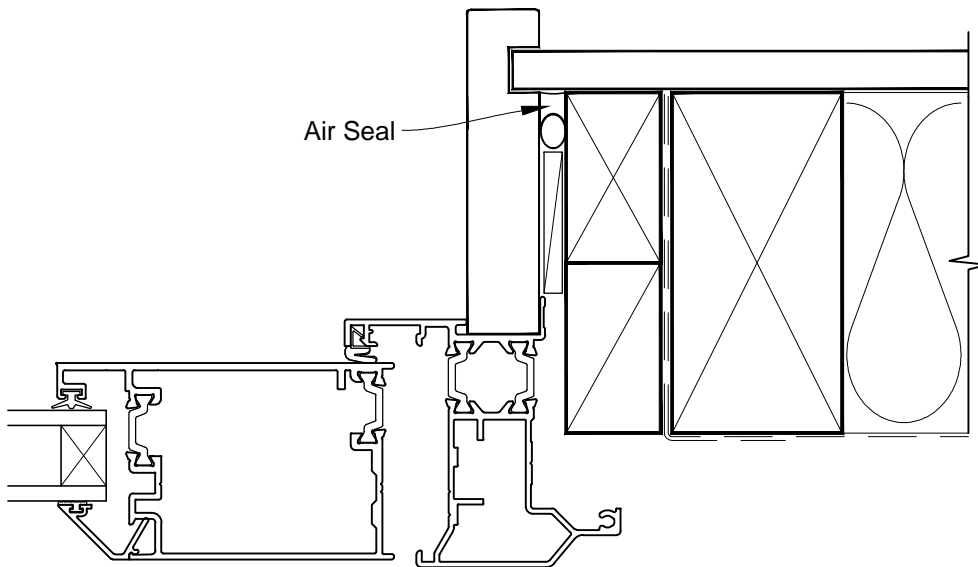

Date: 01.03.14

Scale: 1:2

CAD Ref.: VTBDNC-DH

**INSTALLATION DETAIL - VANTAGE RESIDENTIAL THERMAL
HEART - BIFOLD DOOR OPEN OUT ON NO CLADDING
DIRECT FIXED CLADDING**

Date: 01.03.14

Scale: 1:2

CAD Ref.: VTBDNC-DJ

INSTALLATION DETAIL - VANTAGE RESIDENTIAL THERMAL HEART - BIFOLD DOOR OPEN OUT ON NO CLADDING DIRECT FIXED CLADDING

Date: 01.03.14

Scale: 1:2

CAD Ref.: VTBDNC-DS