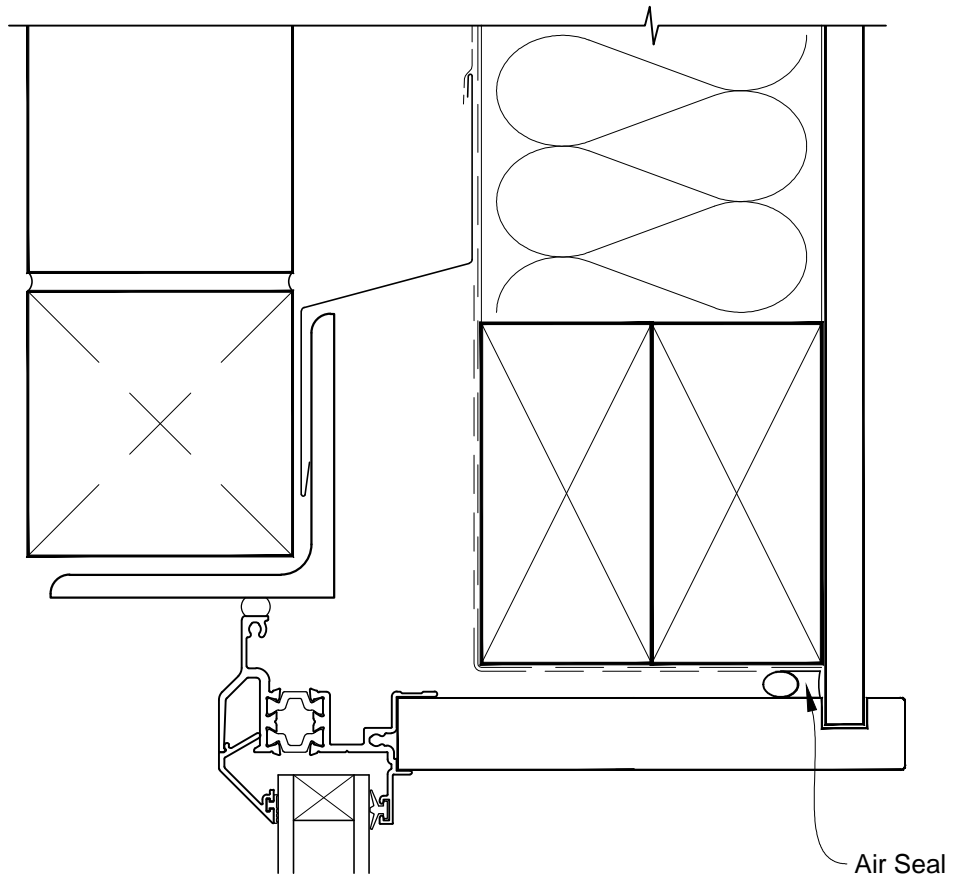

# INSTALLATION DETAIL - VANTAGE RESIDENTIAL THERMAL HEART - AWNING WINDOW ON BRICK VENEER CAVITY CONSTRUCTION

Date: 01.03.14

Scale: 1:2

CAD Ref.: VTAWBV-CH

# INSTALLATION DETAIL - VANTAGE RESIDENTIAL THERMAL HEART - AWNING WINDOW ON BRICK VENEER CAVITY CONSTRUCTION

Date: 01.03.14

Scale: 1:2

CAD Ref.: VTAWBV-CJ