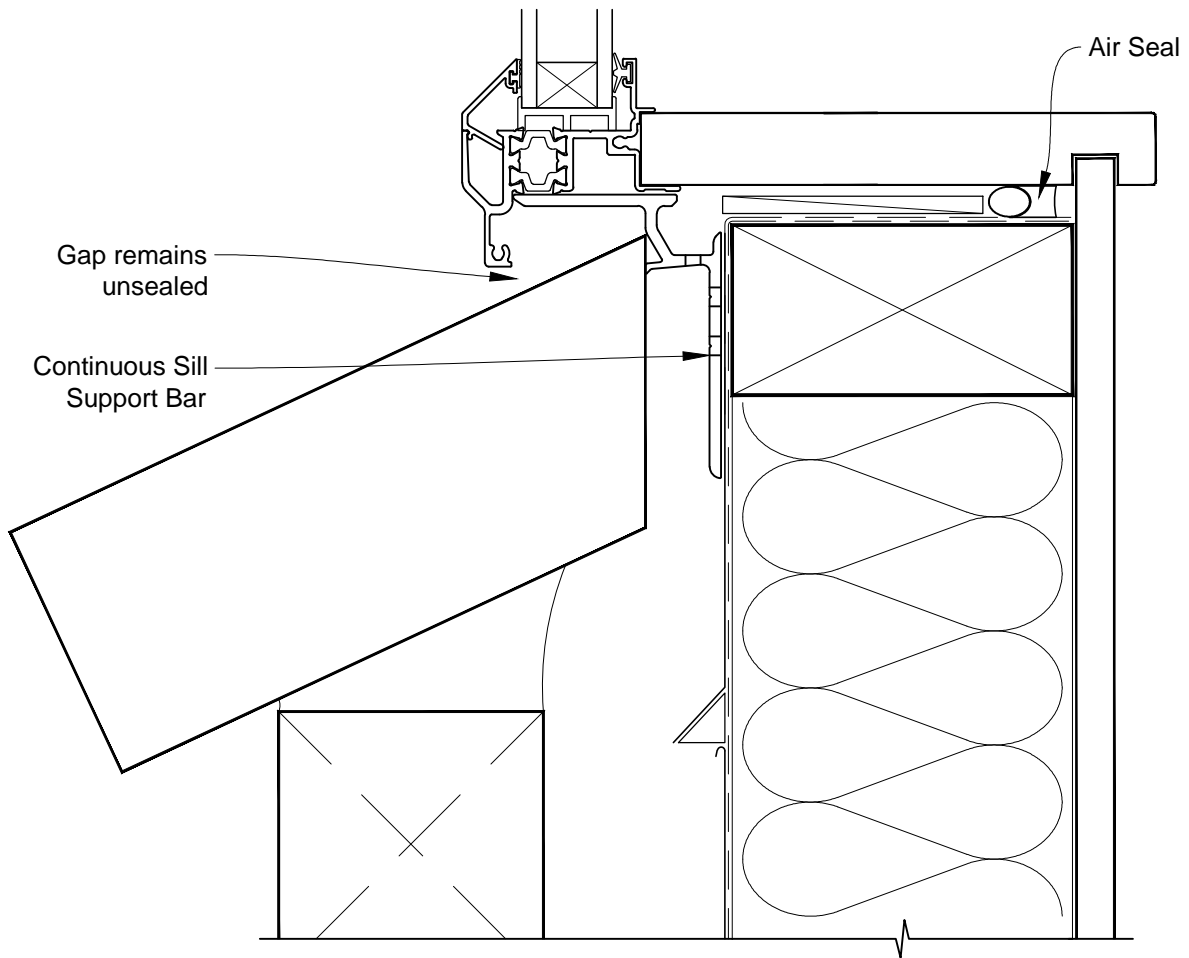

INSTALLATION DETAIL - VANTAGE RESIDENTIAL THERMAL HEART - AWNING WINDOW ON BRICK VENEER CAVITY CONSTRUCTION

Date: 01.03.14

Scale: 1:2

CAD Ref.: VTAWBV-CS