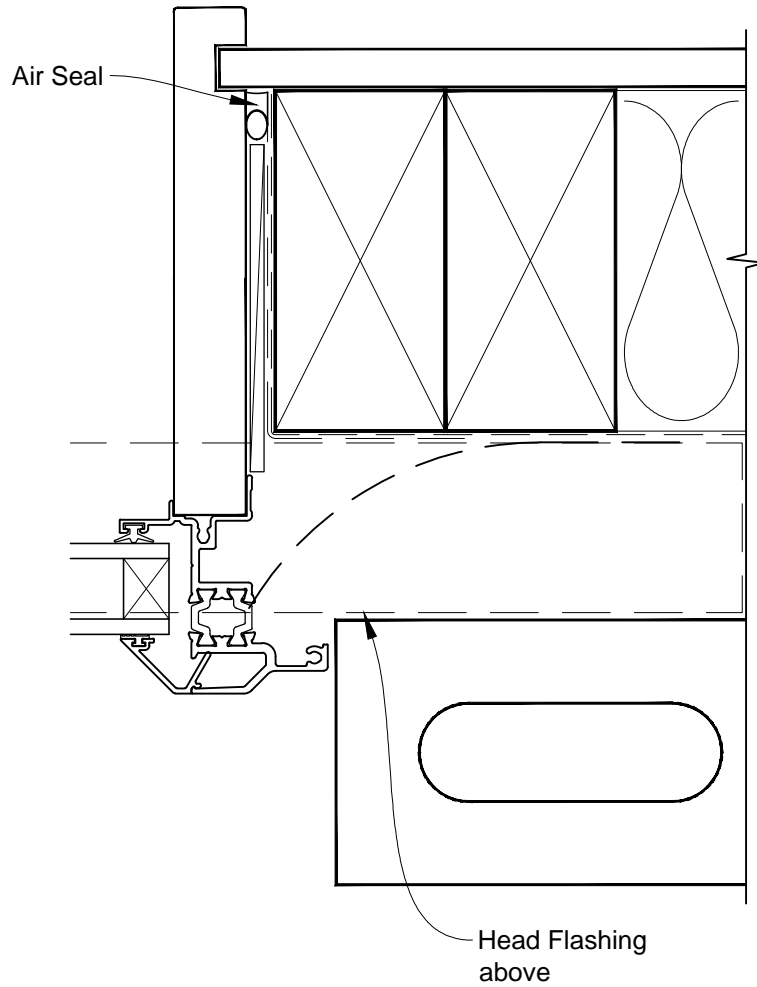

INSTALLATION DETAIL - VANTAGE RESIDENTIAL THERMAL HEART - AWNING WINDOW ON BRICK VENEER CAVITY CONSTRUCTION

Date: 01.03.14

Scale: 1:2

CAD Ref.: VTAWBV-CJ