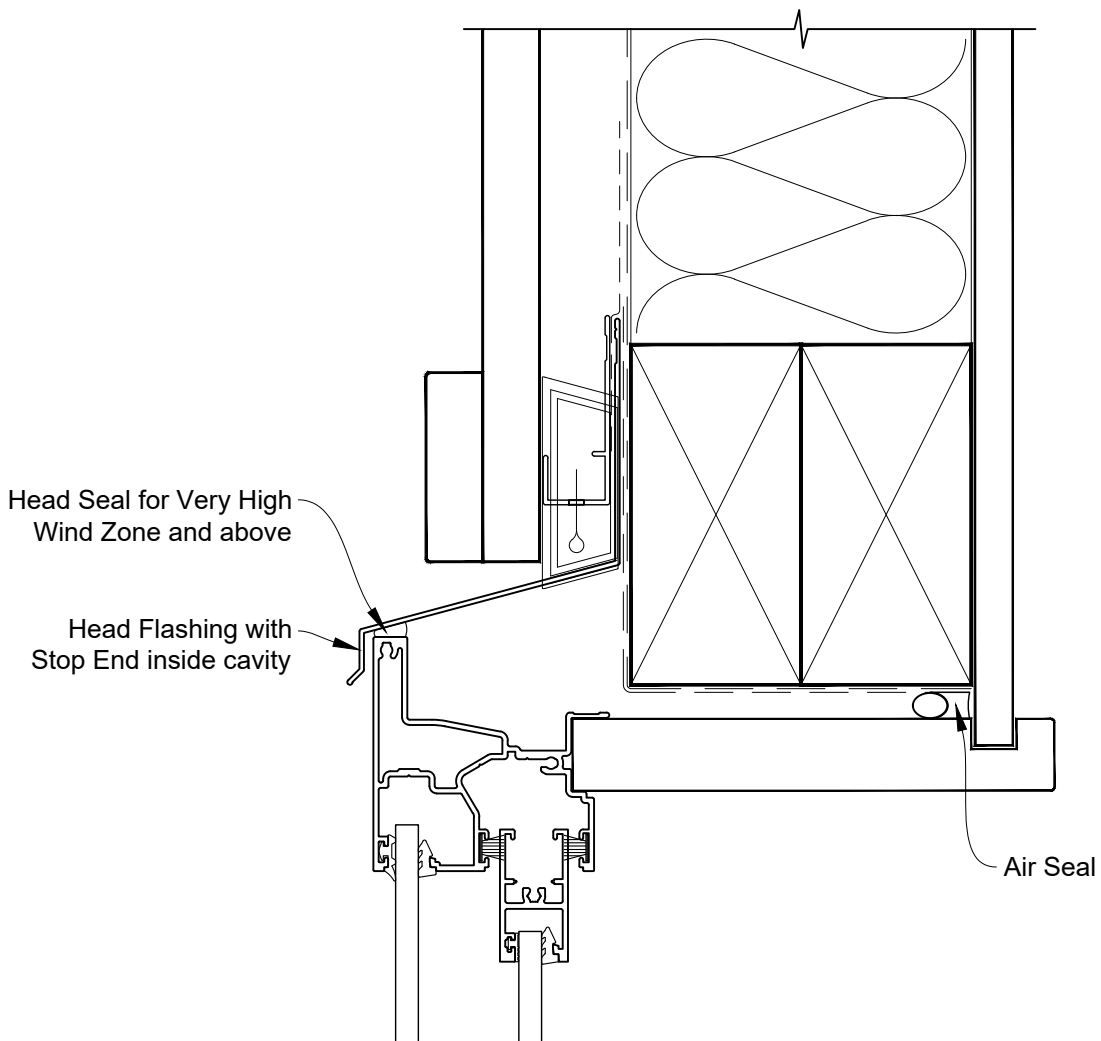

INSTALLATION DETAIL - VANTAGE RESIDENTIAL SLIMLINE SLIDING WINDOW ON BOARD & BATTEN CAVITY CONSTRUCTION

Date: 01.04.19

Scale: 1:2

CAD Ref.: VRSLBB-CH

INSTALLATION DETAIL - VANTAGE RESIDENTIAL SLIMLINE SLIDING WINDOW ON BOARD & BATTEN CAVITY CONSTRUCTION

Date: 01.04.19

Scale: 1:2

CAD Ref.: VRSLBB-CJ

INSTALLATION DETAIL - VANTAGE RESIDENTIAL SLIMLINE SLIDING WINDOW ON BOARD & BATTEN CAVITY CONSTRUCTION

Date: 01.04.19

Scale: 1:2

CAD Ref.: VRSLBB-CS

INSTALLATION DETAIL - VANTAGE RESIDENTIAL SLIMLINE SLIDING WINDOW ON BOARD & BATTEN CAVITY CONSTRUCTION