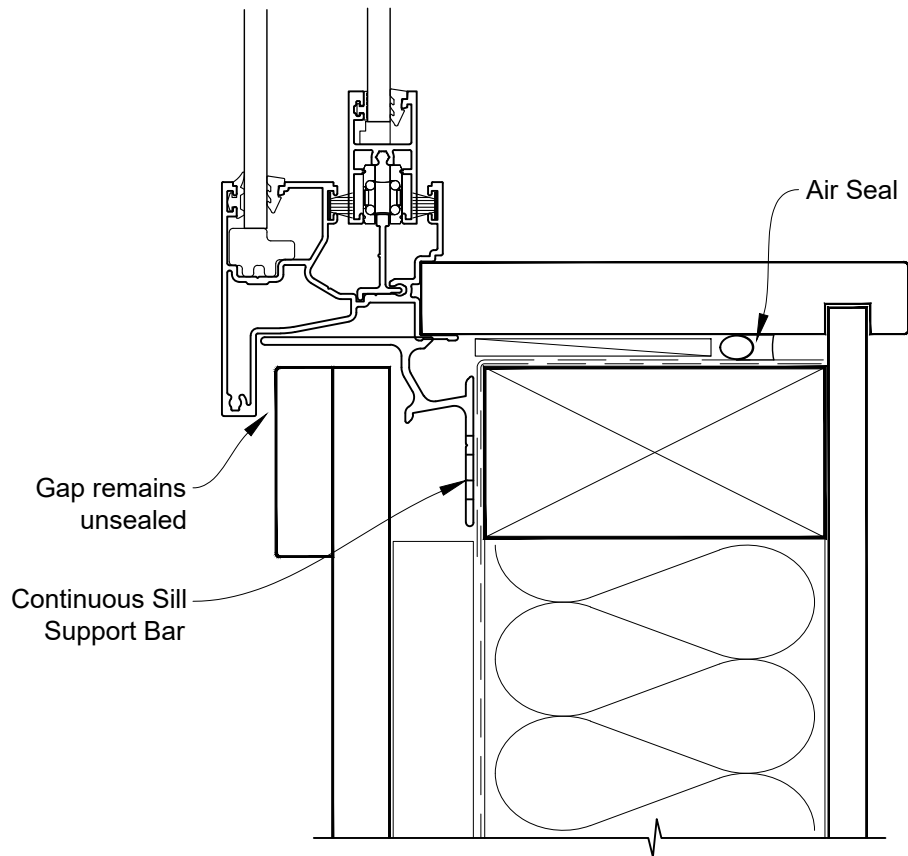

Date: 01.04.19

Scale: 1:2

CAD Ref.: VRSLBB-CJ

INSTALLATION DETAIL - VANTAGE RESIDENTIAL SLIMLINE SLIDING WINDOW ON BOARD & BATTEN CAVITY CONSTRUCTION

Date: 01.04.19

Scale: 1:2

CAD Ref.: VRSLBB-CS

INSTALLATION DETAIL - VANTAGE RESIDENTIAL SLIMLINE SLIDING WINDOW ON BOARD & BATTEN CAVITY CONSTRUCTION

Date: 01.04.19

Scale: 1:2

CAD Ref.: VRSLBB-CS2

INSTALLATION DETAIL - VANTAGE RESIDENTIAL SLIMLINE SLIDING WINDOW ON BOARD & BATTEN DIRECT FIXED CLADDING

Date: 01.04.19

Scale: 1:2

CAD Ref.: VRSLBB-DH

INSTALLATION DETAIL - VANTAGE RESIDENTIAL SLIMLINE SLIDING WINDOW ON BOARD & BATTEN DIRECT FIXED CLADDING