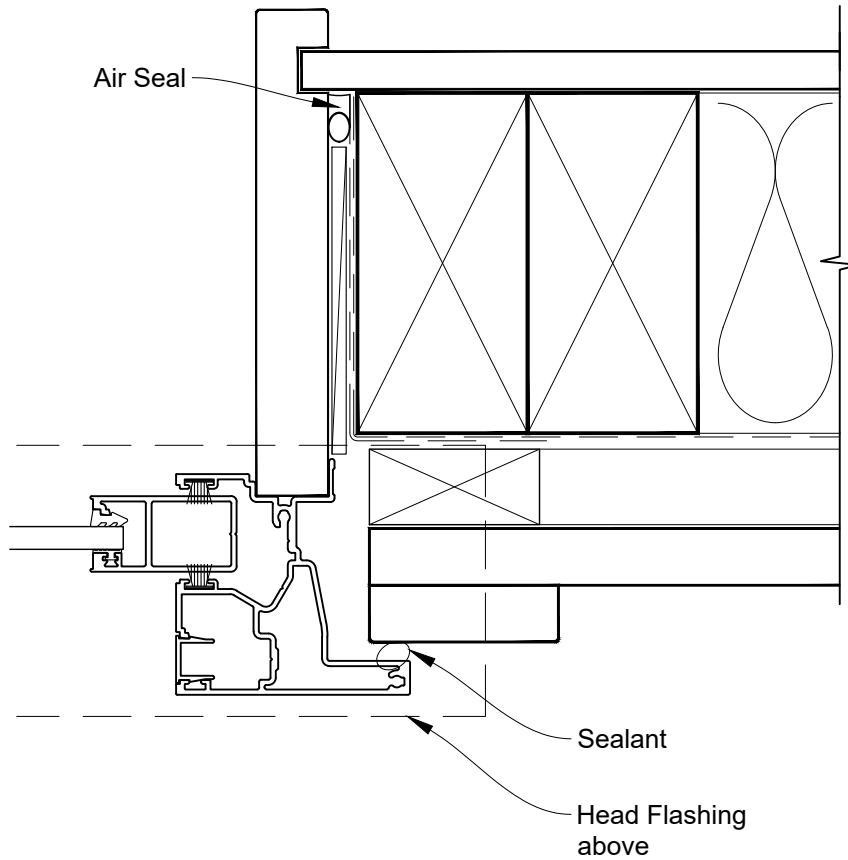

INSTALLATION DETAIL - VANTAGE RESIDENTIAL SLIMLINE SLIDING WINDOW ON BOARD & BATTEN CAVITY CONSTRUCTION

Date: 01.04.19

Scale: 1:2

CAD Ref.: VRSLBB-CH

INSTALLATION DETAIL - VANTAGE RESIDENTIAL SLIMLINE SLIDING WINDOW ON BOARD & BATTEN CAVITY CONSTRUCTION

Date: 01.04.19

Scale: 1:2

CAD Ref.: VRSLBB-CJ

INSTALLATION DETAIL - VANTAGE RESIDENTIAL SLIMLINE SLIDING WINDOW ON BOARD & BATTEN CAVITY CONSTRUCTION

Date: 01.04.19

Scale: 1:2

CAD Ref.: VRSLBB-CS

INSTALLATION DETAIL - VANTAGE RESIDENTIAL SLIMLINE SLIDING WINDOW ON BOARD & BATTEN CAVITY CONSTRUCTION

Date: 01.04.19

Scale: 1:2

CAD Ref.: VRSLBB-CS2

INSTALLATION DETAIL - VANTAGE RESIDENTIAL SLIMLINE SLIDING WINDOW ON BOARD & BATTEN DIRECT FIXED CLADDING

Date: 01.04.19

Scale: 1:2

CAD Ref.: VRSLBB-DH

INSTALLATION DETAIL - VANTAGE RESIDENTIAL SLIMLINE SLIDING WINDOW ON BOARD & BATTEN DIRECT FIXED CLADDING