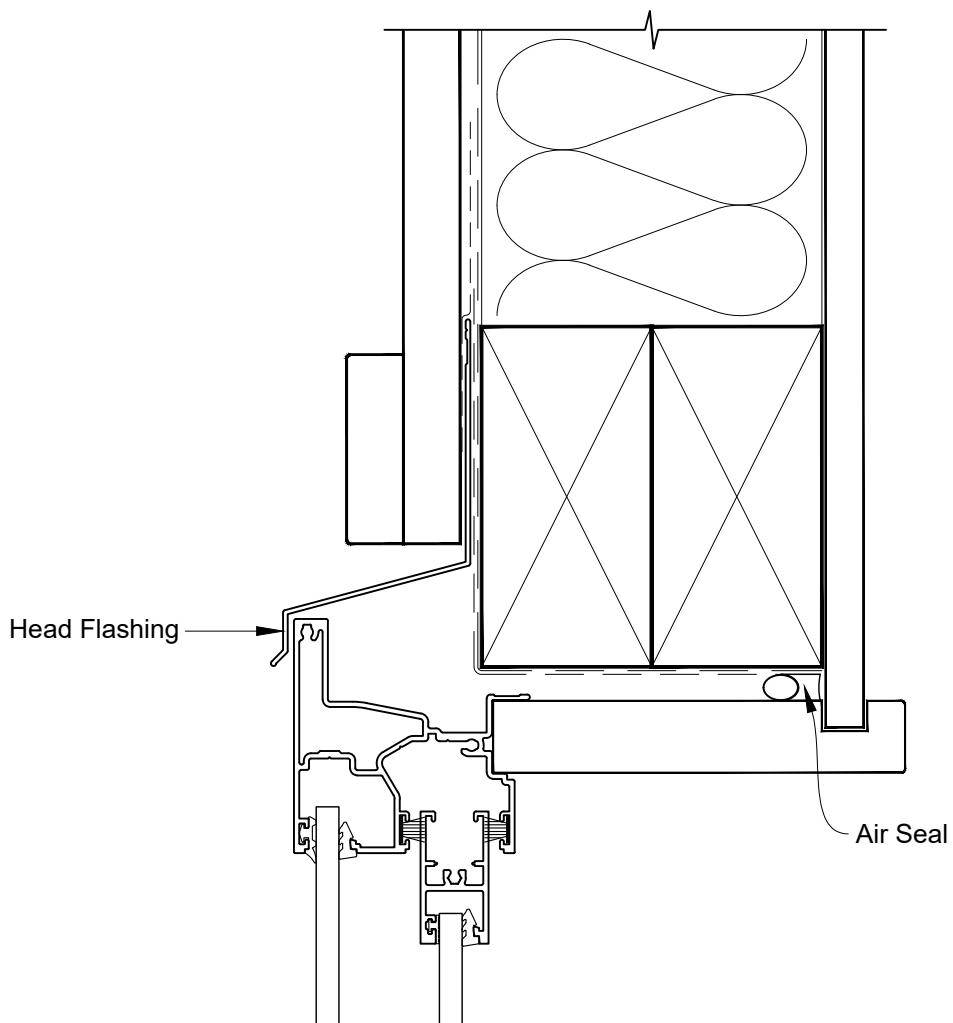

Date: 01.04.19

Scale: 1:2

CAD Ref.: VRSLBB-CJ

INSTALLATION DETAIL - VANTAGE RESIDENTIAL SLIMLINE SLIDING WINDOW ON BOARD & BATTEN CAVITY CONSTRUCTION

Date: 01.04.19

Scale: 1:2

CAD Ref.: VRSLBB-CS

INSTALLATION DETAIL - VANTAGE RESIDENTIAL SLIMLINE SLIDING WINDOW ON BOARD & BATTEN CAVITY CONSTRUCTION

Date: 01.04.19

Scale: 1:2

CAD Ref.: VRSLBB-CS2

INSTALLATION DETAIL - VANTAGE RESIDENTIAL SLIMLINE SLIDING WINDOW ON BOARD & BATTEN DIRECT FIXED CLADDING

Date: 01.04.19

Scale: 1:2

CAD Ref.: VRSLBB-DH

INSTALLATION DETAIL - VANTAGE RESIDENTIAL SLIMLINE SLIDING WINDOW ON BOARD & BATTEN DIRECT FIXED CLADDING

Date: 01.04.19

Scale: 1:2

CAD Ref.: VRSLBB-DJ

INSTALLATION DETAIL - VANTAGE RESIDENTIAL SLIMLINE SLIDING WINDOW ON BOARD & BATTEN DIRECT FIXED CLADDING

Date: 01.04.19

Scale: 1:2

CAD Ref.: VRSLBB-DS

INSTALLATION DETAIL - VANTAGE RESIDENTIAL SLIMLINE SLIDING WINDOW ON BOARD & BATTEN DIRECT FIXED CLADDING