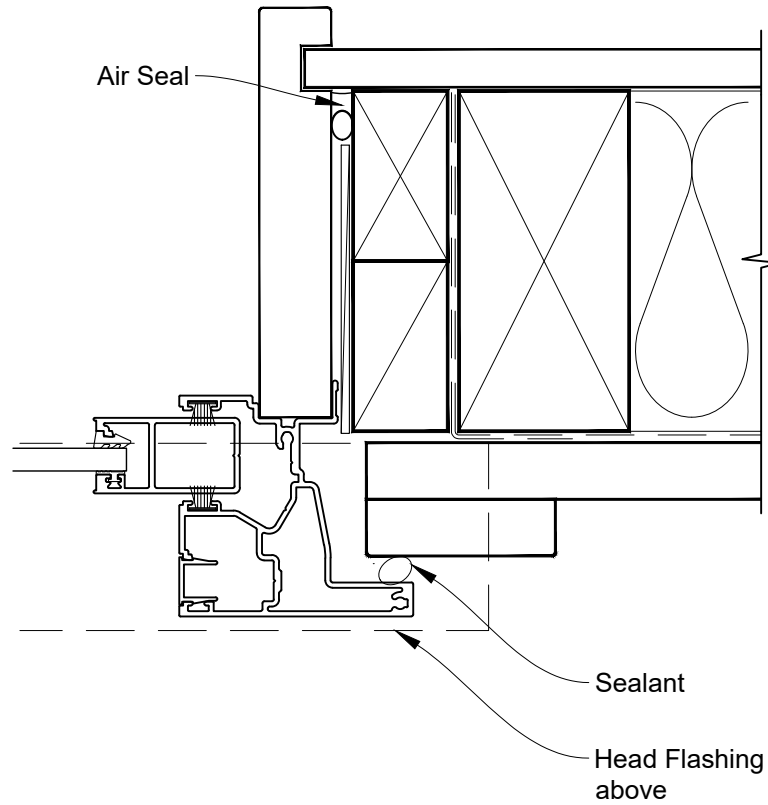

Date: 01.04.19

Scale: 1:2

CAD Ref.: VRSLBB-CJ

INSTALLATION DETAIL - VANTAGE RESIDENTIAL SLIMLINE SLIDING WINDOW ON BOARD & BATTEN CAVITY CONSTRUCTION

Date: 01.04.19

Scale: 1:2

CAD Ref.: VRSLBB-CS

INSTALLATION DETAIL - VANTAGE RESIDENTIAL SLIMLINE SLIDING WINDOW ON BOARD & BATTEN CAVITY CONSTRUCTION

Date: 01.04.19

Scale: 1:2

CAD Ref.: VRSLBB-CS2

INSTALLATION DETAIL - VANTAGE RESIDENTIAL SLIMLINE SLIDING WINDOW ON BOARD & BATTEN DIRECT FIXED CLADDING

Date: 01.04.19

Scale: 1:2

CAD Ref.: VRSLBB-DH

INSTALLATION DETAIL - VANTAGE RESIDENTIAL SLIMLINE SLIDING WINDOW ON BOARD & BATTEN DIRECT FIXED CLADDING

Date: 01.04.19

Scale: 1:2

CAD Ref.: VRSLBB-DJ

INSTALLATION DETAIL - VANTAGE RESIDENTIAL SLIMLINE SLIDING WINDOW ON BOARD & BATTEN DIRECT FIXED CLADDING

Date: 01.04.19

Scale: 1:2

CAD Ref.: VRSLBB-DS

INSTALLATION DETAIL - VANTAGE RESIDENTIAL SLIMLINE SLIDING WINDOW ON BOARD & BATTEN DIRECT FIXED CLADDING