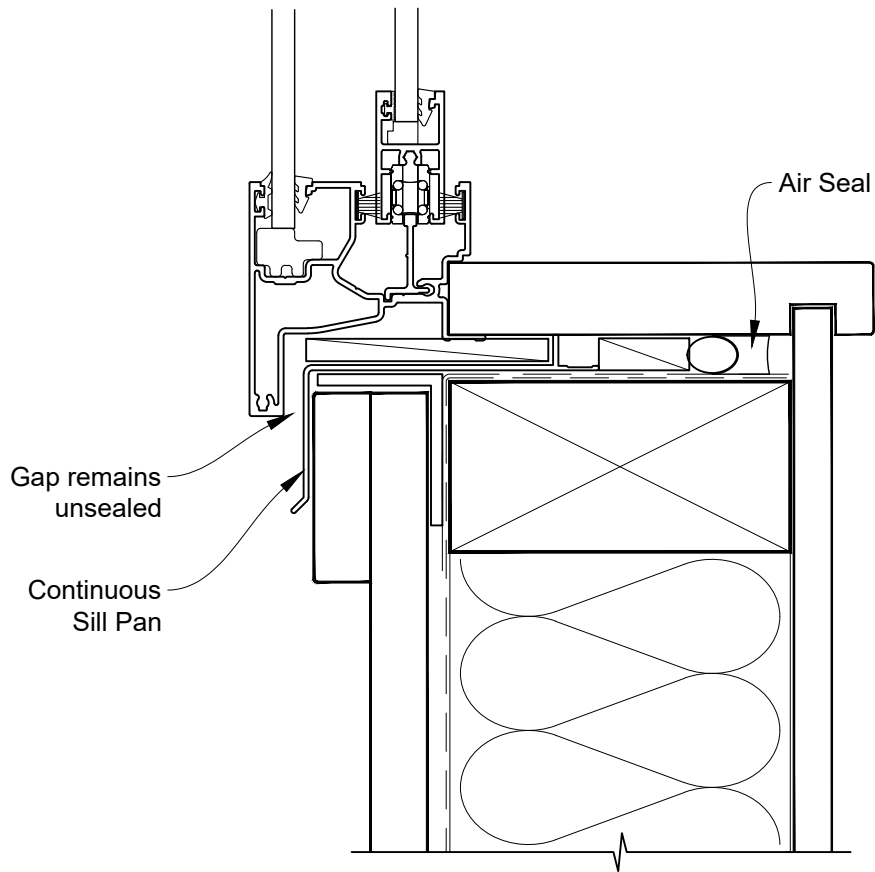

Date: 01.04.19

Scale: 1:2

CAD Ref.: VRSLBB-CS2

INSTALLATION DETAIL - VANTAGE RESIDENTIAL SLIMLINE SLIDING WINDOW ON BOARD & BATTEN DIRECT FIXED CLADDING

Date: 01.04.19

Scale: 1:2

CAD Ref.: VRSLBB-DH

INSTALLATION DETAIL - VANTAGE RESIDENTIAL SLIMLINE SLIDING WINDOW ON BOARD & BATTEN DIRECT FIXED CLADDING

Date: 01.04.19

Scale: 1:2

CAD Ref.: VRSLBB-DJ

INSTALLATION DETAIL - VANTAGE RESIDENTIAL SLIMLINE SLIDING WINDOW ON BOARD & BATTEN DIRECT FIXED CLADDING

Date: 01.04.19

Scale: 1:2

CAD Ref.: VRSLBB-DS

INSTALLATION DETAIL - VANTAGE RESIDENTIAL SLIMLINE SLIDING WINDOW ON BOARD & BATTEN DIRECT FIXED CLADDING