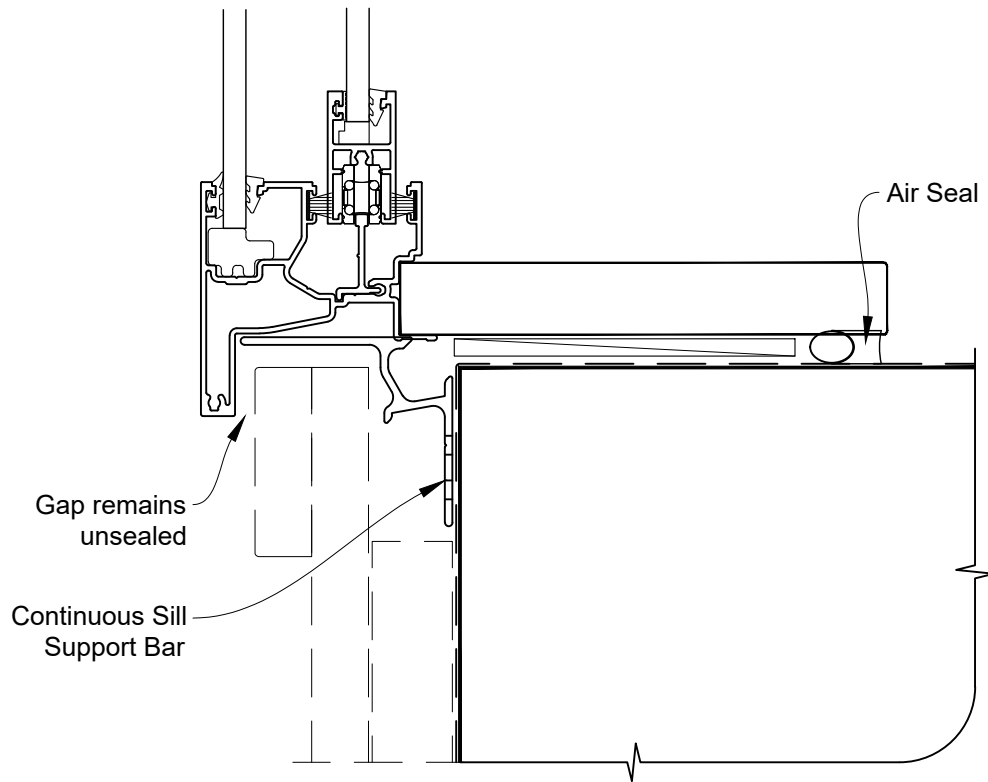

Date: 01.04.19

Scale: 1:2

CAD Ref.: VRSLBB-CJ

INSTALLATION DETAIL - VANTAGE RESIDENTIAL SLIMLINE SLIDING WINDOW ON BOARD & BATTEN CAVITY CONSTRUCTION

Date: 01.04.19

Scale: 1:2

CAD Ref.: VRSLBB-CS

INSTALLATION DETAIL - VANTAGE RESIDENTIAL SLIMLINE SLIDING WINDOW ON BOARD & BATTEN CAVITY CONSTRUCTION

Date: 01.04.19

Scale: 1:2

CAD Ref.: VRSLBB-CS2

INSTALLATION DETAIL - VANTAGE RESIDENTIAL SLIMLINE SLIDING WINDOW ON BOARD & BATTEN DIRECT FIXED CLADDING

Date: 01.04.19

Scale: 1:2

CAD Ref.: VRSLBB-DH

INSTALLATION DETAIL - VANTAGE RESIDENTIAL SLIMLINE SLIDING WINDOW ON BOARD & BATTEN DIRECT FIXED CLADDING