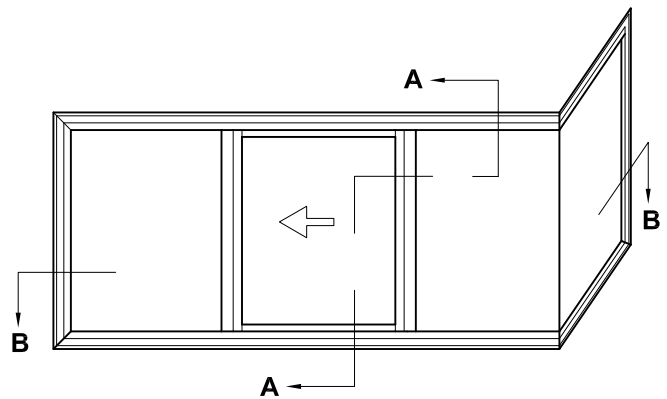

**SLIMLINE SLIDING WINDOW
FSF BUTT JOINTED CORNER
CROSS SECTION**

CAD REF. VSL04-0

DATE
01.04.19

SCALE
1:2

SECTION A-A

FSF With Butt Jointed Corner

SECTION B-B