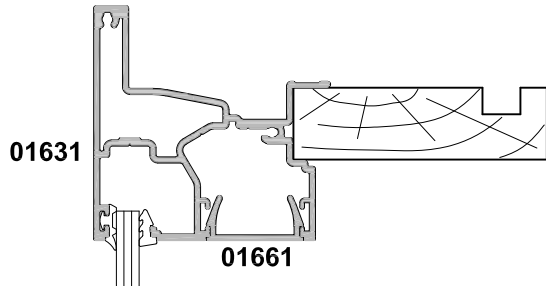

**SLIMLINE SLIDING WINDOW
FSF BUTT JOINTED CORNER
CROSS SECTION**

CAD REF. VSL04-0

DATE
01.04.19

SCALE
1:2

SECTION A-A

FSF With Butt Jointed Corner

SECTION B-B