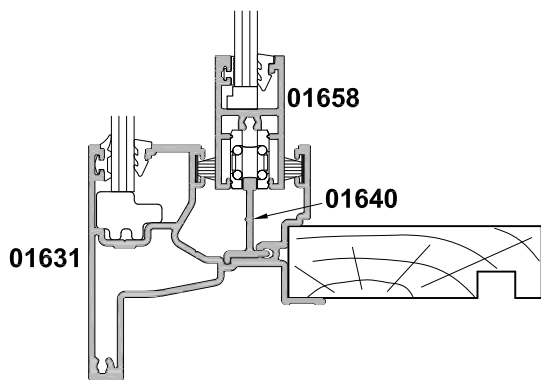

**SLIMLINE SLIDING WINDOW
FSF BUTT JOINTED CORNER
CROSS SECTION**

CAD REF. VSL04-0

DATE
01.04.19

SCALE
1:2

SECTION A-A

FSF With Butt Jointed Corner

SECTION B-B