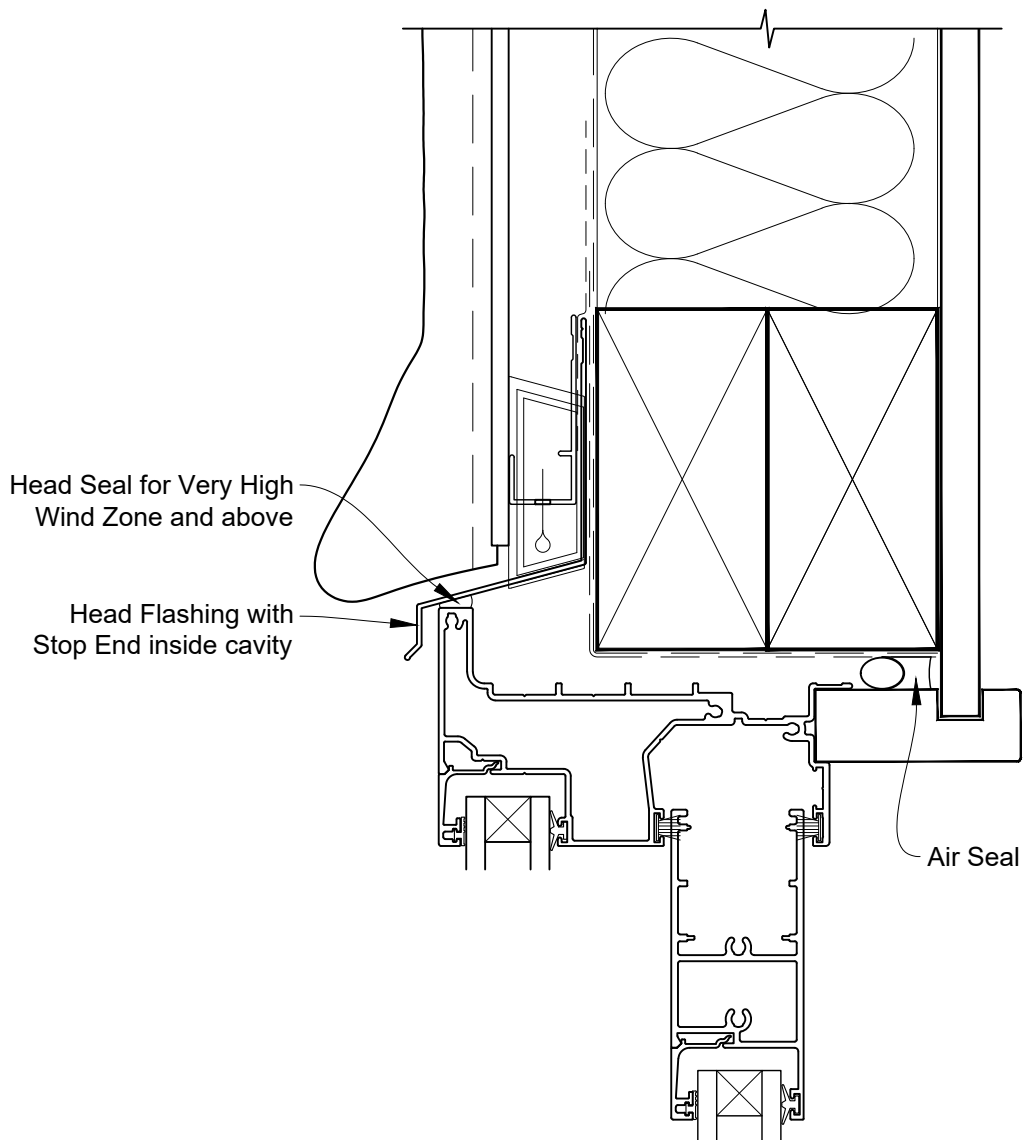

STEPPED SLIDING DOOR FRAME OPTION

INSTALLATION DETAIL - VANTAGE RESIDENTIAL SLIDING DOOR ON STUCCO CAVITY CONSTRUCTION

Date: 01.04.19

Scale: 1:2

CAD Ref.: VRSDST-CFH

FLAT SLIDING DOOR FRAME OPTION

**INSTALLATION DETAIL - VANTAGE RESIDENTIAL
SLIDING DOOR ON STUCCO
CAVITY CONSTRUCTION**