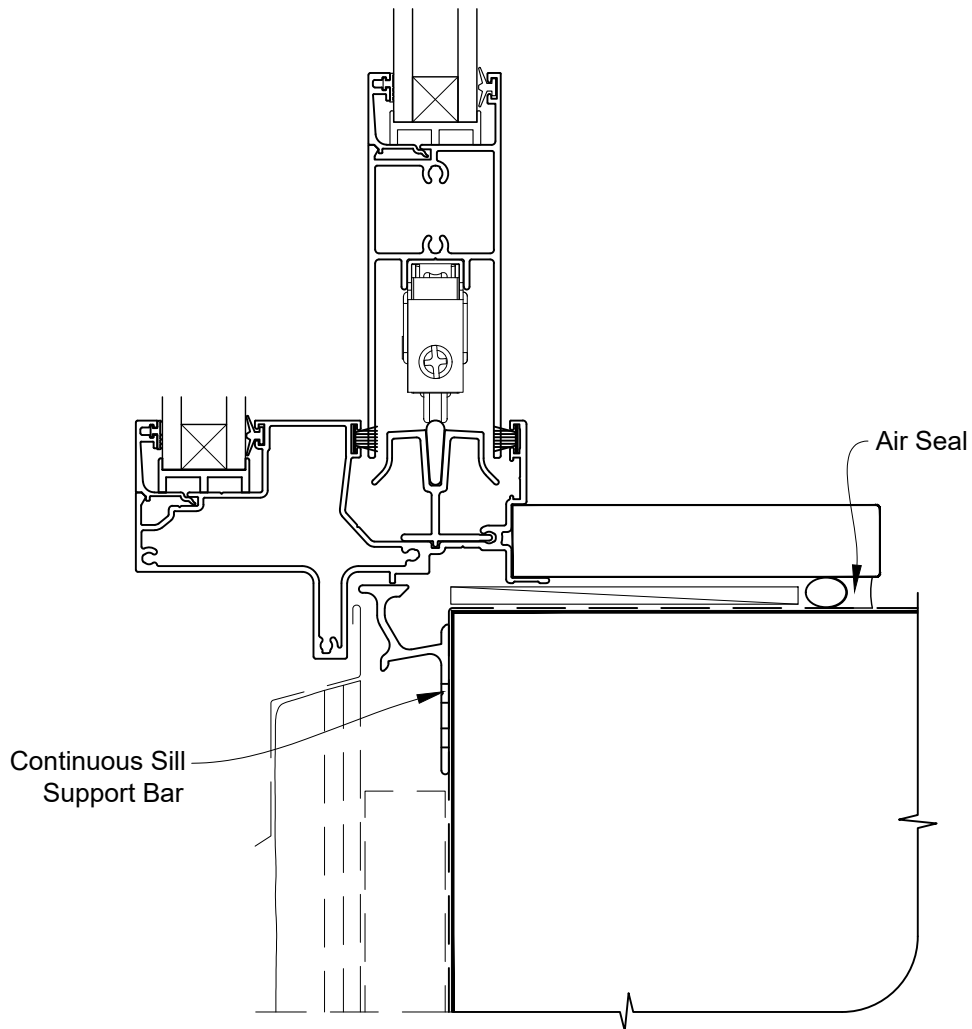

INSTALLATION DETAIL - VANTAGE RESIDENTIAL SLIDING DOOR ON STUCCO CAVITY CONSTRUCTION

Date: 01.04.19

Scale: 1:2

CAD Ref.: VRSDST-CSS

STEPPED SLIDING DOOR FRAME OPTION