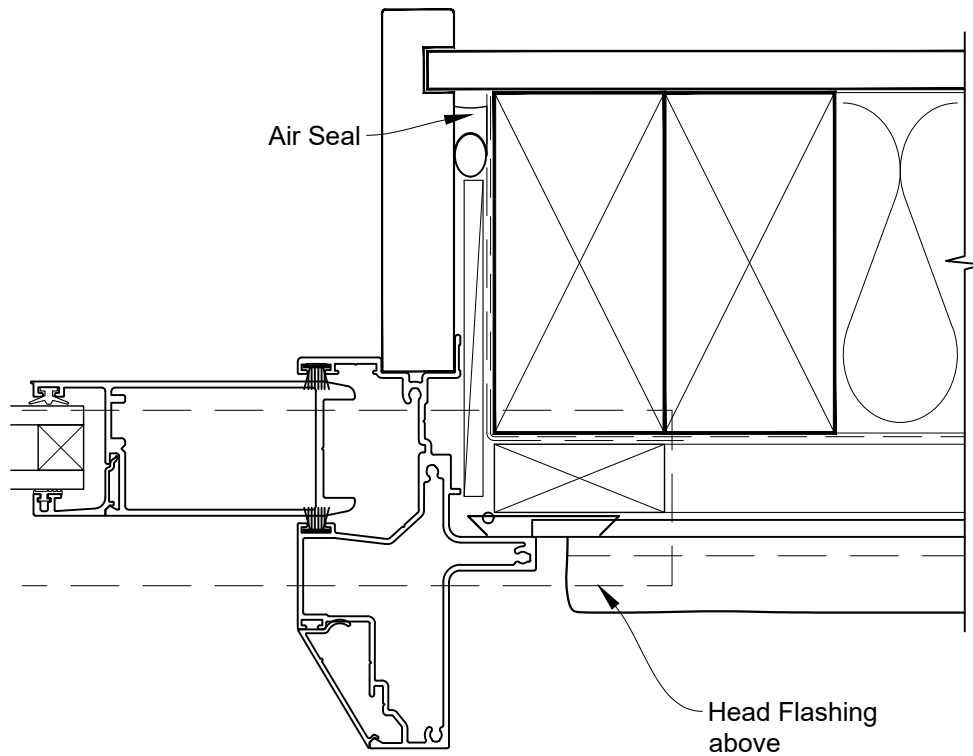

INSTALLATION DETAIL - VANTAGE RESIDENTIAL SLIDING DOOR ON STUCCO CAVITY CONSTRUCTION

Date: 01.04.19

Scale: 1:2

CAD Ref.: VRSDST-CSH

STEPPED SLIDING DOOR FRAME OPTION

INSTALLATION DETAIL - VANTAGE RESIDENTIAL SLIDING DOOR ON STUCCO CAVITY CONSTRUCTION

Date: 01.04.19

Scale: 1:2

CAD Ref.: VRSDST-CSJ

STEPPED SLIDING DOOR FRAME OPTION

INSTALLATION DETAIL - VANTAGE RESIDENTIAL SLIDING DOOR ON STUCCO CAVITY CONSTRUCTION

Date: 01.04.19

Scale: 1:2

CAD Ref.: VRSDST-CSS