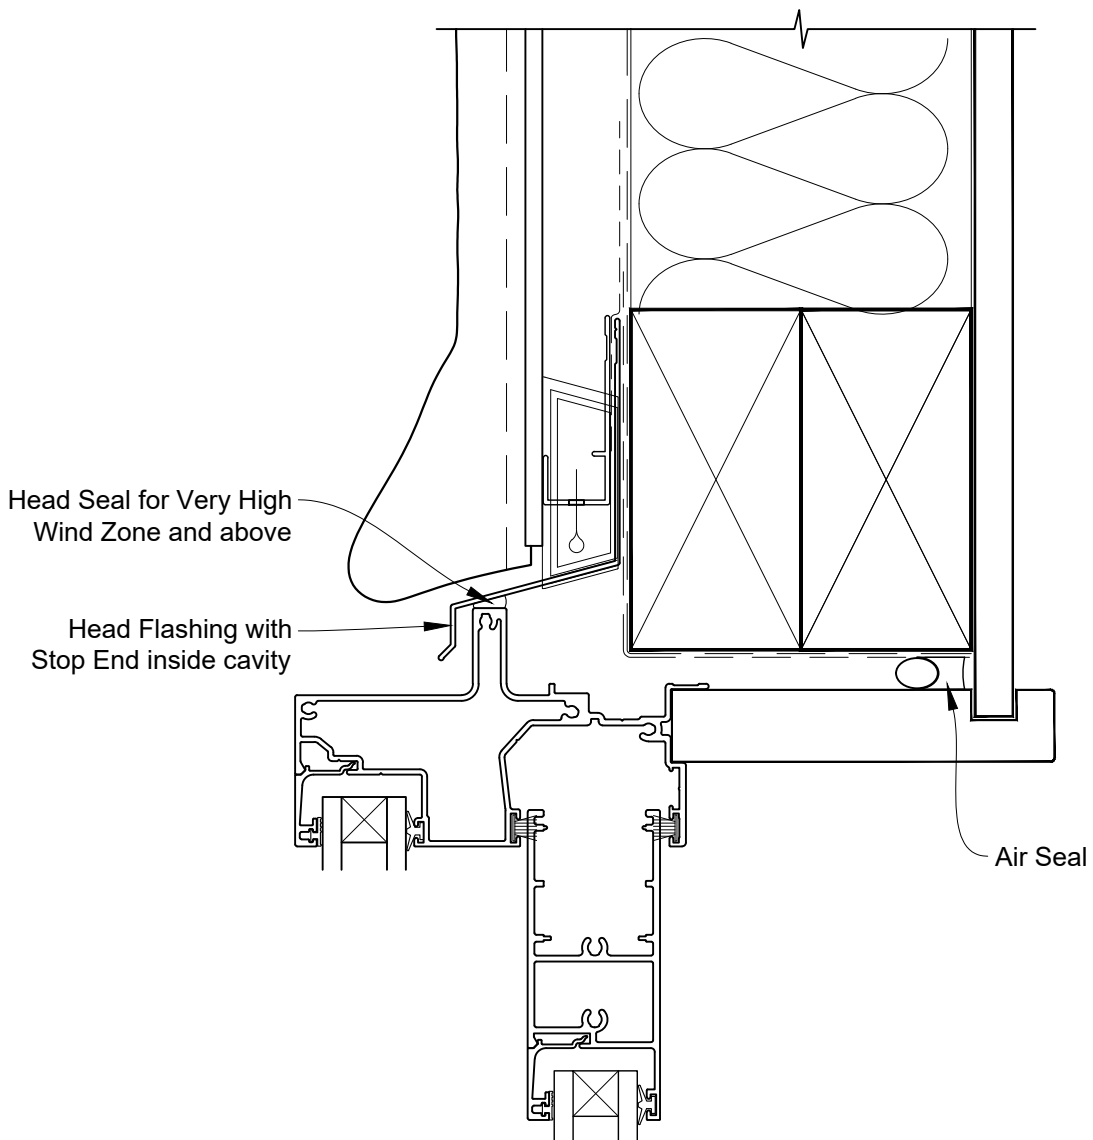

INSTALLATION DETAIL - VANTAGE RESIDENTIAL SLIDING DOOR ON STUCCO CAVITY CONSTRUCTION

Date: 01.04.19

Scale: 1:2

CAD Ref.: VRSDST-CSH

STEPPED SLIDING DOOR FRAME OPTION

INSTALLATION DETAIL - VANTAGE RESIDENTIAL SLIDING DOOR ON STUCCO CAVITY CONSTRUCTION

Date: 01.04.19

Scale: 1:2

CAD Ref.: VRSDST-CSJ

STEPPED SLIDING DOOR FRAME OPTION

INSTALLATION DETAIL - VANTAGE RESIDENTIAL SLIDING DOOR ON STUCCO CAVITY CONSTRUCTION

Date: 01.04.19

Scale: 1:2

CAD Ref.: VRSDST-CSS