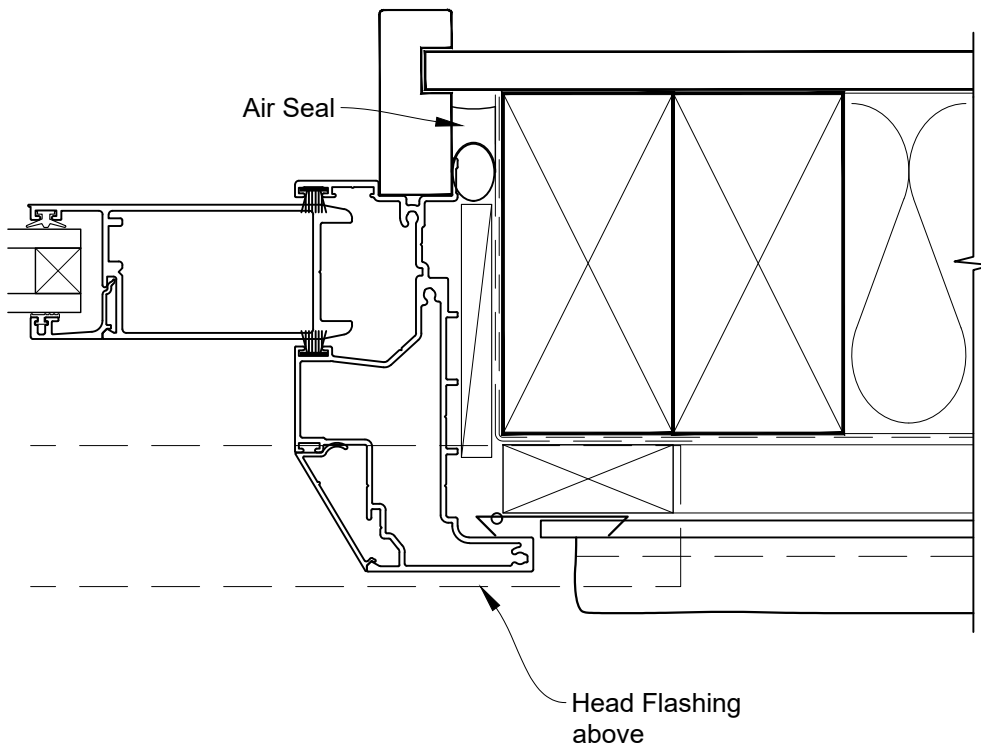

**INSTALLATION DETAIL - VANTAGE RESIDENTIAL
SLIDING DOOR ON STUCCO
CAVITY CONSTRUCTION**

Date: 01.04.19

Scale: 1:2

CAD Ref.: VRSDST-CFJ

FLAT SLIDING DOOR FRAME OPTION