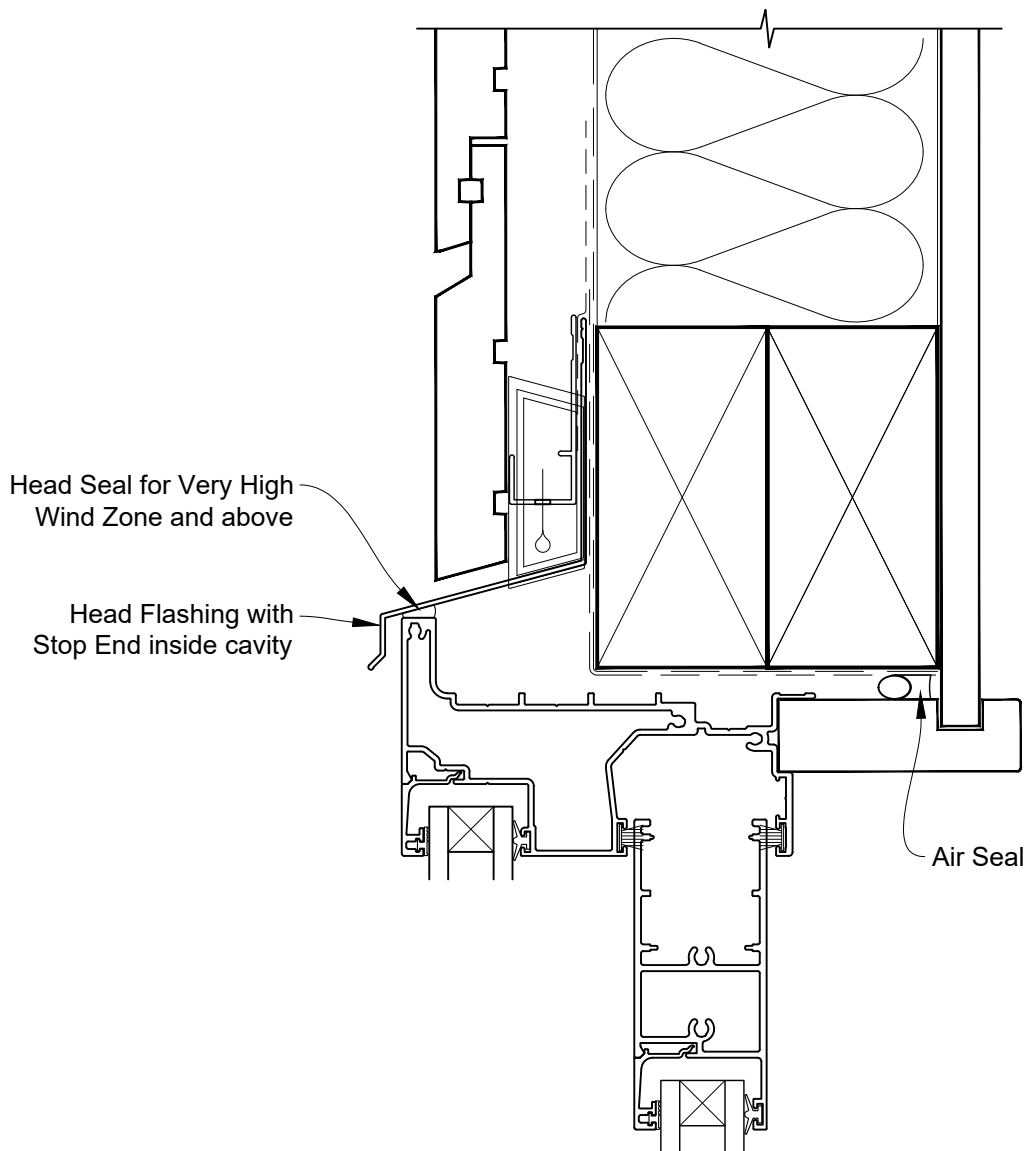

INSTALLATION DETAIL - VANTAGE RESIDENTIAL SLIDING DOOR ON RUSTICATED WEATHERBOARD CAVITY CONSTRUCTION

Date: 01.04.19

Scale: 1:2

CAD Ref.: VRSDRW-CFH

FLAT SLIDING DOOR FRAME OPTION