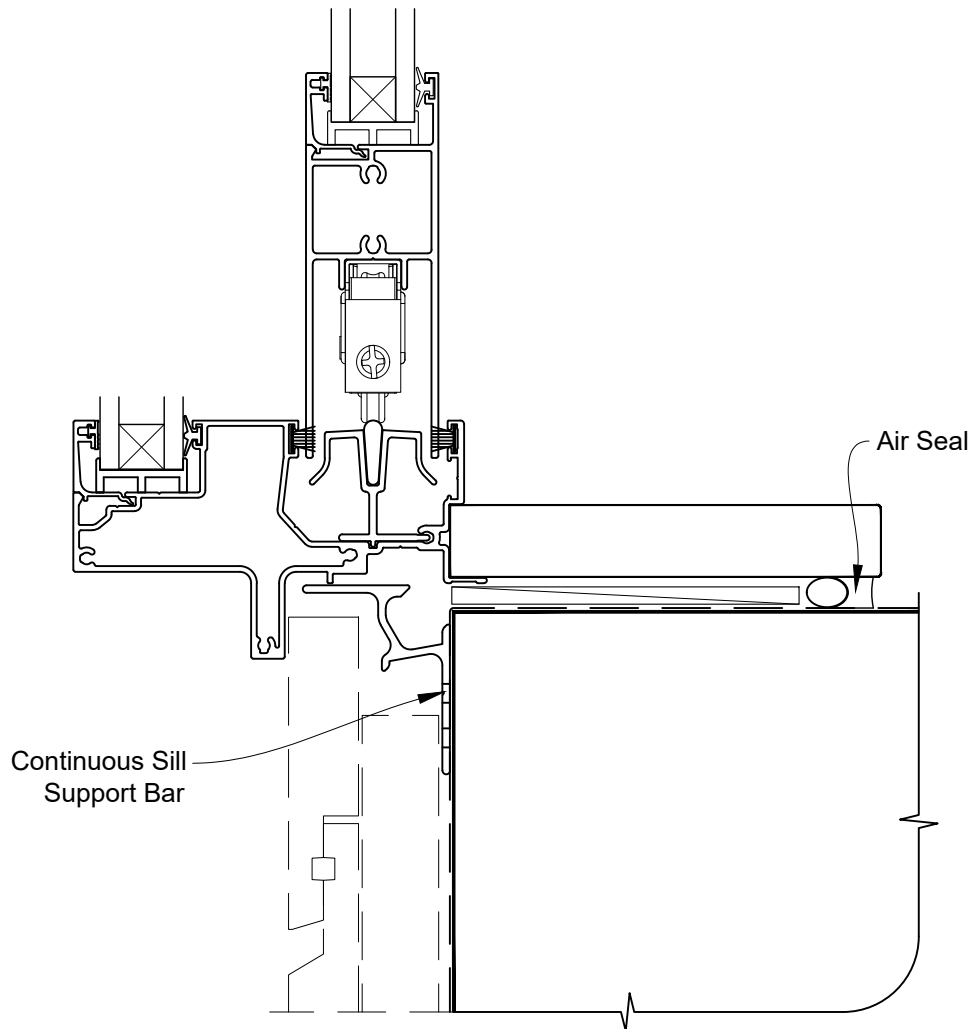

Date: 01.04.19

Scale: 1:2

CAD Ref.: VRSDRW-CSJ

STEPPED SLIDING DOOR FRAME OPTION

INSTALLATION DETAIL - VANTAGE RESIDENTIAL SLIDING DOOR ON RUSTICATED WEATHERBOARD CAVITY CONSTRUCTION

Date: 01.04.19

Scale: 1:2

CAD Ref.: VRSDRW-CSS

STEPPED SLIDING DOOR FRAME OPTION

INSTALLATION DETAIL - VANTAGE RESIDENTIAL SLIDING DOOR ON RUSTICATED WEATHERBOARD DIRECT FIXED CONSTRUCTION

Date: 01.04.19

Scale: 1:2

CAD Ref.: VRSDRW-DSH