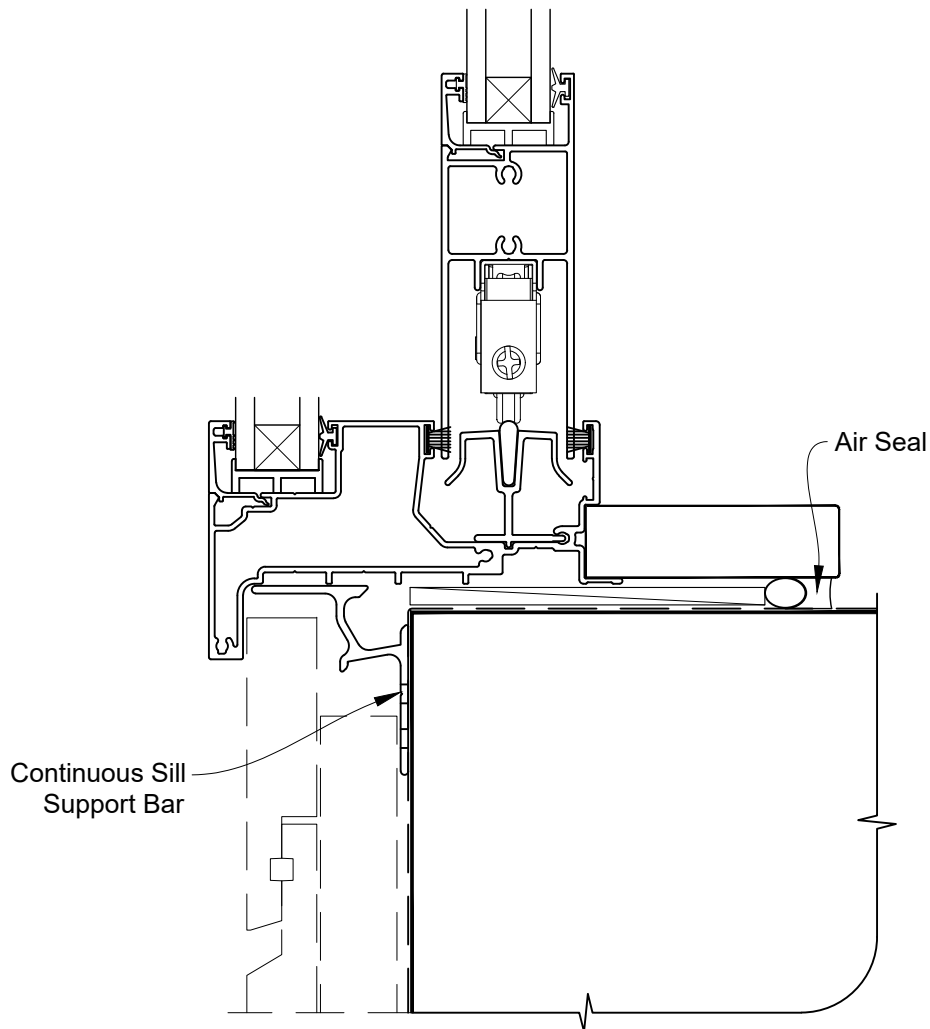

FLAT SLIDING DOOR FRAME OPTION

INSTALLATION DETAIL - VANTAGE RESIDENTIAL SLIDING DOOR ON RUSTICATED WEATHERBOARD CAVITY CONSTRUCTION

Date: 01.04.19

Scale: 1:2

CAD Ref.: VRSDRW-CFS

FLAT SLIDING DOOR FRAME OPTION