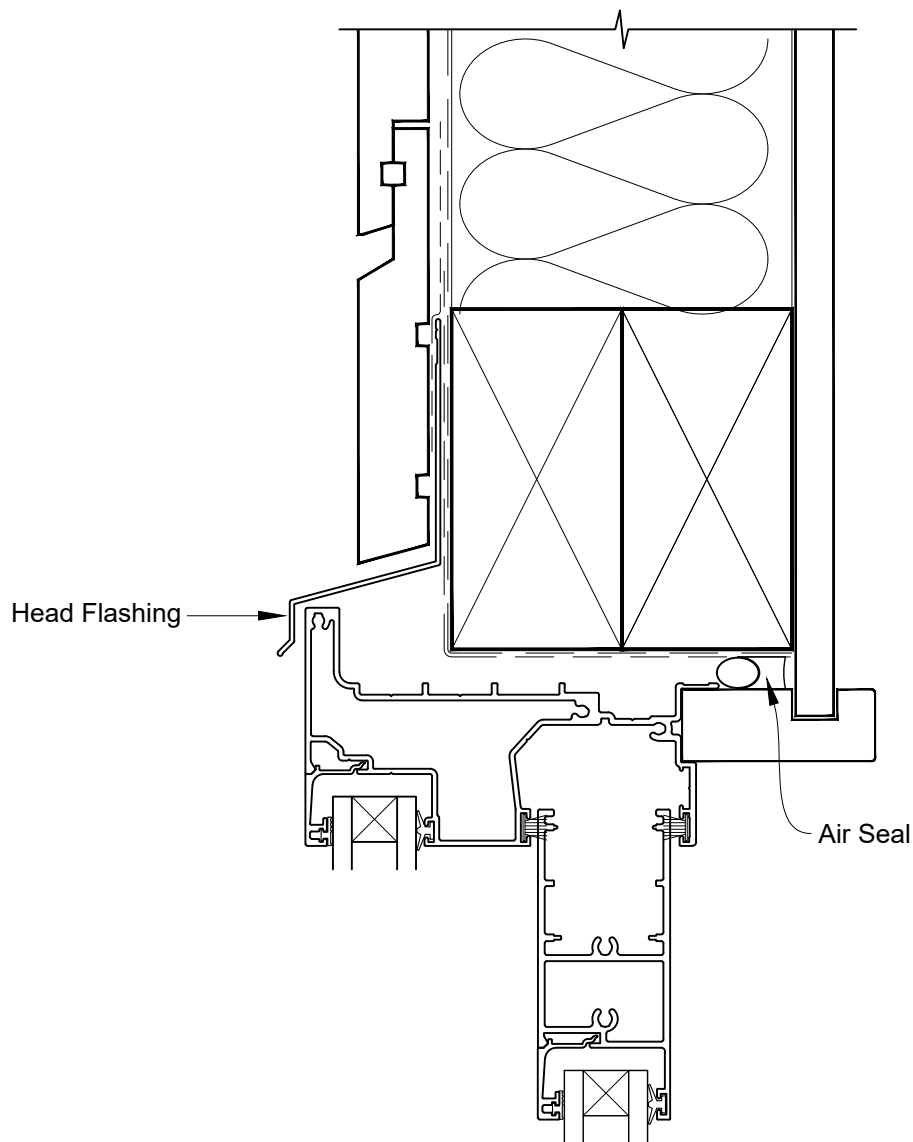

FLAT SLIDING DOOR FRAME OPTION

INSTALLATION DETAIL - VANTAGE RESIDENTIAL SLIDING DOOR ON RUSTICATED WEATHERBOARD CAVITY CONSTRUCTION

Date: 01.04.19

Scale: 1:2

CAD Ref.: VRSDRW-CFS

FLAT SLIDING DOOR FRAME OPTION

INSTALLATION DETAIL - VANTAGE RESIDENTIAL SLIDING DOOR ON RUSTICATED WEATHERBOARD DIRECT FIXED CONSTRUCTION

Date: 01.04.19

Scale: 1:2

CAD Ref.: VRSDRW-DFH

FLAT SLIDING DOOR FRAME OPTION

INSTALLATION DETAIL - VANTAGE RESIDENTIAL SLIDING DOOR ON RUSTICATED WEATHERBOARD DIRECT FIXED CONSTRUCTION