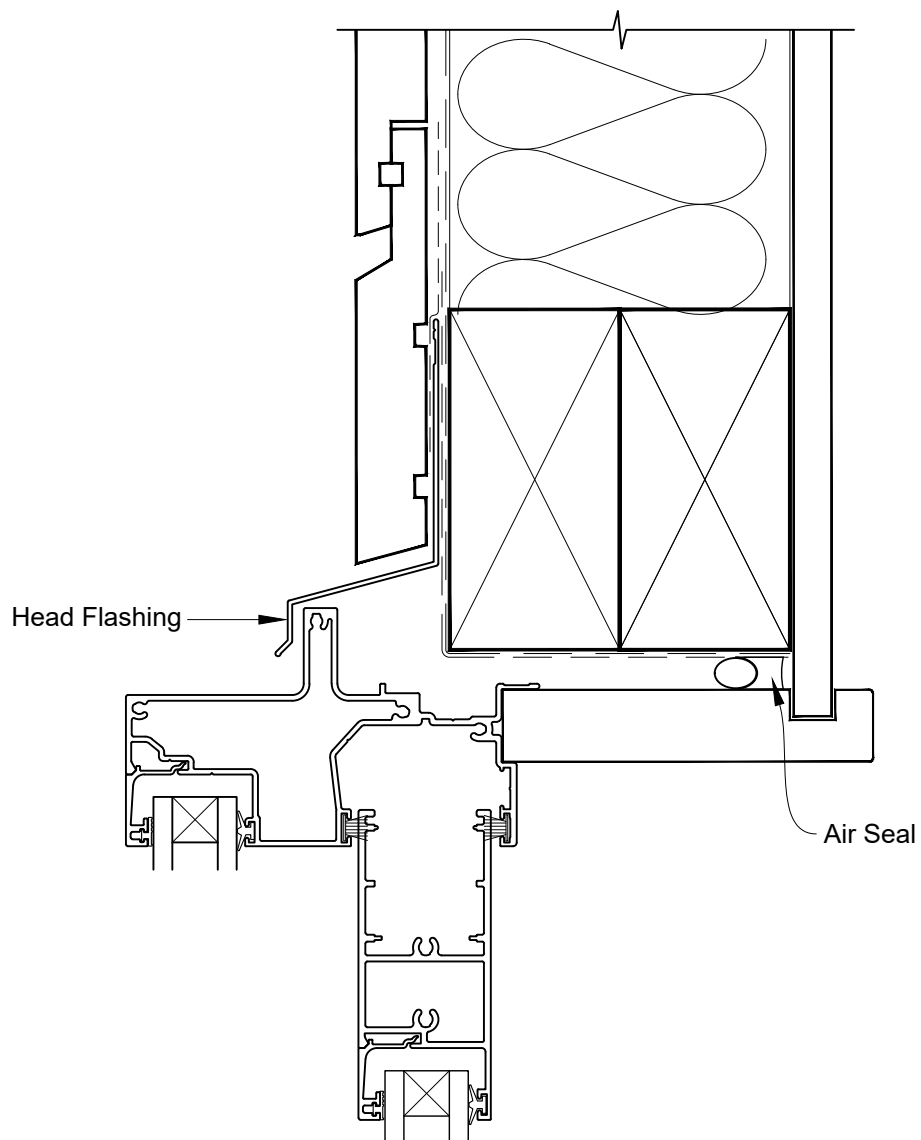

Date: 01.04.19

Scale: 1:2

CAD Ref.: VRSDRW-CSJ

STEPPED SLIDING DOOR FRAME OPTION

INSTALLATION DETAIL - VANTAGE RESIDENTIAL SLIDING DOOR ON RUSTICATED WEATHERBOARD CAVITY CONSTRUCTION

Date: 01.04.19

Scale: 1:2

CAD Ref.: VRSDRW-CSS

STEPPED SLIDING DOOR FRAME OPTION

INSTALLATION DETAIL - VANTAGE RESIDENTIAL SLIDING DOOR ON RUSTICATED WEATHERBOARD DIRECT FIXED CONSTRUCTION

Date: 01.04.19

Scale: 1:2

CAD Ref.: VRSDRW-DSH

STEPPED SLIDING DOOR FRAME OPTION

INSTALLATION DETAIL - VANTAGE RESIDENTIAL SLIDING DOOR ON RUSTICATED WEATHERBOARD DIRECT FIXED CONSTRUCTION

Date: 01.04.19

Scale: 1:2

CAD Ref.: VRSDRW-DSJ

STEPPED SLIDING DOOR FRAME OPTION