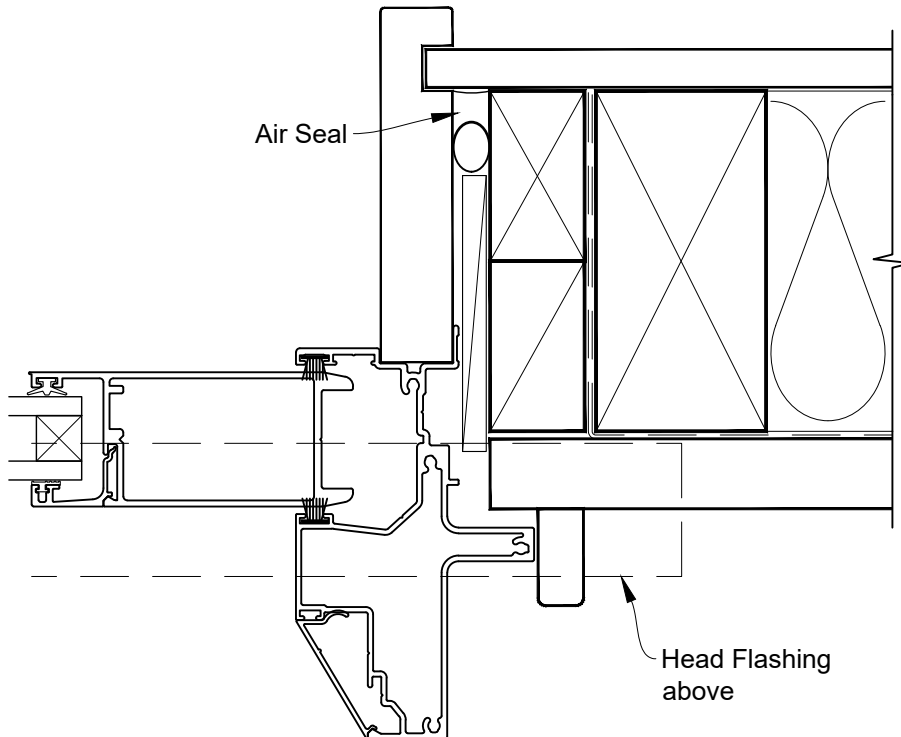

CAD Ref.: VRSDRW-CSS

STEPPED SLIDING DOOR FRAME OPTION

INSTALLATION DETAIL - VANTAGE RESIDENTIAL SLIDING DOOR ON RUSTICATED WEATHERBOARD DIRECT FIXED CONSTRUCTION

Date: 01.04.19

Scale: 1:2

CAD Ref.: VRSDRW-DSH

STEPPED SLIDING DOOR FRAME OPTION

INSTALLATION DETAIL - VANTAGE RESIDENTIAL SLIDING DOOR ON RUSTICATED WEATHERBOARD DIRECT FIXED CONSTRUCTION

Date: 01.04.19

Scale: 1:2

CAD Ref.: VRSDRW-DSJ

STEPPED SLIDING DOOR FRAME OPTION

INSTALLATION DETAIL - VANTAGE RESIDENTIAL SLIDING DOOR ON RUSTICATED WEATHERBOARD DIRECT FIXED CONSTRUCTION

Date: 01.04.19

Scale: 1:2

CAD Ref.: VRSDRW-DSS

STEPPED SLIDING DOOR FRAME OPTION

INSTALLATION DETAIL - VANTAGE RESIDENTIAL SLIDING DOOR ON RUSTICATED WEATHERBOARD CAVITY CONSTRUCTION