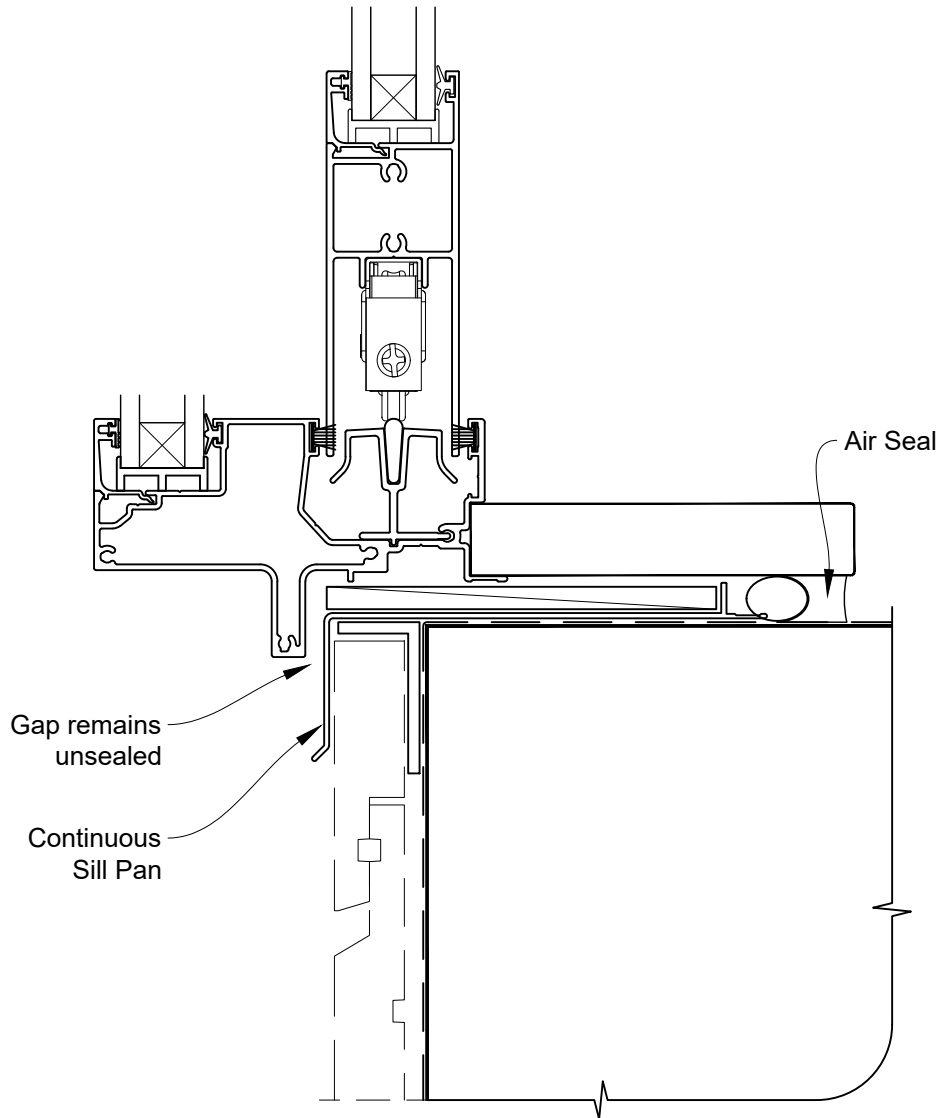

INSTALLATION DETAIL - VANTAGE RESIDENTIAL SLIDING DOOR ON RUSTICATED WEATHERBOARD DIRECT FIXED CONSTRUCTION

Date: 01.04.19

Scale: 1:2

CAD Ref.: VRSDRW-DSS

STEPPED SLIDING DOOR FRAME OPTION