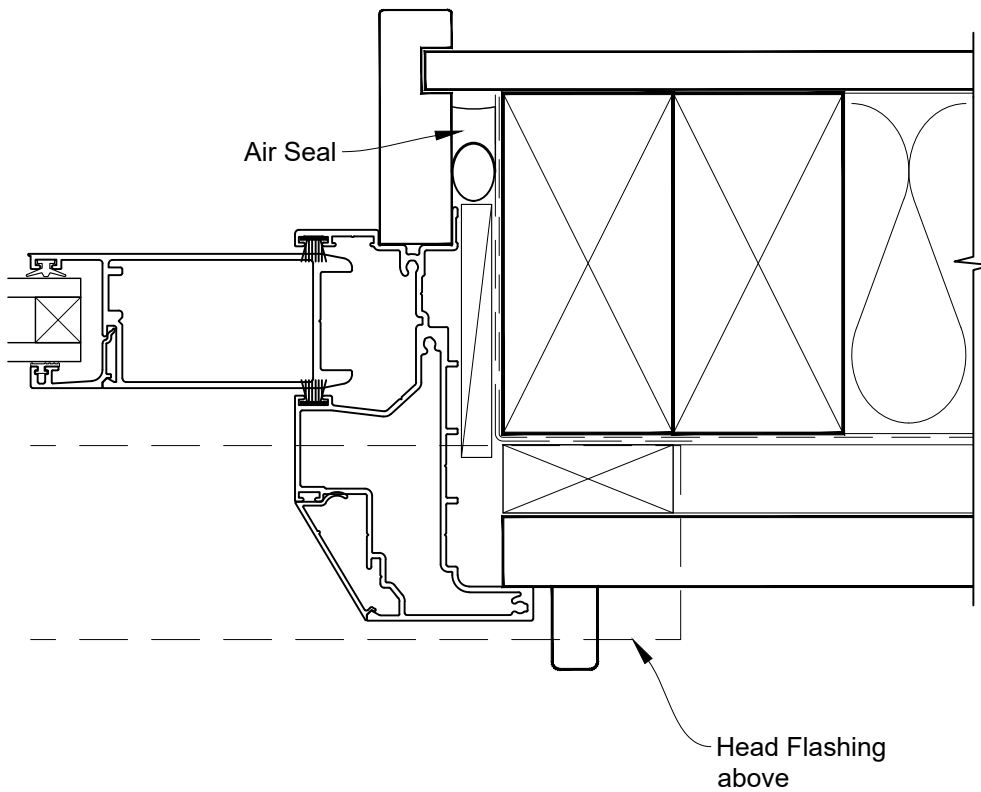

Date: 01.04.19

Scale: 1:2

CAD Ref.: VRSDRW-CFH

FLAT SLIDING DOOR FRAME OPTION

INSTALLATION DETAIL - VANTAGE RESIDENTIAL SLIDING DOOR ON RUSTICATED WEATHERBOARD CAVITY CONSTRUCTION

Date: 01.04.19

Scale: 1:2

CAD Ref.: VRSDRW-CFJ

FLAT SLIDING DOOR FRAME OPTION

INSTALLATION DETAIL - VANTAGE RESIDENTIAL SLIDING DOOR ON RUSTICATED WEATHERBOARD CAVITY CONSTRUCTION

Date: 01.04.19

Scale: 1:2

CAD Ref.: VRSDRW-CFS

FLAT SLIDING DOOR FRAME OPTION