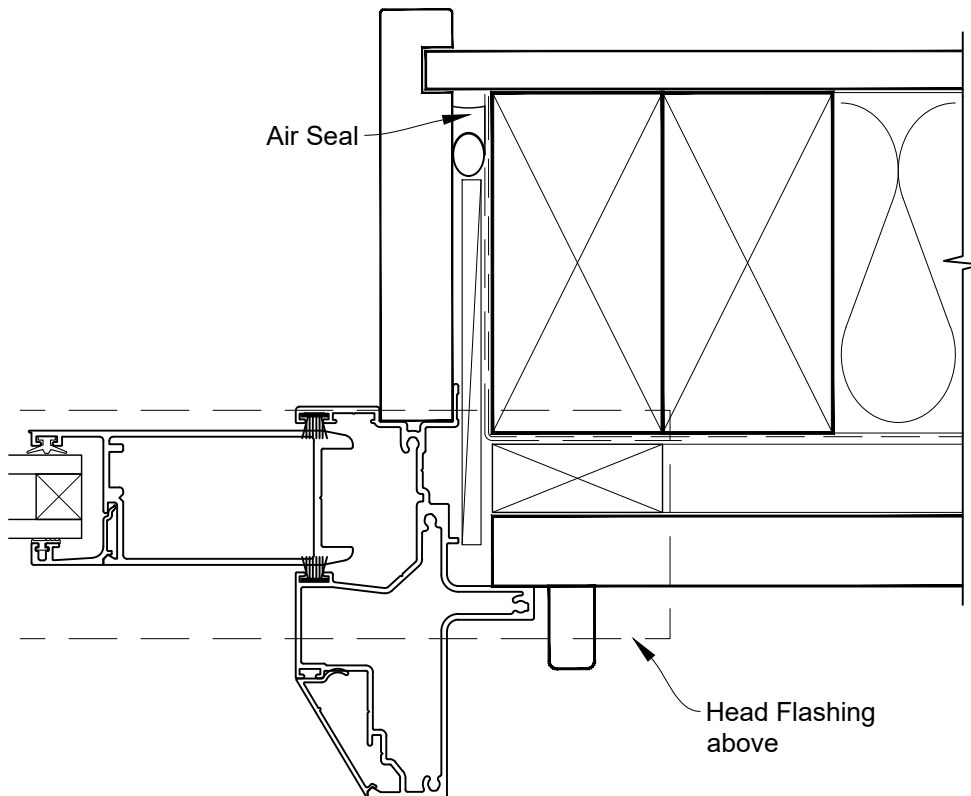

INSTALLATION DETAIL - VANTAGE RESIDENTIAL SLIDING DOOR ON RUSTICATED WEATHERBOARD CAVITY CONSTRUCTION

Date: 01.04.19

Scale: 1:2

CAD Ref.: VRSDRW-CSH

STEPPED SLIDING DOOR FRAME OPTION

INSTALLATION DETAIL - VANTAGE RESIDENTIAL SLIDING DOOR ON RUSTICATED WEATHERBOARD CAVITY CONSTRUCTION

Date: 01.04.19

Scale: 1:2

CAD Ref.: VRSDRW-CSJ

STEPPED SLIDING DOOR FRAME OPTION

INSTALLATION DETAIL - VANTAGE RESIDENTIAL SLIDING DOOR ON RUSTICATED WEATHERBOARD CAVITY CONSTRUCTION

Date: 01.04.19

Scale: 1:2