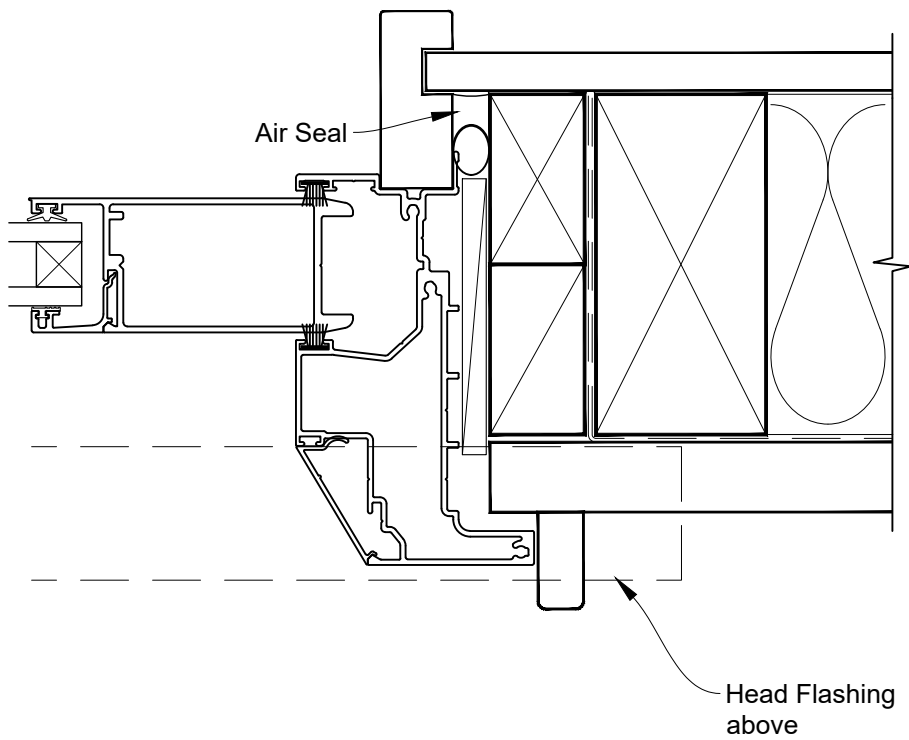

FLAT SLIDING DOOR FRAME OPTION

INSTALLATION DETAIL - VANTAGE RESIDENTIAL SLIDING DOOR ON RUSTICATED WEATHERBOARD CAVITY CONSTRUCTION

Date: 01.04.19

Scale: 1:2

CAD Ref.: VRSDRW-CFS

FLAT SLIDING DOOR FRAME OPTION

INSTALLATION DETAIL - VANTAGE RESIDENTIAL SLIDING DOOR ON RUSTICATED WEATHERBOARD DIRECT FIXED CONSTRUCTION

Date: 01.04.19

Scale: 1:2

CAD Ref.: VRSDRW-DFH

FLAT SLIDING DOOR FRAME OPTION

INSTALLATION DETAIL - VANTAGE RESIDENTIAL SLIDING DOOR ON RUSTICATED WEATHERBOARD DIRECT FIXED CONSTRUCTION

Date: 01.04.19

Scale: 1:2

CAD Ref.: VRSDRW-DFJ

FLAT SLIDING DOOR FRAME OPTION

INSTALLATION DETAIL - VANTAGE RESIDENTIAL SLIDING DOOR ON RUSTICATED WEATHERBOARD DIRECT FIXED CONSTRUCTION

Date: 01.04.19

Scale: 1:2