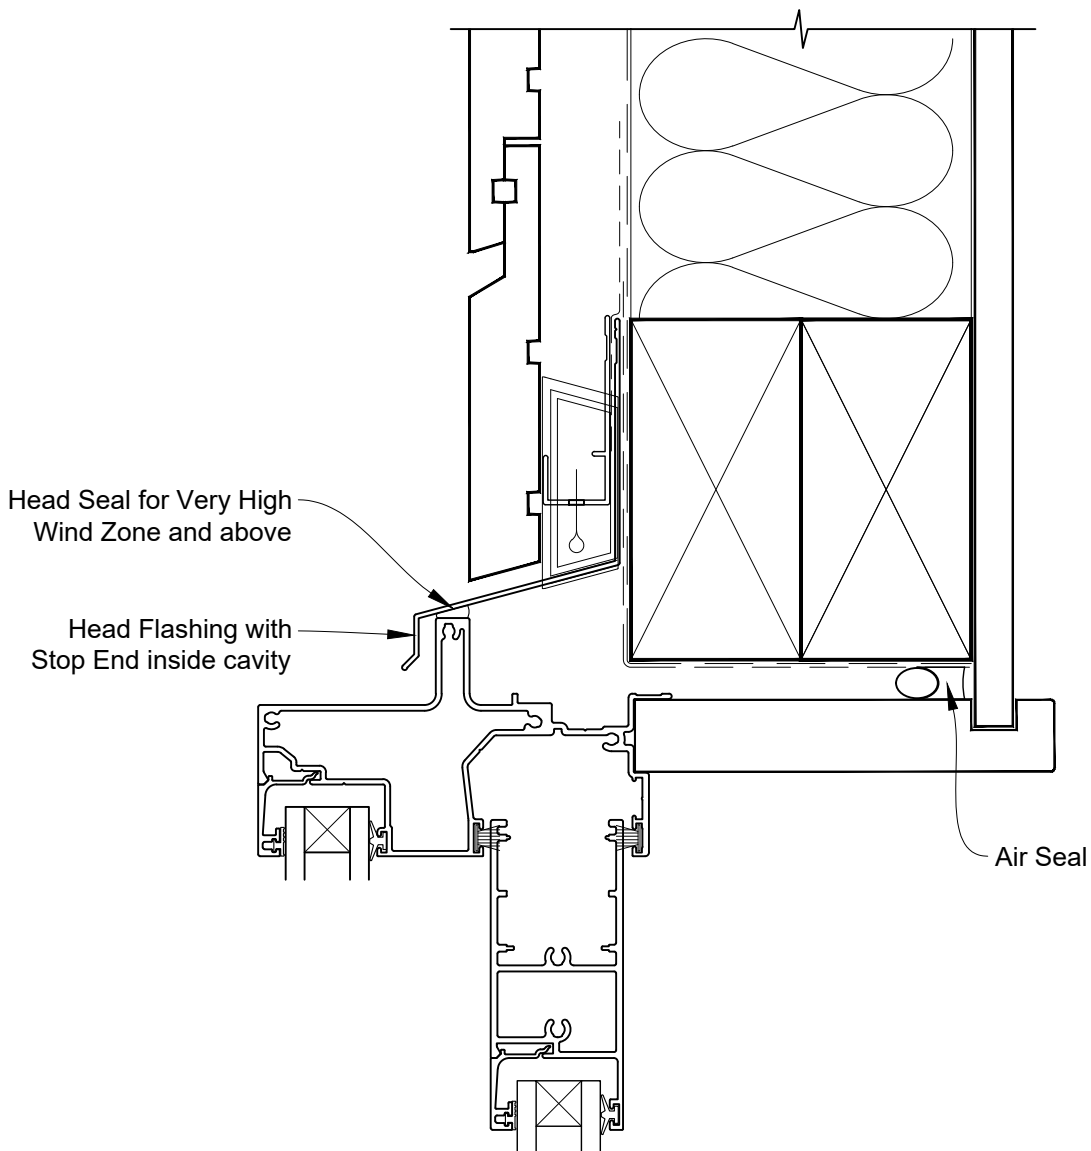

INSTALLATION DETAIL - VANTAGE RESIDENTIAL SLIDING DOOR ON RUSTICATED WEATHERBOARD CAVITY CONSTRUCTION

Date: 01.04.19

Scale: 1:2

CAD Ref.: VRSDRW-CSH

STEPPED SLIDING DOOR FRAME OPTION

INSTALLATION DETAIL - VANTAGE RESIDENTIAL SLIDING DOOR ON RUSTICATED WEATHERBOARD CAVITY CONSTRUCTION

Date: 01.04.19

Scale: 1:2

CAD Ref.: VRSDRW-CSJ

STEPPED SLIDING DOOR FRAME OPTION

INSTALLATION DETAIL - VANTAGE RESIDENTIAL SLIDING DOOR ON RUSTICATED WEATHERBOARD CAVITY CONSTRUCTION

Date: 01.04.19

Scale: 1:2