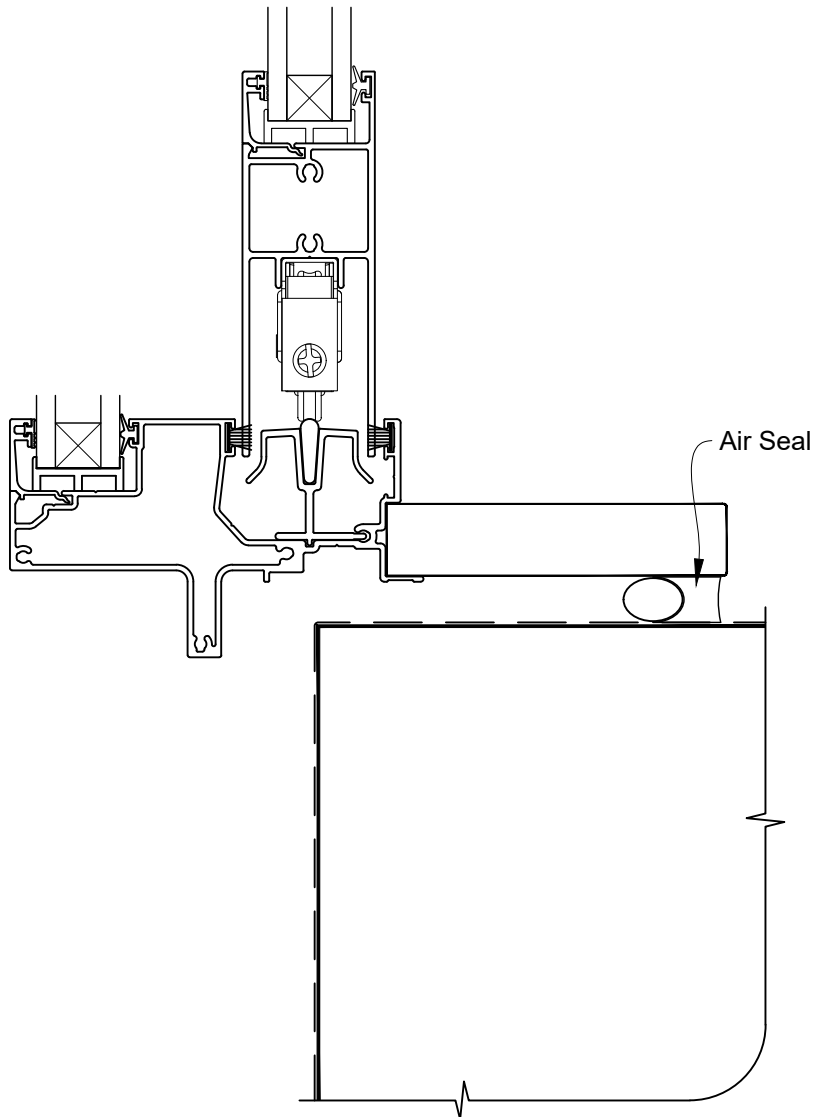

**INSTALLATION DETAIL - VANTAGE RESIDENTIAL
SLIDING DOOR ON NO CLADDING
DIRECT FIXED CLADDING**

Date: 01.04.19

Scale: 1:2

CAD Ref.: VRSDNC-DSS

STEPPED SLIDING DOOR FRAME OPTION