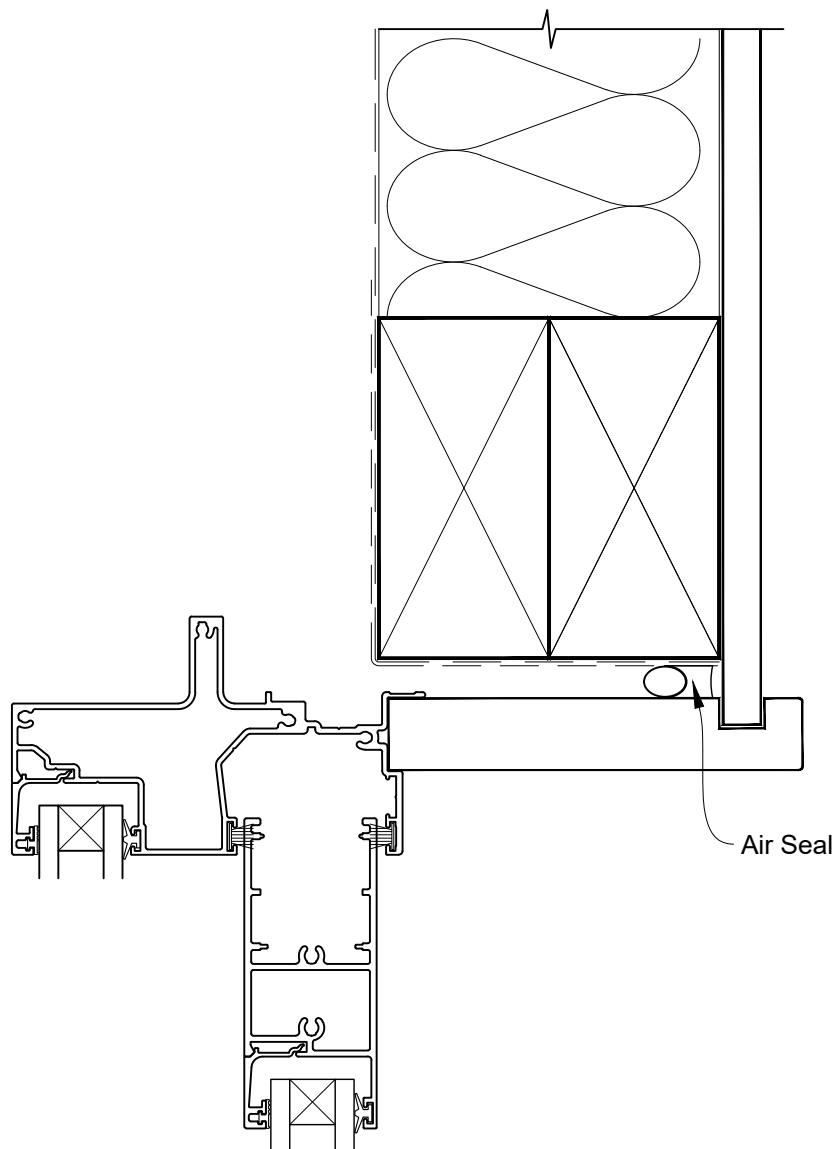

INSTALLATION DETAIL - VANTAGE RESIDENTIAL SLIDING DOOR ON NO CLADDING CAVITY CONSTRUCTION

Date: 01.04.19

Scale: 1:2

CAD Ref.: VRSDNC-CSH

STEPPED SLIDING DOOR FRAME OPTION

**INSTALLATION DETAIL - VANTAGE RESIDENTIAL
SLIDING DOOR ON NO CLADDING
CAVITY CONSTRUCTION**

Date: 01.04.19

Scale: 1:2

CAD Ref.: VRSDNC-CSJ

STEPPED SLIDING DOOR FRAME OPTION

**INSTALLATION DETAIL - VANTAGE RESIDENTIAL
SLIDING DOOR ON NO CLADDING
CAVITY CONSTRUCTION**

Date: 01.04.19

Scale: 1:2

CAD Ref.: VRSDNC-CSS