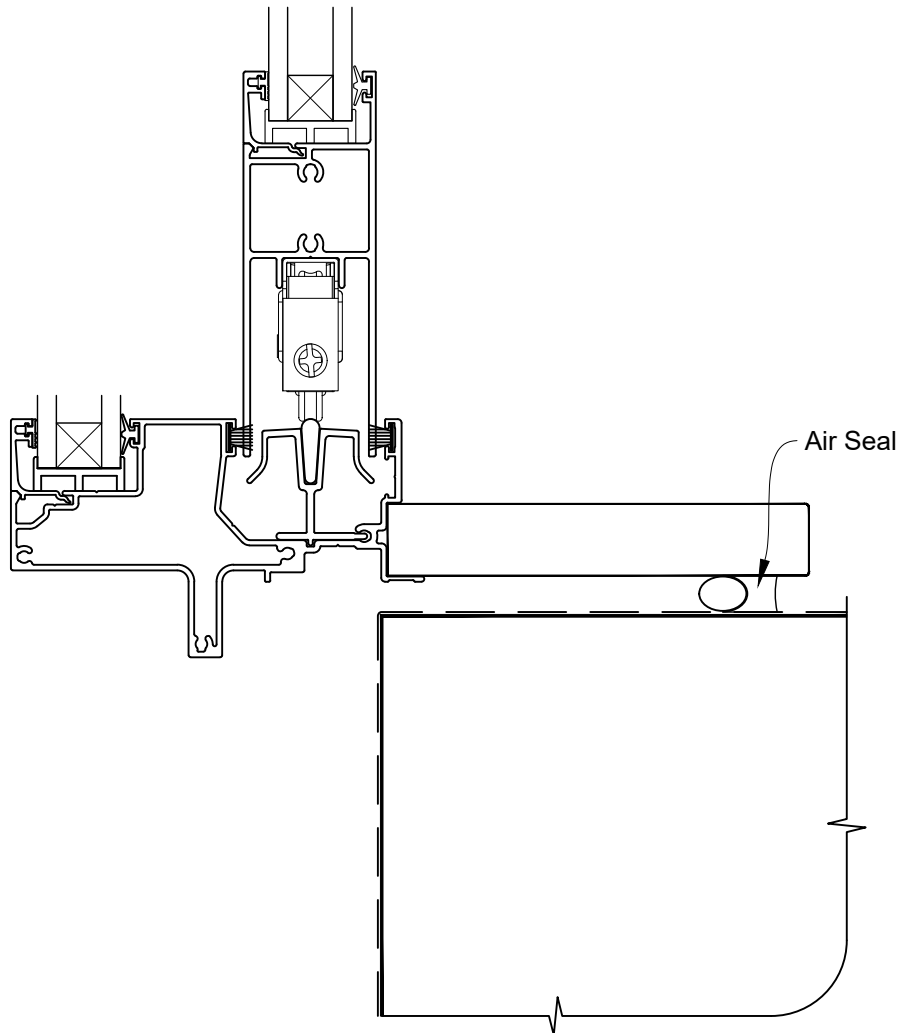

Date: 01.04.19

Scale: 1:2

CAD Ref.: VRSDNC-CSJ

STEPPED SLIDING DOOR FRAME OPTION

**INSTALLATION DETAIL - VANTAGE RESIDENTIAL
SLIDING DOOR ON NO CLADDING
CAVITY CONSTRUCTION**

Date: 01.04.19

Scale: 1:2

CAD Ref.: VRSDNC-CSS

STEPPED SLIDING DOOR FRAME OPTION

**INSTALLATION DETAIL - VANTAGE RESIDENTIAL
SLIDING DOOR ON NO CLADDING
DIRECT FIXED CLADDING**

Date: 01.04.19

Scale: 1:2

CAD Ref.: VRSDNC-DSH

STEPPED SLIDING DOOR FRAME OPTION