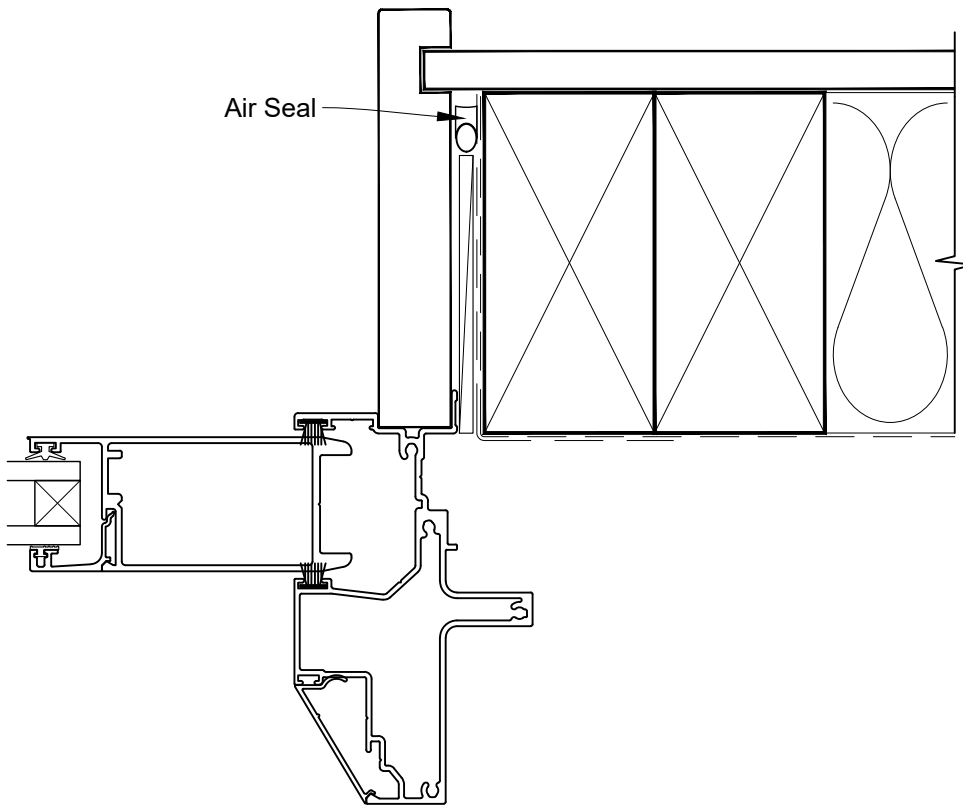

INSTALLATION DETAIL - VANTAGE RESIDENTIAL SLIDING DOOR ON NO CLADDING CAVITY CONSTRUCTION

Date: 01.04.19

Scale: 1:2

CAD Ref.: VRSDNC-CSH

STEPPED SLIDING DOOR FRAME OPTION

**INSTALLATION DETAIL - VANTAGE RESIDENTIAL
SLIDING DOOR ON NO CLADDING
CAVITY CONSTRUCTION**

Date: 01.04.19

Scale: 1:2

CAD Ref.: VRSDNC-CSJ

STEPPED SLIDING DOOR FRAME OPTION

**INSTALLATION DETAIL - VANTAGE RESIDENTIAL
SLIDING DOOR ON NO CLADDING
CAVITY CONSTRUCTION**

Date: 01.04.19

Scale: 1:2

CAD Ref.: VRSDNC-CSS