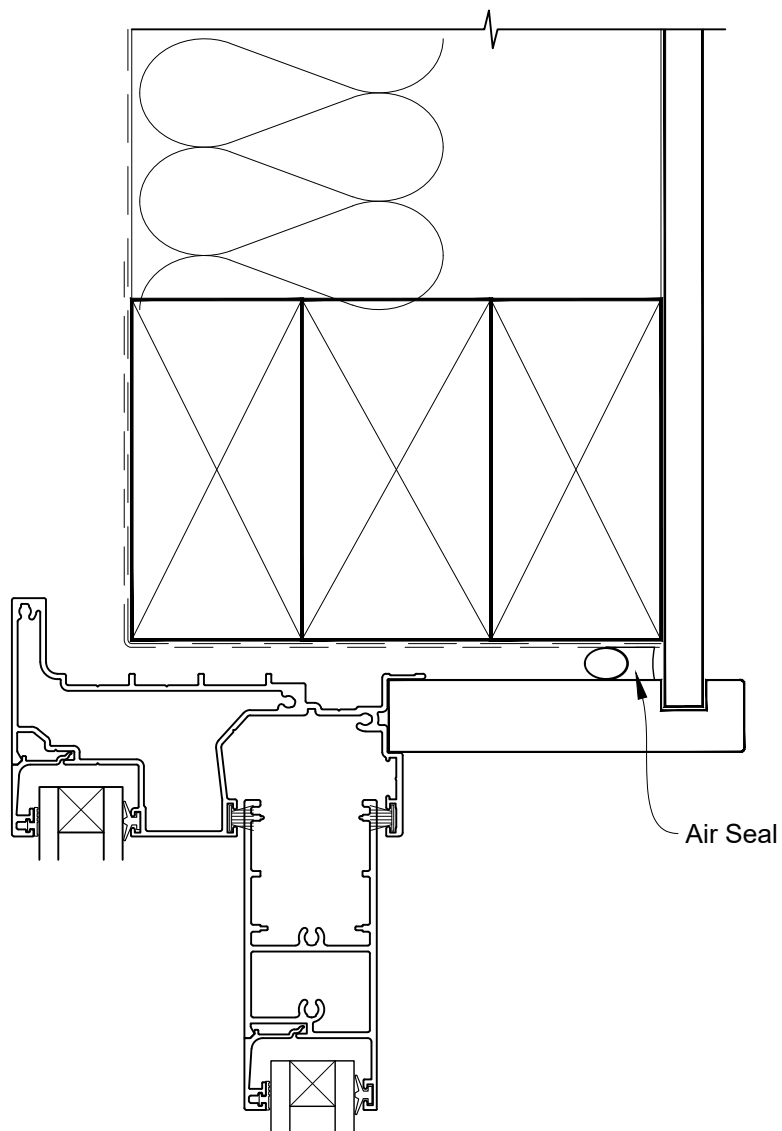

**INSTALLATION DETAIL - VANTAGE RESIDENTIAL
SLIDING DOOR ON NO CLADDING
DIRECT FIXED CLADDING**

Date: 01.04.19

Scale: 1:2

CAD Ref.: VRSDNC-DFH

FLAT SLIDING DOOR FRAME OPTION