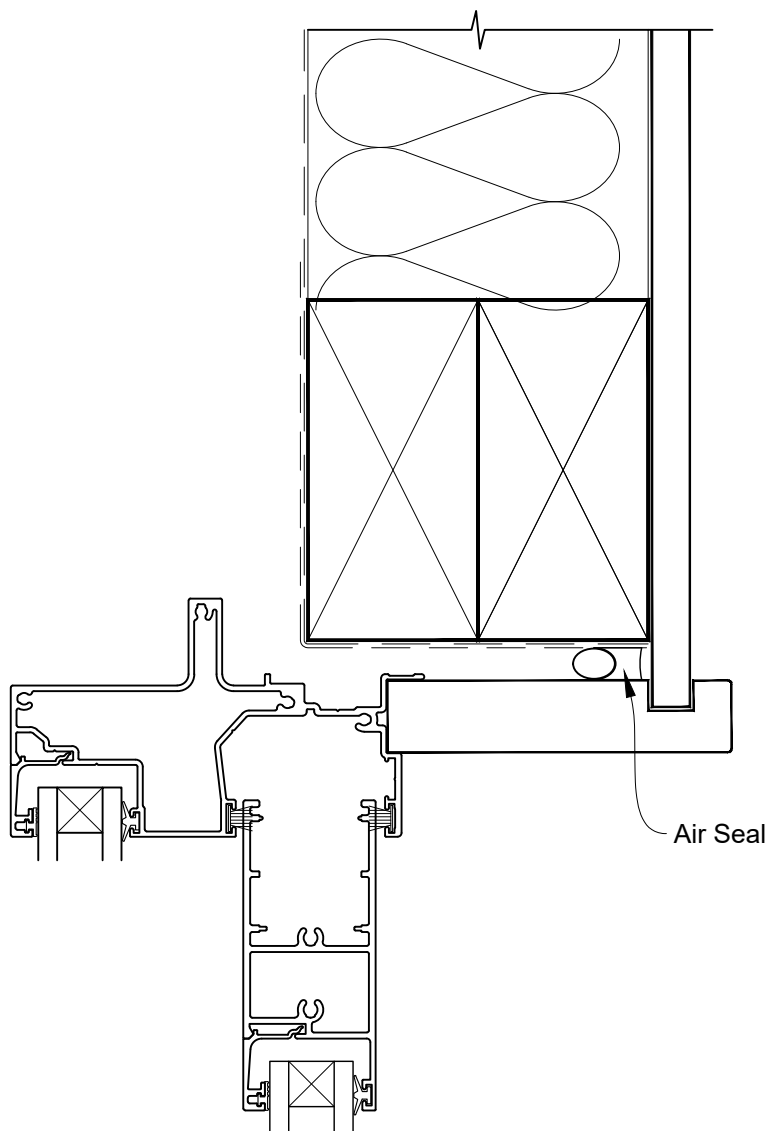

STEPPED SLIDING DOOR FRAME OPTION

**INSTALLATION DETAIL - VANTAGE RESIDENTIAL
SLIDING DOOR ON NO CLADDING
DIRECT FIXED CLADDING**

Date: 01.04.19

Scale: 1:2

CAD Ref.: VRSDNC-DSH

STEPPED SLIDING DOOR FRAME OPTION