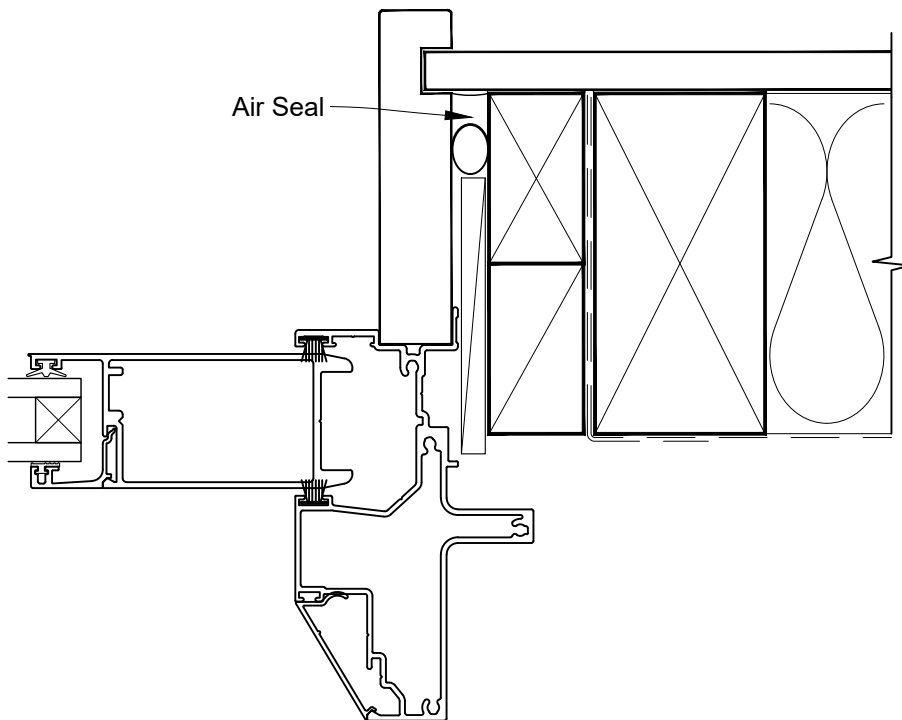

STEPPED SLIDING DOOR FRAME OPTION

**INSTALLATION DETAIL - VANTAGE RESIDENTIAL
SLIDING DOOR ON NO CLADDING
DIRECT FIXED CLADDING**

Date: 01.04.19

Scale: 1:2

CAD Ref.: VRSDNC-DSH

STEPPED SLIDING DOOR FRAME OPTION

**INSTALLATION DETAIL - VANTAGE RESIDENTIAL
SLIDING DOOR ON NO CLADDING
DIRECT FIXED CLADDING**

Date: 01.04.19

Scale: 1:2

CAD Ref.: VRSDNC-DSJ

STEPPED SLIDING DOOR FRAME OPTION

**INSTALLATION DETAIL - VANTAGE RESIDENTIAL
SLIDING DOOR ON NO CLADDING
DIRECT FIXED CLADDING**