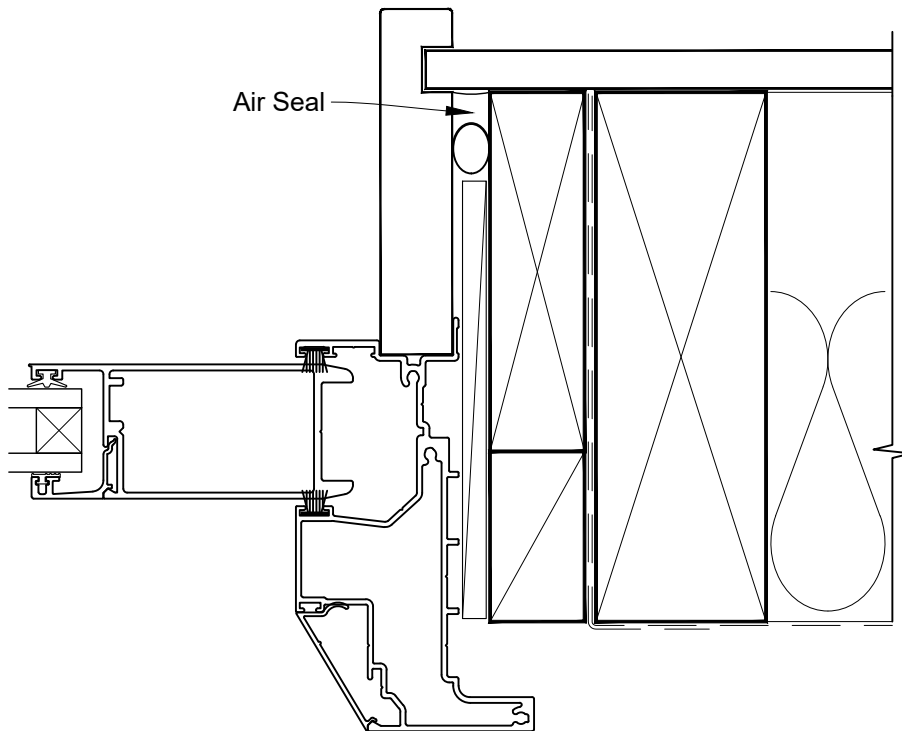

Date: 01.04.19

Scale: 1:2

CAD Ref.: VRSDNC-CFS

FLAT SLIDING DOOR FRAME OPTION

**INSTALLATION DETAIL - VANTAGE RESIDENTIAL
SLIDING DOOR ON NO CLADDING
DIRECT FIXED CLADDING**

Date: 01.04.19

Scale: 1:2

CAD Ref.: VRSDNC-DFH

FLAT SLIDING DOOR FRAME OPTION

**INSTALLATION DETAIL - VANTAGE RESIDENTIAL
SLIDING DOOR ON NO CLADDING
DIRECT FIXED CLADDING**

Date: 01.04.19

Scale: 1:2

CAD Ref.: VRSDNC-DFJ

FLAT SLIDING DOOR FRAME OPTION

**INSTALLATION DETAIL - VANTAGE RESIDENTIAL
SLIDING DOOR ON NO CLADDING
DIRECT FIXED CLADDING**