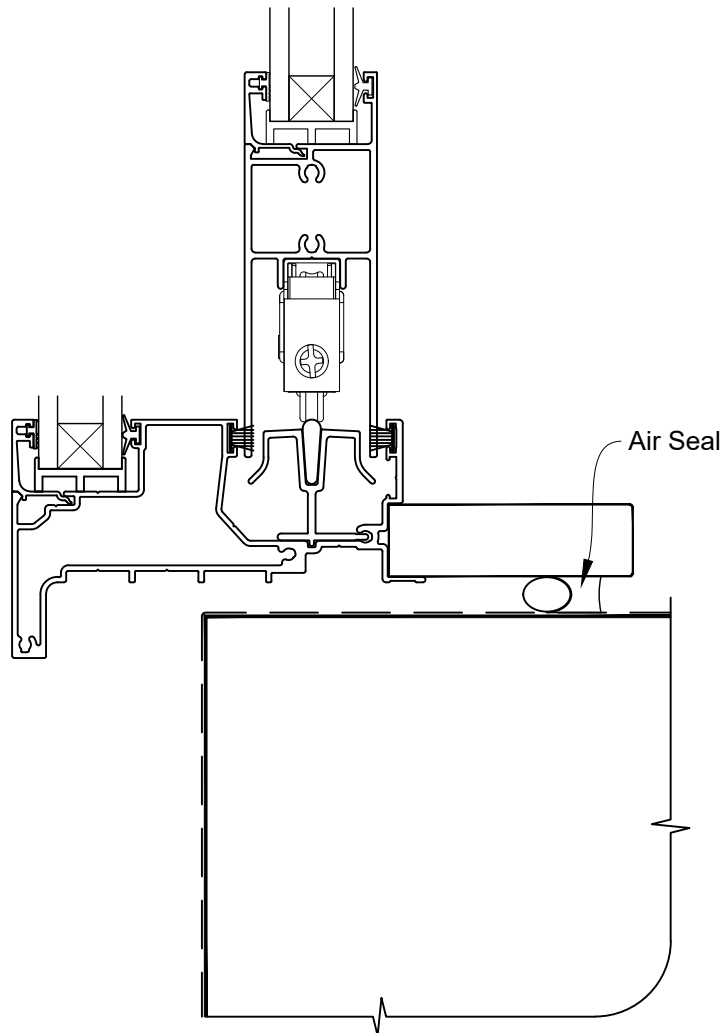

INSTALLATION DETAIL - VANTAGE RESIDENTIAL SLIDING DOOR ON NO CLADDING CAVITY CONSTRUCTION

Date: 01.04.19

Scale: 1:2

CAD Ref.: VRSDNC-CFS

FLAT SLIDING DOOR FRAME OPTION