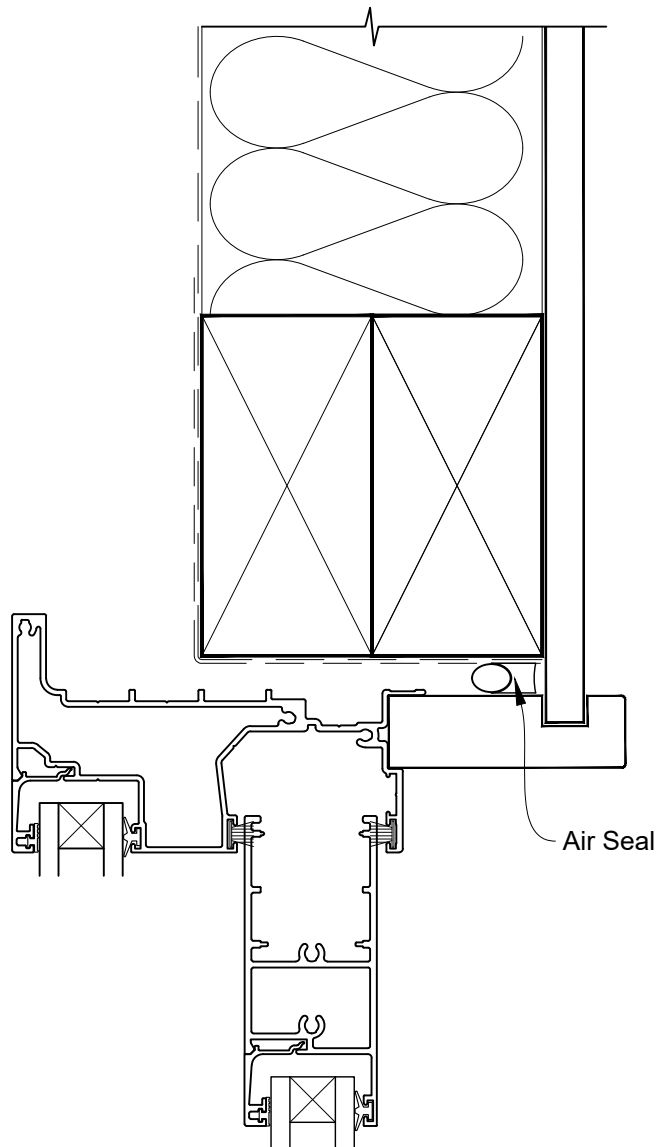

INSTALLATION DETAIL - VANTAGE RESIDENTIAL SLIDING DOOR ON NO CLADDING CAVITY CONSTRUCTION

Date: 01.04.19

Scale: 1:2

CAD Ref.: VRSDNC-CFH

FLAT SLIDING DOOR FRAME OPTION