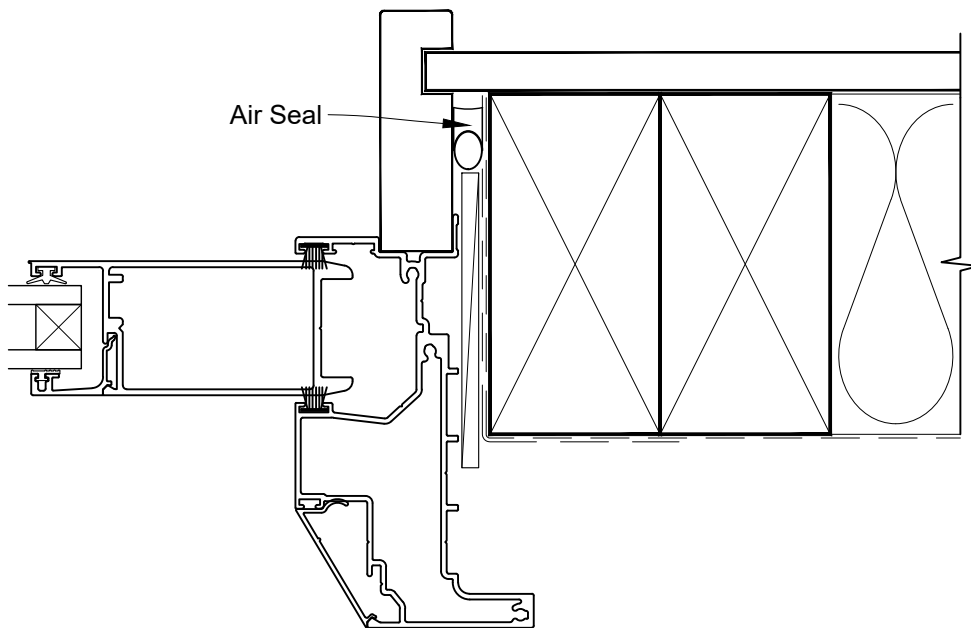

FLAT SLIDING DOOR FRAME OPTION

**INSTALLATION DETAIL - VANTAGE RESIDENTIAL
SLIDING DOOR ON NO CLADDING
CAVITY CONSTRUCTION**

Date: 01.04.19

Scale: 1:2

CAD Ref.: VRSDNC-CFJ

FLAT SLIDING DOOR FRAME OPTION

INSTALLATION DETAIL - VANTAGE RESIDENTIAL SLIDING DOOR ON NO CLADDING CAVITY CONSTRUCTION