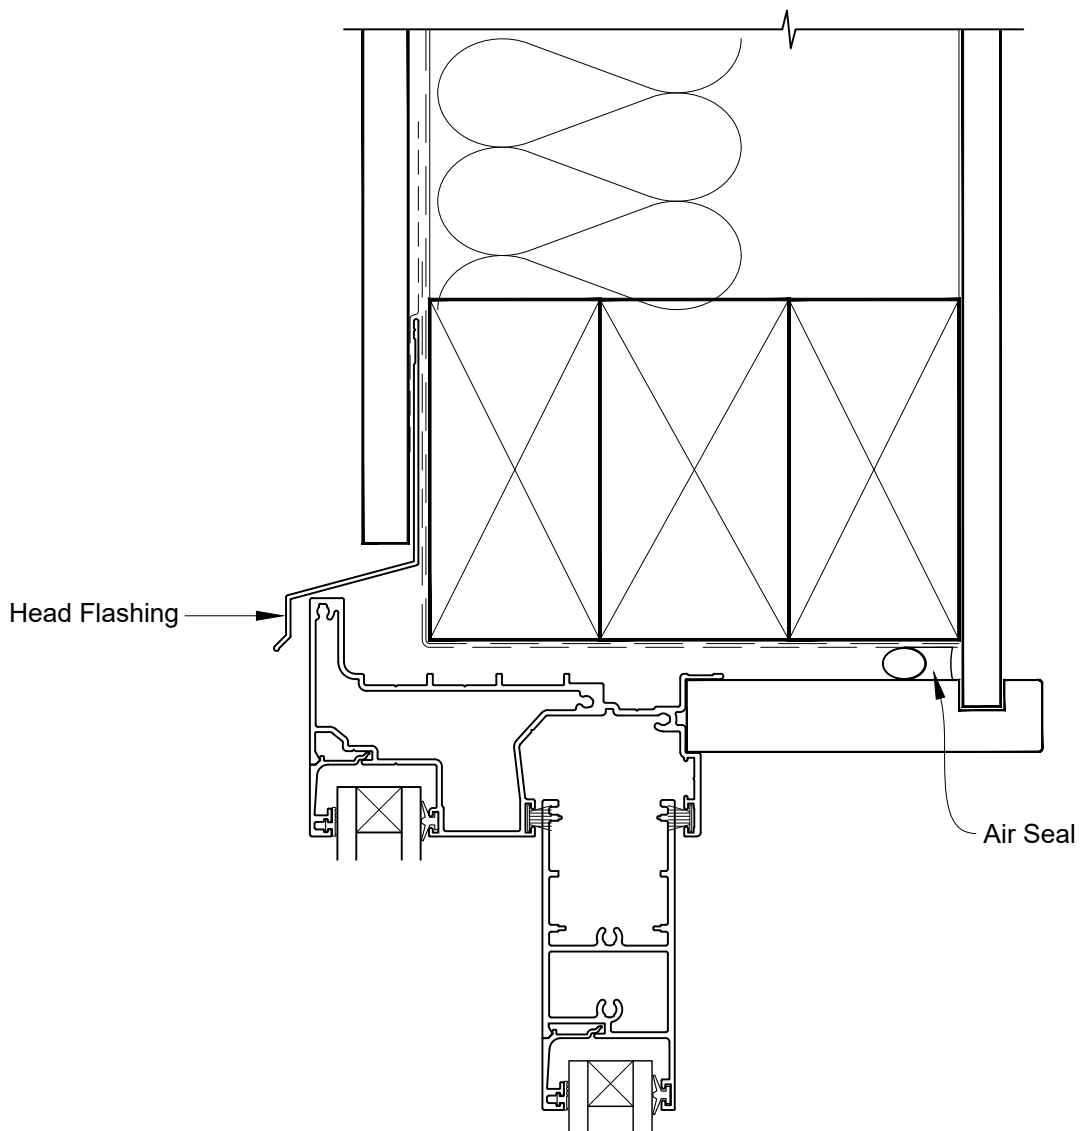

FLAT SLIDING DOOR FRAME OPTION

INSTALLATION DETAIL - VANTAGE RESIDENTIAL SLIDING DOOR ON FLAT SHEET CAVITY CONSTRUCTION

Date: 01.04.19

Scale: 1:2

CAD Ref.: VRSDFS-CFJ

FLAT SLIDING DOOR FRAME OPTION

INSTALLATION DETAIL - VANTAGE RESIDENTIAL SLIDING DOOR ON FLAT SHEET CAVITY CONSTRUCTION

Date: 01.04.19

Scale: 1:2

CAD Ref.: VRSDFS-CFS

FLAT SLIDING DOOR FRAME OPTION

**INSTALLATION DETAIL - VANTAGE RESIDENTIAL
SLIDING DOOR ON FLAT SHEET
DIRECT FIXED CLADDING**

Date: 01.04.19

Scale: 1:2

CAD Ref.: VRSDFS-DFH

FLAT SLIDING DOOR FRAME OPTION

**INSTALLATION DETAIL - VANTAGE RESIDENTIAL
SLIDING DOOR ON FLAT SHEET
DIRECT FIXED CLADDING**

Date: 01.04.19

Scale: 1:2

CAD Ref.: VRSDFS-DFJ

FLAT SLIDING DOOR FRAME OPTION

**INSTALLATION DETAIL - VANTAGE RESIDENTIAL
SLIDING DOOR ON FLAT SHEET
DIRECT FIXED CLADDING**