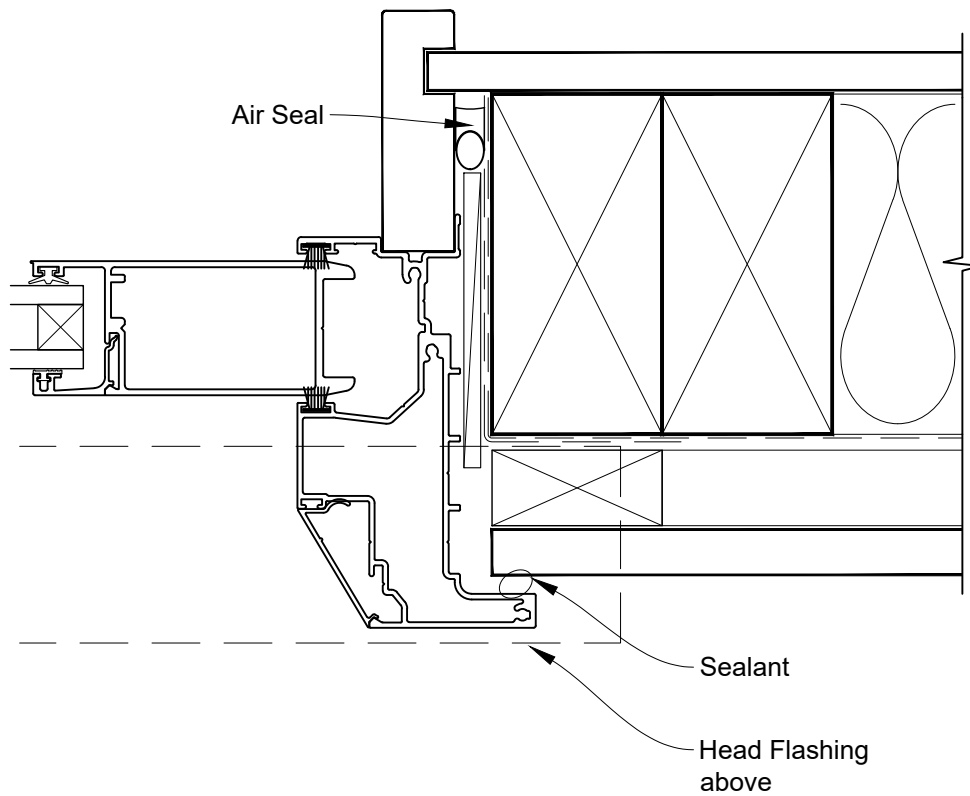

FLAT SLIDING DOOR FRAME OPTION

INSTALLATION DETAIL - VANTAGE RESIDENTIAL SLIDING DOOR ON FLAT SHEET CAVITY CONSTRUCTION

Date: 01.04.19

Scale: 1:2

CAD Ref.: VRSDFS-CFJ

FLAT SLIDING DOOR FRAME OPTION

INSTALLATION DETAIL - VANTAGE RESIDENTIAL SLIDING DOOR ON FLAT SHEET CAVITY CONSTRUCTION