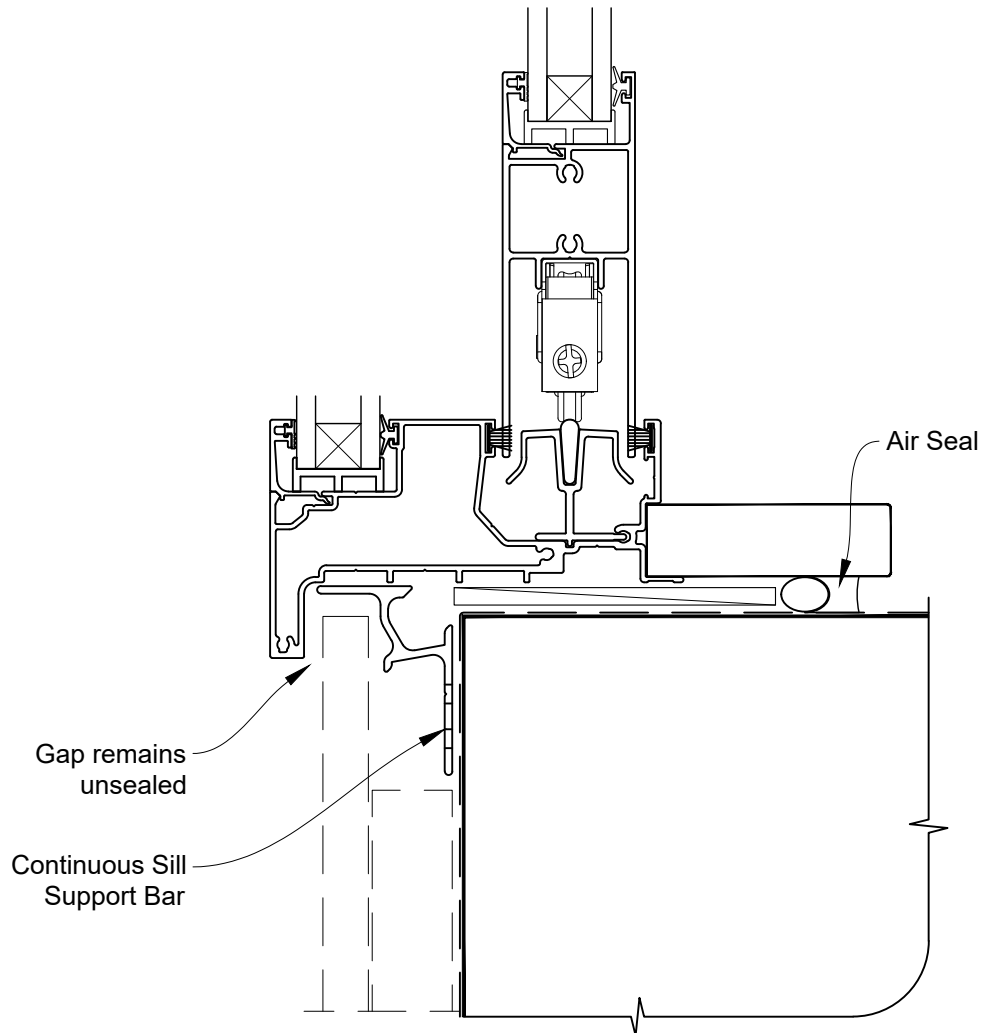

INSTALLATION DETAIL - VANTAGE RESIDENTIAL SLIDING DOOR ON FLAT SHEET CAVITY CONSTRUCTION

Date: 01.04.19

Scale: 1:2

CAD Ref.: VRSDFS-CFS

FLAT SLIDING DOOR FRAME OPTION