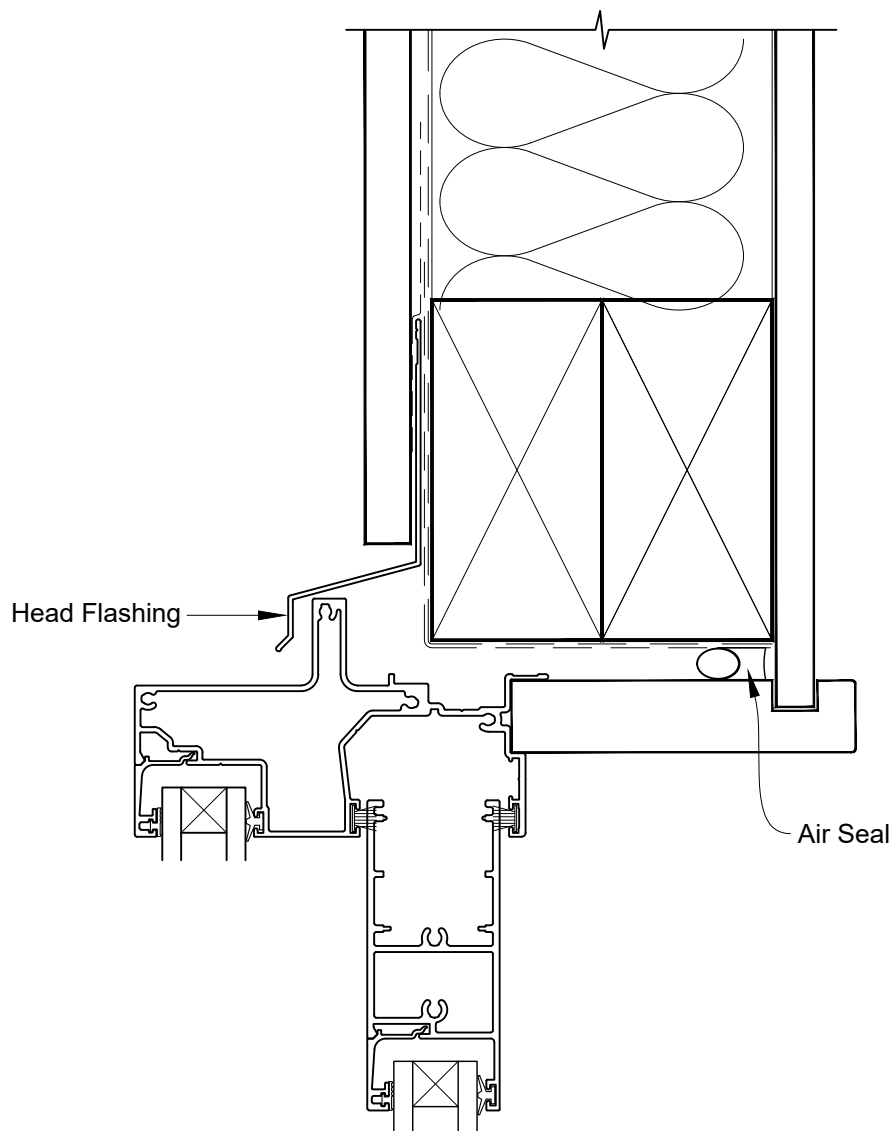

STEPPED SLIDING DOOR FRAME OPTION

INSTALLATION DETAIL - VANTAGE RESIDENTIAL SLIDING DOOR ON FLAT SHEET DIRECT FIXED CLADDING

Date: 01.04.19

Scale: 1:2

CAD Ref.: VRSDFS-DSH

STEPPED SLIDING DOOR FRAME OPTION