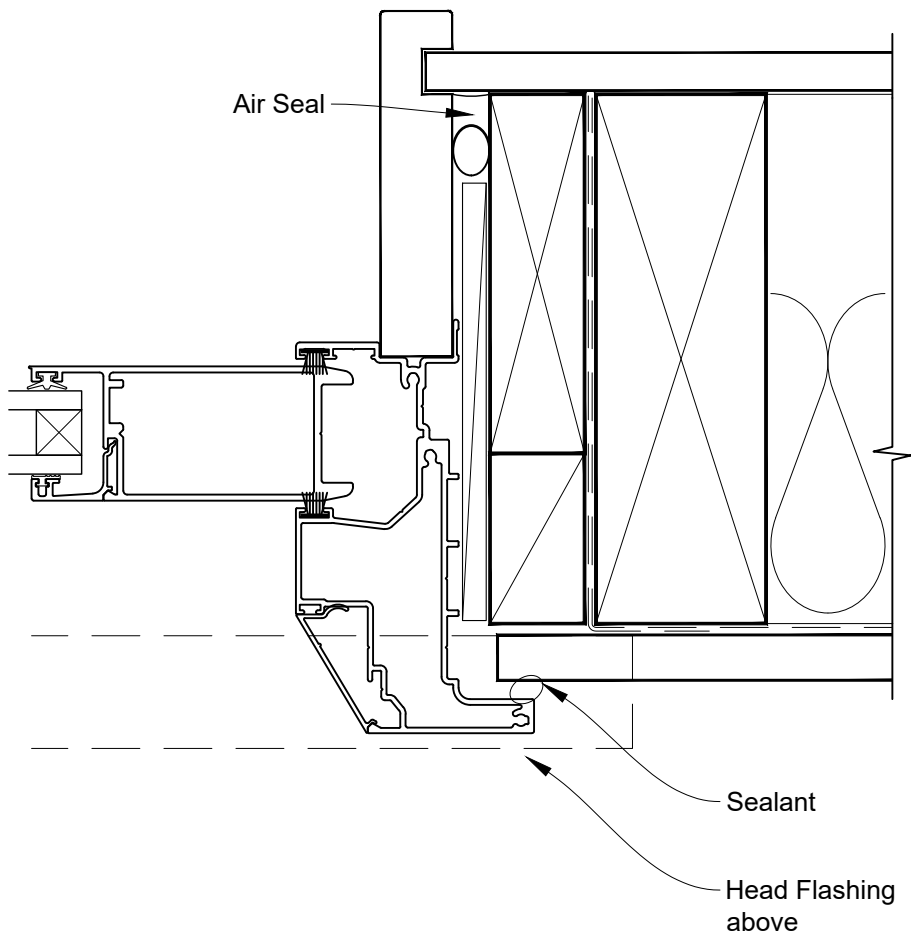

FLAT SLIDING DOOR FRAME OPTION

**INSTALLATION DETAIL - VANTAGE RESIDENTIAL
SLIDING DOOR ON FLAT SHEET
DIRECT FIXED CLADDING**

Date: 01.04.19

Scale: 1:2

CAD Ref.: VRSDFS-DFJ

FLAT SLIDING DOOR FRAME OPTION

**INSTALLATION DETAIL - VANTAGE RESIDENTIAL
SLIDING DOOR ON FLAT SHEET
DIRECT FIXED CLADDING**