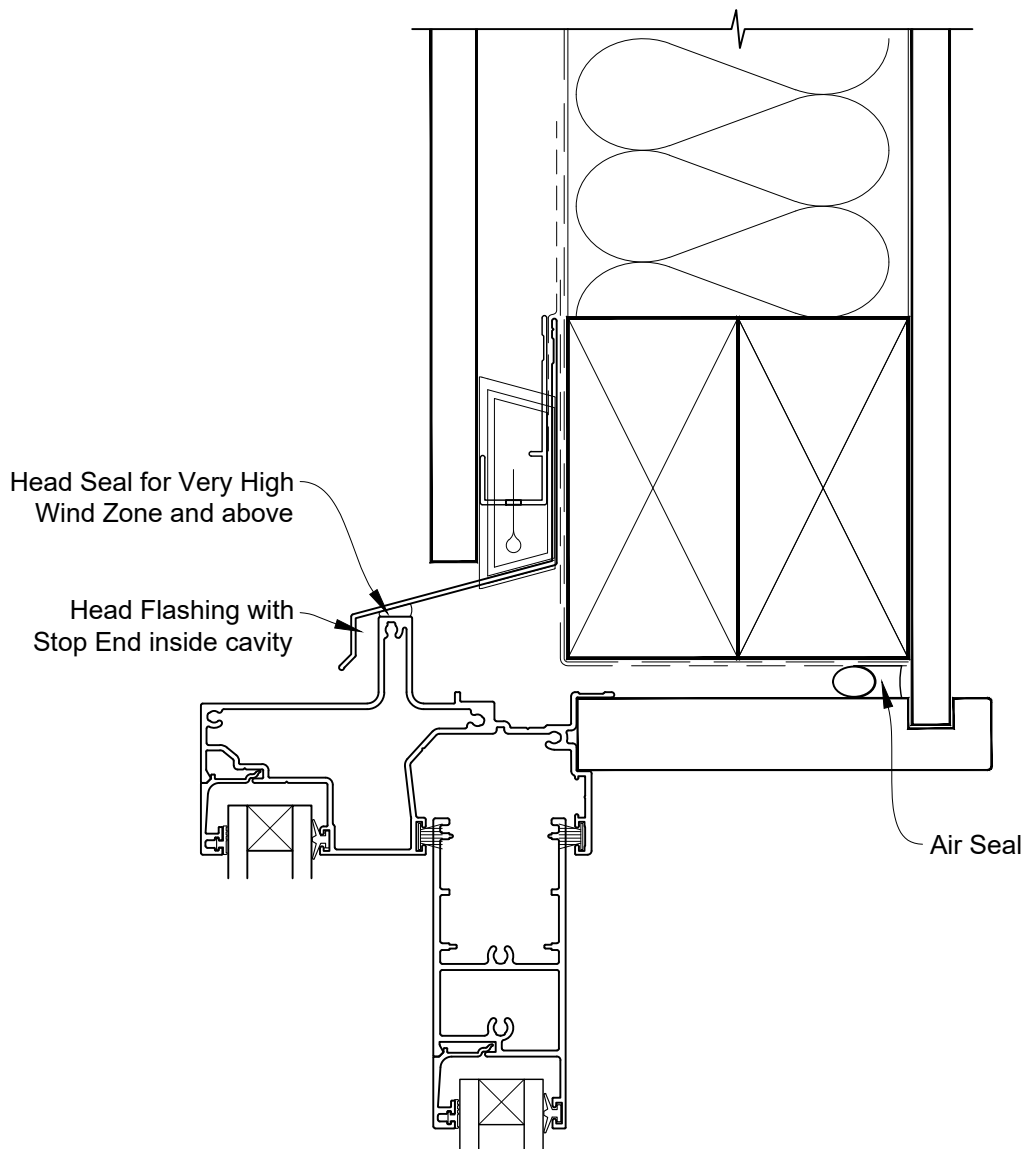

INSTALLATION DETAIL - VANTAGE RESIDENTIAL SLIDING DOOR ON FLAT SHEET CAVITY CONSTRUCTION

Date: 01.04.19

Scale: 1:2

CAD Ref.: VRSDFS-CSH

STEPPED SLIDING DOOR FRAME OPTION

INSTALLATION DETAIL - VANTAGE RESIDENTIAL SLIDING DOOR ON FLAT SHEET CAVITY CONSTRUCTION

Date: 01.04.19

Scale: 1:2

CAD Ref.: VRSDFS-CSJ

STEPPED SLIDING DOOR FRAME OPTION

INSTALLATION DETAIL - VANTAGE RESIDENTIAL SLIDING DOOR ON FLAT SHEET CAVITY CONSTRUCTION

Date: 01.04.19

Scale: 1:2

CAD Ref.: VRSDFS-CSS