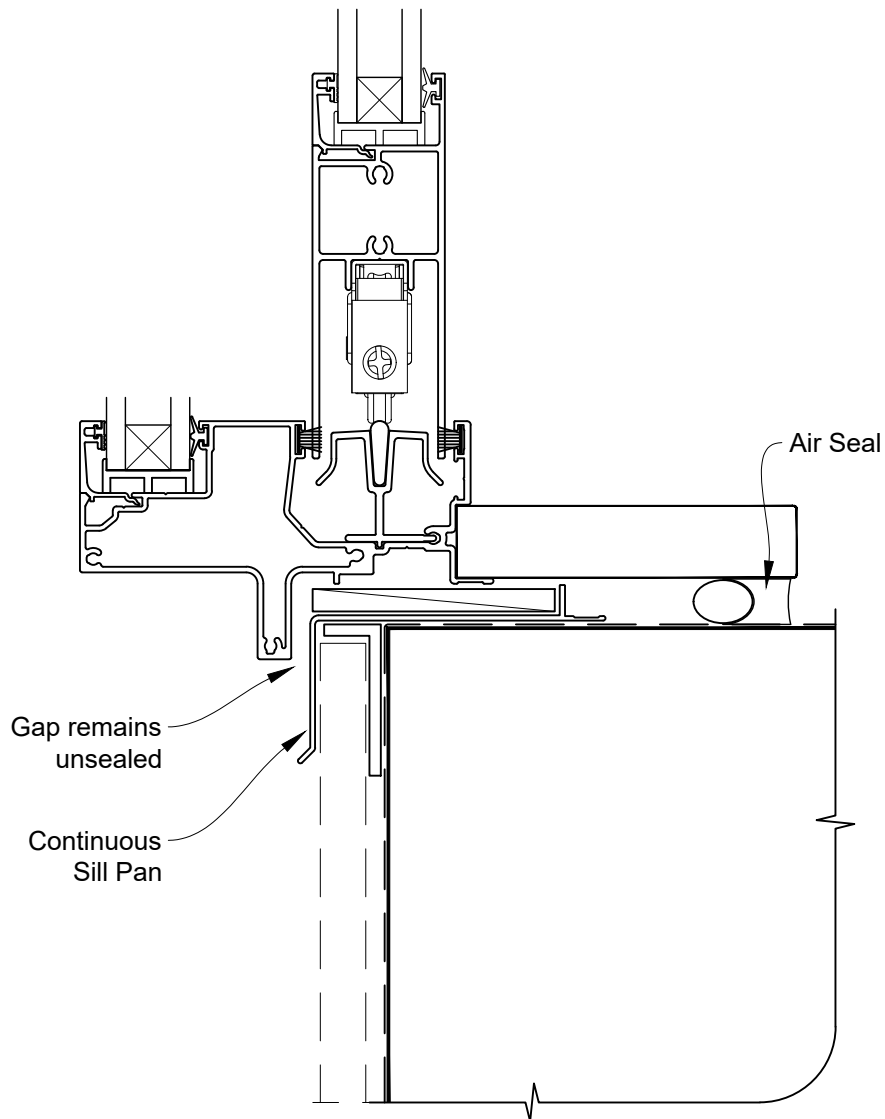

**INSTALLATION DETAIL - VANTAGE RESIDENTIAL
SLIDING DOOR ON FLAT SHEET
DIRECT FIXED CLADDING**

Date: 01.04.19

Scale: 1:2

CAD Ref.: VRSDFS-DSS

STEPPED SLIDING DOOR FRAME OPTION