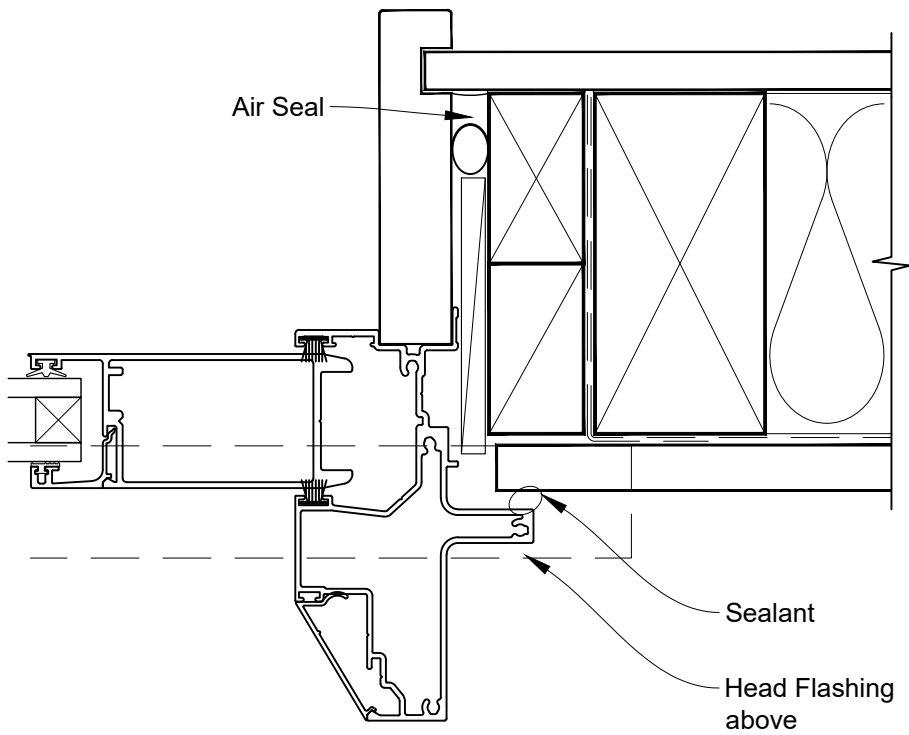

STEPPED SLIDING DOOR FRAME OPTION

INSTALLATION DETAIL - VANTAGE RESIDENTIAL SLIDING DOOR ON FLAT SHEET DIRECT FIXED CLADDING

Date: 01.04.19

Scale: 1:2

CAD Ref.: VRSDFS-DSH

STEPPED SLIDING DOOR FRAME OPTION

**INSTALLATION DETAIL - VANTAGE RESIDENTIAL
SLIDING DOOR ON FLAT SHEET
DIRECT FIXED CLADDING**

Date: 01.04.19

Scale: 1:2

CAD Ref.: VRSDFS-DSJ

STEPPED SLIDING DOOR FRAME OPTION

**INSTALLATION DETAIL - VANTAGE RESIDENTIAL
SLIDING DOOR ON FLAT SHEET
DIRECT FIXED CLADDING**