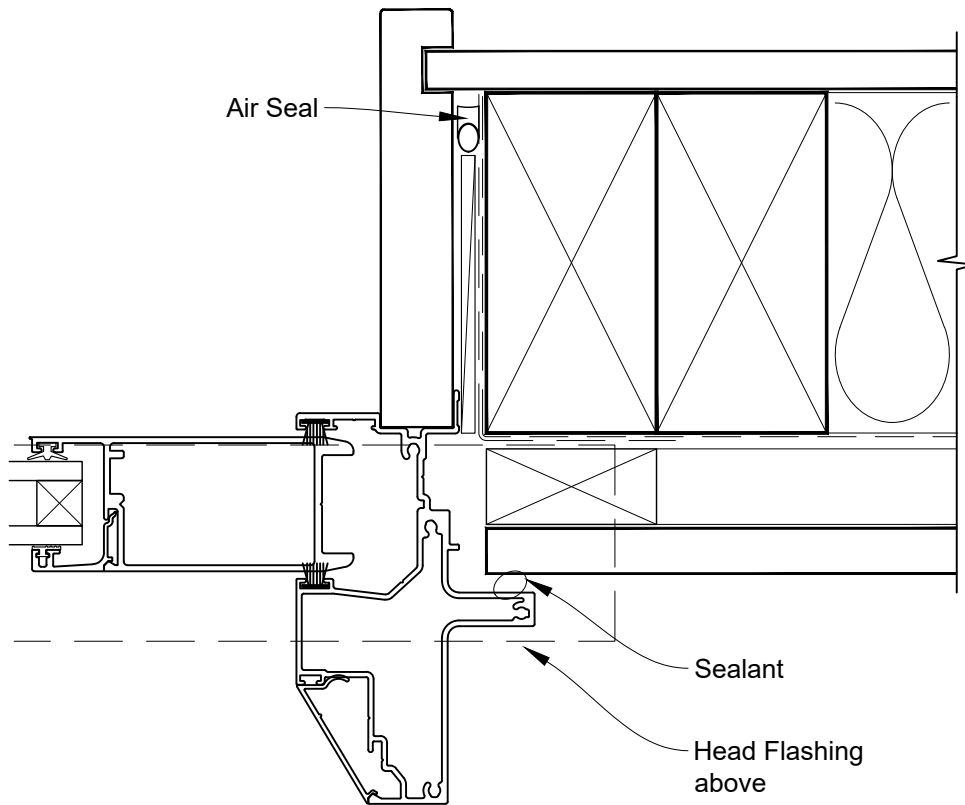

INSTALLATION DETAIL - VANTAGE RESIDENTIAL SLIDING DOOR ON FLAT SHEET CAVITY CONSTRUCTION

Date: 01.04.19

Scale: 1:2

CAD Ref.: VRSDFS-CSH

STEPPED SLIDING DOOR FRAME OPTION

INSTALLATION DETAIL - VANTAGE RESIDENTIAL SLIDING DOOR ON FLAT SHEET CAVITY CONSTRUCTION

Date: 01.04.19

Scale: 1:2

CAD Ref.: VRSDFS-CSJ

STEPPED SLIDING DOOR FRAME OPTION

INSTALLATION DETAIL - VANTAGE RESIDENTIAL SLIDING DOOR ON FLAT SHEET CAVITY CONSTRUCTION

Date: 01.04.19

Scale: 1:2

CAD Ref.: VRSDFS-CSS