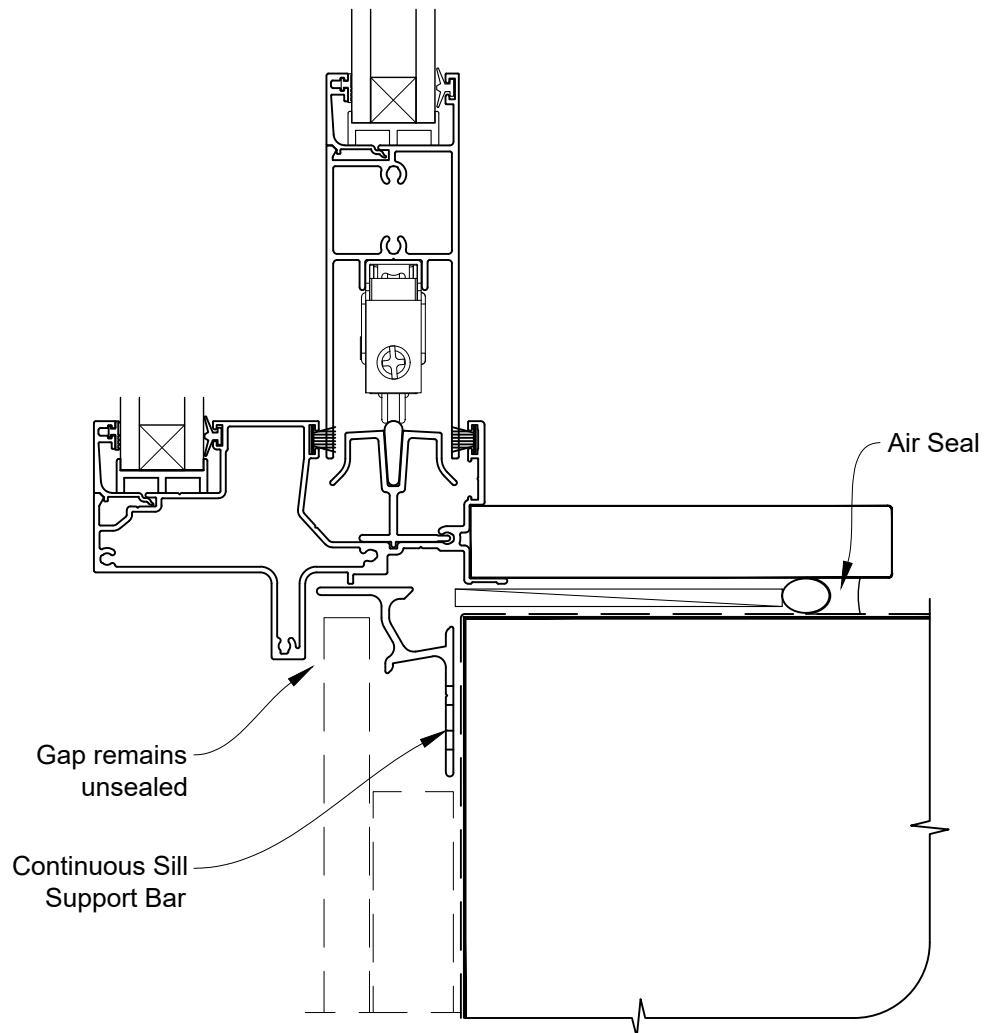

INSTALLATION DETAIL - VANTAGE RESIDENTIAL SLIDING DOOR ON FLAT SHEET CAVITY CONSTRUCTION

Date: 01.04.19

Scale: 1:2

CAD Ref.: VRSDFS-CSS

STEPPED SLIDING DOOR FRAME OPTION