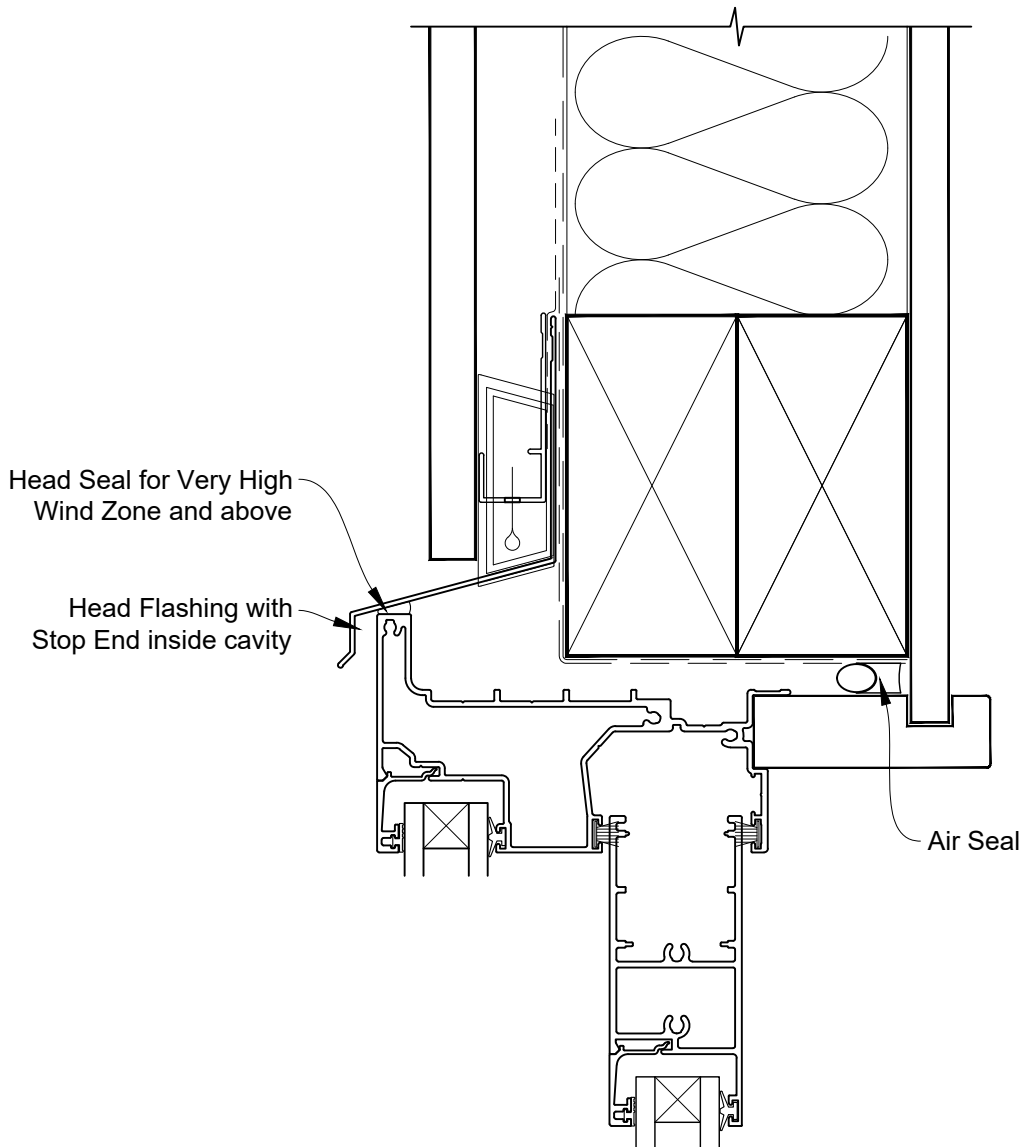

Date: 01.04.19

Scale: 1:2

CAD Ref.: VRSDFS-DSS

STEPPED SLIDING DOOR FRAME OPTION

INSTALLATION DETAIL - VANTAGE RESIDENTIAL SLIDING DOOR ON FLAT SHEET CAVITY CONSTRUCTION

Date: 01.04.19

Scale: 1:2

CAD Ref.: VRSDFS-CFH

FLAT SLIDING DOOR FRAME OPTION

INSTALLATION DETAIL - VANTAGE RESIDENTIAL SLIDING DOOR ON FLAT SHEET CAVITY CONSTRUCTION

Date: 01.04.19

Scale: 1:2

CAD Ref.: VRSDFS-CFJ

FLAT SLIDING DOOR FRAME OPTION

INSTALLATION DETAIL - VANTAGE RESIDENTIAL SLIDING DOOR ON FLAT SHEET CAVITY CONSTRUCTION