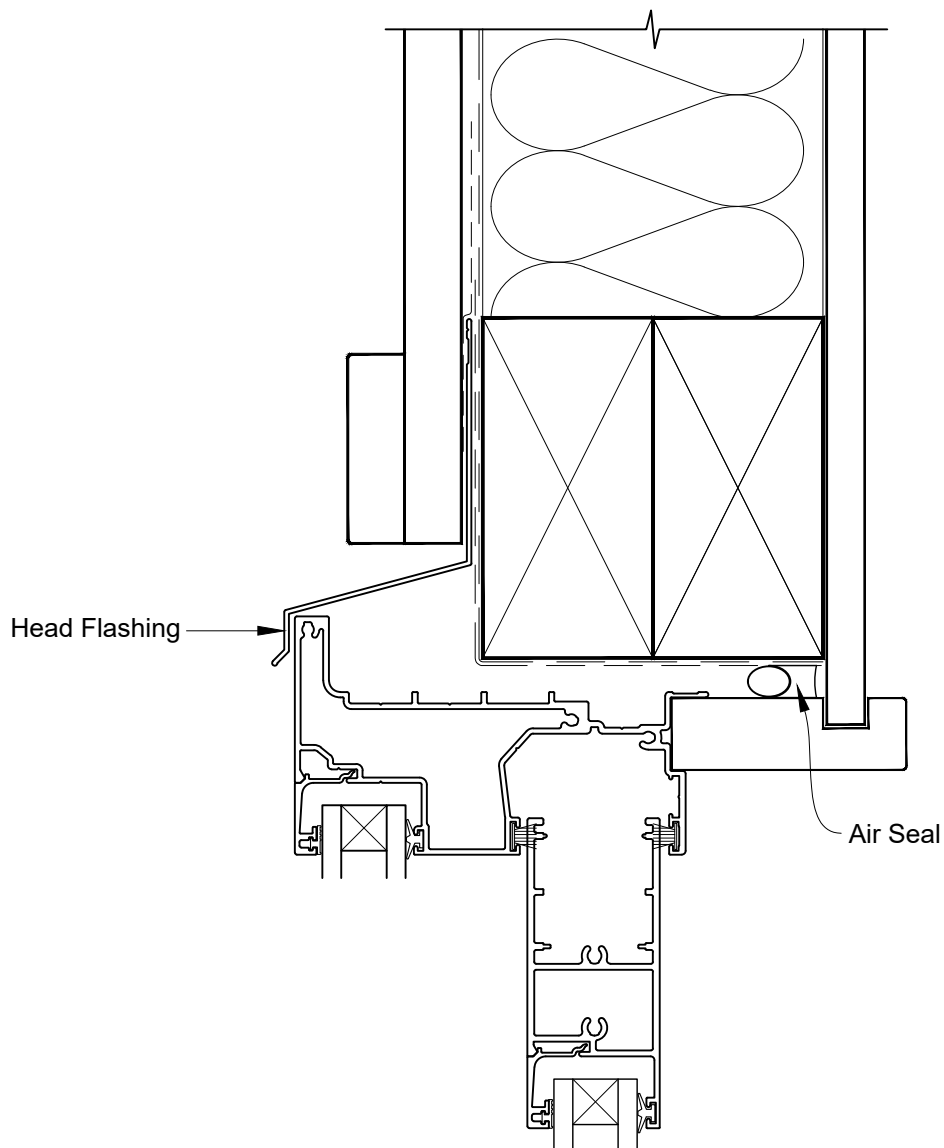

## FLAT SLIDING DOOR FRAME OPTION

**INSTALLATION DETAIL - VANTAGE RESIDENTIAL  
SLIDING DOOR ON BOARD & BATTEN  
DIRECT FIXED CLADDING**

Date: 01.04.19

Scale: 1:2

CAD Ref.: VRSDBB-DFH

**FLAT SLIDING DOOR FRAME OPTION**

**INSTALLATION DETAIL - VANTAGE RESIDENTIAL  
SLIDING DOOR ON BOARD & BATTEN  
DIRECT FIXED CLADDING**

Date: 01.04.19

Scale: 1:2

CAD Ref.: VRSDBB-DFJ

**FLAT SLIDING DOOR FRAME OPTION**

**INSTALLATION DETAIL - VANTAGE RESIDENTIAL  
SLIDING DOOR ON BOARD & BATTEN  
DIRECT FIXED CLADDING**