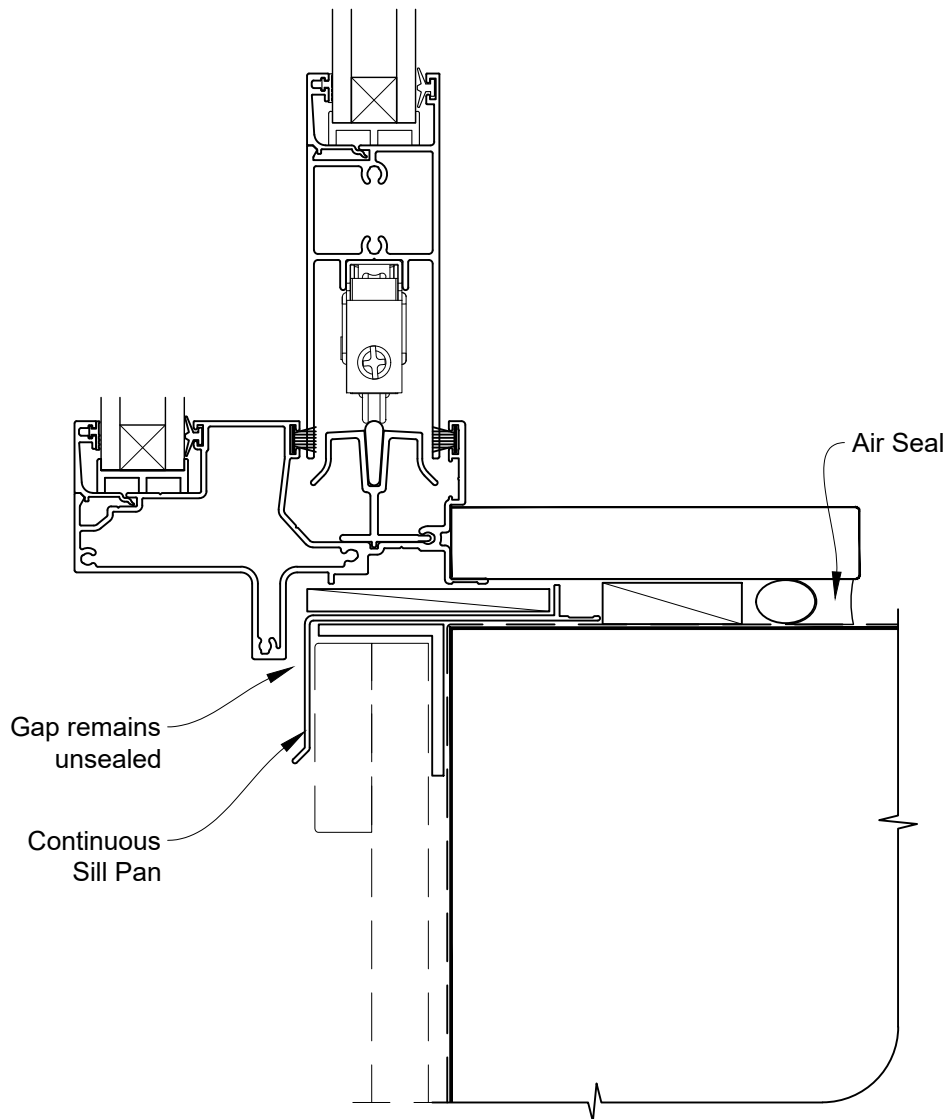

**INSTALLATION DETAIL - VANTAGE RESIDENTIAL
SLIDING DOOR ON BOARD & BATTEN
DIRECT FIXED CLADDING**

Date: 01.04.19

Scale: 1:2

CAD Ref.: VRSDBB-DSS

STEPPED SLIDING DOOR FRAME OPTION