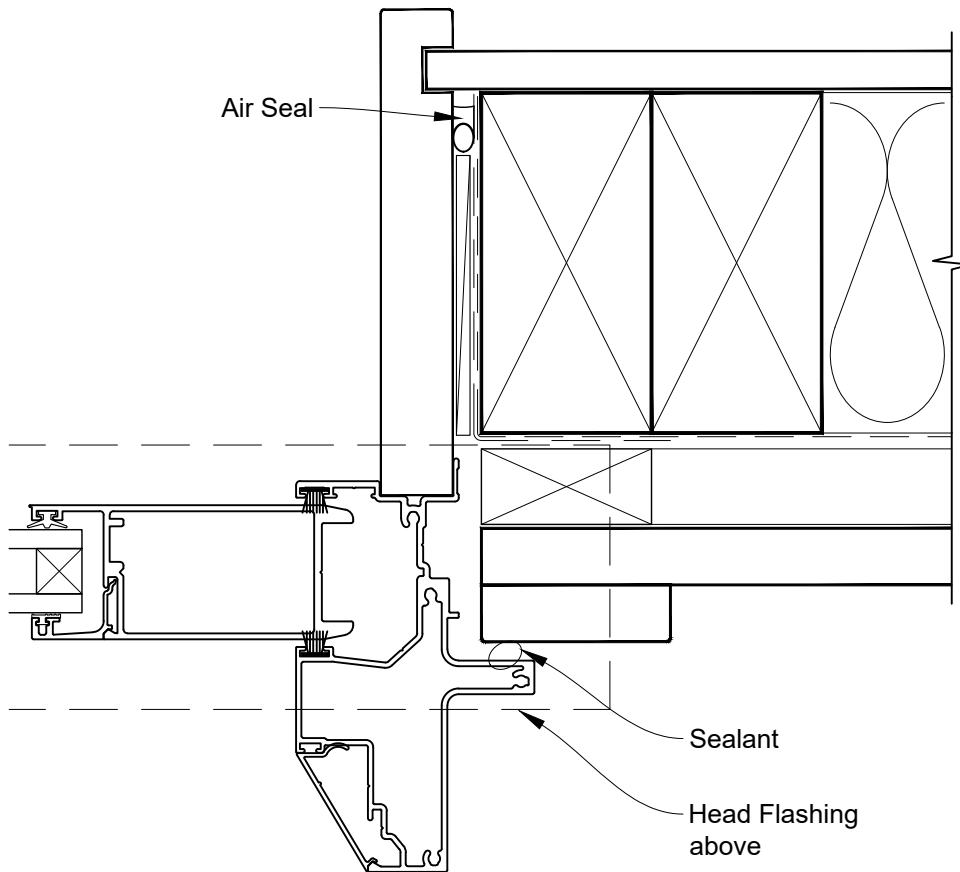

INSTALLATION DETAIL - VANTAGE RESIDENTIAL SLIDING DOOR ON BOARD & BATTEN CAVITY CONSTRUCTION

Date: 01.04.19

Scale: 1:2

CAD Ref.: VRSDBB-CSJ

STEPPED SLIDING DOOR FRAME OPTION