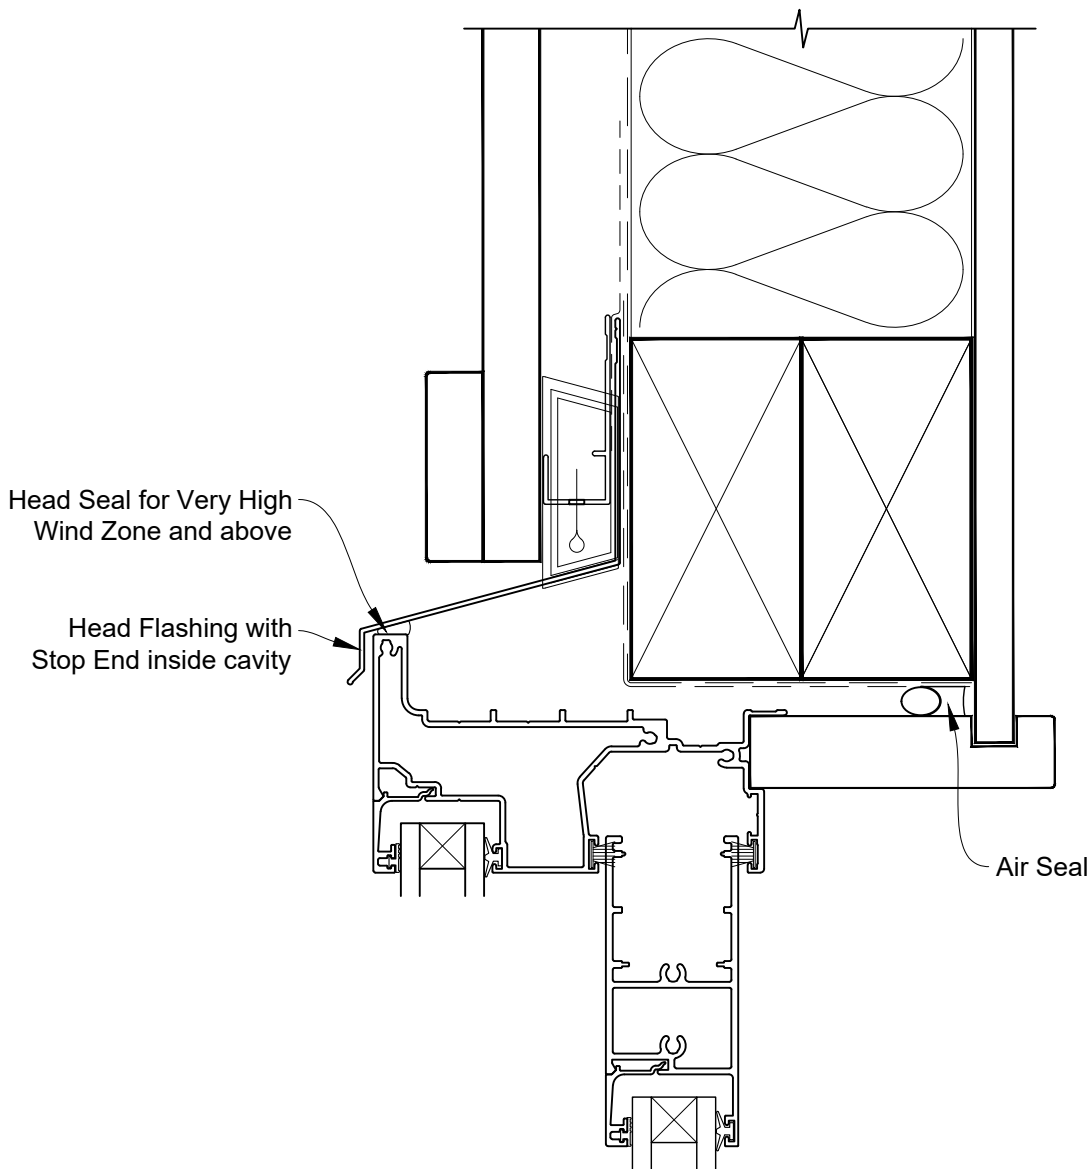

INSTALLATION DETAIL - VANTAGE RESIDENTIAL SLIDING DOOR ON BOARD & BATTEN CAVITY CONSTRUCTION

Date: 01.04.19

Scale: 1:2

CAD Ref.: VRSDBB-CFH

FLAT SLIDING DOOR FRAME OPTION