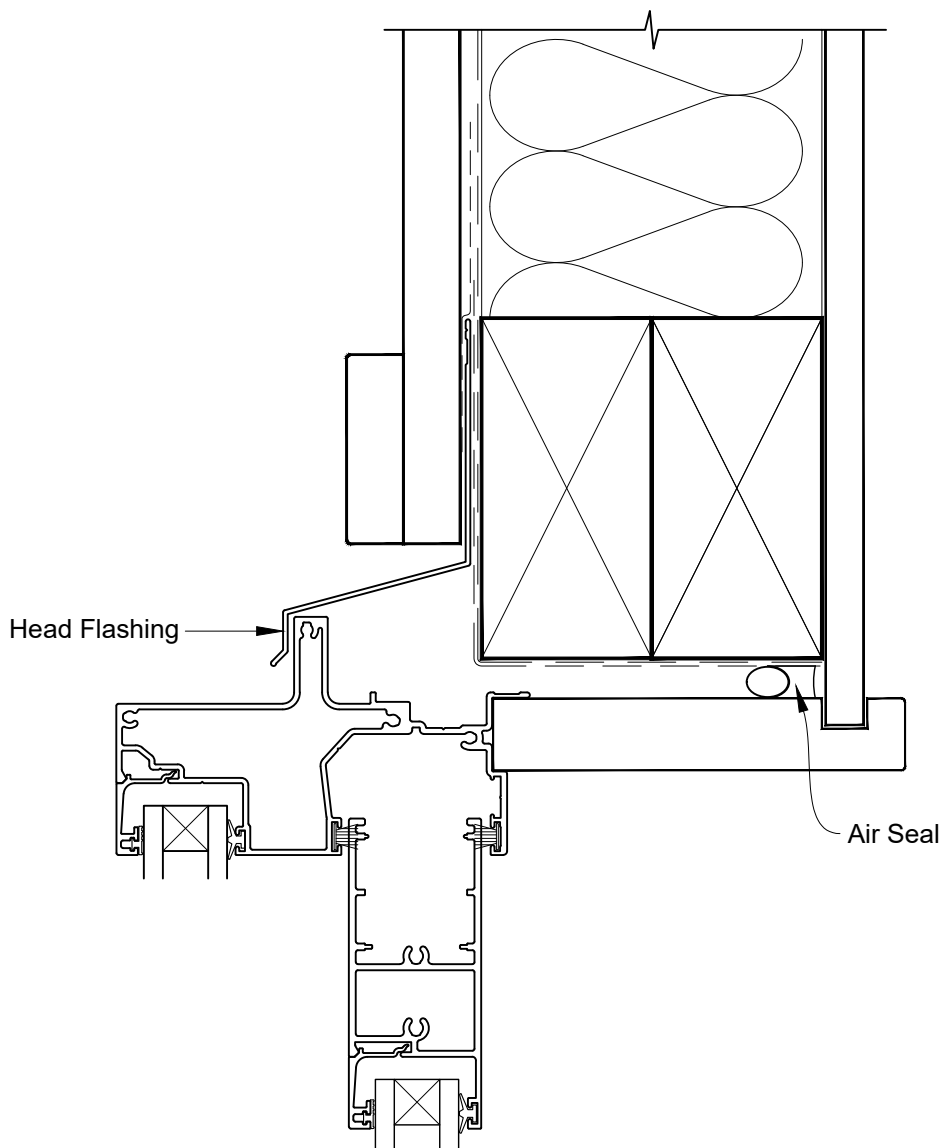

## STEPPED SLIDING DOOR FRAME OPTION

**INSTALLATION DETAIL - VANTAGE RESIDENTIAL  
SLIDING DOOR ON BOARD & BATTEN  
DIRECT FIXED CLADDING**

Date: 01.04.19

Scale: 1:2

CAD Ref.: VRSDBB-DSH

**STEPPED SLIDING DOOR FRAME OPTION**

**INSTALLATION DETAIL - VANTAGE RESIDENTIAL  
SLIDING DOOR ON BOARD & BATTEN  
DIRECT FIXED CLADDING**

Date: 01.04.19

Scale: 1:2

CAD Ref.: VRSDBB-DSJ

**STEPPED SLIDING DOOR FRAME OPTION**

**INSTALLATION DETAIL - VANTAGE RESIDENTIAL  
SLIDING DOOR ON BOARD & BATTEN  
DIRECT FIXED CLADDING**