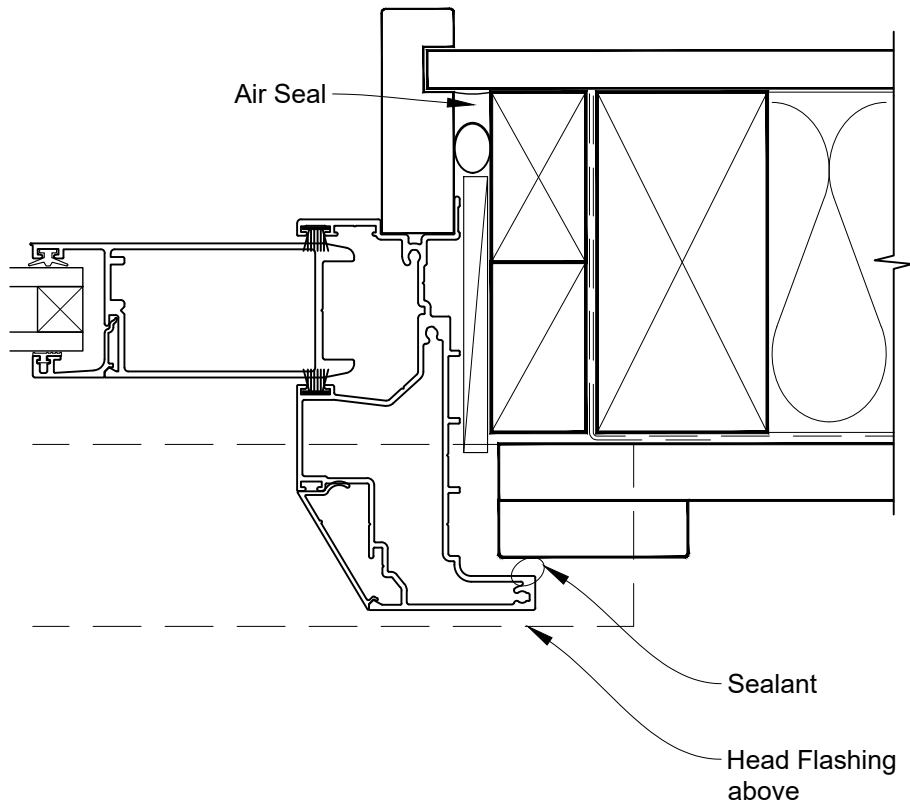

## FLAT SLIDING DOOR FRAME OPTION

**INSTALLATION DETAIL - VANTAGE RESIDENTIAL  
SLIDING DOOR ON BOARD & BATTEN  
DIRECT FIXED CLADDING**

Date: 01.04.19

Scale: 1:2

CAD Ref.: VRSDBB-DFH

**FLAT SLIDING DOOR FRAME OPTION**

**INSTALLATION DETAIL - VANTAGE RESIDENTIAL  
SLIDING DOOR ON BOARD & BATTEN  
DIRECT FIXED CLADDING**

Date: 01.04.19

Scale: 1:2

CAD Ref.: VRSDBB-DFJ

**FLAT SLIDING DOOR FRAME OPTION**

**INSTALLATION DETAIL - VANTAGE RESIDENTIAL  
SLIDING DOOR ON BOARD & BATTEN  
DIRECT FIXED CLADDING**