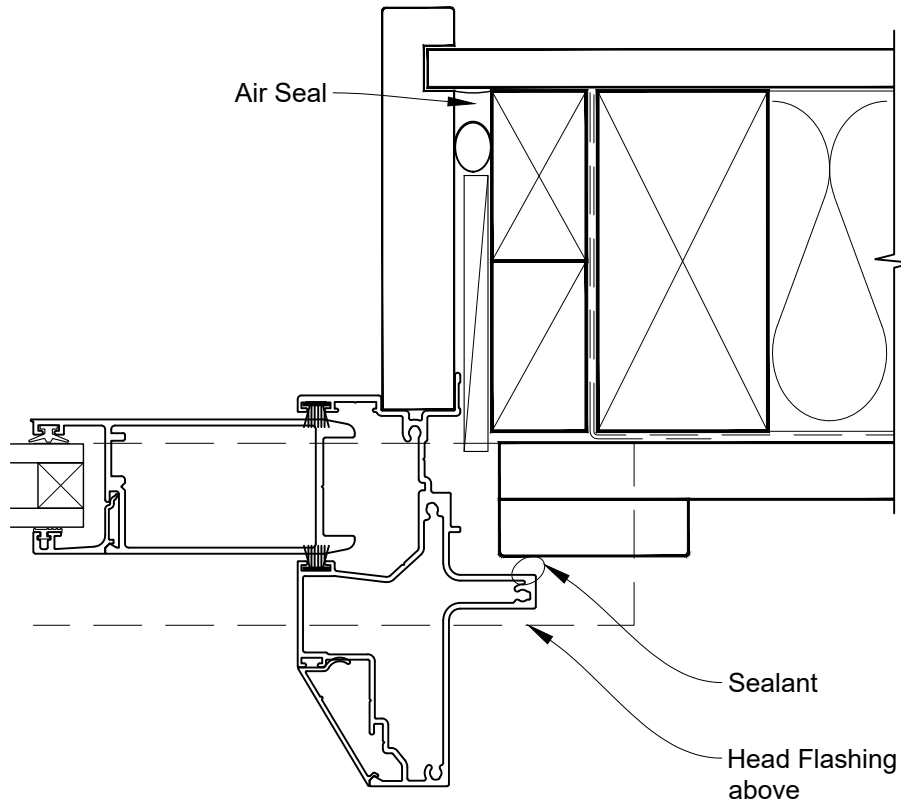

## STEPPED SLIDING DOOR FRAME OPTION

**INSTALLATION DETAIL - VANTAGE RESIDENTIAL  
SLIDING DOOR ON BOARD & BATTEN  
DIRECT FIXED CLADDING**

Date: 01.04.19

Scale: 1:2

CAD Ref.: VRSDBB-DSH

**STEPPED SLIDING DOOR FRAME OPTION**

**INSTALLATION DETAIL - VANTAGE RESIDENTIAL  
SLIDING DOOR ON BOARD & BATTEN  
DIRECT FIXED CLADDING**

Date: 01.04.19

Scale: 1:2

CAD Ref.: VRSDBB-DSJ

**STEPPED SLIDING DOOR FRAME OPTION**

**INSTALLATION DETAIL - VANTAGE RESIDENTIAL  
SLIDING DOOR ON BOARD & BATTEN  
DIRECT FIXED CLADDING**