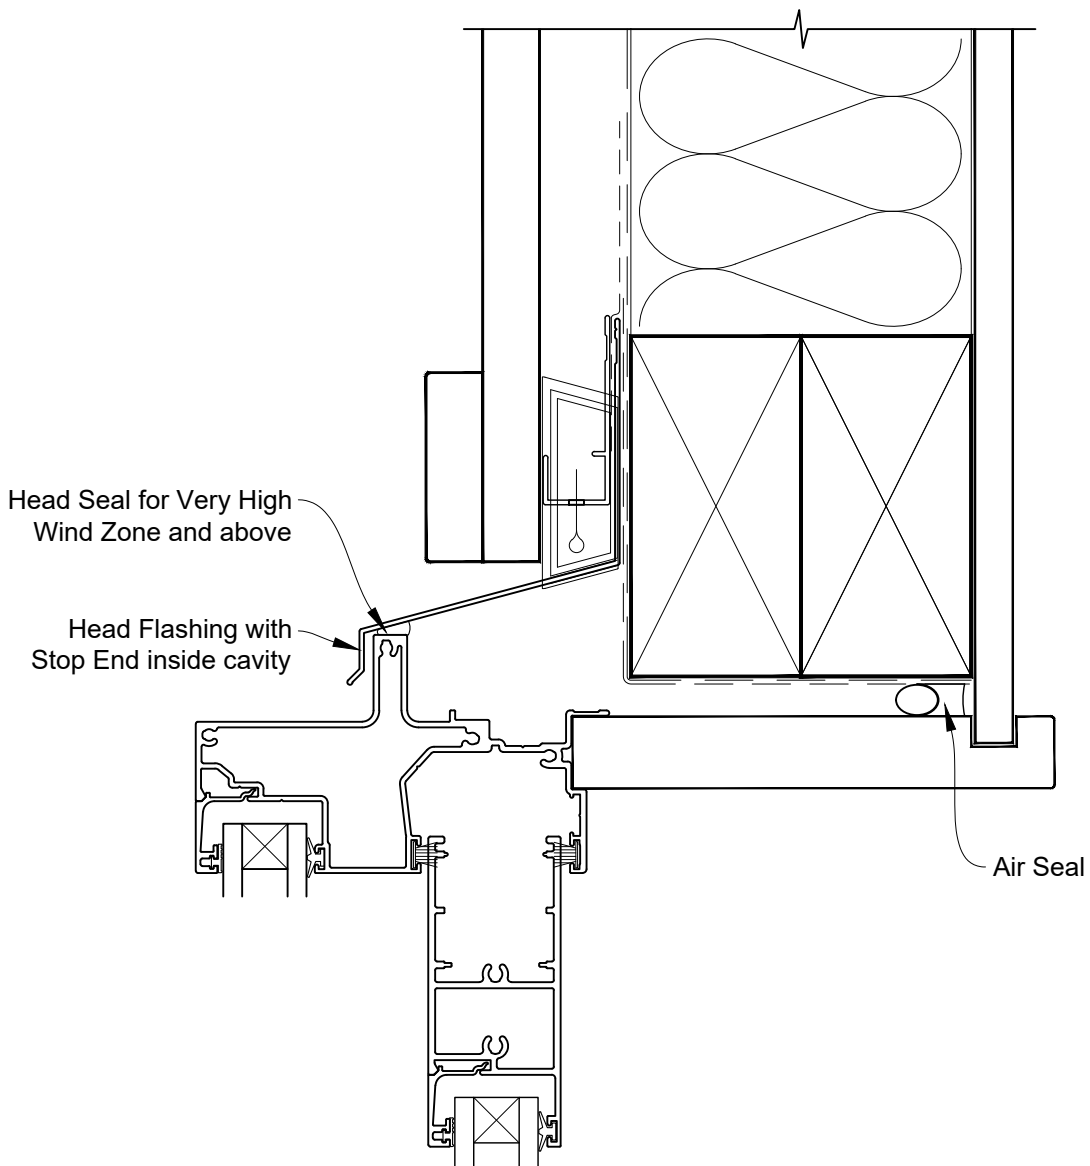

# INSTALLATION DETAIL - VANTAGE RESIDENTIAL SLIDING DOOR ON BOARD & BATTEN CAVITY CONSTRUCTION

Date: 01.04.19

Scale: 1:2

CAD Ref.: VRSDBB-CSH

## STEPPED SLIDING DOOR FRAME OPTION