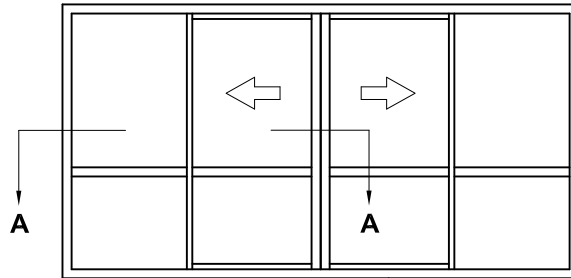

SLIDING DOOR, FOUR PANEL FSSF CROSS SECTION

CAD REF. VSD04-0

DATE
01.04.19

SCALE
1:2

HEAVY DUTY OPTION