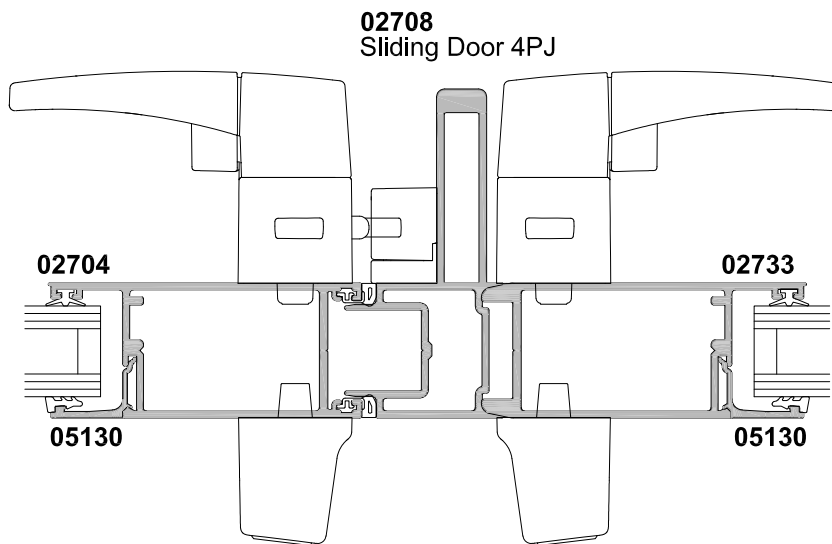

SLIDING DOOR, FOUR PANEL FSSF CROSS SECTION

CAD REF. VSD04-0

DATE
01.04.19

SCALE
1:2

HEAVY DUTY OPTION