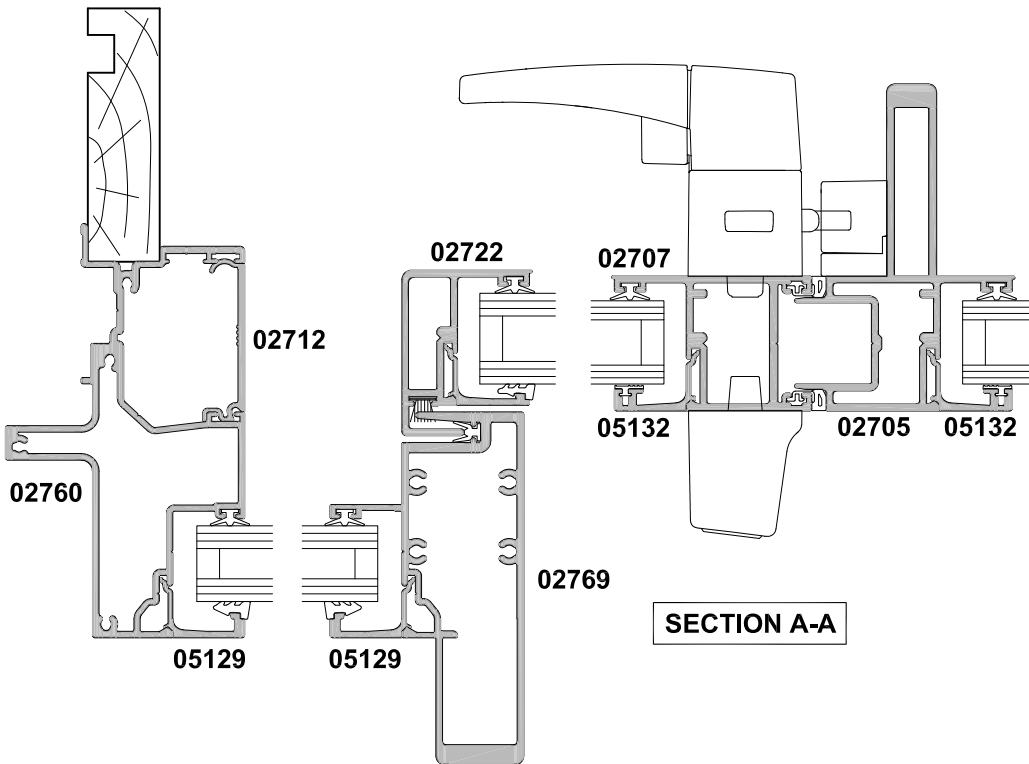

SLIDING DOOR, FOUR PANEL FSSF CROSS SECTION

CAD REF. VSD04-0

DATE
01.04.19

SCALE
1:2

HEAVY DUTY OPTION