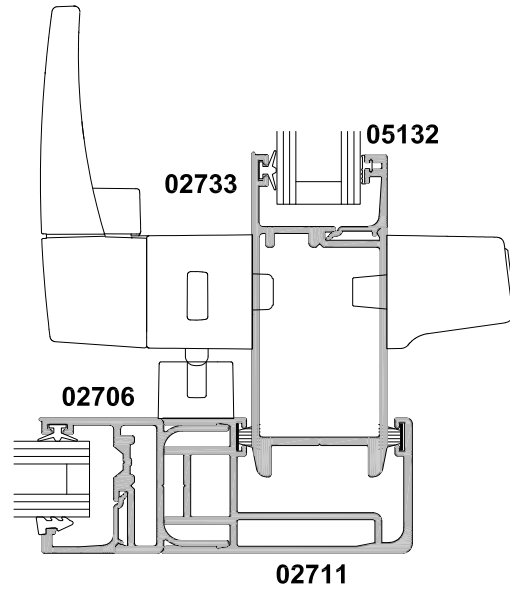

SLIDING DOOR, 90° CORNERS
CROSS SECTION

CAD REF. VSD11-0

DATE
01.04.19

SCALE
1:2

SECTION A-A

Beaded Stile Option

EXTERNAL CORNER

SECTION B-B

Pocket Glazed Option

INTERNAL CORNER