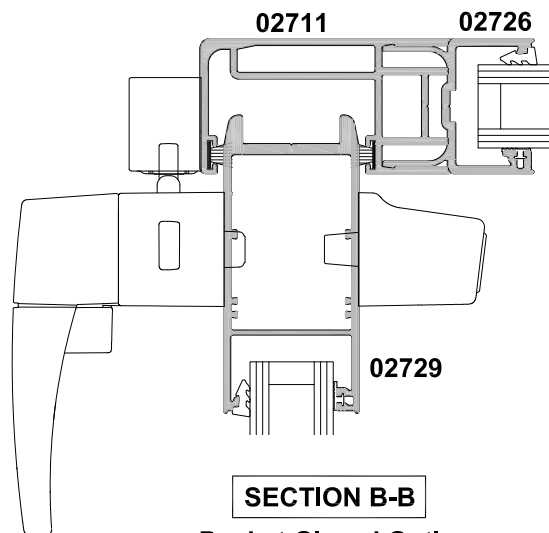

SLIDING DOOR, 90° CORNERS
CROSS SECTION

CAD REF. VSD11-0

DATE
01.04.19

SCALE
1:2

SECTION A-A

Beaded Stile Option

EXTERNAL CORNER

SECTION B-B

Pocket Glazed Option

INTERNAL CORNER