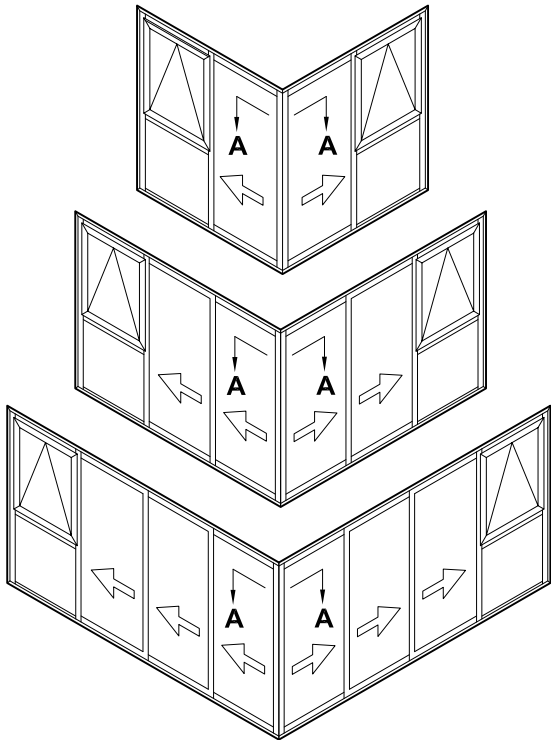

SLIDING DOOR, 90° CORNERS
CROSS SECTION

CAD REF. VSD11-0

DATE
01.04.19

SCALE
1:2

SECTION A-A

Beaded Stile Option

EXTERNAL CORNER

SECTION B-B

Pocket Glazed Option

INTERNAL CORNER