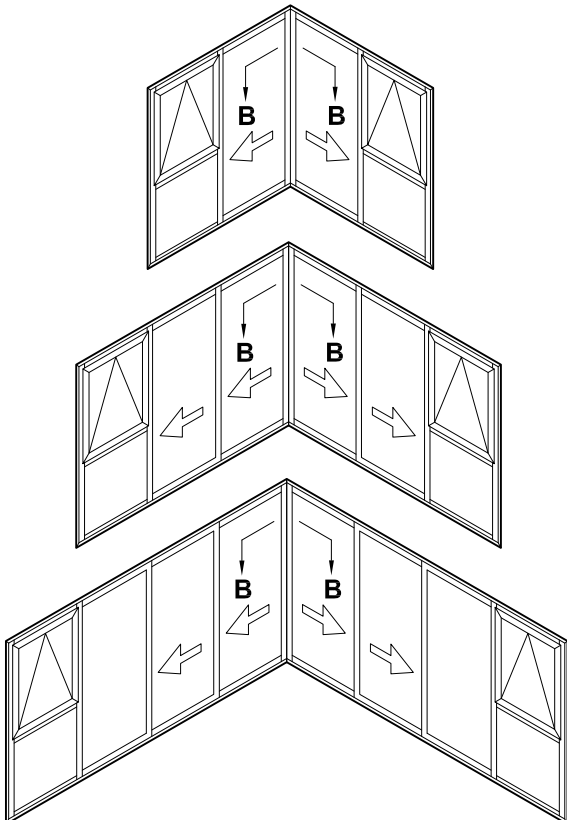

SLIDING DOOR, 90° CORNERS
CROSS SECTION

CAD REF. VSD11-0

DATE
01.04.19

SCALE
1:2

SECTION A-A

Beaded Stile Option

EXTERNAL CORNER

SECTION B-B

Pocket Glazed Option

INTERNAL CORNER