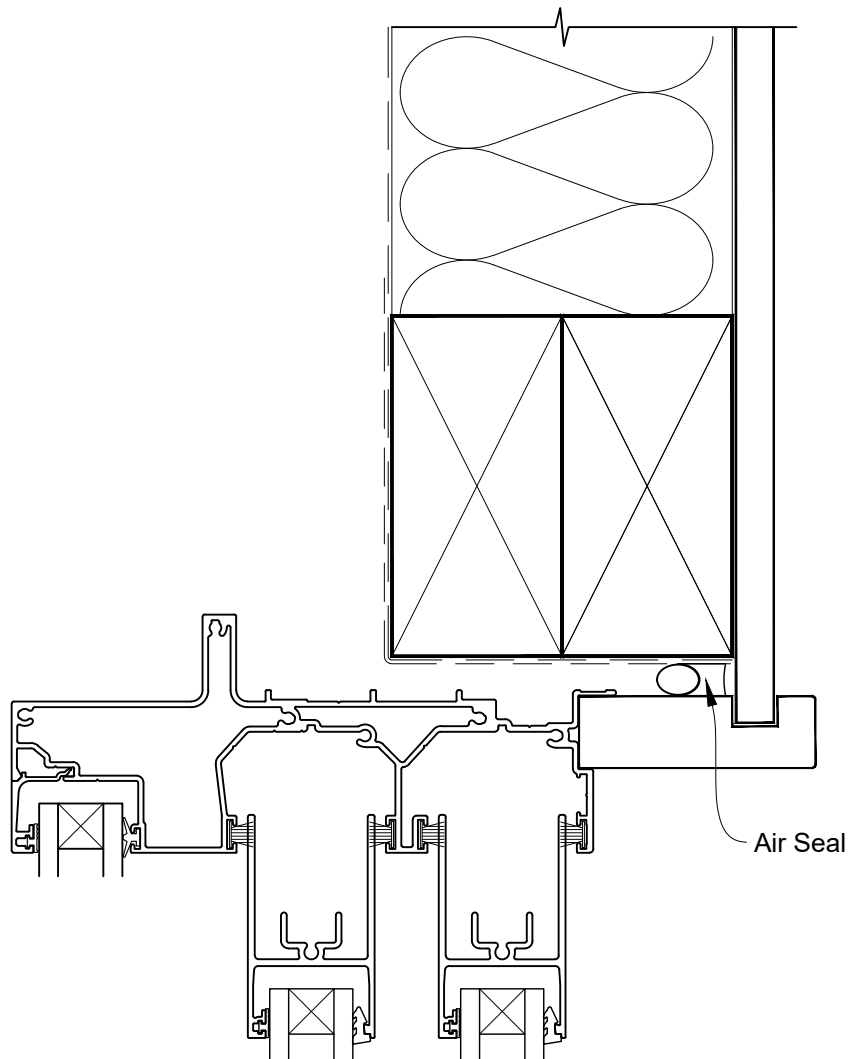

INSTALLATION DETAIL - VANTAGE RESIDENTIAL SLIDEMASTER MULTISLIDER WINDOW ON NO CLADDING CAVITY CONSTRUCTION

Date: 01.04.19

Scale: 1:2

CAD Ref.: VRMWNC-CSH

STEPPED SLIDEMASTER MULTISLIDER WINDOW FRAME OPTION