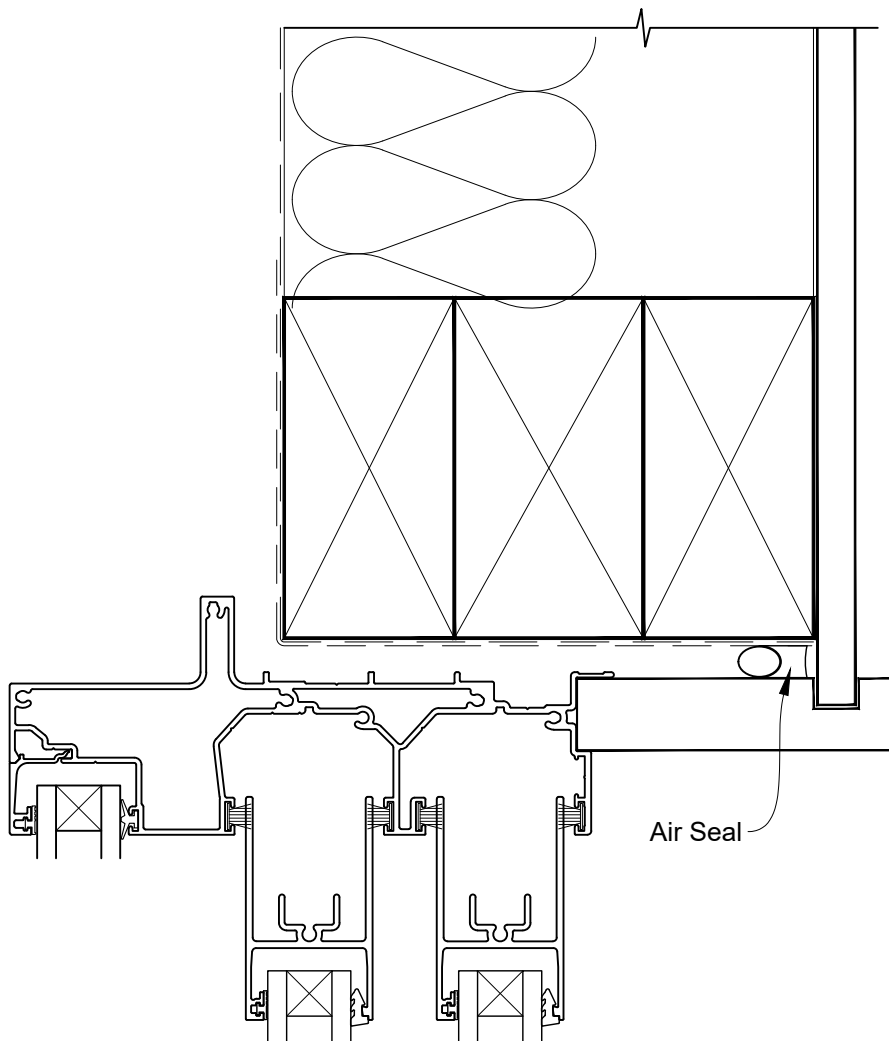

**INSTALLATION DETAIL - VANTAGE RESIDENTIAL
SLIDEMASTER MULTISLIDER WINDOW ON NO CLADDING
DIRECT FIXED CLADDING**

Date: 01.04.19

Scale: 1:2

CAD Ref.: VRMWNC-DSH

STEPPED SLIDEMASTER MULTISLIDER WINDOW FRAME OPTION