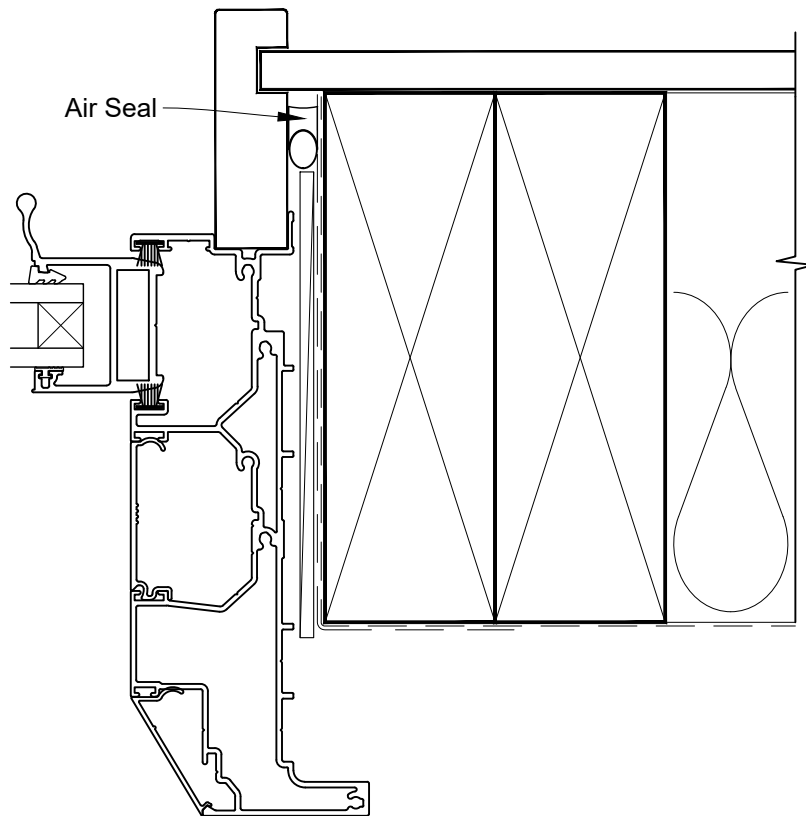

**INSTALLATION DETAIL - VANTAGE RESIDENTIAL
SLIDEMASTER MULTISLIDER WINDOW ON NO CLADDING
CAVITY CONSTRUCTION**

Date: 01.04.19

Scale: 1:2

CAD Ref.: VRMWNC-CFH

FLAT SLIDEMASTER MULTISLIDER WINDOW FRAME OPTION

INSTALLATION DETAIL - VANTAGE RESIDENTIAL SLIDEMASTER MULTISLIDER WINDOW ON NO CLADDING CAVITY CONSTRUCTION

Date: 01.04.19

Scale: 1:2

CAD Ref.: VRMWNC-CFJ

FLAT SLIDEMASTER MULTISLIDER WINDOW FRAME OPTION

**INSTALLATION DETAIL - VANTAGE RESIDENTIAL
SLIDEMASTER MULTISLIDER WINDOW ON NO CLADDING
CAVITY CONSTRUCTION**