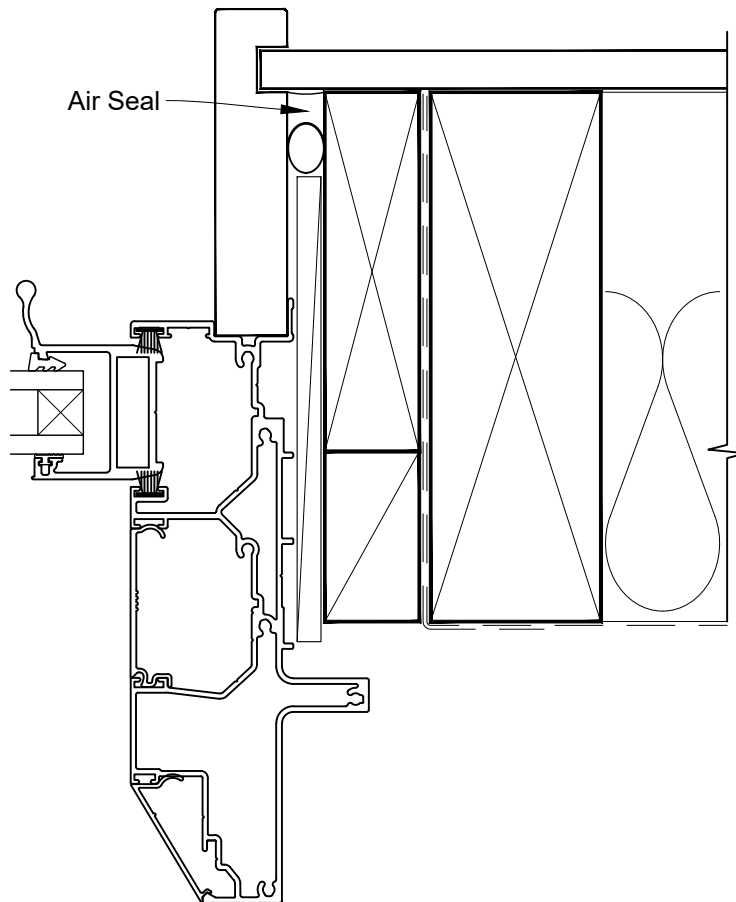

**INSTALLATION DETAIL - VANTAGE RESIDENTIAL
SLIDEMASTER MULTISLIDER WINDOW ON NO CLADDING
DIRECT FIXED CLADDING**

Date: 01.04.19

Scale: 1:2

CAD Ref.: VRMWNC-DSJ

STEPPED SLIDEMASTER MULTISLIDER WINDOW FRAME OPTION