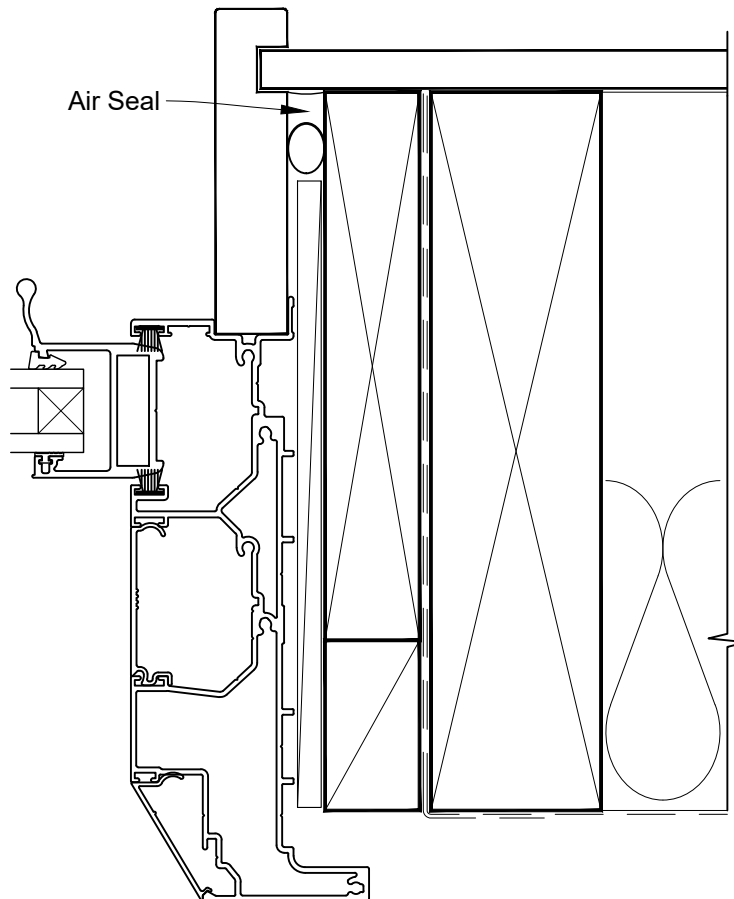

**INSTALLATION DETAIL - VANTAGE RESIDENTIAL
SLIDEMASTER MULTISLIDER WINDOW ON NO CLADDING
DIRECT FIXED CLADDING**

Date: 01.04.19

Scale: 1:2

CAD Ref.: VRMWNC-DFJ

FLAT SLIDEMASTER MULTISLIDER WINDOW FRAME OPTION