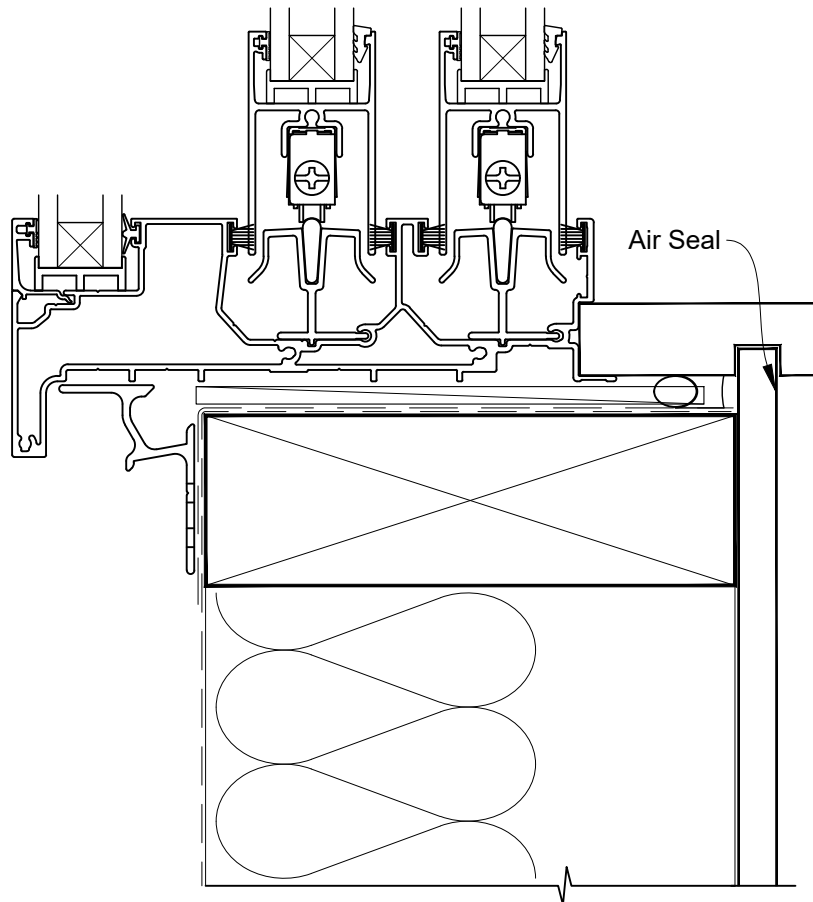

**INSTALLATION DETAIL - VANTAGE RESIDENTIAL
SLIDEMASTER MULTISLIDER WINDOW ON NO CLADDING
CAVITY CONSTRUCTION**

Date: 01.04.19

Scale: 1:2

CAD Ref.: VRMWNC-CFS

FLAT SLIDEMASTER MULTISLIDER WINDOW FRAME OPTION