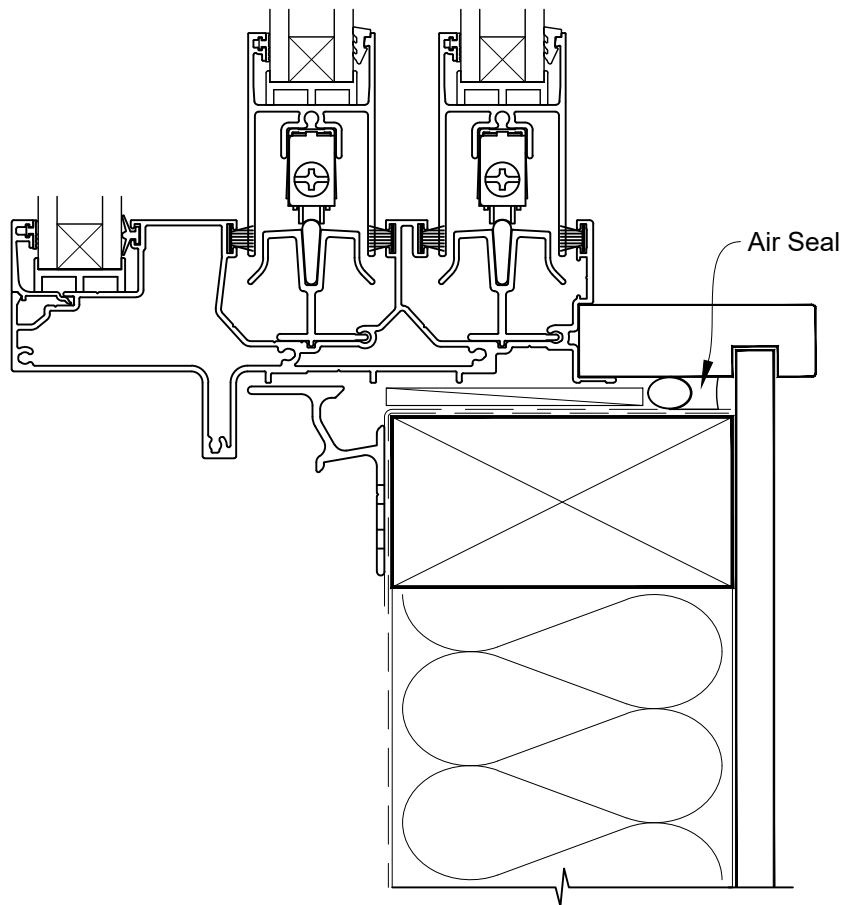

INSTALLATION DETAIL - VANTAGE RESIDENTIAL SLIDEMASTER MULTISLIDER WINDOW ON NO CLADDING CAVITY CONSTRUCTION

Date: 01.04.19

Scale: 1:2

CAD Ref.: VRMWNC-CSS

STEPPED SLIDEMASTER MULTISLIDER WINDOW FRAME OPTION