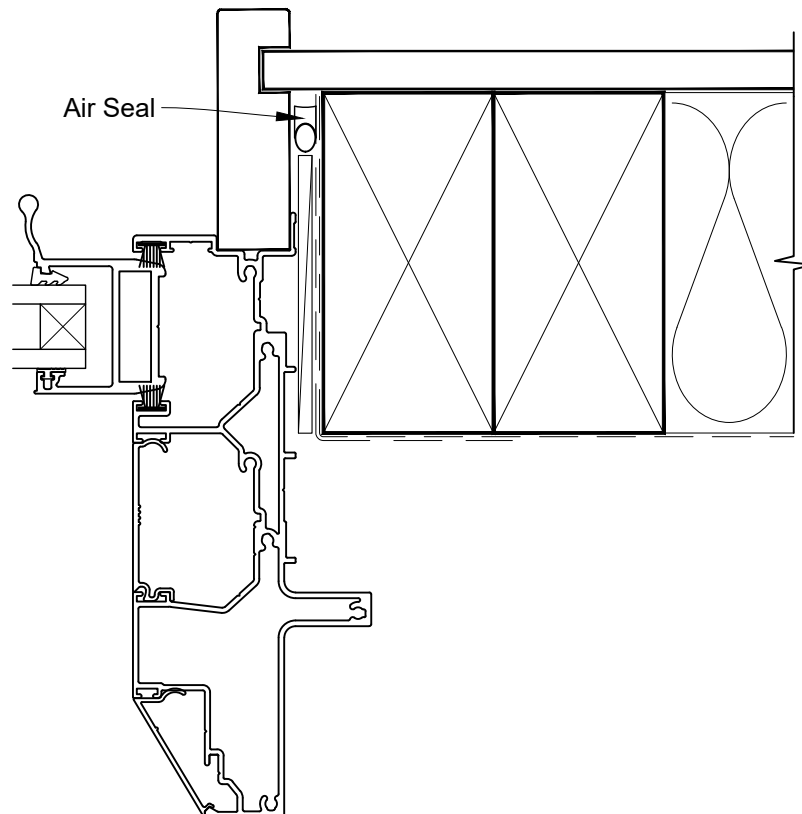

INSTALLATION DETAIL - VANTAGE RESIDENTIAL SLIDEMASTER MULTISLIDER WINDOW ON NO CLADDING CAVITY CONSTRUCTION

Date: 01.04.19

Scale: 1:2

CAD Ref.: VRMWNC-CSH

STEPPED SLIDEMASTER MULTISLIDER WINDOW FRAME OPTION

INSTALLATION DETAIL - VANTAGE RESIDENTIAL SLIDEMASTER MULTISLIDER WINDOW ON NO CLADDING CAVITY CONSTRUCTION

Date: 01.04.19

Scale: 1:2

CAD Ref.: VRMWNC-CSJ

STEPPED SLIDEMASTER MULTISLIDER WINDOW FRAME OPTION