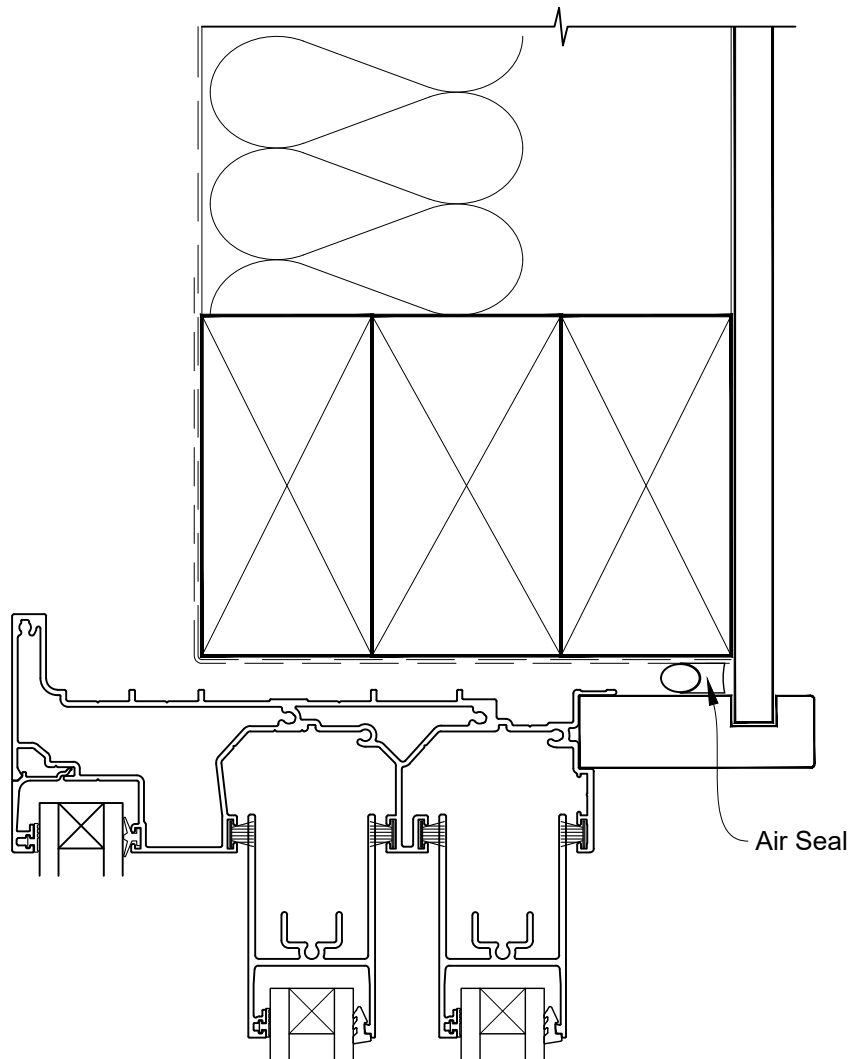

**INSTALLATION DETAIL - VANTAGE RESIDENTIAL
SLIDEMASTER MULTISLIDER WINDOW ON NO CLADDING
CAVITY CONSTRUCTION**

Date: 01.04.19

Scale: 1:2

CAD Ref.: VRMWNC-CFH

FLAT SLIDEMASTER MULTISLIDER WINDOW FRAME OPTION