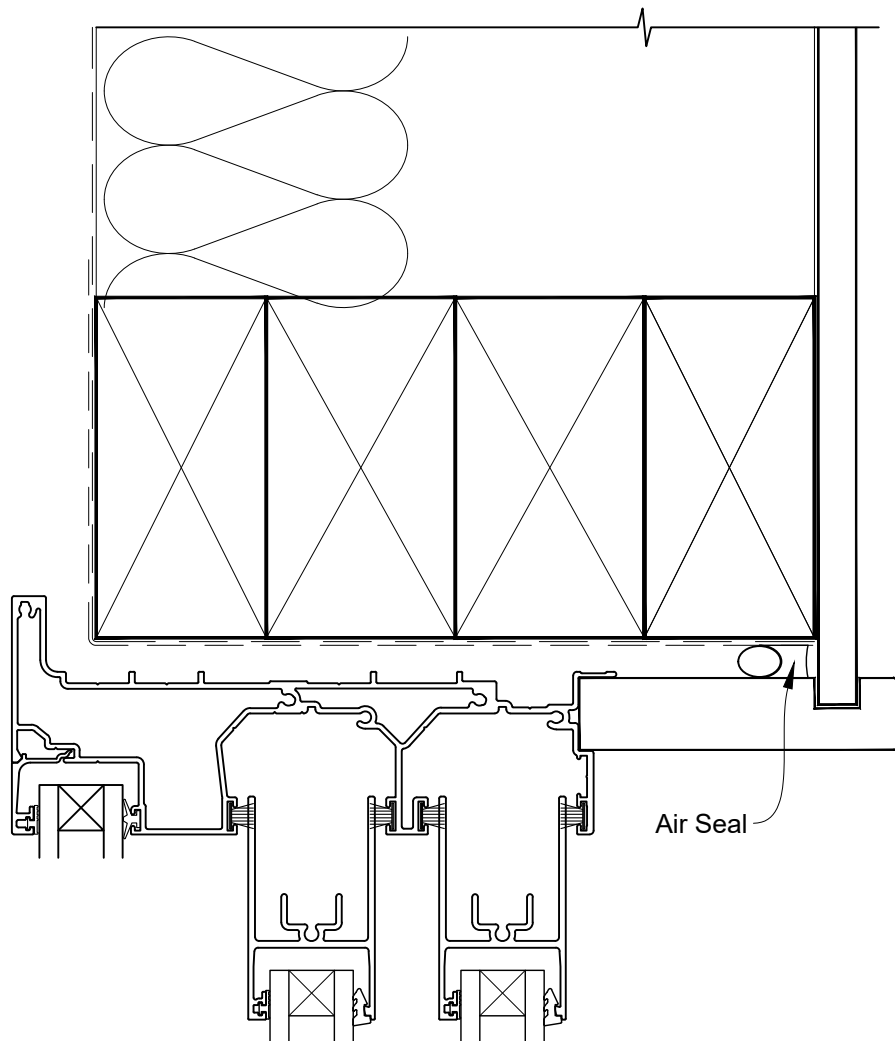

**INSTALLATION DETAIL - VANTAGE RESIDENTIAL
SLIDEMASTER MULTISLIDER WINDOW ON NO CLADDING
DIRECT FIXED CLADDING**

Date: 01.04.19

Scale: 1:2

CAD Ref.: VRMWNC-DFH

FLAT SLIDEMASTER MULTISLIDER WINDOW FRAME OPTION