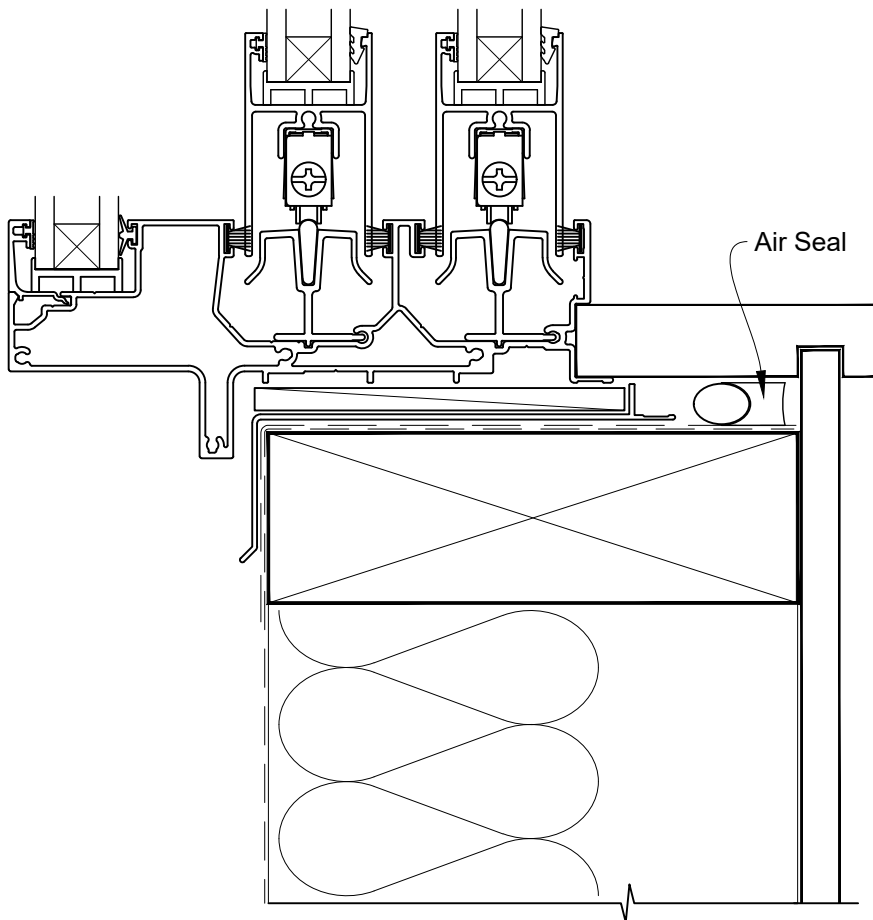

**INSTALLATION DETAIL - VANTAGE RESIDENTIAL
SLIDEMASTER MULTISLIDER WINDOW ON NO CLADDING
DIRECT FIXED CLADDING**

Date: 01.04.19

Scale: 1:2

CAD Ref.: VRMWNC-DSS

STEPPED SLIDEMASTER MULTISLIDER WINDOW FRAME OPTION