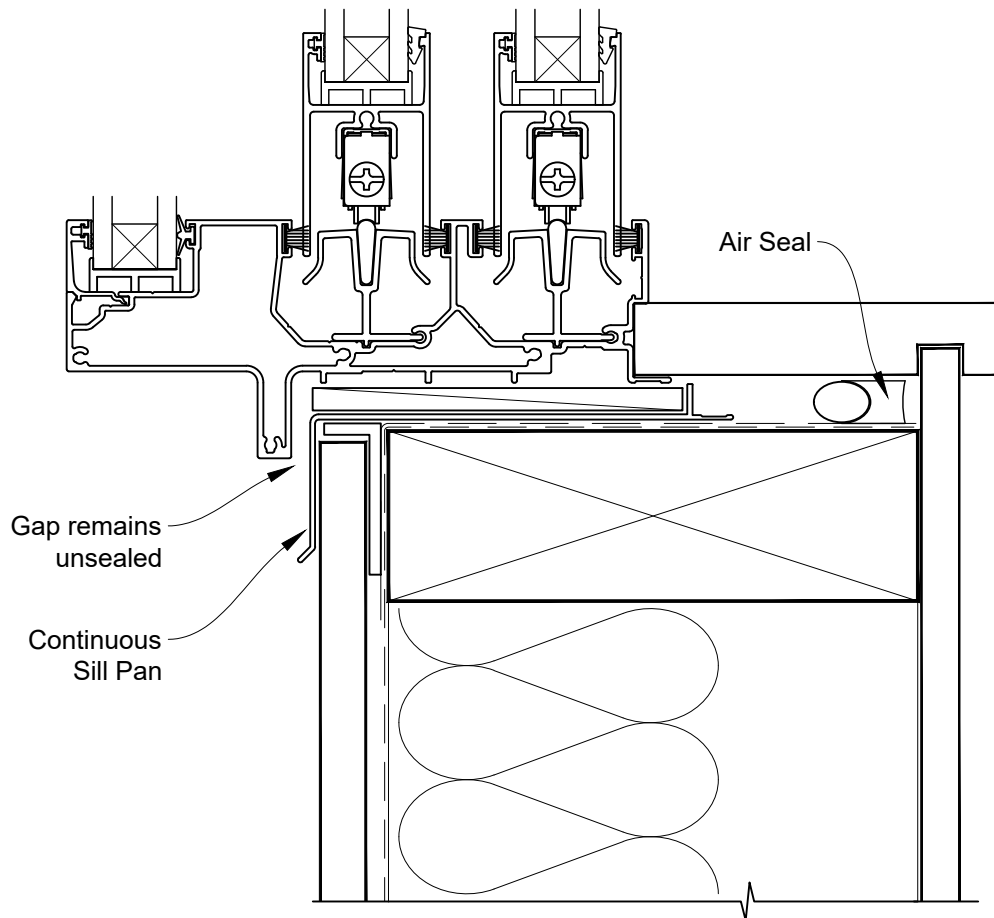

**INSTALLATION DETAIL - VANTAGE RESIDENTIAL
SLIDEMASTER MULTISLIDER WINDOW ON FLAT SHEET
DIRECT FIXED CLADDING**

Date: 01.04.19

Scale: 1:2

CAD Ref.: VRMWFS-DSS

STEPPED SLIDEMASTER MULTISLIDER WINDOW FRAME OPTION