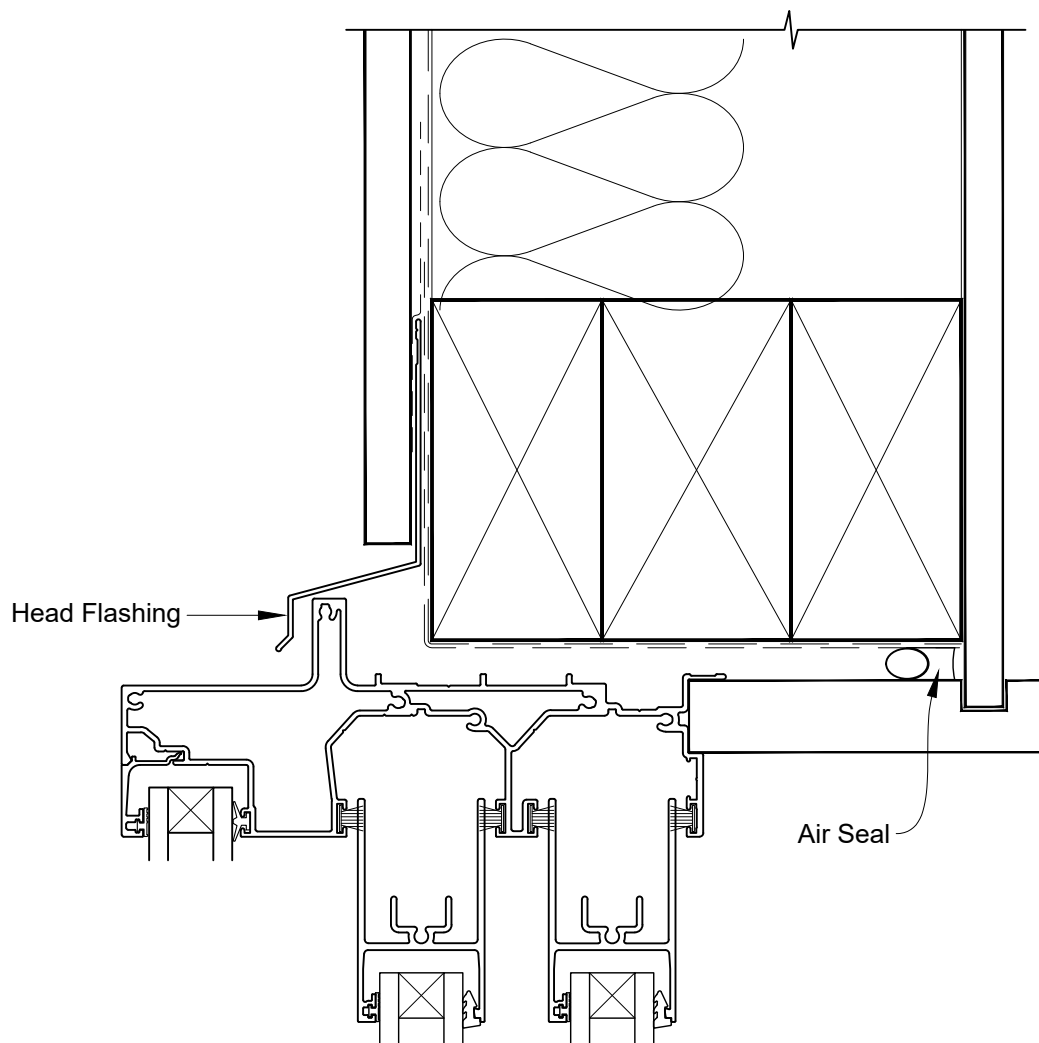

**INSTALLATION DETAIL - VANTAGE RESIDENTIAL
SLIDEMASTER MULTISLIDER WINDOW ON FLAT SHEET
DIRECT FIXED CLADDING**

Date: 01.04.19

Scale: 1:2

CAD Ref.: VRMWFS-DSH

STEPPED SLIDEMASTER MULTISLIDER WINDOW FRAME OPTION