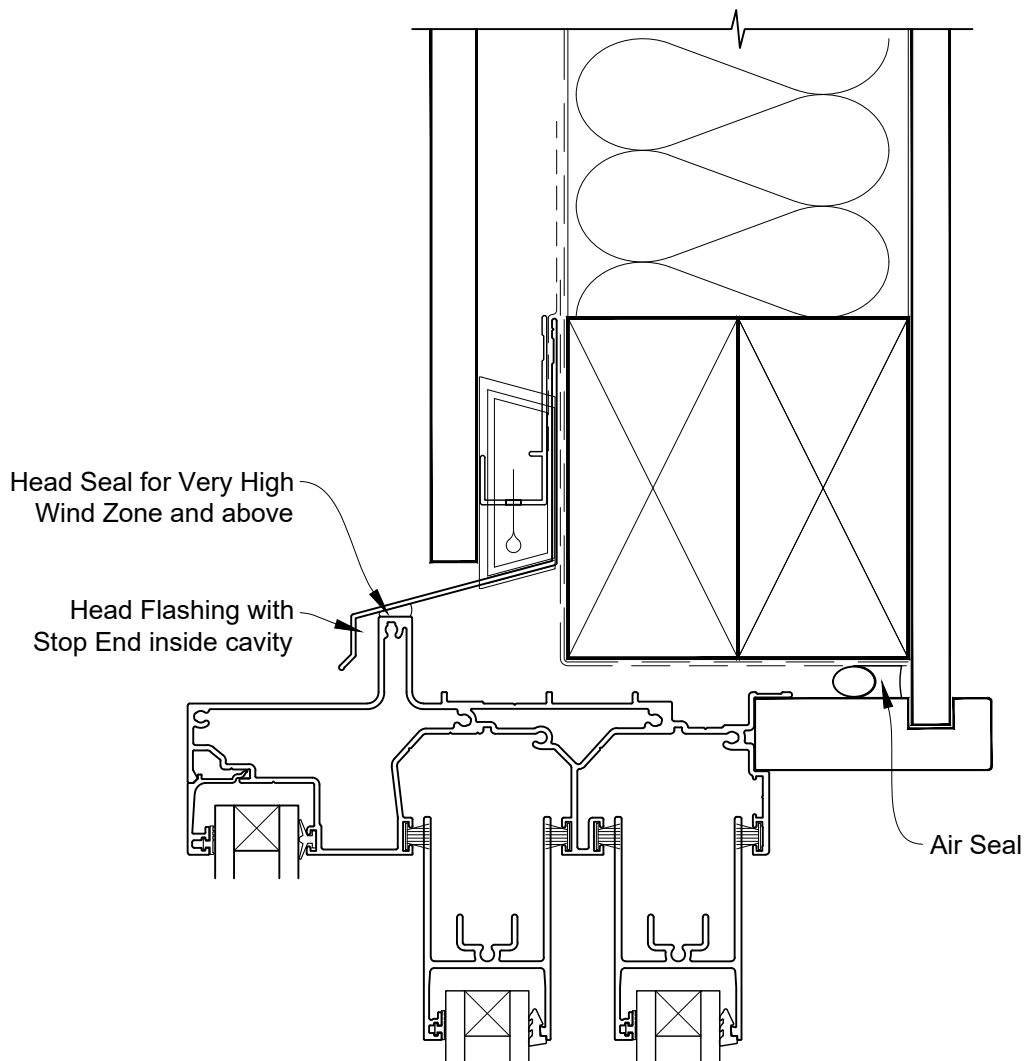

INSTALLATION DETAIL - VANTAGE RESIDENTIAL SLIDEMASTER MULTISLIDER WINDOW ON FLAT SHEET CAVITY CONSTRUCTION

Date: 01.04.19

Scale: 1:2

CAD Ref.: VRMWFS-CSH

STEPPED SLIDEMASTER MULTISLIDER WINDOW FRAME OPTION