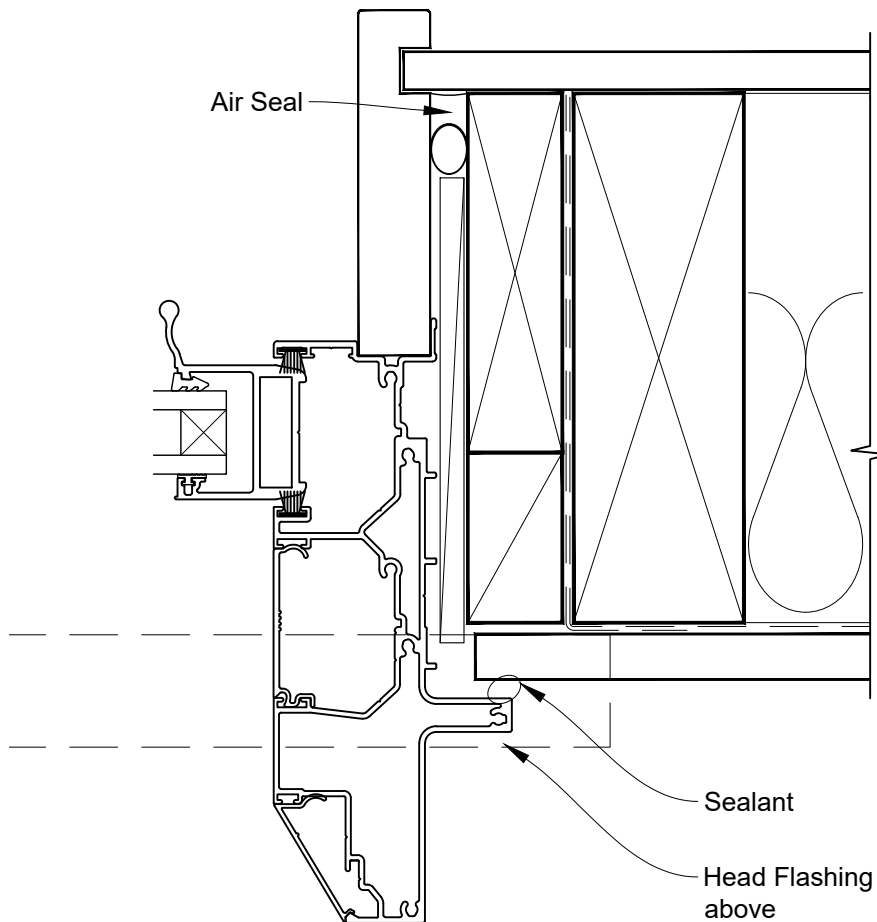

**INSTALLATION DETAIL - VANTAGE RESIDENTIAL
SLIDEMASTER MULTISLIDER WINDOW ON FLAT SHEET
DIRECT FIXED CLADDING**

Date: 01.04.19

Scale: 1:2

CAD Ref.: VRMWFS-DSJ

STEPPED SLIDEMASTER MULTISLIDER WINDOW FRAME OPTION