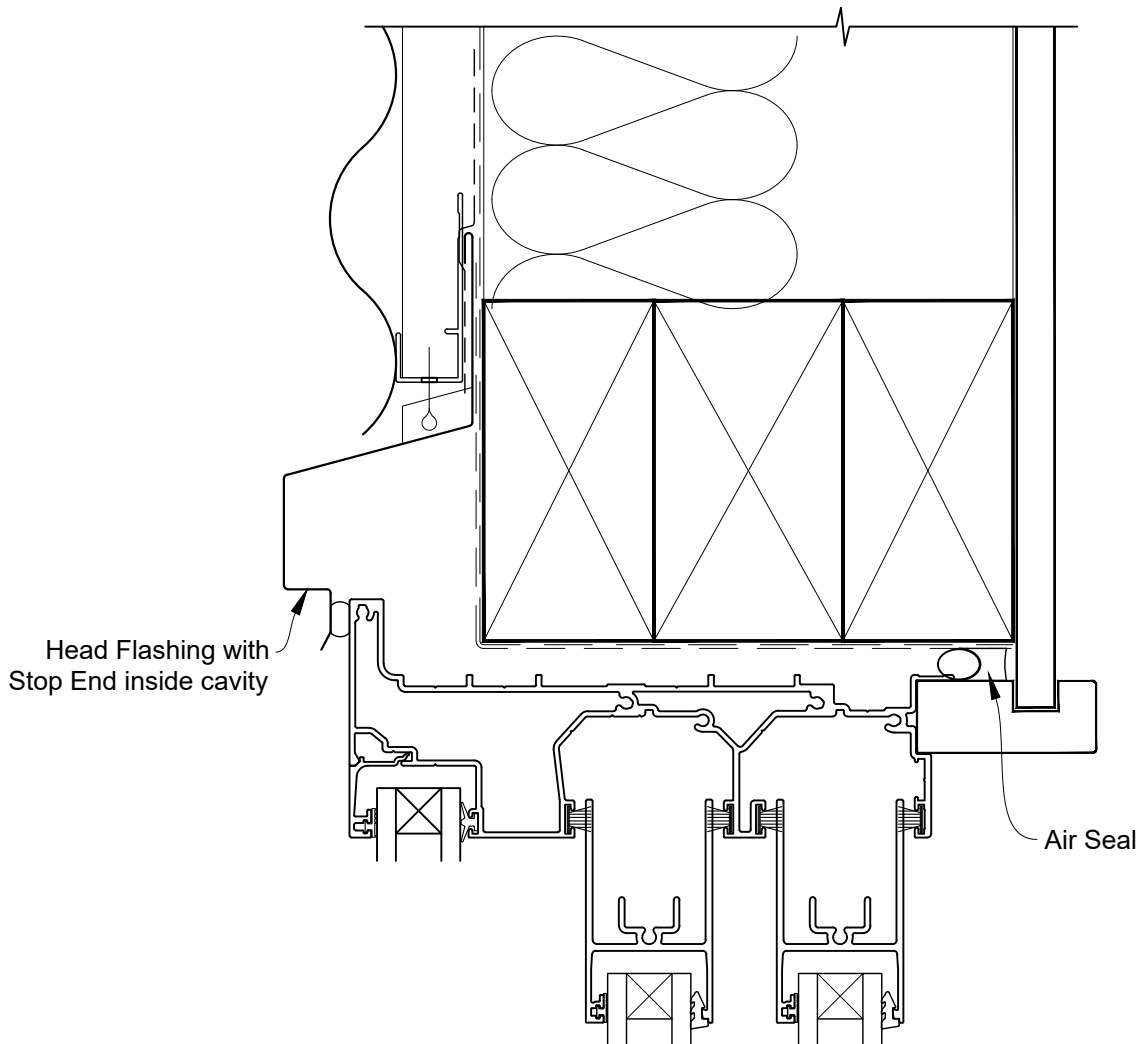

INSTALLATION DETAIL - VANTAGE RESIDENTIAL SLIDEMASTER MULTISLIDER WINDOW ON PROFILE METAL CAVITY CONSTRUCTION

Date: 01.04.19

Scale: 1:2

CAD Ref.: VRMWPM-CFH

FLAT SLIDEMASTER MULTISLIDER WINDOW FRAME OPTION