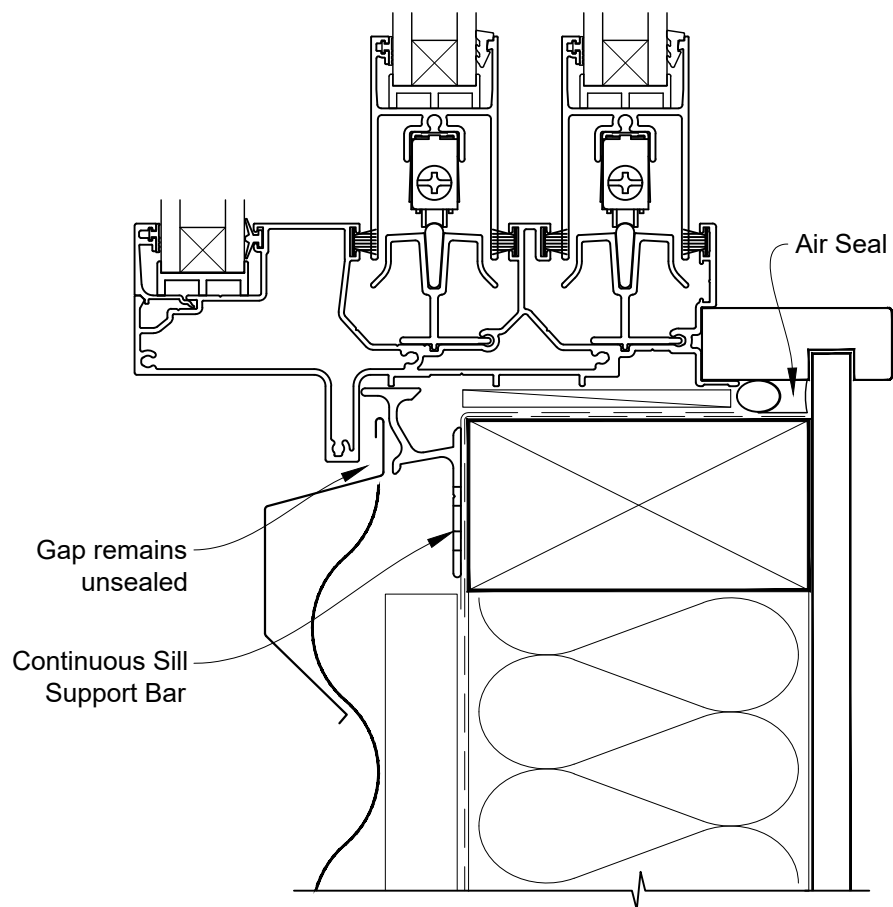

INSTALLATION DETAIL - VANTAGE RESIDENTIAL SLIDEMASTER MULTISLIDER WINDOW ON PROFILE METAL CAVITY CONSTRUCTION

Date: 01.04.19

Scale: 1:2

CAD Ref.: VRMWPM-CSS

STEPPED SLIDEMASTER MULTISLIDER WINDOW FRAME OPTION