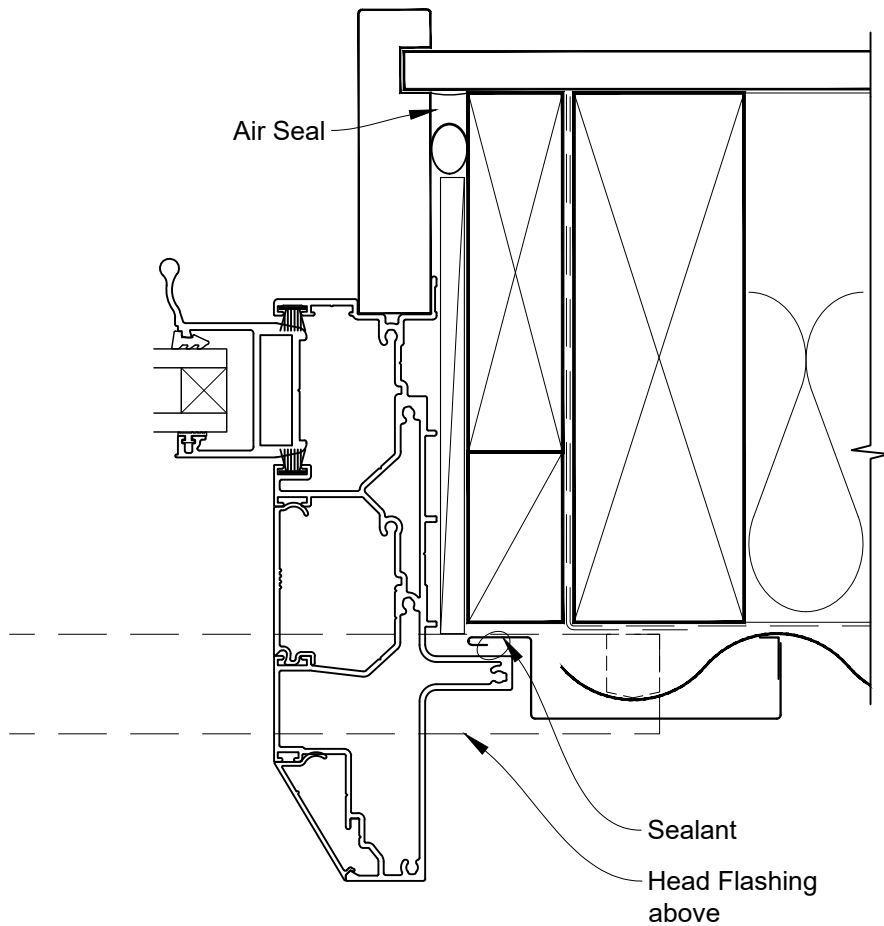

INSTALLATION DETAIL - VANTAGE RESIDENTIAL SLIDEMASTER MULTISLIDER WINDOW ON PROFILE METAL DIRECT FIXED CONSTRUCTION

Date: 01.04.19

Scale: 1:2

CAD Ref.: VRMWPM-DSJ

STEPPED SLIDEMASTER MULTISLIDER WINDOW FRAME OPTION