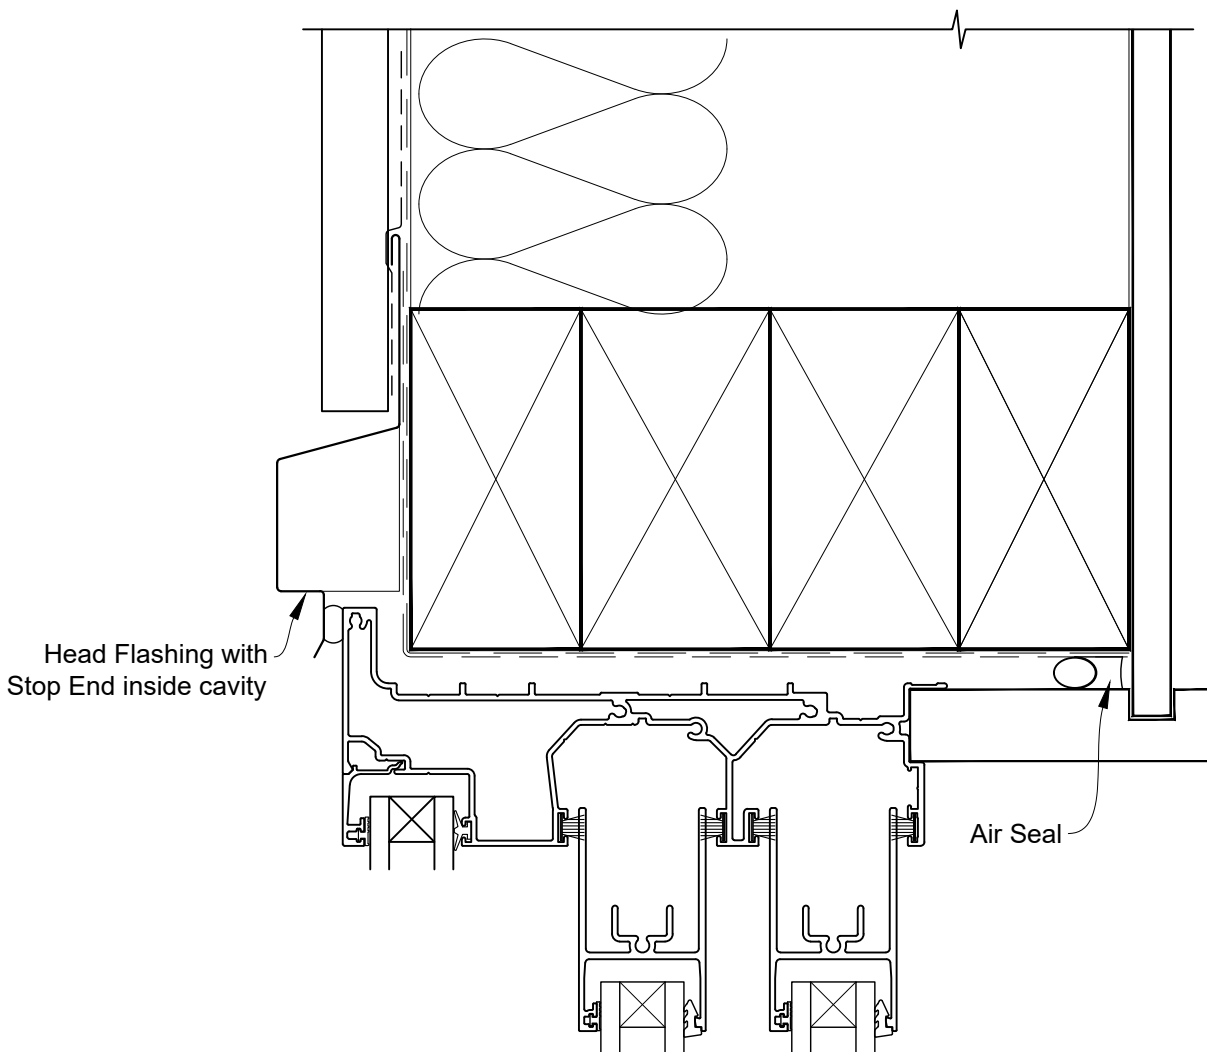

INSTALLATION DETAIL - VANTAGE RESIDENTIAL SLIDEMASTER MULTISLIDER WINDOW ON PROFILE METAL DIRECT FIXED CONSTRUCTION

Date: 01.04.19

Scale: 1:2

CAD Ref.: VRMWPM-DFH

FLAT SLIDEMASTER MULTISLIDER WINDOW FRAME OPTION