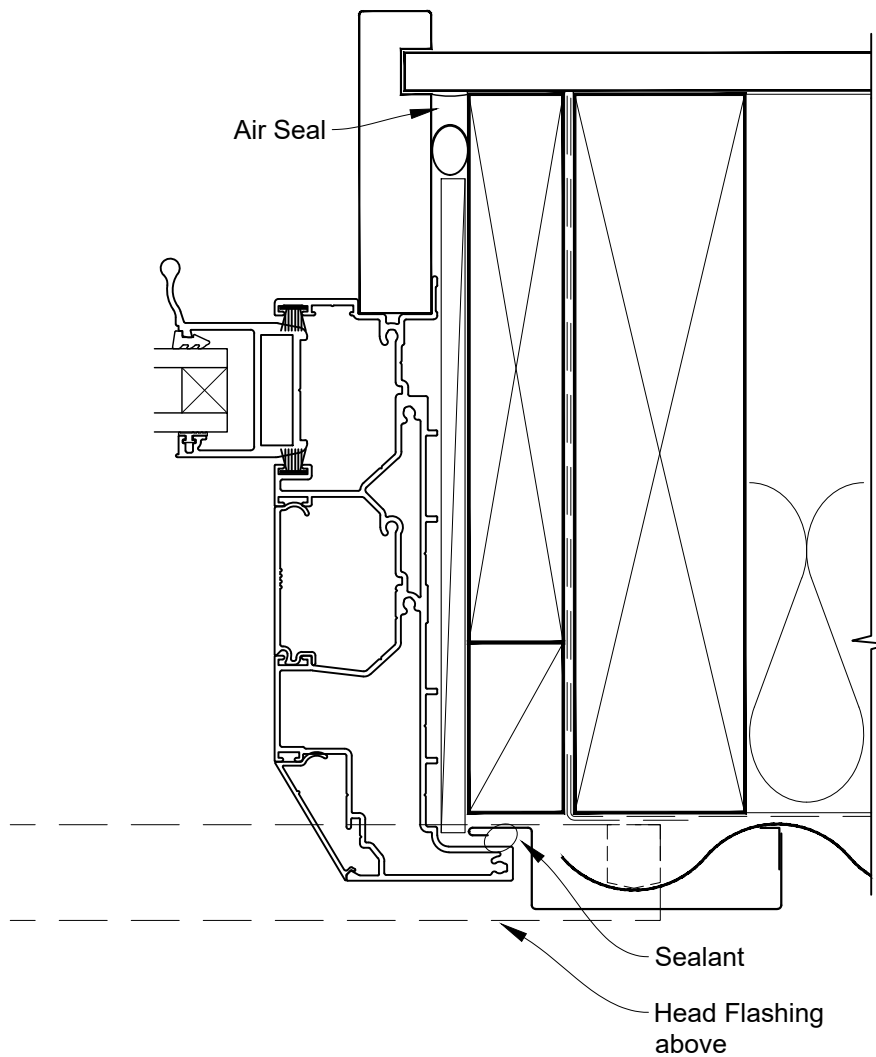

INSTALLATION DETAIL - VANTAGE RESIDENTIAL SLIDEMASTER MULTISLIDER WINDOW ON PROFILE METAL DIRECT FIXED CONSTRUCTION

Date: 01.04.19

Scale: 1:2

CAD Ref.: VRMWPM-DFJ

FLAT SLIDEMASTER MULTISLIDER WINDOW FRAME OPTION