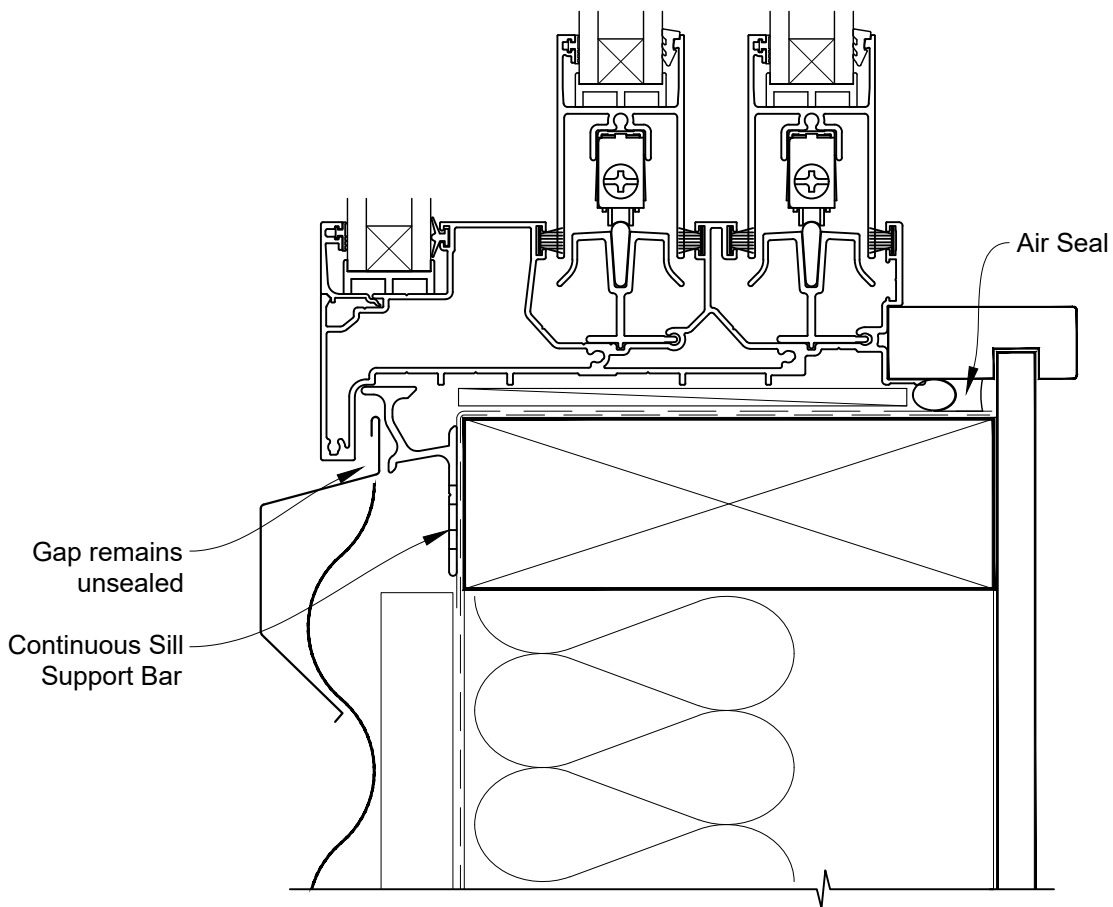

INSTALLATION DETAIL - VANTAGE RESIDENTIAL SLIDEMASTER MULTISLIDER WINDOW ON PROFILE METAL CAVITY CONSTRUCTION

Date: 01.04.19

Scale: 1:2

CAD Ref.: VRMWPM-CFS

FLAT SLIDEMASTER MULTISLIDER WINDOW FRAME OPTION