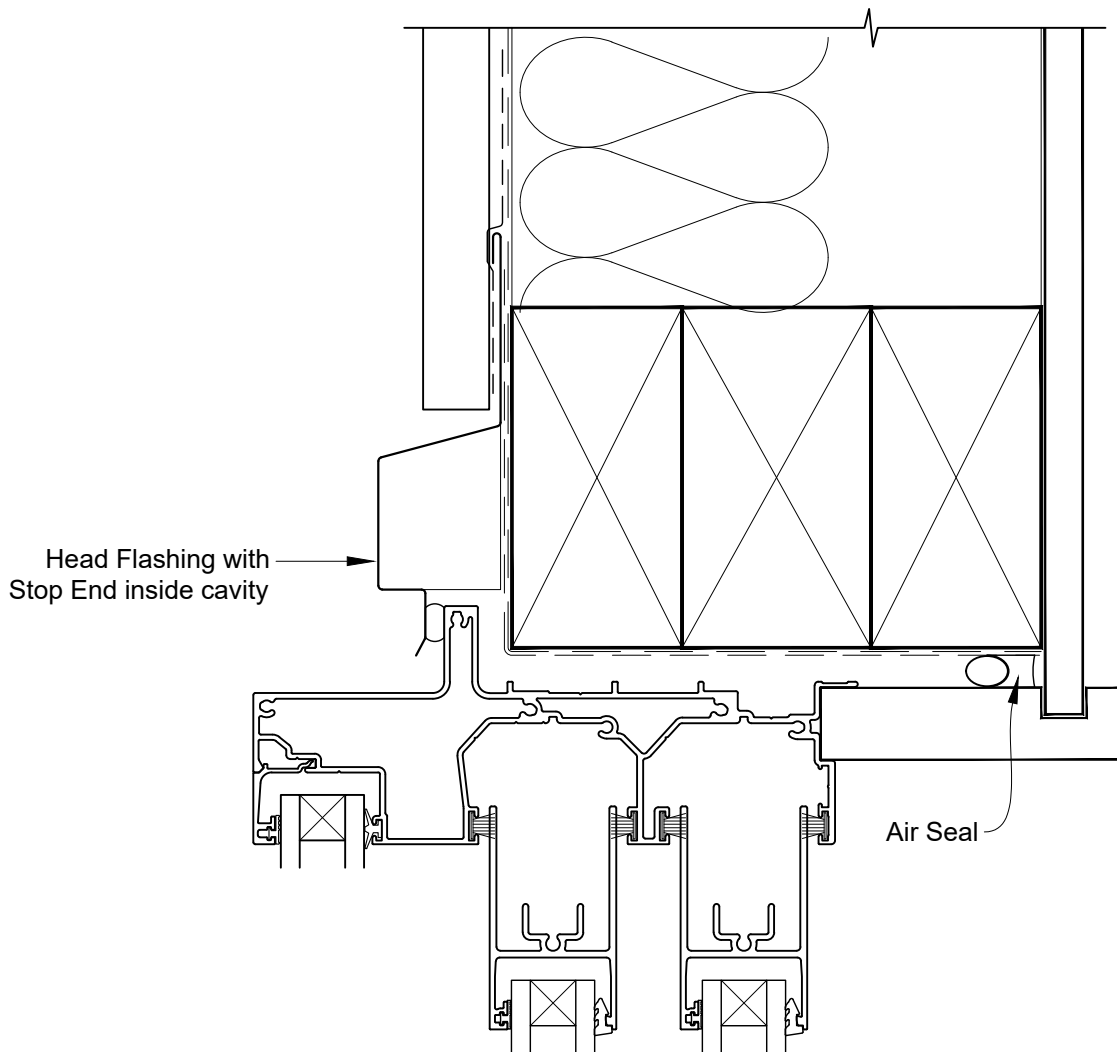

**INSTALLATION DETAIL - VANTAGE RESIDENTIAL
SLIDEMASTER MULTISLIDER WINDOW ON PROFILE METAL
DIRECT FIXED CONSTRUCTION**

Date: 01.04.19

Scale: 1:2

CAD Ref.: VRMWPM-DSH

STEPPED SLIDEMASTER MULTISLIDER WINDOW FRAME OPTION