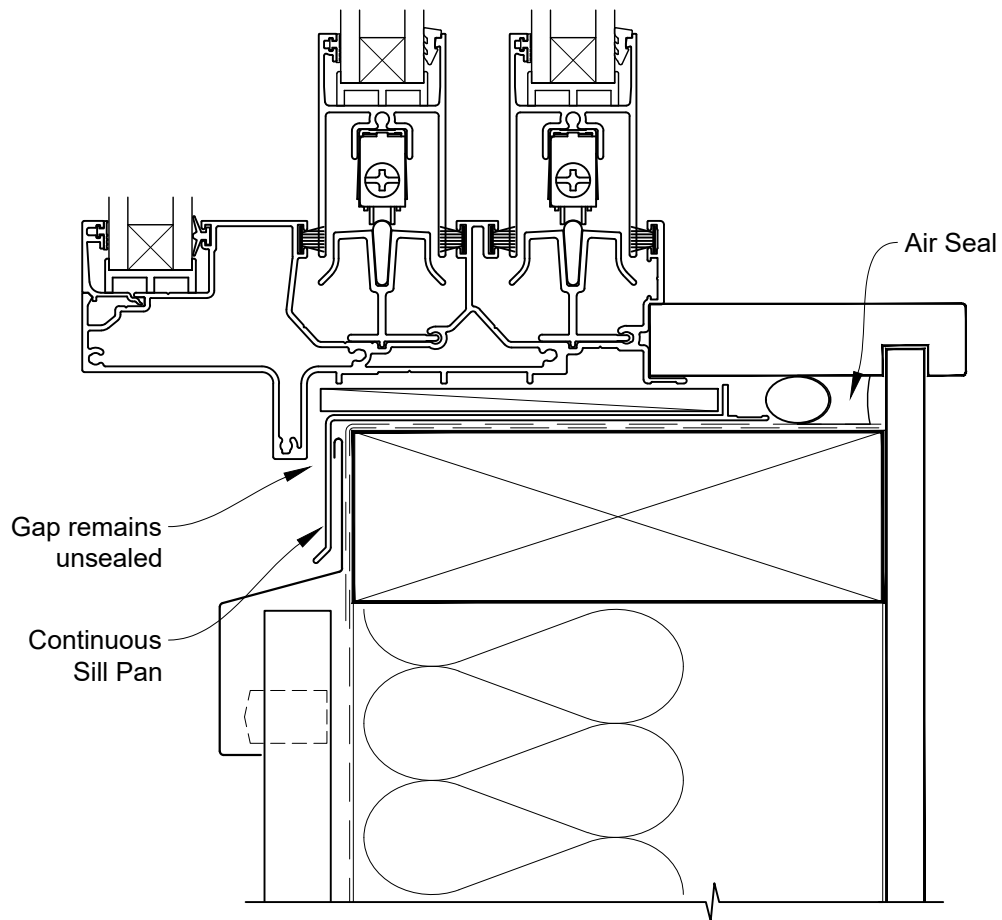

**INSTALLATION DETAIL - VANTAGE RESIDENTIAL
SLIDEMASTER MULTISLIDER WINDOW ON PROFILE METAL
DIRECT FIXED CONSTRUCTION**

Date: 01.04.19

Scale: 1:2

CAD Ref.: VRMWPM-DSS

STEPPED SLIDEMASTER MULTISLIDER WINDOW FRAME OPTION