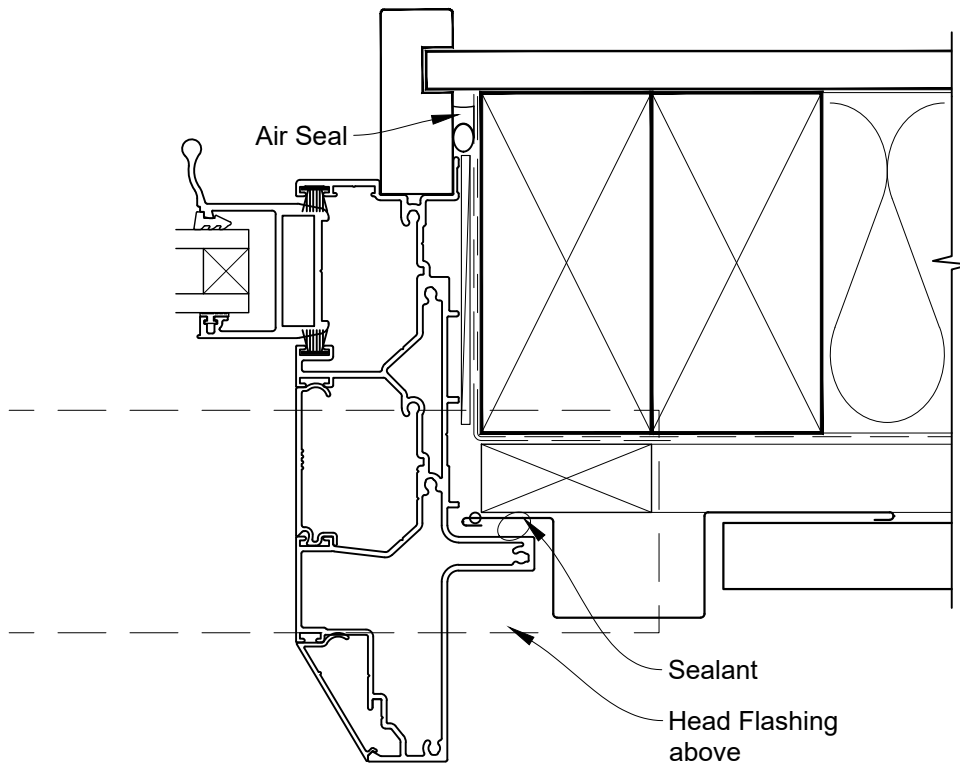

INSTALLATION DETAIL - VANTAGE RESIDENTIAL SLIDEMASTER MULTISLIDER WINDOW ON PROFILE METAL CAVITY CONSTRUCTION

Date: 01.04.19

Scale: 1:2

CAD Ref.: VRMWPM-CSH

STEPPED SLIDEMASTER MULTISLIDER WINDOW FRAME OPTION

INSTALLATION DETAIL - VANTAGE RESIDENTIAL SLIDEMASTER MULTISLIDER WINDOW ON PROFILE METAL CAVITY CONSTRUCTION

Date: 01.04.19

Scale: 1:2

CAD Ref.: VRMWPM-CSJ

STEPPED SLIDEMASTER MULTISLIDER WINDOW FRAME OPTION