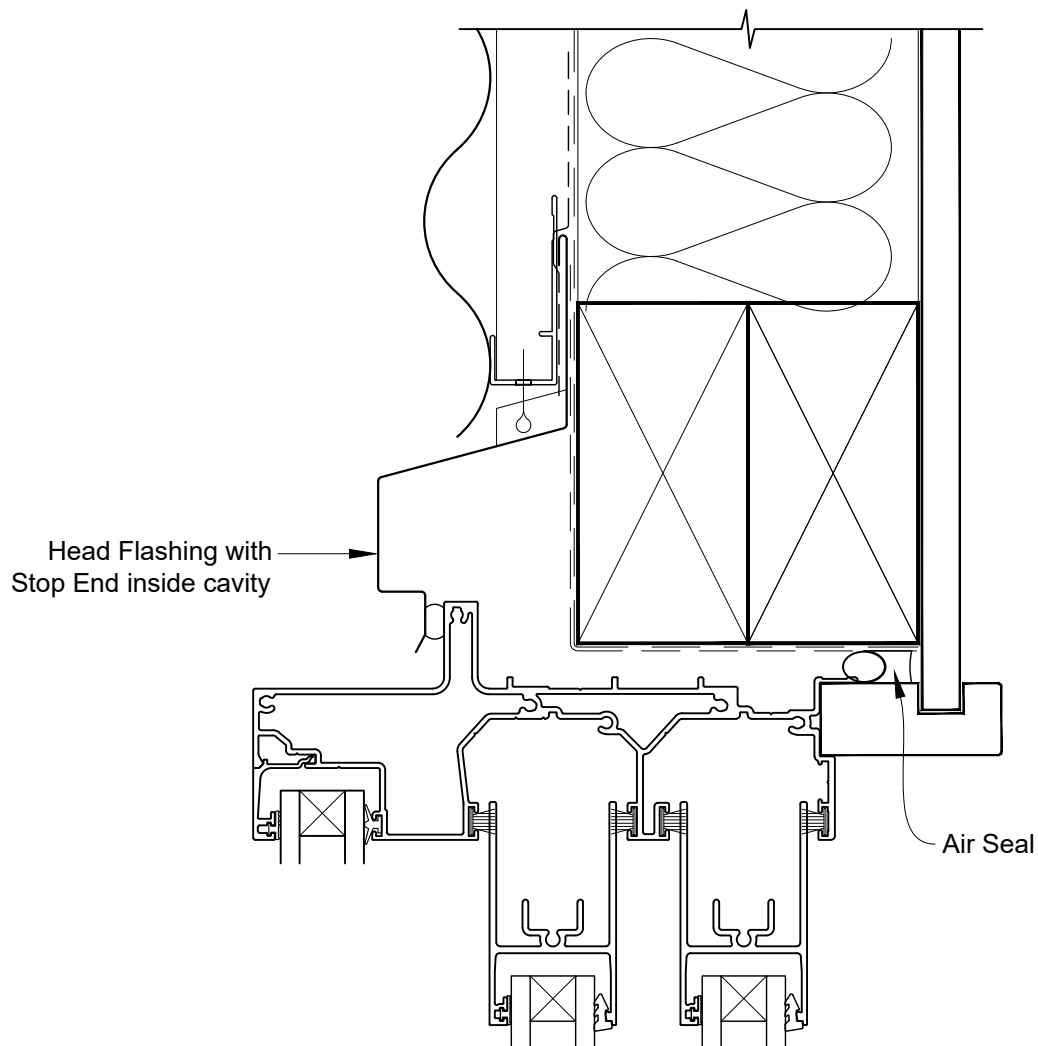

INSTALLATION DETAIL - VANTAGE RESIDENTIAL SLIDEMASTER MULTISLIDER WINDOW ON PROFILE METAL CAVITY CONSTRUCTION

Date: 01.04.19

Scale: 1:2

CAD Ref.: VRMWPM-CSH

STEPPED SLIDEMASTER MULTISLIDER WINDOW FRAME OPTION

INSTALLATION DETAIL - VANTAGE RESIDENTIAL SLIDEMASTER MULTISLIDER WINDOW ON PROFILE METAL CAVITY CONSTRUCTION

Date: 01.04.19

Scale: 1:2

CAD Ref.: VRMWPM-CSJ

STEPPED SLIDEMASTER MULTISLIDER WINDOW FRAME OPTION