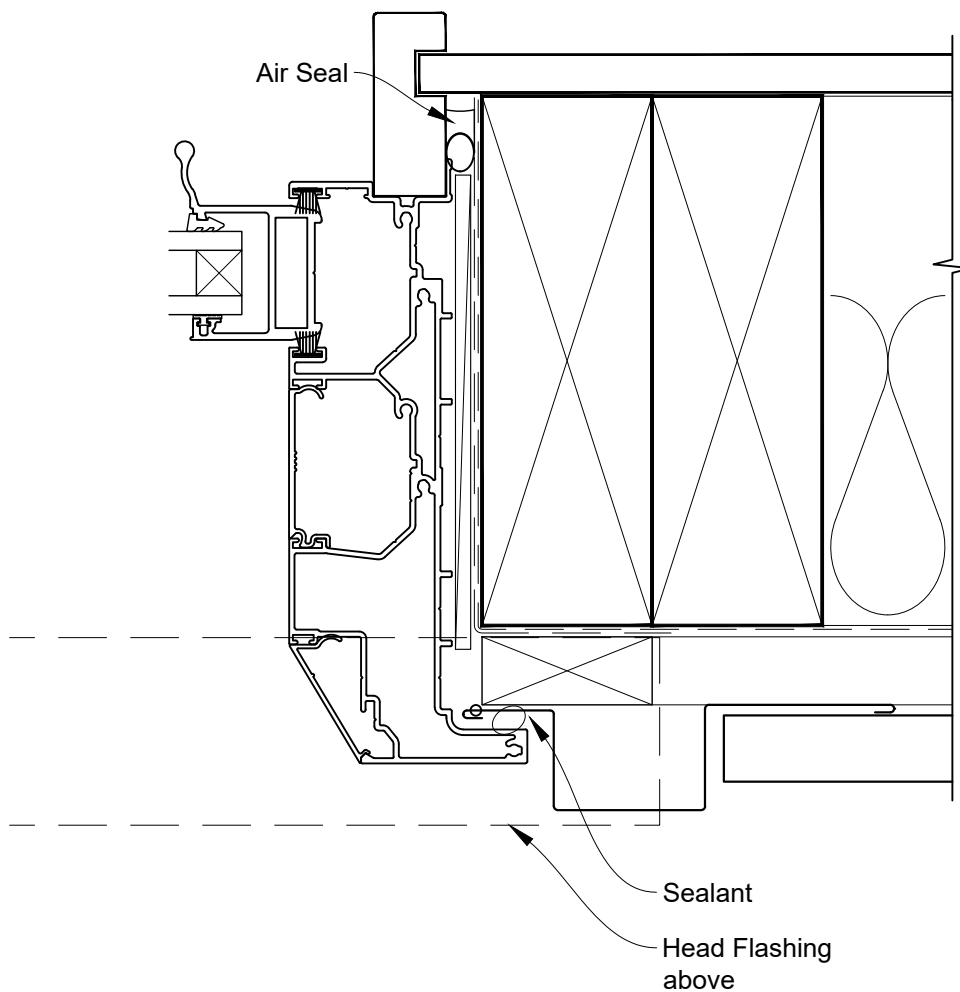

INSTALLATION DETAIL - VANTAGE RESIDENTIAL SLIDEMASTER MULTISLIDER WINDOW ON PROFILE METAL CAVITY CONSTRUCTION

Date: 01.04.19

Scale: 1:2

CAD Ref.: VRMWPM-CFJ

FLAT SLIDEMASTER MULTISLIDER WINDOW FRAME OPTION