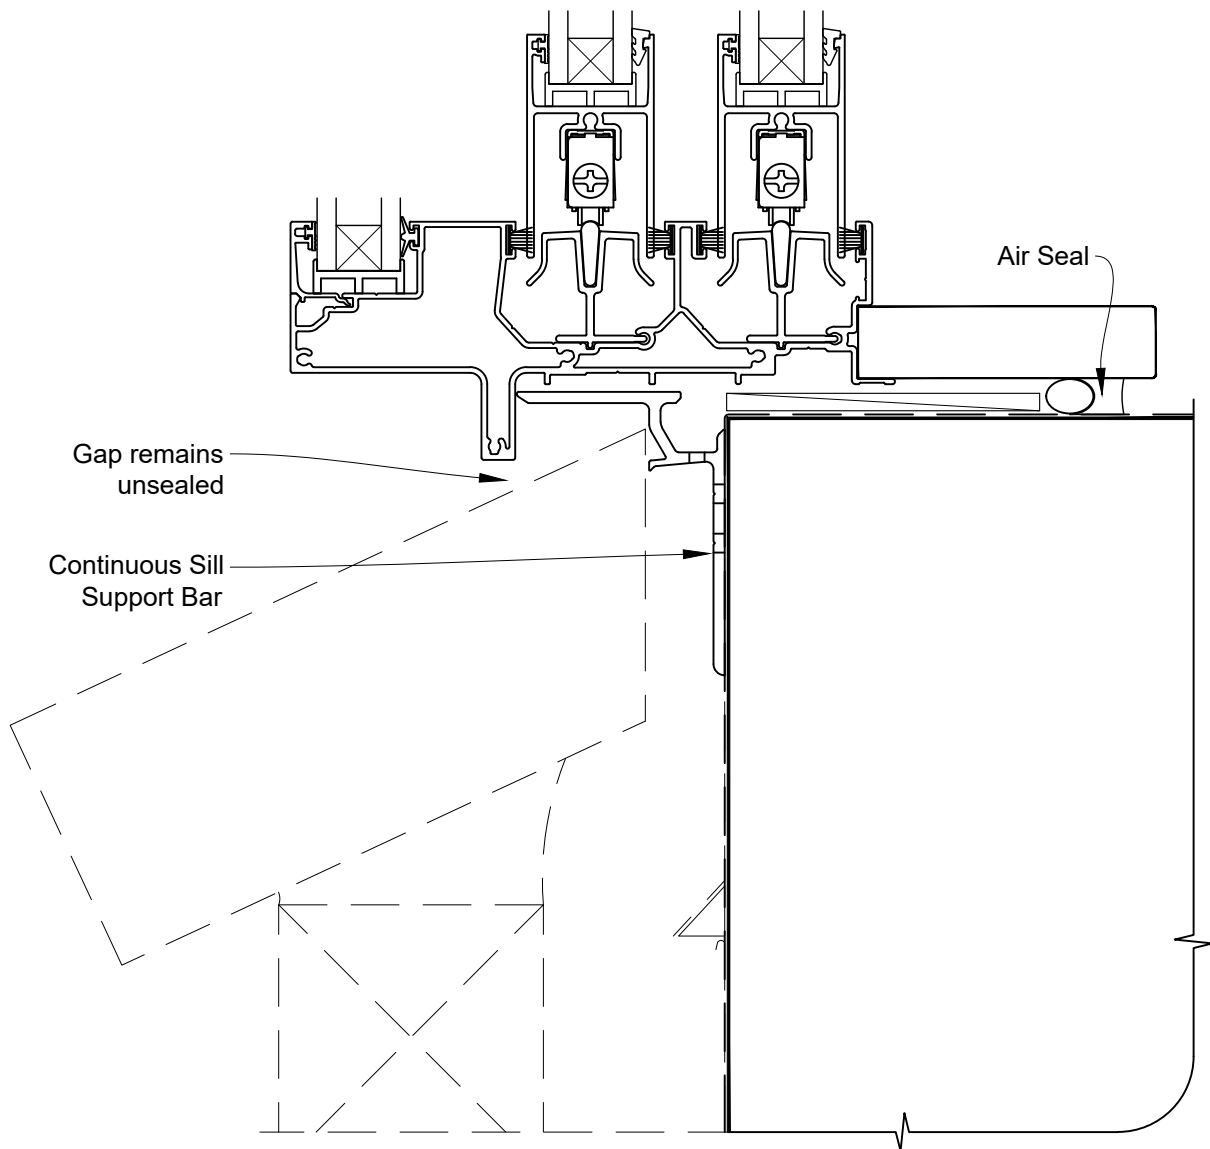

INSTALLATION DETAIL - VANTAGE RESIDENTIAL SLIDEMASTER MULTISLIDER WINDOW ON BRICK VENEER CAVITY CONSTRUCTION

Date: 01.04.19

Scale: 1:2

CAD Ref.: VRMWBV-CSS

STEPPED SLIDEMASTER MULTISLIDER WINDOW FRAME OPTION