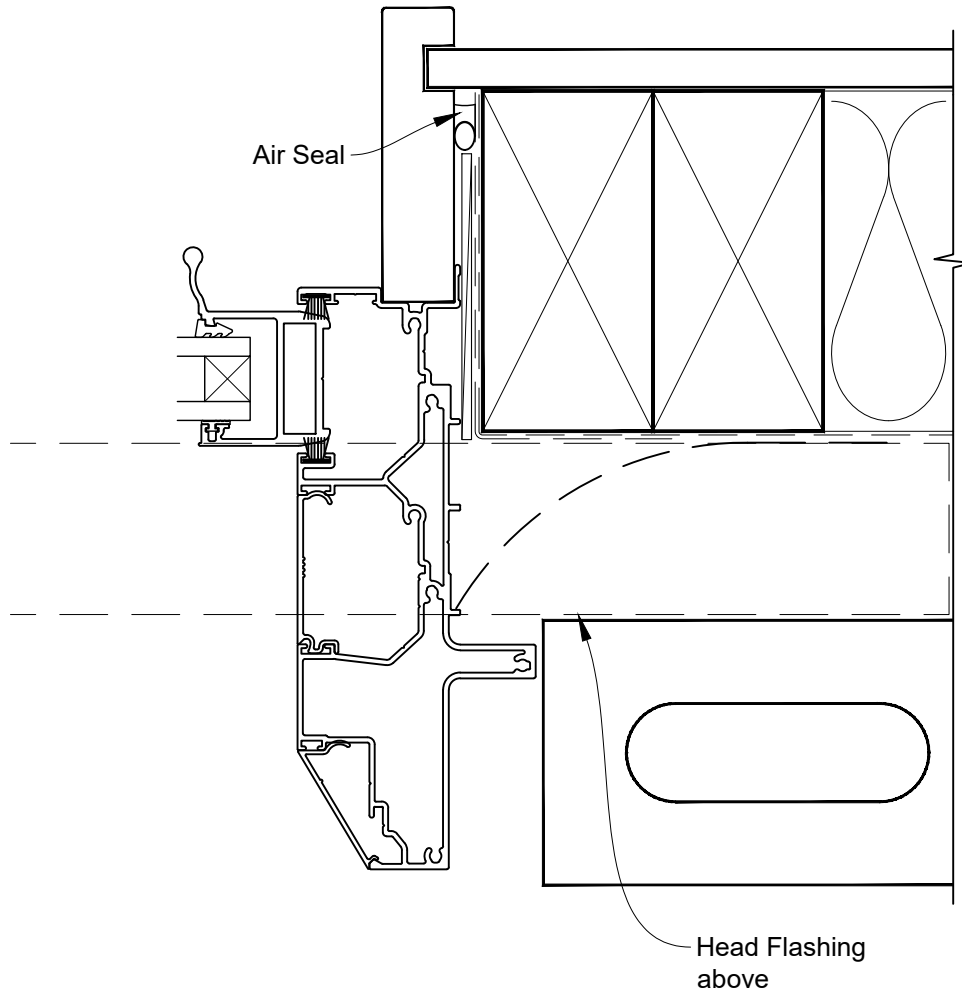

INSTALLATION DETAIL - VANTAGE RESIDENTIAL SLIDEMASTER MULTISLIDER WINDOW ON BRICK VENEER CAVITY CONSTRUCTION

Date: 01.04.19

Scale: 1:2

CAD Ref.: VRMWBV-CSH

STEPPED SLIDEMASTER MULTISLIDER WINDOW FRAME OPTION

INSTALLATION DETAIL - VANTAGE RESIDENTIAL SLIDEMASTER MULTISLIDER WINDOW ON BRICK VENEER CAVITY CONSTRUCTION

Date: 01.04.19

Scale: 1:2

CAD Ref.: VRMWBV-CSJ

STEPPED SLIDEMASTER MULTISLIDER WINDOW FRAME OPTION