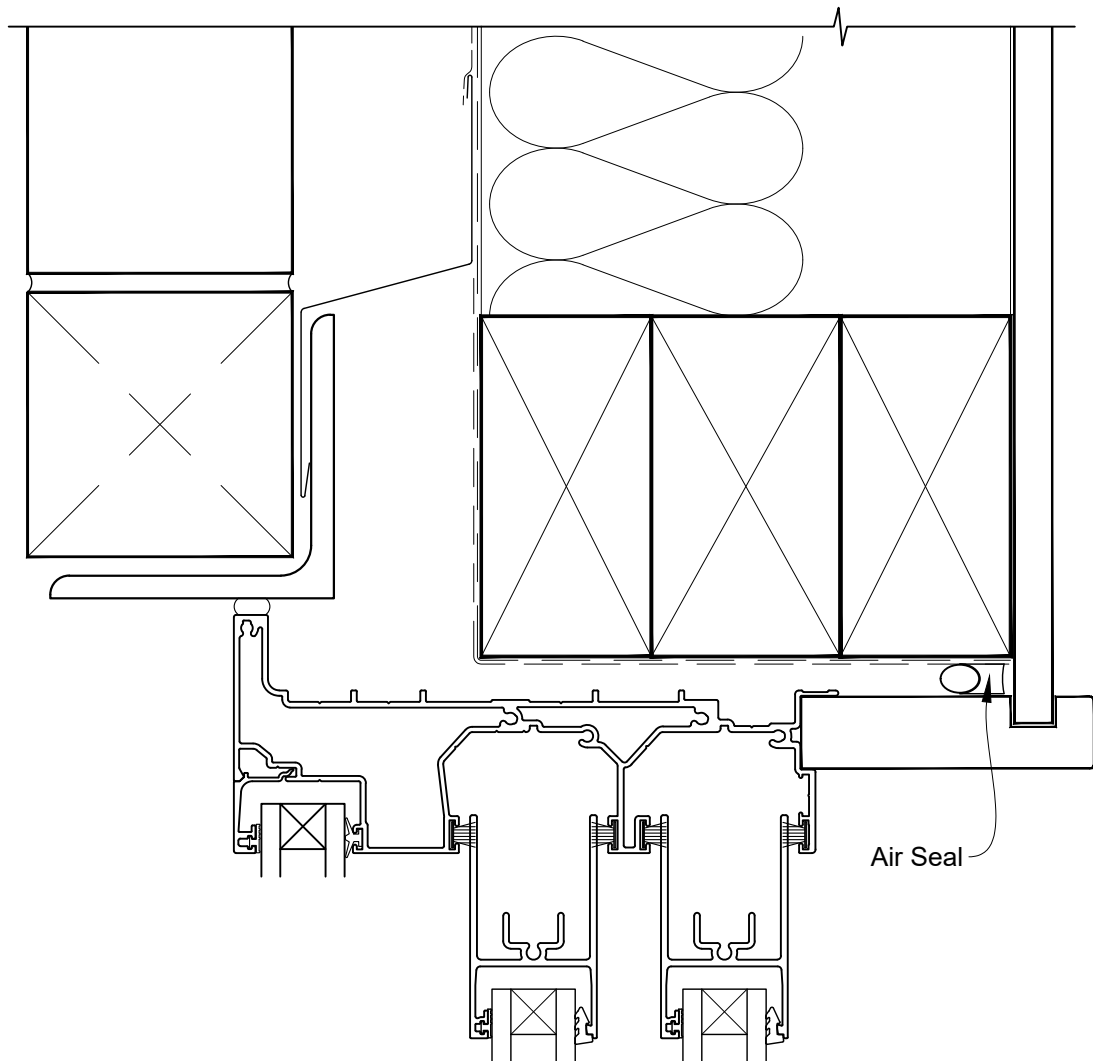

INSTALLATION DETAIL - VANTAGE RESIDENTIAL SLIDEMASTER MULTISLIDER WINDOW ON BRICK VENEER CAVITY CONSTRUCTION

Date: 01.04.19

Scale: 1:2

CAD Ref.: VRMWBV-CFH

FLAT SLIDEMASTER MULTISLIDER WINDOW FRAME OPTION