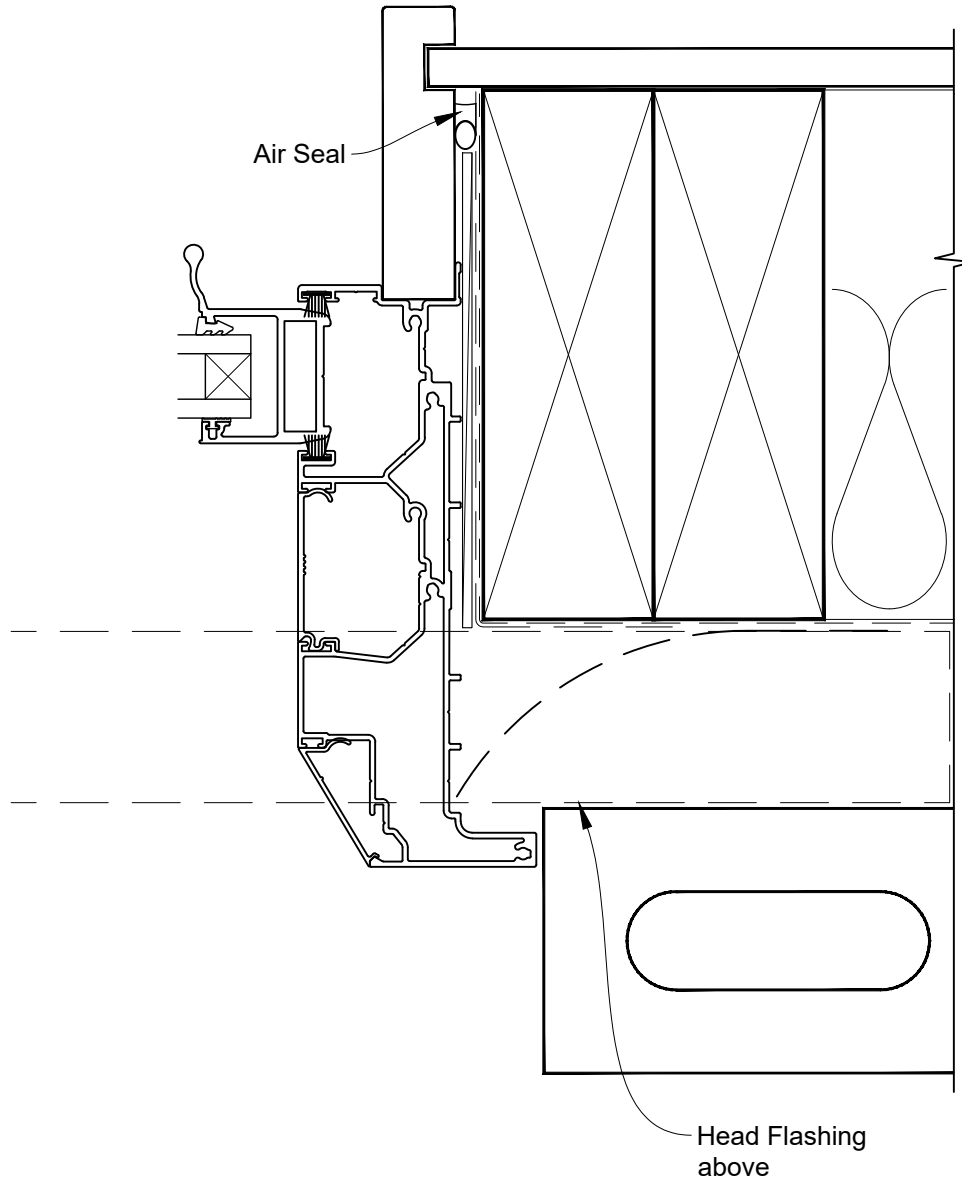

INSTALLATION DETAIL - VANTAGE RESIDENTIAL SLIDEMASTER MULTISLIDER WINDOW ON BRICK VENEER CAVITY CONSTRUCTION

Date: 01.04.19

Scale: 1:2

CAD Ref.: VRMWBV-CFJ

FLAT SLIDEMASTER MULTISLIDER WINDOW FRAME OPTION