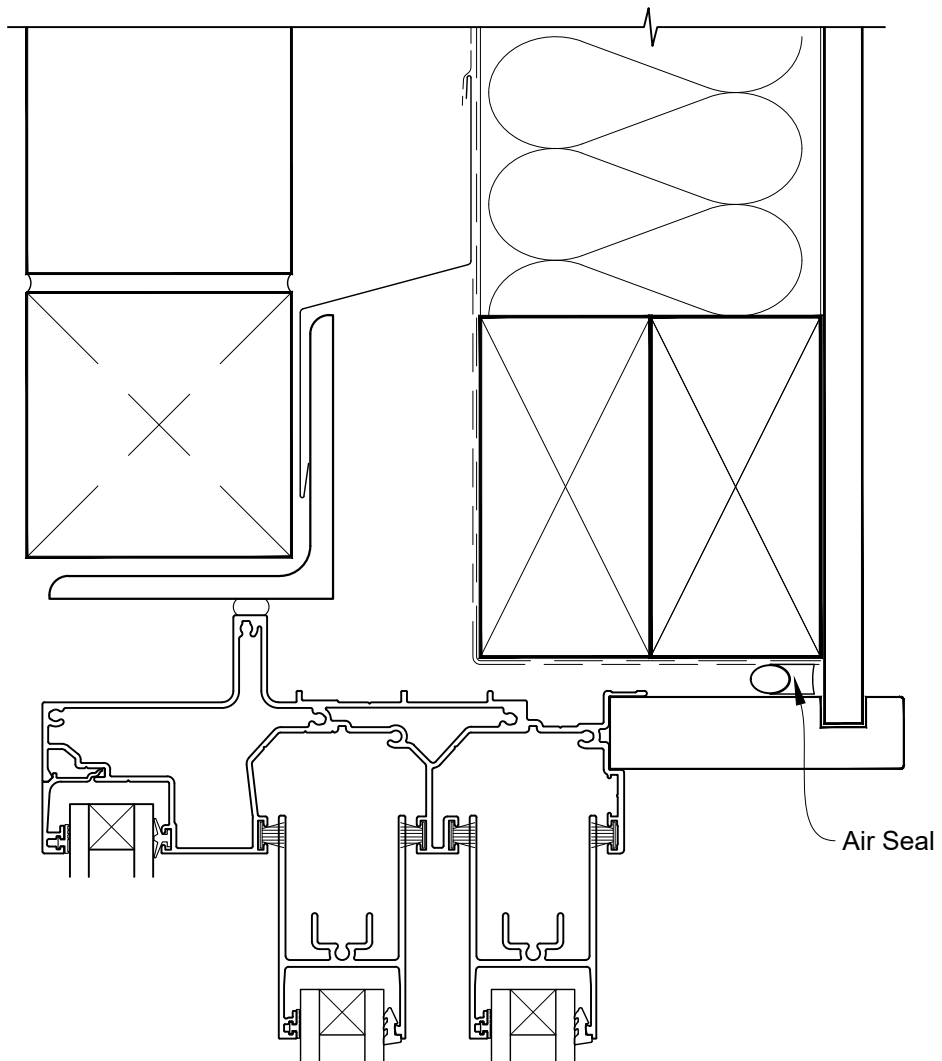

INSTALLATION DETAIL - VANTAGE RESIDENTIAL SLIDEMASTER MULTISLIDER WINDOW ON BRICK VENEER CAVITY CONSTRUCTION

Date: 01.04.19

Scale: 1:2

CAD Ref.: VRMWBV-CSH

STEPPED SLIDEMASTER MULTISLIDER WINDOW FRAME OPTION

INSTALLATION DETAIL - VANTAGE RESIDENTIAL SLIDEMASTER MULTISLIDER WINDOW ON BRICK VENEER CAVITY CONSTRUCTION

Date: 01.04.19

Scale: 1:2

CAD Ref.: VRMWBV-CSJ

STEPPED SLIDEMASTER MULTISLIDER WINDOW FRAME OPTION