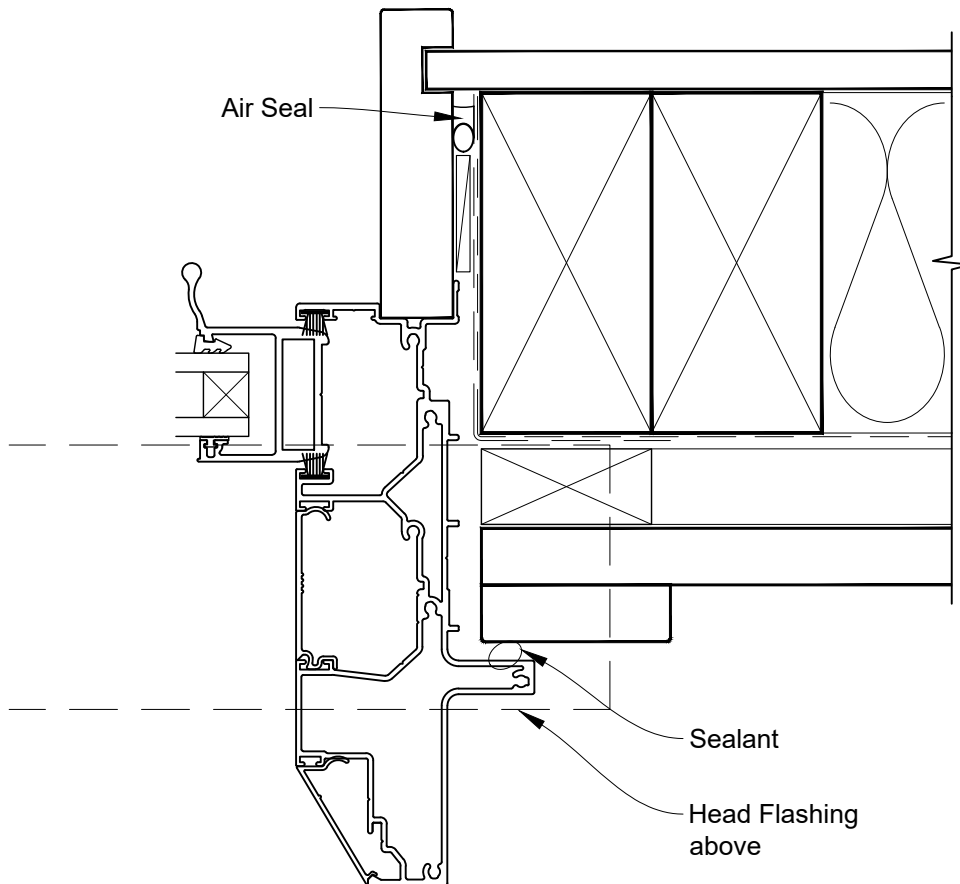

INSTALLATION DETAIL - VANTAGE RESIDENTIAL SLIDEMASTER MULTISLIDER WINDOW ON BOARD & BATTEN CAVITY CONSTRUCTION

Date: 01.04.19

Scale: 1:2

CAD Ref.: VRMWBB-CSH

STEPPED SLIDEMASTER MULTISLIDER WINDOW FRAME OPTION

INSTALLATION DETAIL - VANTAGE RESIDENTIAL SLIDEMASTER MULTISLIDER WINDOW ON BOARD & BATTEN CAVITY CONSTRUCTION

Date: 01.04.19

Scale: 1:2

CAD Ref.: VRMWBB-CSJ

STEPPED SLIDEMASTER MULTISLIDER WINDOW FRAME OPTION