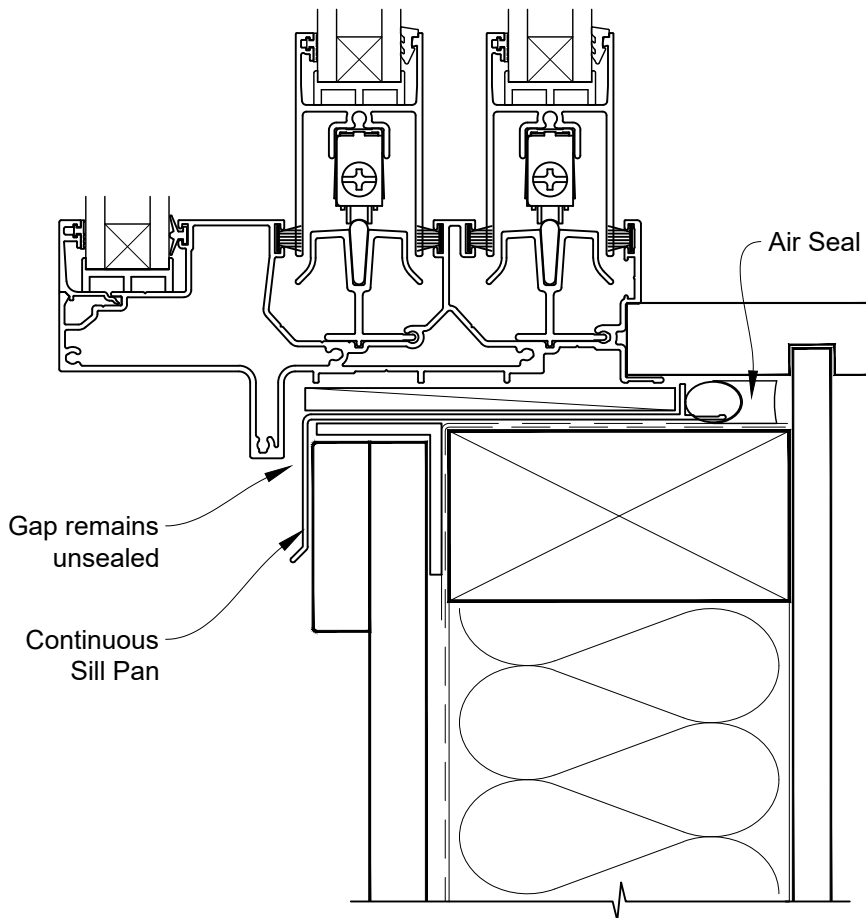

**INSTALLATION DETAIL - VANTAGE RESIDENTIAL
SLIDEMASTER MULTISLIDER WINDOW ON BOARD & BATTEN
DIRECT FIXED CLADDING**

Date: 01.04.19

Scale: 1:2

CAD Ref.: VRMWBB-DSS

STEPPED SLIDEMASTER MULTISLIDER WINDOW FRAME OPTION