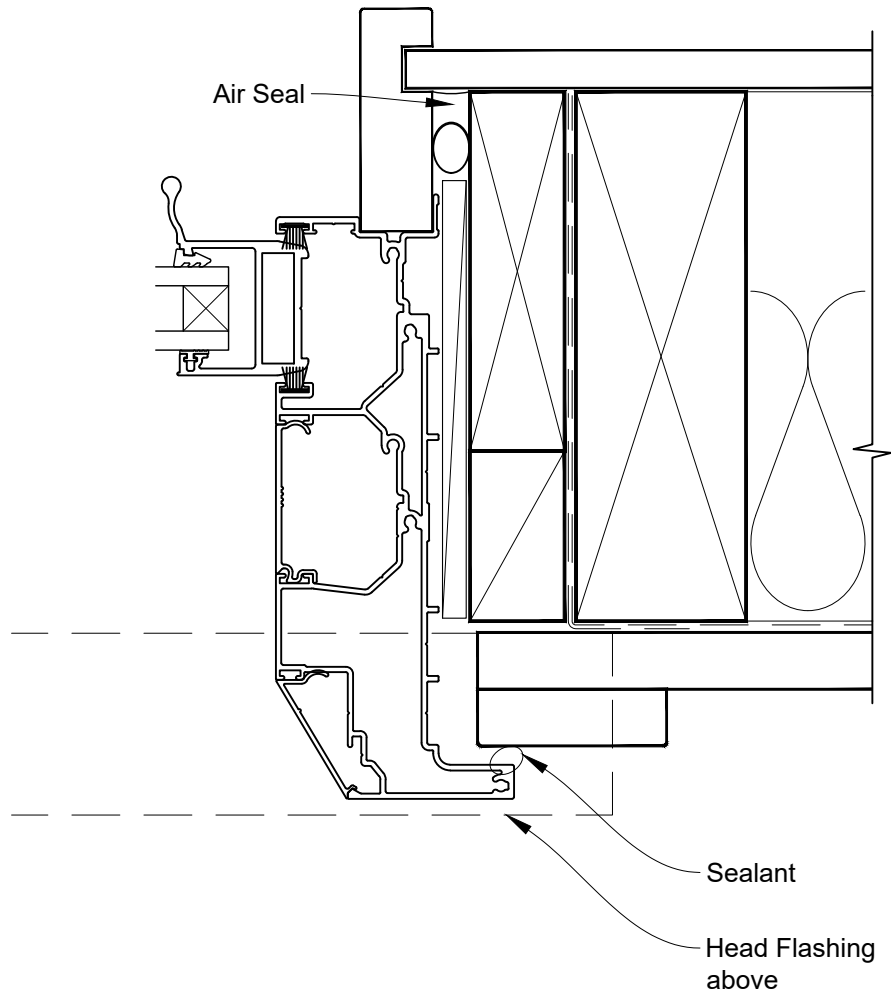

INSTALLATION DETAIL - VANTAGE RESIDENTIAL SLIDEMASTER MULTISLIDER WINDOW ON BOARD & BATTEN CAVITY CONSTRUCTION

Date: 01.04.19

Scale: 1:2

CAD Ref.: VRMWBB-CFS

FLAT SLIDEMASTER MULTISLIDER WINDOW FRAME OPTION

INSTALLATION DETAIL - VANTAGE RESIDENTIAL SLIDEMASTER MULTISLIDER WINDOW ON BOARD & BATTEN DIRECT FIXED CLADDING

Date: 01.04.19

Scale: 1:2

CAD Ref.: VRMWBB-DFH

FLAT SLIDEMASTER MULTISLIDER WINDOW FRAME OPTION

INSTALLATION DETAIL - VANTAGE RESIDENTIAL SLIDEMASTER MULTISLIDER WINDOW ON BOARD & BATTEN DIRECT FIXED CLADDING

Date: 01.04.19

Scale: 1:2

CAD Ref.: VRMWBB-DFJ

FLAT SLIDEMASTER MULTISLIDER WINDOW FRAME OPTION