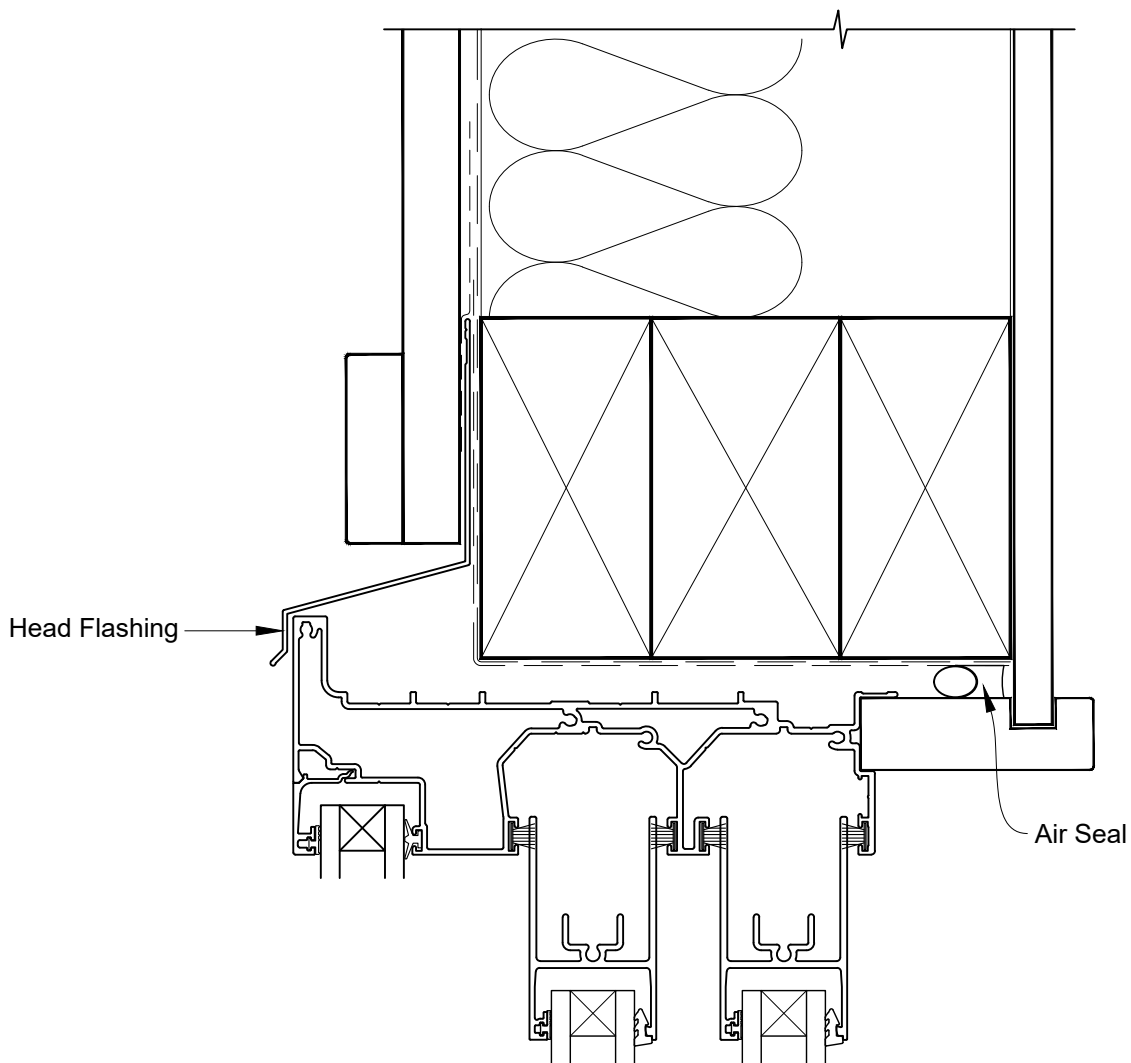

INSTALLATION DETAIL - VANTAGE RESIDENTIAL SLIDEMASTER MULTISLIDER WINDOW ON BOARD & BATTEN CAVITY CONSTRUCTION

Date: 01.04.19

Scale: 1:2

CAD Ref.: VRMWBB-CFJ

FLAT SLIDEMASTER MULTISLIDER WINDOW FRAME OPTION

INSTALLATION DETAIL - VANTAGE RESIDENTIAL SLIDEMASTER MULTISLIDER WINDOW ON BOARD & BATTEN CAVITY CONSTRUCTION

Date: 01.04.19

Scale: 1:2

CAD Ref.: VRMWBB-CFS

FLAT SLIDEMASTER MULTISLIDER WINDOW FRAME OPTION

INSTALLATION DETAIL - VANTAGE RESIDENTIAL SLIDEMASTER MULTISLIDER WINDOW ON BOARD & BATTEN DIRECT FIXED CLADDING

Date: 01.04.19

Scale: 1:2

CAD Ref.: VRMWBB-DFH

FLAT SLIDEMASTER MULTISLIDER WINDOW FRAME OPTION