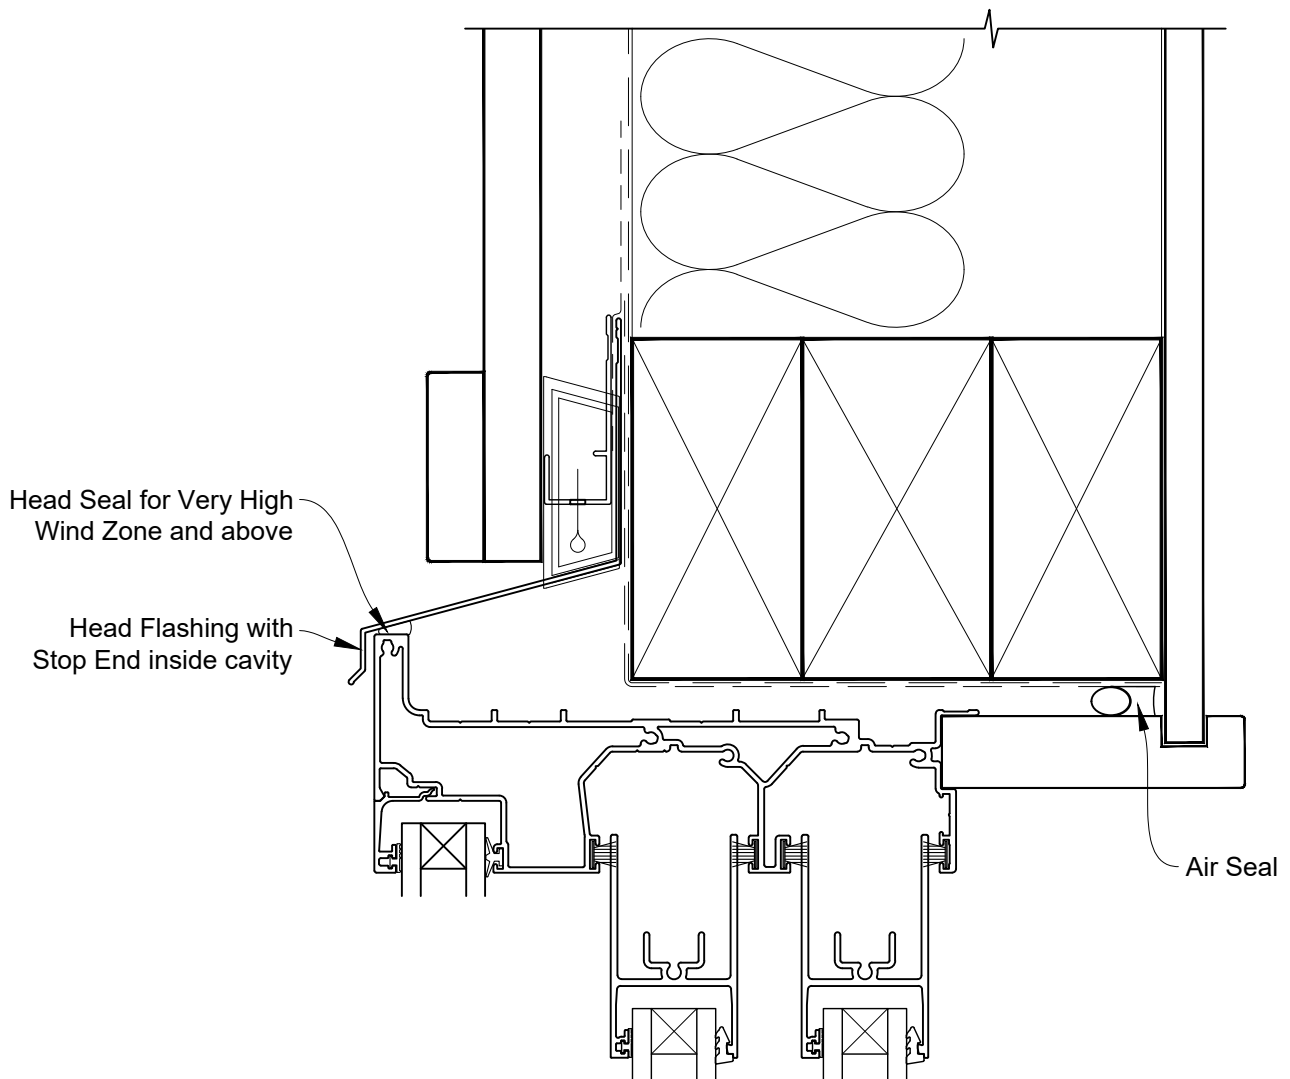

INSTALLATION DETAIL - VANTAGE RESIDENTIAL SLIDEMASTER MULTISLIDER WINDOW ON BOARD & BATTEN CAVITY CONSTRUCTION

Date: 01.04.19

Scale: 1:2

CAD Ref.: VRMWBB-CFH

FLAT SLIDEMASTER MULTISLIDER WINDOW FRAME OPTION