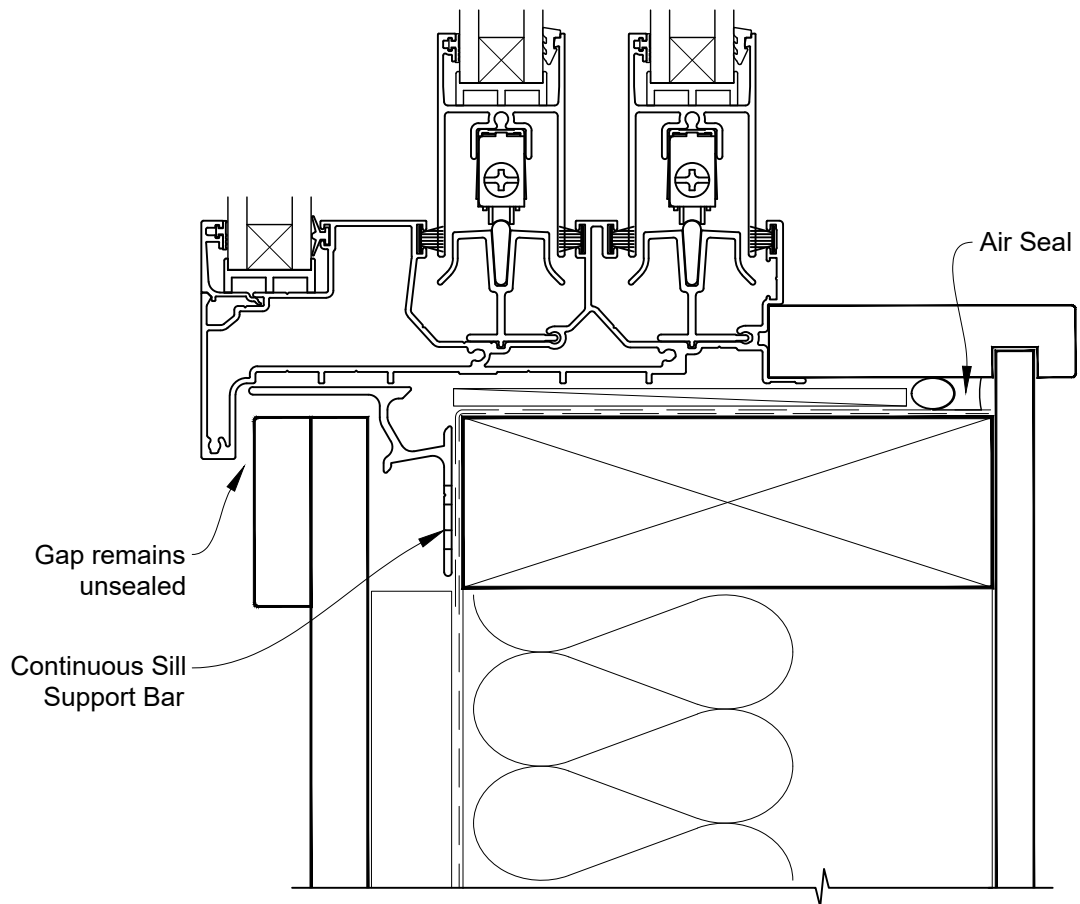

INSTALLATION DETAIL - VANTAGE RESIDENTIAL SLIDEMASTER MULTISLIDER WINDOW ON BOARD & BATTEN CAVITY CONSTRUCTION

Date: 01.04.19

Scale: 1:2

CAD Ref.: VRMWBB-CFS

FLAT SLIDEMASTER MULTISLIDER WINDOW FRAME OPTION