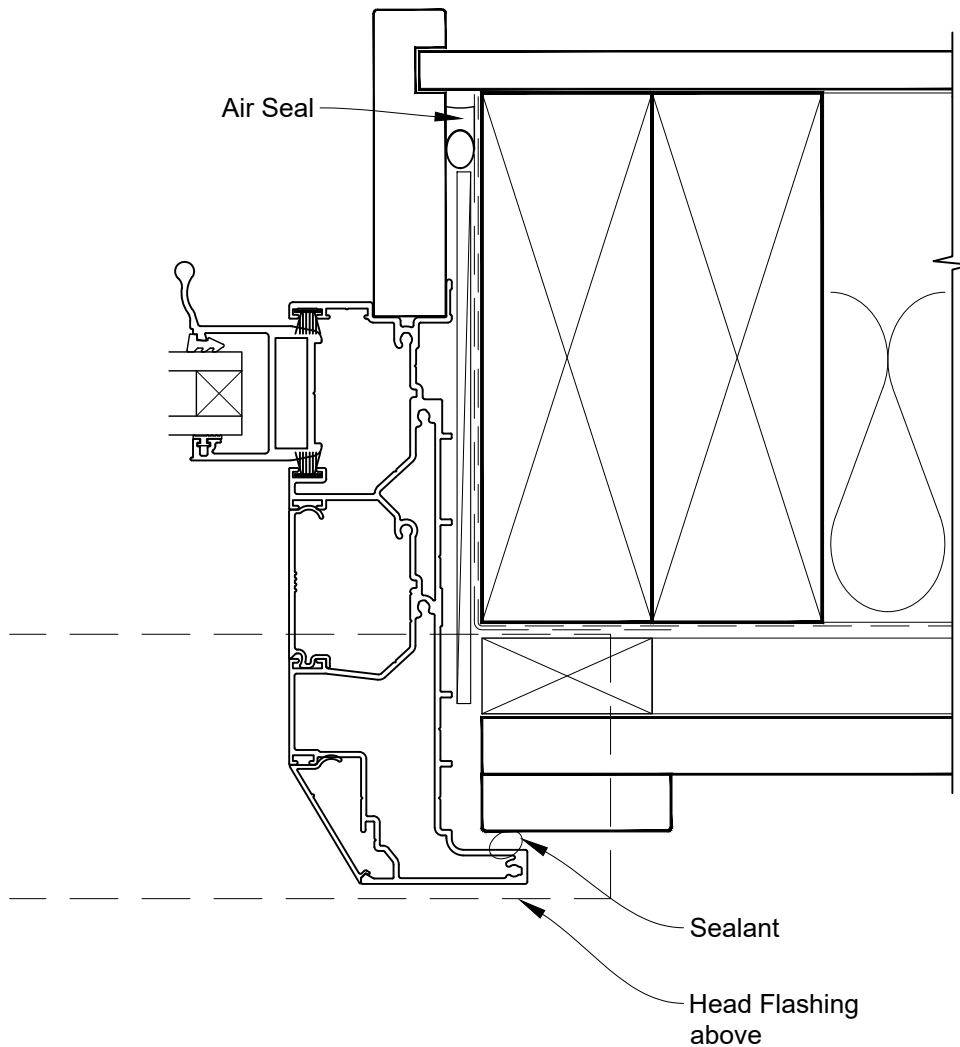

INSTALLATION DETAIL - VANTAGE RESIDENTIAL SLIDEMASTER MULTISLIDER WINDOW ON BOARD & BATTEN CAVITY CONSTRUCTION

Date: 01.04.19

Scale: 1:2

CAD Ref.: VRMWBB-CFJ

FLAT SLIDEMASTER MULTISLIDER WINDOW FRAME OPTION