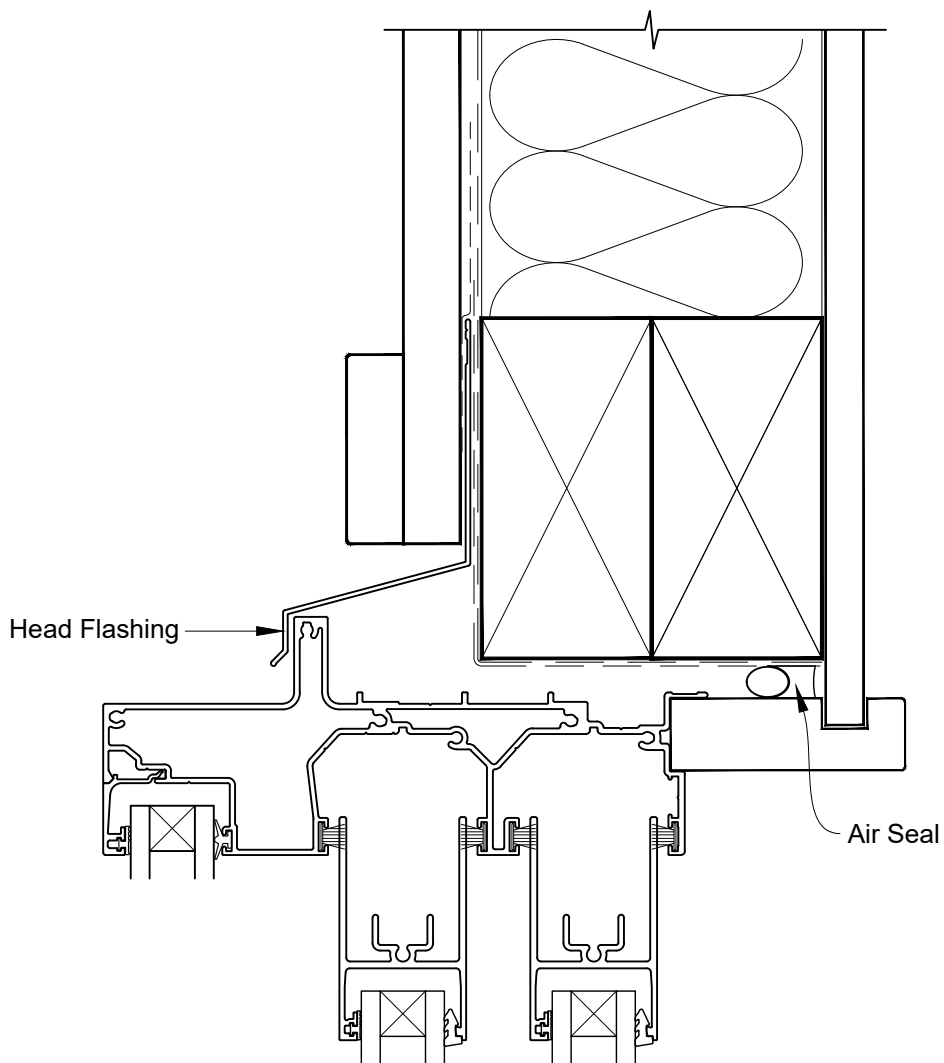

INSTALLATION DETAIL - VANTAGE RESIDENTIAL SLIDEMASTER MULTISLIDER WINDOW ON BOARD & BATTEN CAVITY CONSTRUCTION

Date: 01.04.19

Scale: 1:2

CAD Ref.: VRMWBB-CSS

STEPPED SLIDEMASTER MULTISLIDER WINDOW FRAME OPTION

INSTALLATION DETAIL - VANTAGE RESIDENTIAL SLIDEMASTER MULTISLIDER WINDOW ON BOARD & BATTEN DIRECT FIXED CLADDING

Date: 01.04.19

Scale: 1:2

CAD Ref.: VRMWBB-DSH

STEPPED SLIDEMASTER MULTISLIDER WINDOW FRAME OPTION