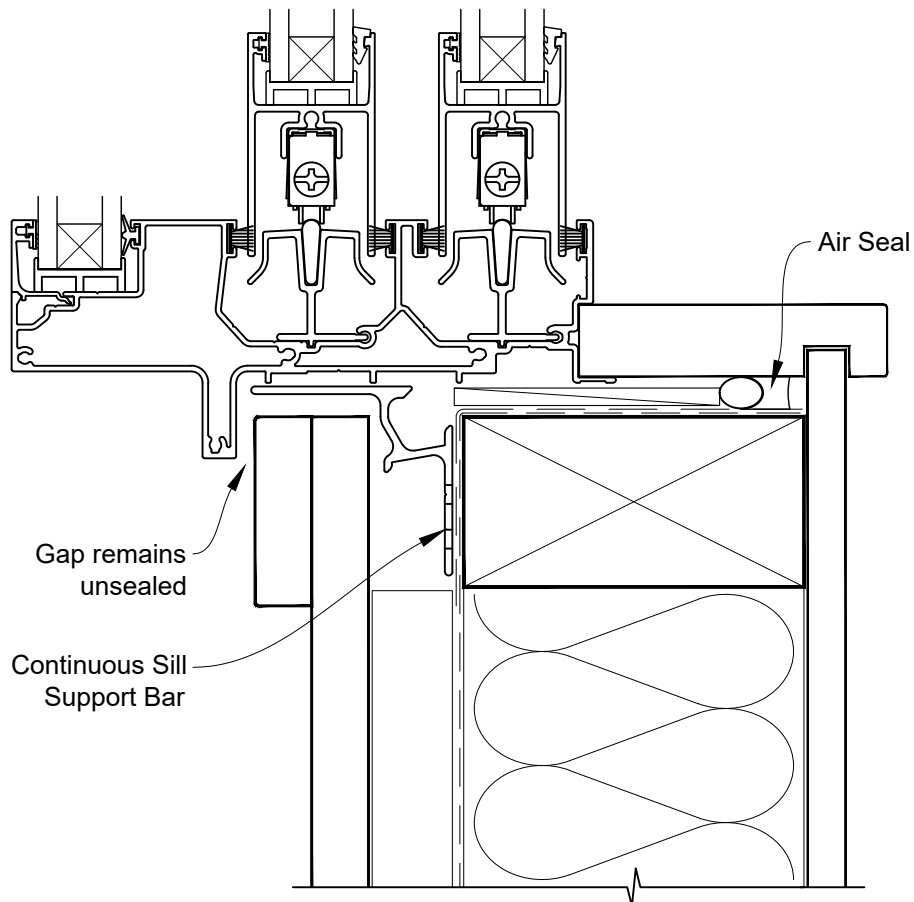

INSTALLATION DETAIL - VANTAGE RESIDENTIAL SLIDEMASTER MULTISLIDER WINDOW ON BOARD & BATTEN CAVITY CONSTRUCTION

Date: 01.04.19

Scale: 1:2

CAD Ref.: VRMWBB-CSS

STEPPED SLIDEMASTER MULTISLIDER WINDOW FRAME OPTION