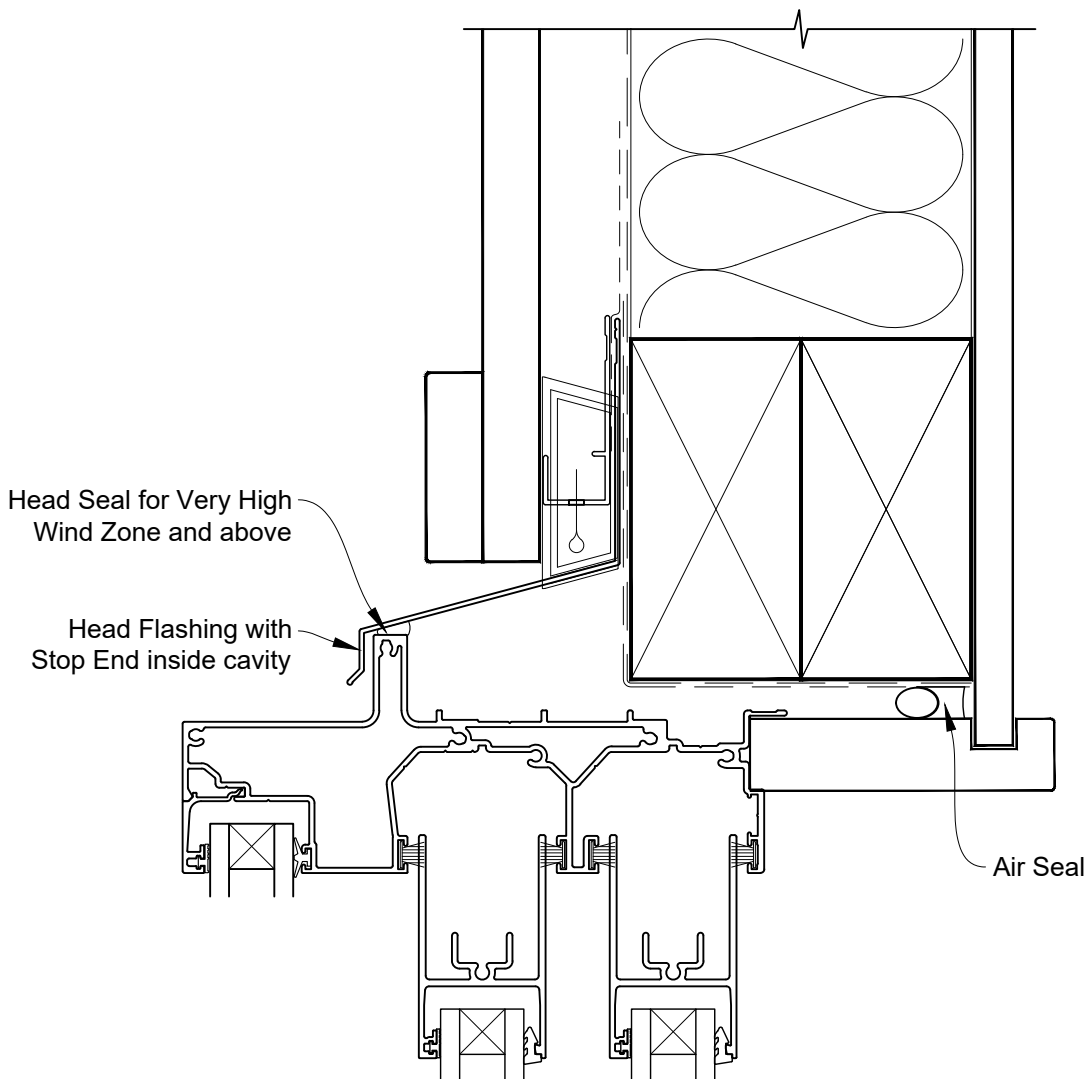

INSTALLATION DETAIL - VANTAGE RESIDENTIAL SLIDEMASTER MULTISLIDER WINDOW ON BOARD & BATTEN CAVITY CONSTRUCTION

Date: 01.04.19

Scale: 1:2

CAD Ref.: VRMWBB-CSH

STEPPED SLIDEMASTER MULTISLIDER WINDOW FRAME OPTION