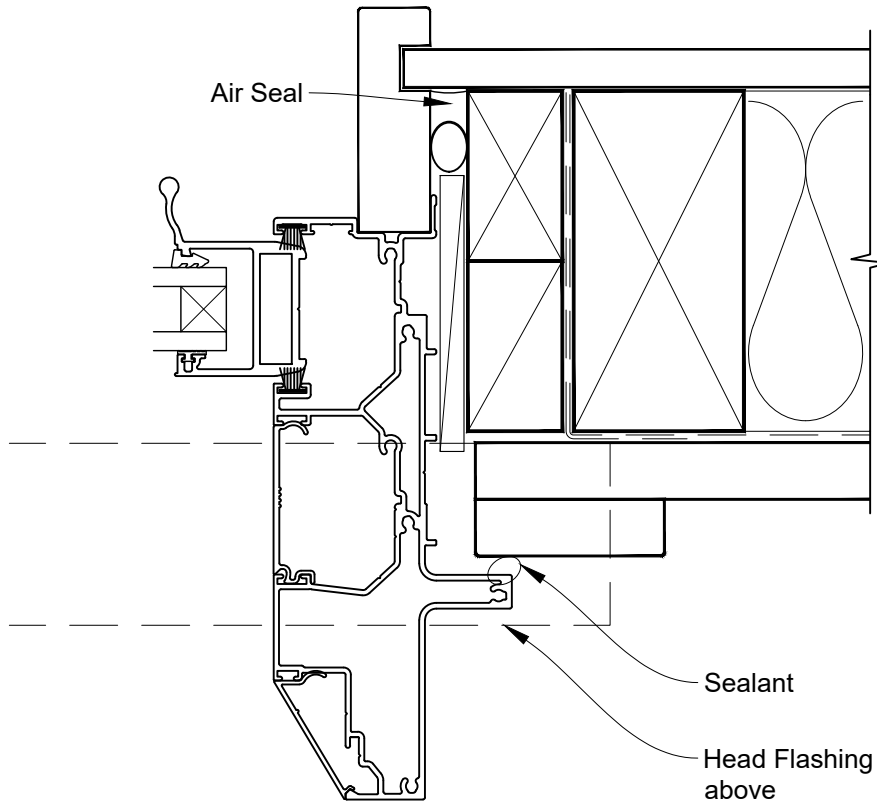

INSTALLATION DETAIL - VANTAGE RESIDENTIAL SLIDEMASTER MULTISLIDER WINDOW ON BOARD & BATTEN DIRECT FIXED CLADDING

Date: 01.04.19

Scale: 1:2

CAD Ref.: VRMWBB-DSH

STEPPED SLIDEMASTER MULTISLIDER WINDOW FRAME OPTION

INSTALLATION DETAIL - VANTAGE RESIDENTIAL SLIDEMASTER MULTISLIDER WINDOW ON BOARD & BATTEN DIRECT FIXED CLADDING

Date: 01.04.19

Scale: 1:2

CAD Ref.: VRMWBB-DSJ

STEPPED SLIDEMASTER MULTISLIDER WINDOW FRAME OPTION