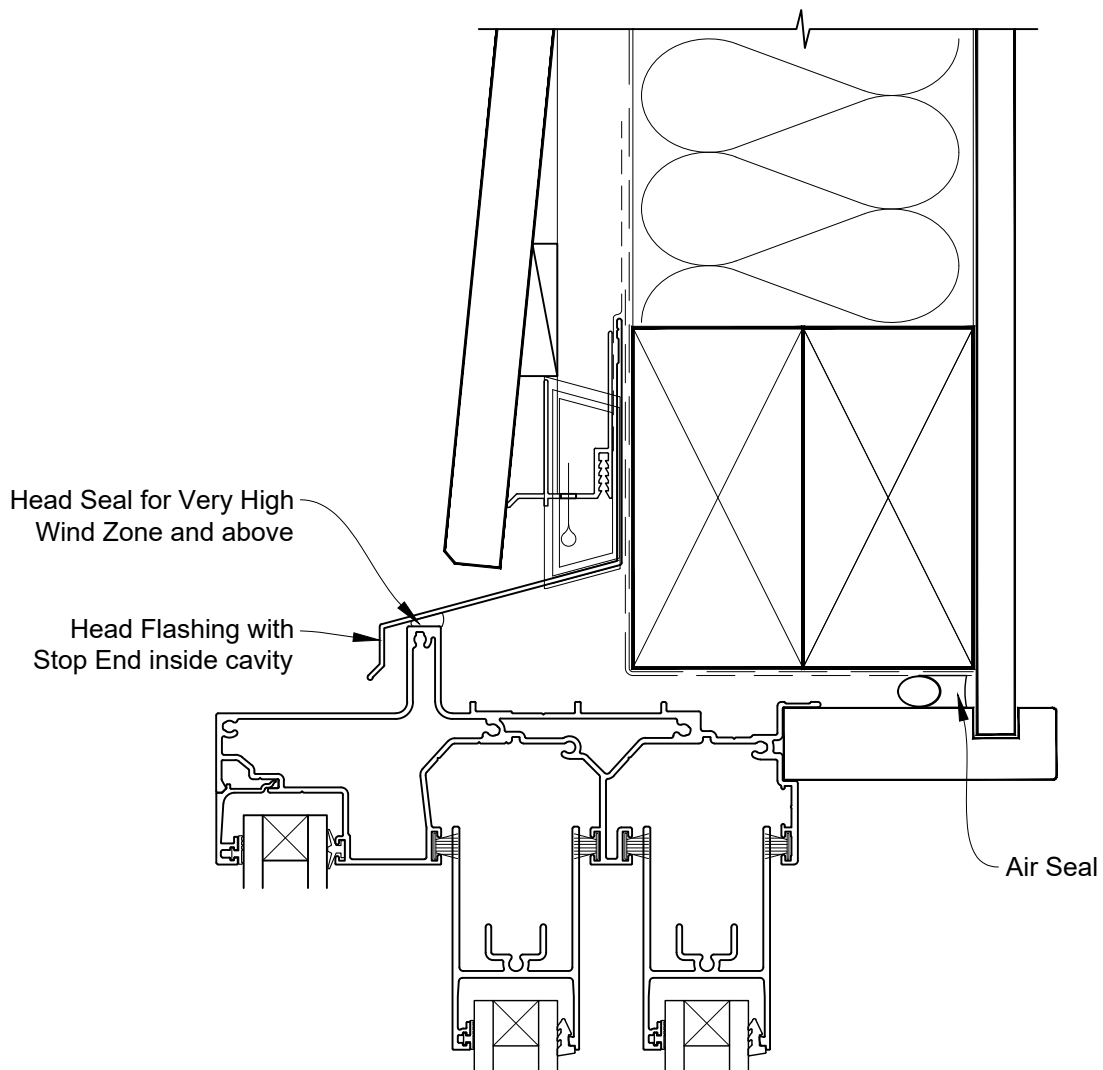

**INSTALLATION DETAIL - VANTAGE RESIDENTIAL
SLIDEMASTER MULTISLIDER WINDOW ON BEVELBACK
WEATHERBOARD - CAVITY CONSTRUCTION**

Date: 01.04.19

Scale: 1:2

CAD Ref.: VRMWBW-CSH

STEPPED SLIDEMASTER MULTISLIDER WINDOW FRAME OPTION