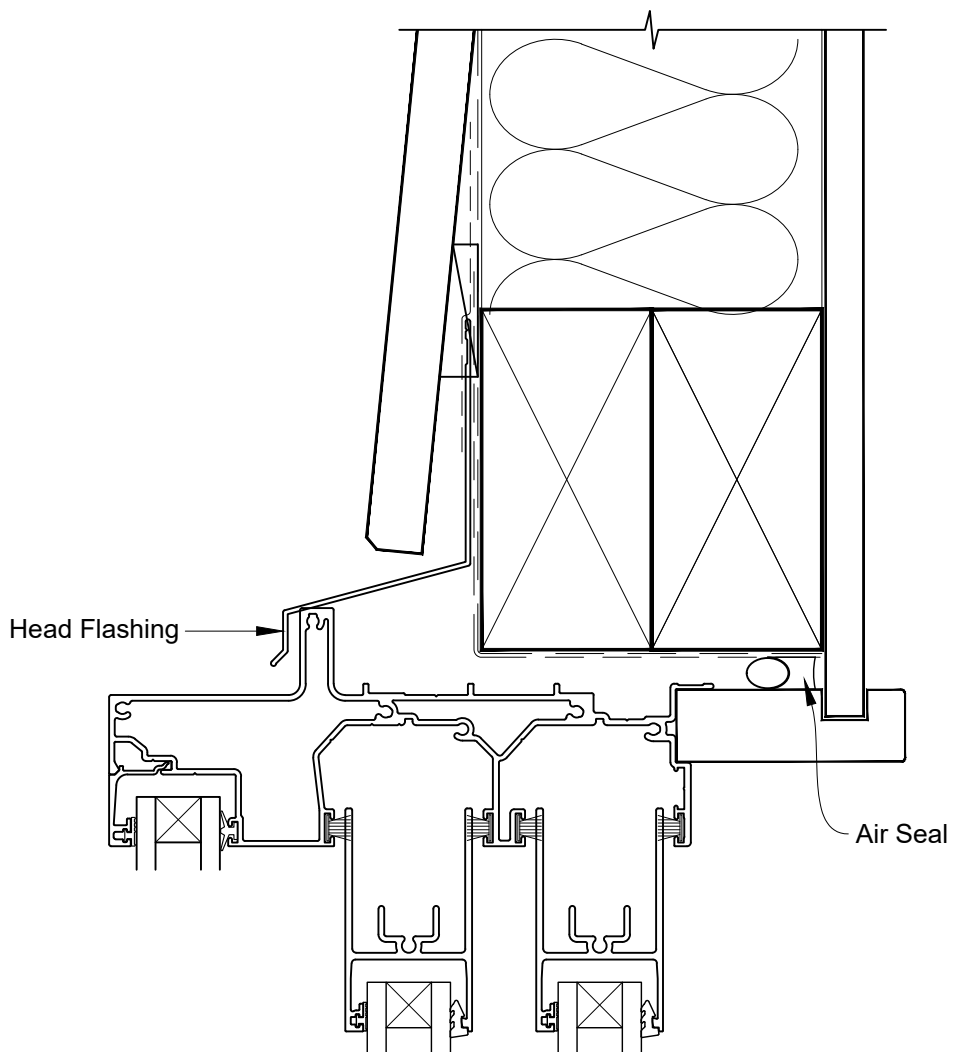

**INSTALLATION DETAIL - VANTAGE RESIDENTIAL
SLIDEMASTER MULTISLIDER WINDOW ON BEVELBACK
WEATHERBOARD - CAVITY CONSTRUCTION**

Date: 01.04.19

Scale: 1:2

CAD Ref.: VRMWBW-CSS

STEPPED SLIDEMASTER MULTISLIDER WINDOW FRAME OPTION

**INSTALLATION DETAIL - VANTAGE RESIDENTIAL
SLIDEMASTER MULTISLIDER WINDOW ON BEVELBACK
WEATHERBOARD - DIRECT FIXED CONSTRUCTION**

Date: 01.04.19

Scale: 1:2

CAD Ref.: VRMWBW-DSH

STEPPED SLIDEMASTER MULTISLIDER WINDOW FRAME OPTION