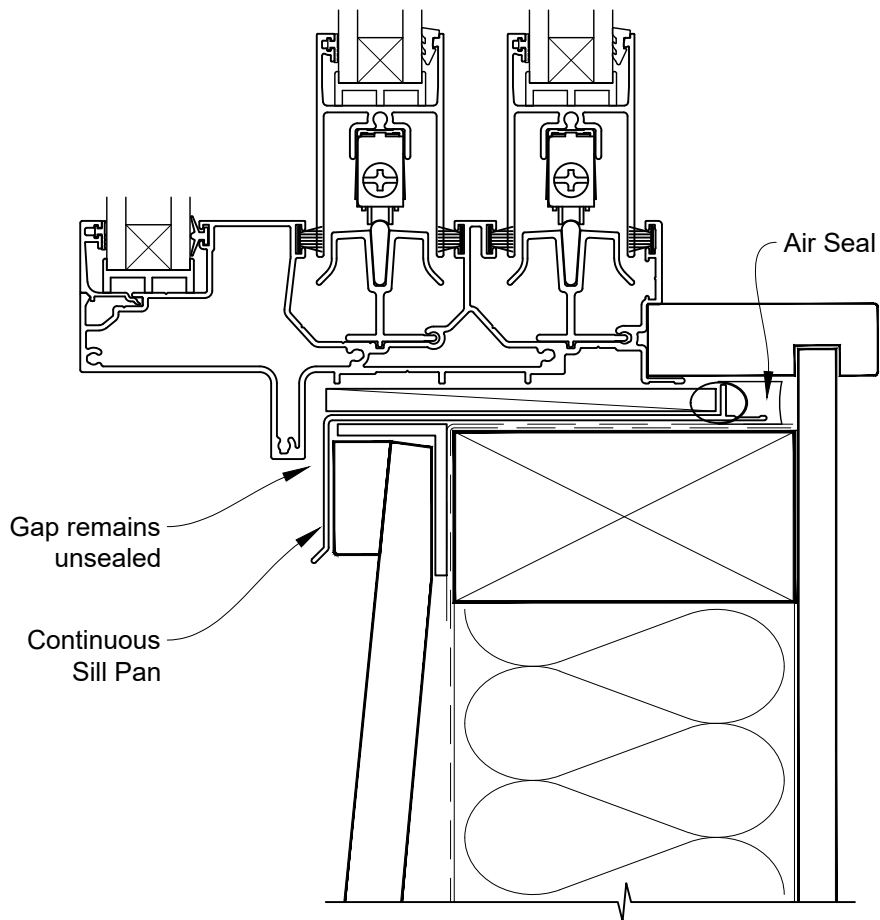

**INSTALLATION DETAIL - VANTAGE RESIDENTIAL
SLIDEMASTER MULTISLIDER WINDOW ON BEVELBACK
WEATHERBOARD - DIRECT FIXED CONSTRUCTION**

Date: 01.04.19

Scale: 1:2

CAD Ref.: VRMWBW-DSS

STEPPED SLIDEMASTER MULTISLIDER WINDOW FRAME OPTION