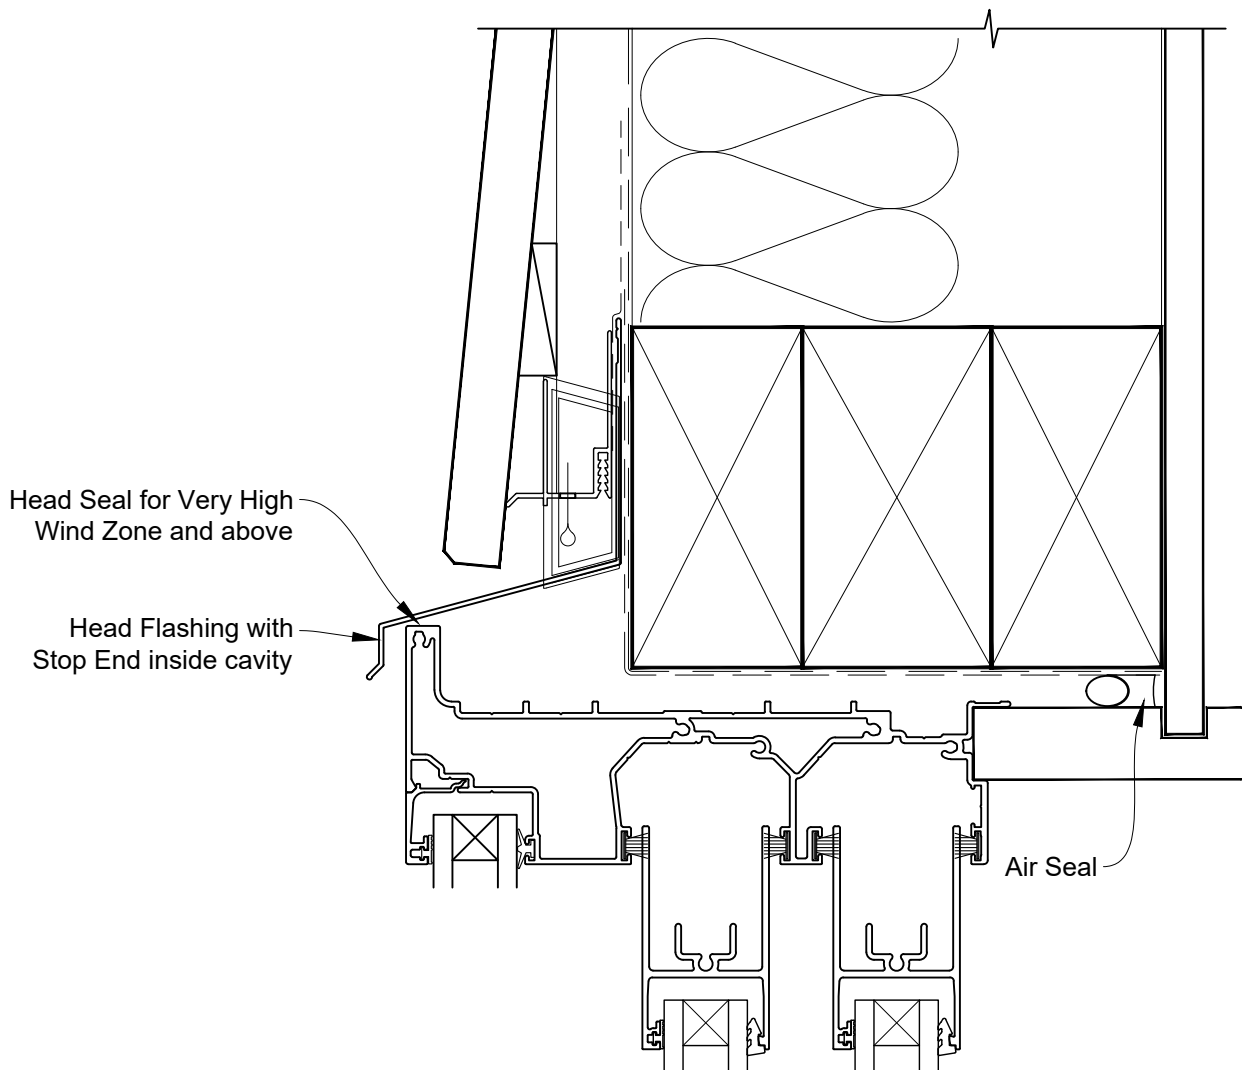

**INSTALLATION DETAIL - VANTAGE RESIDENTIAL
SLIDEMASTER MULTISLIDER WINDOW ON BEVELBACK
WEATHERBOARD - CAVITY CONSTRUCTION**

Date: 01.04.19

Scale: 1:2

CAD Ref.: VRMWBW-CFH

FLAT SLIDEMASTER MULTISLIDER WINDOW FRAME OPTION