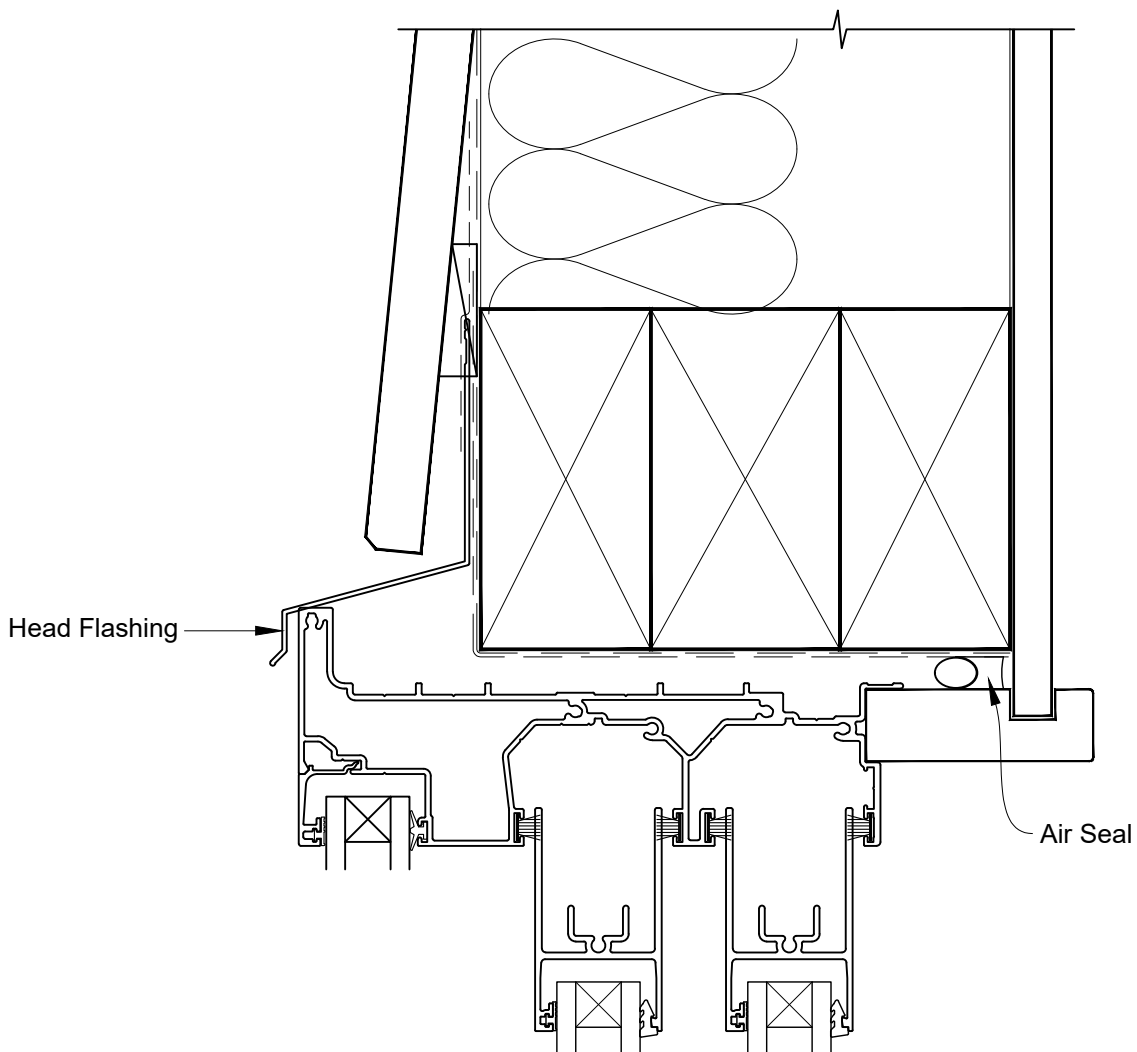

**INSTALLATION DETAIL - VANTAGE RESIDENTIAL
SLIDEMASTER MULTISLIDER WINDOW ON BEVELBACK
WEATHERBOARD - CAVITY CONSTRUCTION**

Date: 01.04.19

Scale: 1:2

CAD Ref.: VRMWBW-CFJ

FLAT SLIDEMASTER MULTISLIDER WINDOW FRAME OPTION

**INSTALLATION DETAIL - VANTAGE RESIDENTIAL
SLIDEMASTER MULTISLIDER WINDOW ON BEVELBACK
WEATHERBOARD - CAVITY CONSTRUCTION**

Date: 01.04.19

Scale: 1:2

CAD Ref.: VRMWBW-CFS

FLAT SLIDEMASTER MULTISLIDER WINDOW FRAME OPTION

**INSTALLATION DETAIL - VANTAGE RESIDENTIAL
SLIDEMASTER MULTISLIDER WINDOW ON BEVELBACK
WEATHERBOARD - DIRECT FIXED CONSTRUCTION**

Date: 01.04.19

Scale: 1:2

CAD Ref.: VRMWBW-DFH

FLAT SLIDEMASTER MULTISLIDER WINDOW FRAME OPTION