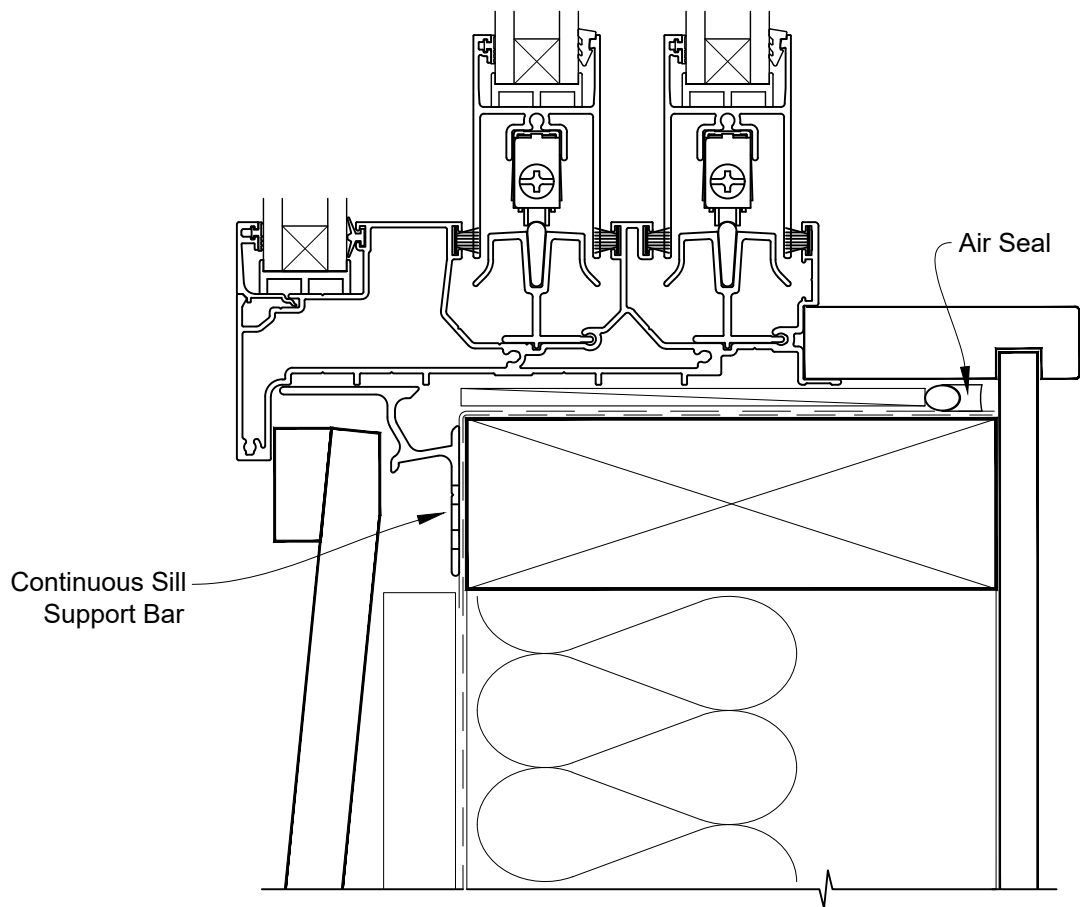

**INSTALLATION DETAIL - VANTAGE RESIDENTIAL
SLIDEMASTER MULTISLIDER WINDOW ON BEVELBACK
WEATHERBOARD - CAVITY CONSTRUCTION**

Date: 01.04.19

Scale: 1:2

CAD Ref.: VRMWBW-CFS

FLAT SLIDEMASTER MULTISLIDER WINDOW FRAME OPTION