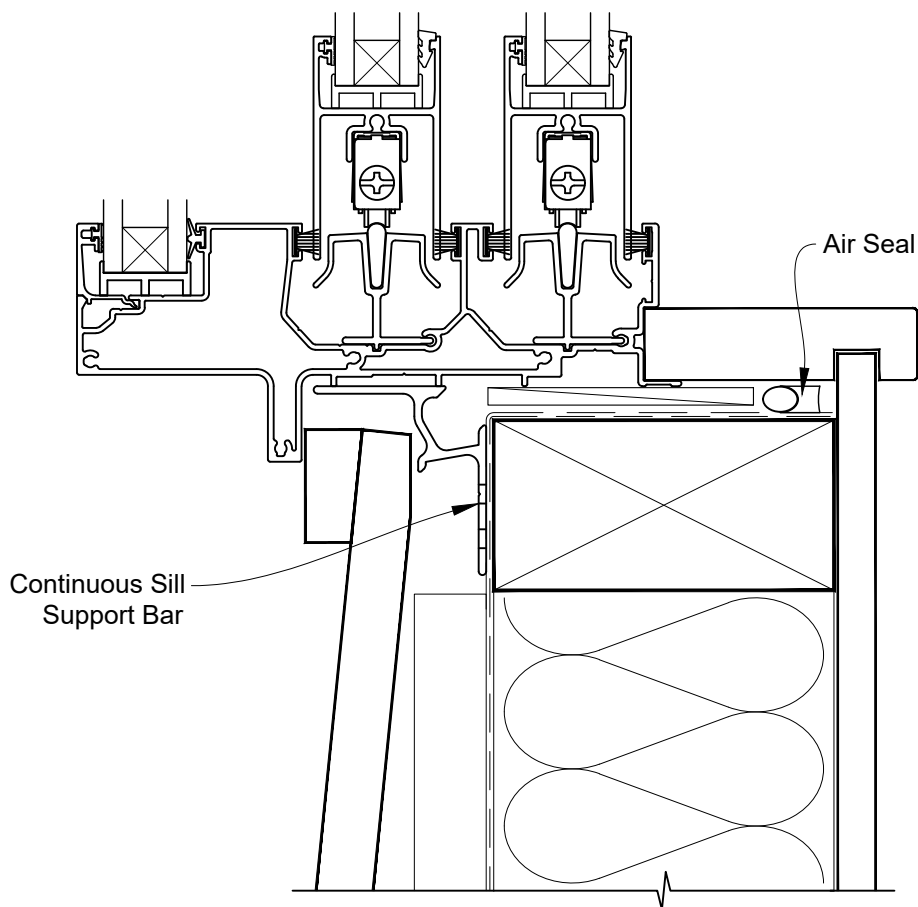

**INSTALLATION DETAIL - VANTAGE RESIDENTIAL
SLIDEMASTER MULTISLIDER WINDOW ON BEVELBACK
WEATHERBOARD - CAVITY CONSTRUCTION**

Date: 01.04.19

Scale: 1:2

CAD Ref.: VRMWBW-CSS

STEPPED SLIDEMASTER MULTISLIDER WINDOW FRAME OPTION