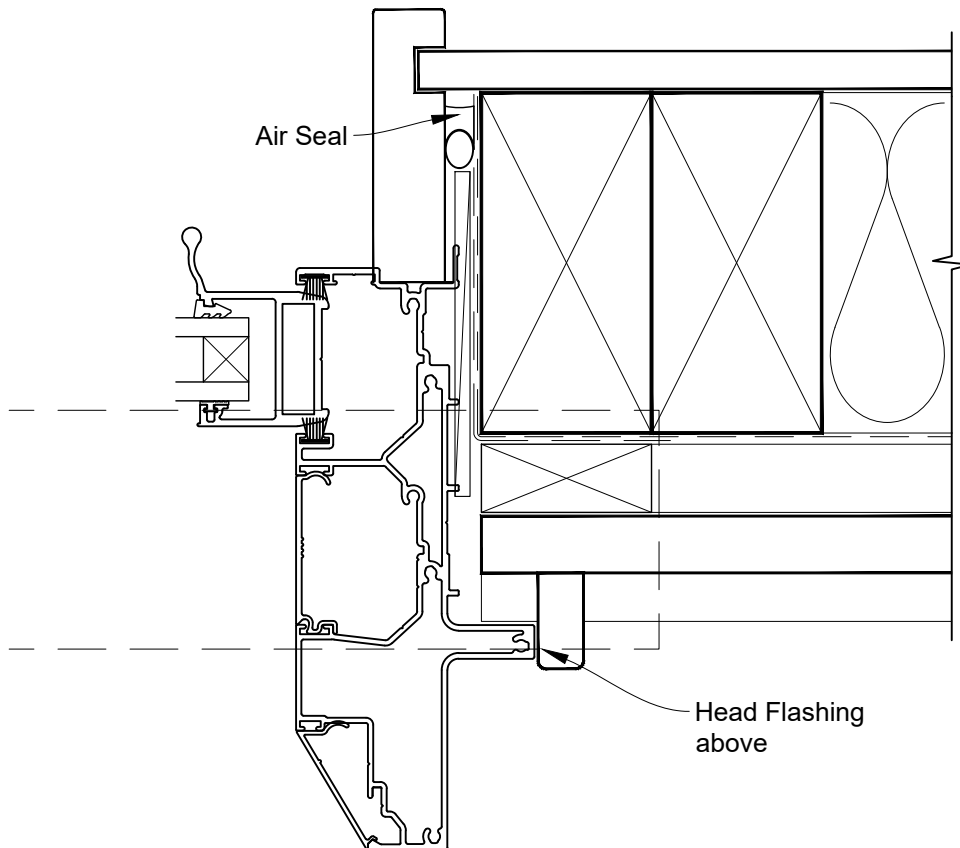

**INSTALLATION DETAIL - VANTAGE RESIDENTIAL
SLIDEMASTER MULTISLIDER WINDOW ON BEVELBACK
WEATHERBOARD - CAVITY CONSTRUCTION**

Date: 01.04.19

Scale: 1:2

CAD Ref.: VRMWBW-CSJ

STEPPED SLIDEMASTER MULTISLIDER WINDOW FRAME OPTION