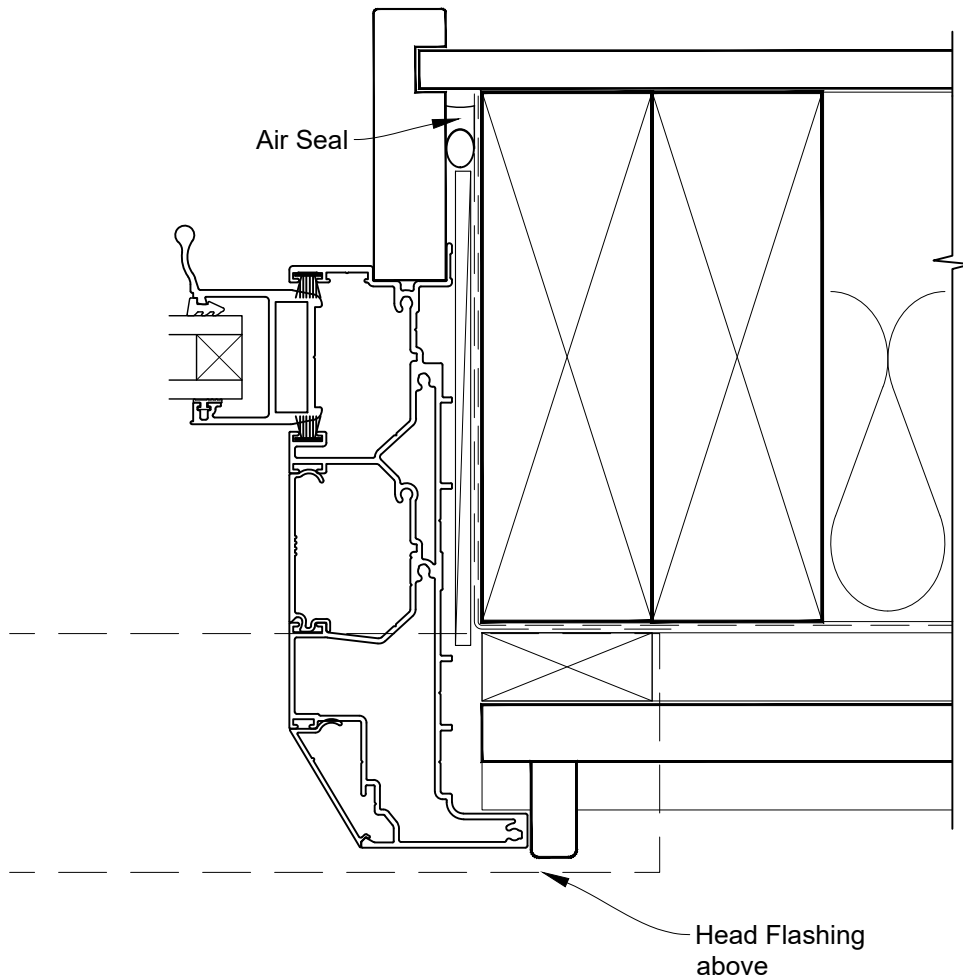

**INSTALLATION DETAIL - VANTAGE RESIDENTIAL
SLIDEMASTER MULTISLIDER WINDOW ON BEVELBACK
WEATHERBOARD - CAVITY CONSTRUCTION**

Date: 01.04.19

Scale: 1:2

CAD Ref.: VRMWBW-CFJ

FLAT SLIDEMASTER MULTISLIDER WINDOW FRAME OPTION