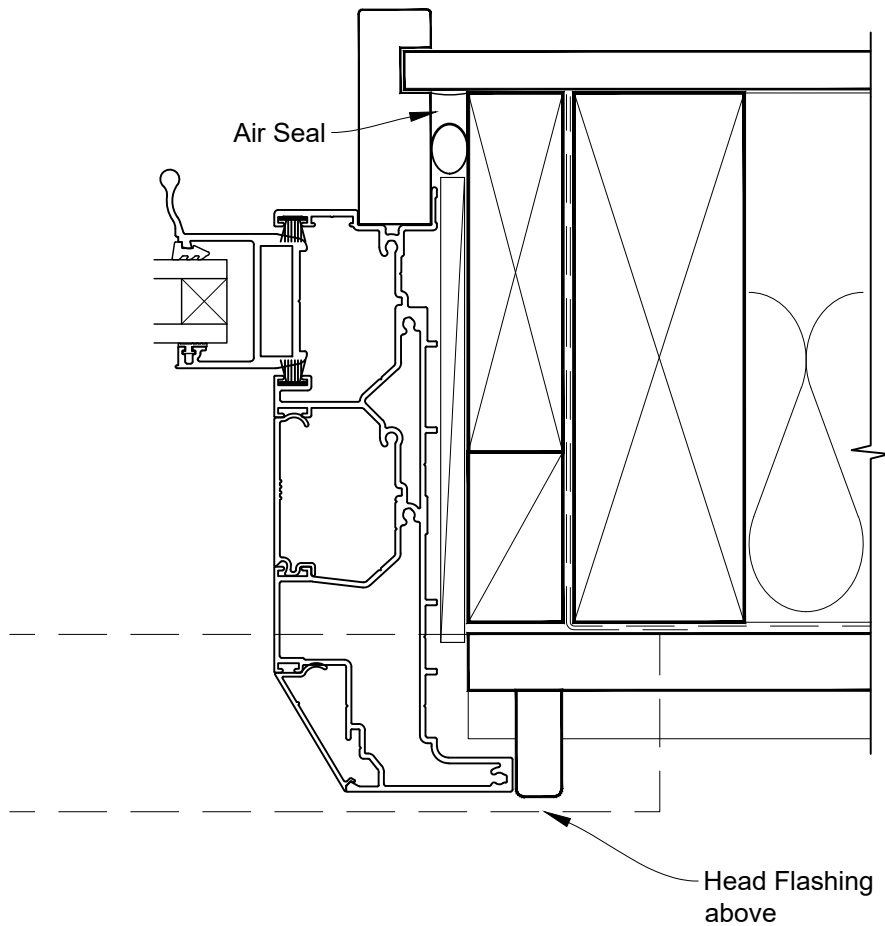

**INSTALLATION DETAIL - VANTAGE RESIDENTIAL
SLIDEMASTER MULTISLIDER WINDOW ON BEVELBACK
WEATHERBOARD - DIRECT FIXED CONSTRUCTION**

Date: 01.04.19

Scale: 1:2

CAD Ref.: VRMWBW-DFH

FLAT SLIDEMASTER MULTISLIDER WINDOW FRAME OPTION

**INSTALLATION DETAIL - VANTAGE RESIDENTIAL
SLIDEMASTER MULTISLIDER WINDOW ON BEVELBACK
WEATHERBOARD - DIRECT FIXED CONSTRUCTION**

Date: 01.04.19

Scale: 1:2

CAD Ref.: VRMWBW-DFJ

FLAT SLIDEMASTER MULTISLIDER WINDOW FRAME OPTION