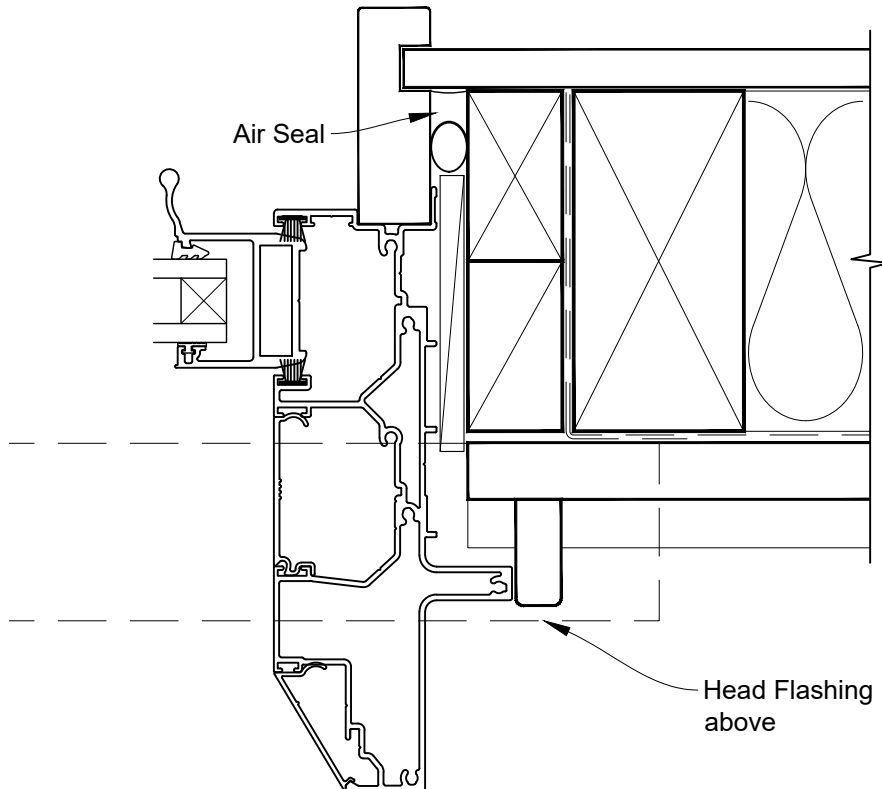

**INSTALLATION DETAIL - VANTAGE RESIDENTIAL
SLIDEMASTER MULTISLIDER WINDOW ON BEVELBACK
WEATHERBOARD - DIRECT FIXED CONSTRUCTION**

Date: 01.04.19

Scale: 1:2

CAD Ref.: VRMWBW-DSH

STEPPED SLIDEMASTER MULTISLIDER WINDOW FRAME OPTION

**INSTALLATION DETAIL - VANTAGE RESIDENTIAL
SLIDEMASTER MULTISLIDER WINDOW ON BEVELBACK
WEATHERBOARD - DIRECT FIXED CONSTRUCTION**

Date: 01.04.19

Scale: 1:2

CAD Ref.: VRMWBW-DSJ

STEPPED SLIDEMASTER MULTISLIDER WINDOW FRAME OPTION