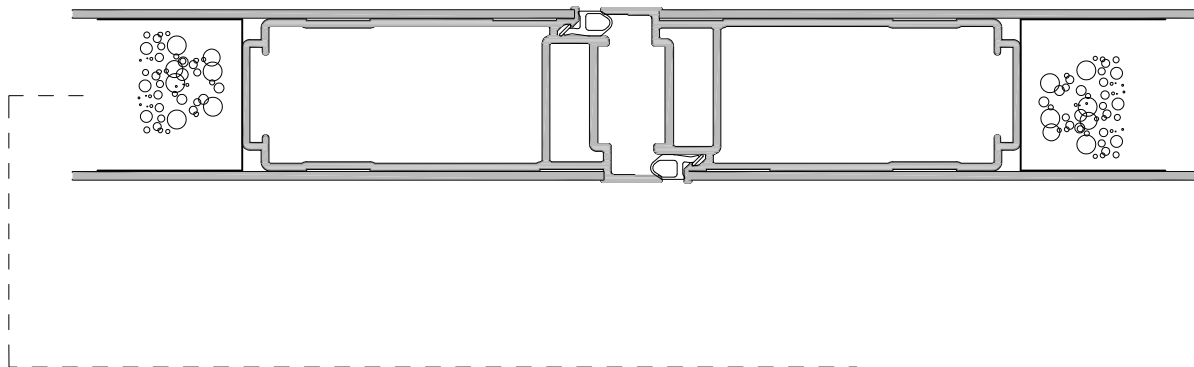

**PLASMA ENTRANCE DOOR
EQUAL SIZED FRENCH DOOR
CROSS SECTION**

CAD REF. VPD03-0

DATE
01.04.19

SCALE
1:2

SECTION A-A