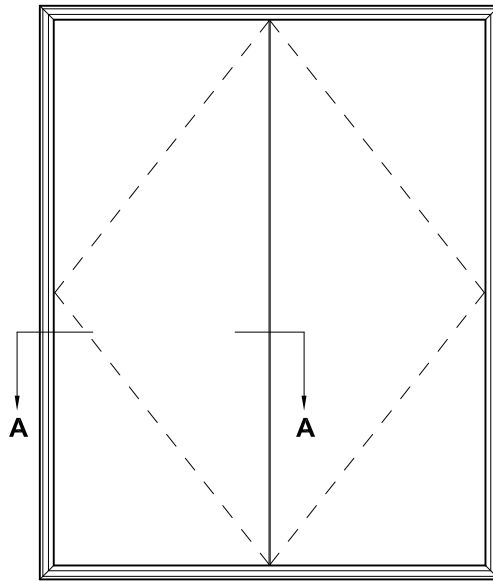

**PLASMA ENTRANCE DOOR
EQUAL SIZED FRENCH DOOR
CROSS SECTION**

CAD REF. VPD03-0

DATE
01.04.19

SCALE
1:2

SECTION A-A