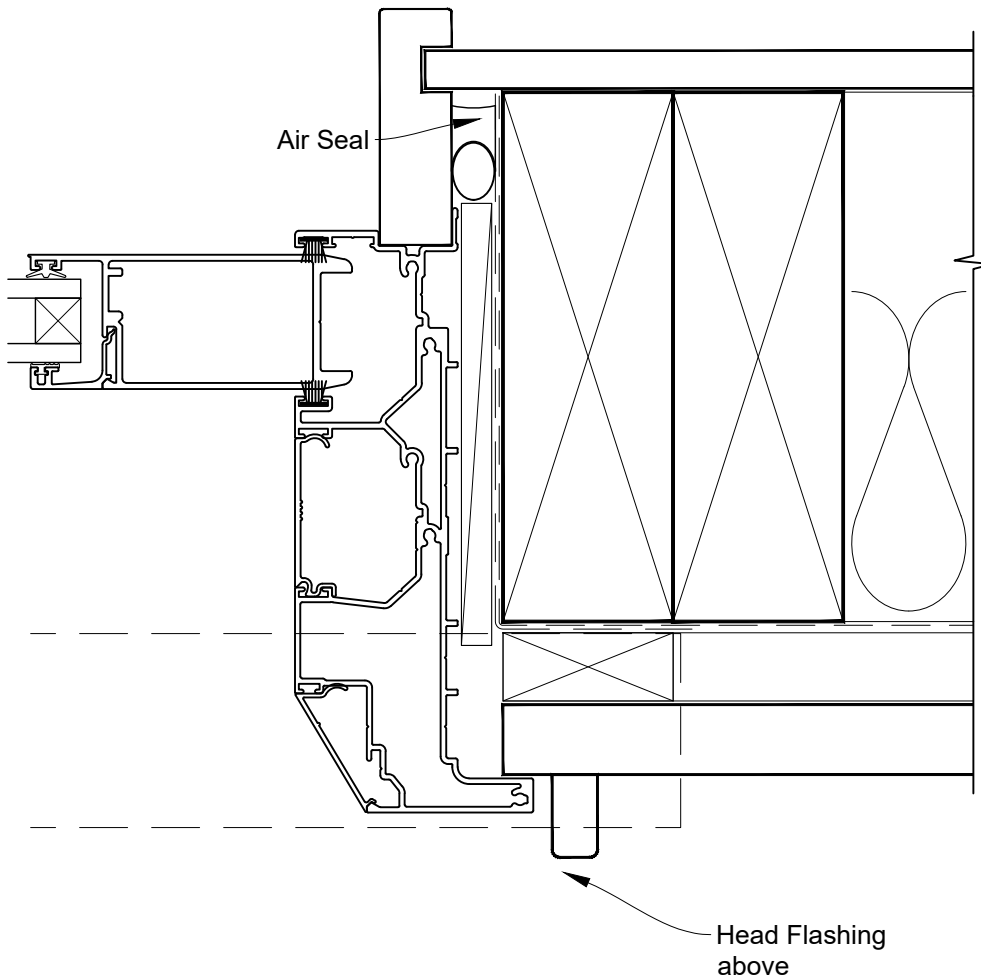

INSTALLATION DETAIL - VANTAGE RESIDENTIAL MULTISLIDER DOOR ON RUSTICATED WEATHERBOARD CAVITY CONSTRUCTION

Date: 01.04.19

Scale: 1:2

CAD Ref.: VRMDRW-CFJ

FLAT MULTISLIDER DOOR FRAME OPTION