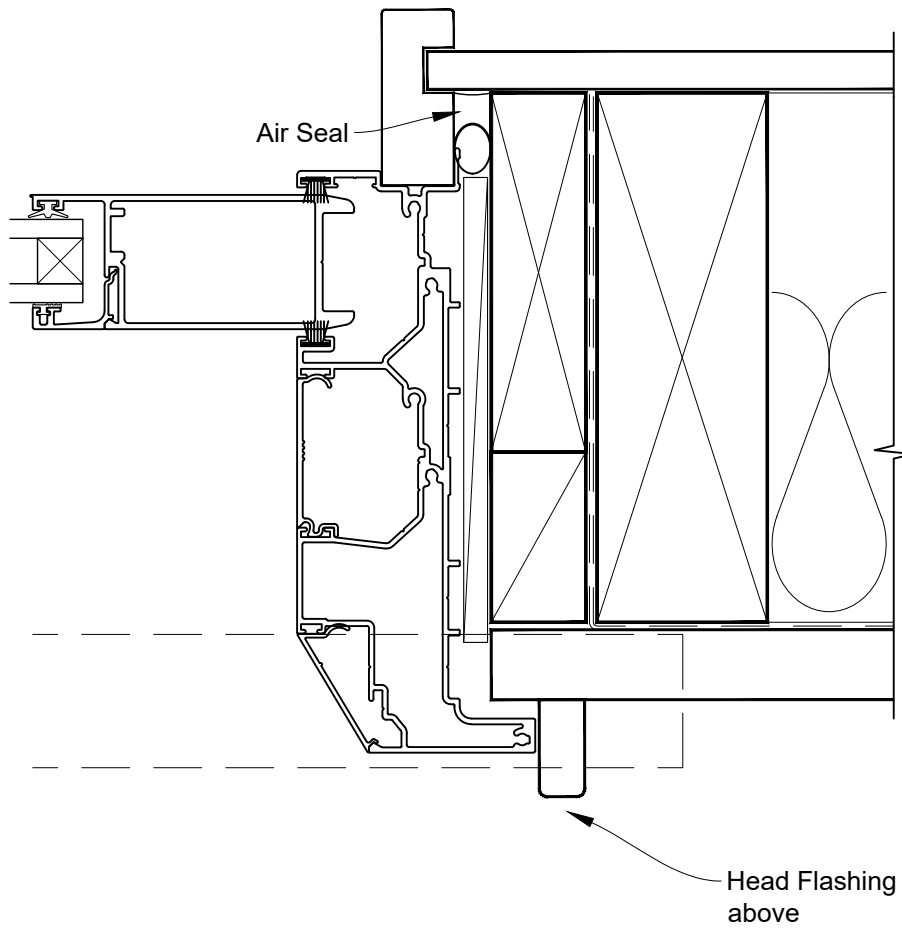

FLAT MULTISLIDER DOOR FRAME OPTION

INSTALLATION DETAIL - VANTAGE RESIDENTIAL MULTISLIDER DOOR ON RUSTICATED WEATHERBOARD DIRECT FIXED CONSTRUCTION

Date: 01.04.19

Scale: 1:2

CAD Ref.: VRMDRW-DFJ

FLAT MULTISLIDER DOOR FRAME OPTION