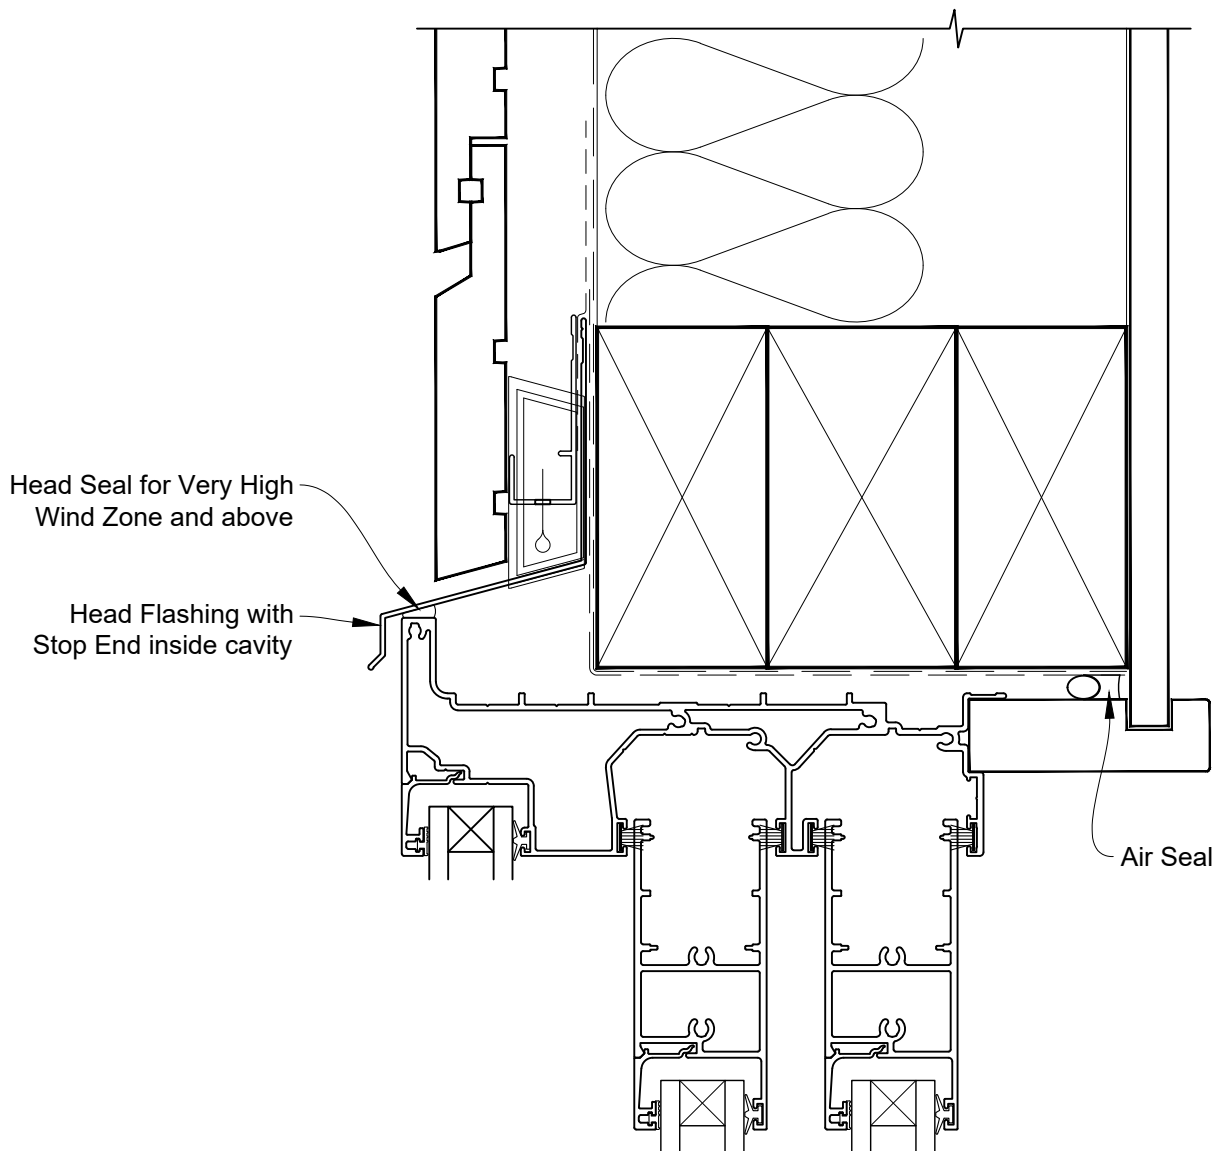

STEPPED MULTISLIDER DOOR FRAME OPTION

INSTALLATION DETAIL - VANTAGE RESIDENTIAL MULTISLIDER DOOR ON RUSTICATED WEATHERBOARD DIRECT FIXED CONSTRUCTION

Date: 01.04.19

Scale: 1:2

CAD Ref.: VRMDRW-DSS

STEPPED MULTISLIDER DOOR FRAME OPTION

INSTALLATION DETAIL - VANTAGE RESIDENTIAL MULTISLIDER DOOR ON RUSTICATED WEATHERBOARD CAVITY CONSTRUCTION

Date: 01.04.19

Scale: 1:2

CAD Ref.: VRMDRW-CFH

FLAT MULTISLIDER DOOR FRAME OPTION

INSTALLATION DETAIL - VANTAGE RESIDENTIAL MULTISLIDER DOOR ON RUSTICATED WEATHERBOARD CAVITY CONSTRUCTION