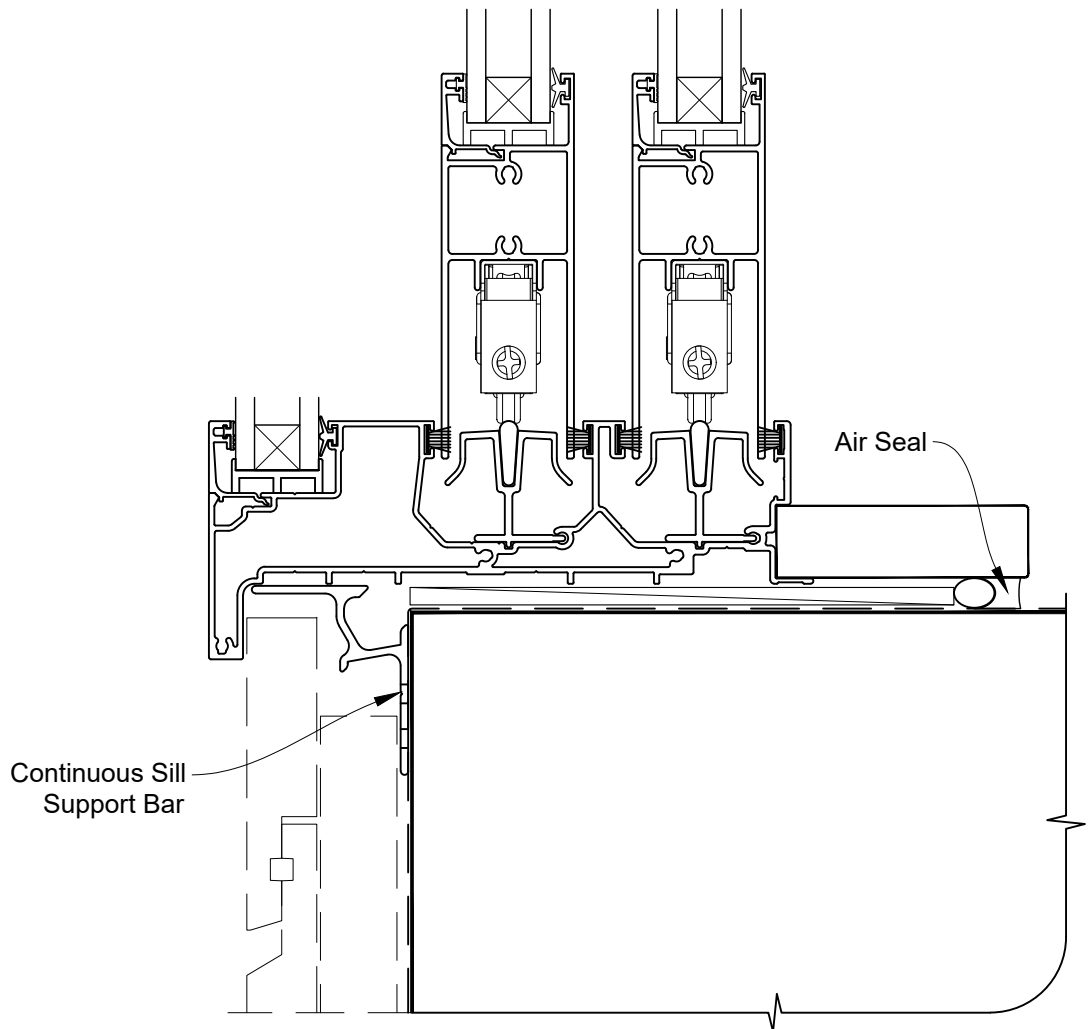

INSTALLATION DETAIL - VANTAGE RESIDENTIAL MULTISLIDER DOOR ON RUSTICATED WEATHERBOARD CAVITY CONSTRUCTION

Date: 01.04.19

Scale: 1:2

CAD Ref.: VRMDRW-CFS

FLAT MULTISLIDER DOOR FRAME OPTION