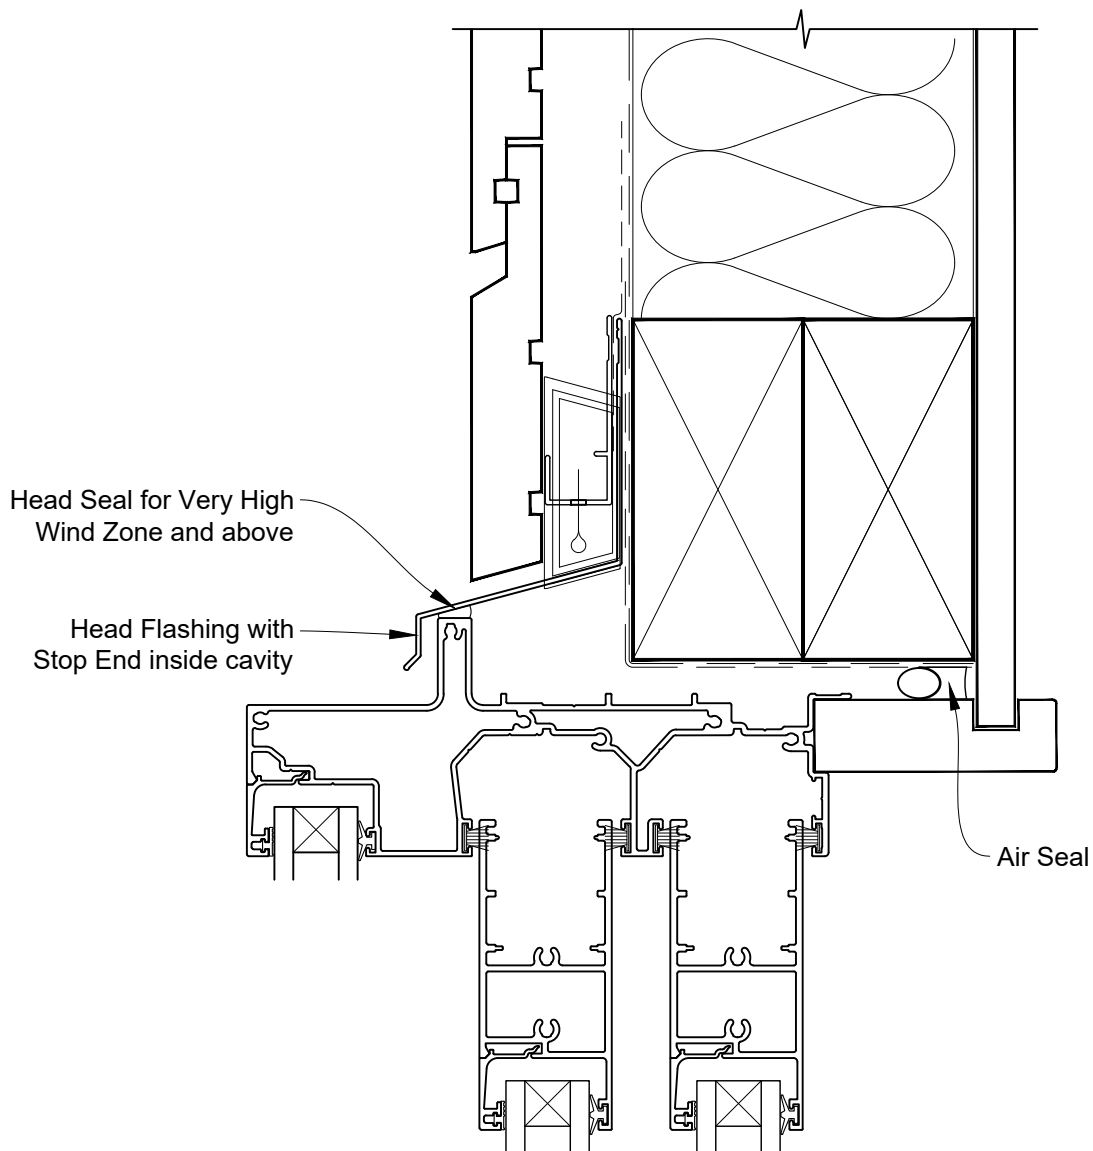

INSTALLATION DETAIL - VANTAGE RESIDENTIAL MULTISLIDER DOOR ON RUSTICATED WEATHERBOARD CAVITY CONSTRUCTION

Date: 01.04.19

Scale: 1:2

CAD Ref.: VRMDRW-CSH

STEPPED MULTISLIDER DOOR FRAME OPTION

INSTALLATION DETAIL - VANTAGE RESIDENTIAL MULTISLIDER DOOR ON RUSTICATED WEATHERBOARD CAVITY CONSTRUCTION

Date: 01.04.19

Scale: 1:2

CAD Ref.: VRMDRW-CSJ

STEPPED MULTISLIDER DOOR FRAME OPTION

INSTALLATION DETAIL - VANTAGE RESIDENTIAL MULTISLIDER DOOR ON RUSTICATED WEATHERBOARD CAVITY CONSTRUCTION

Date: 01.04.19