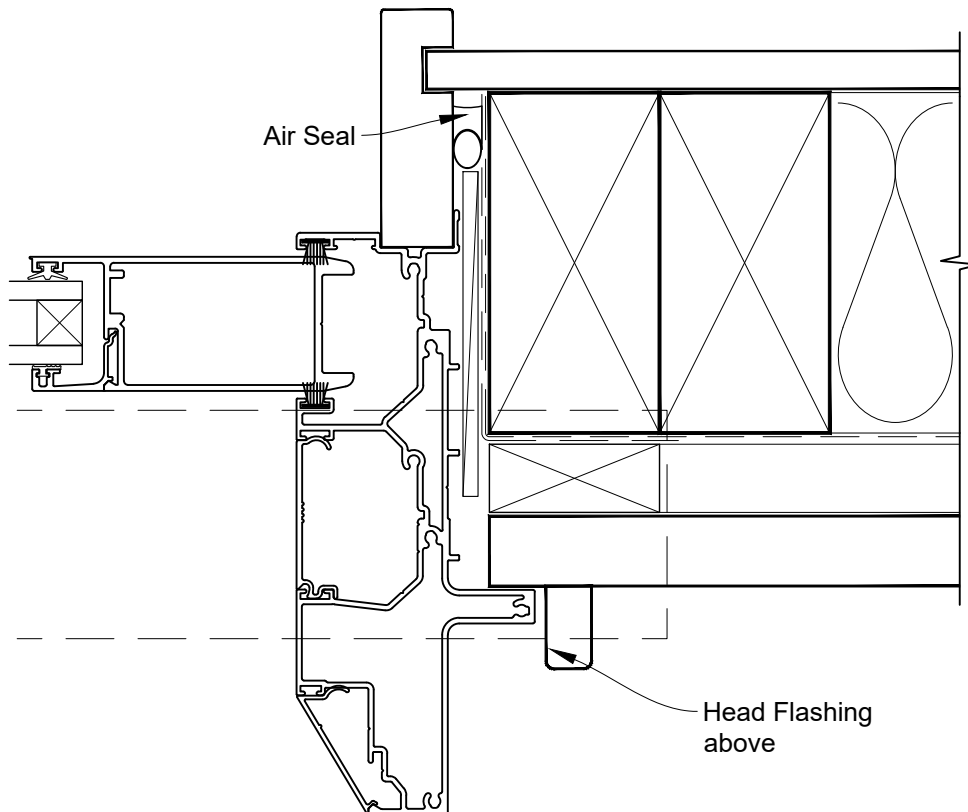

INSTALLATION DETAIL - VANTAGE RESIDENTIAL MULTISLIDER DOOR ON RUSTICATED WEATHERBOARD CAVITY CONSTRUCTION

Date: 01.04.19

Scale: 1:2

CAD Ref.: VRMDRW-CSH

STEPPED MULTISLIDER DOOR FRAME OPTION

INSTALLATION DETAIL - VANTAGE RESIDENTIAL MULTISLIDER DOOR ON RUSTICATED WEATHERBOARD CAVITY CONSTRUCTION

Date: 01.04.19

Scale: 1:2

CAD Ref.: VRMDRW-CSJ

STEPPED MULTISLIDER DOOR FRAME OPTION

INSTALLATION DETAIL - VANTAGE RESIDENTIAL MULTISLIDER DOOR ON RUSTICATED WEATHERBOARD CAVITY CONSTRUCTION

Date: 01.04.19