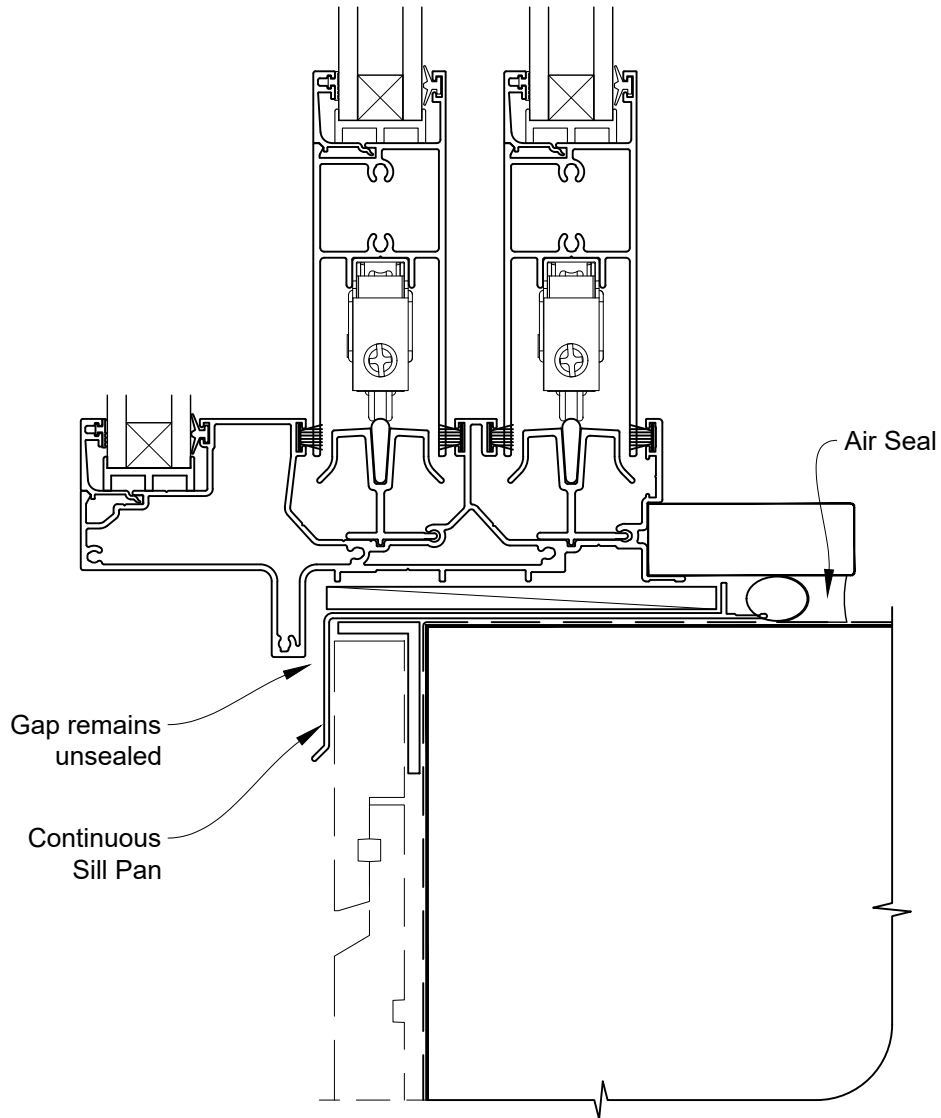

STEPPED MULTISLIDER DOOR FRAME OPTION

INSTALLATION DETAIL - VANTAGE RESIDENTIAL MULTISLIDER DOOR ON RUSTICATED WEATHERBOARD DIRECT FIXED CONSTRUCTION

Date: 01.04.19

Scale: 1:2

CAD Ref.: VRMDRW-DSS

STEPPED MULTISLIDER DOOR FRAME OPTION