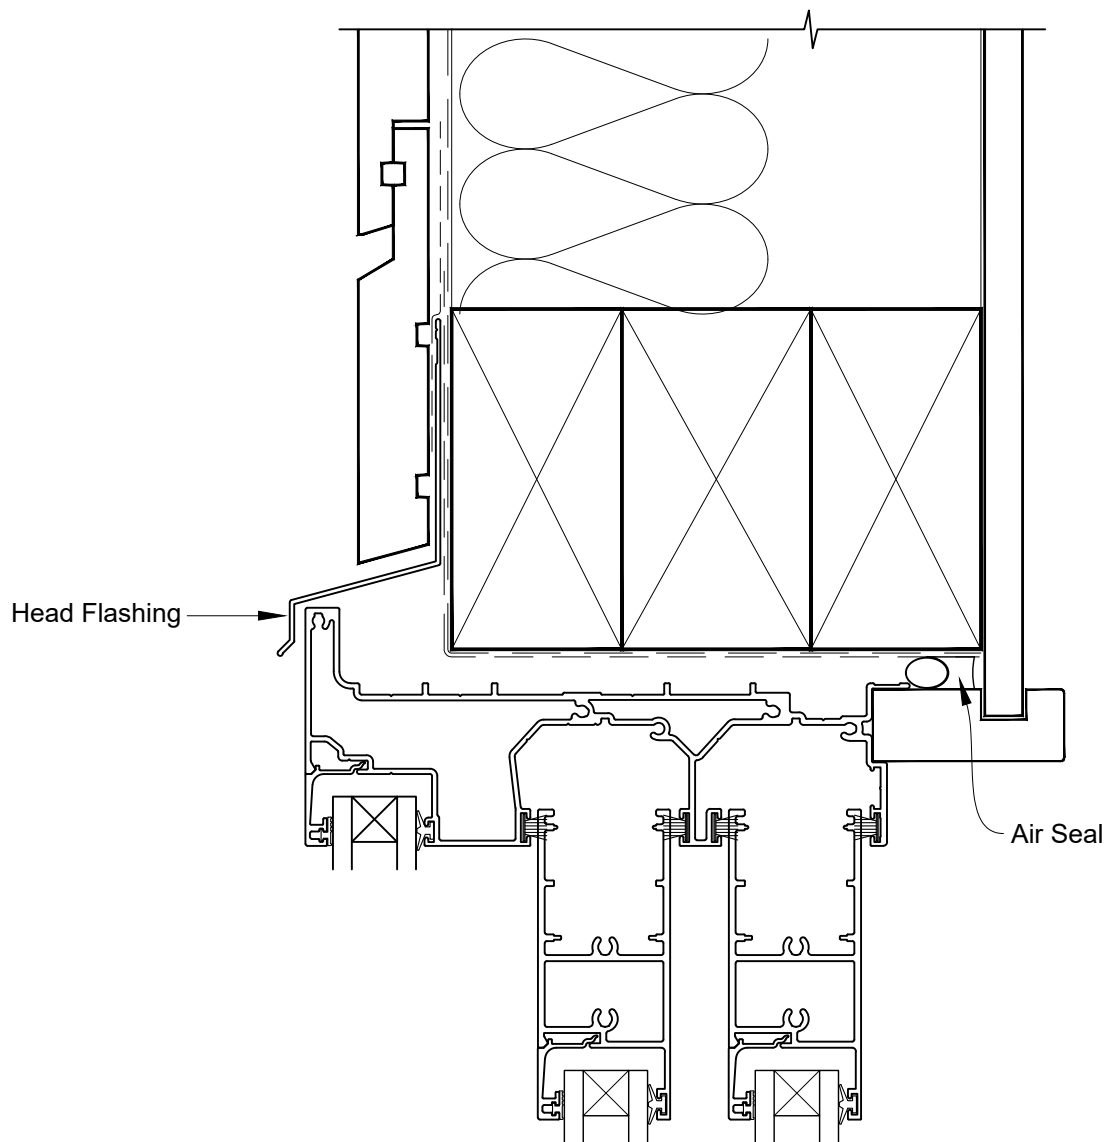

INSTALLATION DETAIL - VANTAGE RESIDENTIAL MULTISLIDER DOOR ON RUSTICATED WEATHERBOARD DIRECT FIXED CONSTRUCTION

Date: 01.04.19

Scale: 1:2

CAD Ref.: VRMDRW-DFH

FLAT MULTISLIDER DOOR FRAME OPTION