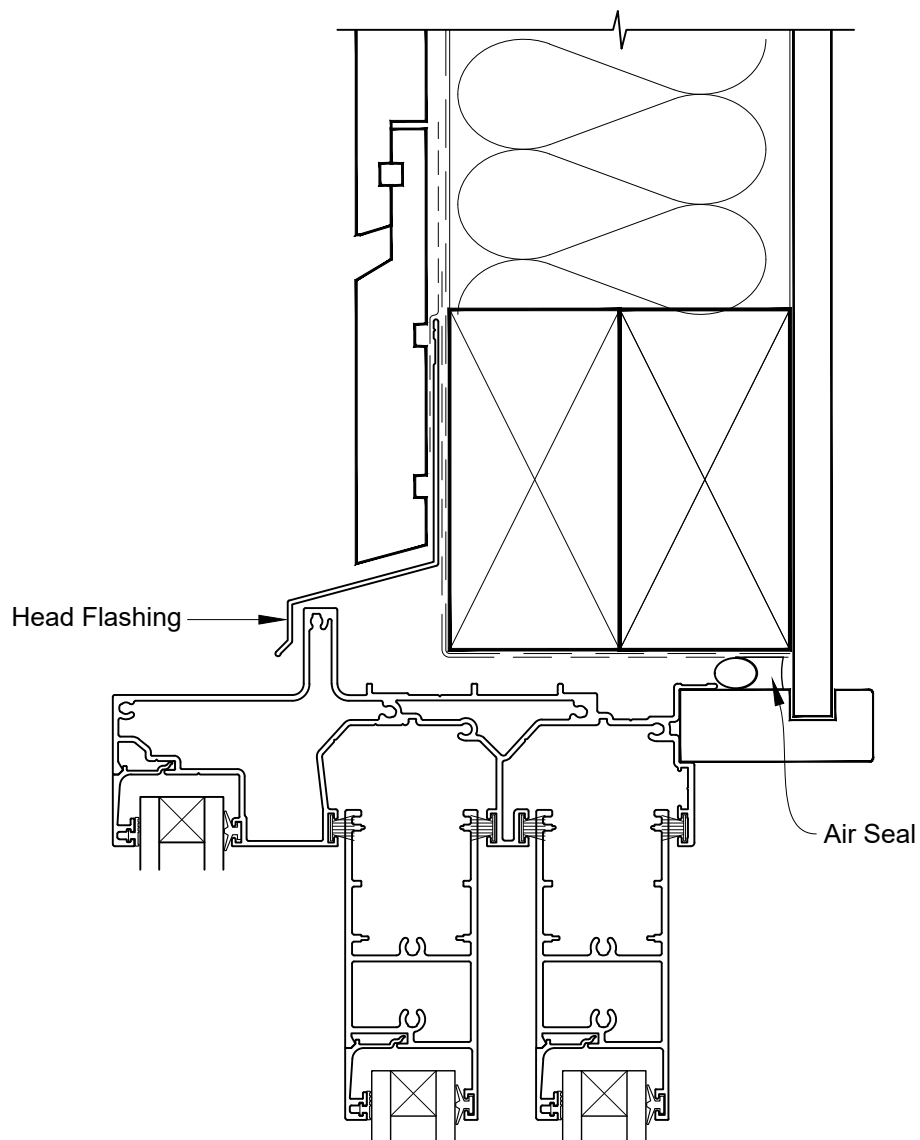

INSTALLATION DETAIL - VANTAGE RESIDENTIAL MULTISLIDER DOOR ON RUSTICATED WEATHERBOARD DIRECT FIXED CONSTRUCTION

Date: 01.04.19

Scale: 1:2

CAD Ref.: VRMDRW-DSH

STEPPED MULTISLIDER DOOR FRAME OPTION