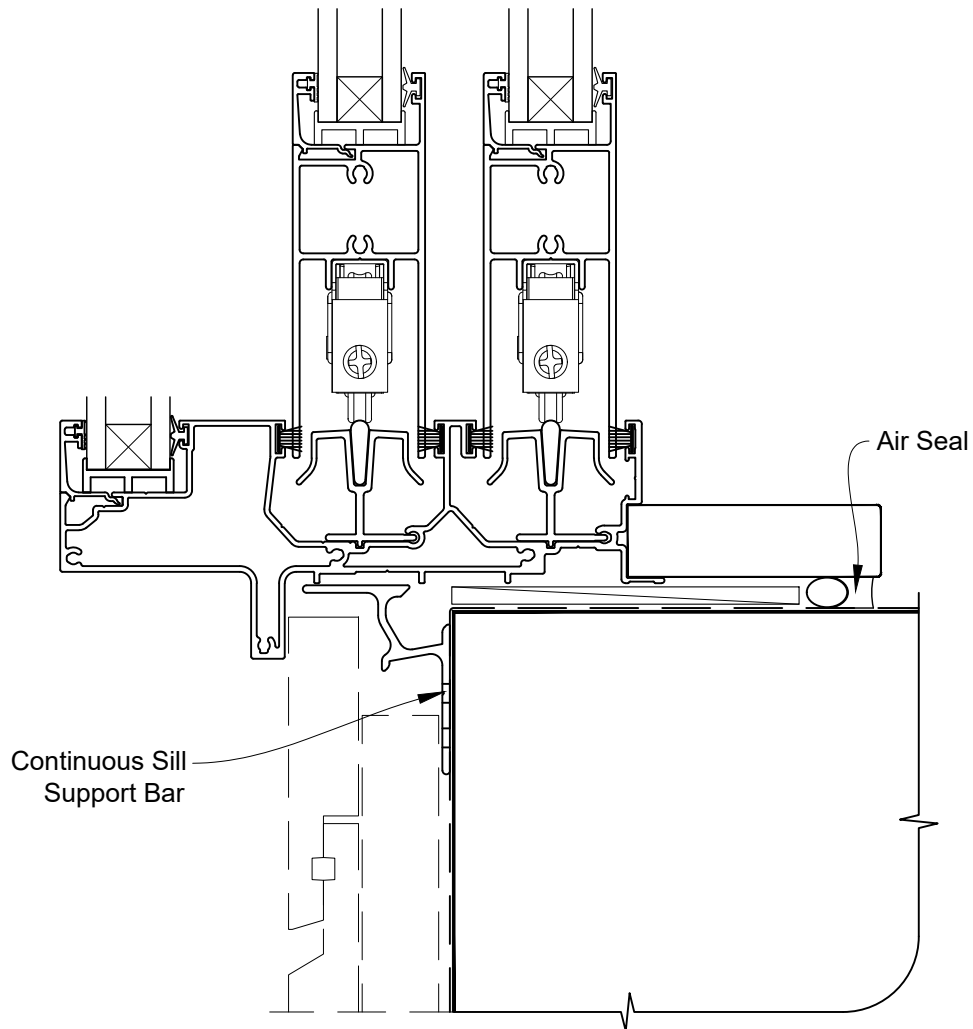

Date: 01.04.19

Scale: 1:2

CAD Ref.: VRMDRW-CSJ

STEPPED MULTISLIDER DOOR FRAME OPTION

INSTALLATION DETAIL - VANTAGE RESIDENTIAL MULTISLIDER DOOR ON RUSTICATED WEATHERBOARD CAVITY CONSTRUCTION

Date: 01.04.19

Scale: 1:2

CAD Ref.: VRMDRW-CSS

STEPPED MULTISLIDER DOOR FRAME OPTION

INSTALLATION DETAIL - VANTAGE RESIDENTIAL MULTISLIDER DOOR ON RUSTICATED WEATHERBOARD DIRECT FIXED CONSTRUCTION

Date: 01.04.19

Scale: 1:2