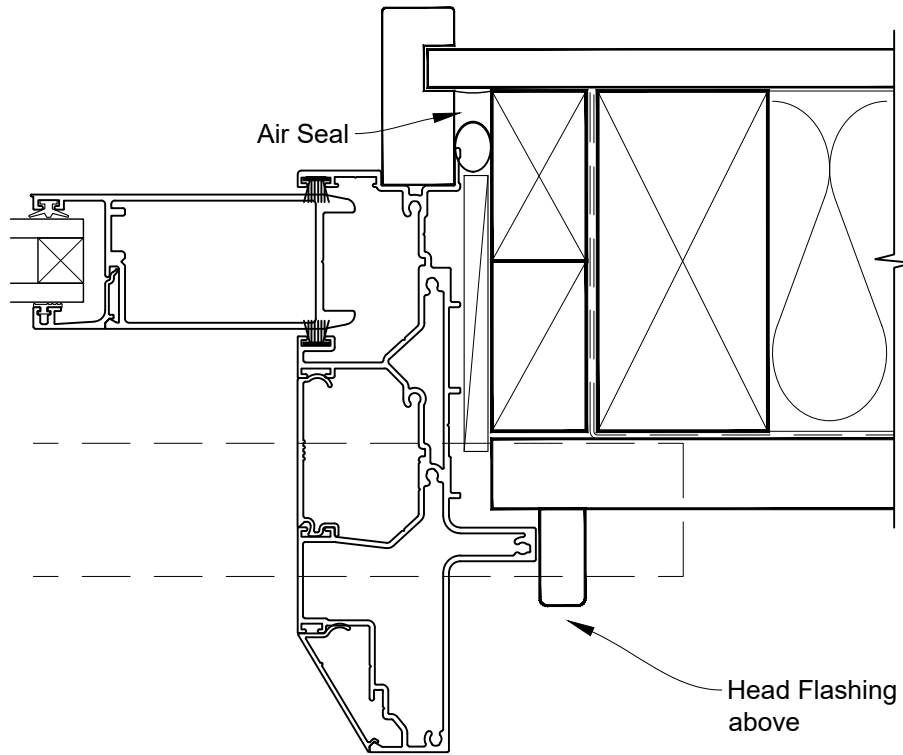

CAD Ref.: VRMDRW-DSH

STEPPED MULTISLIDER DOOR FRAME OPTION

**INSTALLATION DETAIL - VANTAGE RESIDENTIAL
MULTISLIDER DOOR ON RUSTICATED WEATHERBOARD
DIRECT FIXED CONSTRUCTION**

Date: 01.04.19

Scale: 1:2

CAD Ref.: VRMDRW-DSJ

STEPPED MULTISLIDER DOOR FRAME OPTION

INSTALLATION DETAIL - VANTAGE RESIDENTIAL MULTISLIDER DOOR ON RUSTICATED WEATHERBOARD DIRECT FIXED CONSTRUCTION

Date: 01.04.19

Scale: 1:2

CAD Ref.: VRMDRW-DSS

STEPPED MULTISLIDER DOOR FRAME OPTION