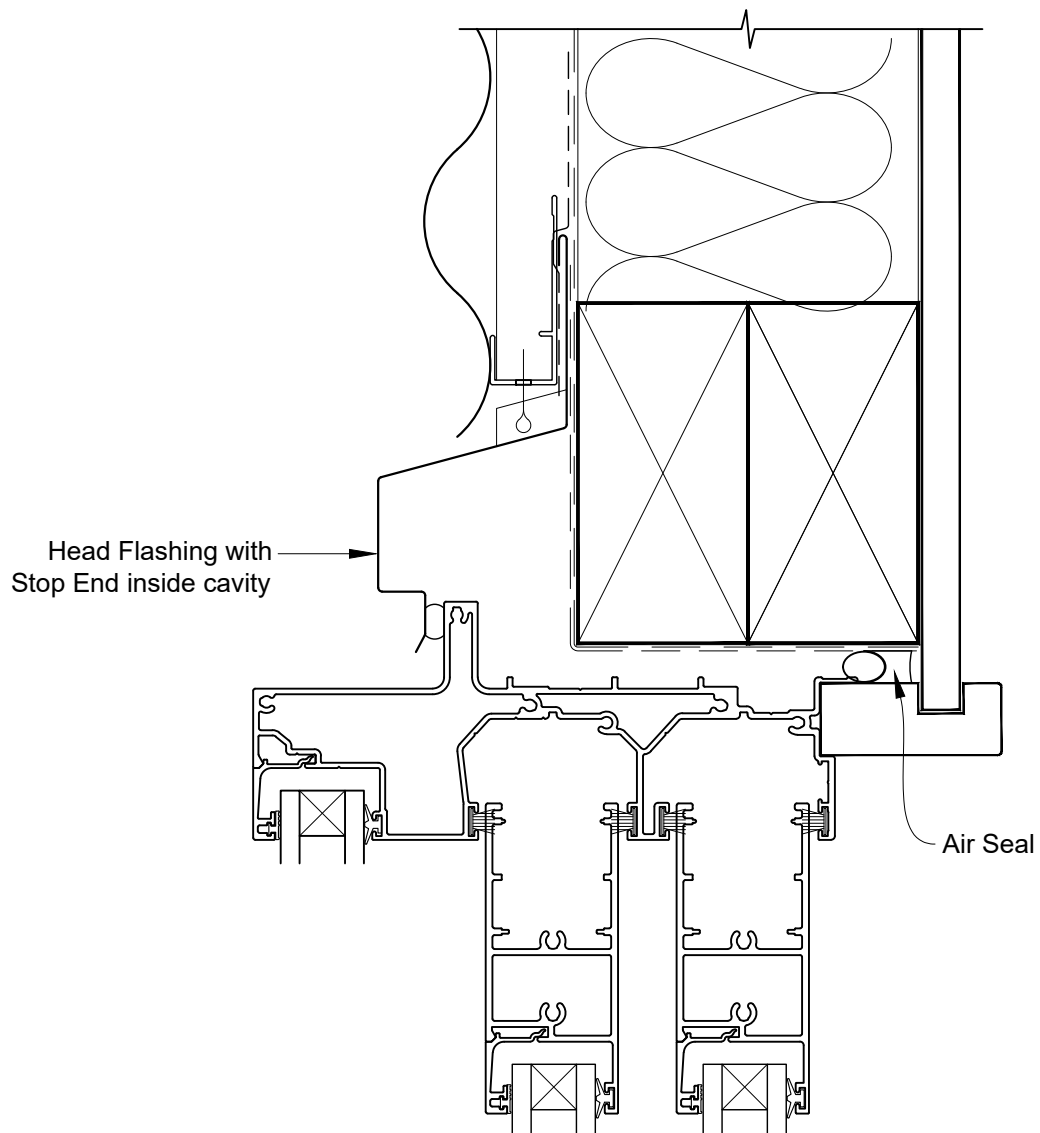

INSTALLATION DETAIL - VANTAGE RESIDENTIAL MULTISLIDER DOOR ON PROFILE METAL CAVITY CONSTRUCTION

Date: 01.04.19

Scale: 1:2

CAD Ref.: VRMDPM-CSH

STEPPED MULTISLIDER DOOR FRAME OPTION

INSTALLATION DETAIL - VANTAGE RESIDENTIAL MULTISLIDER DOOR ON PROFILE METAL CAVITY CONSTRUCTION

Date: 01.04.19

Scale: 1:2

CAD Ref.: VRMDPM-CSJ

STEPPED MULTISLIDER DOOR FRAME OPTION

INSTALLATION DETAIL - VANTAGE RESIDENTIAL MULTISLIDER DOOR ON PROFILE METAL CAVITY CONSTRUCTION

Date: 01.04.19

Scale: 1:2