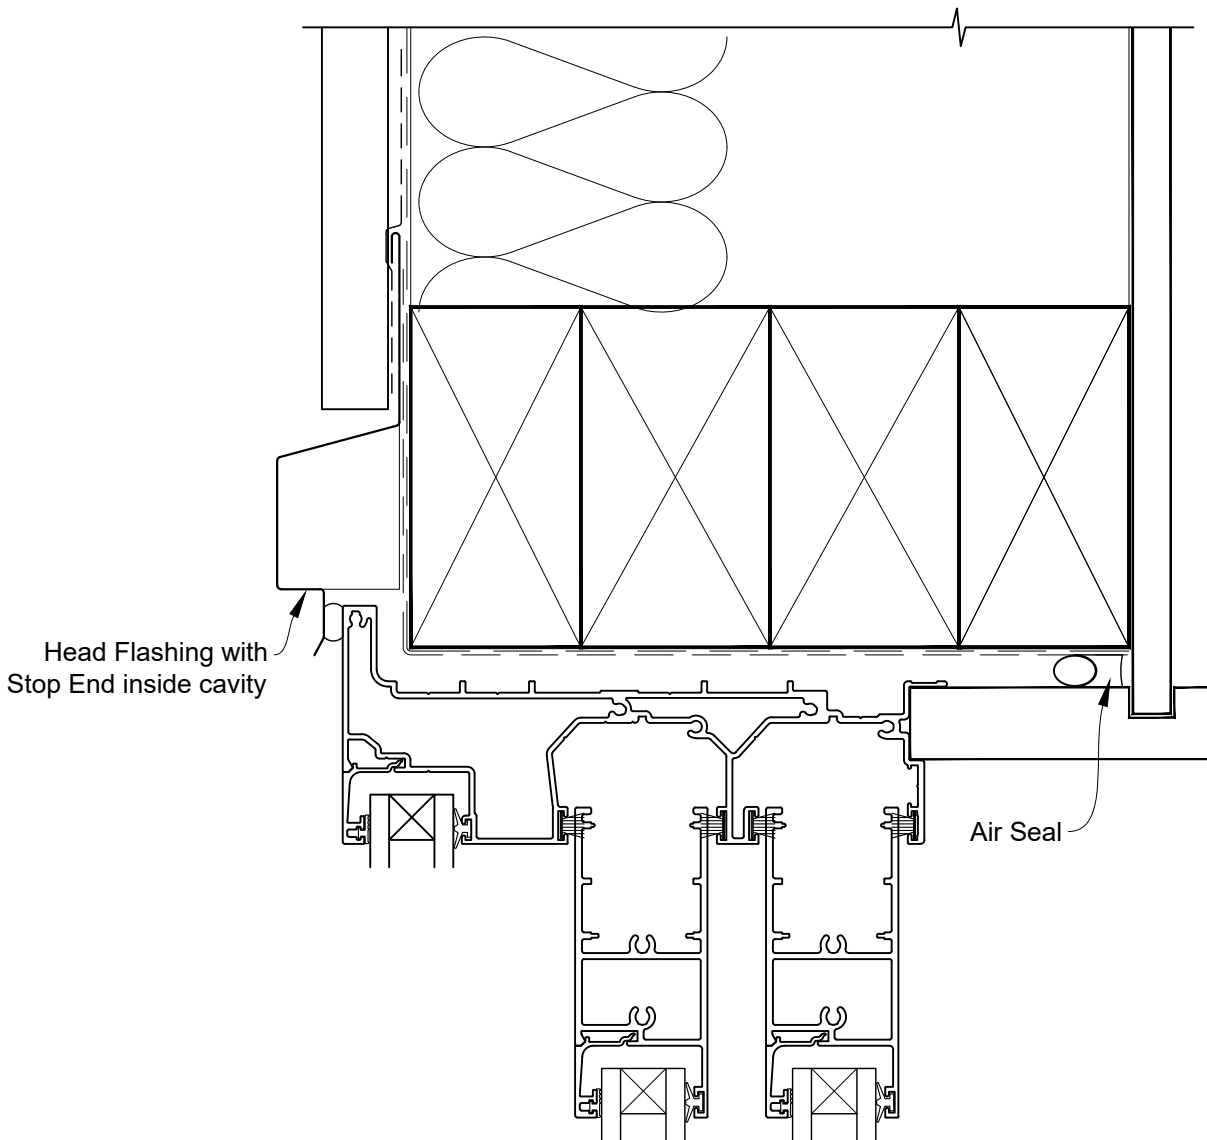

INSTALLATION DETAIL - VANTAGE RESIDENTIAL MULTISLIDER DOOR ON PROFILE METAL DIRECT FIXED CONSTRUCTION

Date: 01.04.19

Scale: 1:2

CAD Ref.: VRMDPM-DFH

FLAT MULTISLIDER DOOR FRAME OPTION