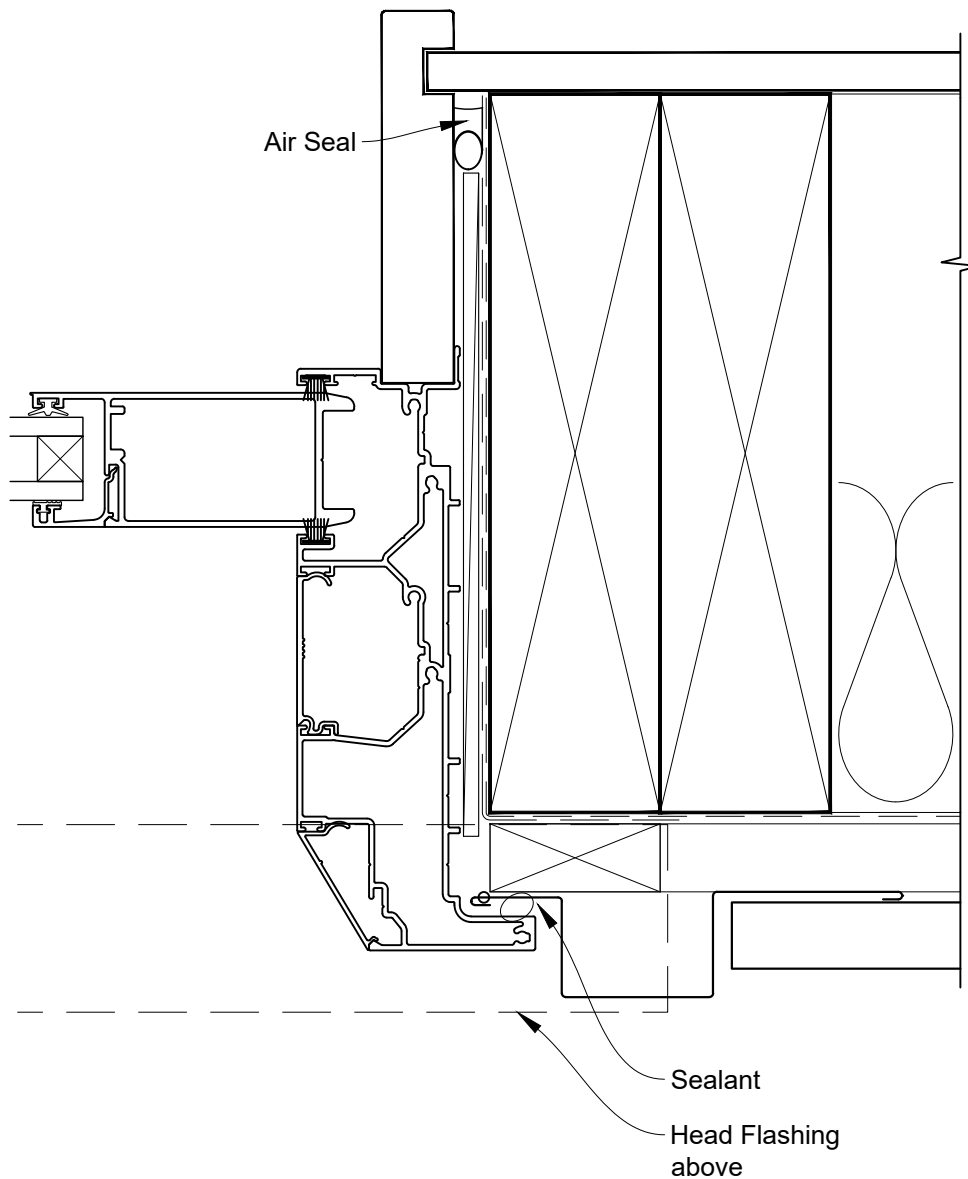

INSTALLATION DETAIL - VANTAGE RESIDENTIAL MULTISLIDER DOOR ON PROFILE METAL CAVITY CONSTRUCTION

Date: 01.04.19

Scale: 1:2

CAD Ref.: VRMDPM-CFJ

FLAT MULTISLIDER DOOR FRAME OPTION