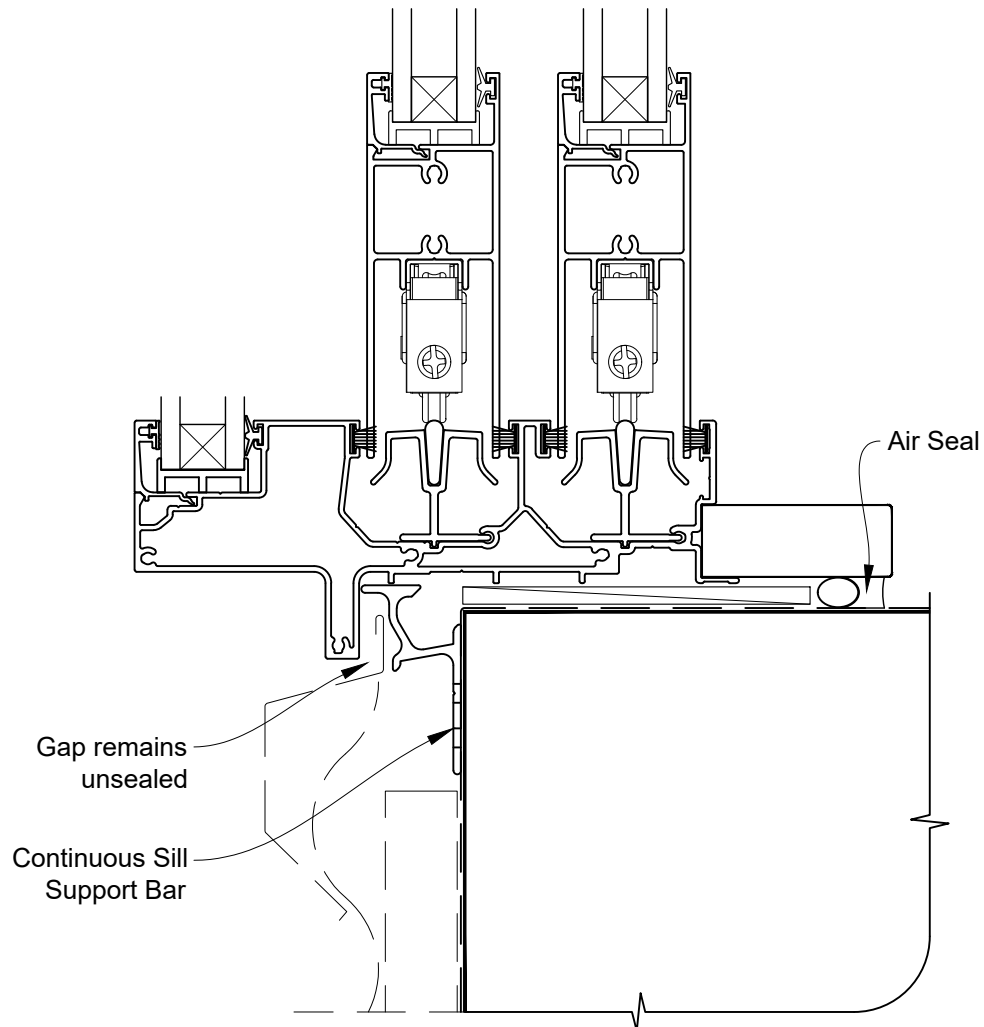

INSTALLATION DETAIL - VANTAGE RESIDENTIAL MULTISLIDER DOOR ON PROFILE METAL CAVITY CONSTRUCTION

Date: 01.04.19

Scale: 1:2

CAD Ref.: VRMDPM-CSS

STEPPED MULTISLIDER DOOR FRAME OPTION