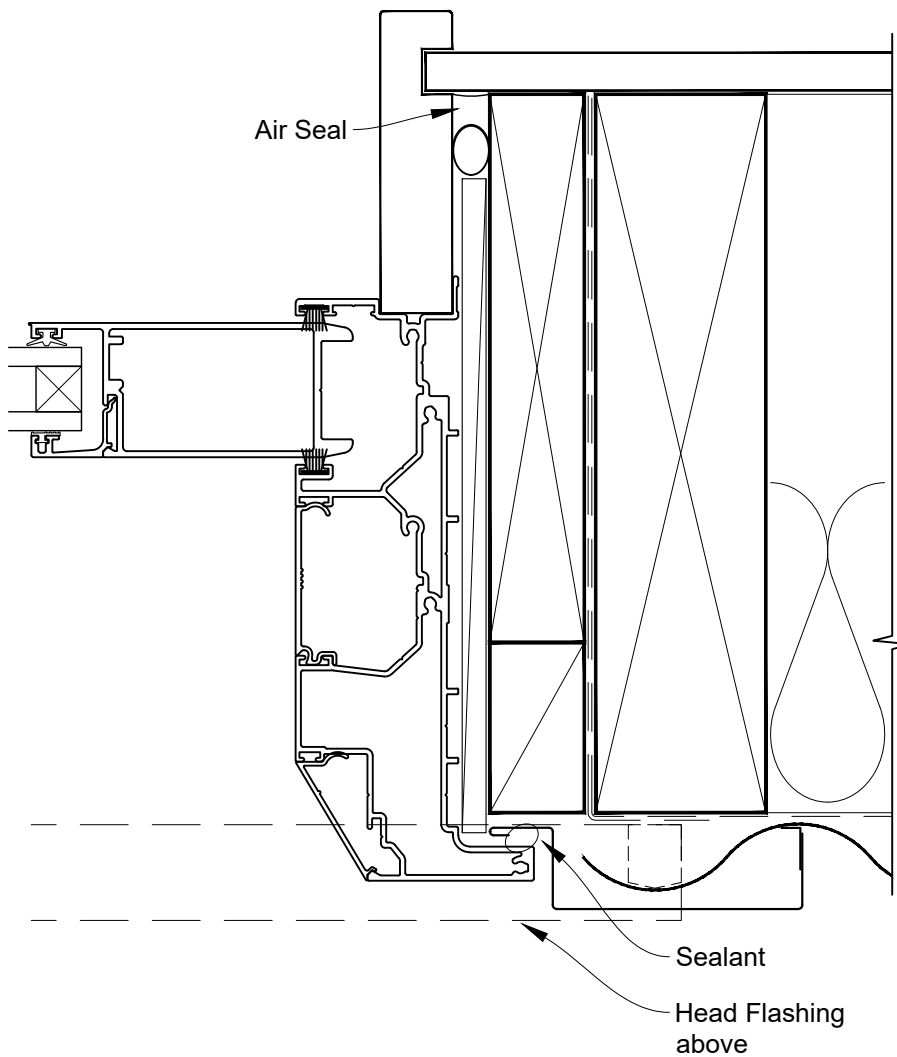

INSTALLATION DETAIL - VANTAGE RESIDENTIAL MULTISLIDER DOOR ON PROFILE METAL DIRECT FIXED CONSTRUCTION

Date: 01.04.19

Scale: 1:2

CAD Ref.: VRMDPM-DFJ

FLAT MULTISLIDER DOOR FRAME OPTION