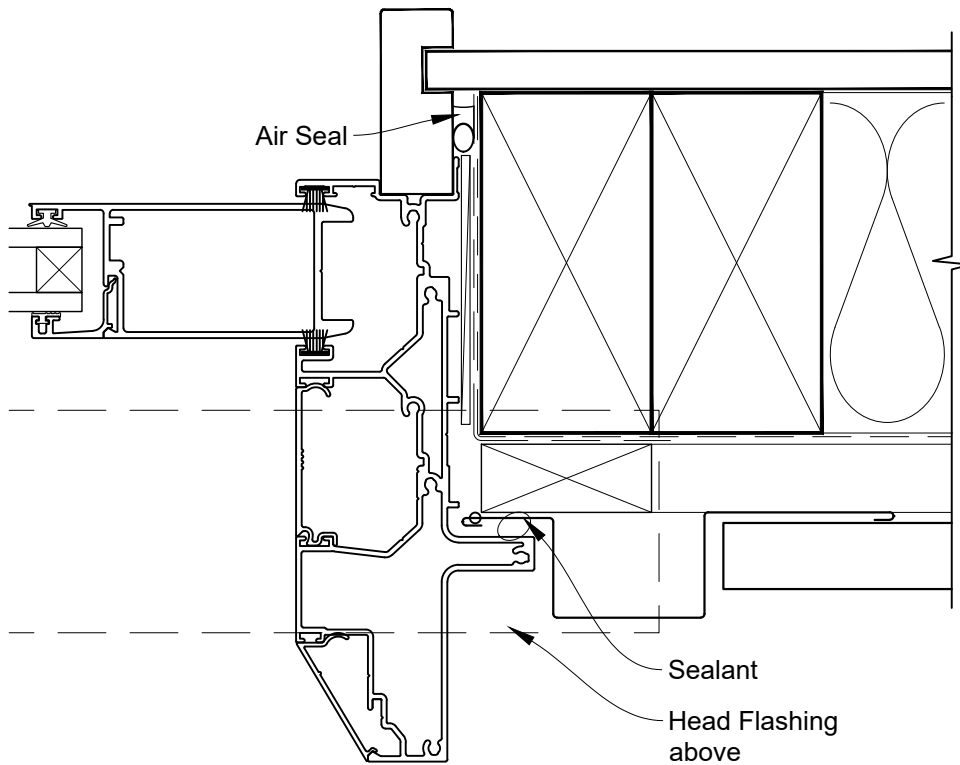

INSTALLATION DETAIL - VANTAGE RESIDENTIAL MULTISLIDER DOOR ON PROFILE METAL CAVITY CONSTRUCTION

Date: 01.04.19

Scale: 1:2

CAD Ref.: VRMDPM-CSH

STEPPED MULTISLIDER DOOR FRAME OPTION

INSTALLATION DETAIL - VANTAGE RESIDENTIAL MULTISLIDER DOOR ON PROFILE METAL CAVITY CONSTRUCTION

Date: 01.04.19

Scale: 1:2

CAD Ref.: VRMDPM-CSJ

STEPPED MULTISLIDER DOOR FRAME OPTION

INSTALLATION DETAIL - VANTAGE RESIDENTIAL MULTISLIDER DOOR ON PROFILE METAL CAVITY CONSTRUCTION

Date: 01.04.19

Scale: 1:2