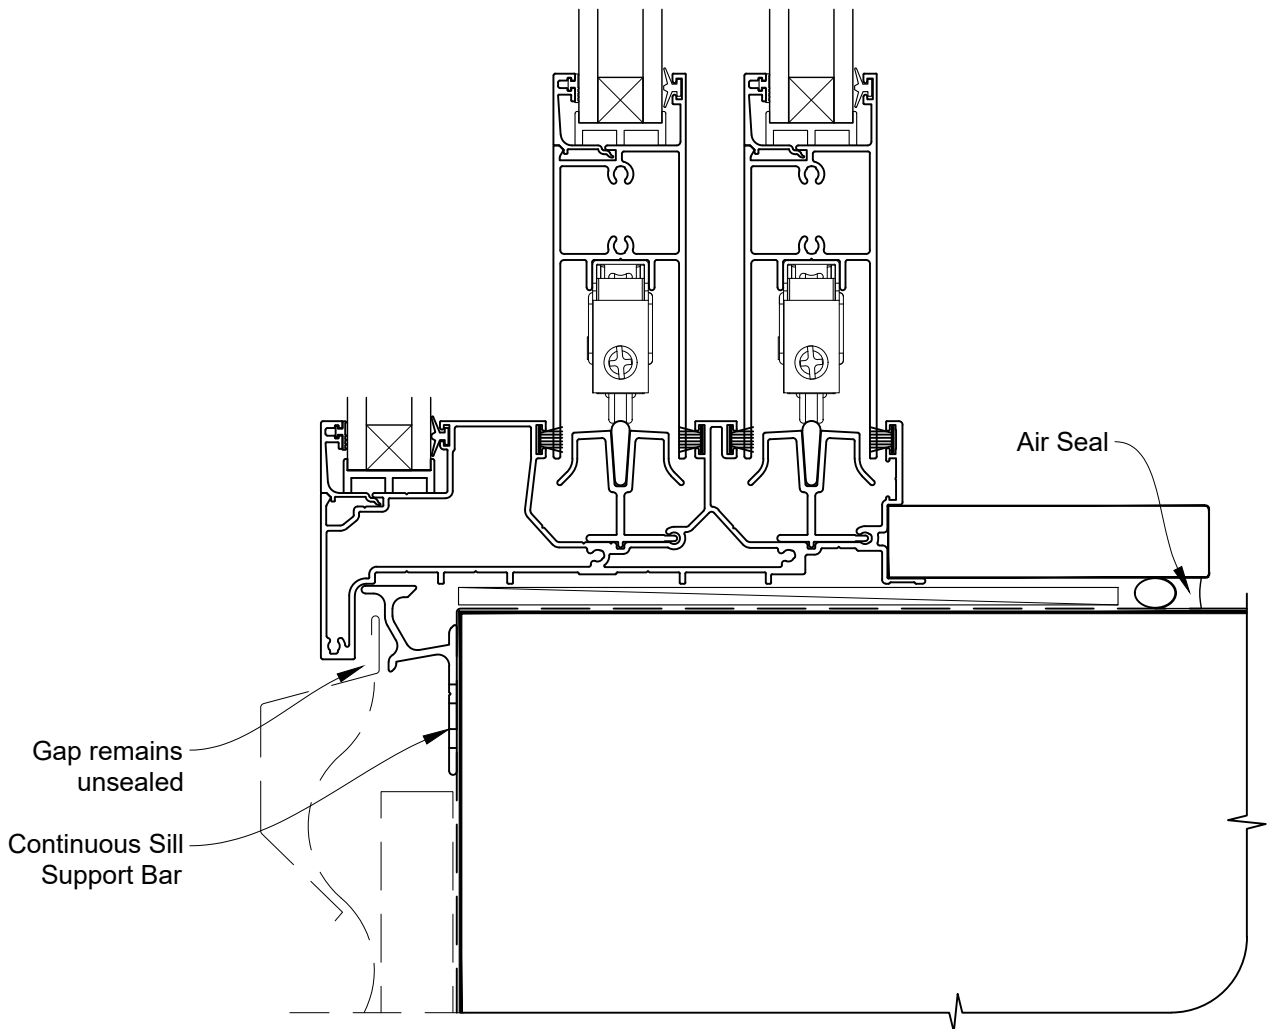

FLAT MULTISLIDER DOOR FRAME OPTION

INSTALLATION DETAIL - VANTAGE RESIDENTIAL MULTISLIDER DOOR ON PROFILE METAL CAVITY CONSTRUCTION

Date: 01.04.19

Scale: 1:2

CAD Ref.: VRMDPM-CFS

FLAT MULTISLIDER DOOR FRAME OPTION