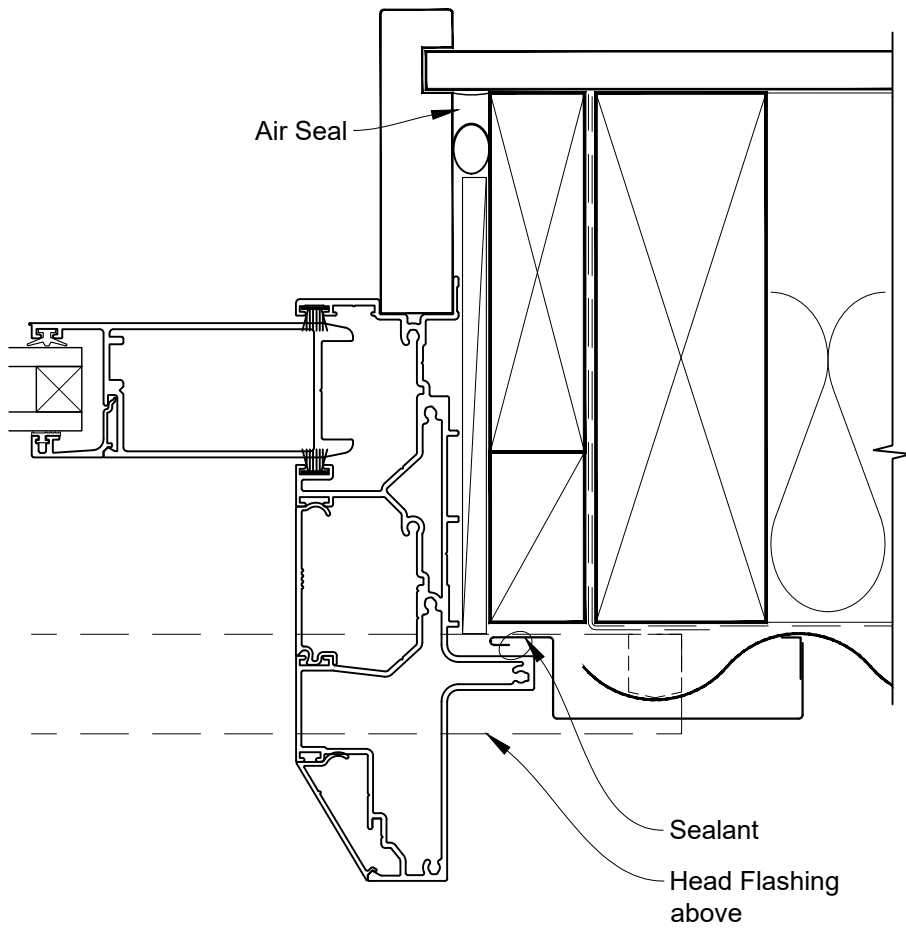

STEPPED MULTISLIDER DOOR FRAME OPTION

INSTALLATION DETAIL - VANTAGE RESIDENTIAL MULTISLIDER DOOR ON PROFILE METAL DIRECT FIXED CONSTRUCTION

Date: 01.04.19

Scale: 1:2

CAD Ref.: VRMDPM-DSJ

STEPPED MULTISLIDER DOOR FRAME OPTION