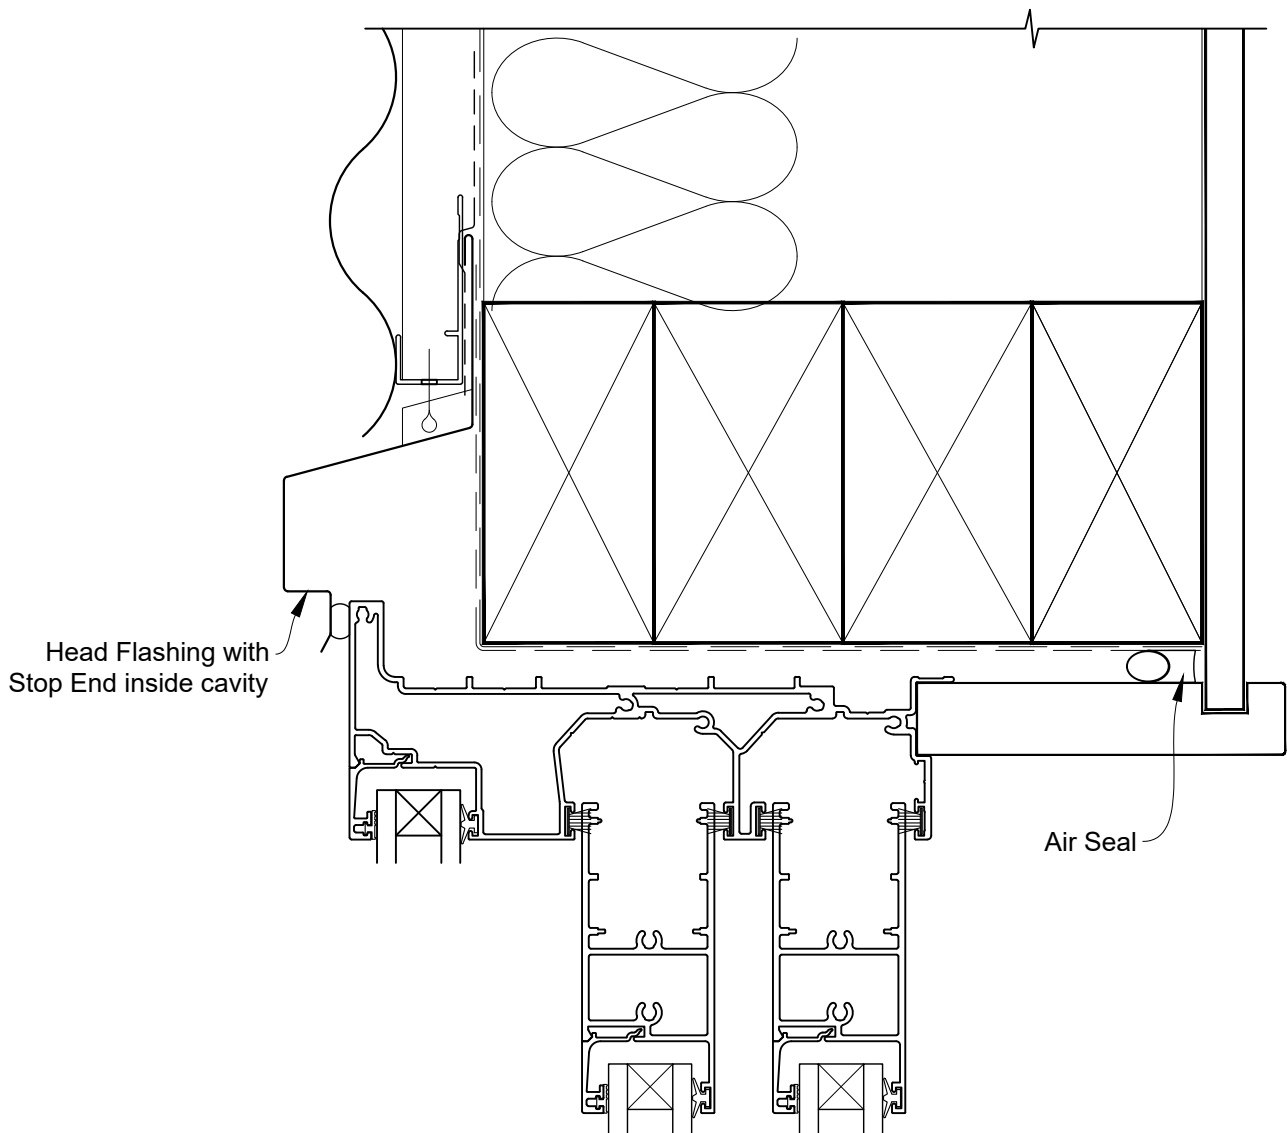

INSTALLATION DETAIL - VANTAGE RESIDENTIAL MULTISLIDER DOOR ON PROFILE METAL CAVITY CONSTRUCTION

Date: 01.04.19

Scale: 1:2

CAD Ref.: VRMDPM-CFH

FLAT MULTISLIDER DOOR FRAME OPTION