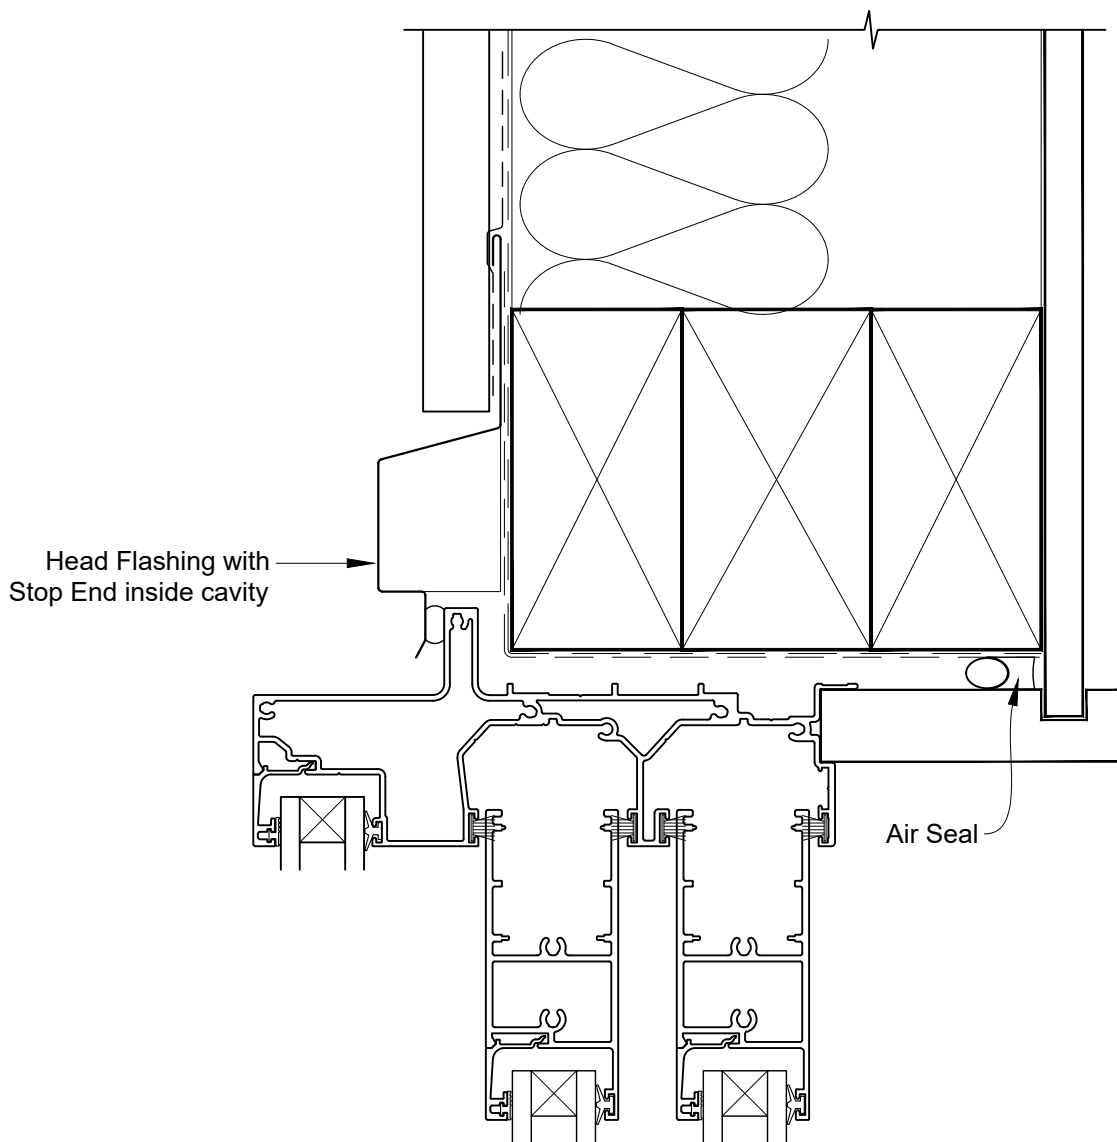

CAD Ref.: VRMDPM-CSS

STEPPED MULTISLIDER DOOR FRAME OPTION

INSTALLATION DETAIL - VANTAGE RESIDENTIAL MULTISLIDER DOOR ON PROFILE METAL DIRECT FIXED CONSTRUCTION

Date: 01.04.19

Scale: 1:2

CAD Ref.: VRMDPM-DSH

STEPPED MULTISLIDER DOOR FRAME OPTION

INSTALLATION DETAIL - VANTAGE RESIDENTIAL MULTISLIDER DOOR ON PROFILE METAL DIRECT FIXED CONSTRUCTION

Date: 01.04.19

Scale: 1:2

CAD Ref.: VRMDPM-DSJ

STEPPED MULTISLIDER DOOR FRAME OPTION