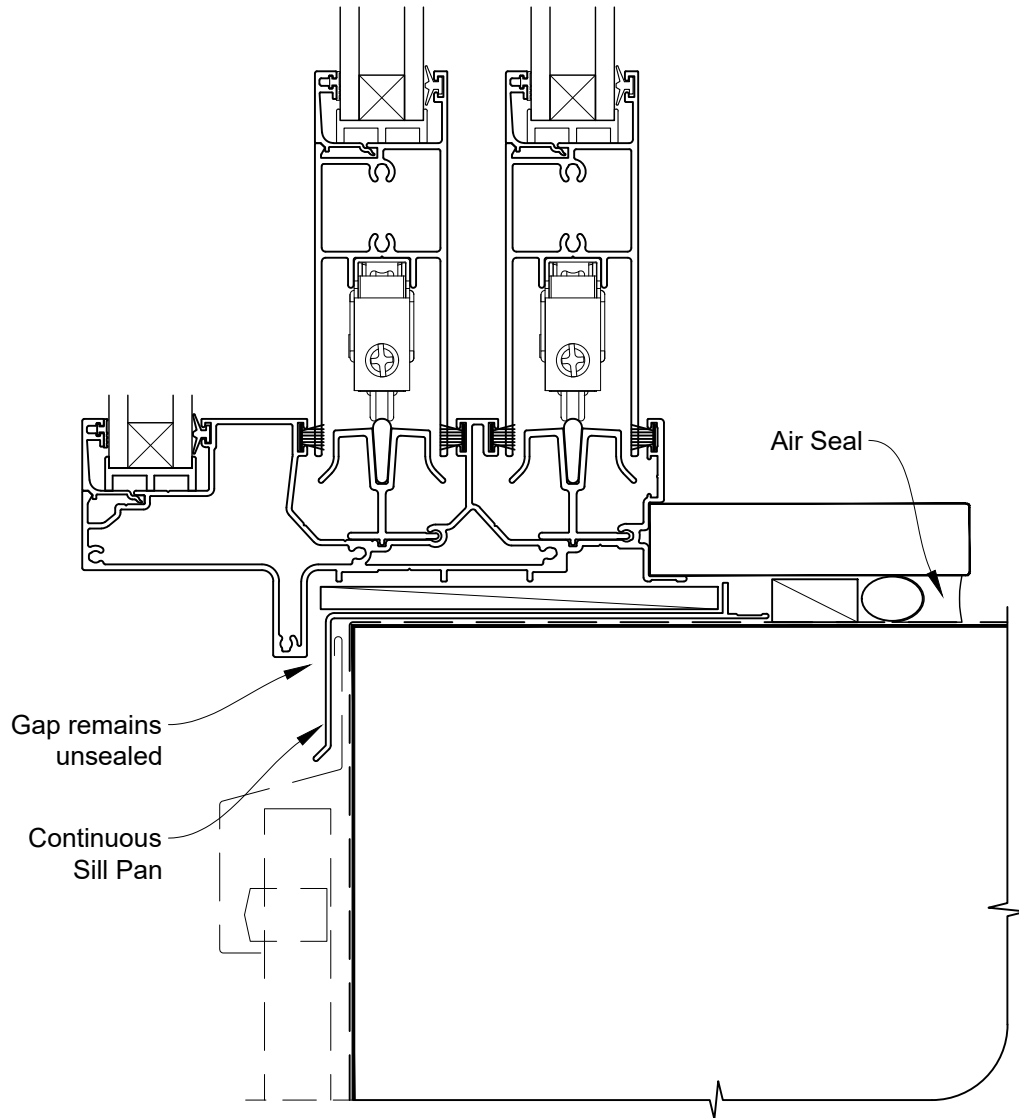

INSTALLATION DETAIL - VANTAGE RESIDENTIAL MULTISLIDER DOOR ON PROFILE METAL DIRECT FIXED CONSTRUCTION

Date: 01.04.19

Scale: 1:2

CAD Ref.: VRMDPM-DSS

STEPPED MULTISLIDER DOOR FRAME OPTION