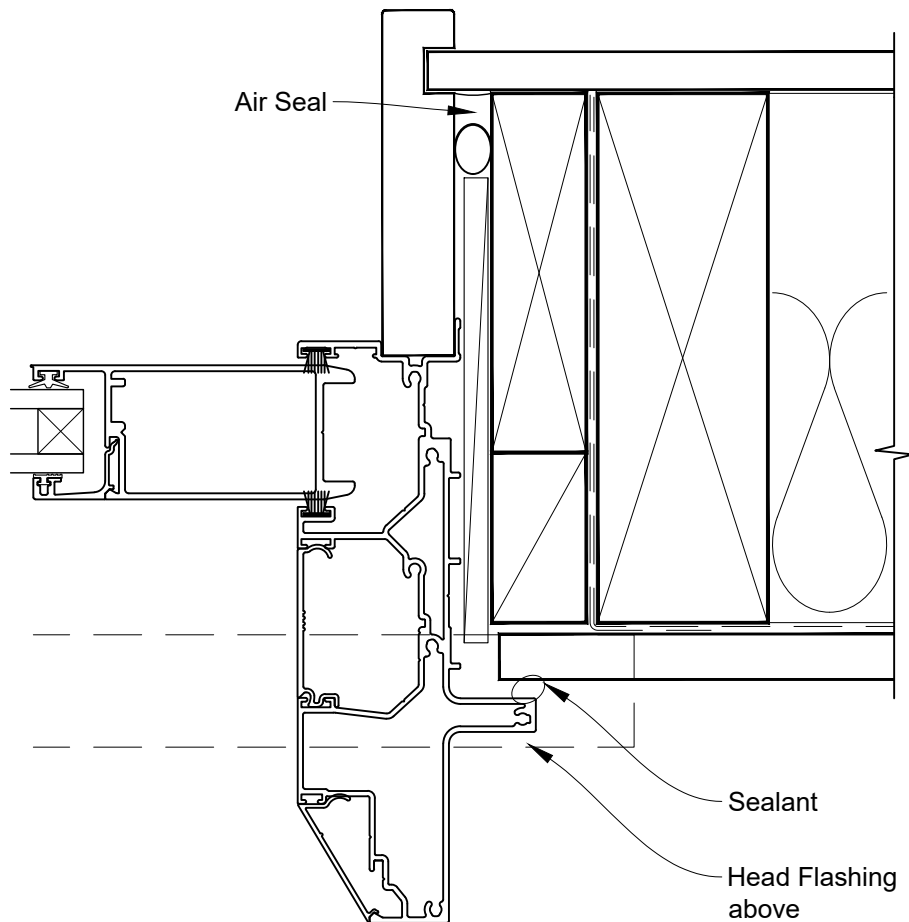

INSTALLATION DETAIL - VANTAGE RESIDENTIAL MULTISLIDER DOOR ON FLAT SHEET DIRECT FIXED CLADDING

Date: 01.04.19

Scale: 1:2

CAD Ref.: VRMDFS-DSJ

STEPPED MULTISLIDER DOOR FRAME OPTION