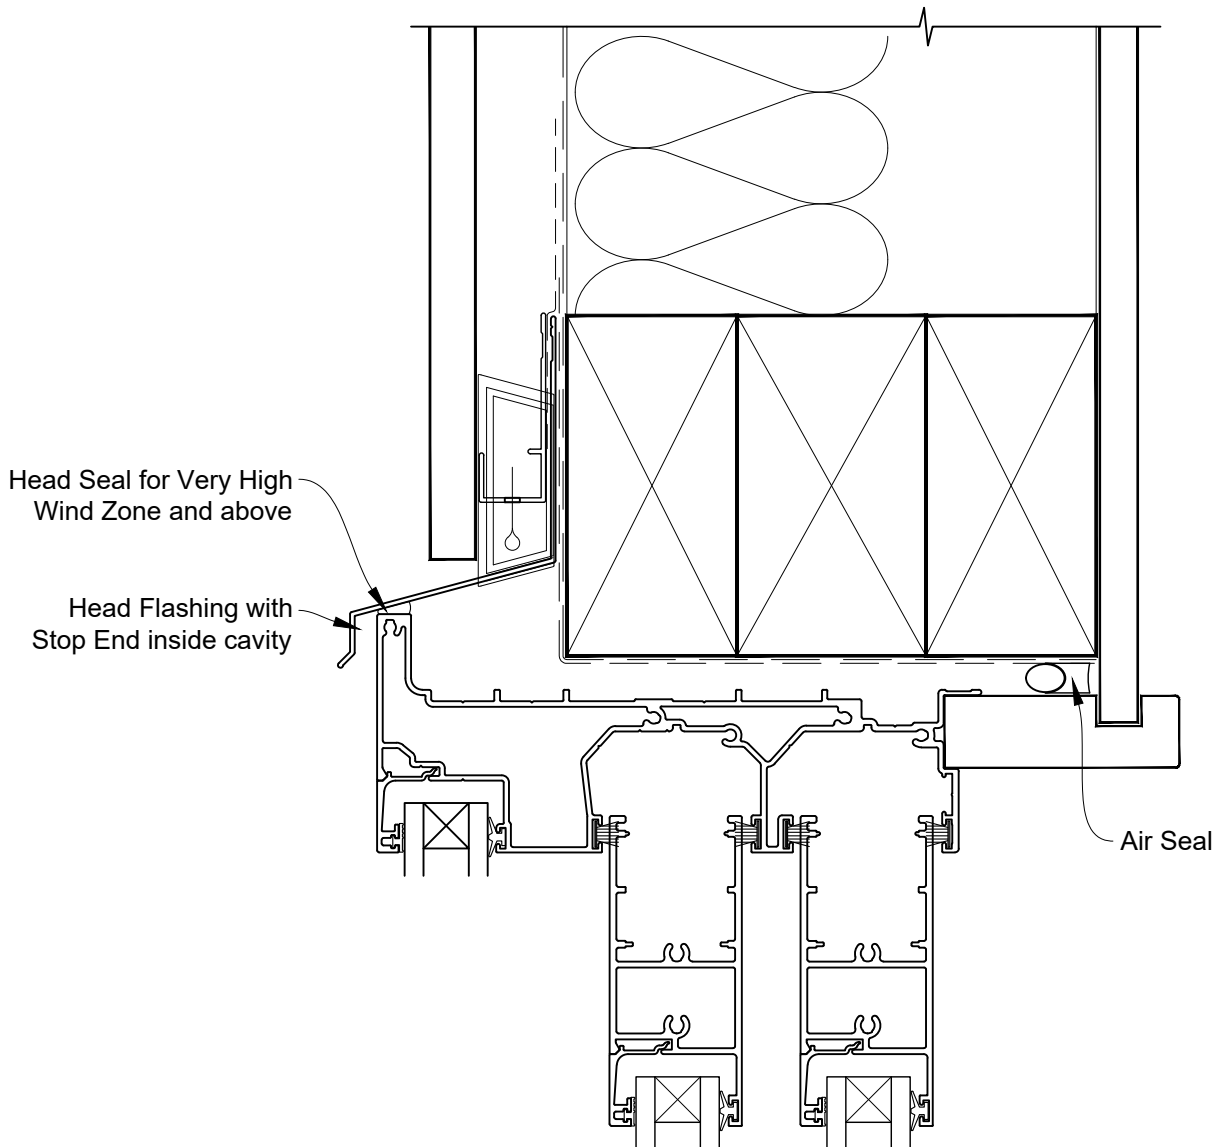

INSTALLATION DETAIL - VANTAGE RESIDENTIAL MULTISLIDER DOOR ON FLAT SHEET CAVITY CONSTRUCTION

Date: 01.04.19

Scale: 1:2

CAD Ref.: VRMDFS-CFH

FLAT MULTISLIDER DOOR FRAME OPTION