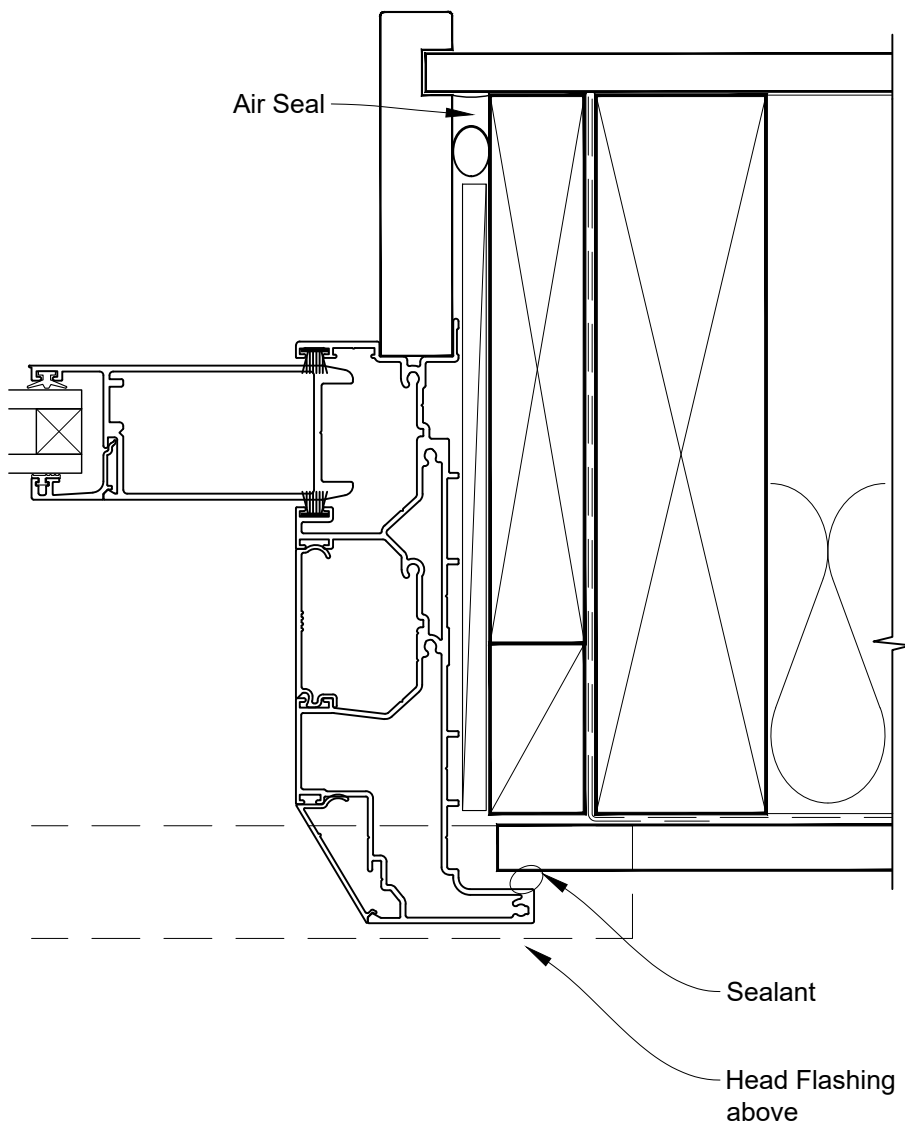

INSTALLATION DETAIL - VANTAGE RESIDENTIAL MULTISLIDER DOOR ON FLAT SHEET DIRECT FIXED CLADDING

Date: 01.04.19

Scale: 1:2

CAD Ref.: VRMDFS-DFJ

FLAT MULTISLIDER DOOR FRAME OPTION