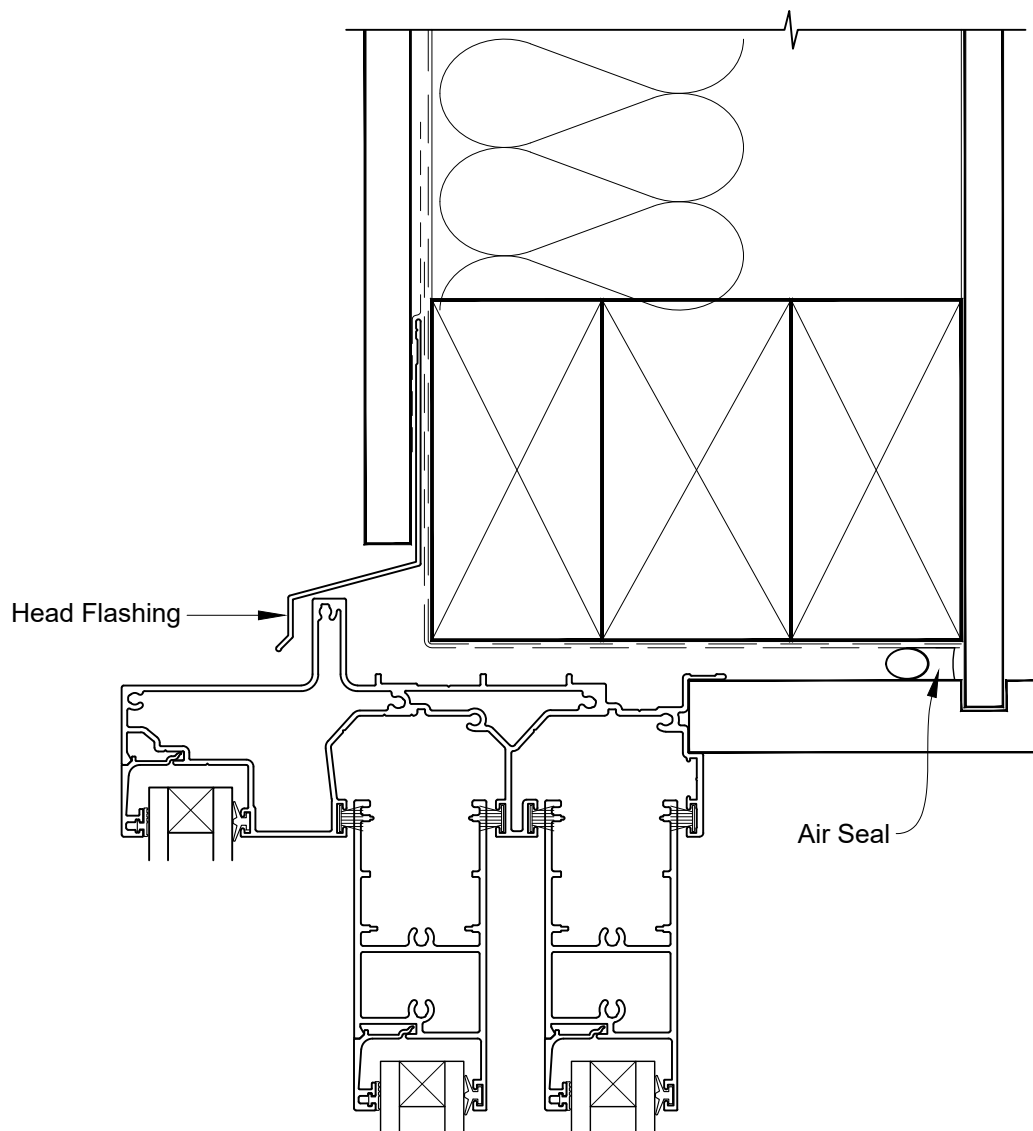

STEPPED MULTISLIDER DOOR FRAME OPTION

**INSTALLATION DETAIL - VANTAGE RESIDENTIAL
MULTISLIDER DOOR ON FLAT SHEET
DIRECT FIXED CLADDING**

Date: 01.04.19

Scale: 1:2

CAD Ref.: VRMDFS-DSH

STEPPED MULTISLIDER DOOR FRAME OPTION