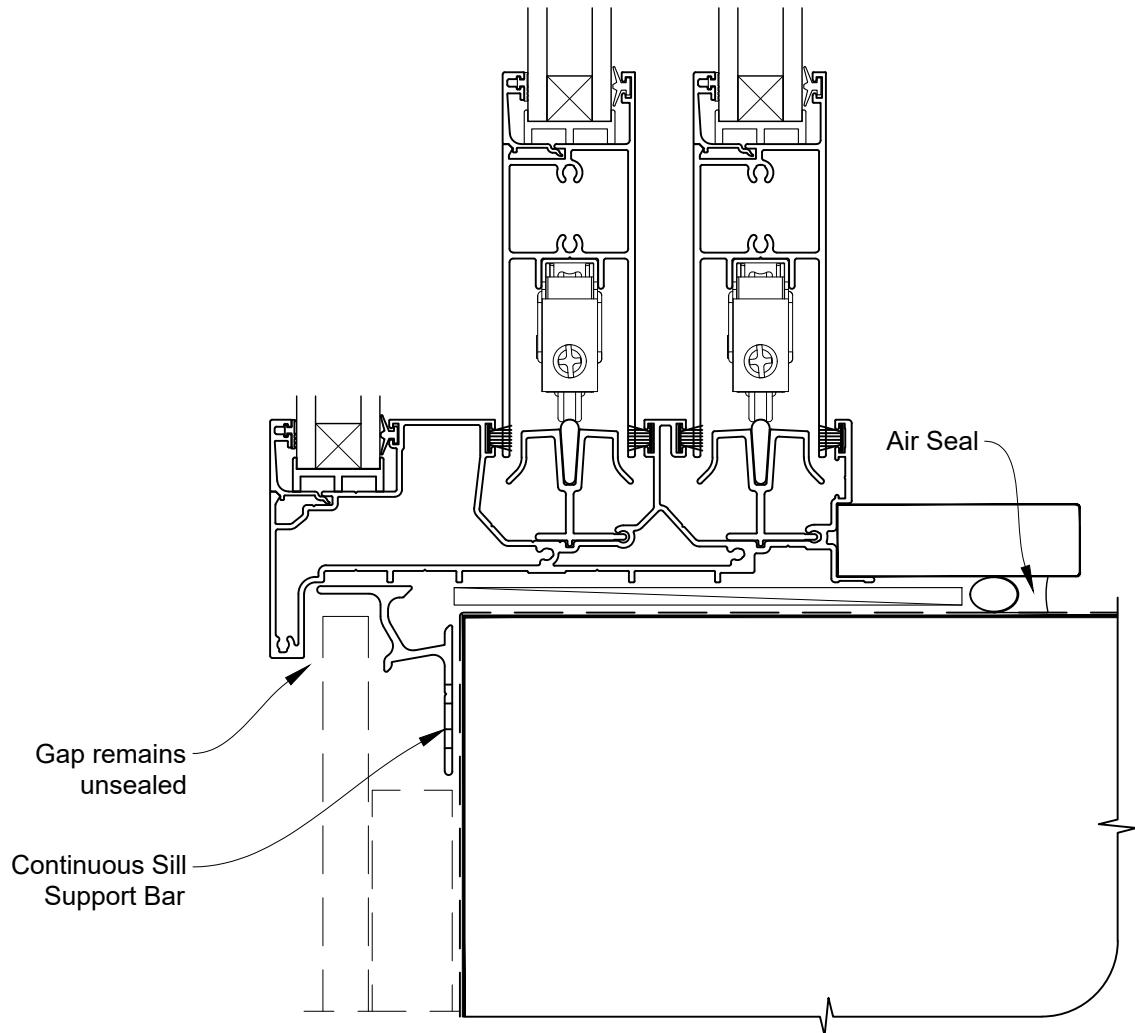

INSTALLATION DETAIL - VANTAGE RESIDENTIAL MULTISLIDER DOOR ON FLAT SHEET CAVITY CONSTRUCTION

Date: 01.04.19

Scale: 1:2

CAD Ref.: VRMDFS-CFS

FLAT MULTISLIDER DOOR FRAME OPTION