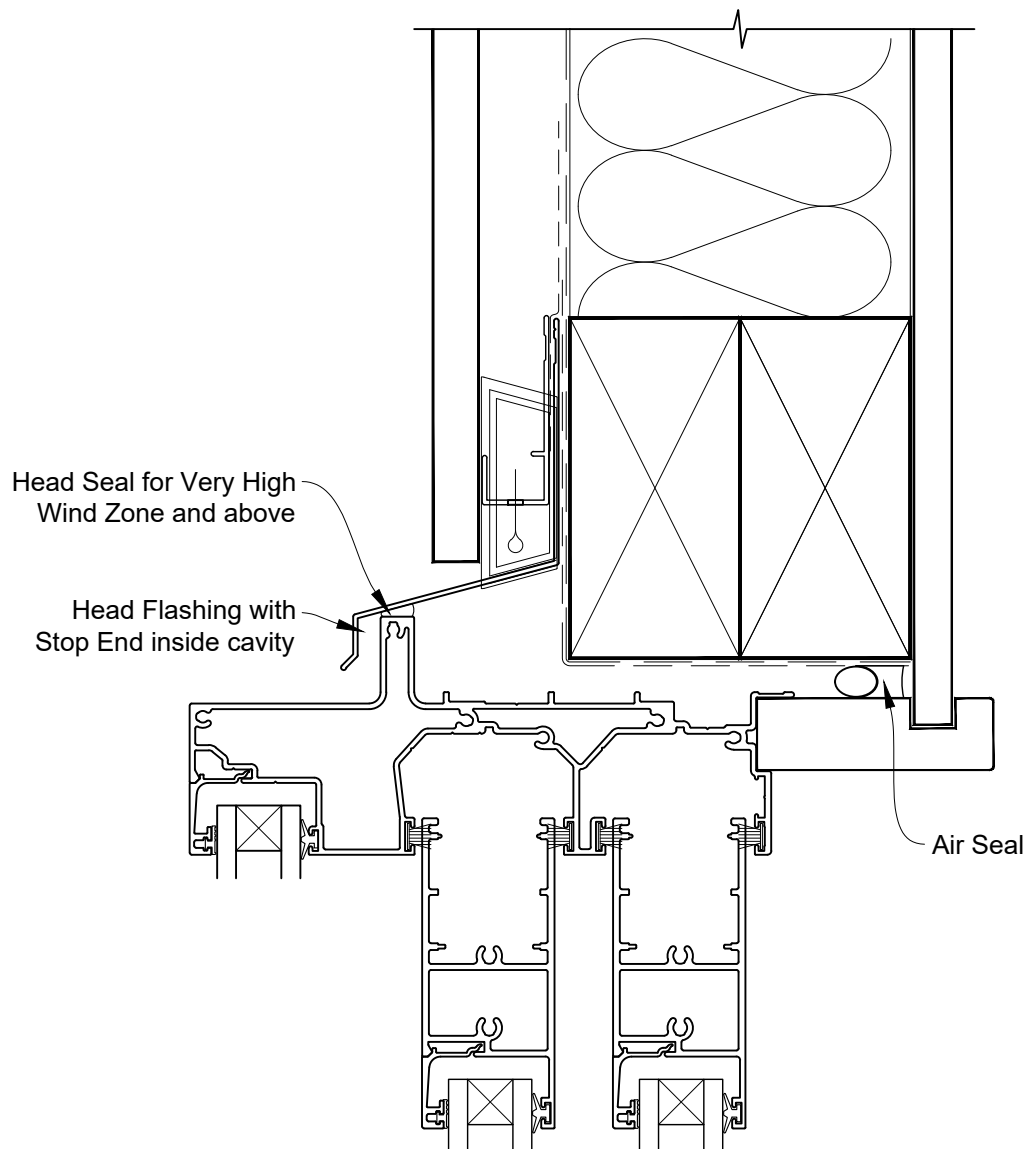

INSTALLATION DETAIL - VANTAGE RESIDENTIAL MULTISLIDER DOOR ON FLAT SHEET CAVITY CONSTRUCTION

Date: 01.04.19

Scale: 1:2

CAD Ref.: VRMDFS-CSH

STEPPED MULTISLIDER DOOR FRAME OPTION

INSTALLATION DETAIL - VANTAGE RESIDENTIAL MULTISLIDER DOOR ON FLAT SHEET CAVITY CONSTRUCTION