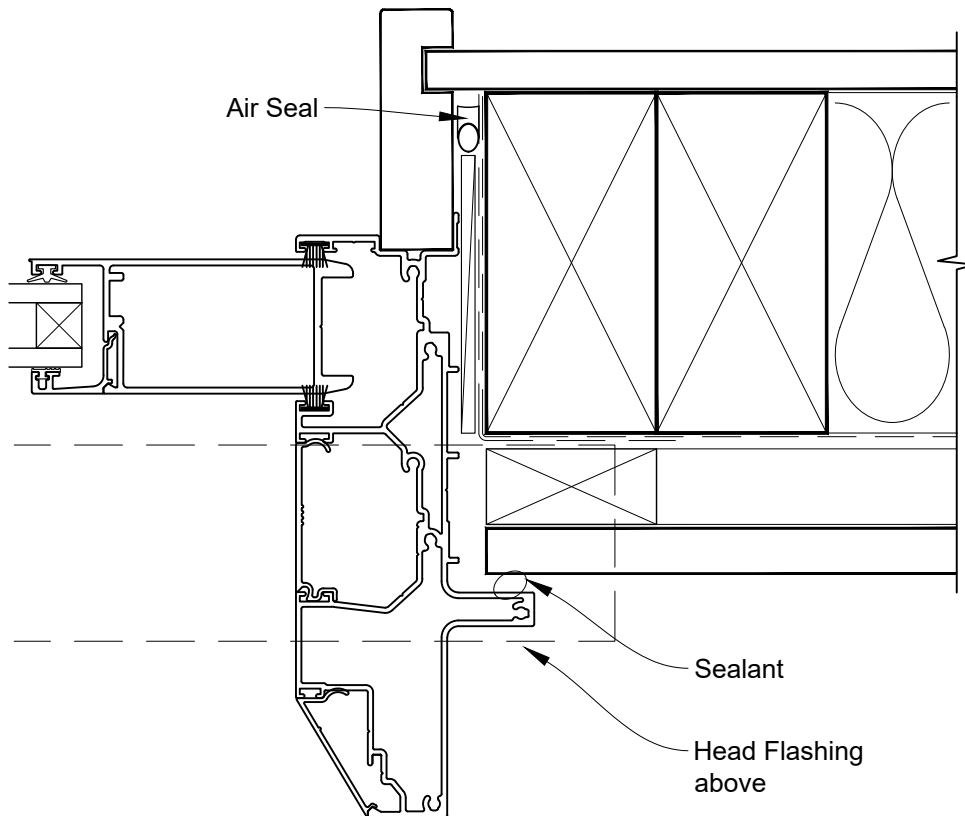

INSTALLATION DETAIL - VANTAGE RESIDENTIAL MULTISLIDER DOOR ON FLAT SHEET CAVITY CONSTRUCTION

Date: 01.04.19

Scale: 1:2

CAD Ref.: VRMDFS-CSH

STEPPED MULTISLIDER DOOR FRAME OPTION

INSTALLATION DETAIL - VANTAGE RESIDENTIAL MULTISLIDER DOOR ON FLAT SHEET CAVITY CONSTRUCTION

Date: 01.04.19

Scale: 1:2

CAD Ref.: VRMDFS-CSJ

STEPPED MULTISLIDER DOOR FRAME OPTION

INSTALLATION DETAIL - VANTAGE RESIDENTIAL MULTISLIDER DOOR ON FLAT SHEET CAVITY CONSTRUCTION

Date: 01.04.19

Scale: 1:2

CAD Ref.: VRMDFS-CSS