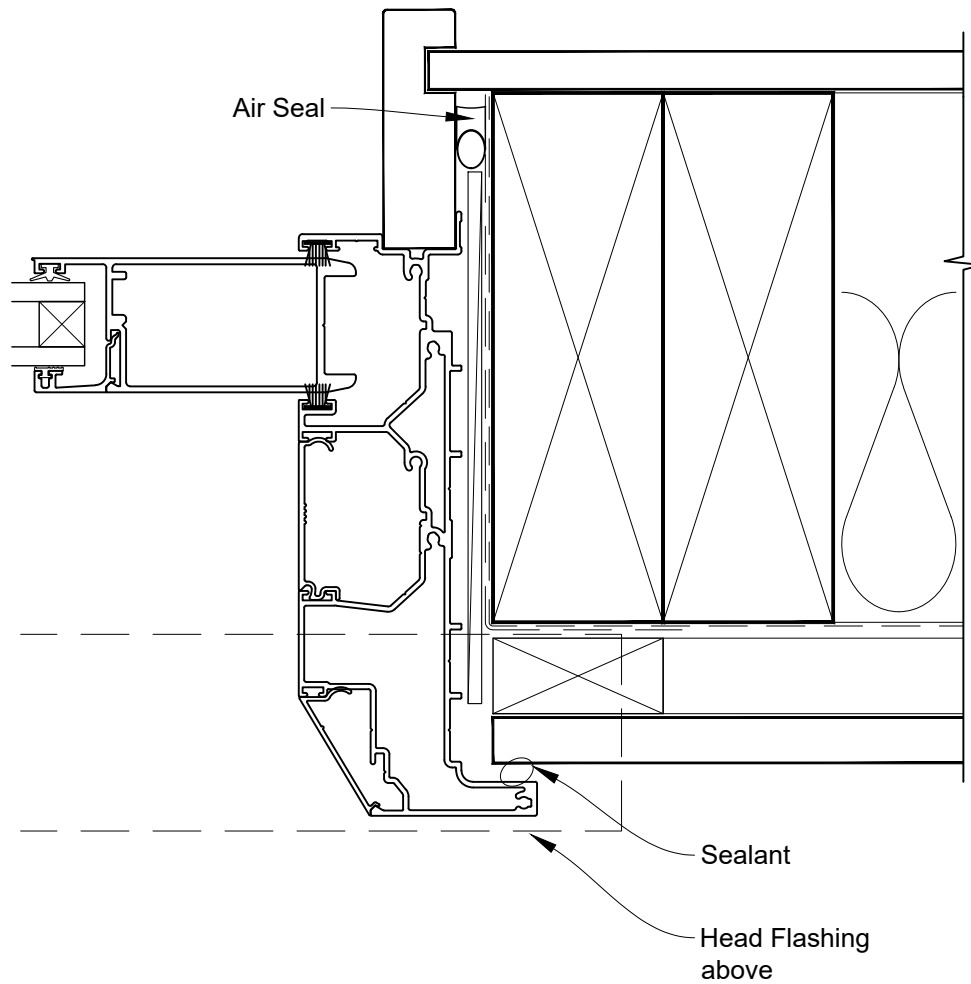

FLAT MULTISLIDER DOOR FRAME OPTION

INSTALLATION DETAIL - VANTAGE RESIDENTIAL MULTISLIDER DOOR ON FLAT SHEET CAVITY CONSTRUCTION

Date: 01.04.19

Scale: 1:2

CAD Ref.: VRMDFS-CFJ

FLAT MULTISLIDER DOOR FRAME OPTION