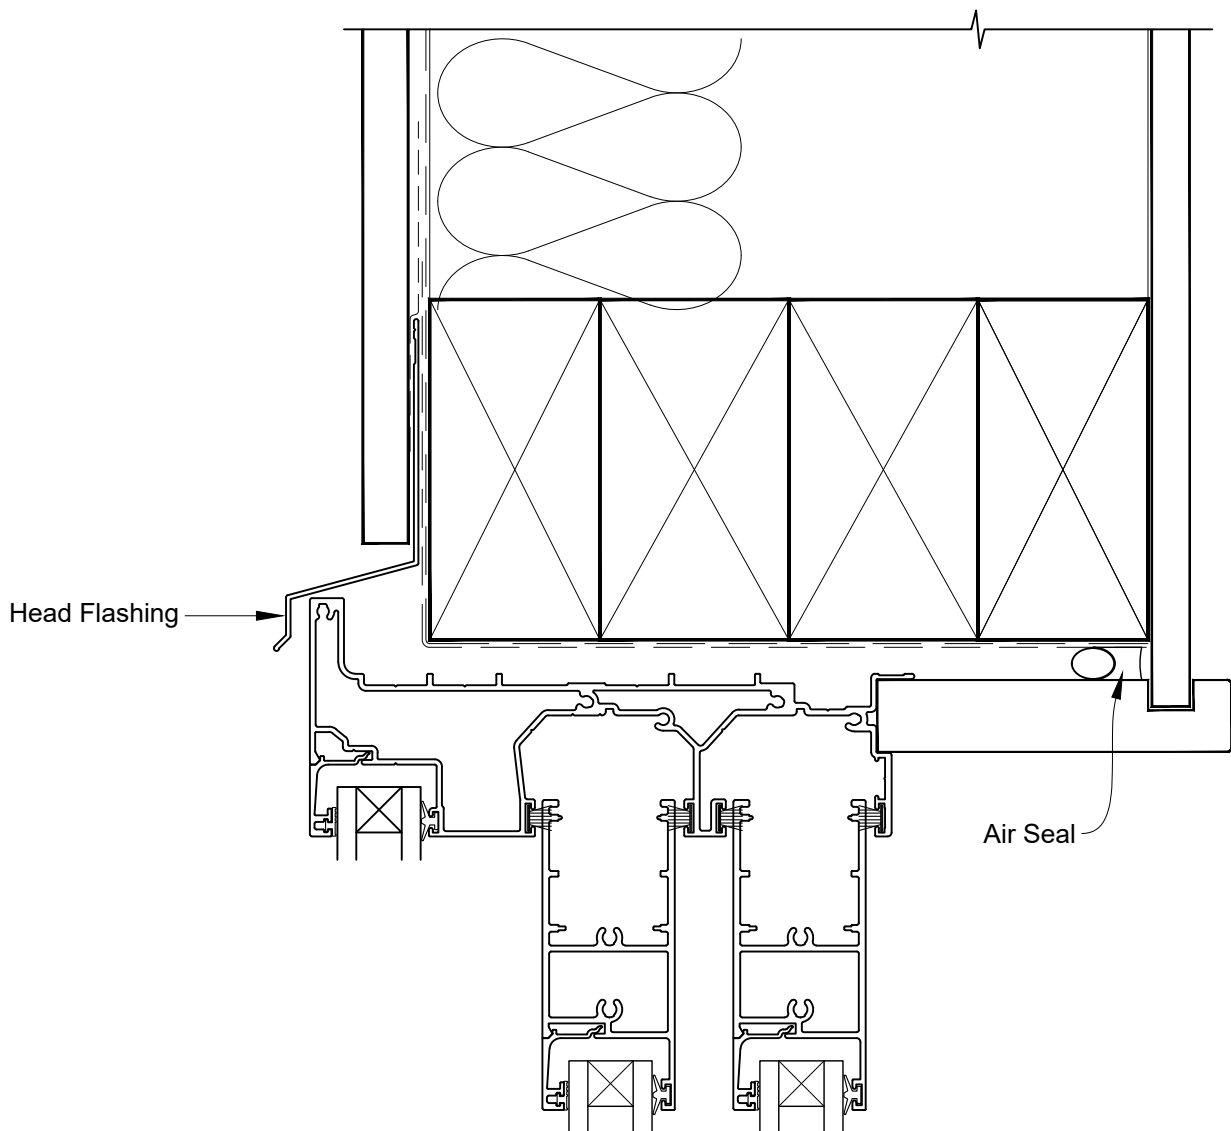

**INSTALLATION DETAIL - VANTAGE RESIDENTIAL
MULTISLIDER DOOR ON FLAT SHEET
DIRECT FIXED CLADDING**

Date: 01.04.19

Scale: 1:2

CAD Ref.: VRMDFS-DFH

FLAT MULTISLIDER DOOR FRAME OPTION