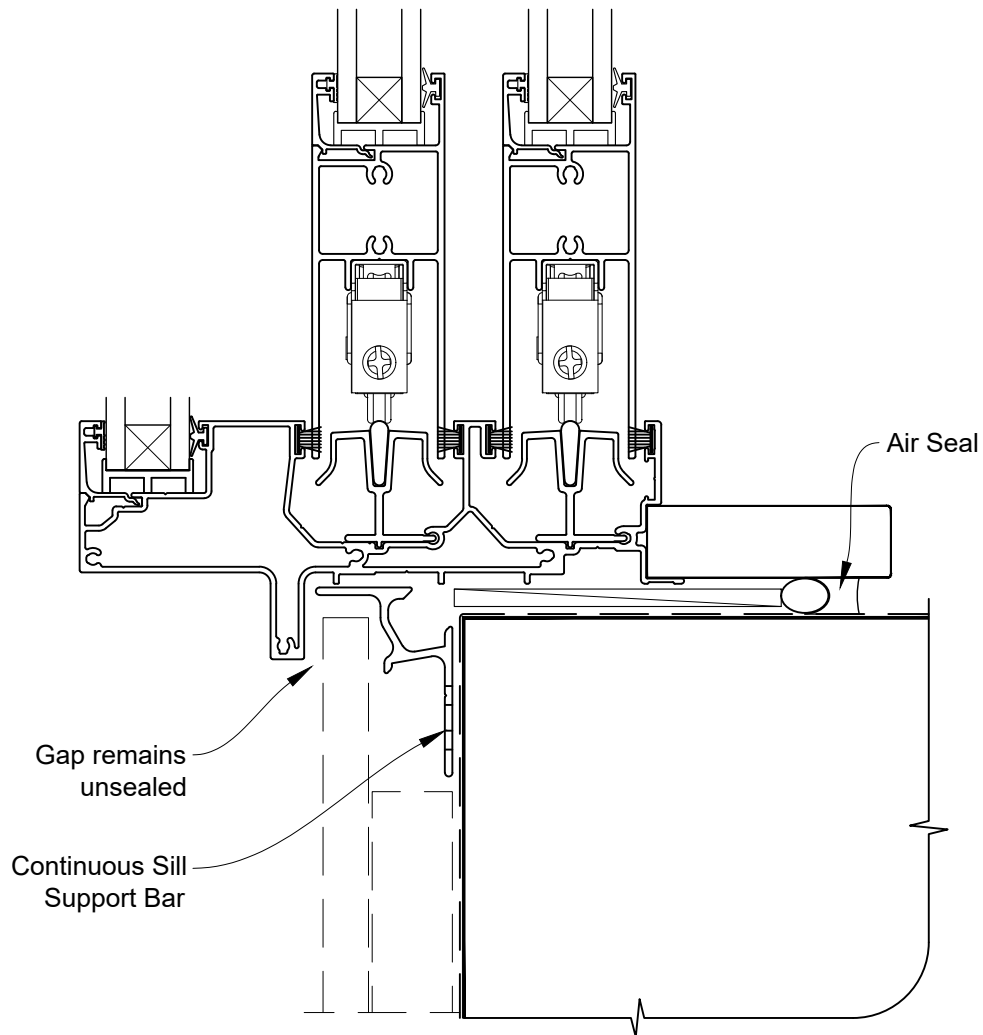

INSTALLATION DETAIL - VANTAGE RESIDENTIAL MULTISLIDER DOOR ON FLAT SHEET CAVITY CONSTRUCTION

Date: 01.04.19

Scale: 1:2

CAD Ref.: VRMDFS-CSS

STEPPED MULTISLIDER DOOR FRAME OPTION