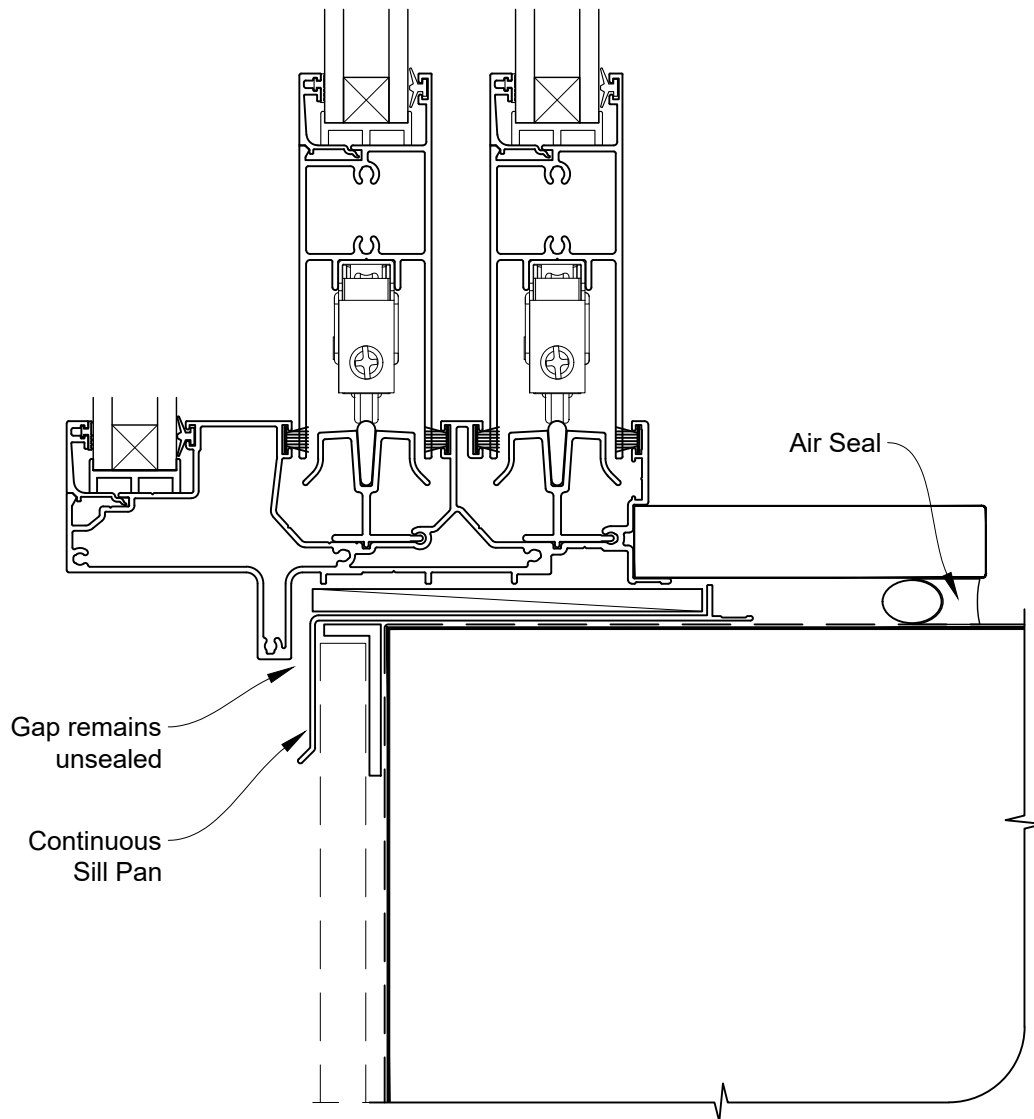

**INSTALLATION DETAIL - VANTAGE RESIDENTIAL
MULTISLIDER DOOR ON FLAT SHEET
DIRECT FIXED CLADDING**

Date: 01.04.19

Scale: 1:2

CAD Ref.: VRMDFS-DSS

STEPPED MULTISLIDER DOOR FRAME OPTION