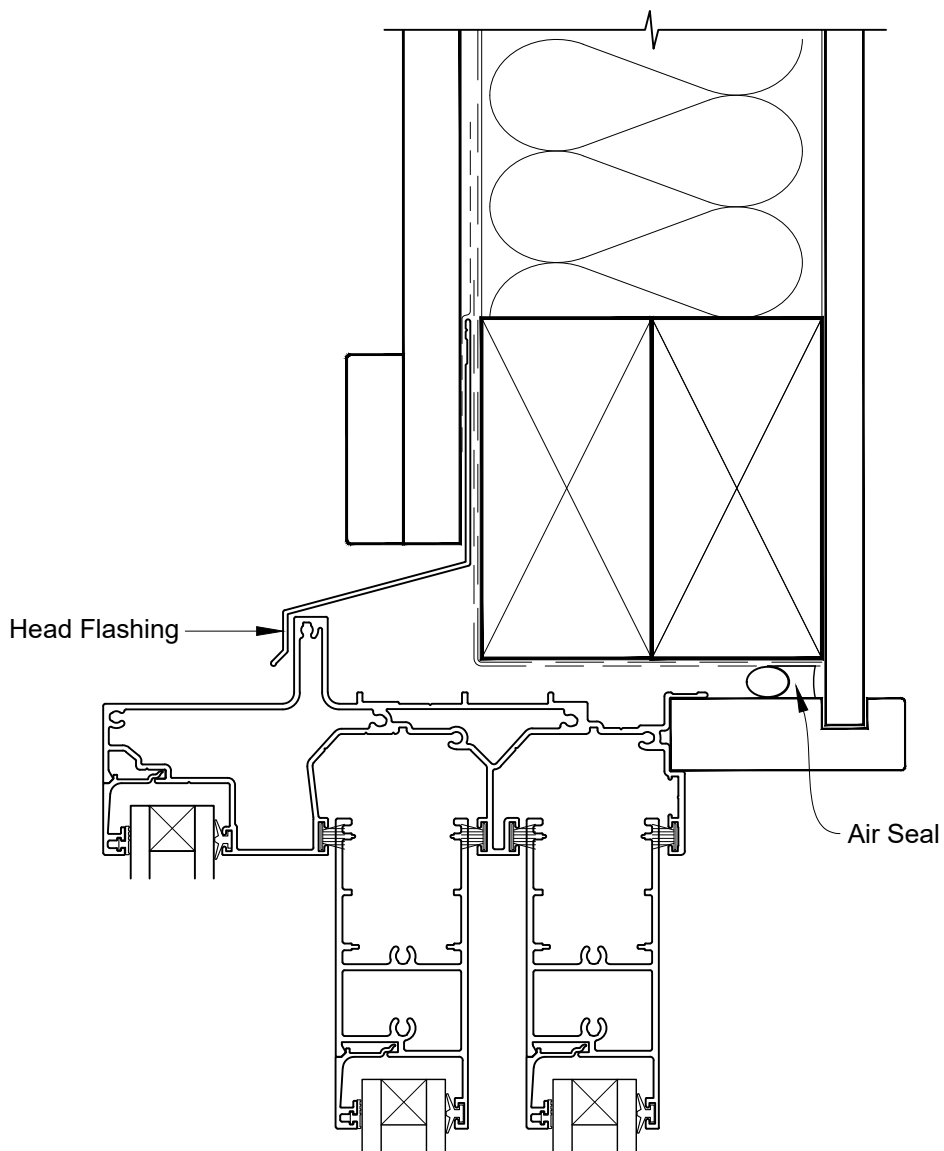

CAD Ref.: VRMDBB-CSS

STEPPED MULTISLIDER DOOR FRAME OPTION

INSTALLATION DETAIL - VANTAGE RESIDENTIAL MULTISLIDER DOOR ON BOARD & BATTEN DIRECT FIXED CLADDING

Date: 01.04.19

Scale: 1:2

CAD Ref.: VRMDBB-DSH

STEPPED MULTISLIDER DOOR FRAME OPTION

INSTALLATION DETAIL - VANTAGE RESIDENTIAL MULTISLIDER DOOR ON BOARD & BATTEN DIRECT FIXED CLADDING

Date: 01.04.19

Scale: 1:2

CAD Ref.: VRMDBB-DSJ

STEPPED MULTISLIDER DOOR FRAME OPTION

INSTALLATION DETAIL - VANTAGE RESIDENTIAL MULTISLIDER DOOR ON BOARD & BATTEN DIRECT FIXED CLADDING