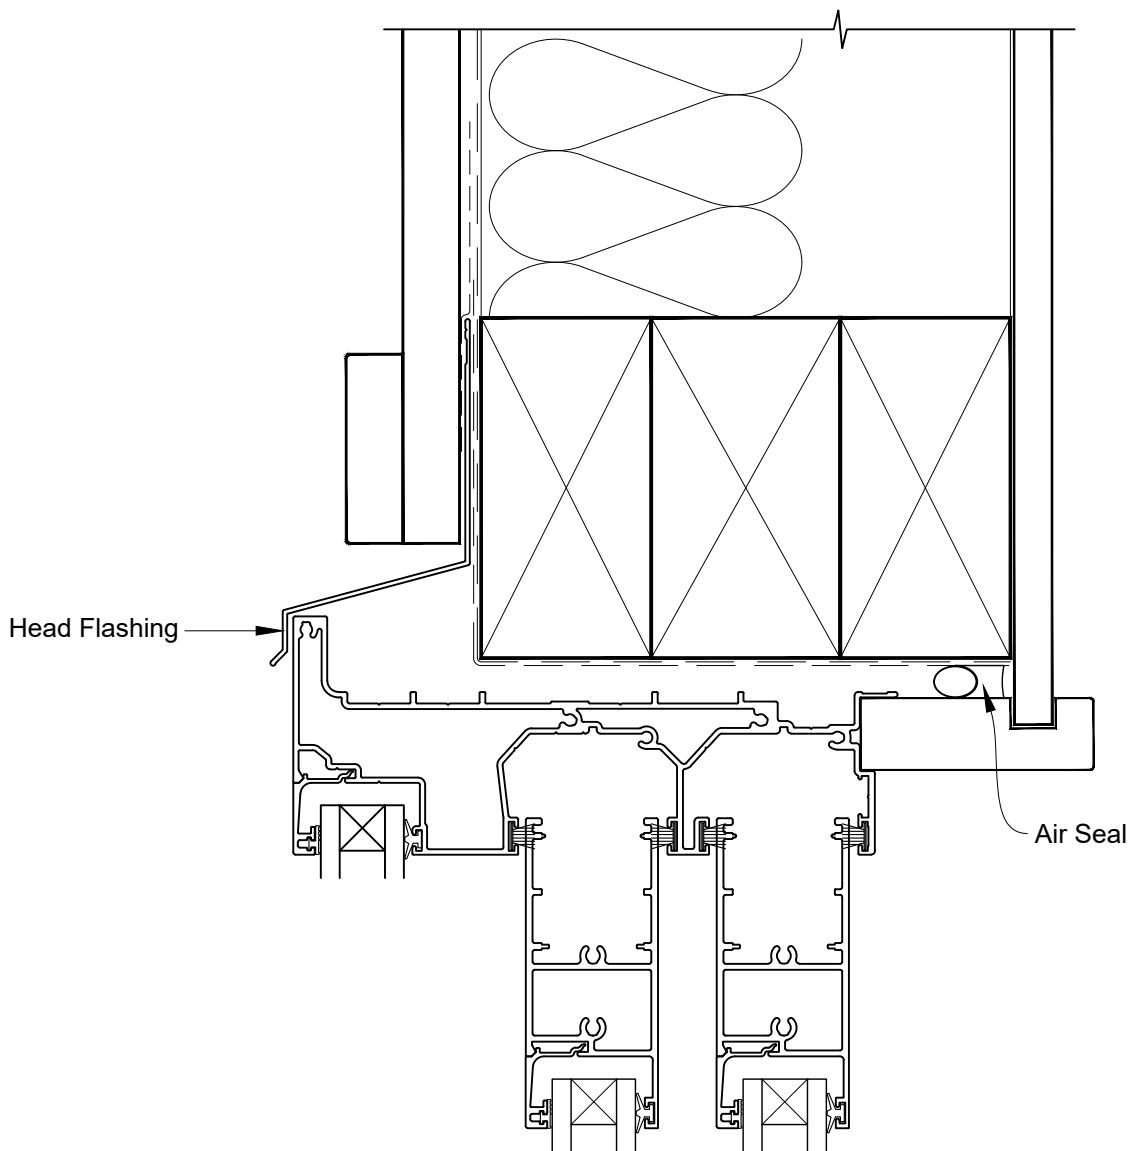

INSTALLATION DETAIL - VANTAGE RESIDENTIAL MULTISLIDER DOOR ON BOARD & BATTEN DIRECT FIXED CLADDING

Date: 01.04.19

Scale: 1:2

CAD Ref.: VRMDBB-DFH

FLAT MULTISLIDER DOOR FRAME OPTION