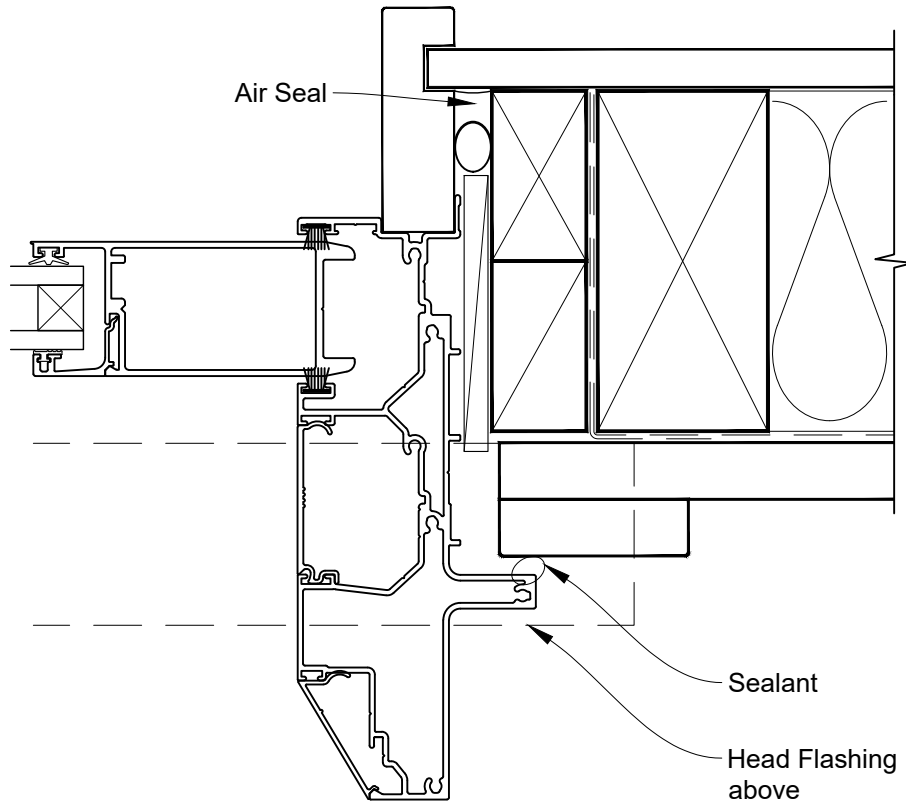

CAD Ref.: VRMDBB-CSS

STEPPED MULTISLIDER DOOR FRAME OPTION

INSTALLATION DETAIL - VANTAGE RESIDENTIAL MULTISLIDER DOOR ON BOARD & BATTEN DIRECT FIXED CLADDING

Date: 01.04.19

Scale: 1:2

CAD Ref.: VRMDBB-DSH

STEPPED MULTISLIDER DOOR FRAME OPTION

INSTALLATION DETAIL - VANTAGE RESIDENTIAL MULTISLIDER DOOR ON BOARD & BATTEN DIRECT FIXED CLADDING

Date: 01.04.19

Scale: 1:2

CAD Ref.: VRMDBB-DSJ

STEPPED MULTISLIDER DOOR FRAME OPTION

INSTALLATION DETAIL - VANTAGE RESIDENTIAL MULTISLIDER DOOR ON BOARD & BATTEN DIRECT FIXED CLADDING