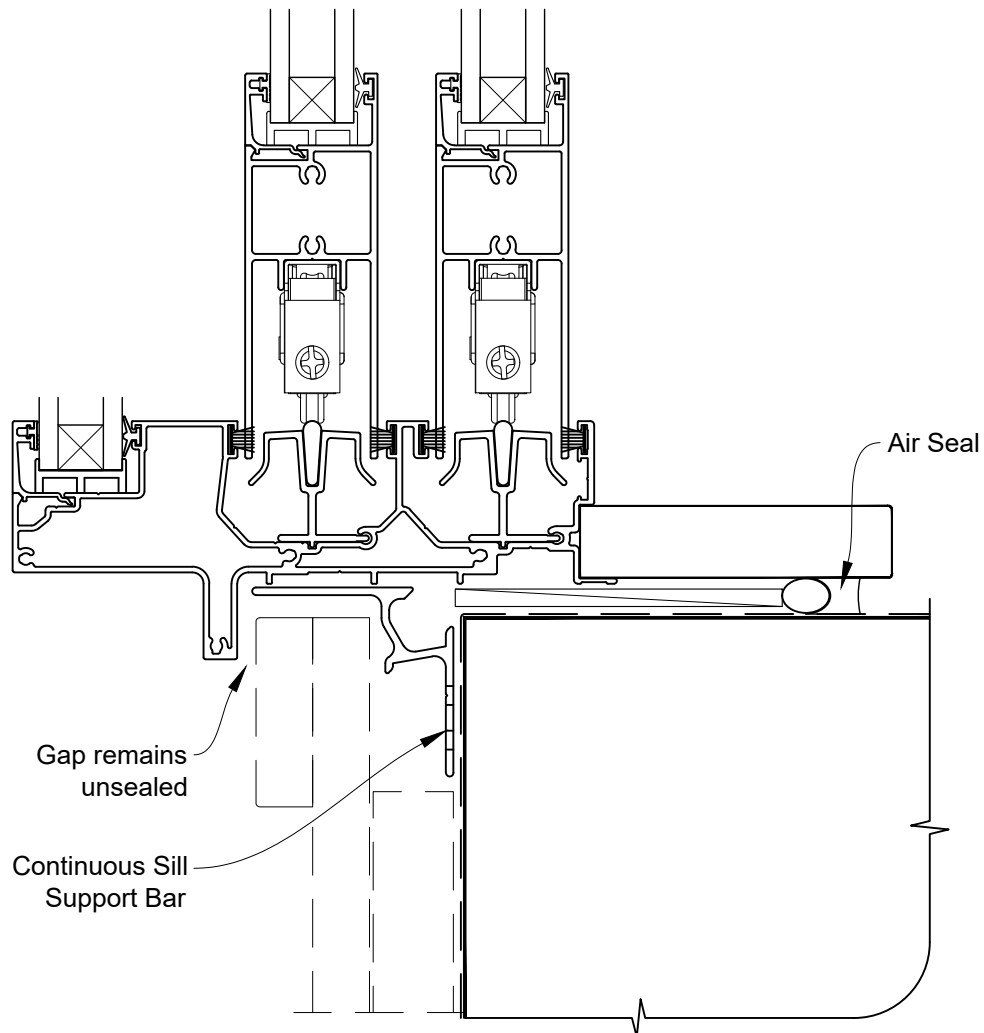

INSTALLATION DETAIL - VANTAGE RESIDENTIAL MULTISLIDER DOOR ON BOARD & BATTEN CAVITY CONSTRUCTION

Date: 01.04.19

Scale: 1:2

CAD Ref.: VRMDBB-CSS

STEPPED MULTISLIDER DOOR FRAME OPTION