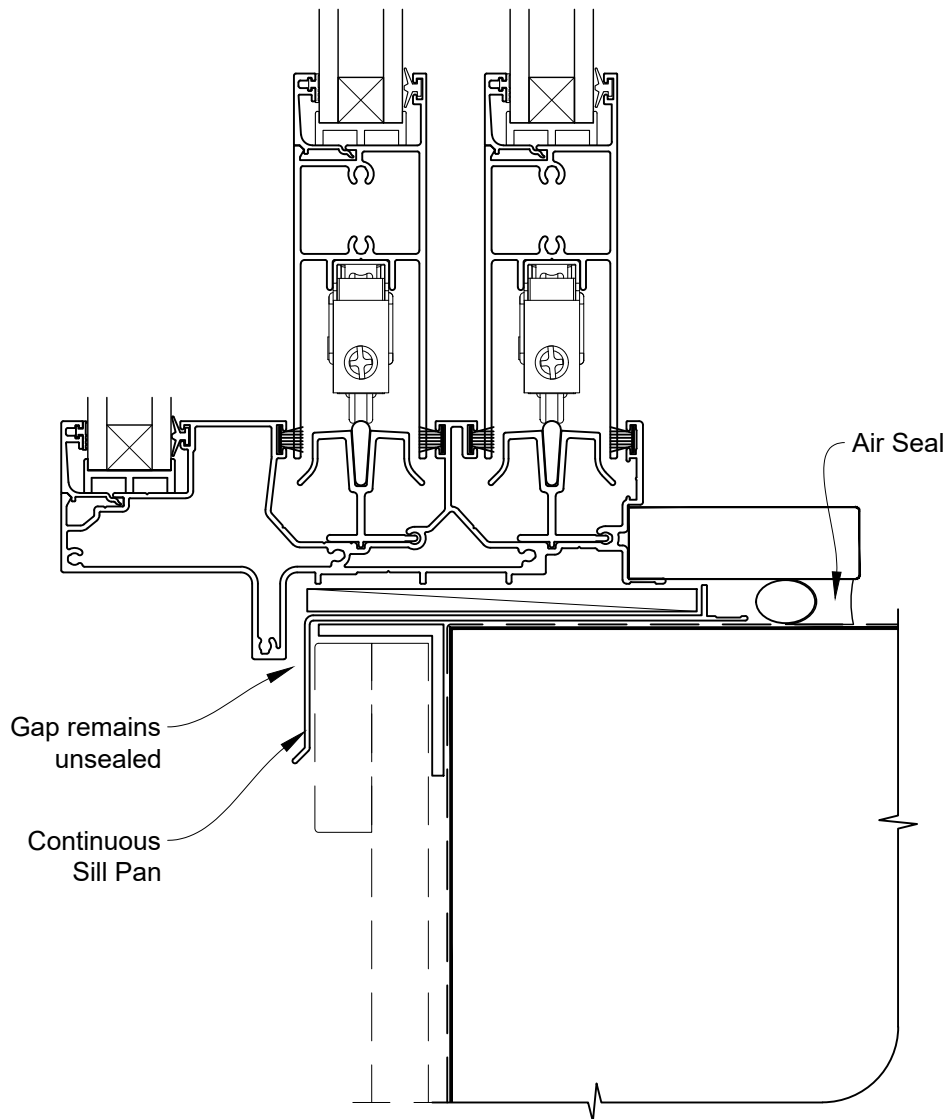

INSTALLATION DETAIL - VANTAGE RESIDENTIAL MULTISLIDER DOOR ON BOARD & BATTEN DIRECT FIXED CLADDING

Date: 01.04.19

Scale: 1:2

CAD Ref.: VRMDBB-DSS

STEPPED MULTISLIDER DOOR FRAME OPTION