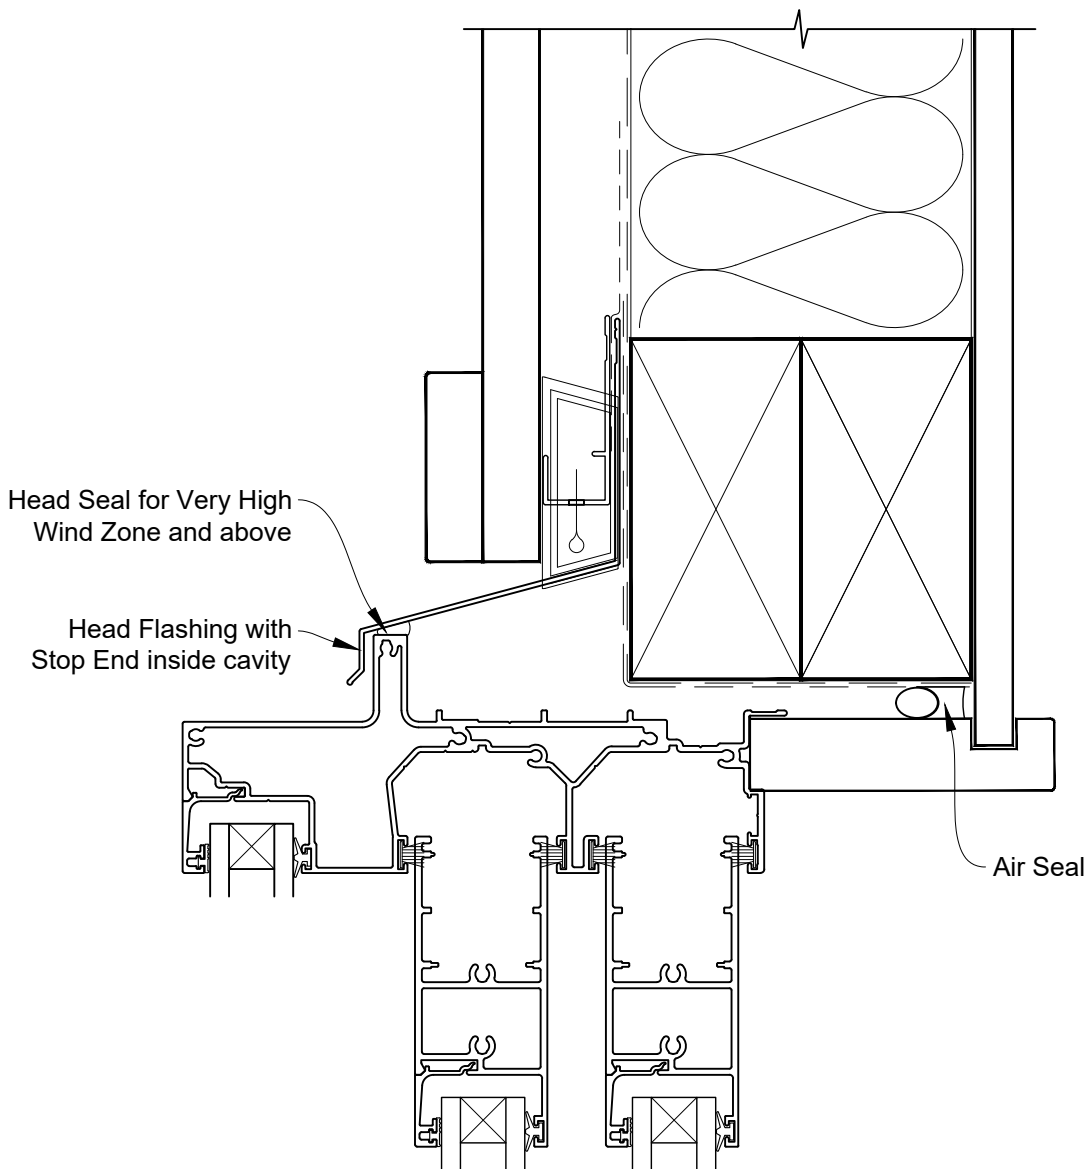

INSTALLATION DETAIL - VANTAGE RESIDENTIAL MULTISLIDER DOOR ON BOARD & BATTEN CAVITY CONSTRUCTION

Date: 01.04.19

Scale: 1:2

CAD Ref.: VRMDBB-CSH

STEPPED MULTISLIDER DOOR FRAME OPTION

INSTALLATION DETAIL - VANTAGE RESIDENTIAL MULTISLIDER DOOR ON BOARD & BATTEN CAVITY CONSTRUCTION

Date: 01.04.19

Scale: 1:2

CAD Ref.: VRMDBB-CSJ

STEPPED MULTISLIDER DOOR FRAME OPTION

INSTALLATION DETAIL - VANTAGE RESIDENTIAL MULTISLIDER DOOR ON BOARD & BATTEN CAVITY CONSTRUCTION

Date: 01.04.19

Scale: 1:2