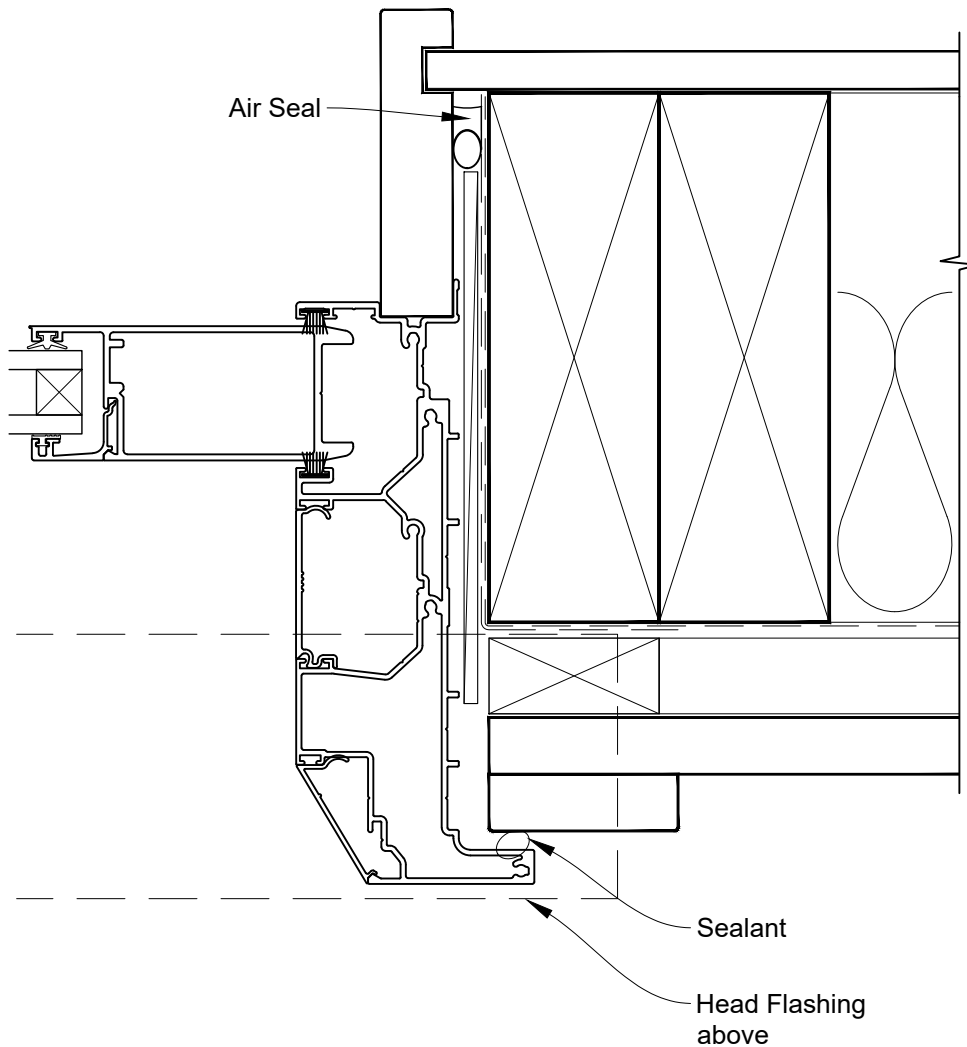

CAD Ref.: VRMDBB-CFH

FLAT MULTISLIDER DOOR FRAME OPTION

INSTALLATION DETAIL - VANTAGE RESIDENTIAL MULTISLIDER DOOR ON BOARD & BATTEN CAVITY CONSTRUCTION

Date: 01.04.19

Scale: 1:2

CAD Ref.: VRMDBB-CFJ

FLAT MULTISLIDER DOOR FRAME OPTION