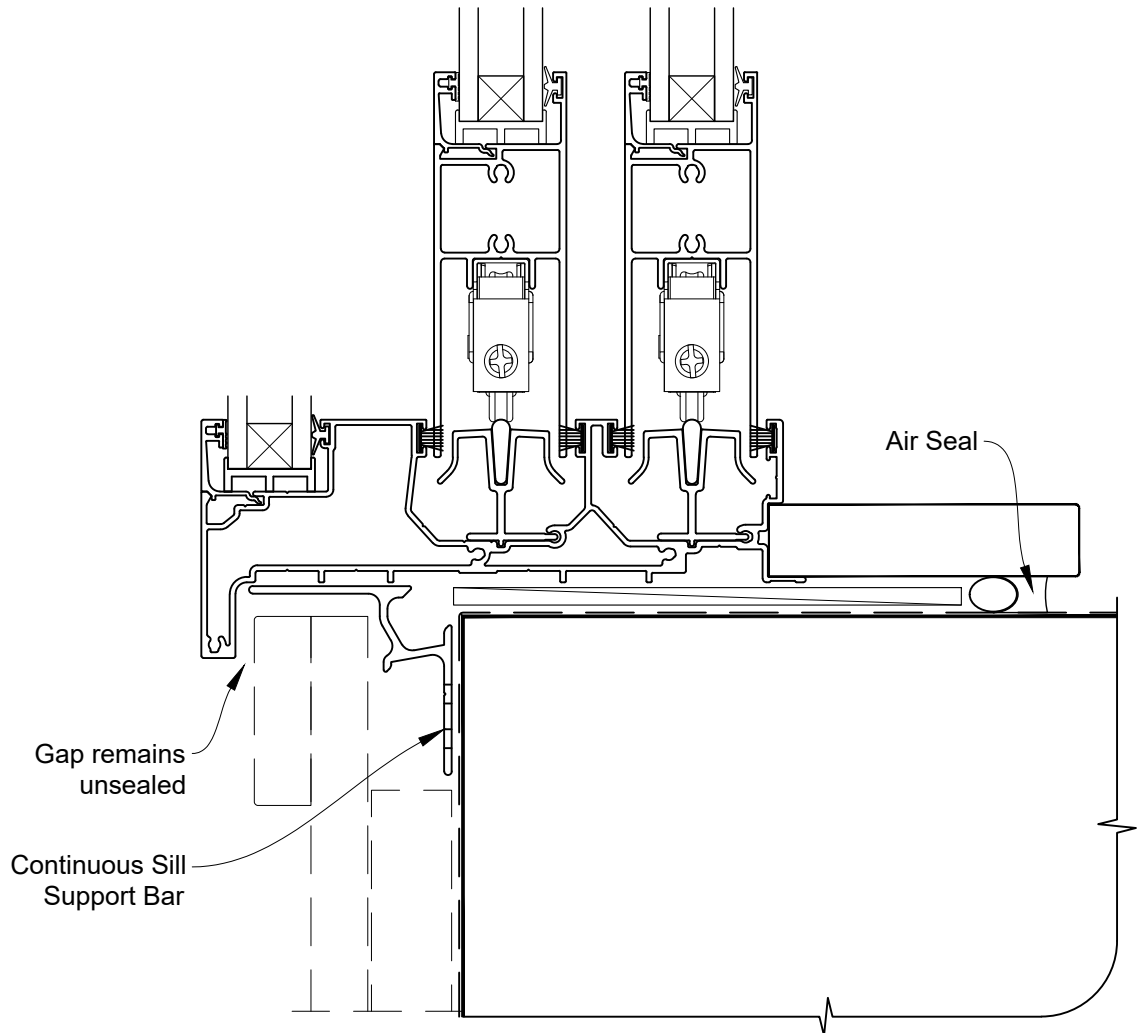

INSTALLATION DETAIL - VANTAGE RESIDENTIAL MULTISLIDER DOOR ON BOARD & BATTEN CAVITY CONSTRUCTION

Date: 01.04.19

Scale: 1:2

CAD Ref.: VRMDBB-CFS

FLAT MULTISLIDER DOOR FRAME OPTION