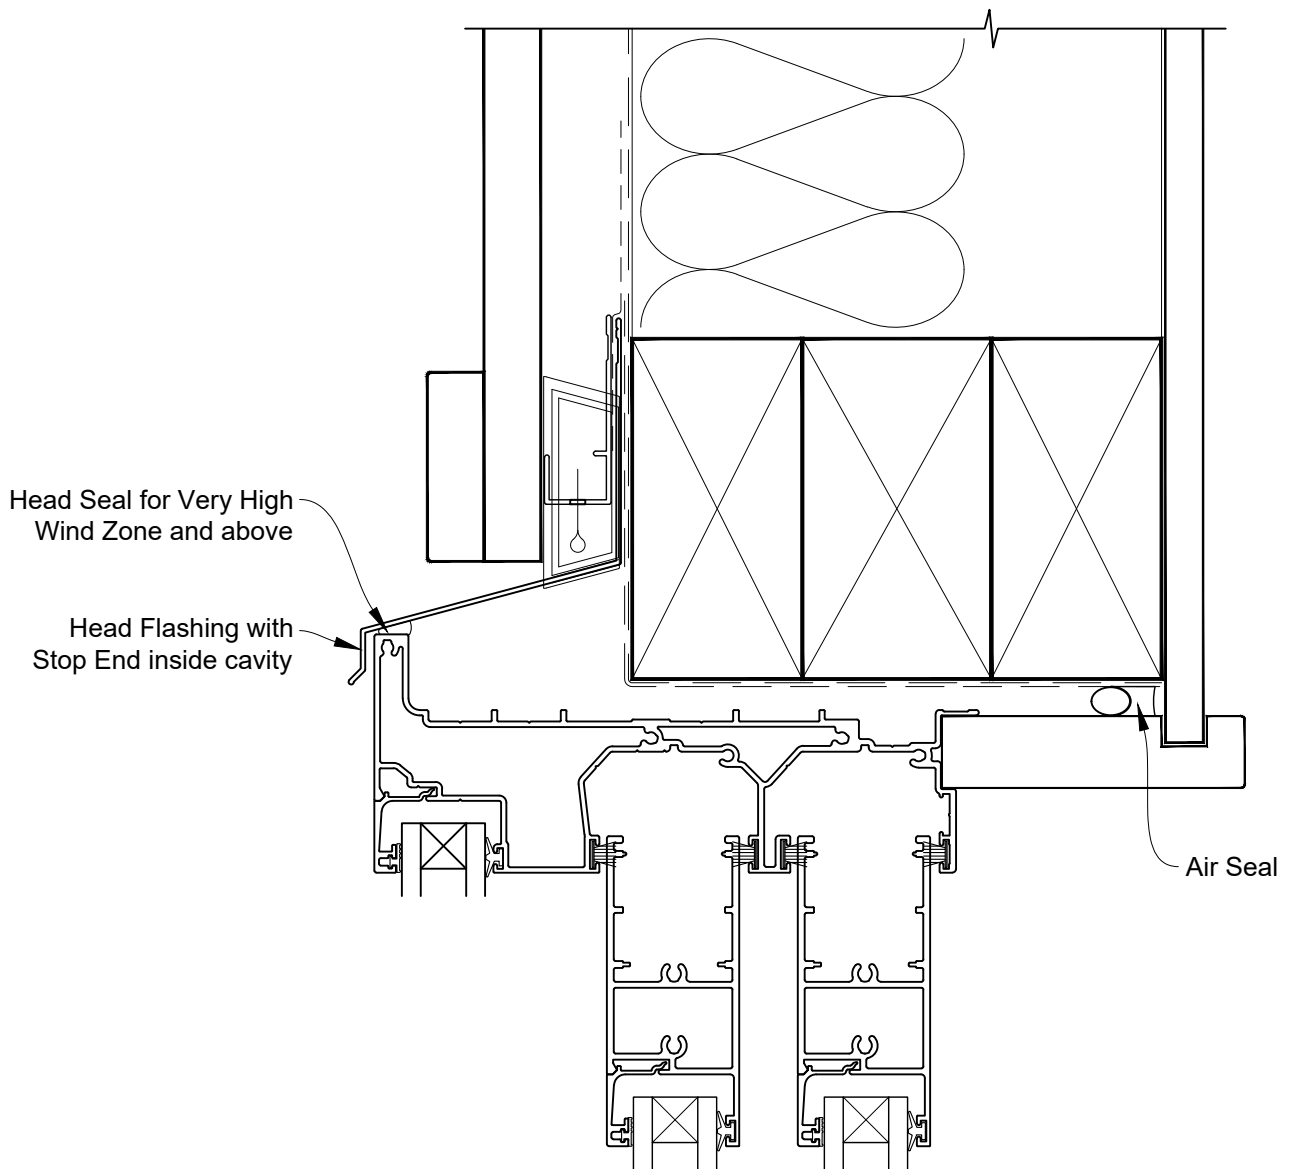

INSTALLATION DETAIL - VANTAGE RESIDENTIAL MULTISLIDER DOOR ON BOARD & BATTEN CAVITY CONSTRUCTION

Date: 01.04.19

Scale: 1:2

CAD Ref.: VRMDBB-CFH

FLAT MULTISLIDER DOOR FRAME OPTION