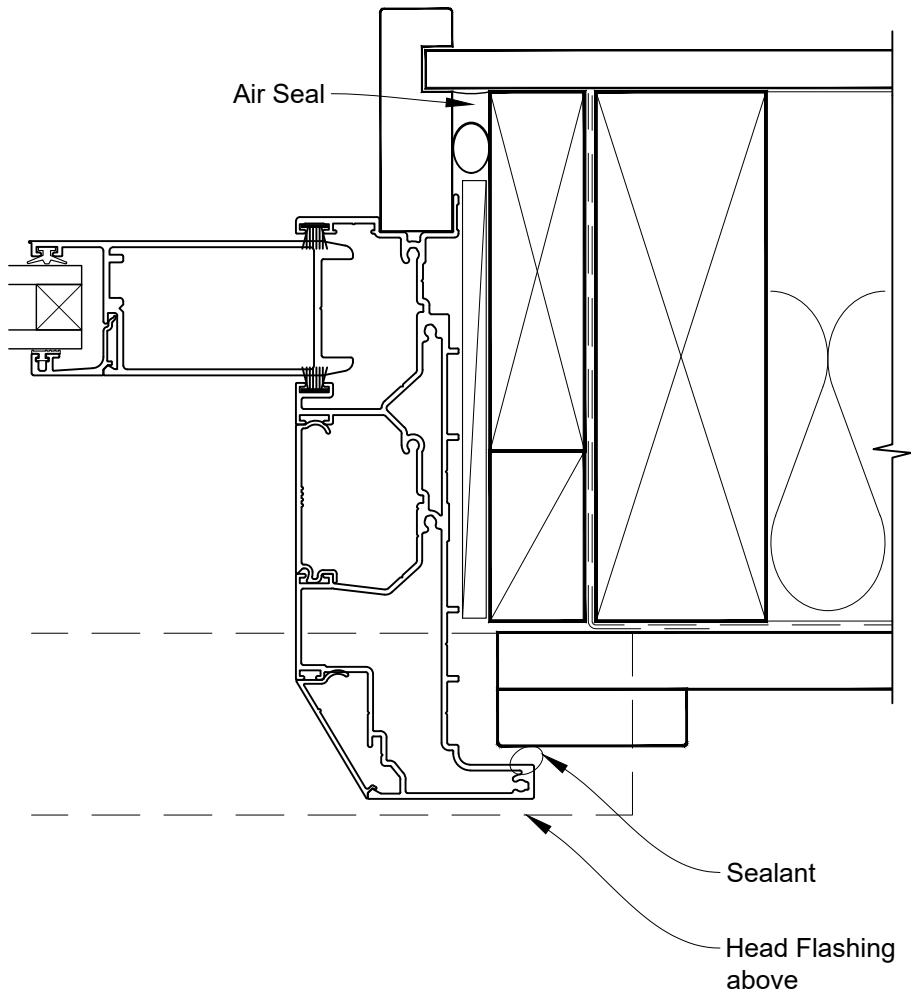

**INSTALLATION DETAIL - VANTAGE RESIDENTIAL
MULTISLIDER DOOR ON BOARD & BATTEN
DIRECT FIXED CLADDING**

Date: 01.04.19

Scale: 1:2

CAD Ref.: VRMDBB-DFJ

FLAT MULTISLIDER DOOR FRAME OPTION