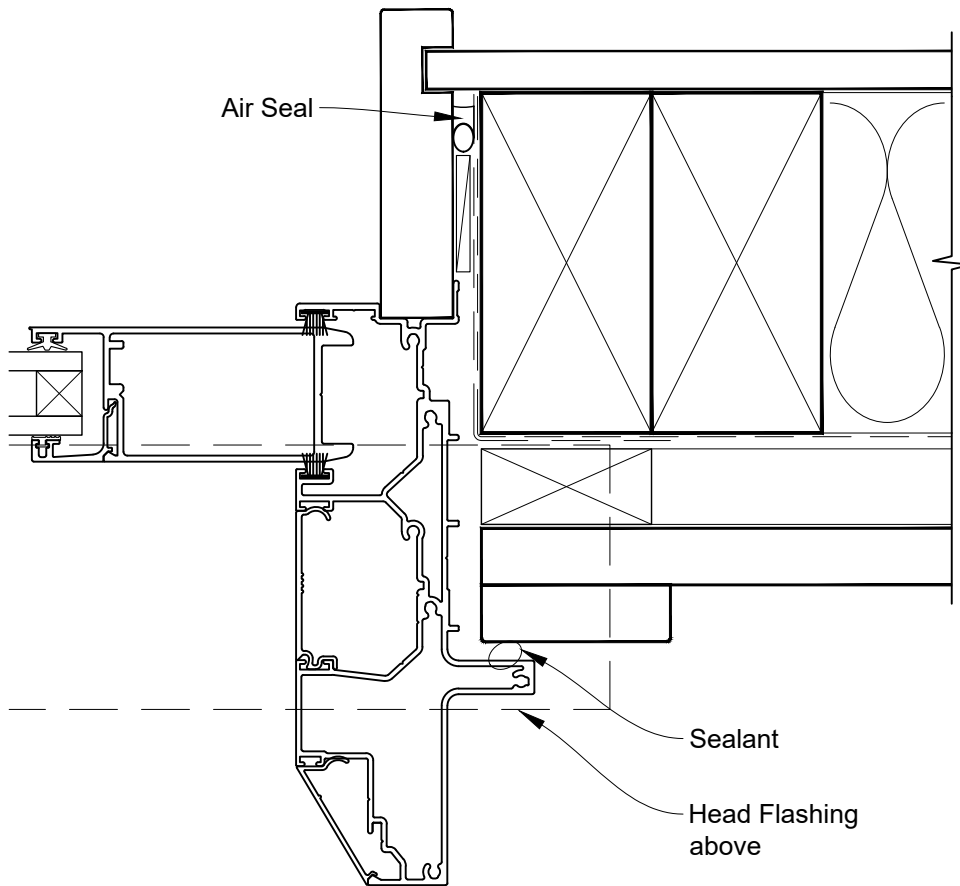

INSTALLATION DETAIL - VANTAGE RESIDENTIAL MULTISLIDER DOOR ON BOARD & BATTEN CAVITY CONSTRUCTION

Date: 01.04.19

Scale: 1:2

CAD Ref.: VRMDBB-CSH

STEPPED MULTISLIDER DOOR FRAME OPTION

INSTALLATION DETAIL - VANTAGE RESIDENTIAL MULTISLIDER DOOR ON BOARD & BATTEN CAVITY CONSTRUCTION

Date: 01.04.19

Scale: 1:2

CAD Ref.: VRMDBB-CSJ

STEPPED MULTISLIDER DOOR FRAME OPTION

INSTALLATION DETAIL - VANTAGE RESIDENTIAL MULTISLIDER DOOR ON BOARD & BATTEN CAVITY CONSTRUCTION

Date: 01.04.19

Scale: 1:2