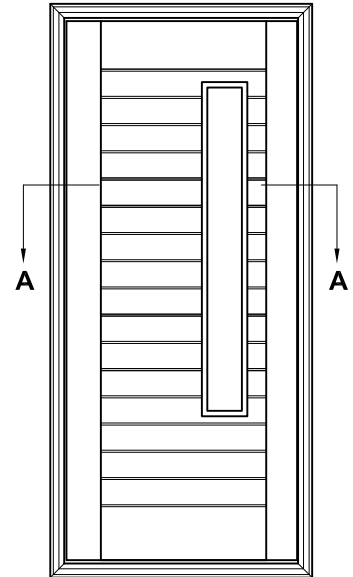

LATITUDE SERIES ENTRANCE DOOR
SOLID CORE DOOR
CROSS SECTION

CAD REF. VLD02-0

DATE
01.04.19

SCALE
1:2

05400

92880
Stile

Contemporary
Style

SECTION A-A