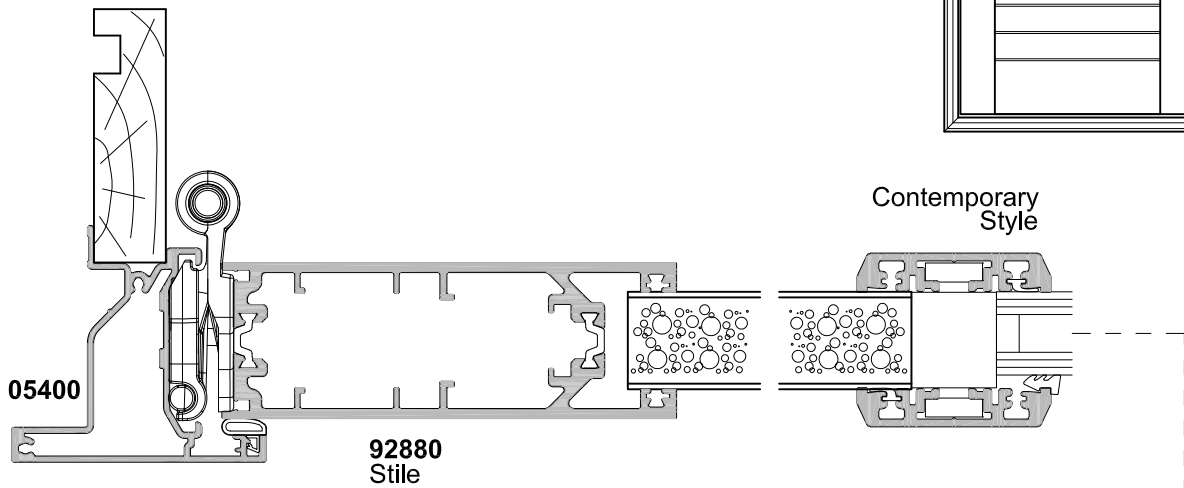

LATITUDE SERIES ENTRANCE DOOR
SOLID CORE DOOR
CROSS SECTION

CAD REF. VLD02-0

DATE
01.04.19

SCALE
1:2

05400

92880
Stile

Contemporary
Style

SECTION A-A

Classic
Style

05400

92880