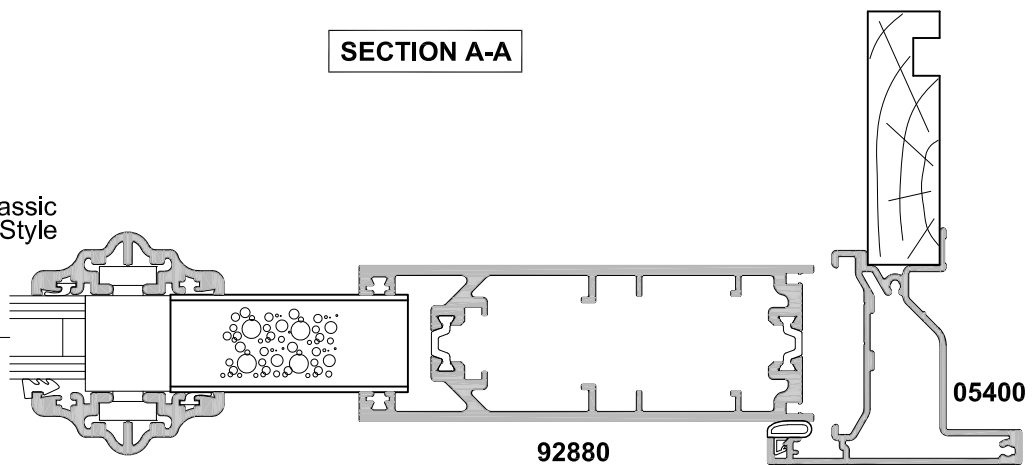

LATITUDE SERIES ENTRANCE DOOR
SOLID CORE DOOR
CROSS SECTION

CAD REF. VLD02-0

DATE
01.04.19

SCALE
1:2

05400

92880
Stile

Contemporary
Style

SECTION A-A

Classic
Style

05400

92880