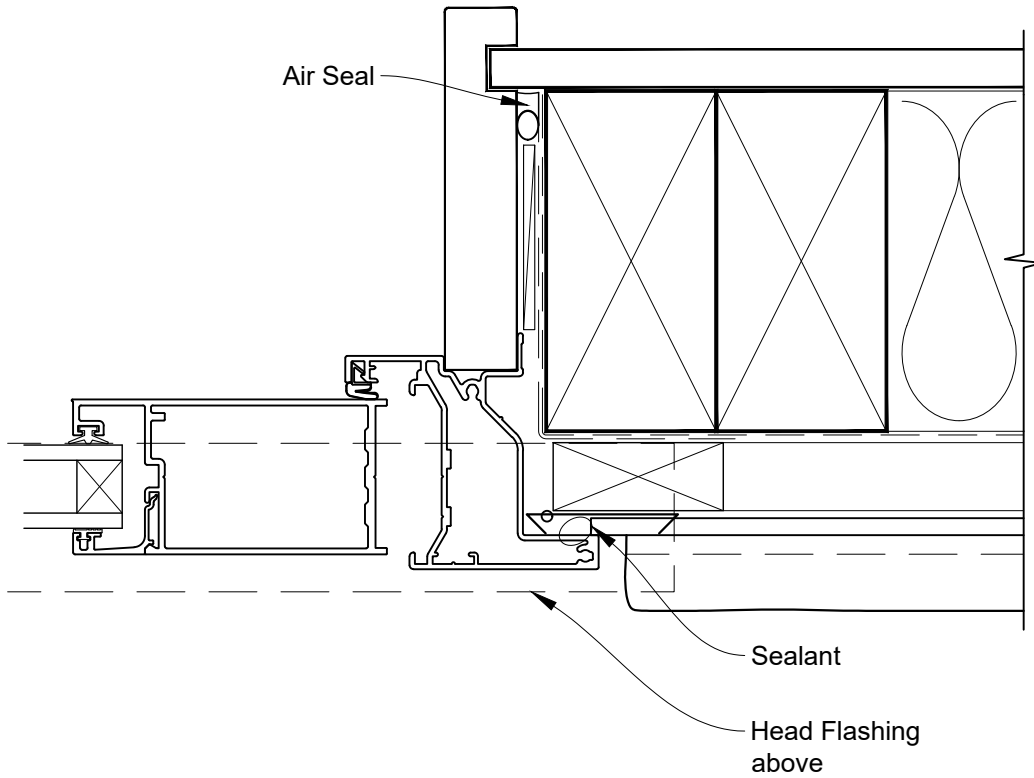

# INSTALLATION DETAIL - VANTAGE RESIDENTIAL HINGED DOOR OPEN OUT ON STUCCO CAVITY CONSTRUCTION

Date: 01.04.19

Scale: 1:2

CAD Ref.: VRHOST-CH

**INSTALLATION DETAIL - VANTAGE RESIDENTIAL  
HINGED DOOR OPEN OUT ON STUCCO  
CAVITY CONSTRUCTION**

Date: 01.04.19

Scale: 1:2

CAD Ref.: VRHOST-CJ