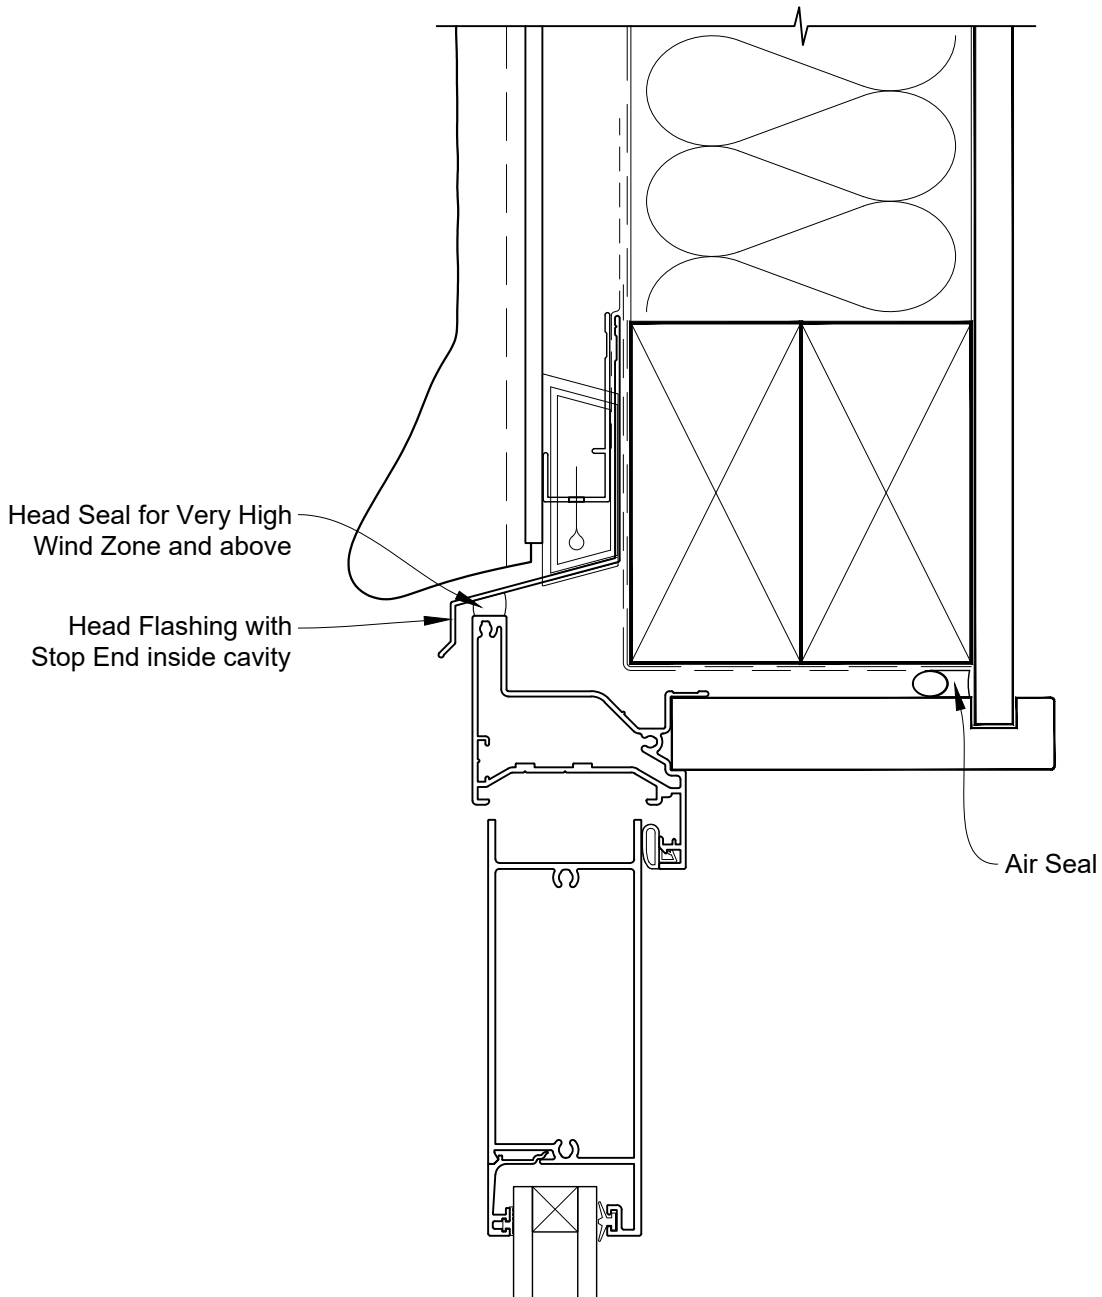

# INSTALLATION DETAIL - VANTAGE RESIDENTIAL HINGED DOOR OPEN OUT ON STUCCO CAVITY CONSTRUCTION

Date: 01.04.19

Scale: 1:2

CAD Ref.: VRHOST-CH

**INSTALLATION DETAIL - VANTAGE RESIDENTIAL  
HINGED DOOR OPEN OUT ON STUCCO  
CAVITY CONSTRUCTION**

Date: 01.04.19

Scale: 1:2

CAD Ref.: VRHOST-CJ

# INSTALLATION DETAIL - VANTAGE RESIDENTIAL HINGED DOOR OPEN OUT ON STUCCO CAVITY CONSTRUCTION

Date: 01.04.19

Scale: 1:2

CAD Ref.: VRHOST-CS