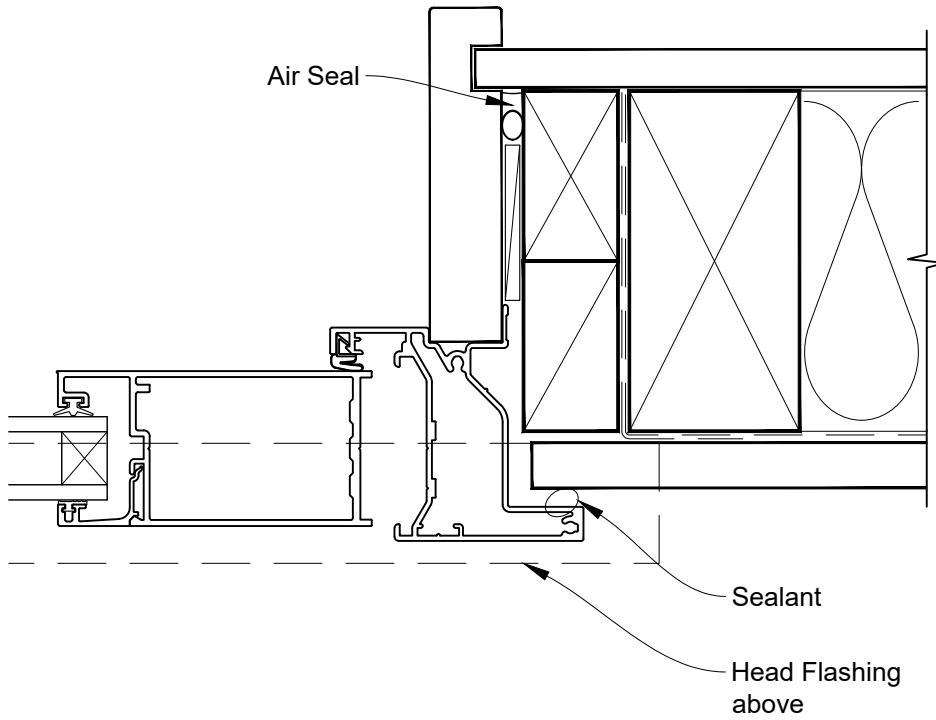

Date: 01.04.19

Scale: 1:2

CAD Ref.: VRHOFS-DH

**INSTALLATION DETAIL - VANTAGE RESIDENTIAL  
HINGED DOOR OPEN OUT ON FLAT SHEET  
DIRECT FIXED CLADDING**

Date: 01.04.19

Scale: 1:2

CAD Ref.: VRHOF5-DJ

**INSTALLATION DETAIL - VANTAGE RESIDENTIAL  
HINGED DOOR OPEN OUT ON FLAT SHEET  
DIRECT FIXED CLADDING**