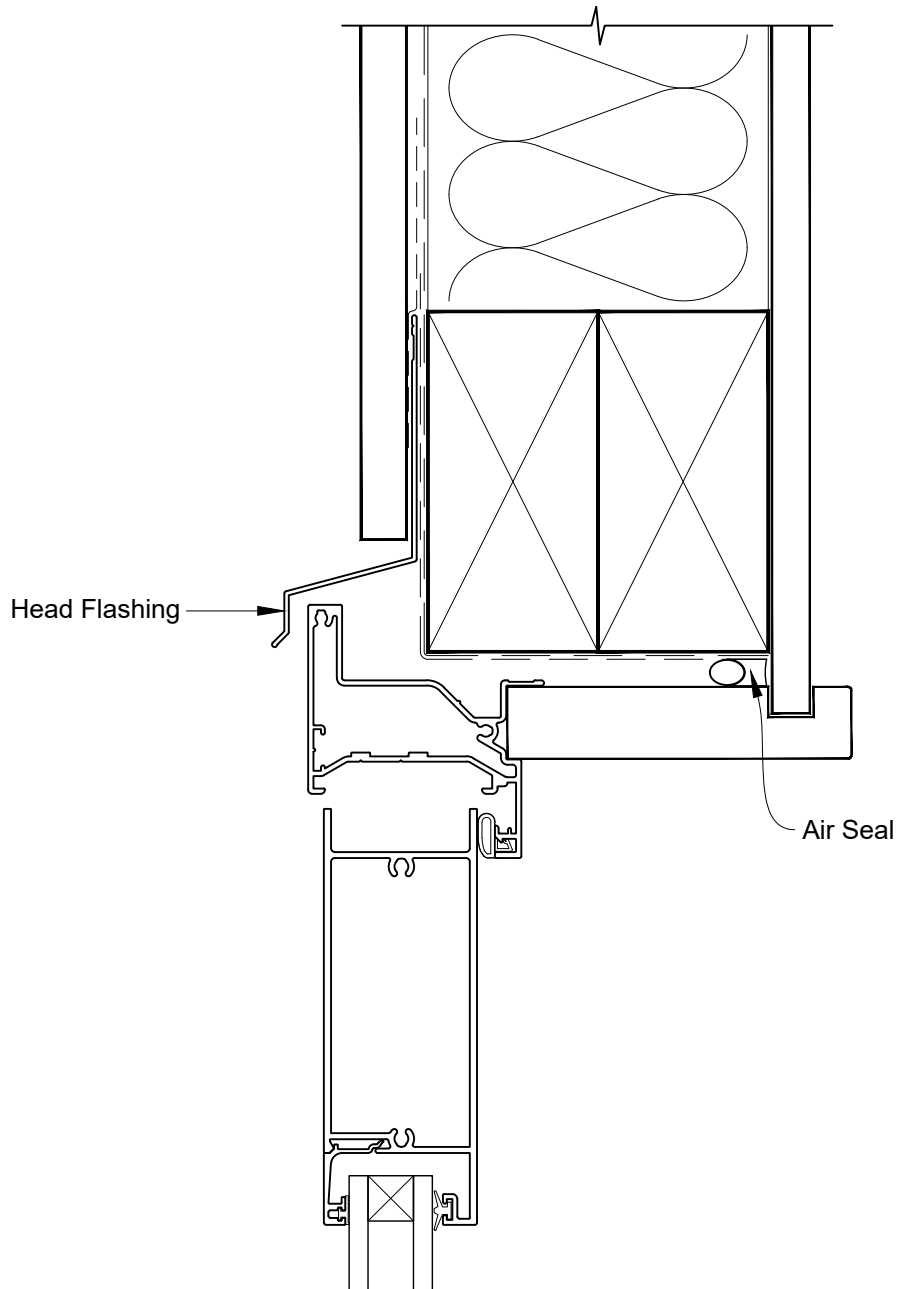

# INSTALLATION DETAIL - VANTAGE RESIDENTIAL HINGED DOOR OPEN OUT ON FLAT SHEET CAVITY CONSTRUCTION

Date: 01.04.19

Scale: 1:2

CAD Ref.: VRHOFS-CS

**INSTALLATION DETAIL - VANTAGE RESIDENTIAL  
HINGED DOOR OPEN OUT ON FLAT SHEET  
DIRECT FIXED CLADDING**

Date: 01.04.19

Scale: 1:2

CAD Ref.: VRHOFS-DH

**INSTALLATION DETAIL - VANTAGE RESIDENTIAL  
HINGED DOOR OPEN OUT ON FLAT SHEET  
DIRECT FIXED CLADDING**

Date: 01.04.19

Scale: 1:2

CAD Ref.: VRHOF5-DJ

**INSTALLATION DETAIL - VANTAGE RESIDENTIAL  
HINGED DOOR OPEN OUT ON FLAT SHEET  
DIRECT FIXED CLADDING**