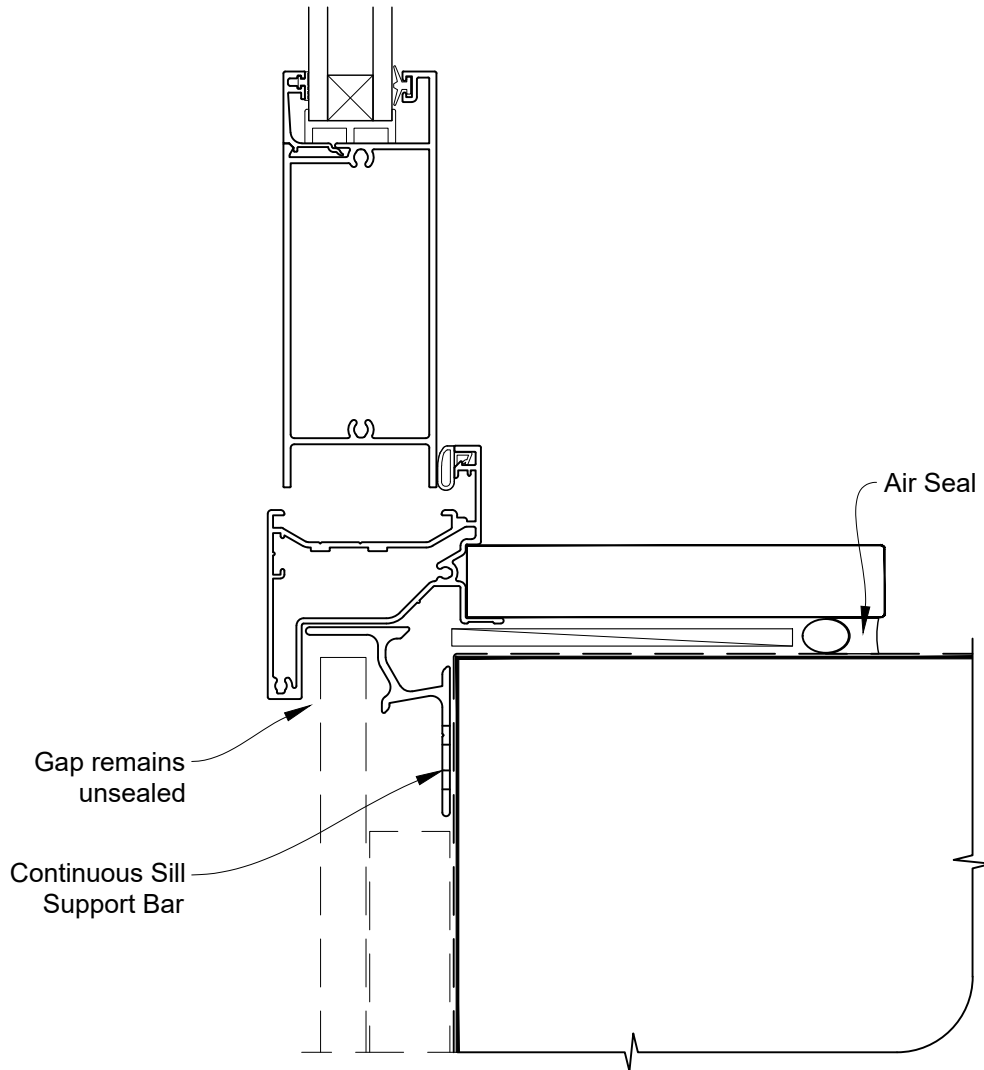

INSTALLATION DETAIL - VANTAGE RESIDENTIAL HINGED DOOR OPEN OUT ON FLAT SHEET CAVITY CONSTRUCTION

Date: 01.04.19

Scale: 1:2

CAD Ref.: VRHOFS-CS