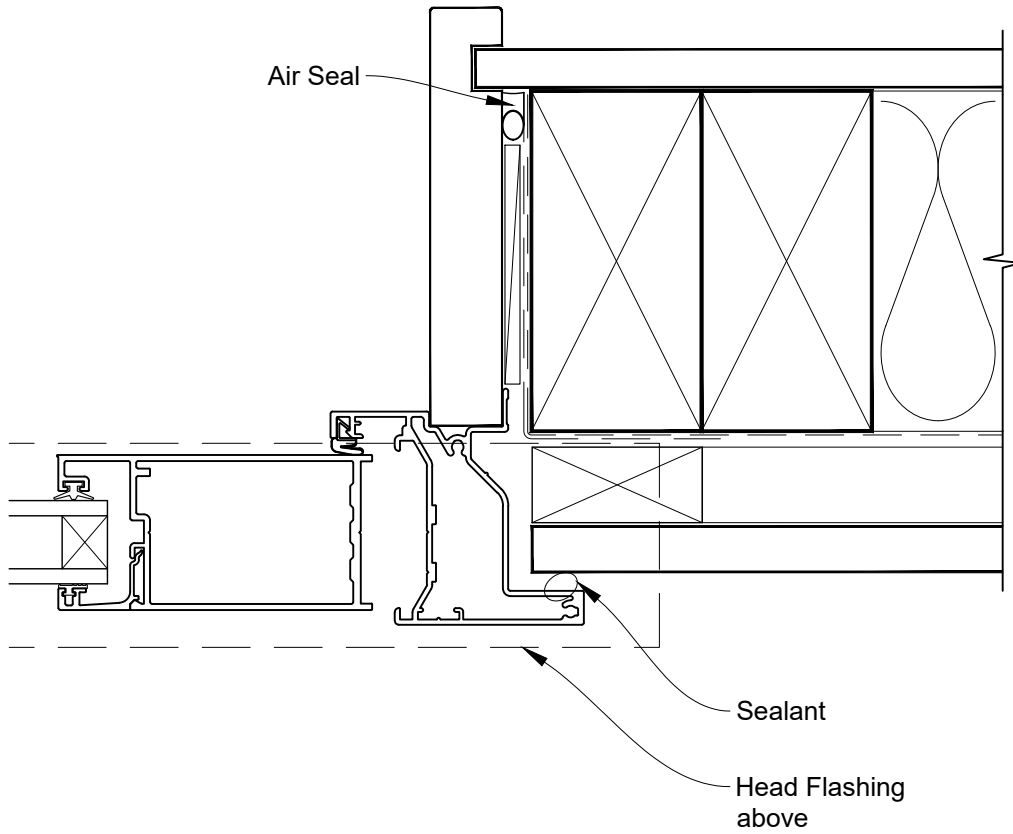

# INSTALLATION DETAIL - VANTAGE RESIDENTIAL HINGED DOOR OPEN OUT ON FLAT SHEET CAVITY CONSTRUCTION

Date: 01.04.19

Scale: 1:2

CAD Ref.: VRHOFS-CH

# INSTALLATION DETAIL - VANTAGE RESIDENTIAL HINGED DOOR OPEN OUT ON FLAT SHEET CAVITY CONSTRUCTION

Date: 01.04.19

Scale: 1:2

CAD Ref.: VRHOFS-CJ

Date: 01.04.19

Scale: 1:2

CAD Ref.: VRHOF5-DS