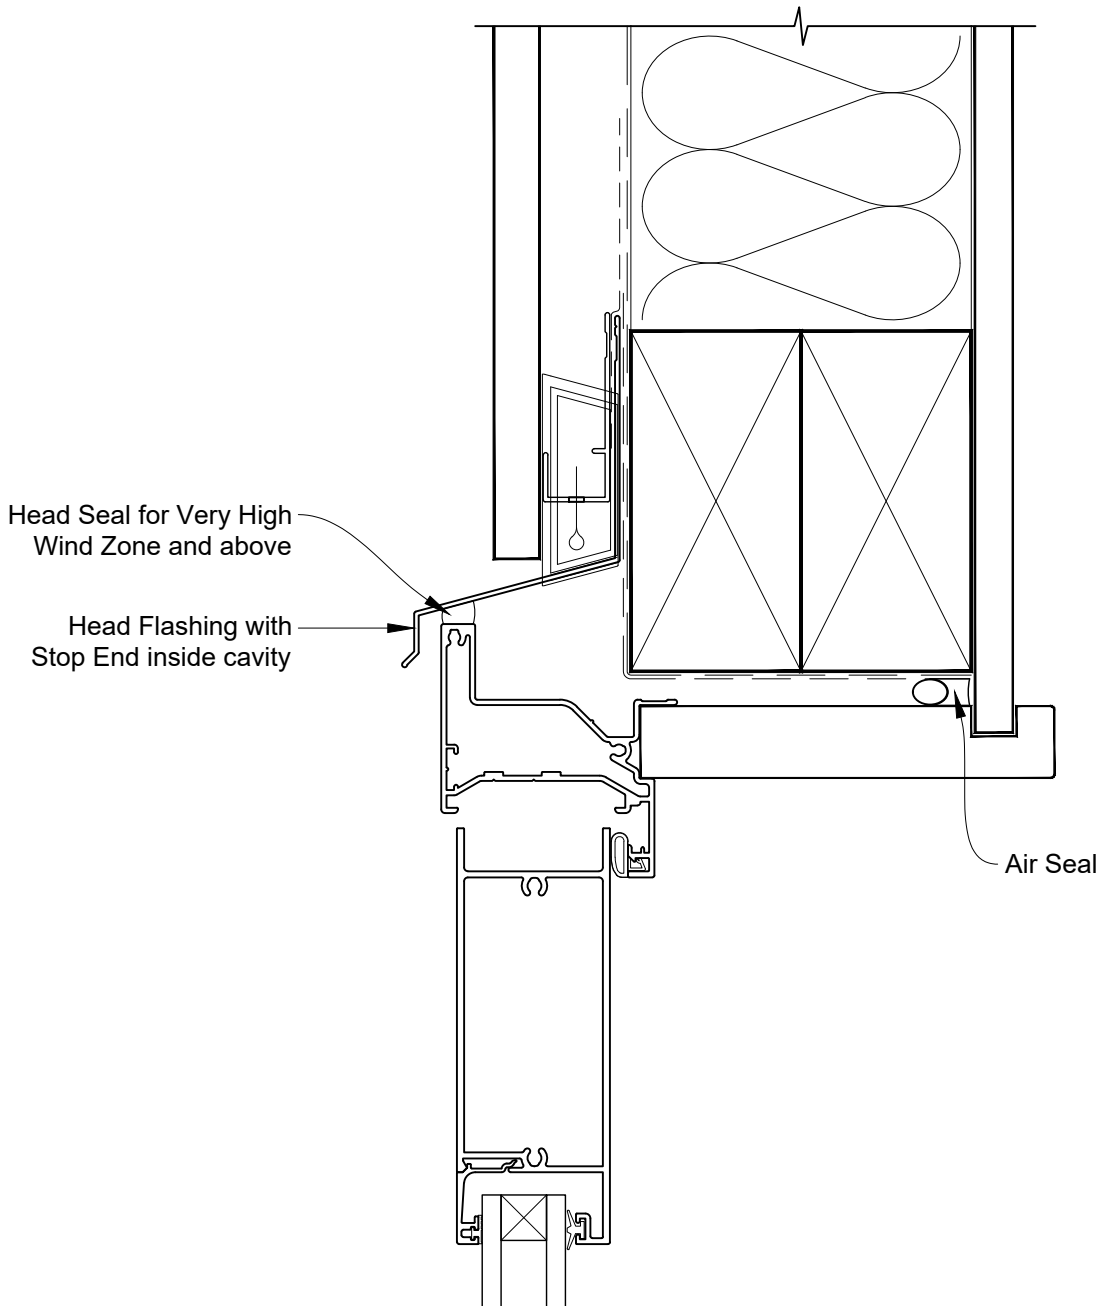

# INSTALLATION DETAIL - VANTAGE RESIDENTIAL HINGED DOOR OPEN OUT ON FLAT SHEET CAVITY CONSTRUCTION

Date: 01.04.19

Scale: 1:2

CAD Ref.: VRHOFS-CH

# INSTALLATION DETAIL - VANTAGE RESIDENTIAL HINGED DOOR OPEN OUT ON FLAT SHEET CAVITY CONSTRUCTION

Date: 01.04.19

Scale: 1:2

CAD Ref.: VRHOFS-CJ

Date: 01.04.19

Scale: 1:2

CAD Ref.: VRHOF5-DS