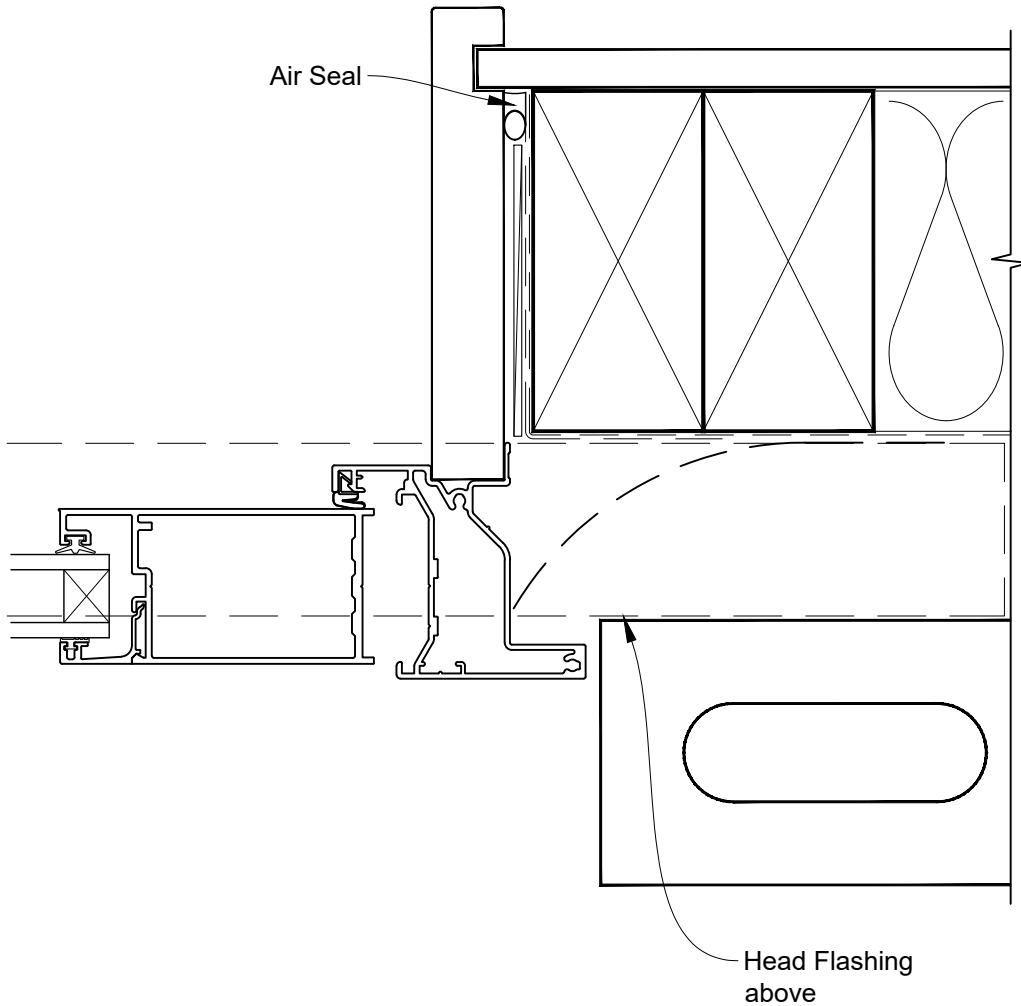

INSTALLATION DETAIL - VANTAGE RESIDENTIAL HINGED DOOR OPEN OUT ON BRICK VENEER CAVITY CONSTRUCTION

Date: 01.03.14

Scale: 1:2

CAD Ref.: VRHOBV-CH

INSTALLATION DETAIL - VANTAGE RESIDENTIAL HINGED DOOR OPEN OUT ON BRICK VENEER CAVITY CONSTRUCTION

Date: 01.03.14

Scale: 1:2

CAD Ref.: VRHOBV-CJ

INSTALLATION DETAIL - VANTAGE RESIDENTIAL HINGED DOOR OPEN OUT ON BRICK VENEER CAVITY CONSTRUCTION

Date: 01.03.14

Scale: 1:2

CAD Ref.: VRHOBV-CS