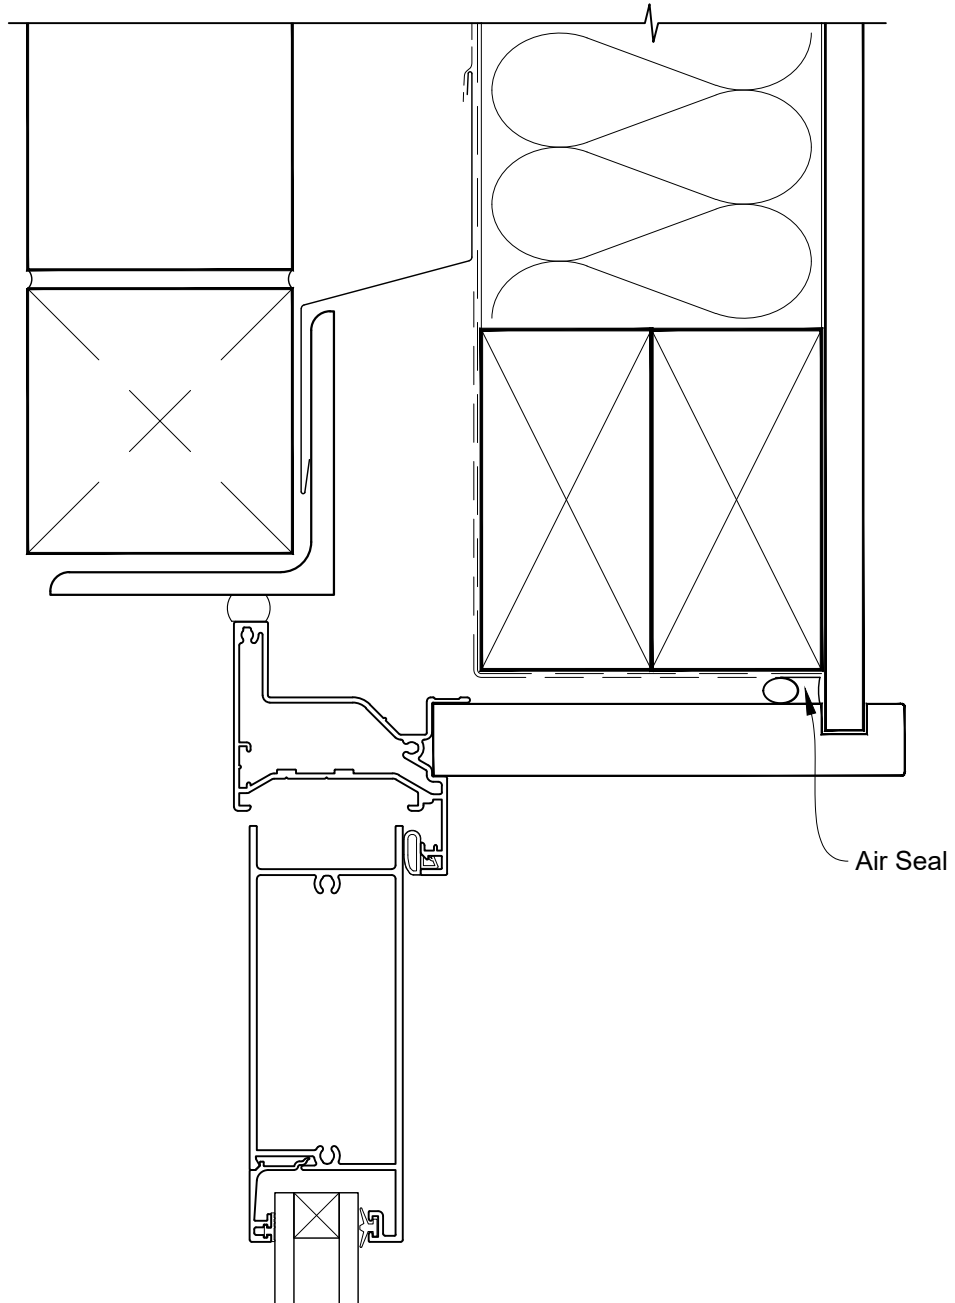

INSTALLATION DETAIL - VANTAGE RESIDENTIAL HINGED DOOR OPEN OUT ON BRICK VENEER CAVITY CONSTRUCTION

Date: 01.03.14

Scale: 1:2

CAD Ref.: VRHOBV-CH

INSTALLATION DETAIL - VANTAGE RESIDENTIAL HINGED DOOR OPEN OUT ON BRICK VENEER CAVITY CONSTRUCTION

Date: 01.03.14

Scale: 1:2

CAD Ref.: VRHOBV-CJ

INSTALLATION DETAIL - VANTAGE RESIDENTIAL HINGED DOOR OPEN OUT ON BRICK VENEER CAVITY CONSTRUCTION

Date: 01.03.14

Scale: 1:2

CAD Ref.: VRHOBV-CS