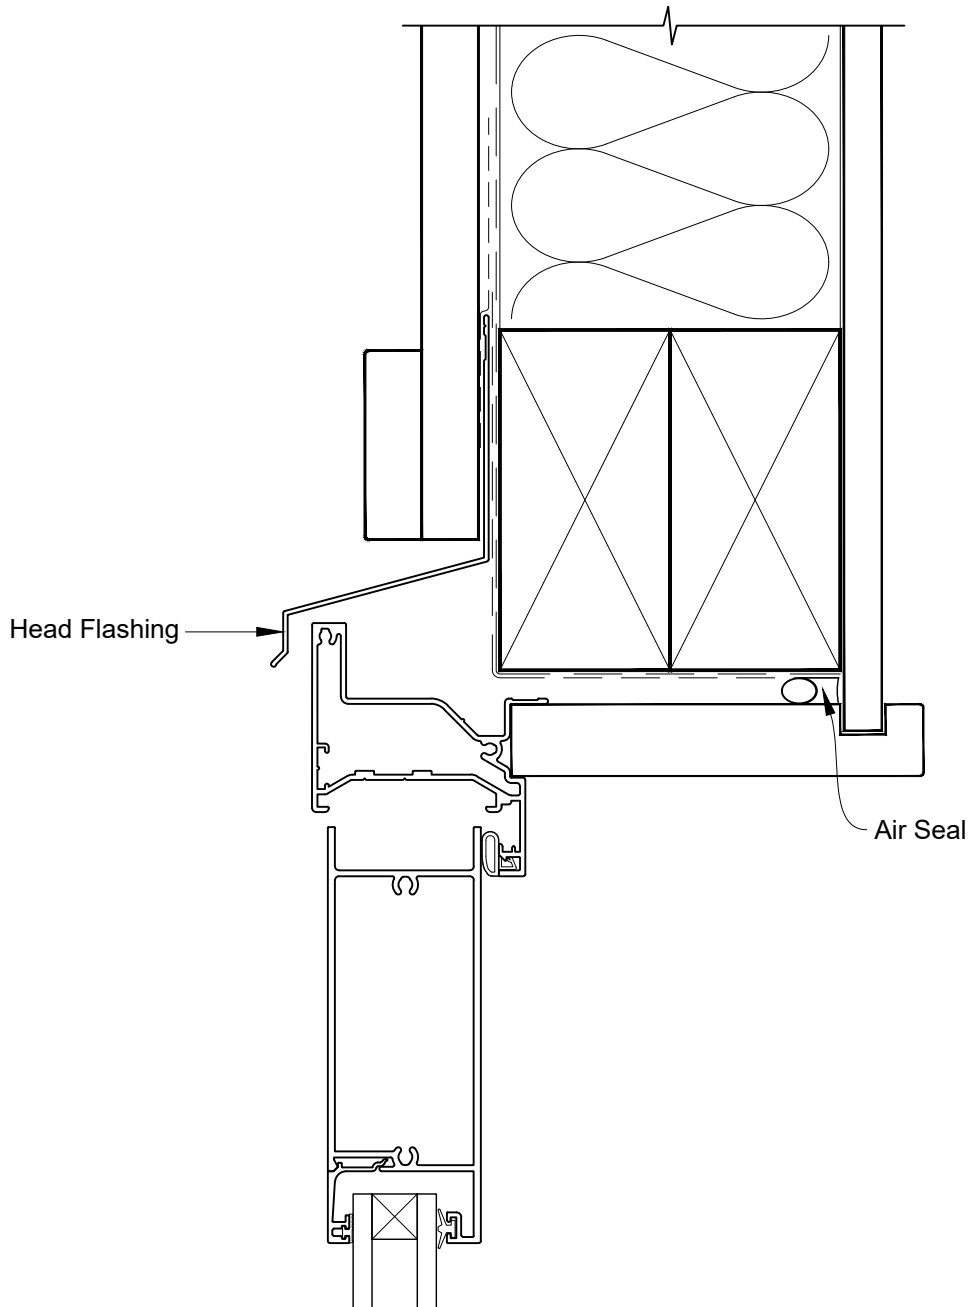

Date: 01.04.19

Scale: 1:2

CAD Ref.: VRHOBB-CJ

INSTALLATION DETAIL - VANTAGE RESIDENTIAL HINGED DOOR OPEN OUT ON BOARD & BATTEN CAVITY CONSTRUCTION

Date: 01.04.19

Scale: 1:2

CAD Ref.: VRHOBB-CS

INSTALLATION DETAIL - VANTAGE RESIDENTIAL HINGED DOOR OPEN OUT ON BOARD & BATTEN DIRECT FIXED CLADDING

Date: 01.04.19

Scale: 1:2

CAD Ref.: VRHOBB-DH

INSTALLATION DETAIL - VANTAGE RESIDENTIAL HINGED DOOR OPEN OUT ON BOARD & BATTEN DIRECT FIXED CLADDING

Date: 01.04.19

Scale: 1:2

CAD Ref.: VRHOBB-DJ

INSTALLATION DETAIL - VANTAGE RESIDENTIAL HINGED DOOR OPEN OUT ON BOARD & BATTEN DIRECT FIXED CLADDING

Date: 01.04.19

Scale: 1:2

CAD Ref.: VRHOBB-DS