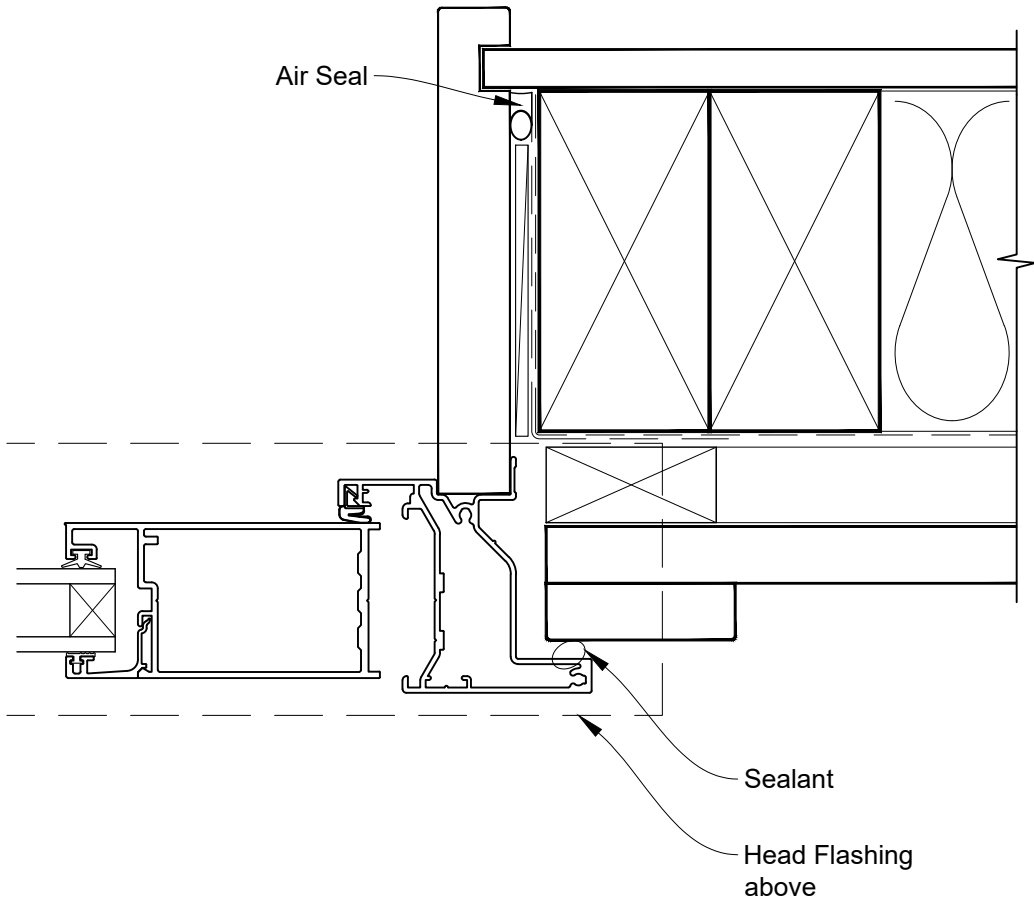

INSTALLATION DETAIL - VANTAGE RESIDENTIAL HINGED DOOR OPEN OUT ON BOARD & BATTEN CAVITY CONSTRUCTION

Date: 01.04.19

Scale: 1:2

CAD Ref.: VRHOBB-CH

INSTALLATION DETAIL - VANTAGE RESIDENTIAL HINGED DOOR OPEN OUT ON BOARD & BATTEN CAVITY CONSTRUCTION

Date: 01.04.19

Scale: 1:2

CAD Ref.: VRHOBB-CJ

INSTALLATION DETAIL - VANTAGE RESIDENTIAL HINGED DOOR OPEN OUT ON BOARD & BATTEN CAVITY CONSTRUCTION

Date: 01.04.19

Scale: 1:2

CAD Ref.: VRHOBB-CS

INSTALLATION DETAIL - VANTAGE RESIDENTIAL HINGED DOOR OPEN OUT ON BOARD & BATTEN DIRECT FIXED CLADDING

Date: 01.04.19

Scale: 1:2

CAD Ref.: VRHOBB-DH

INSTALLATION DETAIL - VANTAGE RESIDENTIAL HINGED DOOR OPEN OUT ON BOARD & BATTEN DIRECT FIXED CLADDING

Date: 01.04.19

Scale: 1:2

CAD Ref.: VRHOBB-DJ

INSTALLATION DETAIL - VANTAGE RESIDENTIAL HINGED DOOR OPEN OUT ON BOARD & BATTEN DIRECT FIXED CLADDING

Date: 01.04.19

Scale: 1:2

CAD Ref.: VRHOBB-DS