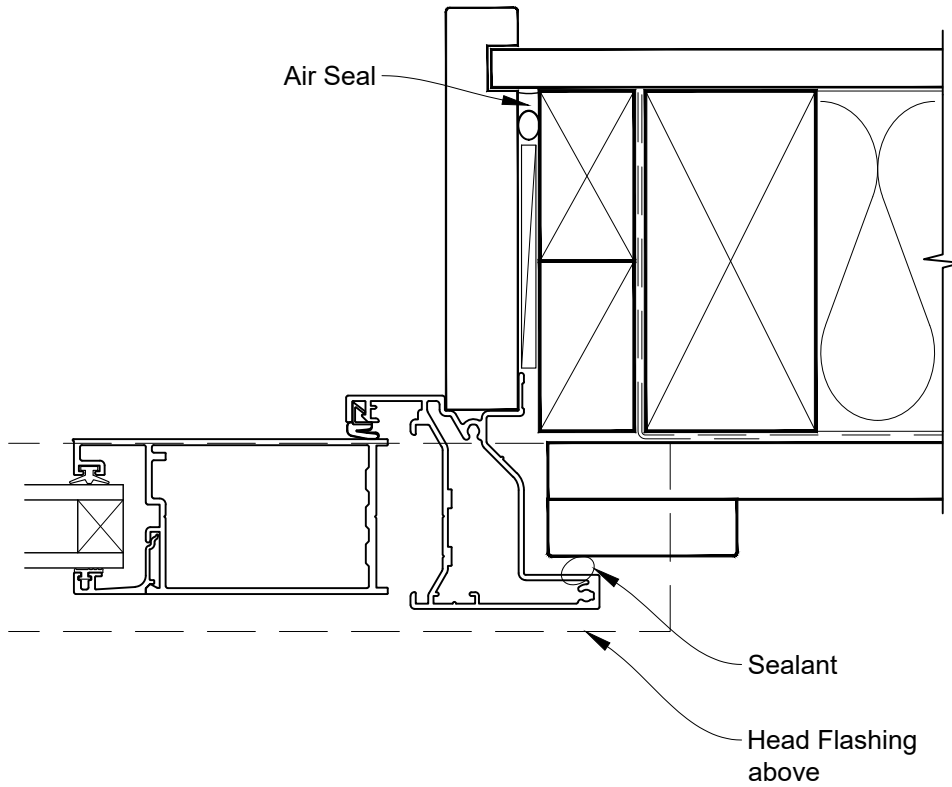

Date: 01.04.19

Scale: 1:2

CAD Ref.: VRHOBB-DH

INSTALLATION DETAIL - VANTAGE RESIDENTIAL HINGED DOOR OPEN OUT ON BOARD & BATTEN DIRECT FIXED CLADDING

Date: 01.04.19

Scale: 1:2

CAD Ref.: VRHOBB-DJ

INSTALLATION DETAIL - VANTAGE RESIDENTIAL HINGED DOOR OPEN OUT ON BOARD & BATTEN DIRECT FIXED CLADDING

Date: 01.04.19

Scale: 1:2

CAD Ref.: VRHOBB-DS