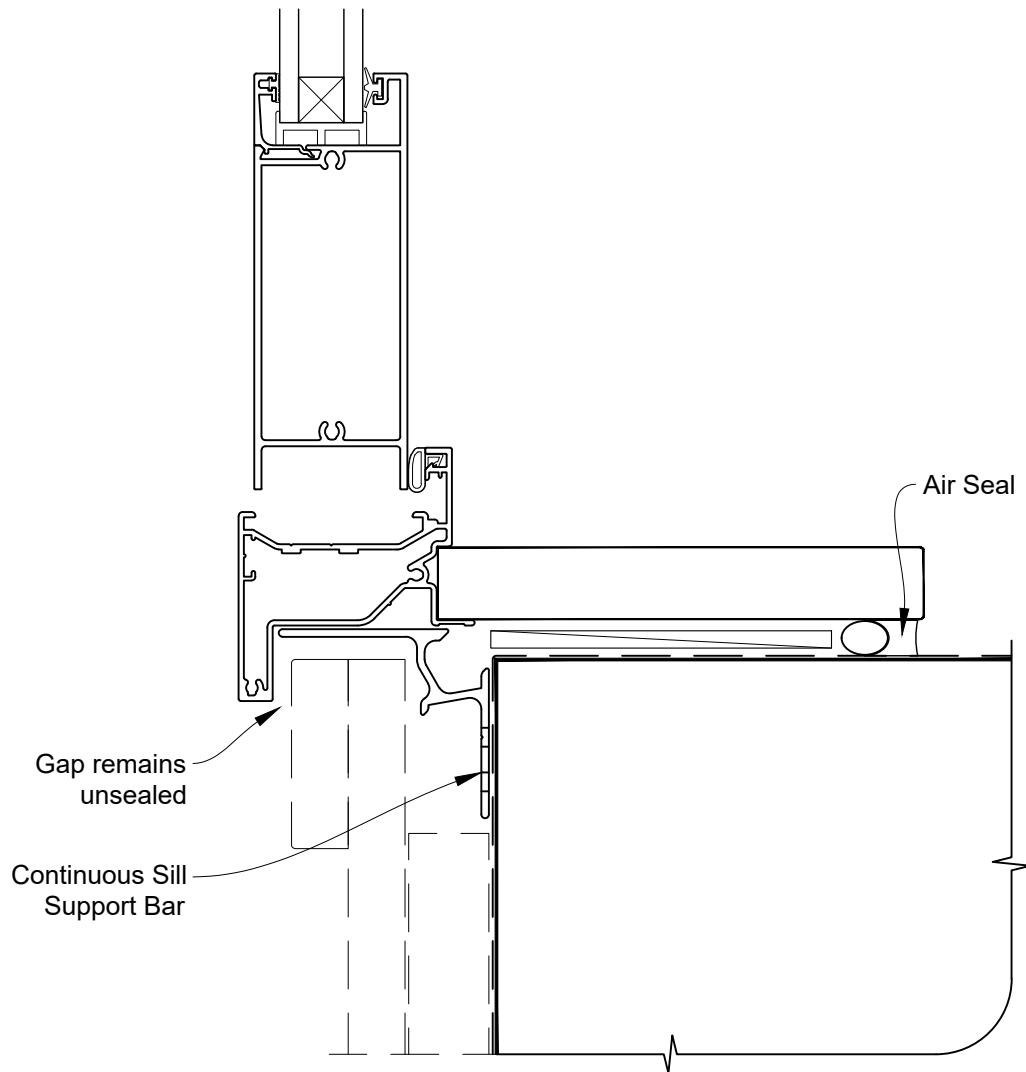

Date: 01.04.19

Scale: 1:2

CAD Ref.: VRHOBB-CJ

INSTALLATION DETAIL - VANTAGE RESIDENTIAL HINGED DOOR OPEN OUT ON BOARD & BATTEN CAVITY CONSTRUCTION

Date: 01.04.19

Scale: 1:2

CAD Ref.: VRHOBB-CS

INSTALLATION DETAIL - VANTAGE RESIDENTIAL HINGED DOOR OPEN OUT ON BOARD & BATTEN DIRECT FIXED CLADDING

Date: 01.04.19

Scale: 1:2

CAD Ref.: VRHOBB-DH

INSTALLATION DETAIL - VANTAGE RESIDENTIAL HINGED DOOR OPEN OUT ON BOARD & BATTEN DIRECT FIXED CLADDING

Date: 01.04.19

Scale: 1:2

CAD Ref.: VRHOBB-DJ

INSTALLATION DETAIL - VANTAGE RESIDENTIAL HINGED DOOR OPEN OUT ON BOARD & BATTEN DIRECT FIXED CLADDING

Date: 01.04.19

Scale: 1:2

CAD Ref.: VRHOBB-DS