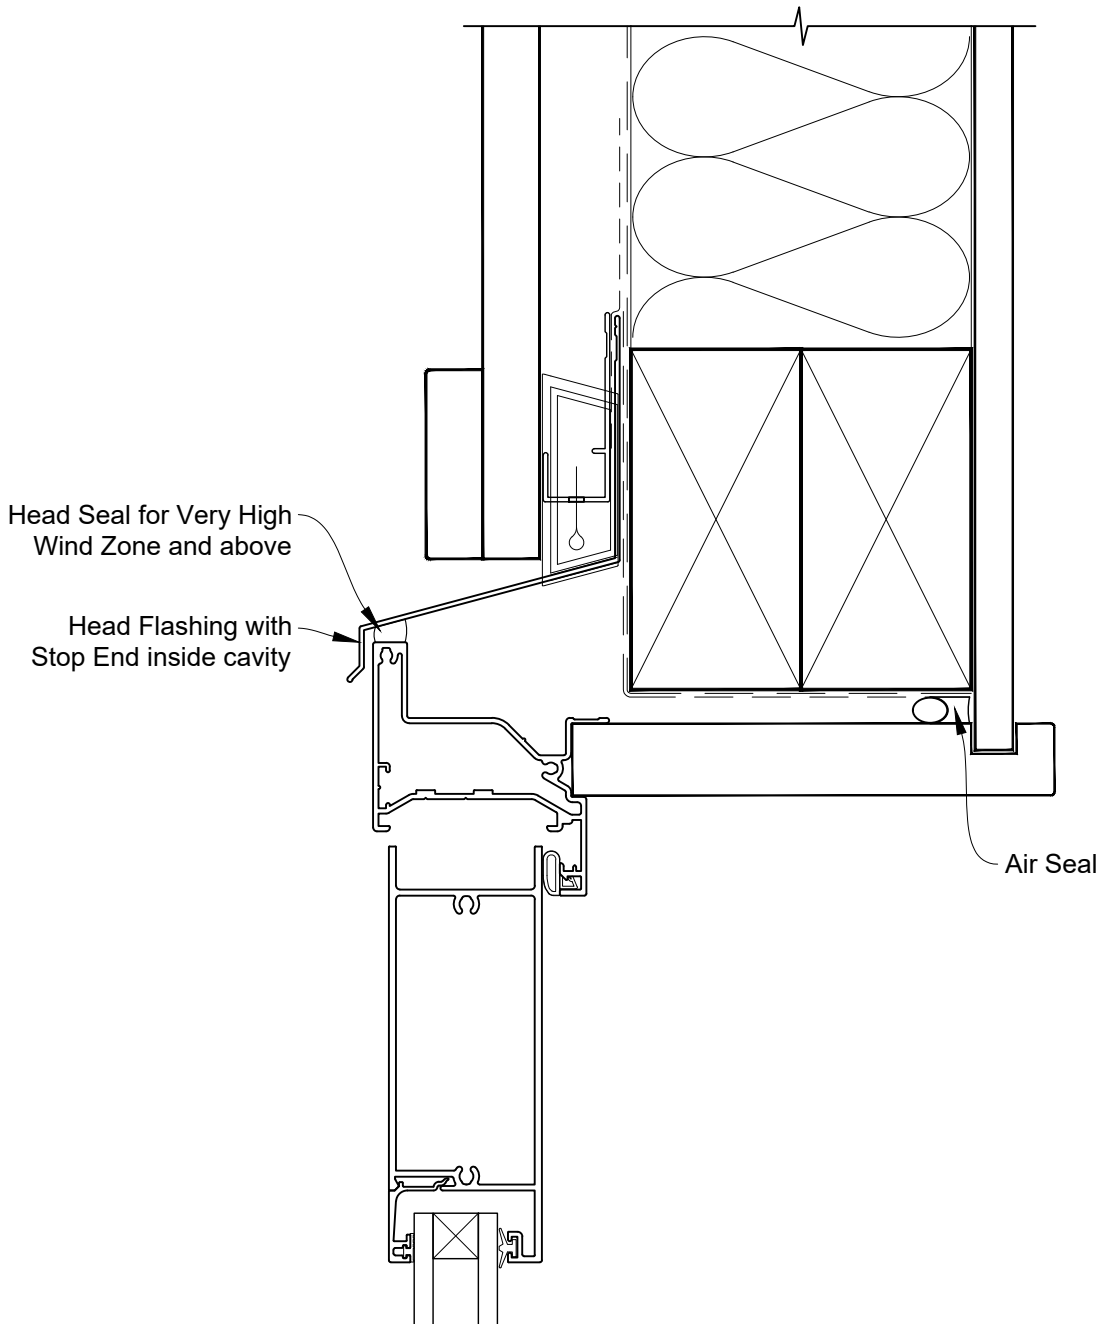

INSTALLATION DETAIL - VANTAGE RESIDENTIAL HINGED DOOR OPEN OUT ON BOARD & BATTEN CAVITY CONSTRUCTION

Date: 01.04.19

Scale: 1:2

CAD Ref.: VRHOBB-CH

INSTALLATION DETAIL - VANTAGE RESIDENTIAL HINGED DOOR OPEN OUT ON BOARD & BATTEN CAVITY CONSTRUCTION

Date: 01.04.19

Scale: 1:2

CAD Ref.: VRHOBB-CJ

INSTALLATION DETAIL - VANTAGE RESIDENTIAL HINGED DOOR OPEN OUT ON BOARD & BATTEN CAVITY CONSTRUCTION

Date: 01.04.19

Scale: 1:2

CAD Ref.: VRHOBB-CS

INSTALLATION DETAIL - VANTAGE RESIDENTIAL HINGED DOOR OPEN OUT ON BOARD & BATTEN DIRECT FIXED CLADDING

Date: 01.04.19

Scale: 1:2

CAD Ref.: VRHOBB-DS