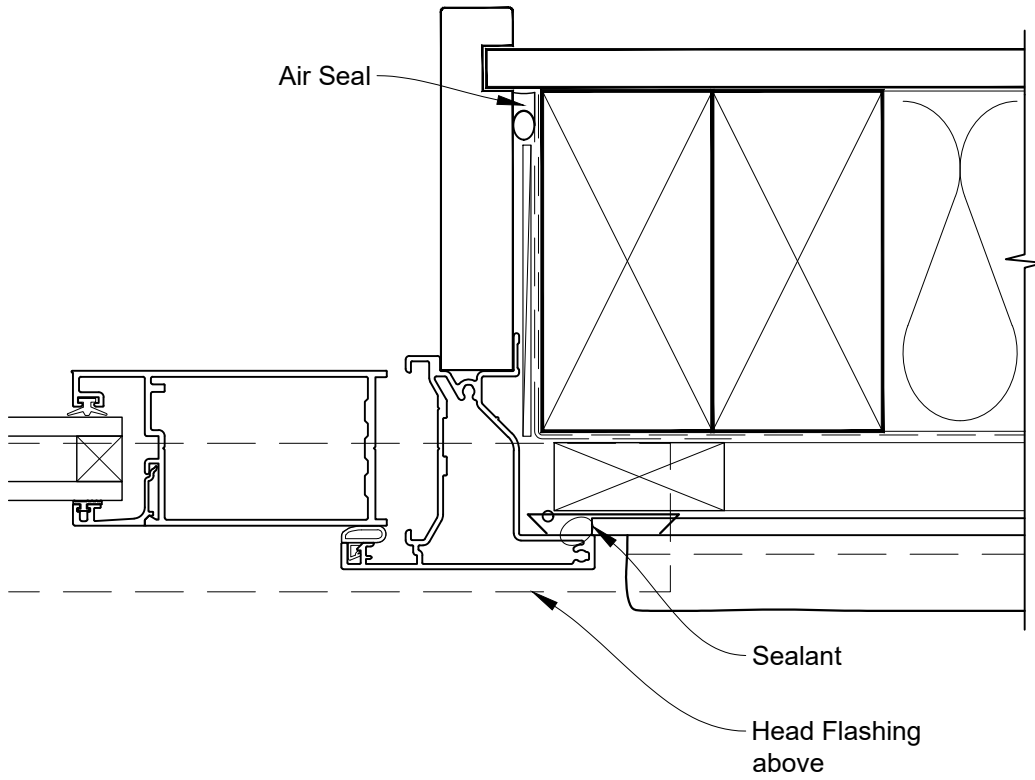

INSTALLATION DETAIL - VANTAGE RESIDENTIAL HINGED DOOR OPEN IN ON STUCCO CAVITY CONSTRUCTION

Date: 01.04.19

Scale: 1:2

CAD Ref.: VRHIST-CH

**INSTALLATION DETAIL - VANTAGE RESIDENTIAL
HINGED DOOR OPEN IN ON STUCCO
CAVITY CONSTRUCTION**

Date: 01.04.19

Scale: 1:2

CAD Ref.: VRHIST-CJ

INSTALLATION DETAIL - VANTAGE RESIDENTIAL HINGED DOOR OPEN IN ON STUCCO CAVITY CONSTRUCTION

Date: 01.04.19

Scale: 1:2

CAD Ref.: VRHIST-CS