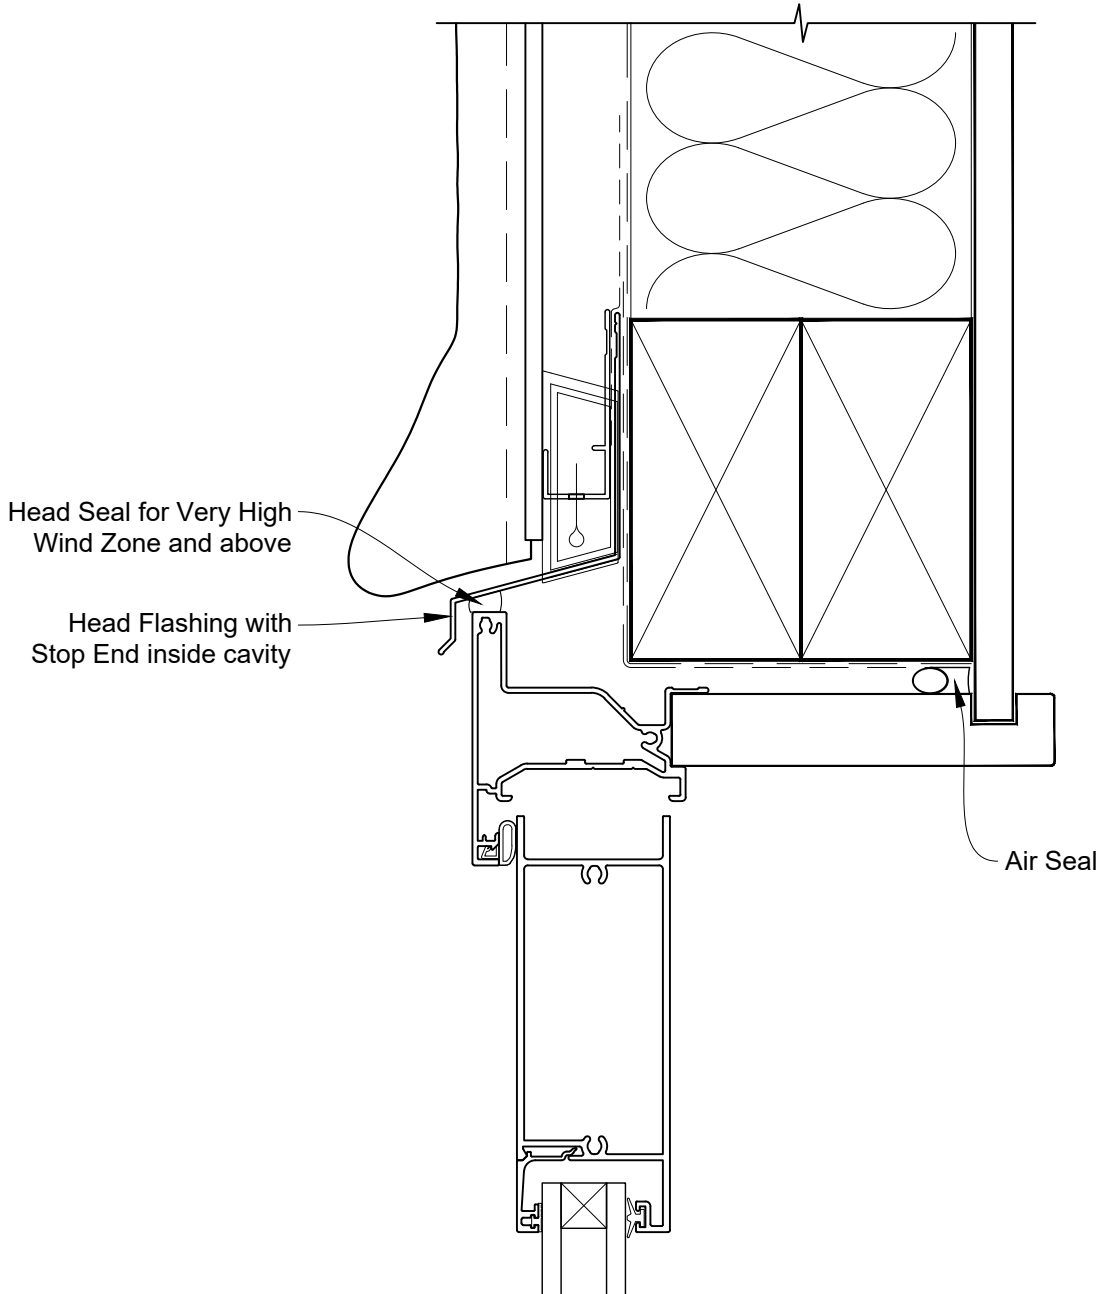

INSTALLATION DETAIL - VANTAGE RESIDENTIAL HINGED DOOR OPEN IN ON STUCCO CAVITY CONSTRUCTION

Date: 01.04.19

Scale: 1:2

CAD Ref.: VRHIST-CH

**INSTALLATION DETAIL - VANTAGE RESIDENTIAL
HINGED DOOR OPEN IN ON STUCCO
CAVITY CONSTRUCTION**

Date: 01.04.19

Scale: 1:2

CAD Ref.: VRHIST-CJ

INSTALLATION DETAIL - VANTAGE RESIDENTIAL HINGED DOOR OPEN IN ON STUCCO CAVITY CONSTRUCTION

Date: 01.04.19

Scale: 1:2

CAD Ref.: VRHIST-CS