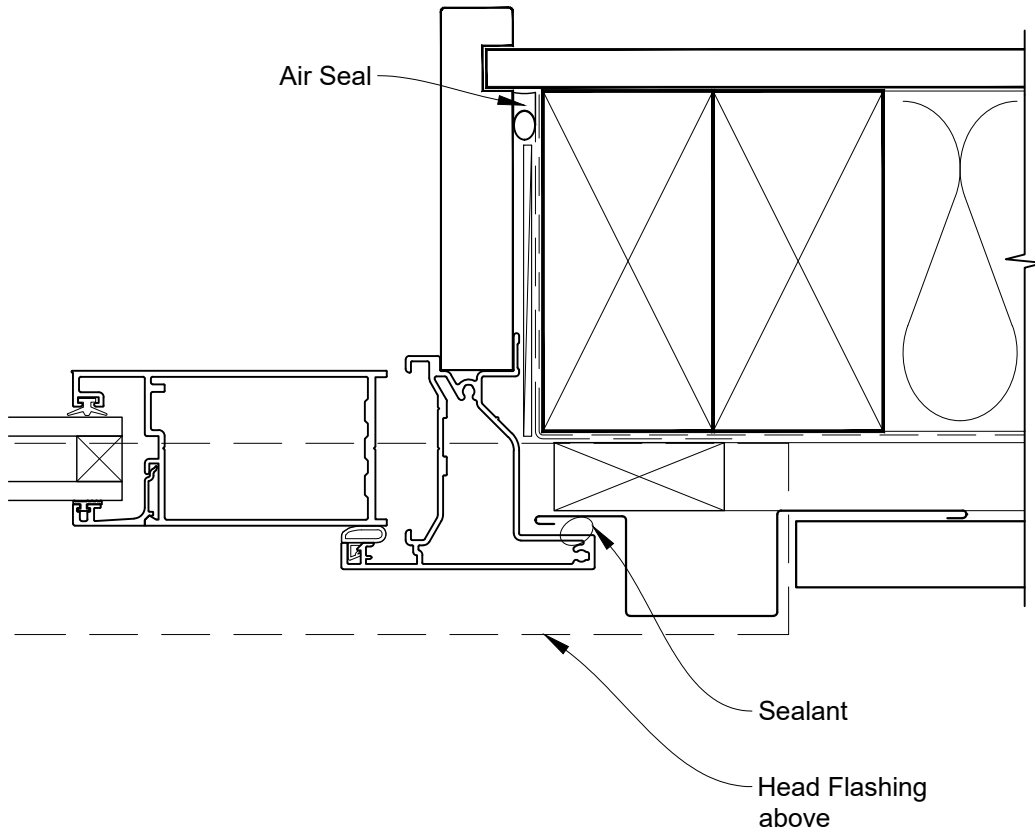

INSTALLATION DETAIL - VANTAGE RESIDENTIAL HINGED DOOR OPEN IN ON PROFILE METAL CAVITY CONSTRUCTION

Date: 01.04.19

Scale: 1:2

CAD Ref.: VRHIPM-MODEL

INSTALLATION DETAIL - VANTAGE RESIDENTIAL HINGED DOOR OPEN IN ON PROFILE METAL CAVITY CONSTRUCTION

Date: 01.04.19

Scale: 1:2

CAD Ref.: VRHIPM-MODEL

INSTALLATION DETAIL - VANTAGE RESIDENTIAL HINGED DOOR OPEN IN ON PROFILE METAL CAVITY CONSTRUCTION

Date: 01.04.19

Scale: 1:2

CAD Ref.: VRHIPM-MODEL

**INSTALLATION DETAIL - VANTAGE RESIDENTIAL
HINGED DOOR OPEN IN ON PROFILE METAL
DIRECT FIXED CLADDING**

Date: 01.04.19

Scale: 1:2

CAD Ref.: VRHIPM-MODEL

INSTALLATION DETAIL - VANTAGE RESIDENTIAL HINGED DOOR OPEN IN ON PROFILE METAL DIRECT FIXED CLADDING

Date: 01.04.19

Scale: 1:2

CAD Ref.: VRHIPM-MODEL

**INSTALLATION DETAIL - VANTAGE RESIDENTIAL
HINGED DOOR OPEN IN ON PROFILE METAL
DIRECT FIXED CLADDING**

Date: 01.04.19

Scale: 1:2

CAD Ref.: VRHIPM-MODEL