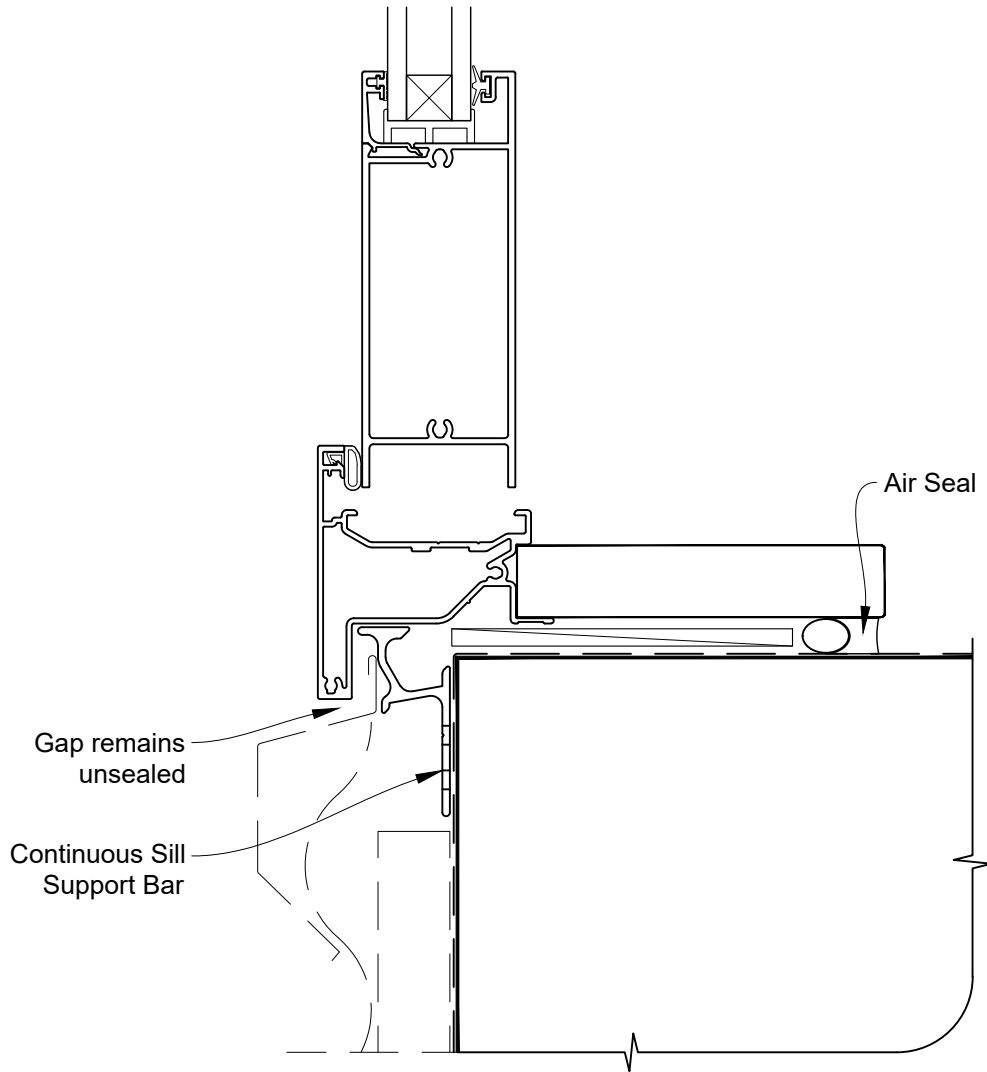

Date: 01.04.19

Scale: 1:2

CAD Ref.: VRHIPM-MODEL

INSTALLATION DETAIL - VANTAGE RESIDENTIAL HINGED DOOR OPEN IN ON PROFILE METAL CAVITY CONSTRUCTION

Date: 01.04.19

Scale: 1:2

CAD Ref.: VRHIPM-MODEL

**INSTALLATION DETAIL - VANTAGE RESIDENTIAL
HINGED DOOR OPEN IN ON PROFILE METAL
DIRECT FIXED CLADDING**

Date: 01.04.19

Scale: 1:2

CAD Ref.: VRHIPM-MODEL

INSTALLATION DETAIL - VANTAGE RESIDENTIAL HINGED DOOR OPEN IN ON PROFILE METAL DIRECT FIXED CLADDING

Date: 01.04.19

Scale: 1:2

CAD Ref.: VRHIPM-MODEL

**INSTALLATION DETAIL - VANTAGE RESIDENTIAL
HINGED DOOR OPEN IN ON PROFILE METAL
DIRECT FIXED CLADDING**