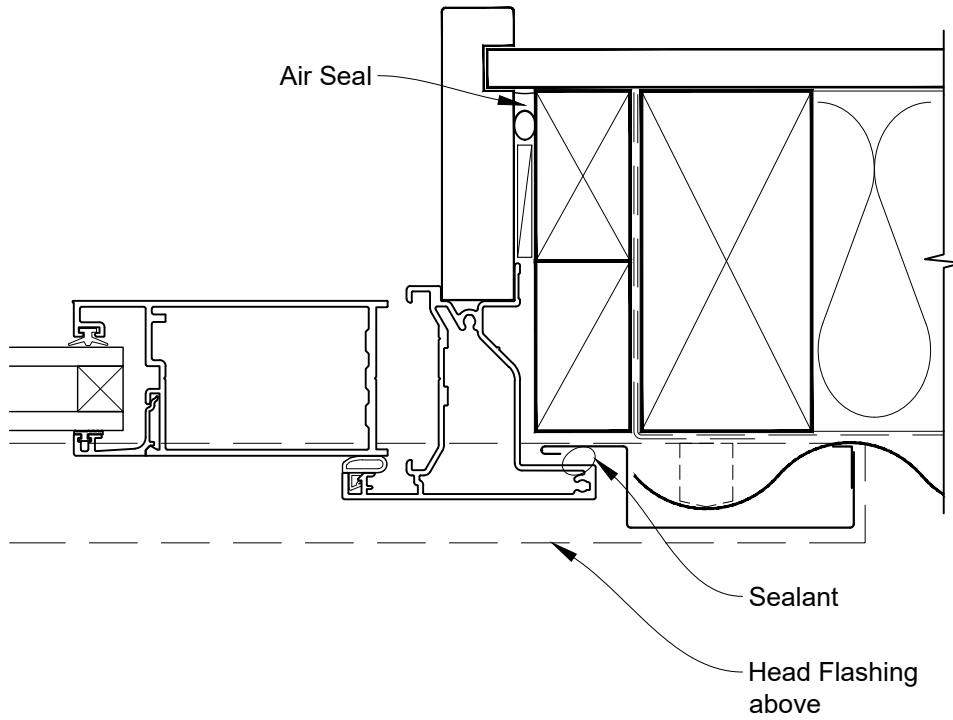

Date: 01.04.19

Scale: 1:2

CAD Ref.: VRHIPM-MODEL

INSTALLATION DETAIL - VANTAGE RESIDENTIAL HINGED DOOR OPEN IN ON PROFILE METAL DIRECT FIXED CLADDING

Date: 01.04.19

Scale: 1:2

CAD Ref.: VRHIPM-MODEL

**INSTALLATION DETAIL - VANTAGE RESIDENTIAL
HINGED DOOR OPEN IN ON PROFILE METAL
DIRECT FIXED CLADDING**

Date: 01.04.19

Scale: 1:2

CAD Ref.: VRHIPM-MODEL