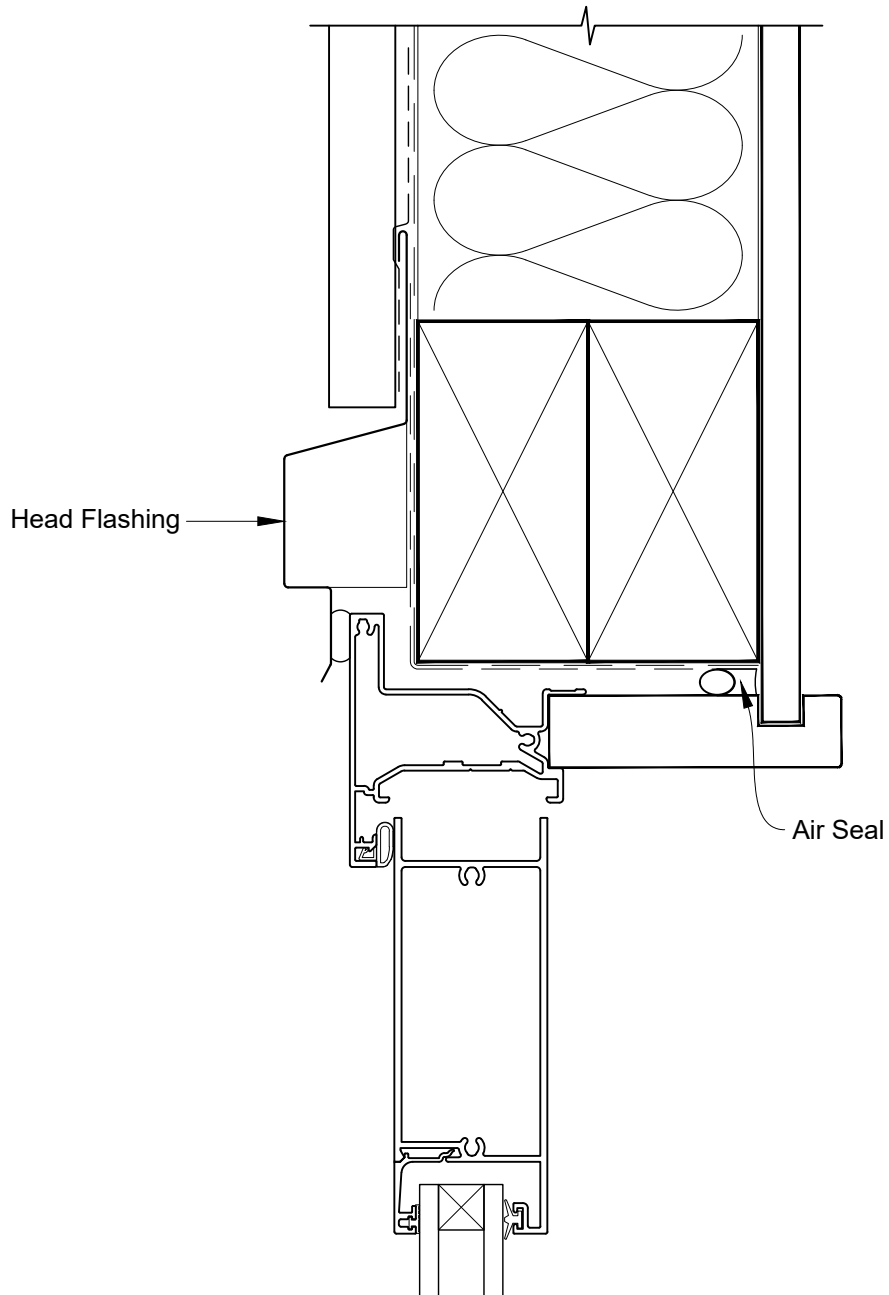

INSTALLATION DETAIL - VANTAGE RESIDENTIAL HINGED DOOR OPEN IN ON PROFILE METAL CAVITY CONSTRUCTION

Date: 01.04.19

Scale: 1:2

CAD Ref.: VRHIPM-MODEL

INSTALLATION DETAIL - VANTAGE RESIDENTIAL HINGED DOOR OPEN IN ON PROFILE METAL CAVITY CONSTRUCTION

Date: 01.04.19

Scale: 1:2

CAD Ref.: VRHIPM-MODEL

INSTALLATION DETAIL - VANTAGE RESIDENTIAL HINGED DOOR OPEN IN ON PROFILE METAL CAVITY CONSTRUCTION

Date: 01.04.19

Scale: 1:2

CAD Ref.: VRHIPM-MODEL

**INSTALLATION DETAIL - VANTAGE RESIDENTIAL
HINGED DOOR OPEN IN ON PROFILE METAL
DIRECT FIXED CLADDING**

Date: 01.04.19

Scale: 1:2

CAD Ref.: VRHIPM-MODEL

INSTALLATION DETAIL - VANTAGE RESIDENTIAL HINGED DOOR OPEN IN ON PROFILE METAL DIRECT FIXED CLADDING

Date: 01.04.19

Scale: 1:2

CAD Ref.: VRHIPM-MODEL

**INSTALLATION DETAIL - VANTAGE RESIDENTIAL
HINGED DOOR OPEN IN ON PROFILE METAL
DIRECT FIXED CLADDING**