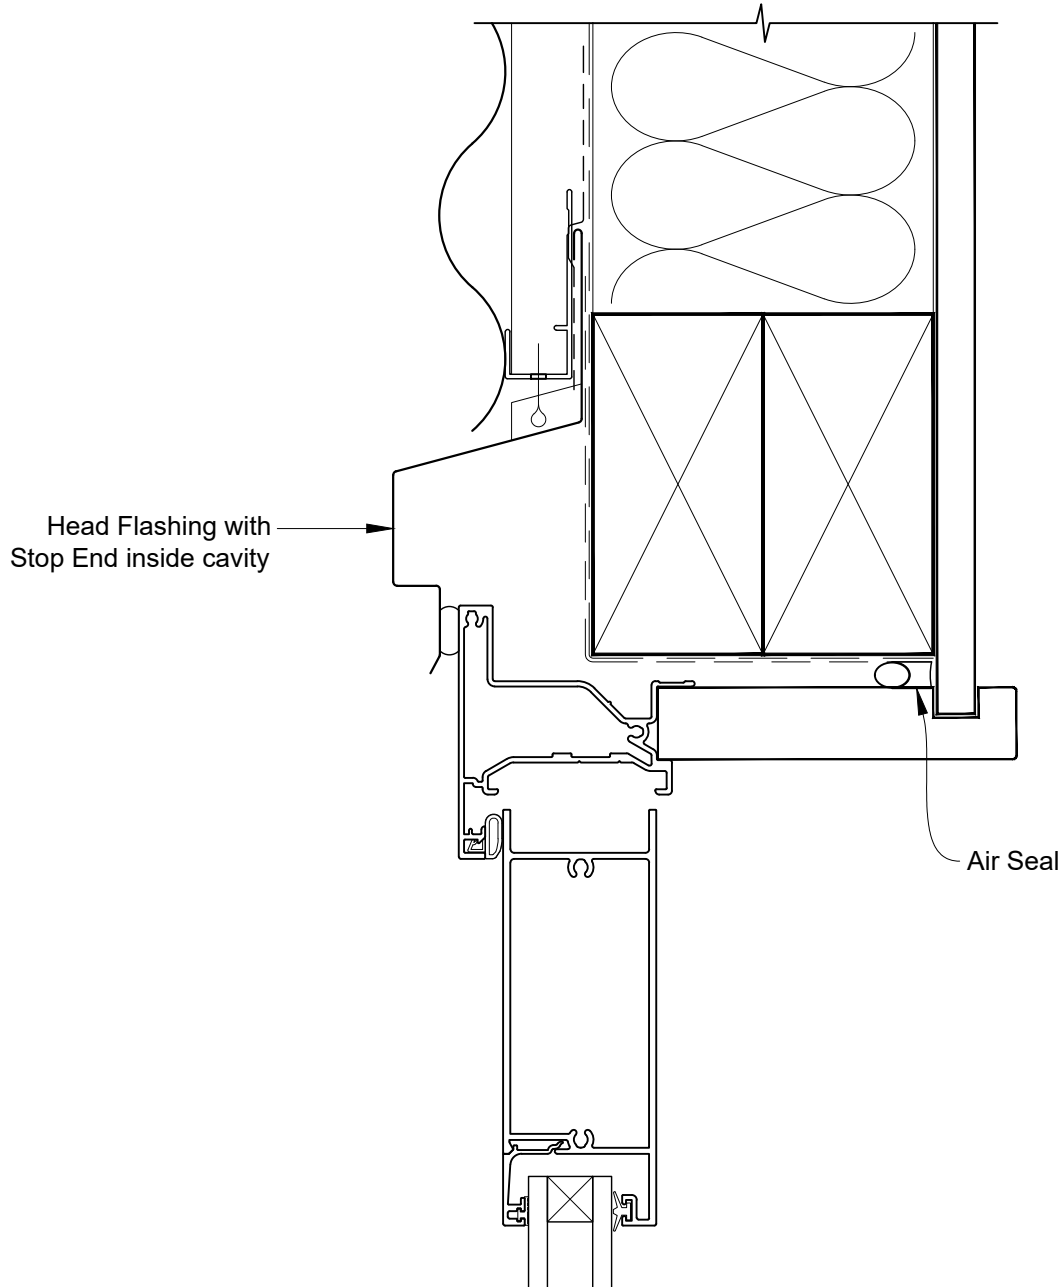

INSTALLATION DETAIL - VANTAGE RESIDENTIAL HINGED DOOR OPEN IN ON PROFILE METAL CAVITY CONSTRUCTION

Date: 01.04.19

Scale: 1:2

CAD Ref.: VRHIPM-MODEL

INSTALLATION DETAIL - VANTAGE RESIDENTIAL HINGED DOOR OPEN IN ON PROFILE METAL CAVITY CONSTRUCTION

Date: 01.04.19

Scale: 1:2

CAD Ref.: VRHIPM-MODEL

INSTALLATION DETAIL - VANTAGE RESIDENTIAL HINGED DOOR OPEN IN ON PROFILE METAL CAVITY CONSTRUCTION

Date: 01.04.19

Scale: 1:2

CAD Ref.: VRHIPM-MODEL

**INSTALLATION DETAIL - VANTAGE RESIDENTIAL
HINGED DOOR OPEN IN ON PROFILE METAL
DIRECT FIXED CLADDING**

Date: 01.04.19

Scale: 1:2

CAD Ref.: VRHIPM-MODEL

INSTALLATION DETAIL - VANTAGE RESIDENTIAL HINGED DOOR OPEN IN ON PROFILE METAL DIRECT FIXED CLADDING

Date: 01.04.19

Scale: 1:2

CAD Ref.: VRHIPM-MODEL

**INSTALLATION DETAIL - VANTAGE RESIDENTIAL
HINGED DOOR OPEN IN ON PROFILE METAL
DIRECT FIXED CLADDING**

Date: 01.04.19

Scale: 1:2

CAD Ref.: VRHIPM-MODEL