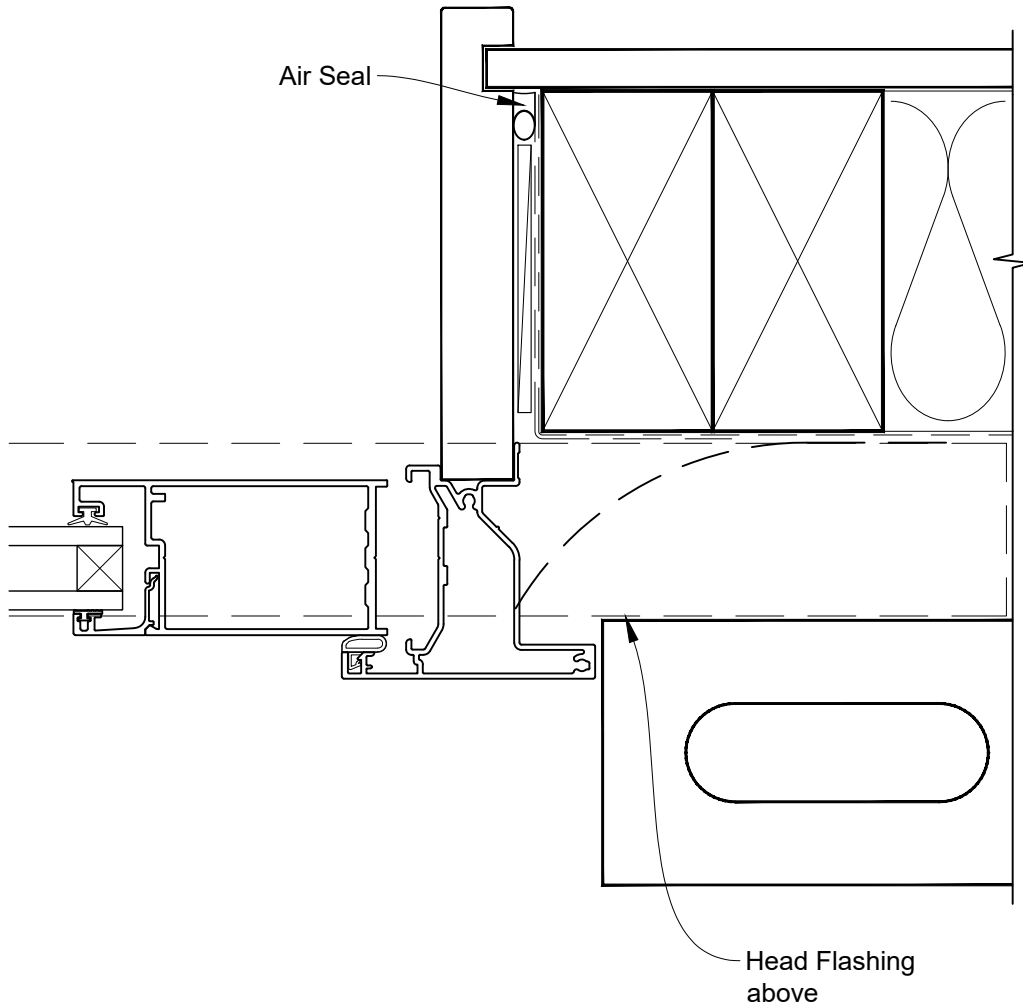

INSTALLATION DETAIL - VANTAGE RESIDENTIAL HINGED DOOR OPEN IN ON BRICK VENEER CAVITY CONSTRUCTION

Date: 01.04.19

Scale: 1:2

CAD Ref.: VRHIBV-CH

INSTALLATION DETAIL - VANTAGE RESIDENTIAL HINGED DOOR OPEN IN ON BRICK VENEER CAVITY CONSTRUCTION

Date: 01.04.19

Scale: 1:2

CAD Ref.: VRHIBV-CJ

INSTALLATION DETAIL - VANTAGE RESIDENTIAL HINGED DOOR OPEN IN ON BRICK VENEER CAVITY CONSTRUCTION

Date: 01.04.19

Scale: 1:2

CAD Ref.: VRHIBV-CS