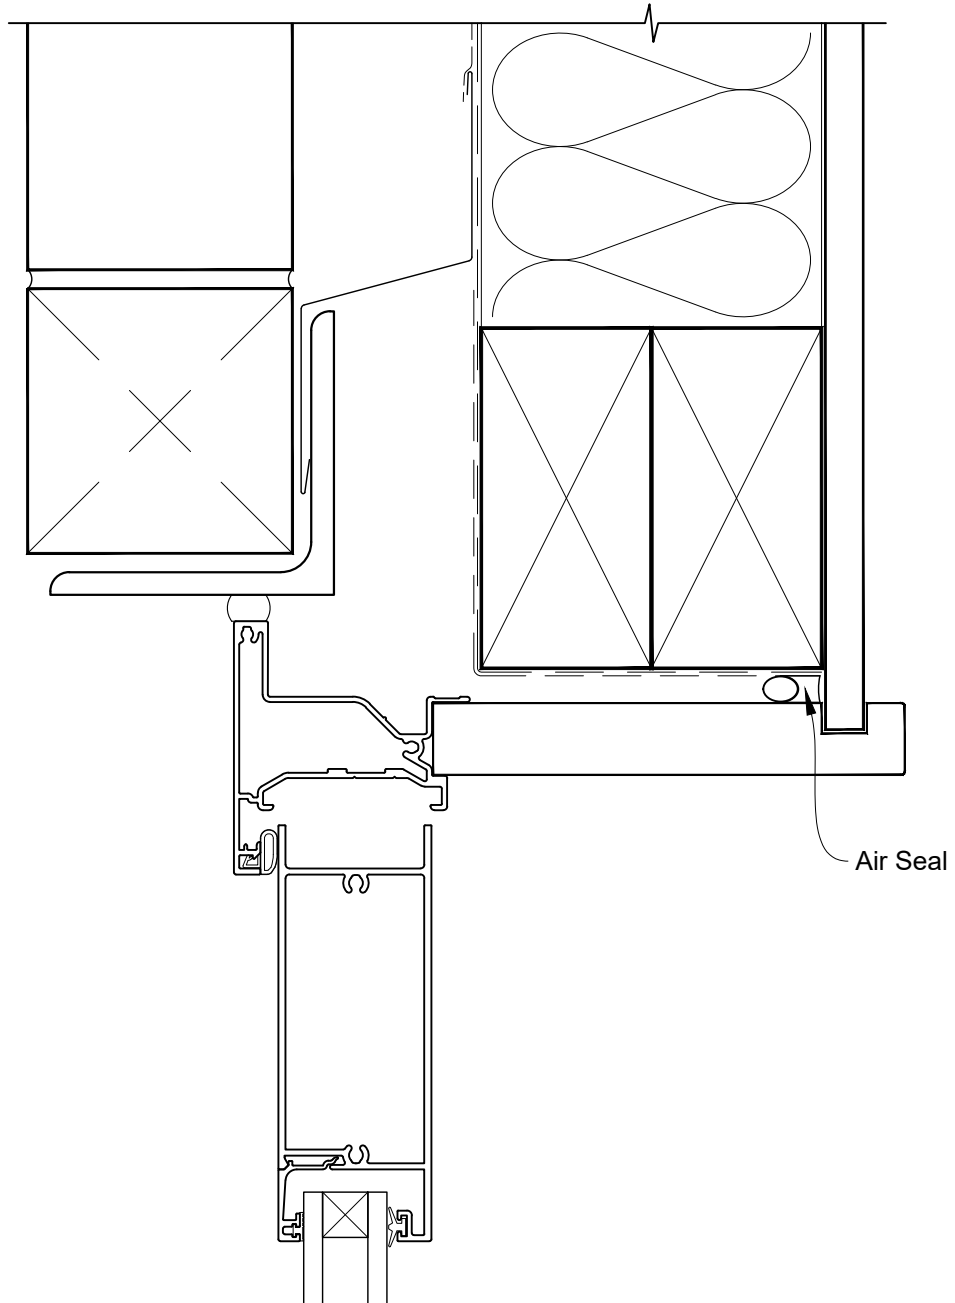

INSTALLATION DETAIL - VANTAGE RESIDENTIAL HINGED DOOR OPEN IN ON BRICK VENEER CAVITY CONSTRUCTION

Date: 01.04.19

Scale: 1:2

CAD Ref.: VRHIBV-CH

INSTALLATION DETAIL - VANTAGE RESIDENTIAL HINGED DOOR OPEN IN ON BRICK VENEER CAVITY CONSTRUCTION

Date: 01.04.19

Scale: 1:2

CAD Ref.: VRHIBV-CJ

INSTALLATION DETAIL - VANTAGE RESIDENTIAL HINGED DOOR OPEN IN ON BRICK VENEER CAVITY CONSTRUCTION

Date: 01.04.19

Scale: 1:2

CAD Ref.: VRHIBV-CS