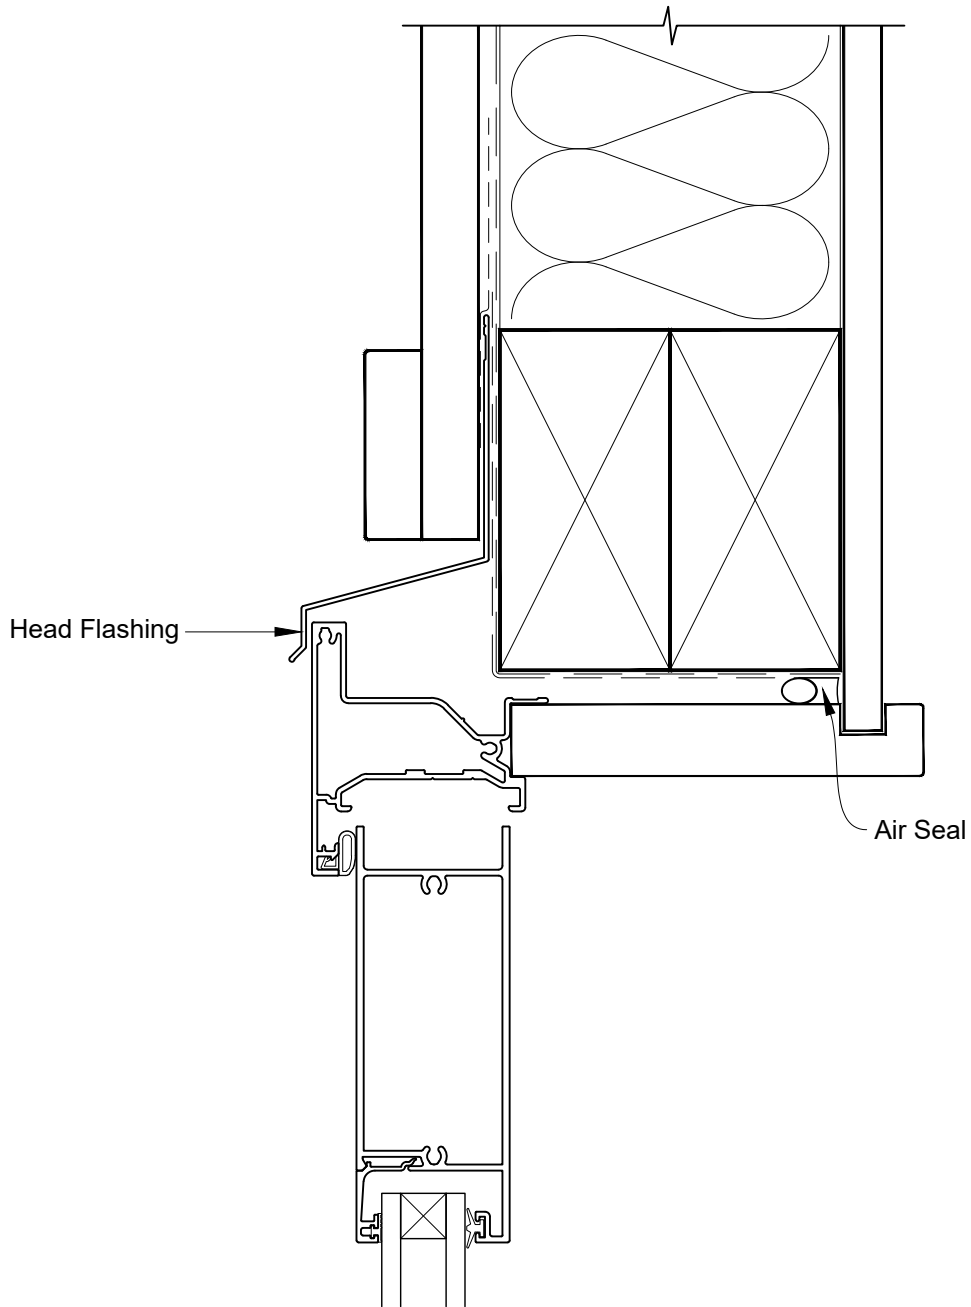

# INSTALLATION DETAIL - VANTAGE RESIDENTIAL HINGED DOOR OPEN IN ON BOARD & BATTEN CAVITY CONSTRUCTION

Date: 01.04.19

Scale: 1:2

CAD Ref.: VRHIBB-CS

# INSTALLATION DETAIL - VANTAGE RESIDENTIAL HINGED DOOR OPEN IN ON BOARD & BATTEN DIRECT FIXED CLADDING

Date: 01.04.19

Scale: 1:2

CAD Ref.: VRHIBB-DH