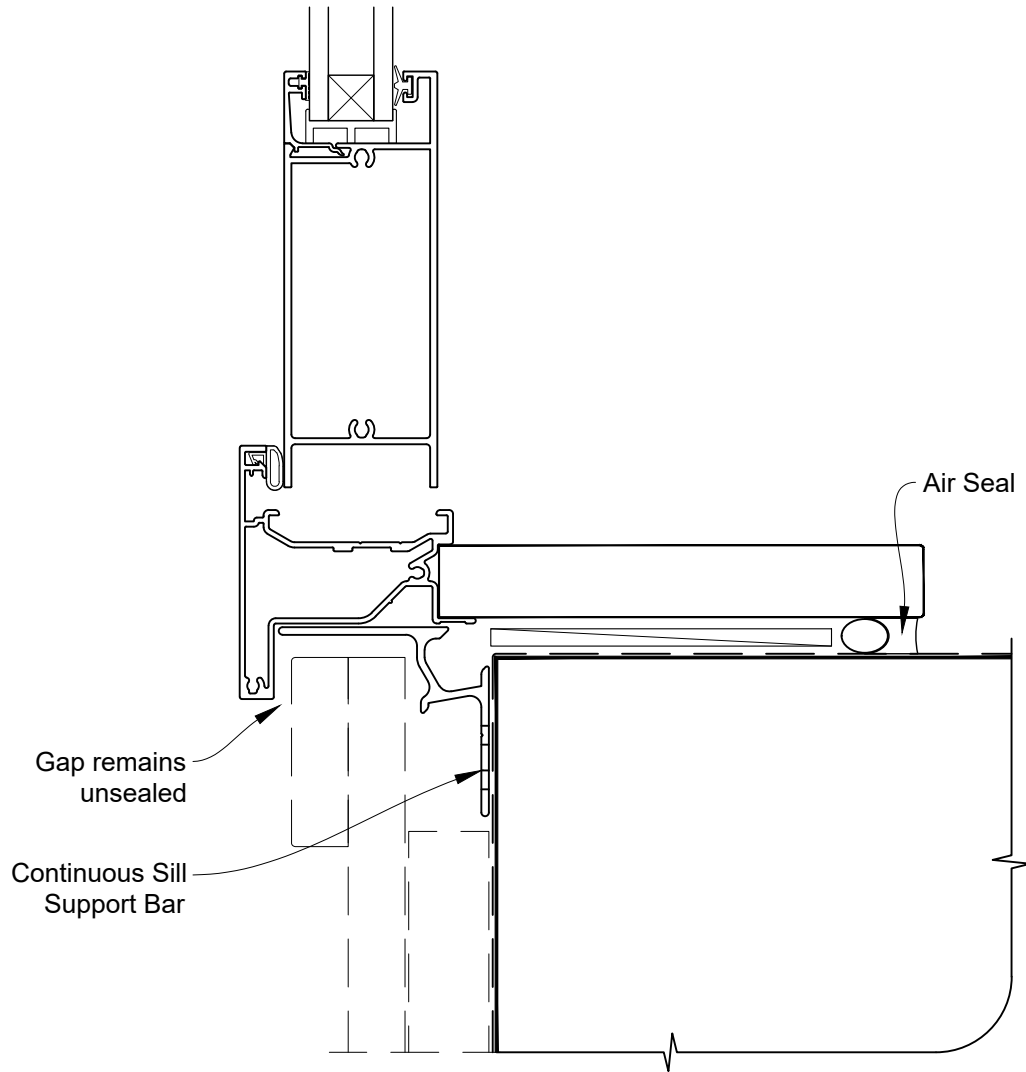

# INSTALLATION DETAIL - VANTAGE RESIDENTIAL HINGED DOOR OPEN IN ON BOARD & BATTEN CAVITY CONSTRUCTION

Date: 01.04.19

Scale: 1:2

CAD Ref.: VRHIBB-CS