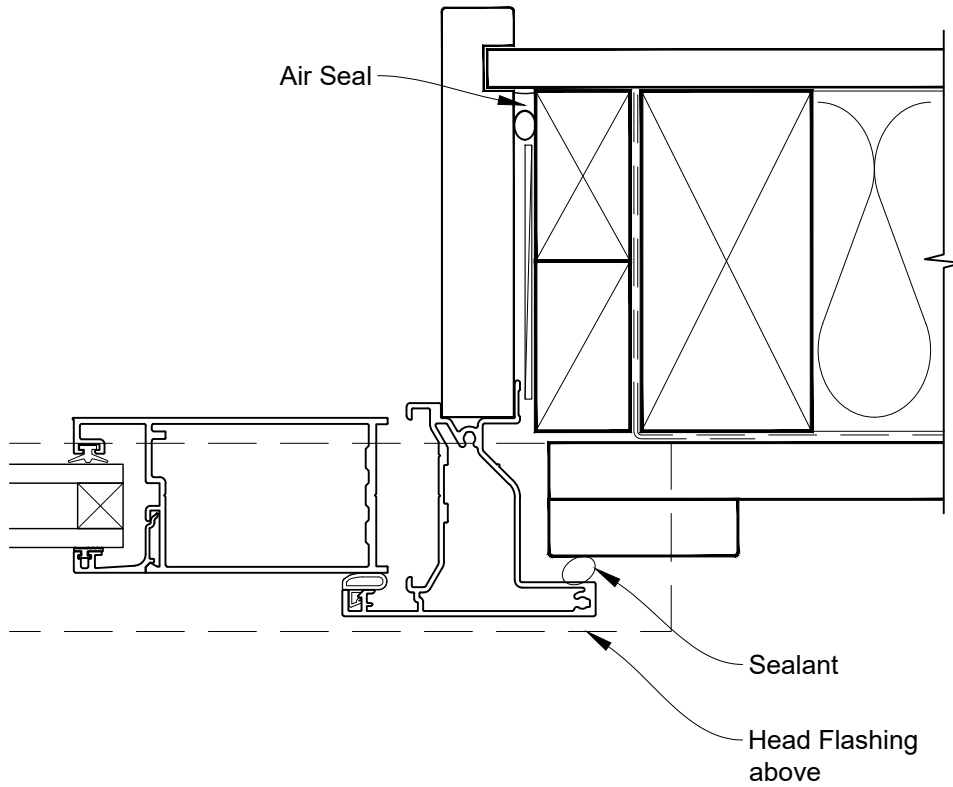

# INSTALLATION DETAIL - VANTAGE RESIDENTIAL HINGED DOOR OPEN IN ON BOARD & BATTEN DIRECT FIXED CLADDING

Date: 01.04.19

Scale: 1:2

CAD Ref.: VRHIBB-DH

# INSTALLATION DETAIL - VANTAGE RESIDENTIAL HINGED DOOR OPEN IN ON BOARD & BATTEN DIRECT FIXED CLADDING

Date: 01.04.19

Scale: 1:2

CAD Ref.: VRHIBB-DJ