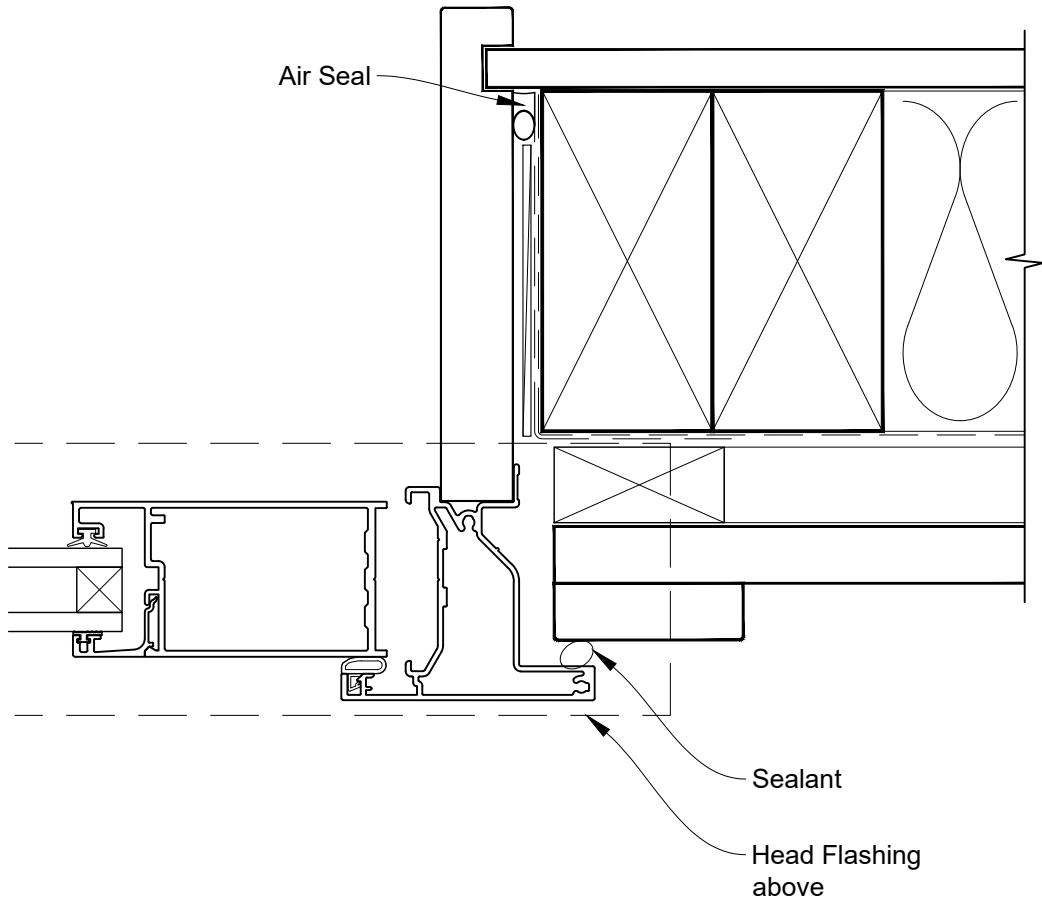

# INSTALLATION DETAIL - VANTAGE RESIDENTIAL HINGED DOOR OPEN IN ON BOARD & BATTEN CAVITY CONSTRUCTION

Date: 01.04.19

Scale: 1:2

CAD Ref.: VRHIBB-CH

# INSTALLATION DETAIL - VANTAGE RESIDENTIAL HINGED DOOR OPEN IN ON BOARD & BATTEN CAVITY CONSTRUCTION

Date: 01.04.19

Scale: 1:2

CAD Ref.: VRHIBB-CJ