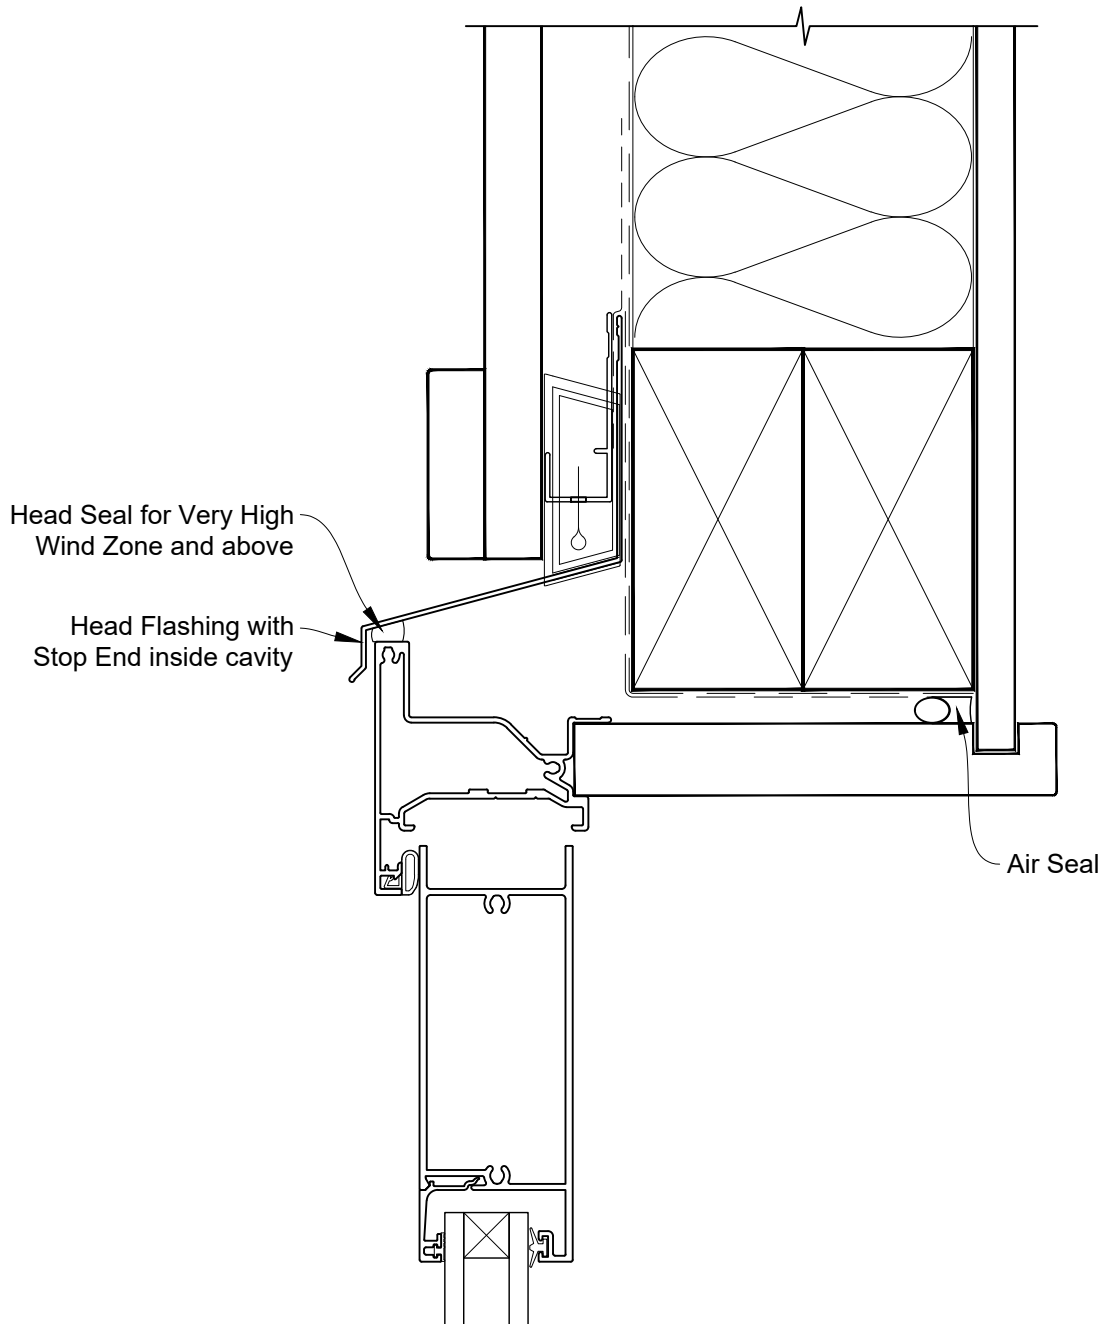

# INSTALLATION DETAIL - VANTAGE RESIDENTIAL HINGED DOOR OPEN IN ON BOARD & BATTEN CAVITY CONSTRUCTION

Date: 01.04.19

Scale: 1:2

CAD Ref.: VRHIBB-CH

# INSTALLATION DETAIL - VANTAGE RESIDENTIAL HINGED DOOR OPEN IN ON BOARD & BATTEN CAVITY CONSTRUCTION

Date: 01.04.19

Scale: 1:2

CAD Ref.: VRHIBB-CJ