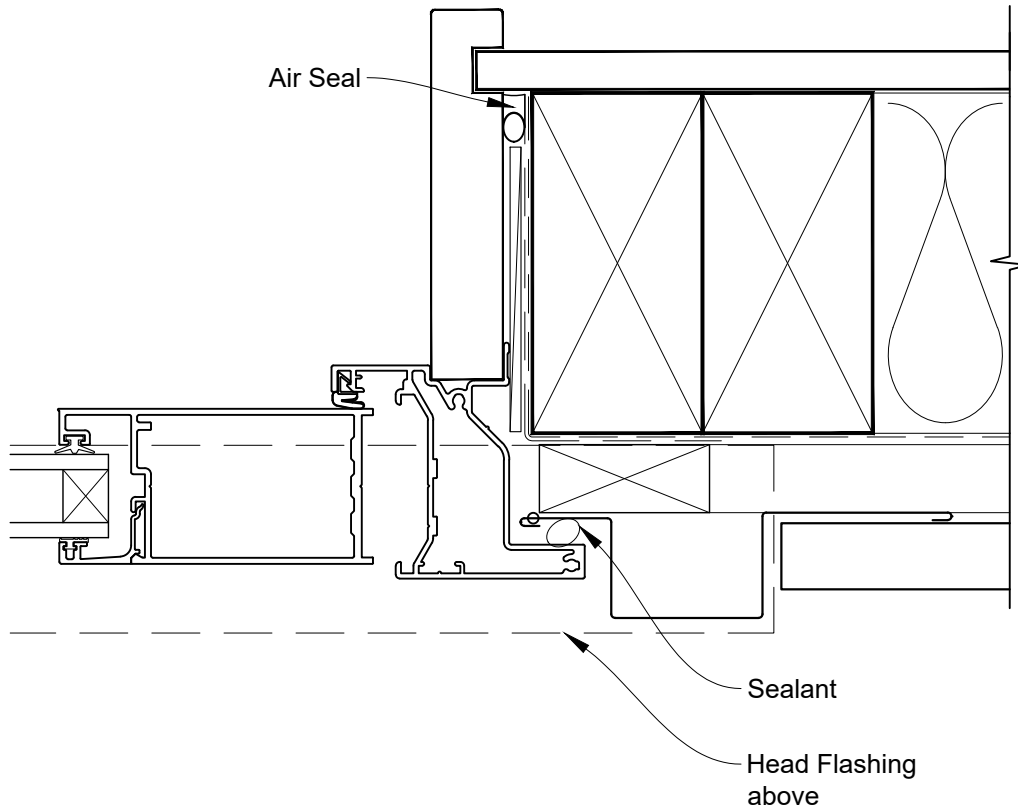

INSTALLATION DETAIL - VANTAGE RESIDENTIAL BIFOLD WINDOW ON PROFILE METAL CAVITY CONSTRUCTION

Date: 01.04.19

Scale: 1:2

CAD Ref.: VRBWPM-CH

**INSTALLATION DETAIL - VANTAGE RESIDENTIAL
BIFOLD WINDOW ON PROFILE METAL
CAVITY CONSTRUCTION**

Date: 01.04.19

Scale: 1:2

CAD Ref.: VRBWPM-CJ

INSTALLATION DETAIL - VANTAGE RESIDENTIAL BIFOLD WINDOW ON PROFILE METAL CAVITY CONSTRUCTION

Date: 01.04.19

Scale: 1:2

CAD Ref.: VRBWPM-CS

**INSTALLATION DETAIL - VANTAGE RESIDENTIAL
BIFOLD WINDOW ON PROFILE METAL
DIRECT FIXED CLADDING**

Date: 01.04.19

Scale: 1:2

CAD Ref.: VRBWPM-DH

**INSTALLATION DETAIL - VANTAGE RESIDENTIAL
BIFOLD WINDOW ON PROFILE METAL
DIRECT FIXED CLADDING**

Date: 01.04.19

Scale: 1:2

CAD Ref.: VRBWPM-DJ

INSTALLATION DETAIL - VANTAGE RESIDENTIAL BIFOLD WINDOW ON PROFILE METAL DIRECT FIXED CLADDING

Date: 01.04.19

Scale: 1:2

CAD Ref.: VRBWPM-DS