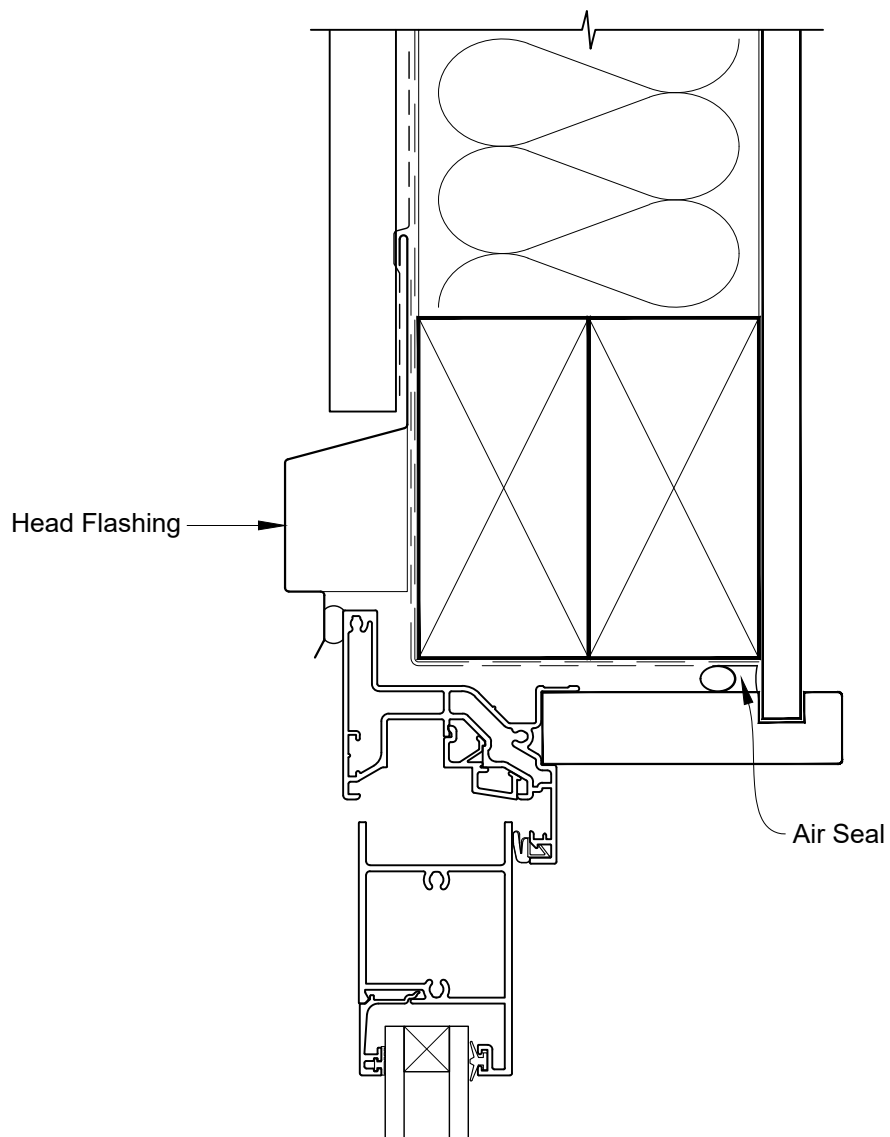

INSTALLATION DETAIL - VANTAGE RESIDENTIAL BIFOLD WINDOW ON PROFILE METAL CAVITY CONSTRUCTION

Date: 01.04.19

Scale: 1:2

CAD Ref.: VRBWPM-CH

**INSTALLATION DETAIL - VANTAGE RESIDENTIAL
BIFOLD WINDOW ON PROFILE METAL
CAVITY CONSTRUCTION**

Date: 01.04.19

Scale: 1:2

CAD Ref.: VRBWPM-CJ

INSTALLATION DETAIL - VANTAGE RESIDENTIAL BIFOLD WINDOW ON PROFILE METAL CAVITY CONSTRUCTION

Date: 01.04.19

Scale: 1:2

CAD Ref.: VRBWPM-CS

**INSTALLATION DETAIL - VANTAGE RESIDENTIAL
BIFOLD WINDOW ON PROFILE METAL
DIRECT FIXED CLADDING**

Date: 01.04.19

Scale: 1:2

CAD Ref.: VRBWPM-DH

**INSTALLATION DETAIL - VANTAGE RESIDENTIAL
BIFOLD WINDOW ON PROFILE METAL
DIRECT FIXED CLADDING**

Date: 01.04.19

Scale: 1:2

CAD Ref.: VRBWPM-DJ

INSTALLATION DETAIL - VANTAGE RESIDENTIAL BIFOLD WINDOW ON PROFILE METAL DIRECT FIXED CLADDING

Date: 01.04.19

Scale: 1:2

CAD Ref.: VRBWPM-DS