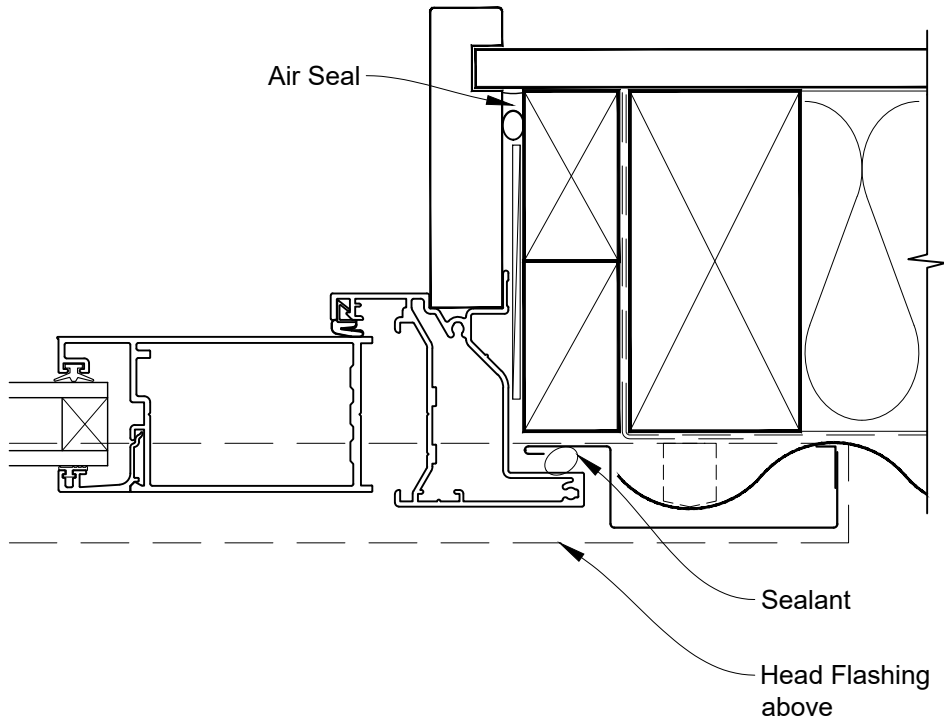

INSTALLATION DETAIL - VANTAGE RESIDENTIAL BIFOLD WINDOW ON PROFILE METAL CAVITY CONSTRUCTION

Date: 01.04.19

Scale: 1:2

CAD Ref.: VRBWPM-CH

**INSTALLATION DETAIL - VANTAGE RESIDENTIAL
BIFOLD WINDOW ON PROFILE METAL
CAVITY CONSTRUCTION**

Date: 01.04.19

Scale: 1:2

CAD Ref.: VRBWPM-CJ

INSTALLATION DETAIL - VANTAGE RESIDENTIAL BIFOLD WINDOW ON PROFILE METAL CAVITY CONSTRUCTION

Date: 01.04.19

Scale: 1:2

CAD Ref.: VRBWPM-CS

**INSTALLATION DETAIL - VANTAGE RESIDENTIAL
BIFOLD WINDOW ON PROFILE METAL
DIRECT FIXED CLADDING**

Date: 01.04.19

Scale: 1:2

CAD Ref.: VRBWPM-DH

**INSTALLATION DETAIL - VANTAGE RESIDENTIAL
BIFOLD WINDOW ON PROFILE METAL
DIRECT FIXED CLADDING**

Date: 01.04.19

Scale: 1:2

CAD Ref.: VRBWPM-DJ

INSTALLATION DETAIL - VANTAGE RESIDENTIAL BIFOLD WINDOW ON PROFILE METAL DIRECT FIXED CLADDING

Date: 01.04.19

Scale: 1:2

CAD Ref.: VRBWPM-DS