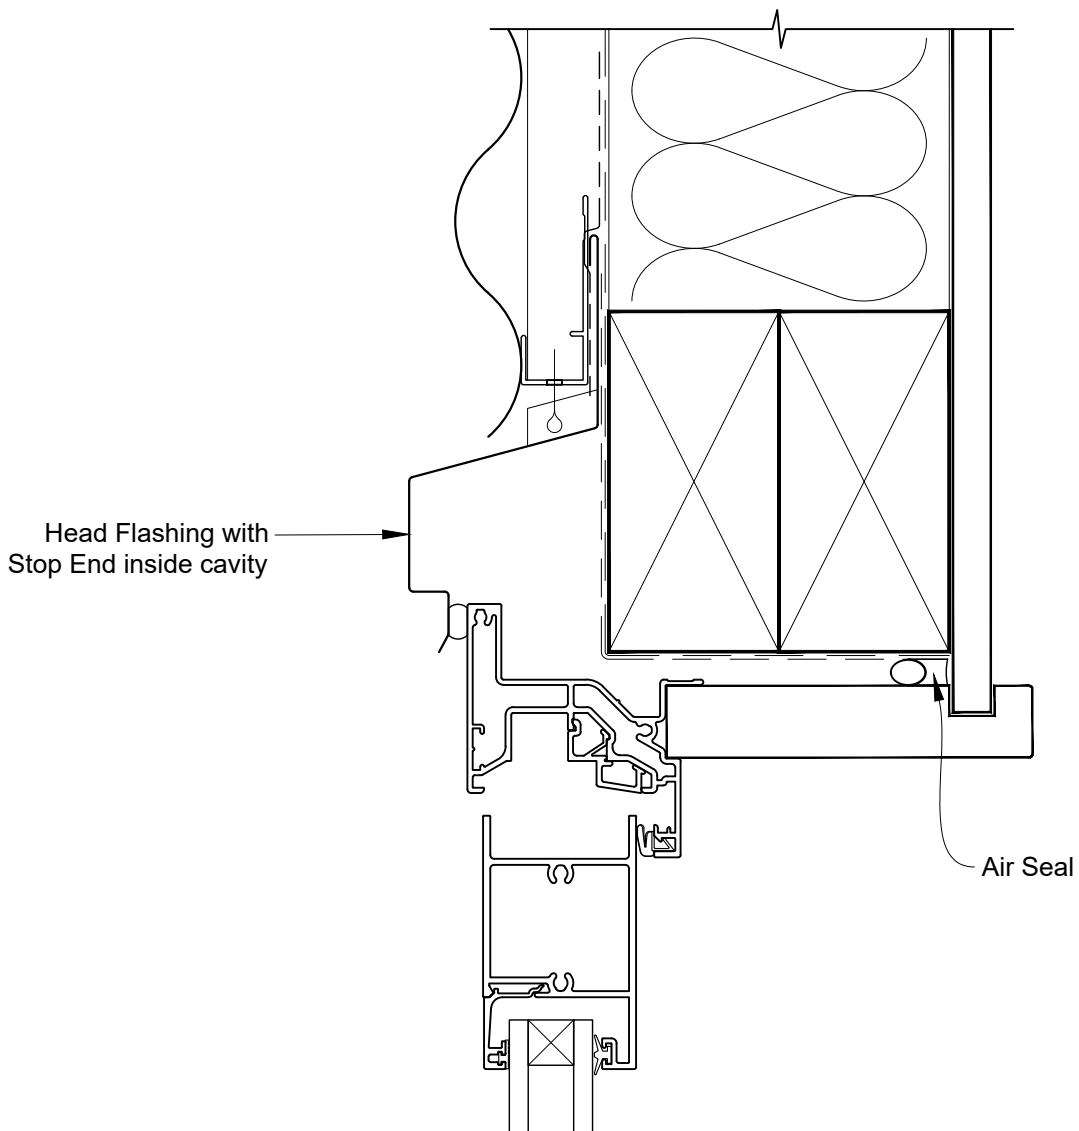

INSTALLATION DETAIL - VANTAGE RESIDENTIAL BIFOLD WINDOW ON PROFILE METAL CAVITY CONSTRUCTION

Date: 01.04.19

Scale: 1:2

CAD Ref.: VRBWPM-CH

**INSTALLATION DETAIL - VANTAGE RESIDENTIAL
BIFOLD WINDOW ON PROFILE METAL
CAVITY CONSTRUCTION**

Date: 01.04.19

Scale: 1:2

CAD Ref.: VRBWPM-CJ

INSTALLATION DETAIL - VANTAGE RESIDENTIAL BIFOLD WINDOW ON PROFILE METAL CAVITY CONSTRUCTION

Date: 01.04.19

Scale: 1:2

CAD Ref.: VRBWPM-CS

**INSTALLATION DETAIL - VANTAGE RESIDENTIAL
BIFOLD WINDOW ON PROFILE METAL
DIRECT FIXED CLADDING**

Date: 01.04.19

Scale: 1:2

CAD Ref.: VRBWPM-DH

**INSTALLATION DETAIL - VANTAGE RESIDENTIAL
BIFOLD WINDOW ON PROFILE METAL
DIRECT FIXED CLADDING**

Date: 01.04.19

Scale: 1:2

CAD Ref.: VRBWPM-DJ

INSTALLATION DETAIL - VANTAGE RESIDENTIAL BIFOLD WINDOW ON PROFILE METAL DIRECT FIXED CLADDING

Date: 01.04.19

Scale: 1:2

CAD Ref.: VRBWPM-DS