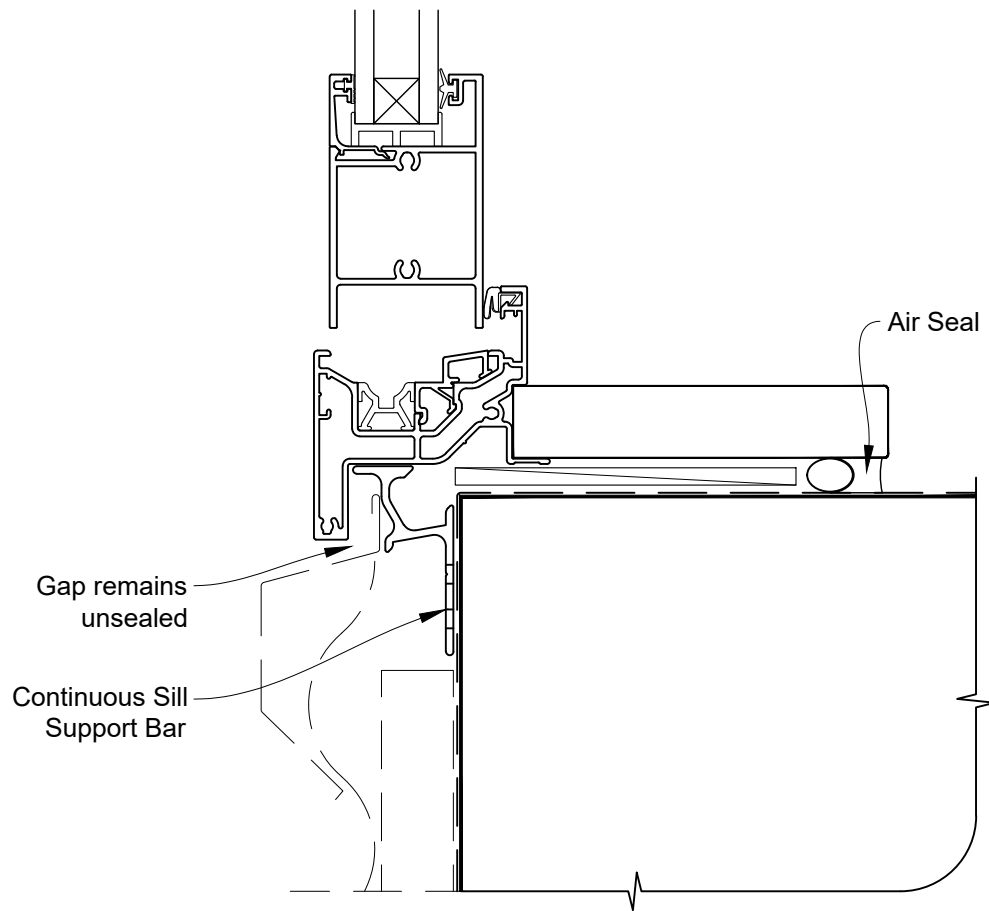

INSTALLATION DETAIL - VANTAGE RESIDENTIAL BIFOLD WINDOW ON PROFILE METAL CAVITY CONSTRUCTION

Date: 01.04.19

Scale: 1:2

CAD Ref.: VRBWPM-CH

**INSTALLATION DETAIL - VANTAGE RESIDENTIAL
BIFOLD WINDOW ON PROFILE METAL
CAVITY CONSTRUCTION**

Date: 01.04.19

Scale: 1:2

CAD Ref.: VRBWPM-CJ

INSTALLATION DETAIL - VANTAGE RESIDENTIAL BIFOLD WINDOW ON PROFILE METAL CAVITY CONSTRUCTION

Date: 01.04.19

Scale: 1:2

CAD Ref.: VRBWPM-CS

**INSTALLATION DETAIL - VANTAGE RESIDENTIAL
BIFOLD WINDOW ON PROFILE METAL
DIRECT FIXED CLADDING**

Date: 01.04.19

Scale: 1:2

CAD Ref.: VRBWPM-DH

**INSTALLATION DETAIL - VANTAGE RESIDENTIAL
BIFOLD WINDOW ON PROFILE METAL
DIRECT FIXED CLADDING**

Date: 01.04.19

Scale: 1:2

CAD Ref.: VRBWPM-DJ

INSTALLATION DETAIL - VANTAGE RESIDENTIAL BIFOLD WINDOW ON PROFILE METAL DIRECT FIXED CLADDING

Date: 01.04.19

Scale: 1:2

CAD Ref.: VRBWPM-DS