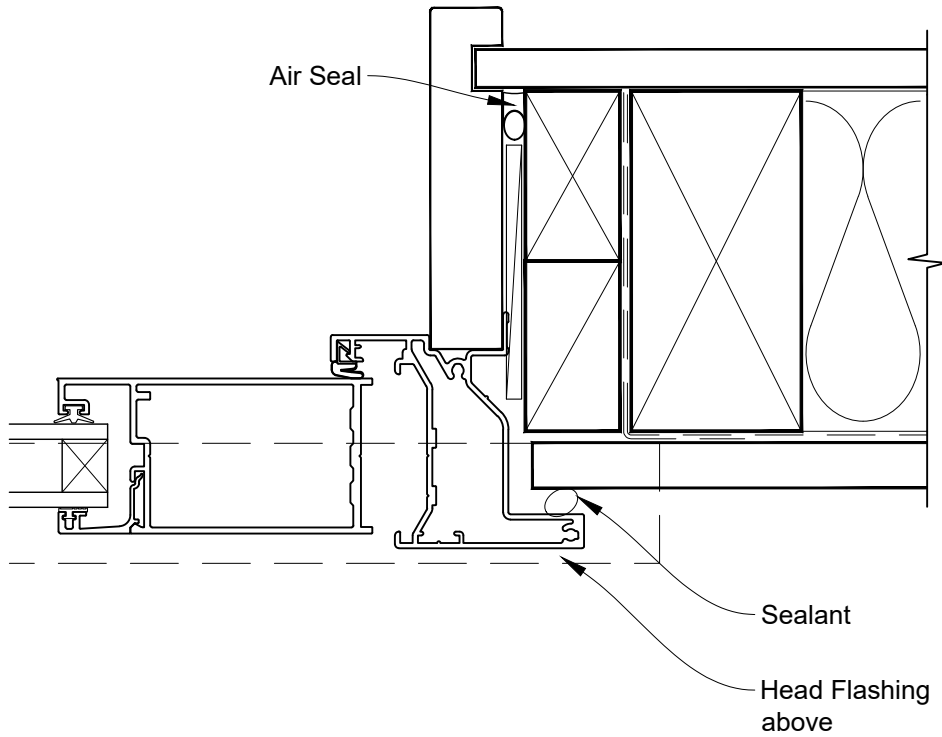

INSTALLATION DETAIL - VANTAGE RESIDENTIAL BIFOLD WINDOW ON FLAT SHEET CAVITY CONSTRUCTION

Date: 01.04.19

Scale: 1:2

CAD Ref.: VRBWFS-CH

INSTALLATION DETAIL - VANTAGE RESIDENTIAL BIFOLD WINDOW ON FLAT SHEET CAVITY CONSTRUCTION

Date: 01.04.19

Scale: 1:2

CAD Ref.: VRBWFS-CJ

INSTALLATION DETAIL - VANTAGE RESIDENTIAL BIFOLD WINDOW ON FLAT SHEET CAVITY CONSTRUCTION

Date: 01.04.19

Scale: 1:2

CAD Ref.: VRBWFS-CS

**INSTALLATION DETAIL - VANTAGE RESIDENTIAL
BIFOLD WINDOW ON FLAT SHEET
DIRECT FIXED CLADDING**

Date: 01.04.19

Scale: 1:2

CAD Ref.: VRBWFS-DH

INSTALLATION DETAIL - VANTAGE RESIDENTIAL BIFOLD WINDOW ON FLAT SHEET DIRECT FIXED CLADDING

Date: 01.04.19

Scale: 1:2

CAD Ref.: VRBWFS-DJ

**INSTALLATION DETAIL - VANTAGE RESIDENTIAL
BIFOLD WINDOW ON FLAT SHEET
DIRECT FIXED CLADDING**

Date: 01.04.19

Scale: 1:2

CAD Ref.: VRBWFS-DS