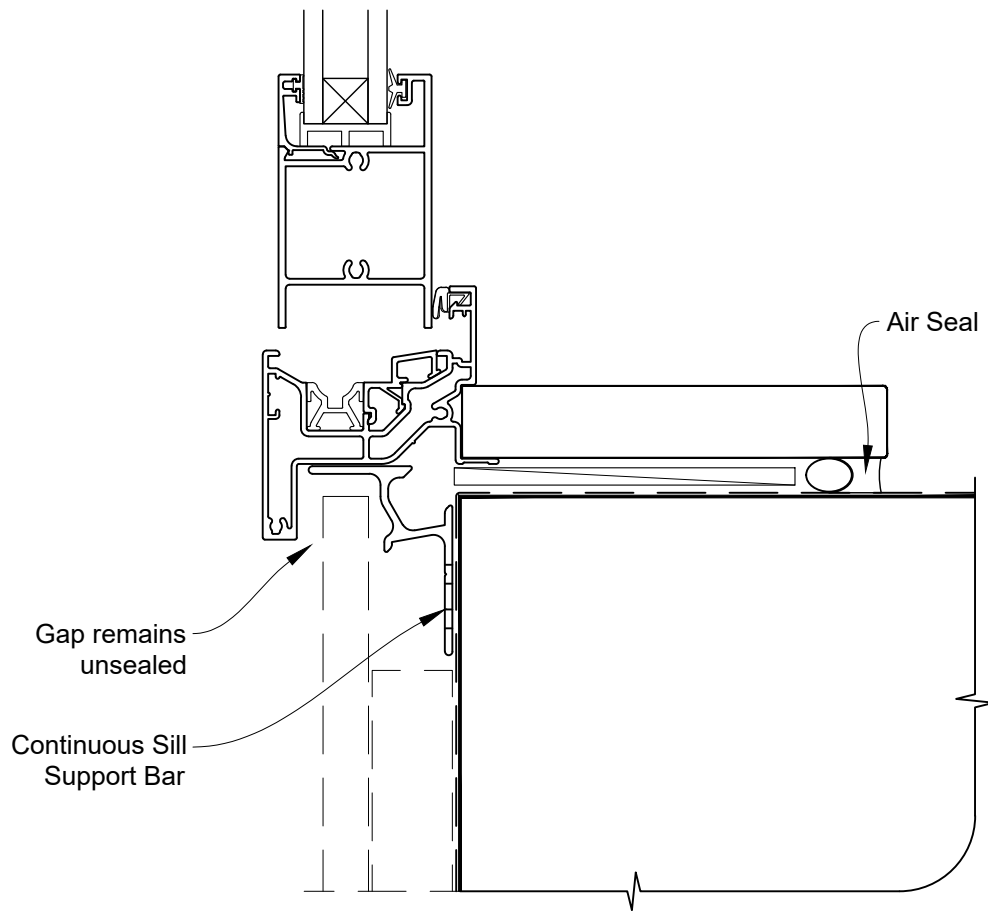

INSTALLATION DETAIL - VANTAGE RESIDENTIAL BIFOLD WINDOW ON FLAT SHEET CAVITY CONSTRUCTION

Date: 01.04.19

Scale: 1:2

CAD Ref.: VRBWFS-CH

INSTALLATION DETAIL - VANTAGE RESIDENTIAL BIFOLD WINDOW ON FLAT SHEET CAVITY CONSTRUCTION

Date: 01.04.19

Scale: 1:2

CAD Ref.: VRBWFS-CJ

INSTALLATION DETAIL - VANTAGE RESIDENTIAL BIFOLD WINDOW ON FLAT SHEET CAVITY CONSTRUCTION

Date: 01.04.19

Scale: 1:2

CAD Ref.: VRBWFS-CS

**INSTALLATION DETAIL - VANTAGE RESIDENTIAL
BIFOLD WINDOW ON FLAT SHEET
DIRECT FIXED CLADDING**

Date: 01.04.19

Scale: 1:2

CAD Ref.: VRBWFS-DH

INSTALLATION DETAIL - VANTAGE RESIDENTIAL BIFOLD WINDOW ON FLAT SHEET DIRECT FIXED CLADDING

Date: 01.04.19

Scale: 1:2

CAD Ref.: VRBWFS-DJ

**INSTALLATION DETAIL - VANTAGE RESIDENTIAL
BIFOLD WINDOW ON FLAT SHEET
DIRECT FIXED CLADDING**