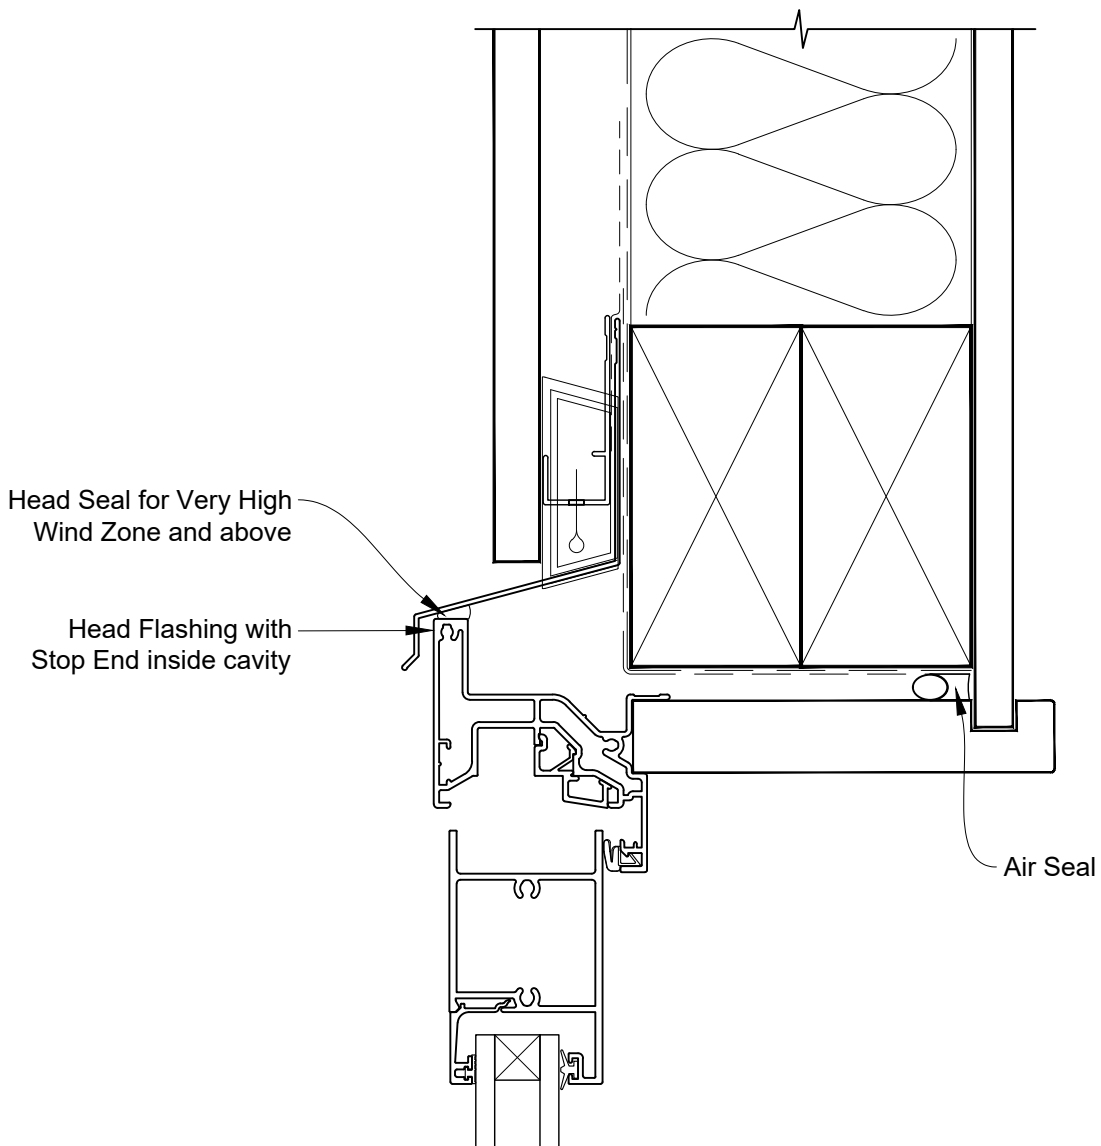

INSTALLATION DETAIL - VANTAGE RESIDENTIAL BIFOLD WINDOW ON FLAT SHEET CAVITY CONSTRUCTION

Date: 01.04.19

Scale: 1:2

CAD Ref.: VRBWFS-CH

INSTALLATION DETAIL - VANTAGE RESIDENTIAL BIFOLD WINDOW ON FLAT SHEET CAVITY CONSTRUCTION

Date: 01.04.19

Scale: 1:2

CAD Ref.: VRBWFS-CJ

INSTALLATION DETAIL - VANTAGE RESIDENTIAL BIFOLD WINDOW ON FLAT SHEET CAVITY CONSTRUCTION

Date: 01.04.19

Scale: 1:2

CAD Ref.: VRBWFS-CS

**INSTALLATION DETAIL - VANTAGE RESIDENTIAL
BIFOLD WINDOW ON FLAT SHEET
DIRECT FIXED CLADDING**