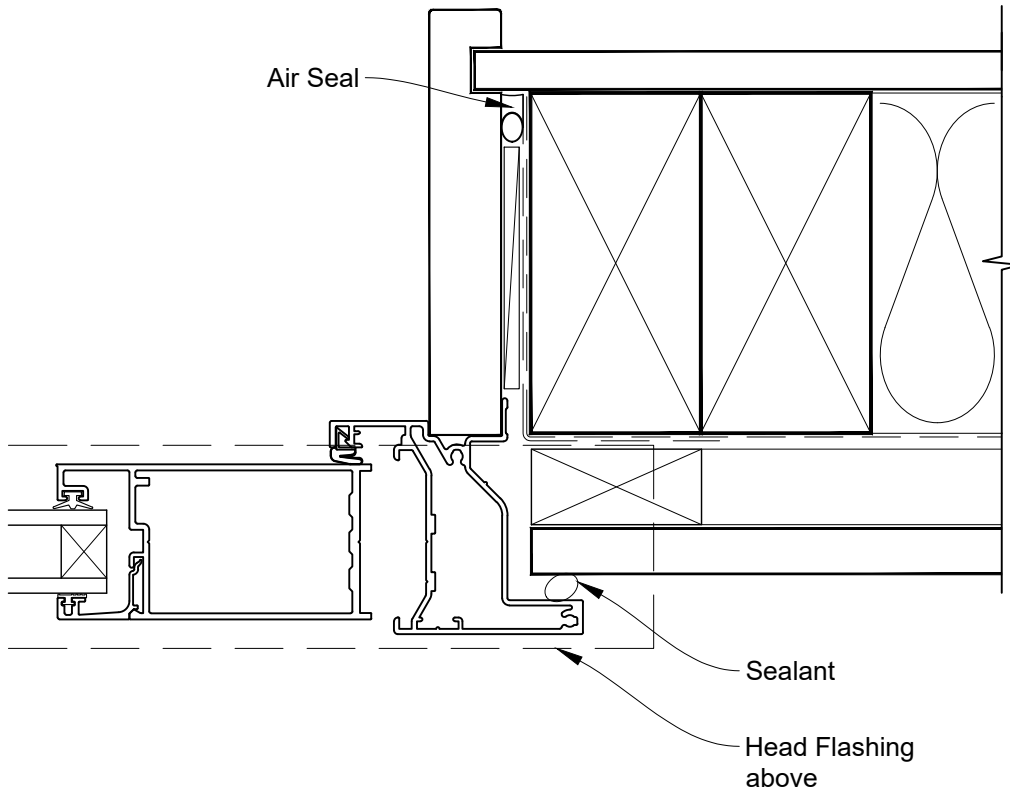

INSTALLATION DETAIL - VANTAGE RESIDENTIAL BIFOLD WINDOW ON FLAT SHEET CAVITY CONSTRUCTION

Date: 01.04.19

Scale: 1:2

CAD Ref.: VRBWFS-CH

INSTALLATION DETAIL - VANTAGE RESIDENTIAL BIFOLD WINDOW ON FLAT SHEET CAVITY CONSTRUCTION

Date: 01.04.19

Scale: 1:2

CAD Ref.: VRBWFS-CJ

INSTALLATION DETAIL - VANTAGE RESIDENTIAL BIFOLD WINDOW ON FLAT SHEET CAVITY CONSTRUCTION

Date: 01.04.19

Scale: 1:2

CAD Ref.: VRBWFS-CS

**INSTALLATION DETAIL - VANTAGE RESIDENTIAL
BIFOLD WINDOW ON FLAT SHEET
DIRECT FIXED CLADDING**

Date: 01.04.19

Scale: 1:2

CAD Ref.: VRBWFS-DS