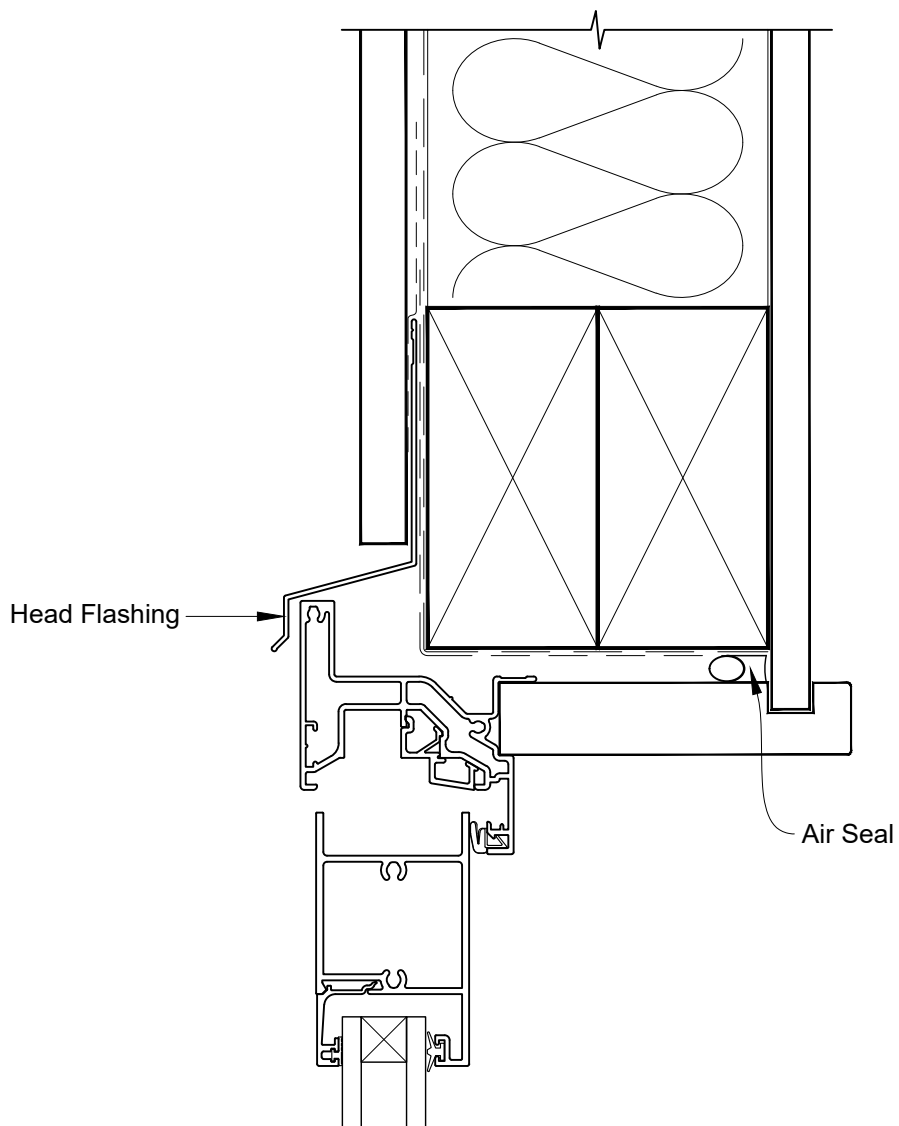

INSTALLATION DETAIL - VANTAGE RESIDENTIAL BIFOLD WINDOW ON FLAT SHEET CAVITY CONSTRUCTION

Date: 01.04.19

Scale: 1:2

CAD Ref.: VRBWFS-CH

INSTALLATION DETAIL - VANTAGE RESIDENTIAL BIFOLD WINDOW ON FLAT SHEET CAVITY CONSTRUCTION

Date: 01.04.19

Scale: 1:2

CAD Ref.: VRBWFS-CJ

INSTALLATION DETAIL - VANTAGE RESIDENTIAL BIFOLD WINDOW ON FLAT SHEET CAVITY CONSTRUCTION

Date: 01.04.19

Scale: 1:2

CAD Ref.: VRBWFS-CS

**INSTALLATION DETAIL - VANTAGE RESIDENTIAL
BIFOLD WINDOW ON FLAT SHEET
DIRECT FIXED CLADDING**

Date: 01.04.19

Scale: 1:2

CAD Ref.: VRBWFS-DH

INSTALLATION DETAIL - VANTAGE RESIDENTIAL BIFOLD WINDOW ON FLAT SHEET DIRECT FIXED CLADDING

Date: 01.04.19

Scale: 1:2

CAD Ref.: VRBWFS-DJ

**INSTALLATION DETAIL - VANTAGE RESIDENTIAL
BIFOLD WINDOW ON FLAT SHEET
DIRECT FIXED CLADDING**

Date: 01.04.19

Scale: 1:2

CAD Ref.: VRBWFS-DS