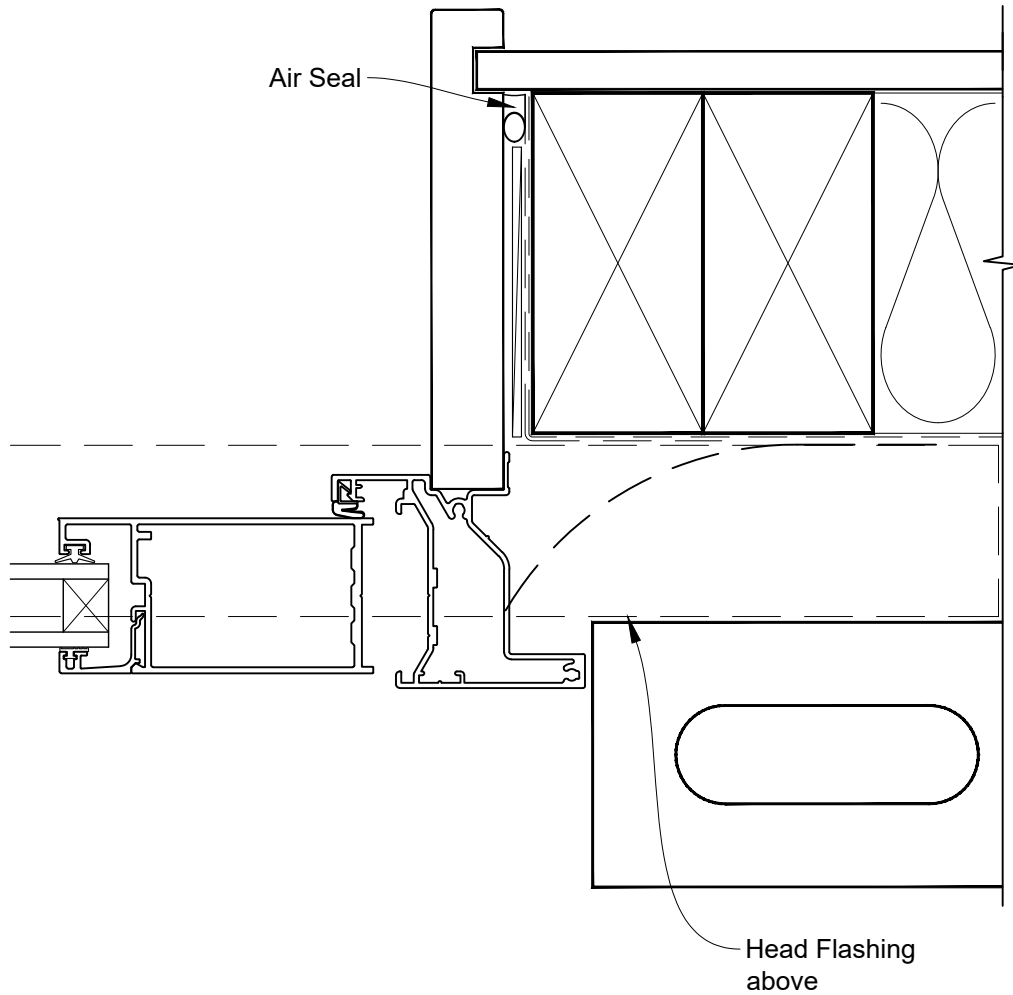

**INSTALLATION DETAIL - VANTAGE RESIDENTIAL
BIFOLD WINDOW ON BRICK VENEER
CAVITY CONSTRUCTION**

Date: 01.04.19

Scale: 1:2

CAD Ref.: VRBWBV-CH

INSTALLATION DETAIL - VANTAGE RESIDENTIAL BIFOLD WINDOW ON BRICK VENEER CAVITY CONSTRUCTION

Date: 01.04.19

Scale: 1:2

CAD Ref.: VRBWBV-CJ

INSTALLATION DETAIL - VANTAGE RESIDENTIAL BIFOLD WINDOW ON BRICK VENEER CAVITY CONSTRUCTION

Date: 01.04.19

Scale: 1:2

CAD Ref.: VRBWBV-CS