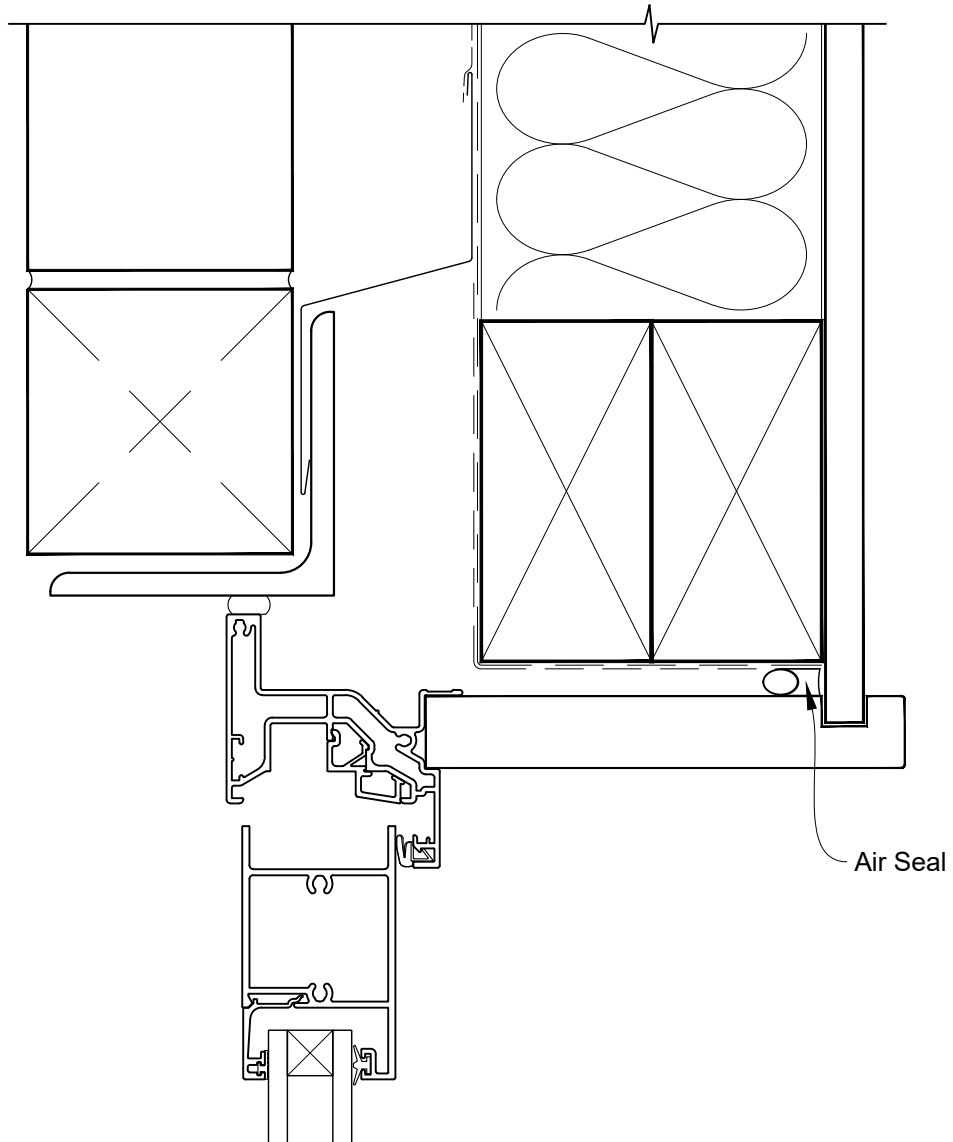

**INSTALLATION DETAIL - VANTAGE RESIDENTIAL
BIFOLD WINDOW ON BRICK VENEER
CAVITY CONSTRUCTION**

Date: 01.04.19

Scale: 1:2

CAD Ref.: VRBWBV-CH

INSTALLATION DETAIL - VANTAGE RESIDENTIAL BIFOLD WINDOW ON BRICK VENEER CAVITY CONSTRUCTION

Date: 01.04.19

Scale: 1:2

CAD Ref.: VRBWBV-CJ

INSTALLATION DETAIL - VANTAGE RESIDENTIAL BIFOLD WINDOW ON BRICK VENEER CAVITY CONSTRUCTION

Date: 01.04.19

Scale: 1:2

CAD Ref.: VRBWBV-CS