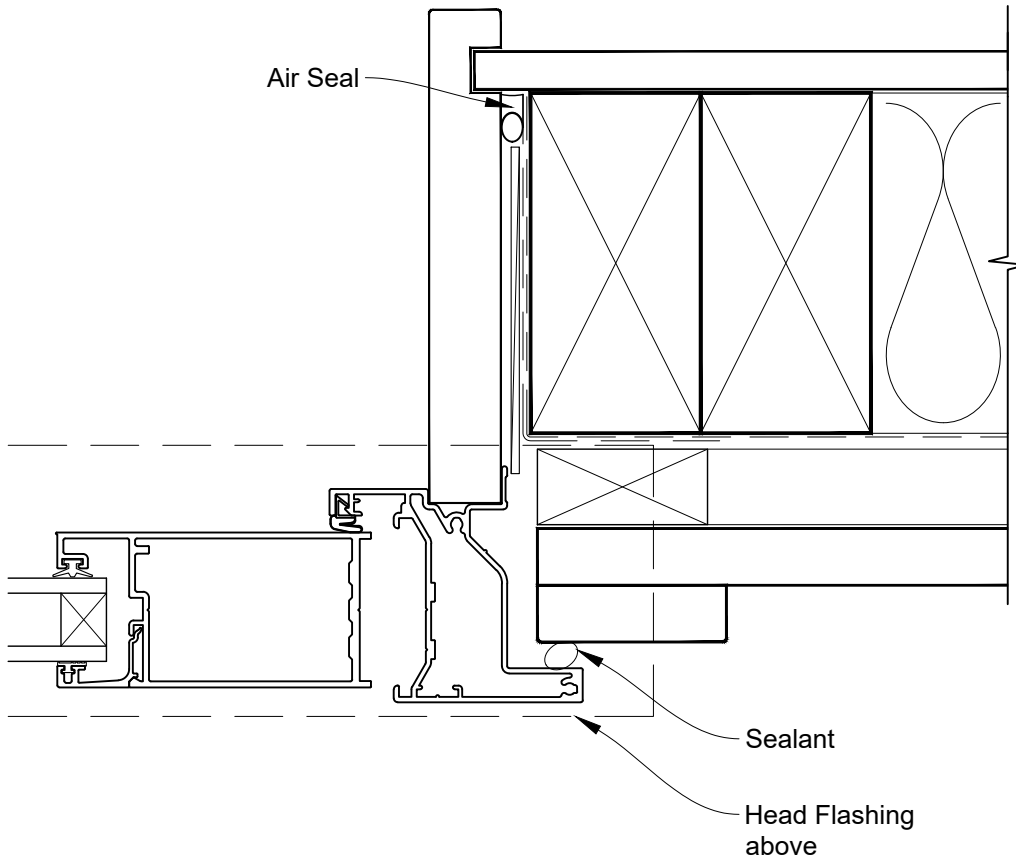

INSTALLATION DETAIL - VANTAGE RESIDENTIAL BIFOLD WINDOW ON BOARD & BATTEN CAVITY CONSTRUCTION

Date: 01.04.19

Scale: 1:2

CAD Ref.: VRBWBB-CH

INSTALLATION DETAIL - VANTAGE RESIDENTIAL BIFOLD WINDOW ON BOARD & BATTEN CAVITY CONSTRUCTION

Date: 01.04.19

Scale: 1:2

CAD Ref.: VRBWBB-CJ

INSTALLATION DETAIL - VANTAGE RESIDENTIAL BIFOLD WINDOW ON BOARD & BATTEN CAVITY CONSTRUCTION

Date: 01.04.19

Scale: 1:2

CAD Ref.: VRBWBB-CS

**INSTALLATION DETAIL - VANTAGE RESIDENTIAL
BIFOLD WINDOW ON BOARD & BATTEN
DIRECT FIXED CLADDING**

Date: 01.04.19

Scale: 1:2

CAD Ref.: VRBWBB-DH

INSTALLATION DETAIL - VANTAGE RESIDENTIAL BIFOLD WINDOW ON BOARD & BATTEN DIRECT FIXED CLADDING

Date: 01.04.19

Scale: 1:2

CAD Ref.: VRBWBB-DJ

INSTALLATION DETAIL - VANTAGE RESIDENTIAL BIFOLD WINDOW ON BOARD & BATTEN DIRECT FIXED CLADDING

Date: 01.04.19

Scale: 1:2

CAD Ref.: VRBWBB-DS