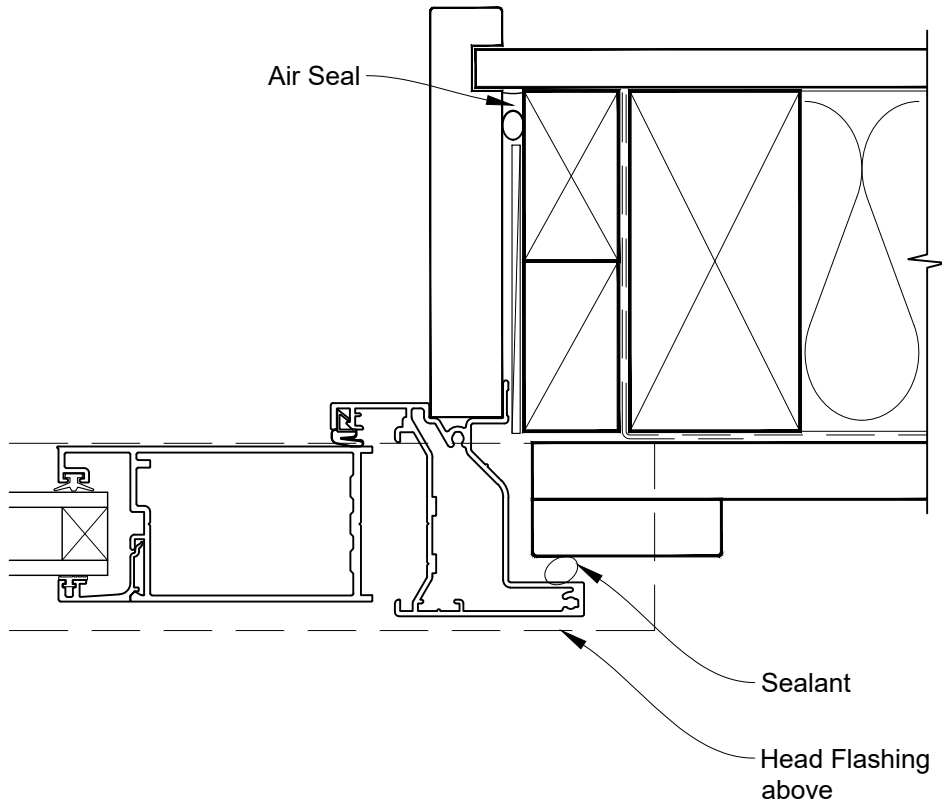

INSTALLATION DETAIL - VANTAGE RESIDENTIAL BIFOLD WINDOW ON BOARD & BATTEN CAVITY CONSTRUCTION

Date: 01.04.19

Scale: 1:2

CAD Ref.: VRBWBB-CH

INSTALLATION DETAIL - VANTAGE RESIDENTIAL BIFOLD WINDOW ON BOARD & BATTEN CAVITY CONSTRUCTION

Date: 01.04.19

Scale: 1:2

CAD Ref.: VRBWBB-CJ

INSTALLATION DETAIL - VANTAGE RESIDENTIAL BIFOLD WINDOW ON BOARD & BATTEN CAVITY CONSTRUCTION

Date: 01.04.19

Scale: 1:2

CAD Ref.: VRBWBB-CS

**INSTALLATION DETAIL - VANTAGE RESIDENTIAL
BIFOLD WINDOW ON BOARD & BATTEN
DIRECT FIXED CLADDING**

Date: 01.04.19

Scale: 1:2

CAD Ref.: VRBWBB-DH

INSTALLATION DETAIL - VANTAGE RESIDENTIAL BIFOLD WINDOW ON BOARD & BATTEN DIRECT FIXED CLADDING

Date: 01.04.19

Scale: 1:2

CAD Ref.: VRBWBB-DJ

INSTALLATION DETAIL - VANTAGE RESIDENTIAL BIFOLD WINDOW ON BOARD & BATTEN DIRECT FIXED CLADDING

Date: 01.04.19

Scale: 1:2

CAD Ref.: VRBWBB-DS