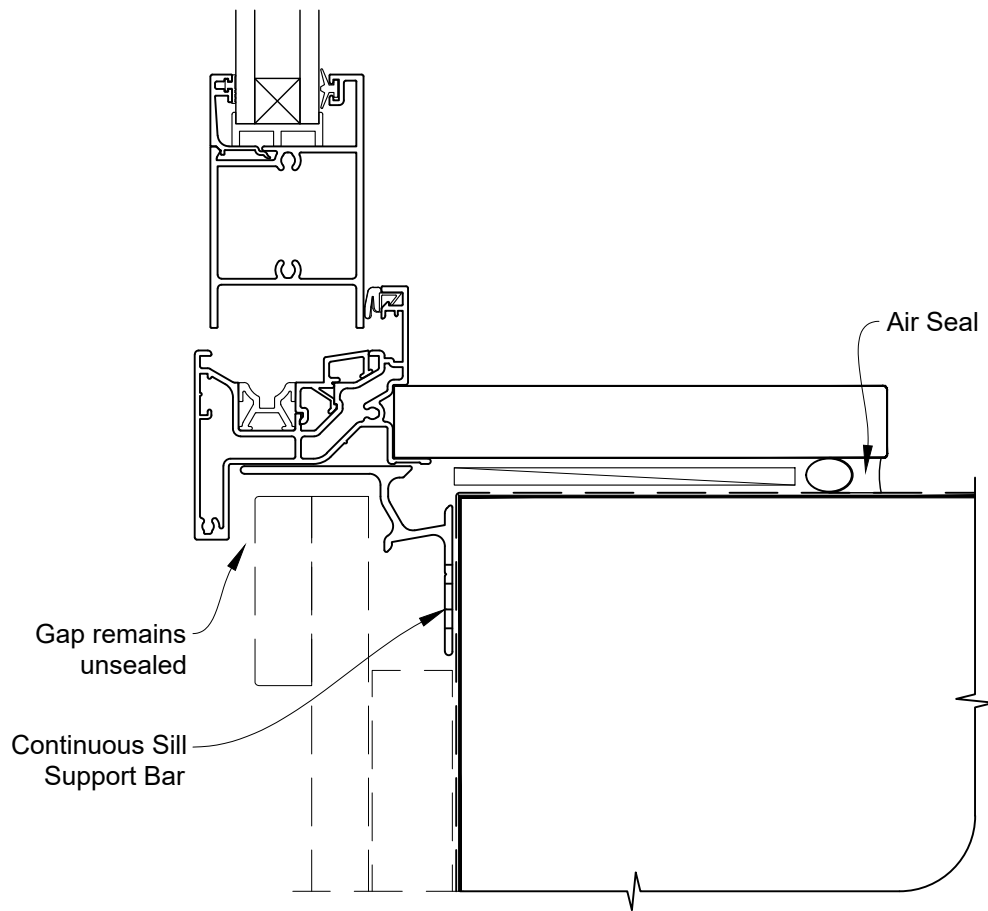

INSTALLATION DETAIL - VANTAGE RESIDENTIAL BIFOLD WINDOW ON BOARD & BATTEN CAVITY CONSTRUCTION

Date: 01.04.19

Scale: 1:2

CAD Ref.: VRBWBB-CH

INSTALLATION DETAIL - VANTAGE RESIDENTIAL BIFOLD WINDOW ON BOARD & BATTEN CAVITY CONSTRUCTION

Date: 01.04.19

Scale: 1:2

CAD Ref.: VRBWBB-CJ

INSTALLATION DETAIL - VANTAGE RESIDENTIAL BIFOLD WINDOW ON BOARD & BATTEN CAVITY CONSTRUCTION

Date: 01.04.19

Scale: 1:2

CAD Ref.: VRBWBB-CS

**INSTALLATION DETAIL - VANTAGE RESIDENTIAL
BIFOLD WINDOW ON BOARD & BATTEN
DIRECT FIXED CLADDING**

Date: 01.04.19

Scale: 1:2

CAD Ref.: VRBWBB-DH

INSTALLATION DETAIL - VANTAGE RESIDENTIAL BIFOLD WINDOW ON BOARD & BATTEN DIRECT FIXED CLADDING

Date: 01.04.19

Scale: 1:2

CAD Ref.: VRBWBB-DJ

INSTALLATION DETAIL - VANTAGE RESIDENTIAL BIFOLD WINDOW ON BOARD & BATTEN DIRECT FIXED CLADDING

Date: 01.04.19

Scale: 1:2

CAD Ref.: VRBWBB-DS