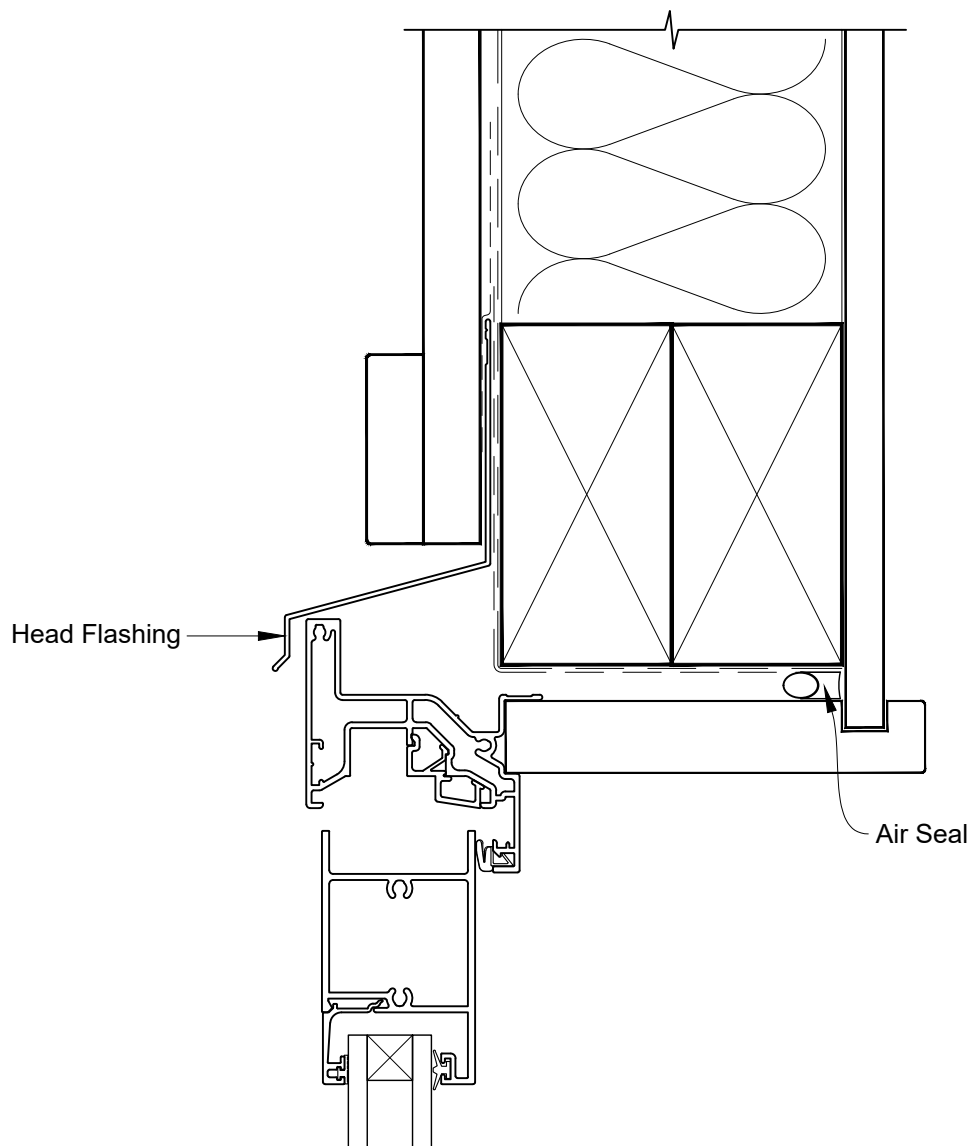

INSTALLATION DETAIL - VANTAGE RESIDENTIAL BIFOLD WINDOW ON BOARD & BATTEN CAVITY CONSTRUCTION

Date: 01.04.19

Scale: 1:2

CAD Ref.: VRBWBB-CH

INSTALLATION DETAIL - VANTAGE RESIDENTIAL BIFOLD WINDOW ON BOARD & BATTEN CAVITY CONSTRUCTION

Date: 01.04.19

Scale: 1:2

CAD Ref.: VRBWBB-CJ

INSTALLATION DETAIL - VANTAGE RESIDENTIAL BIFOLD WINDOW ON BOARD & BATTEN CAVITY CONSTRUCTION

Date: 01.04.19

Scale: 1:2

CAD Ref.: VRBWBB-CS

**INSTALLATION DETAIL - VANTAGE RESIDENTIAL
BIFOLD WINDOW ON BOARD & BATTEN
DIRECT FIXED CLADDING**

Date: 01.04.19

Scale: 1:2

CAD Ref.: VRBWBB-DH

INSTALLATION DETAIL - VANTAGE RESIDENTIAL BIFOLD WINDOW ON BOARD & BATTEN DIRECT FIXED CLADDING

Date: 01.04.19

Scale: 1:2

CAD Ref.: VRBWBB-DJ

INSTALLATION DETAIL - VANTAGE RESIDENTIAL BIFOLD WINDOW ON BOARD & BATTEN DIRECT FIXED CLADDING

Date: 01.04.19

Scale: 1:2

CAD Ref.: VRBWBB-DS