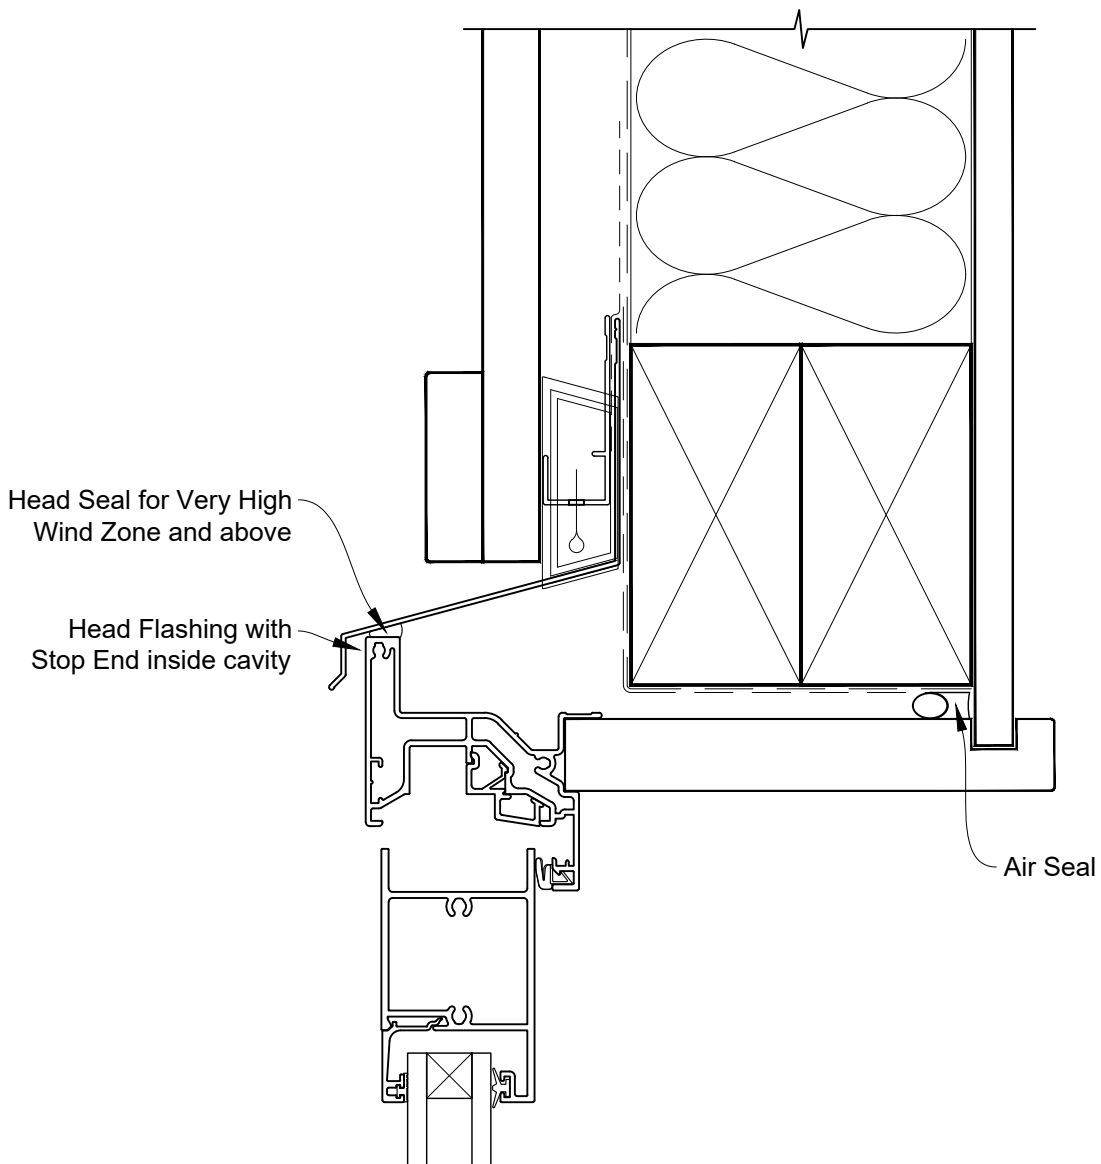

INSTALLATION DETAIL - VANTAGE RESIDENTIAL BIFOLD WINDOW ON BOARD & BATTEN CAVITY CONSTRUCTION

Date: 01.04.19

Scale: 1:2

CAD Ref.: VRBWBB-CH

INSTALLATION DETAIL - VANTAGE RESIDENTIAL BIFOLD WINDOW ON BOARD & BATTEN CAVITY CONSTRUCTION

Date: 01.04.19

Scale: 1:2

CAD Ref.: VRBWBB-CJ

INSTALLATION DETAIL - VANTAGE RESIDENTIAL BIFOLD WINDOW ON BOARD & BATTEN CAVITY CONSTRUCTION

Date: 01.04.19

Scale: 1:2

CAD Ref.: VRBWBB-CS

**INSTALLATION DETAIL - VANTAGE RESIDENTIAL
BIFOLD WINDOW ON BOARD & BATTEN
DIRECT FIXED CLADDING**

Date: 01.04.19

Scale: 1:2

CAD Ref.: VRBWBB-DS