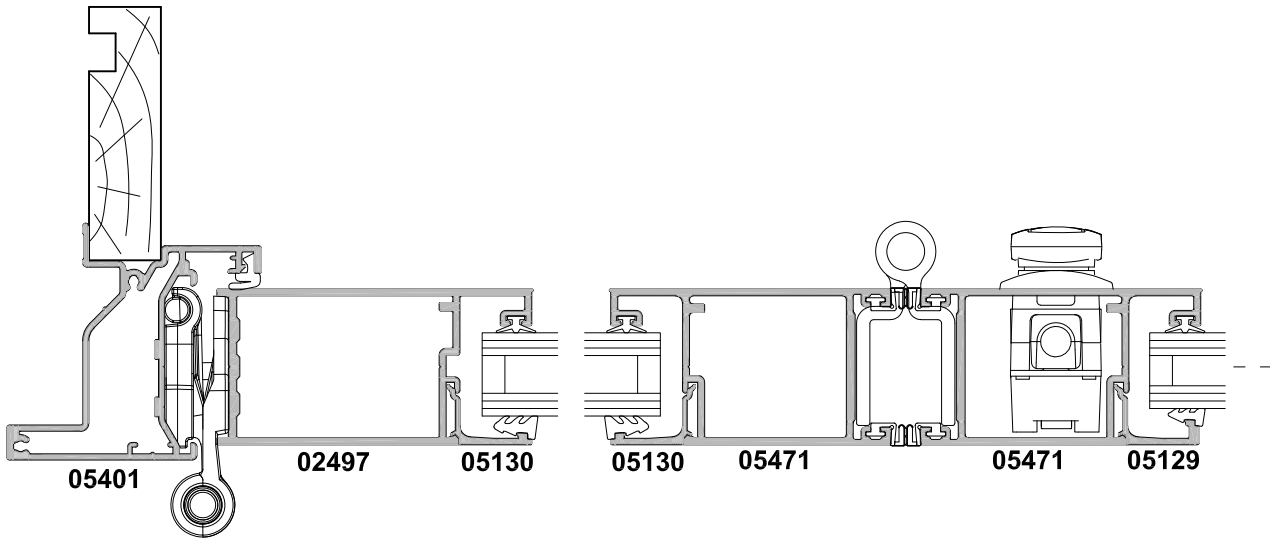

**BI-FOLD DOOR THREE PANEL, OPEN OUT
DOOR SHOWING PANEL GLAZING OPTIONS**
CROSS SECTION

CAD REF. VBD03-0

DATE
01.04.19

SCALE
1:2

SECTION A-A